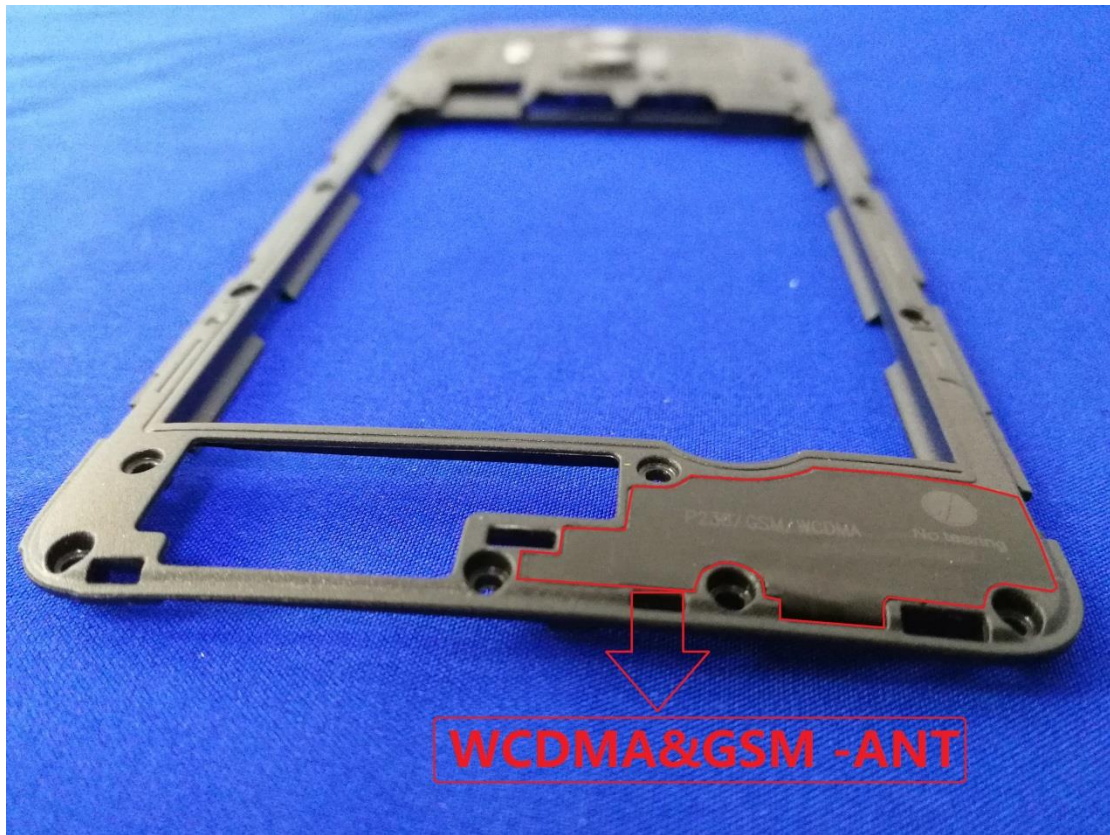

EUT Photos (Model: Cool Extreme 2)

EUT Antenna Locations

SAR Test Setup Photos

Head

Right Cheek

Right Tilted

Left Cheek

Left Tilted

Body

Front side (10mm)

Back side(10mm)

Top side(10mm)

Bottom side(10mm)

Left side(10mm)

Right side(10mm)

Bottom side with headset(10mm)