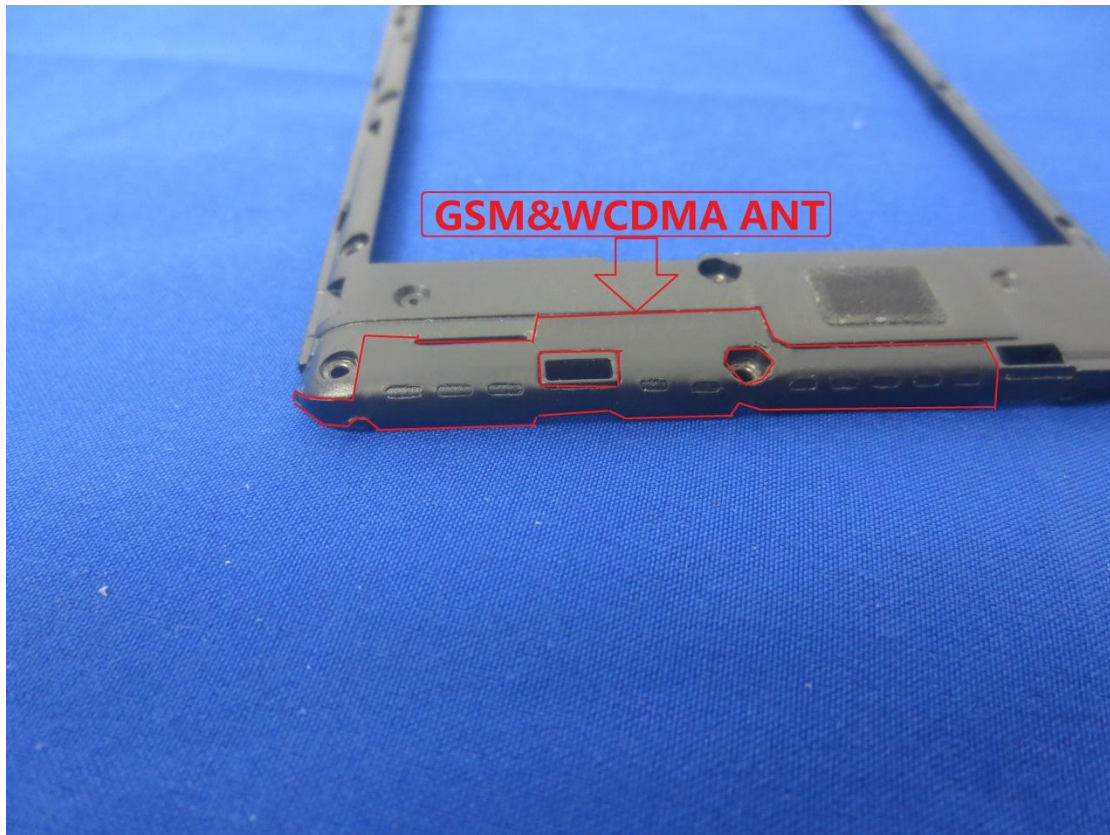

# EUT Photos (Model: Cool Duo)

# SAR Test Setup Photos

## Body

Front side (10mm)

Back side(10mm)

Top side(10mm)

Bottom side(10mm)

Left side(10mm)

Right side(10mm)