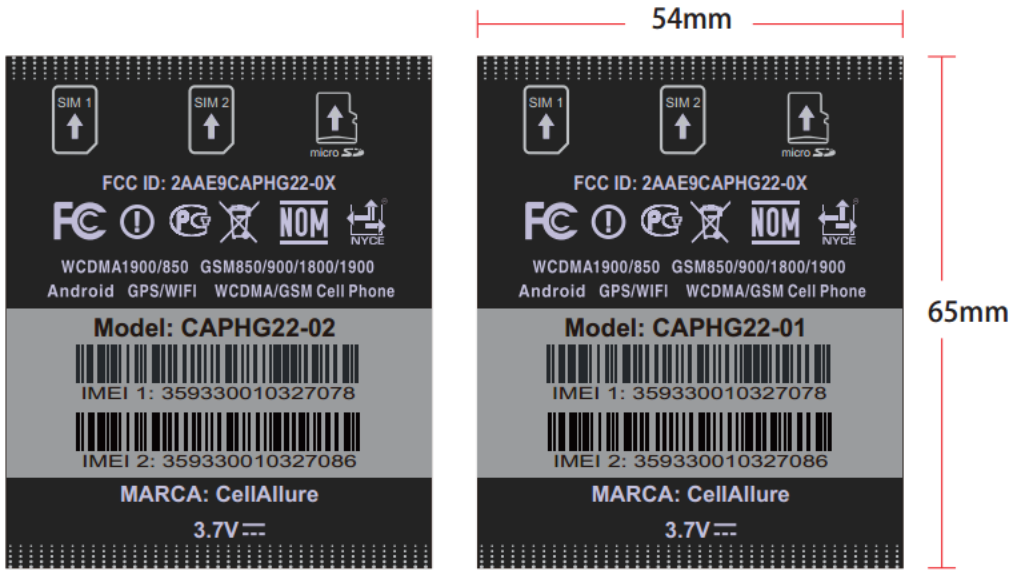

Size: 54x65mm

Label location

SIM 1 ↑ SIM 2 ↑

WCDMA1900/850 GSM850/900/1800/1900  
Android GPS/WIFI WCDMA/GSM Cell Phone

**Model: CAPHG22-02**

IMEI 1: 353174028794440  
IMEI 2: 353174028794457

MARCA: CellAllure  
3.7V