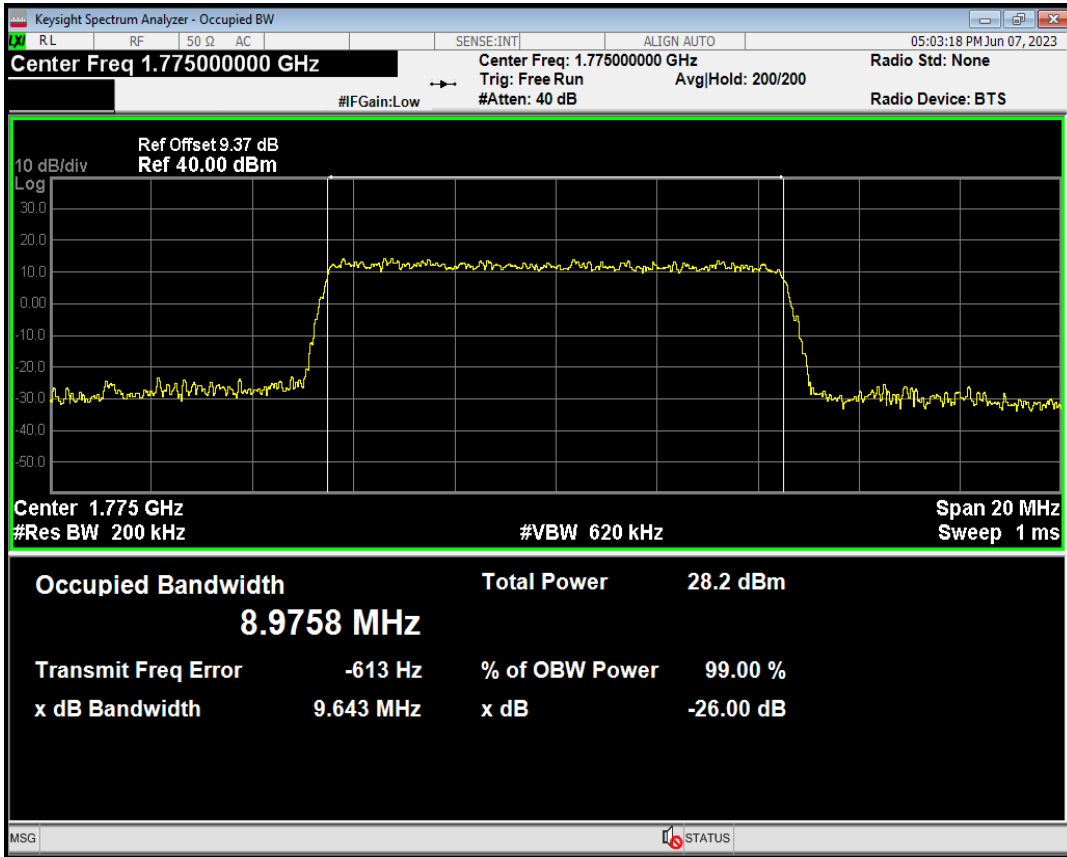

Band66 QPSK BW=10MHz Channel=132622 RB Size=50 Position=#0