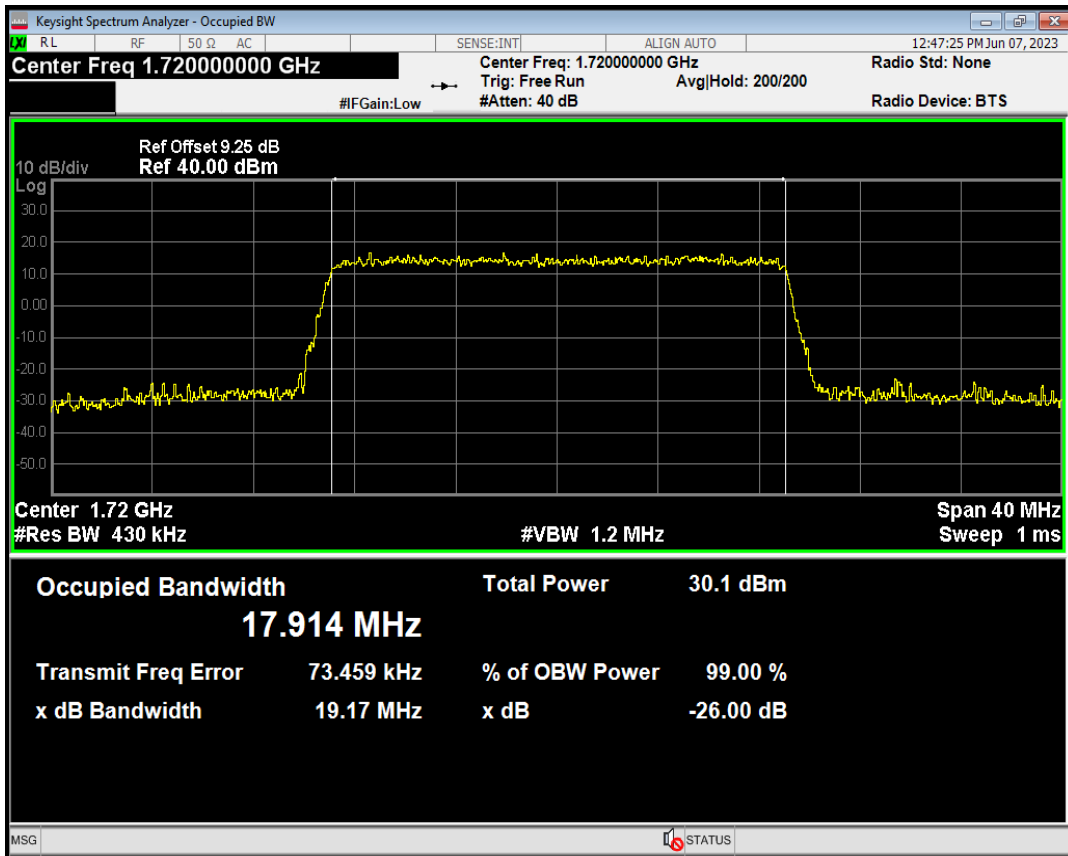

Band4 QPSK BW=20MHz Channel=20050 RB Size=100 Position=#0