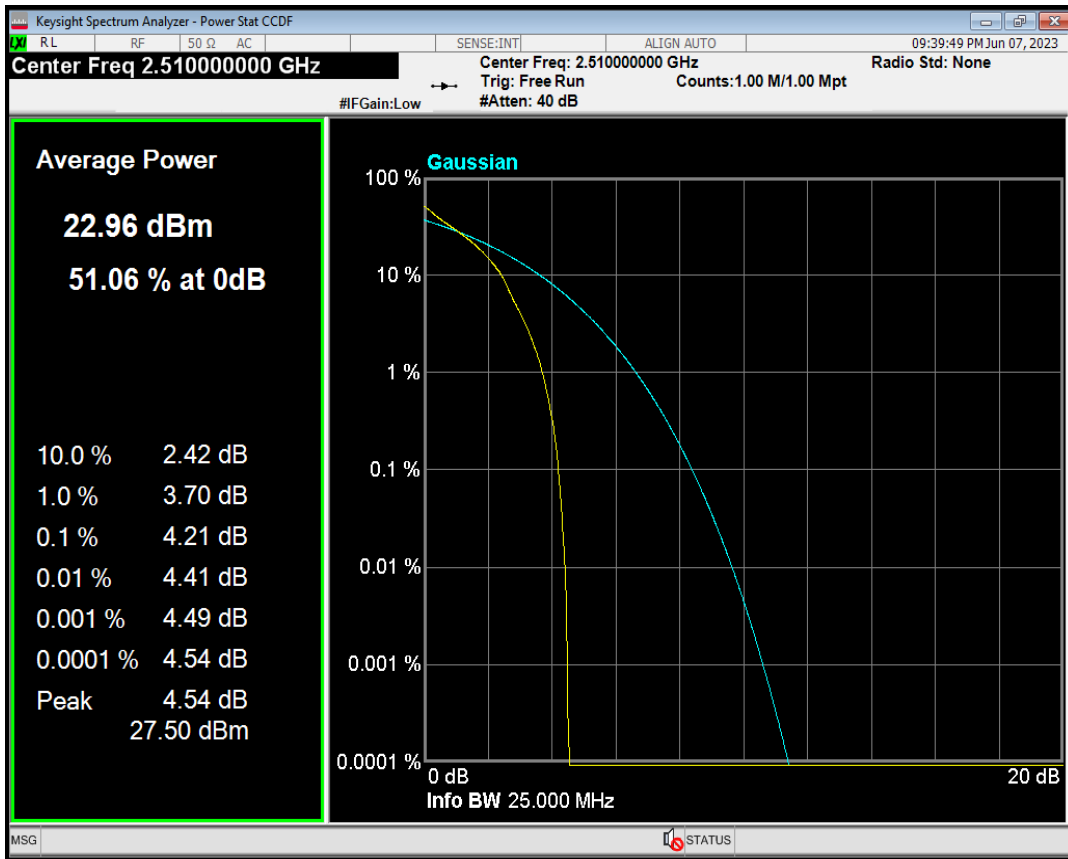

Band7 QPSK BW=20MHz Channel=20850 RB Size=1 Position=#0