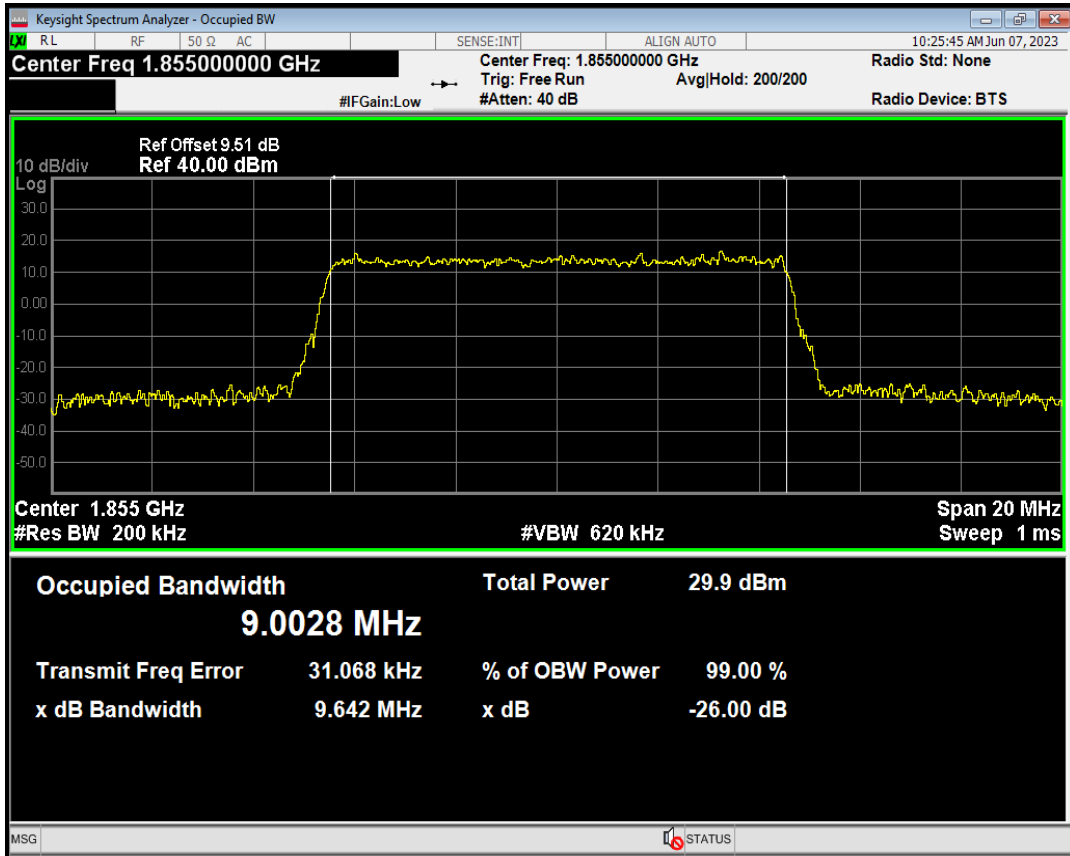

Band2 QPSK BW=10MHz Channel=18650 RB Size=50 Position=#0