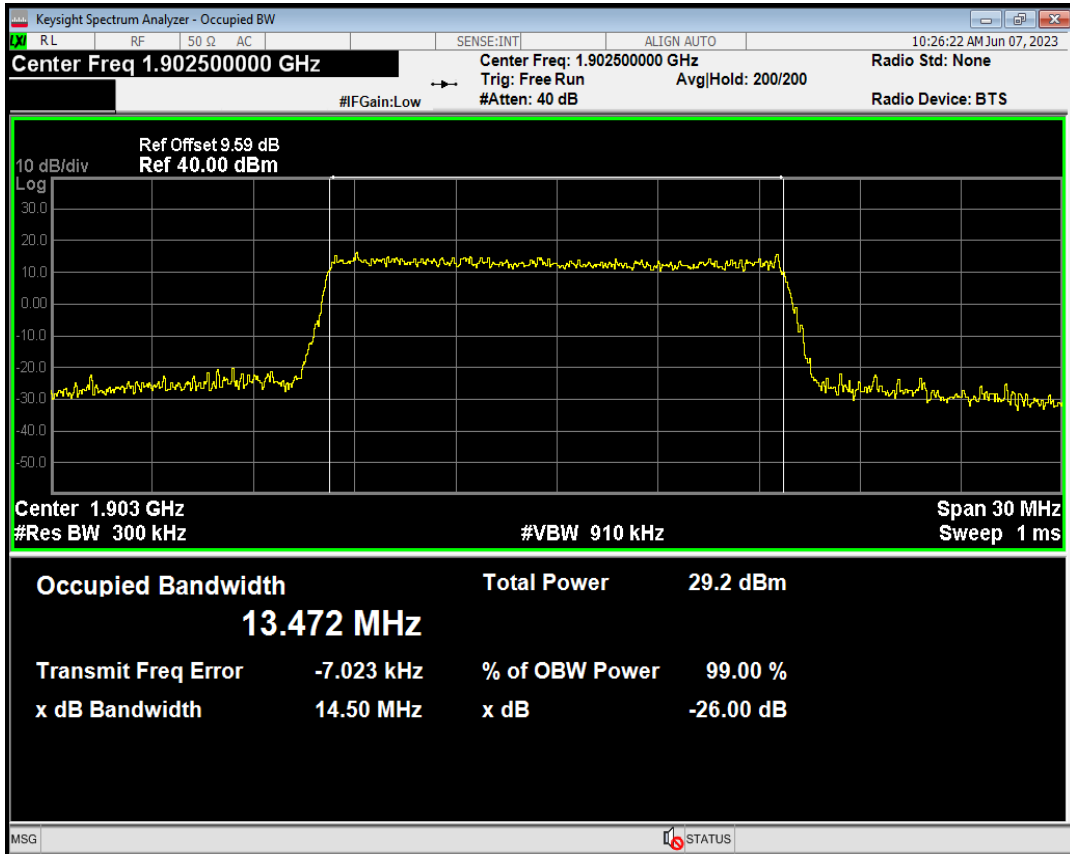

Band2 QAM16 BW=15MHz Channel=19125 RB Size=75 Position=#0