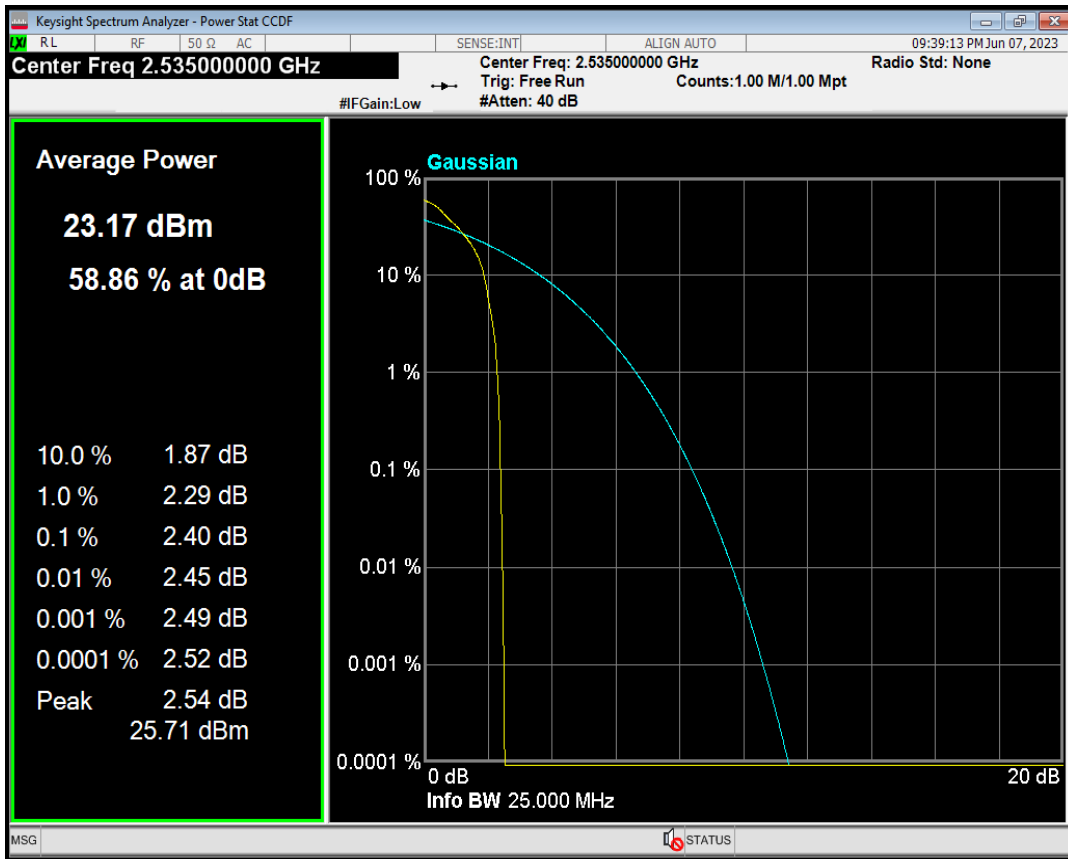

Band7 QPSK BW=10MHz Channel=21100 RB Size=1 Position=#0

Band7 QAM16 BW=10MHz Channel=21100 RB Size=1 Position=#0

Band7 QPSK BW=10MHz Channel=21400 RB Size=1 Position=#0

Band7 QAM16 BW=10MHz Channel=21400 RB Size=1 Position=#0