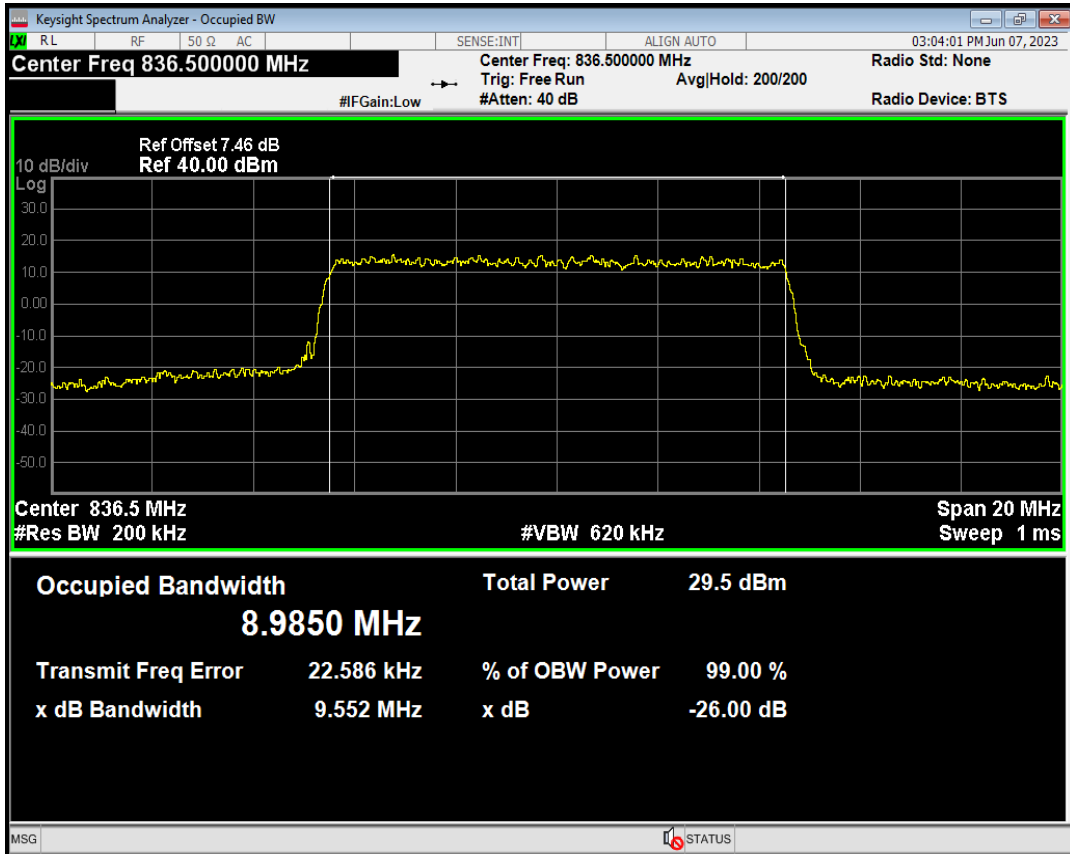

Band5 QAM16 BW=10MHz Channel=20525 RB Size=50 Position=#0