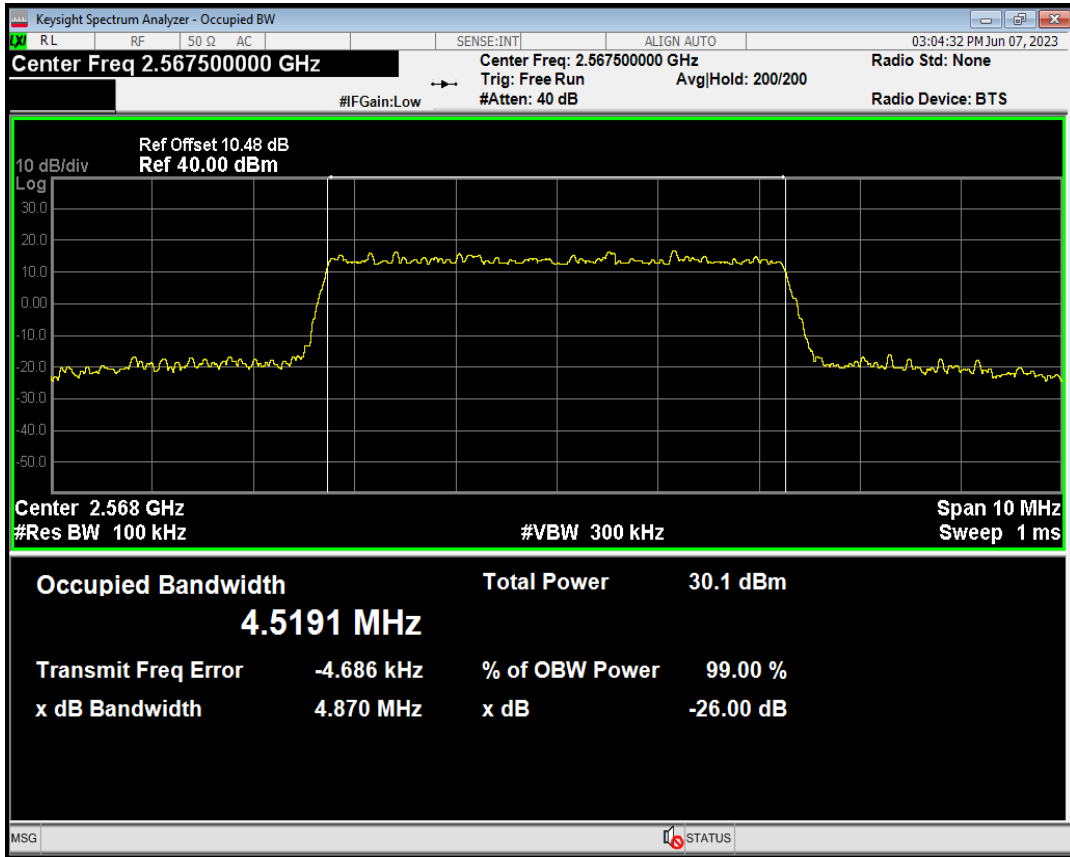

Band7 QPSK BW=5MHz Channel=21425 RB Size=25 Position=#0