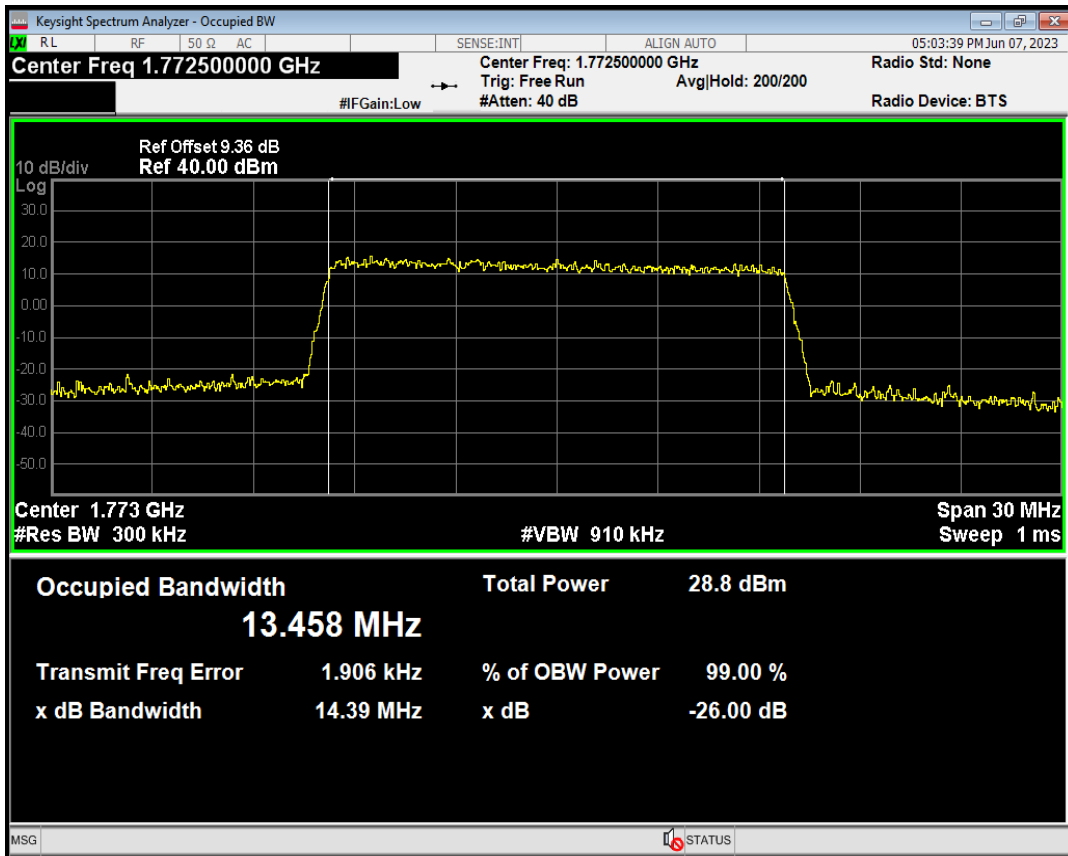

Band66 QPSK BW=15MHz Channel=132597 RB Size=75 Position=#0