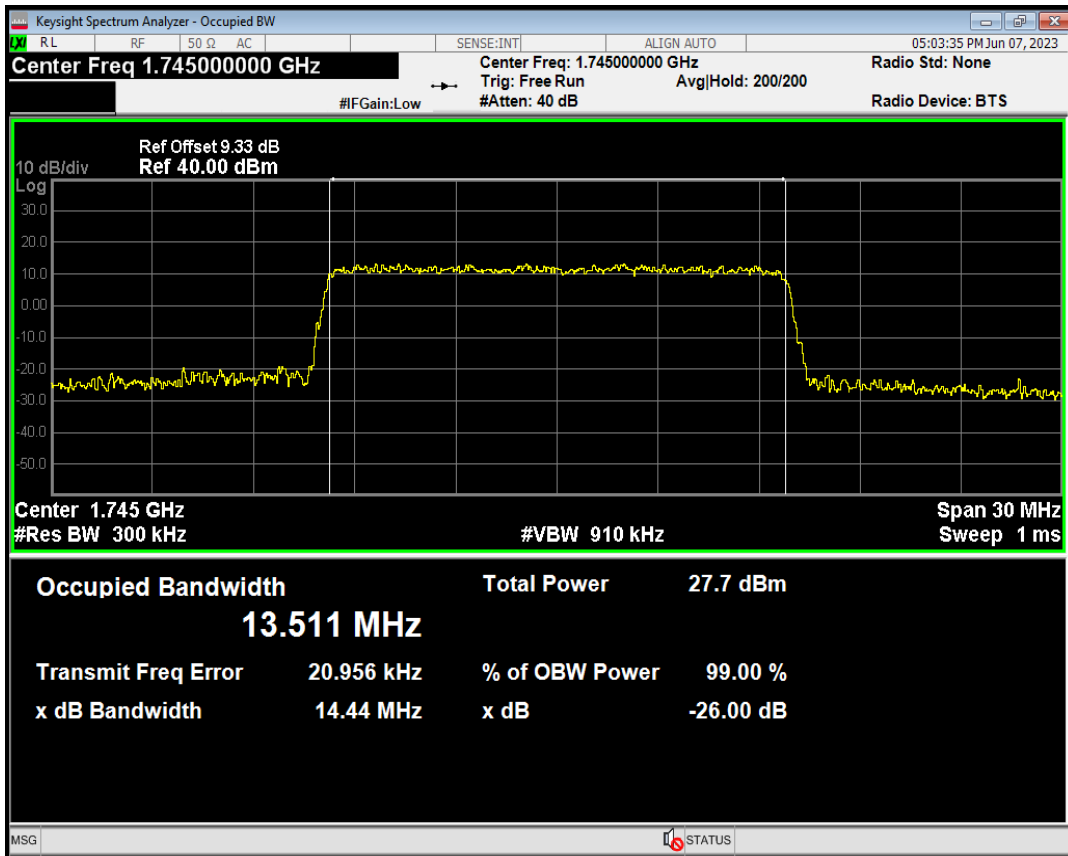

Band66 QAM16 BW=15MHz Channel=132322 RB Size=75 Position=#0