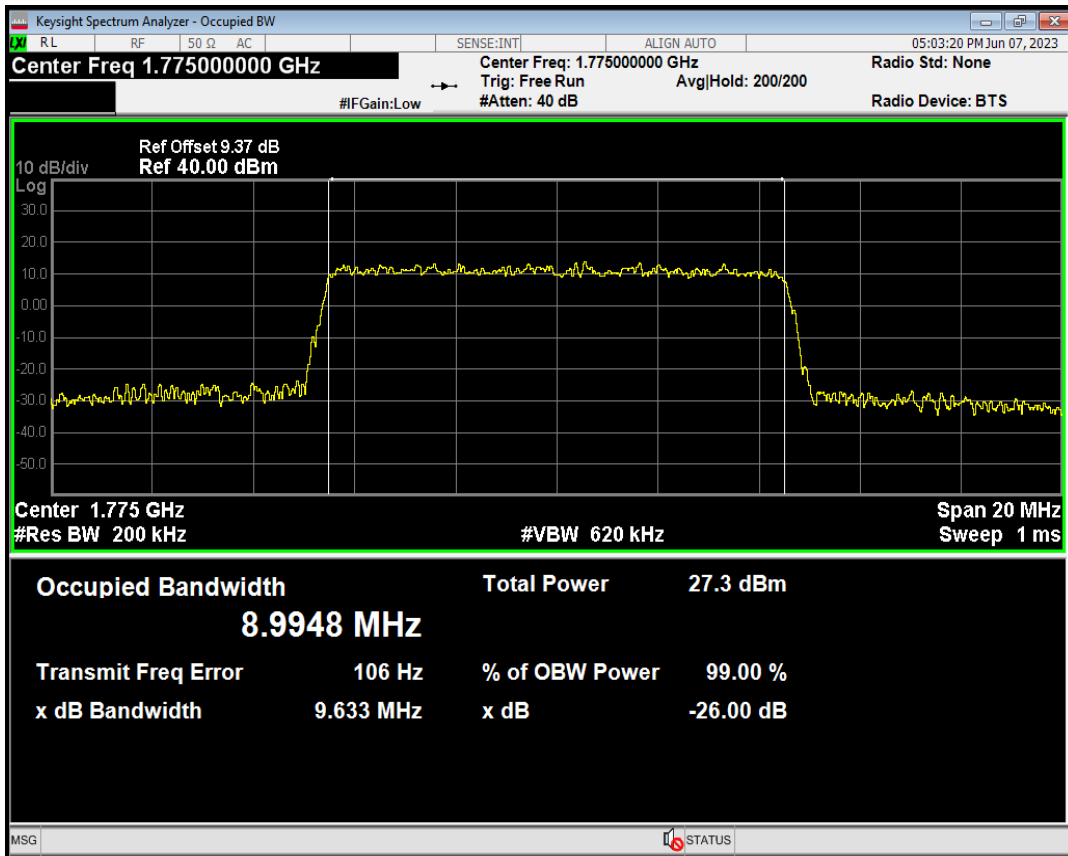

Band66 QAM16 BW=10MHz Channel=132622 RB Size=50 Position=#0