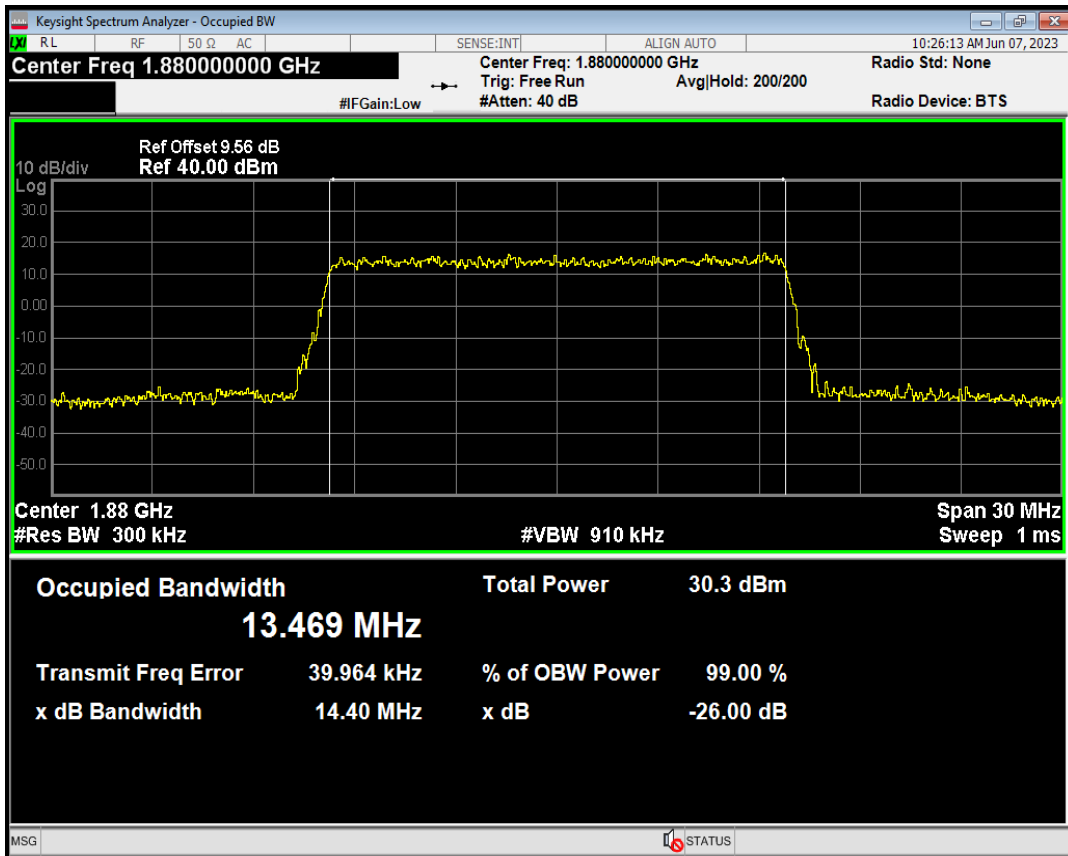

Band2 QAM16 BW=10MHz Channel=19150 RB Size=50 Position=#0

Band2 QAM16 BW=15MHz Channel=18675 RB Size=75 Position=#0

Band2 QAM16 BW=15MHz Channel=18900 RB Size=75 Position=#0

Band2 QPSK BW=15MHz Channel=18900 RB Size=75 Position=#0