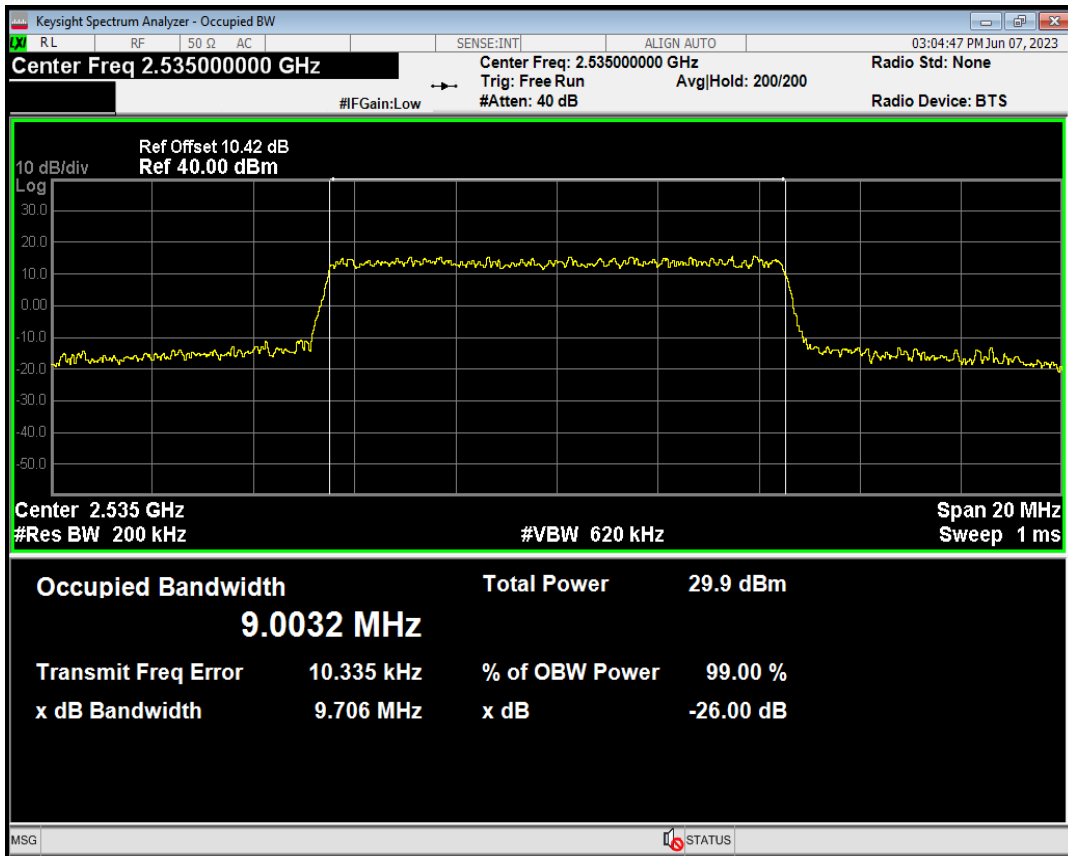

Band7 QPSK BW=10MHz Channel=21100 RB Size=50 Position=#0