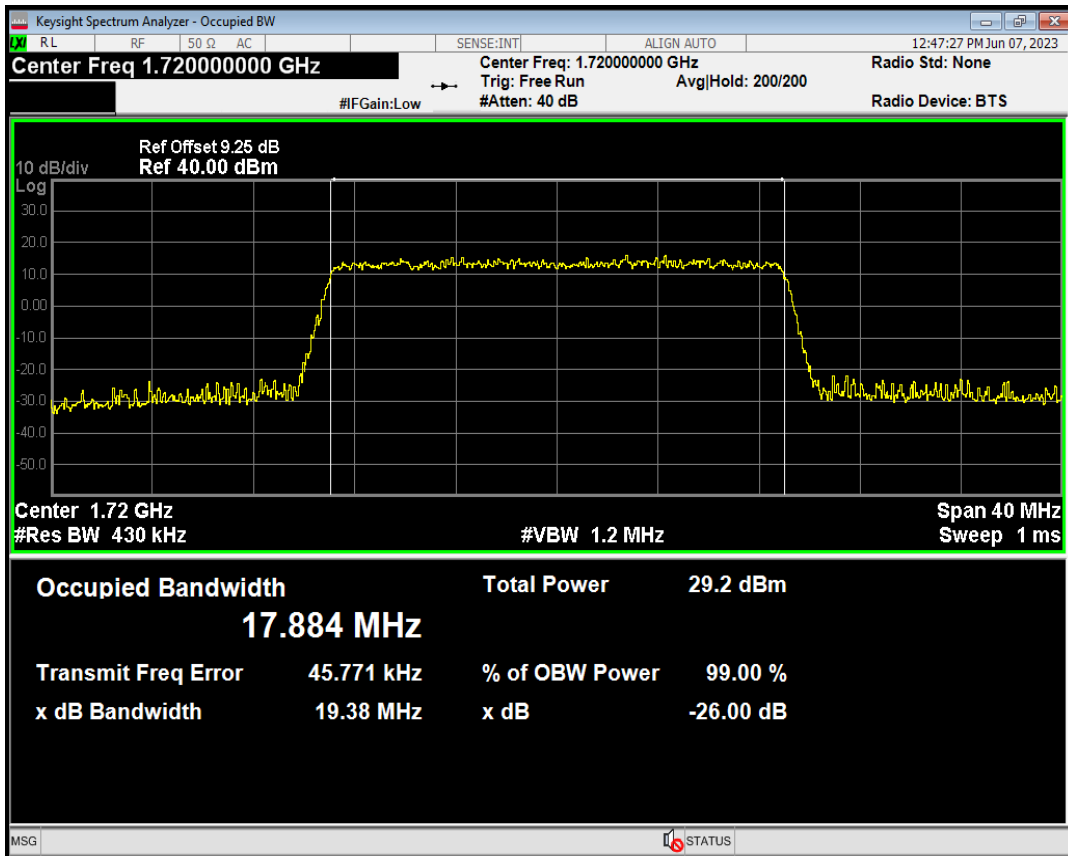

Band4 QPSK BW=15MHz Channel=20325 RB Size=75 Position=#0

Band4 QAM16 BW=15MHz Channel=20325 RB Size=75 Position=#0

Band4 QPSK BW=20MHz Channel=20050 RB Size=100 Position=#0

Band4 QAM16 BW=20MHz Channel=20050 RB Size=100 Position=#0