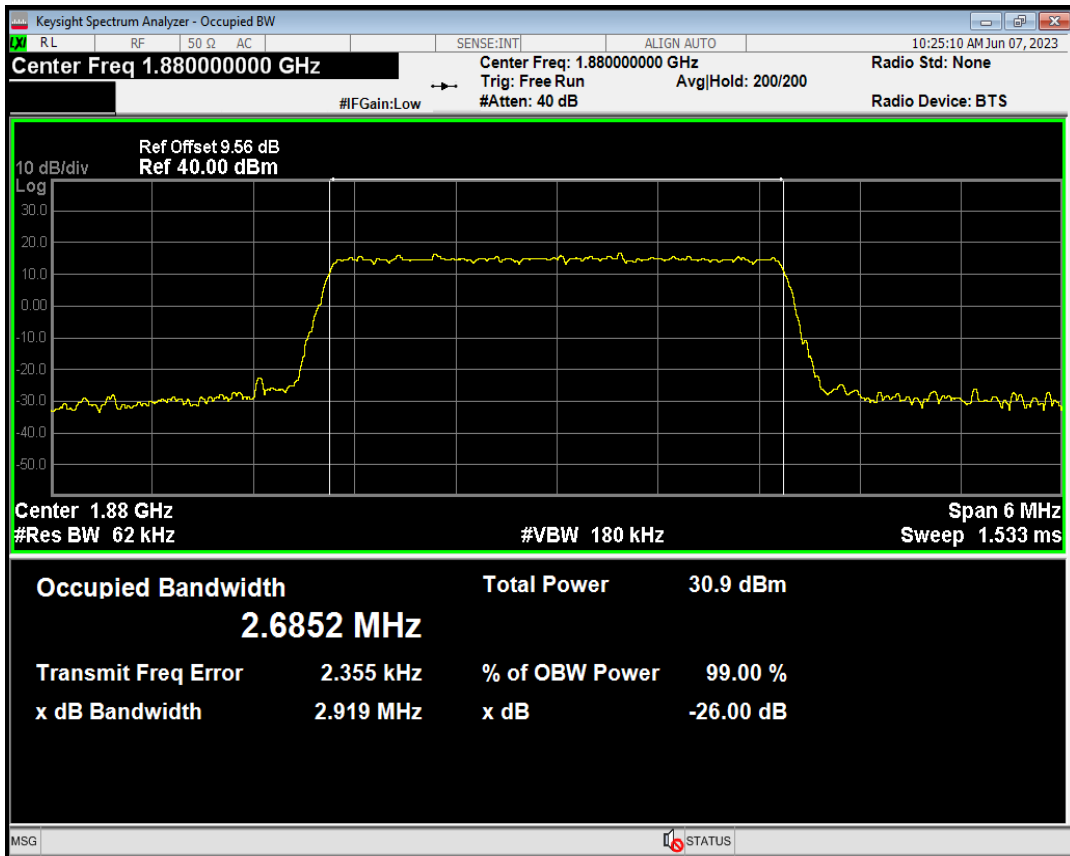

Band2 QPSK BW=3MHz Channel=18900 RB Size=15 Position=#0