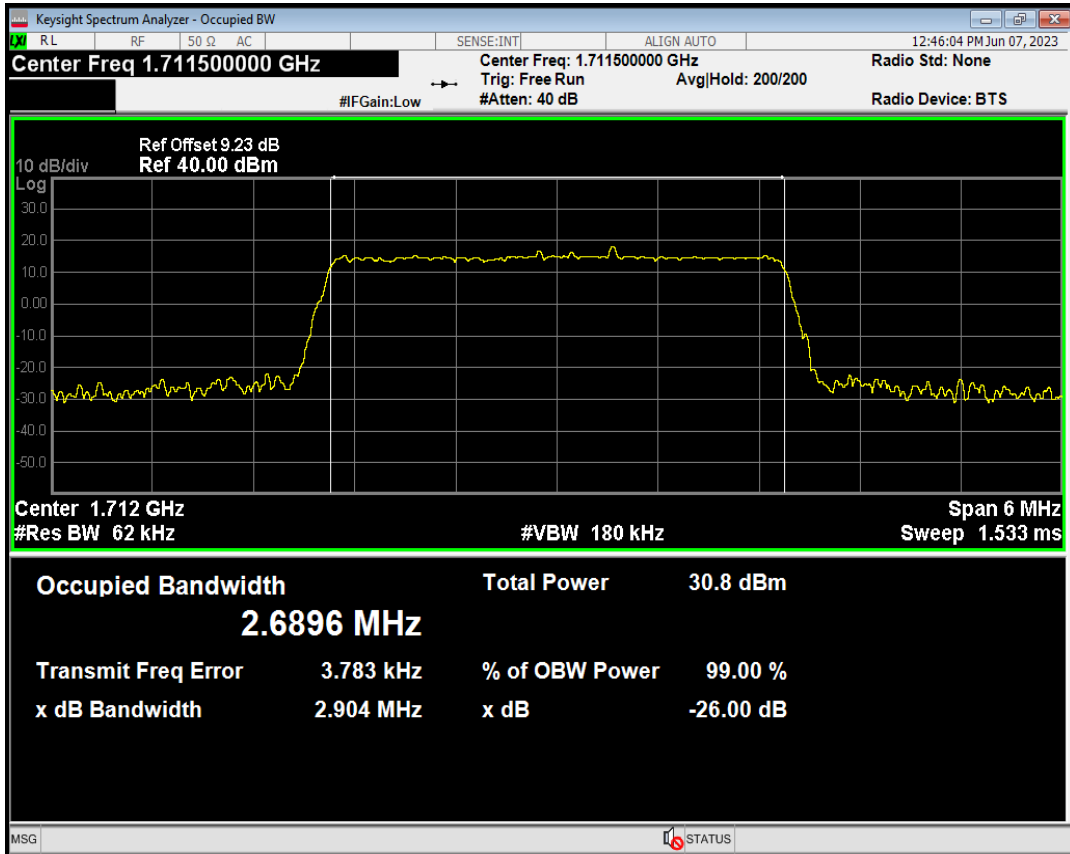

Band4 QPSK BW=3MHz Channel=19965 RB Size=15 Position=#0