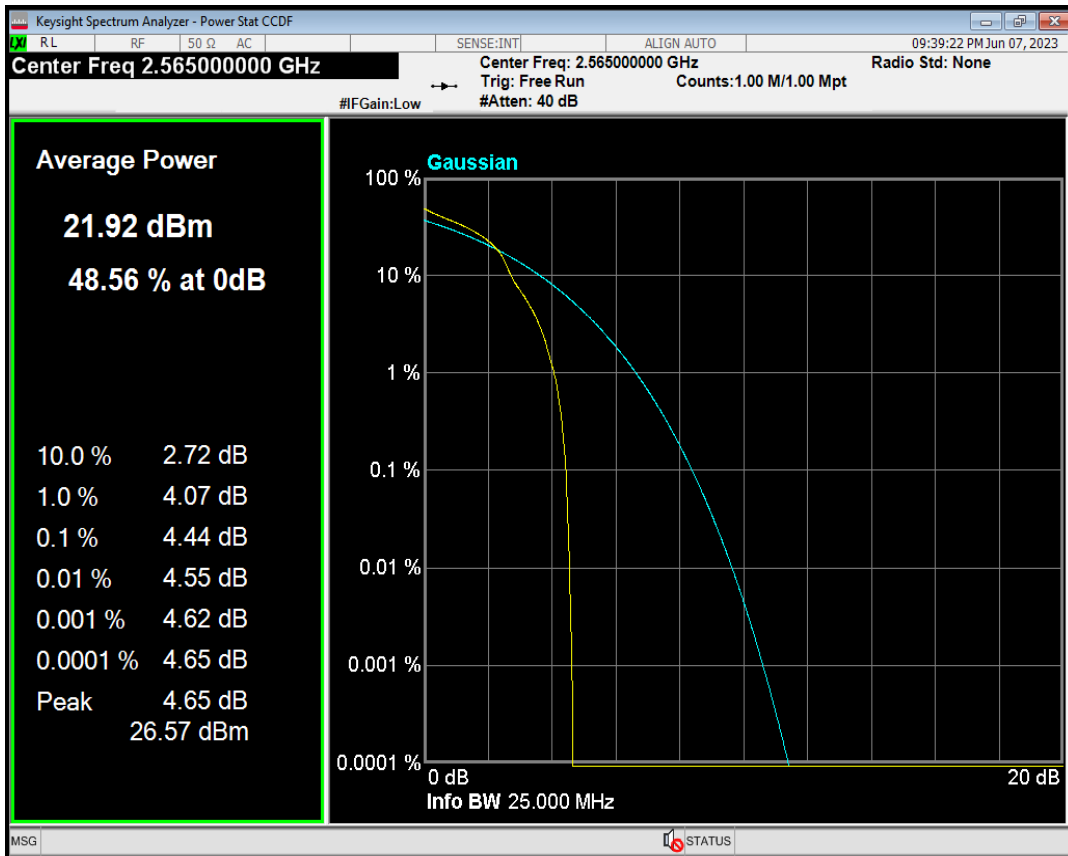

Band7 QPSK BW=10MHz Channel=21100 RB Size=1 Position=#0

Band7 QAM16 BW=10MHz Channel=21100 RB Size=1 Position=#0

Band7 QPSK BW=10MHz Channel=21400 RB Size=1 Position=#0

Band7 QAM16 BW=10MHz Channel=21400 RB Size=1 Position=#0