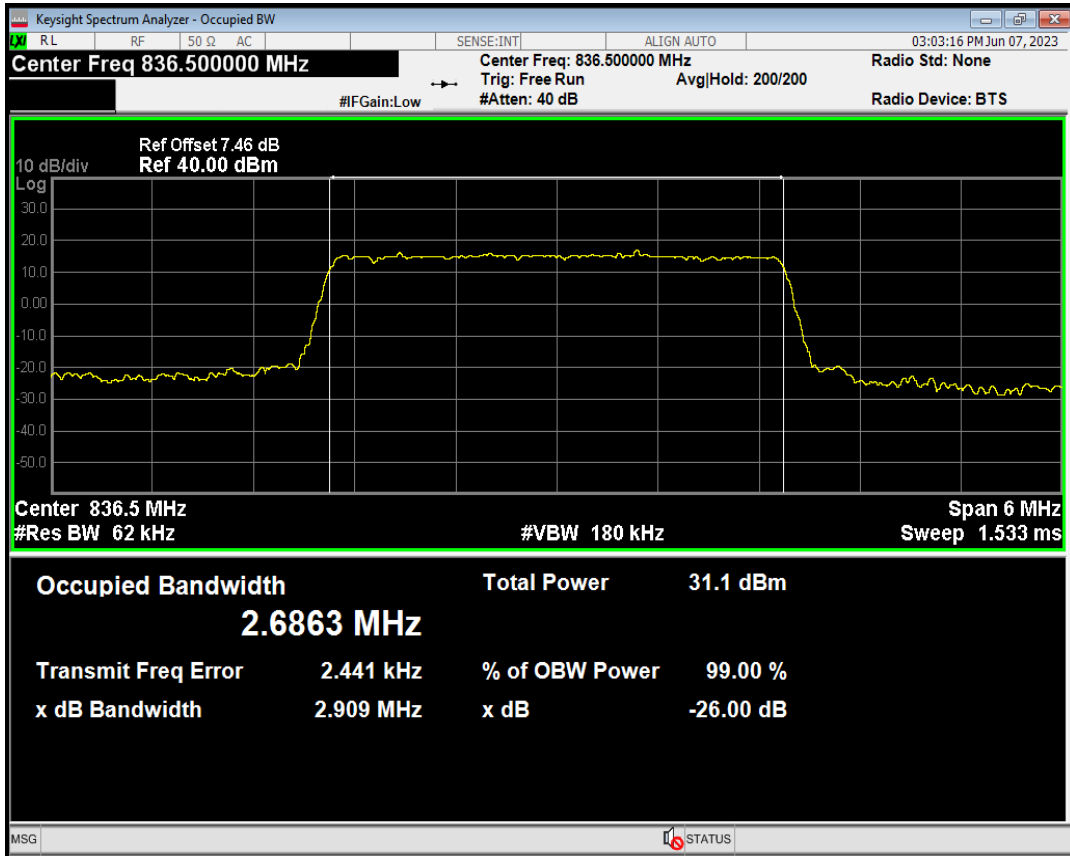

Band5 QAM16 BW=1.4MHz Channel=20643 RB Size=6 Position=#0

Band5 QPSK BW=1.4MHz Channel=20643 RB Size=6 Position=#0

Band5 QPSK BW=3MHz Channel=20415 RB Size=15 Position=#0

Band5 QPSK BW=3MHz Channel=20525 RB Size=15 Position=#0