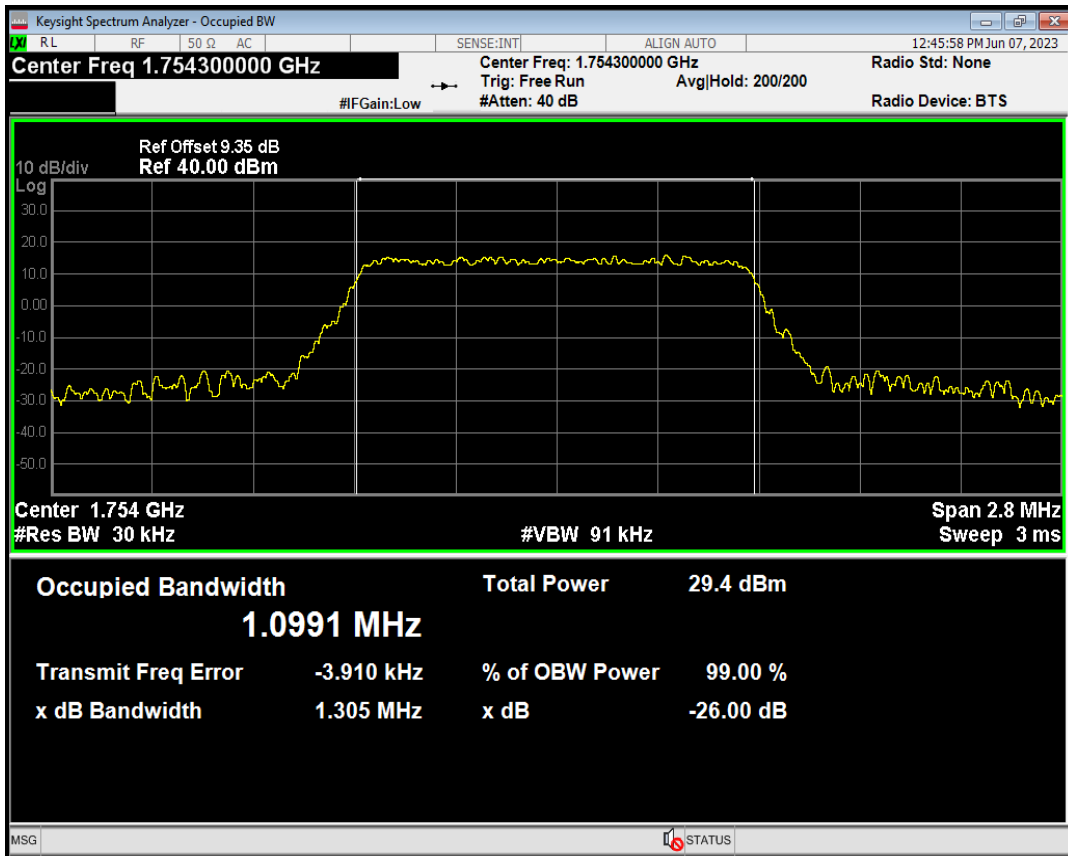

Band4 QAM16 BW=1.4MHz Channel=20393 RB Size=6 Position=#0