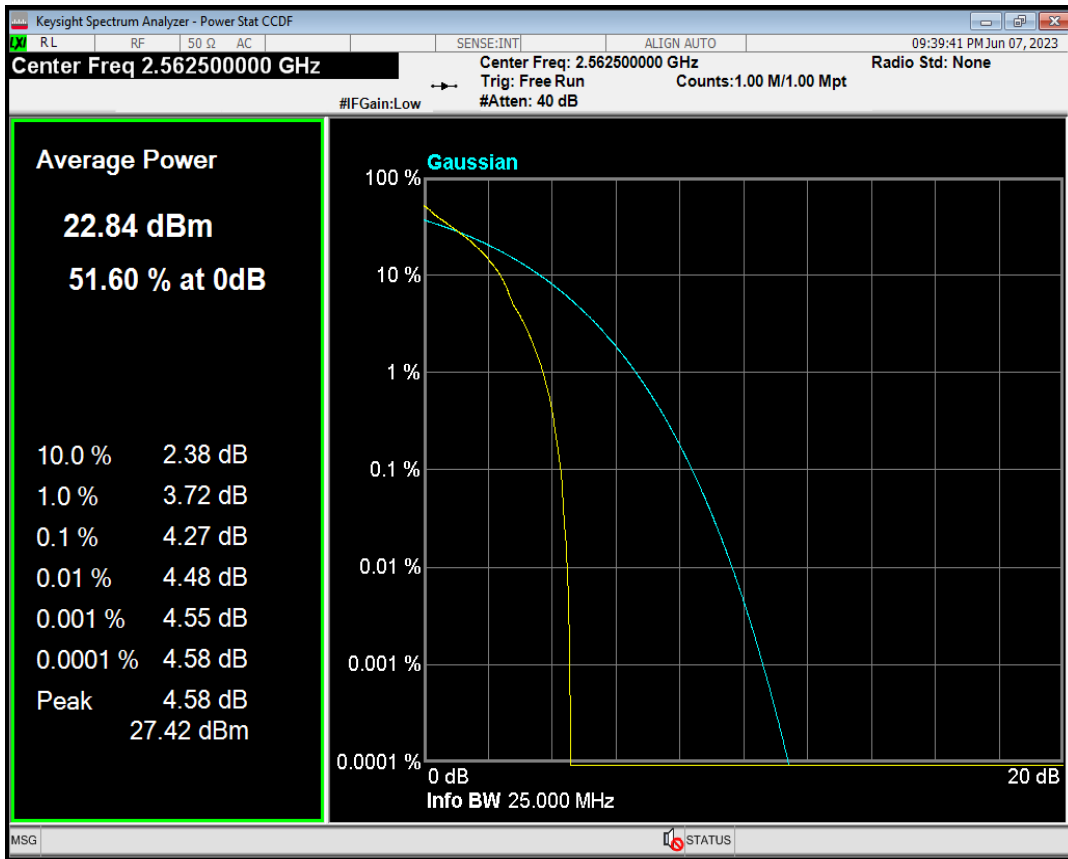

Band7 QPSK BW=15MHz Channel=21375 RB Size=1 Position=#0