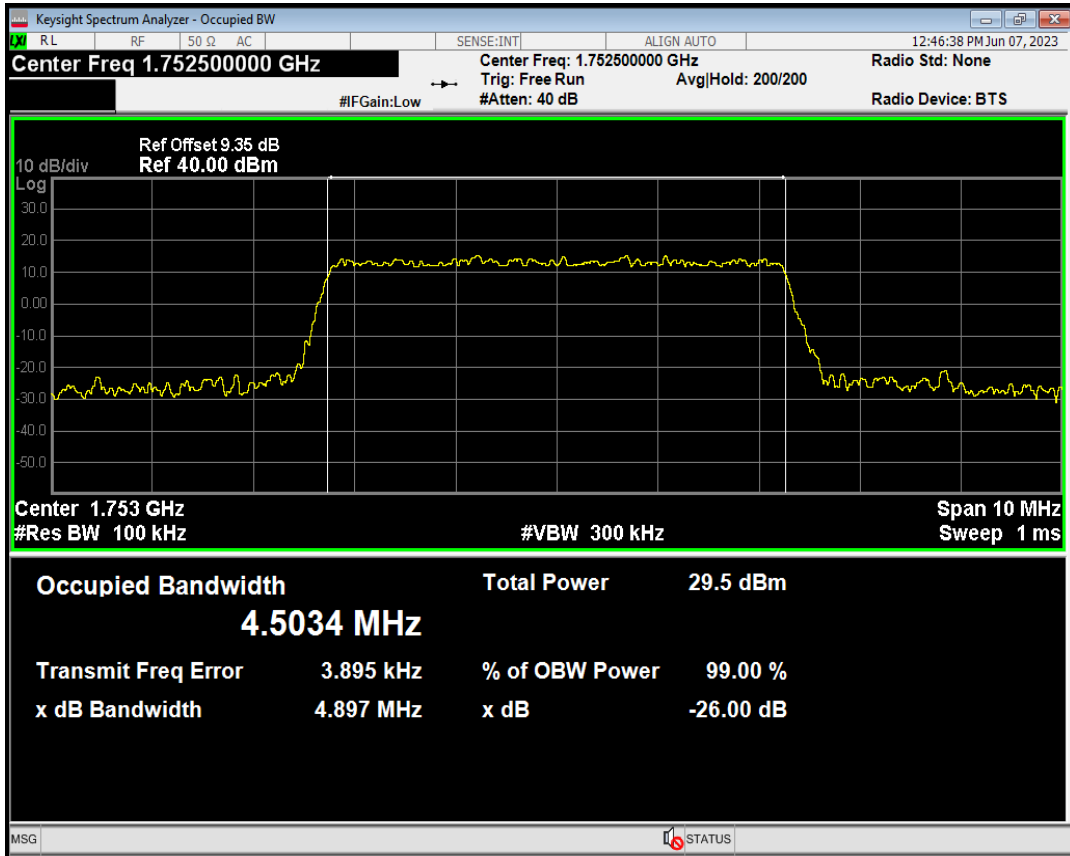

Band4 QAM16 BW=5MHz Channel=20375 RB Size=25 Position=#0