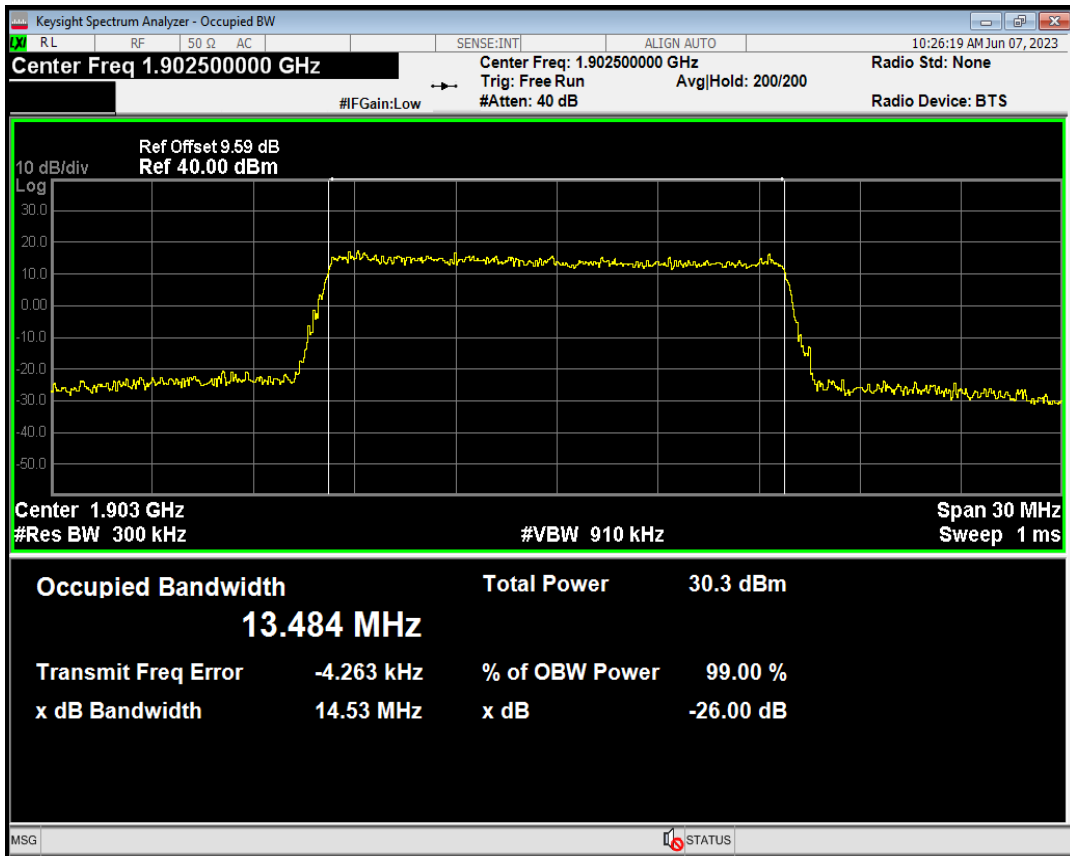

Band2 QPSK BW=15MHz Channel=19125 RB Size=75 Position=#0