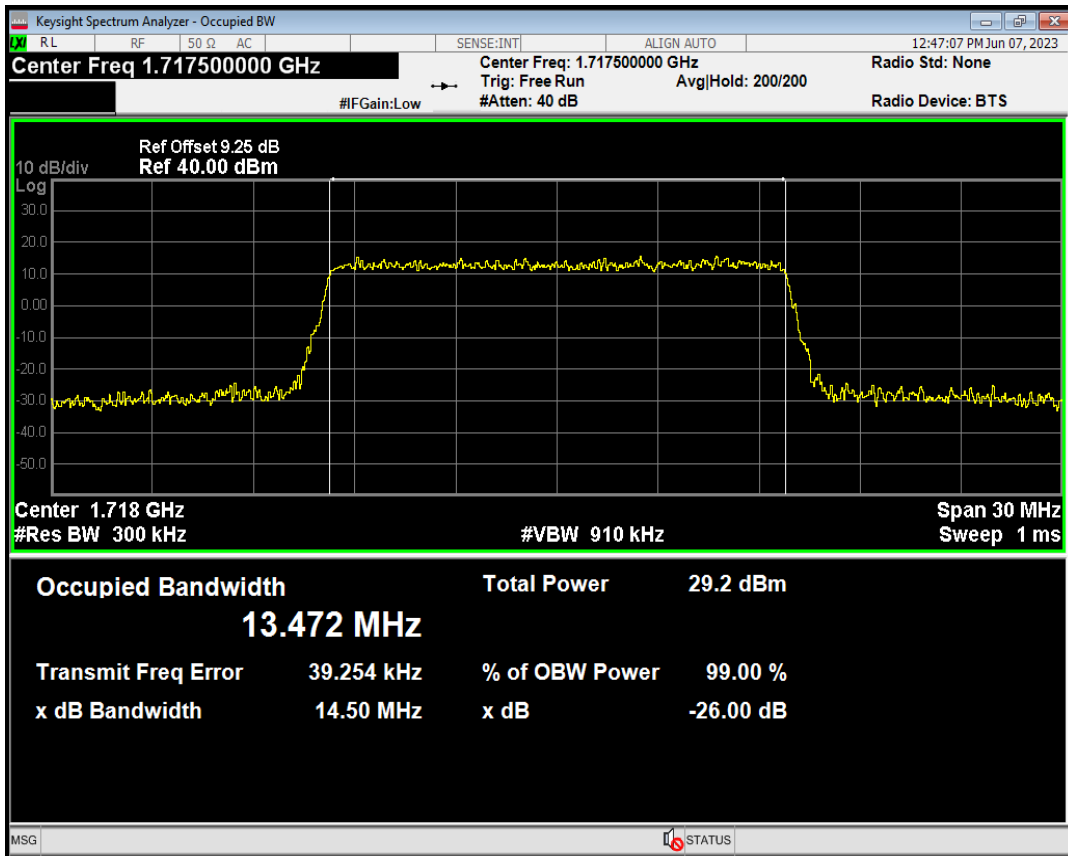

Band4 QAM16 BW=15MHz Channel=20025 RB Size=75 Position=#0