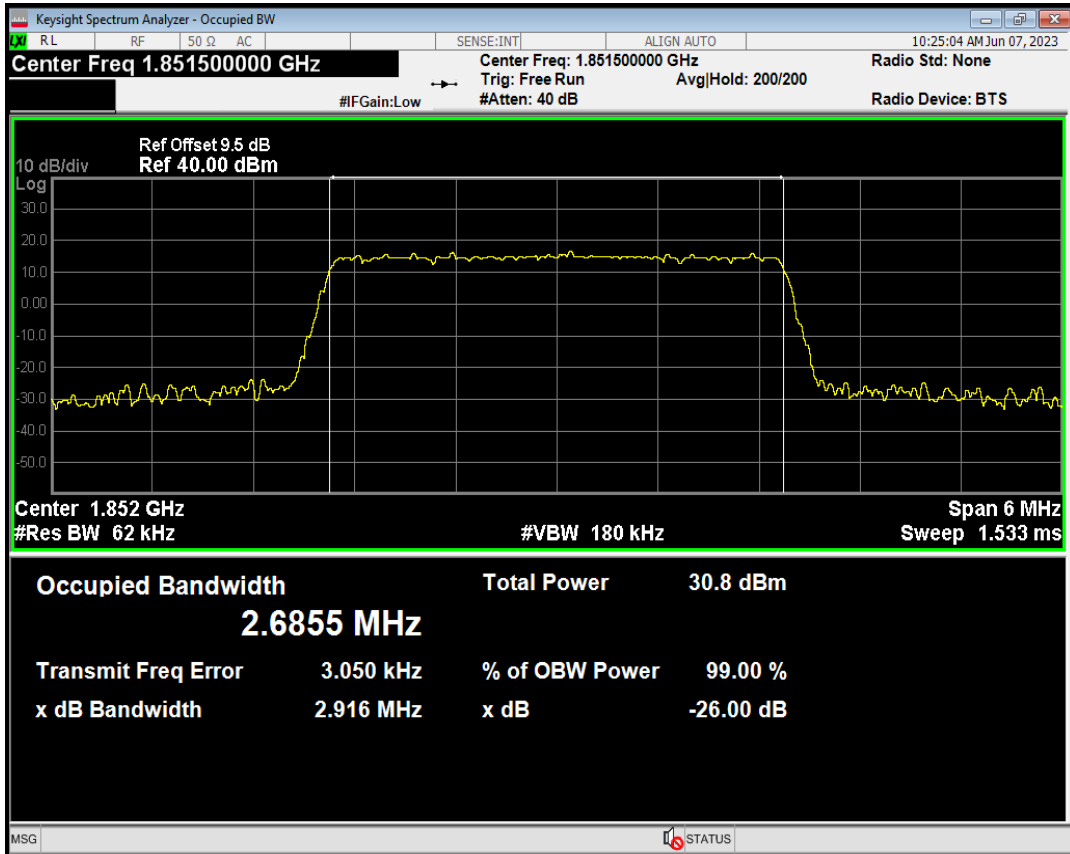

Band2 QAM16 BW=1.4MHz Channel=18900 RB Size=6 Position=#0

Band2 QAM16 BW=1.4MHz Channel=19193 RB Size=6 Position=#0

Band2 QAM16 BW=3MHz Channel=18615 RB Size=15 Position=#0

Band2 QPSK BW=3MHz Channel=18615 RB Size=15 Position=#0