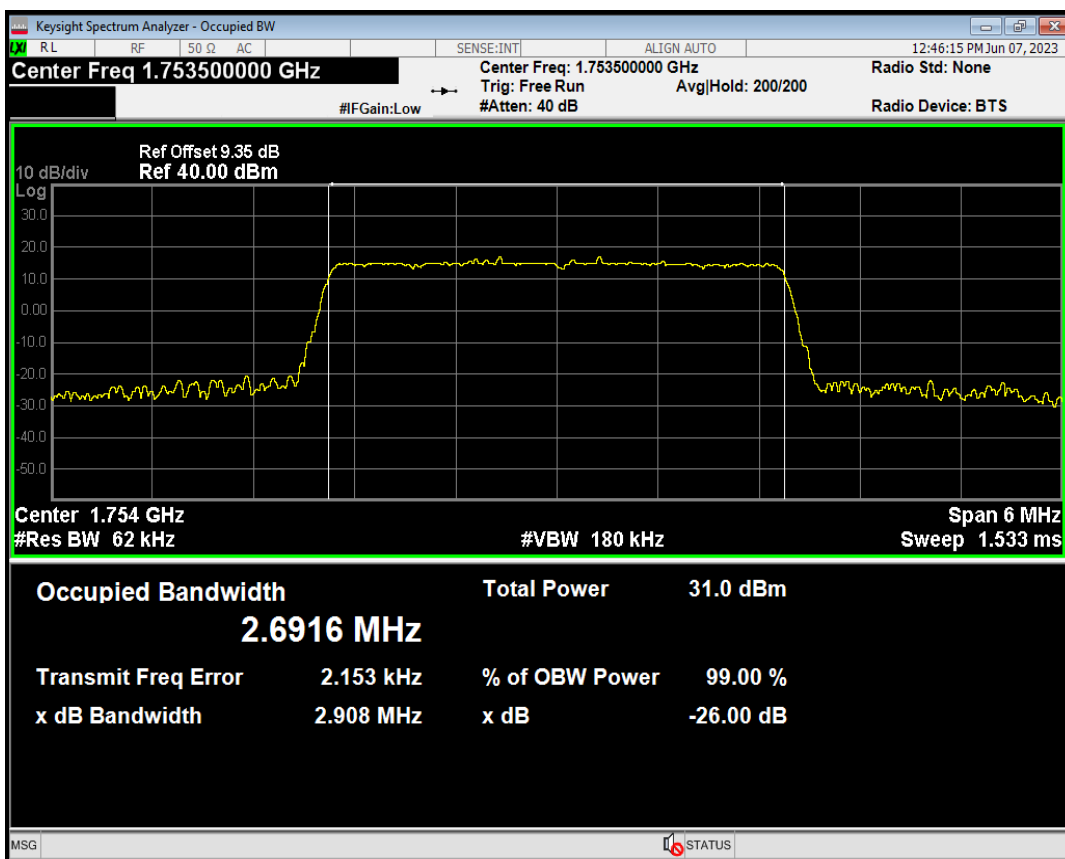

Band4 QPSK BW=3MHz Channel=20385 RB Size=15 Position=#0