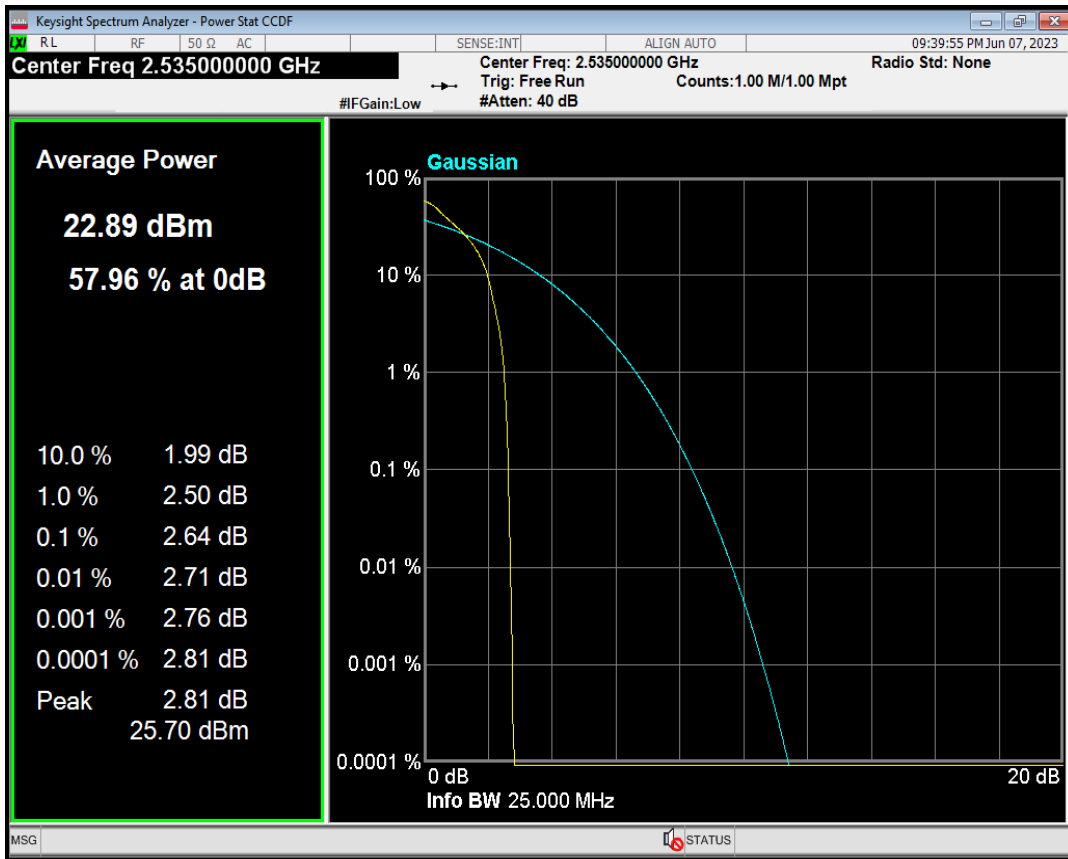

Band7 QPSK BW=20MHz Channel=21100 RB Size=1 Position=#0