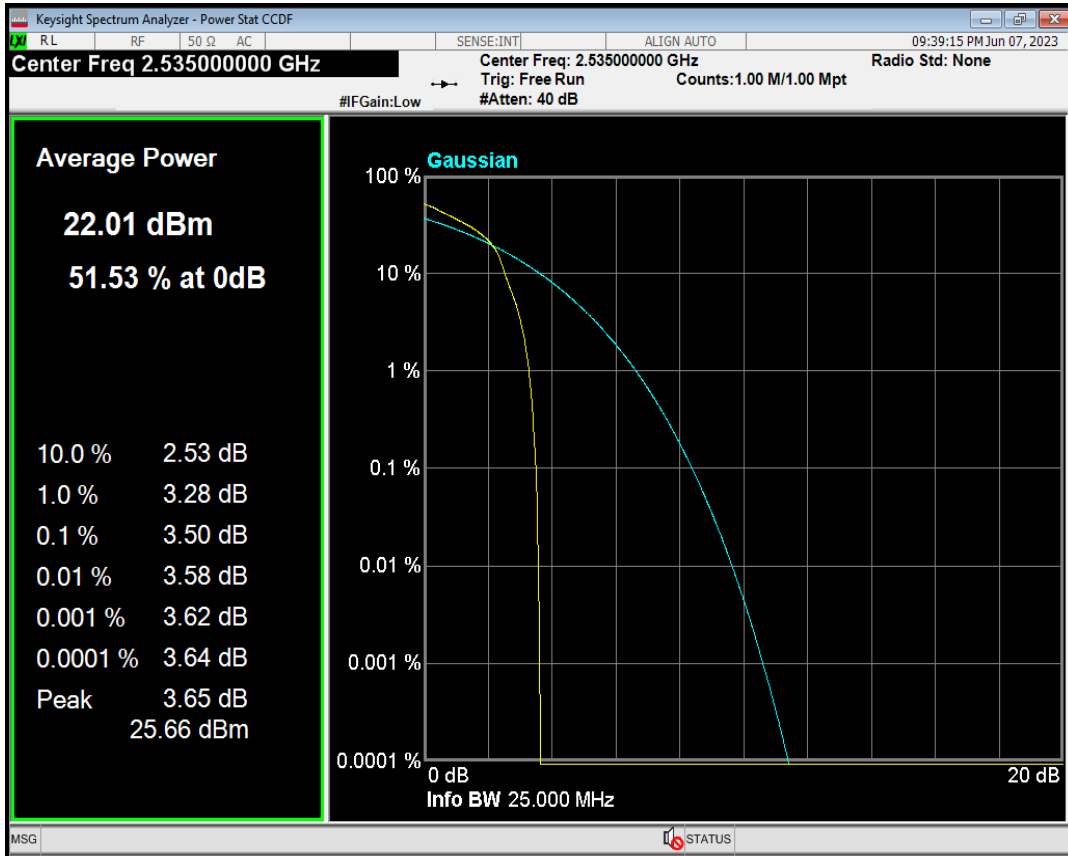

Band7 QPSK BW=10MHz Channel=21100 RB Size=1 Position=#0

Band7 QAM16 BW=10MHz Channel=21100 RB Size=1 Position=#0

Band7 QPSK BW=10MHz Channel=21400 RB Size=1 Position=#0

Band7 QAM16 BW=10MHz Channel=21400 RB Size=1 Position=#0