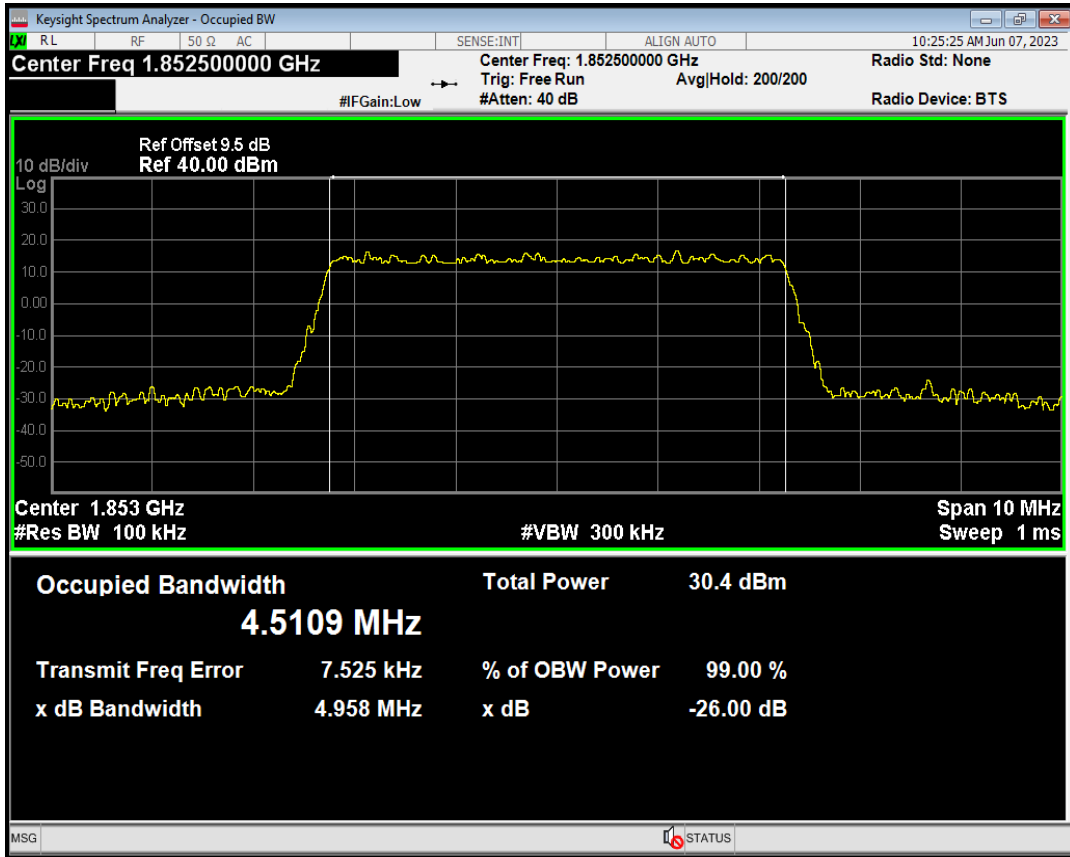

Band2 QPSK BW=5MHz Channel=18625 RB Size=25 Position=#0