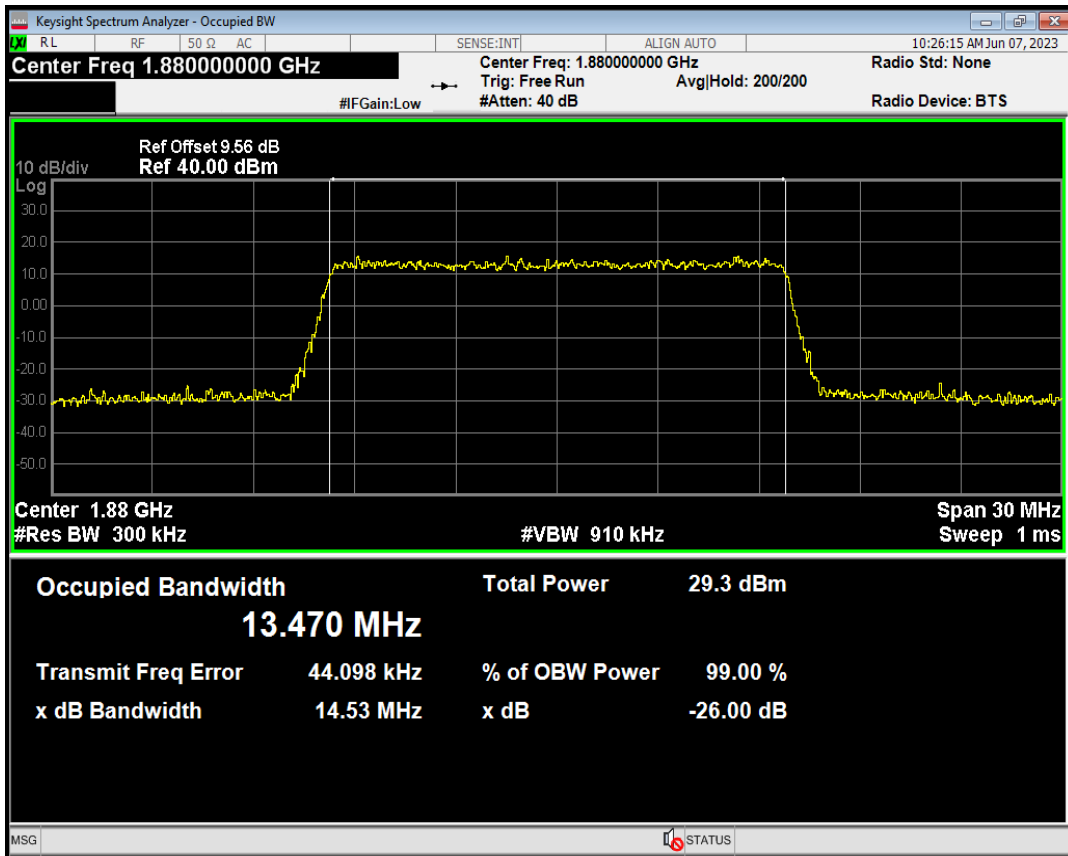

Band2 QAM16 BW=15MHz Channel=18900 RB Size=75 Position=#0