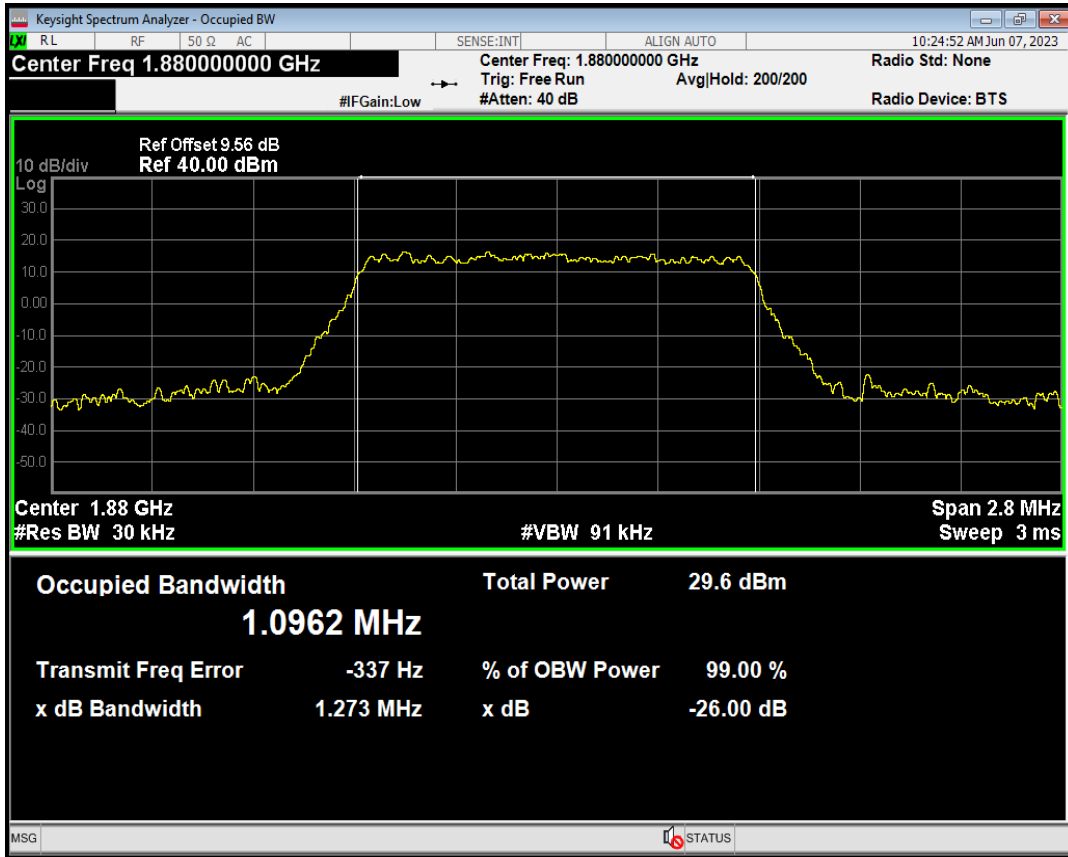

Band2 QAM16 BW=1.4MHz Channel=18900 RB Size=6 Position=#0