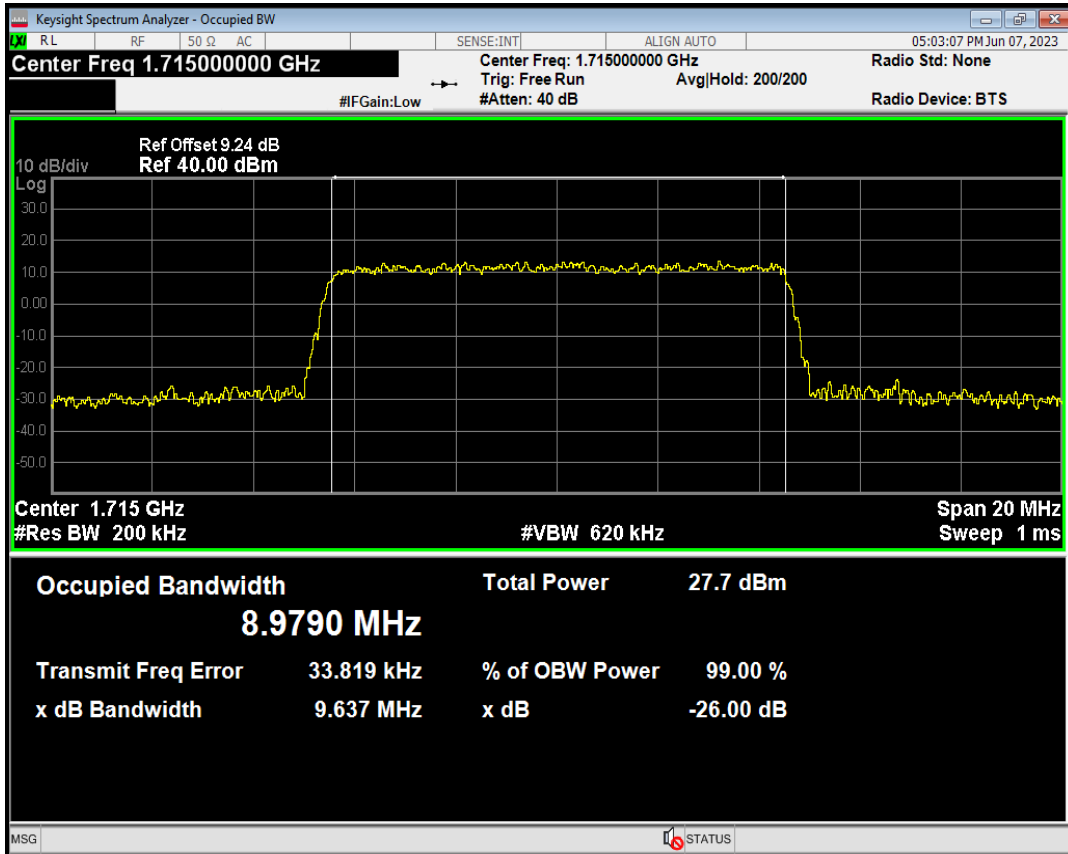

Band66 QPSK BW=5MHz Channel=132647 RB Size=25 Position=#0

Band66 QAM16 BW=5MHz Channel=132647 RB Size=25 Position=#0

Band66 QPSK BW=10MHz Channel=132022 RB Size=50 Position=#0

Band66 QAM16 BW=10MHz Channel=132022 RB Size=50 Position=#0