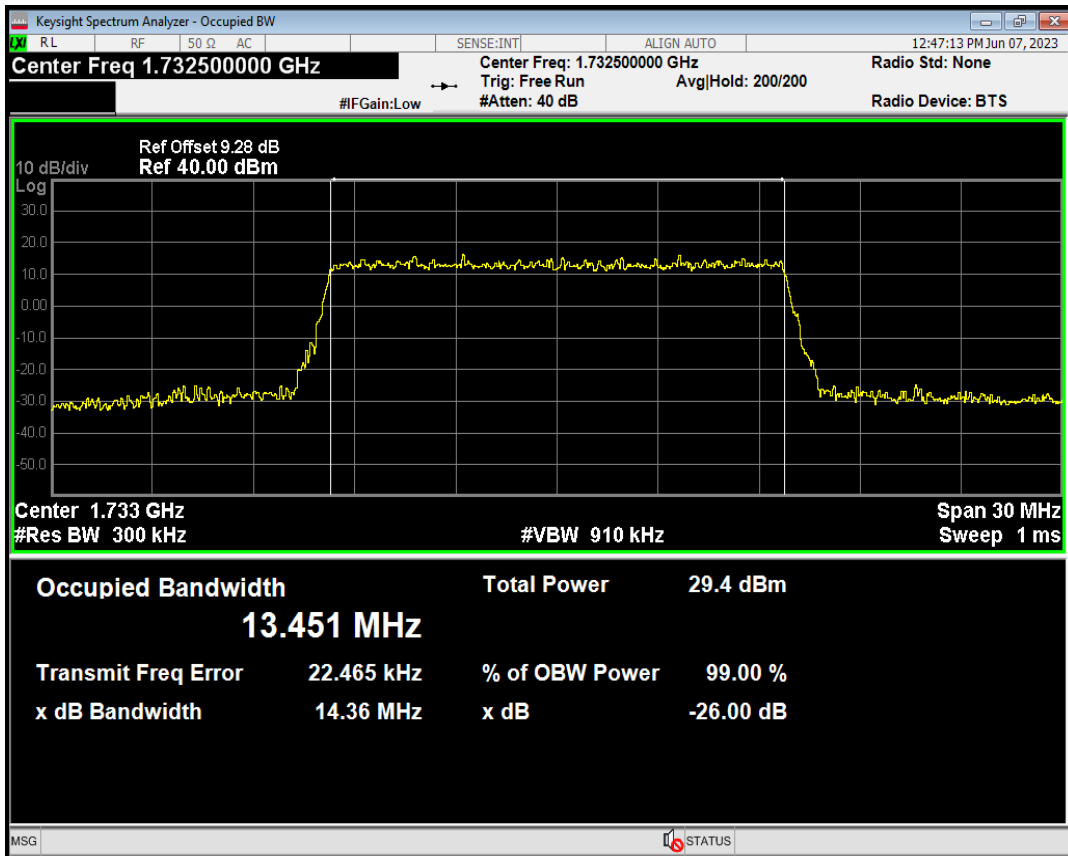

Band4 QAM16 BW=15MHz Channel=20025 RB Size=75 Position=#0

Band4 QPSK BW=15MHz Channel=20025 RB Size=75 Position=#0

Band4 QPSK BW=15MHz Channel=20175 RB Size=75 Position=#0

Band4 QAM16 BW=15MHz Channel=20175 RB Size=75 Position=#0