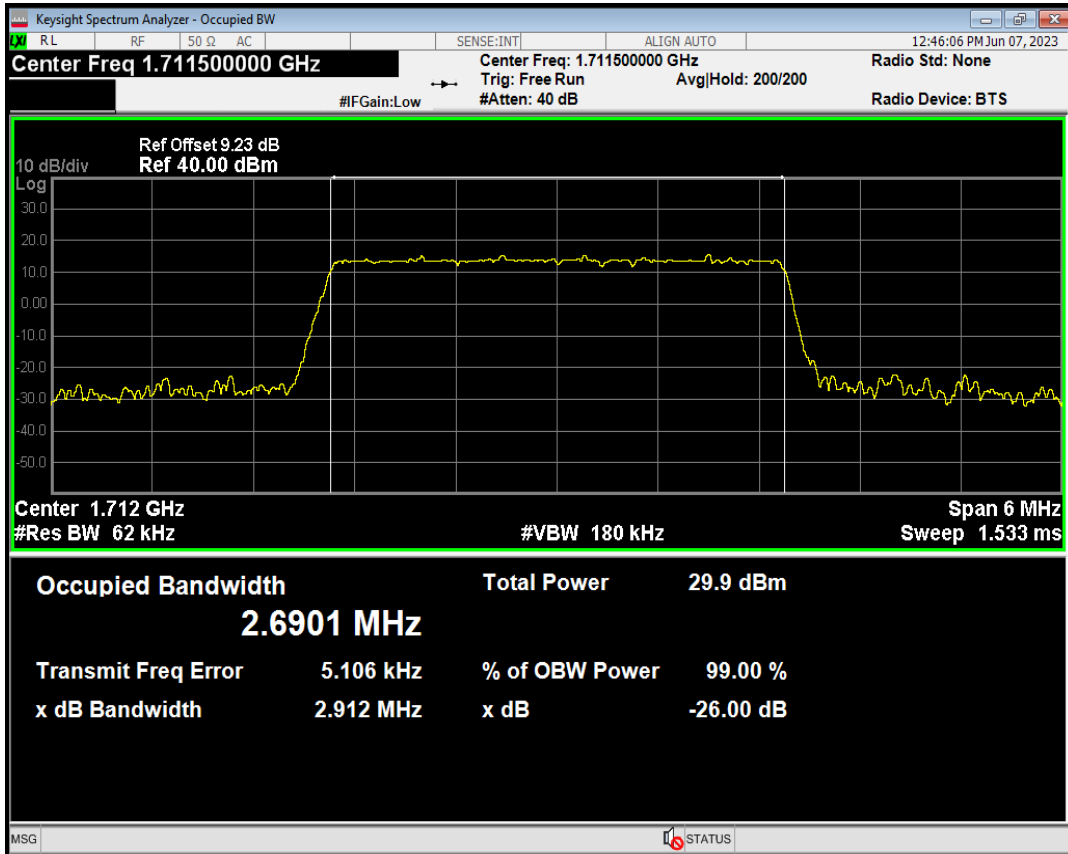

Band4 QPSK BW=1.4MHz Channel=20393 RB Size=6 Position=#0

Band4 QPSK BW=3MHz Channel=19965 RB Size=15 Position=#0

Band4 QAM16 BW=1.4MHz Channel=20393 RB Size=6 Position=#0

Band4 QAM16 BW=3MHz Channel=19965 RB Size=15 Position=#0