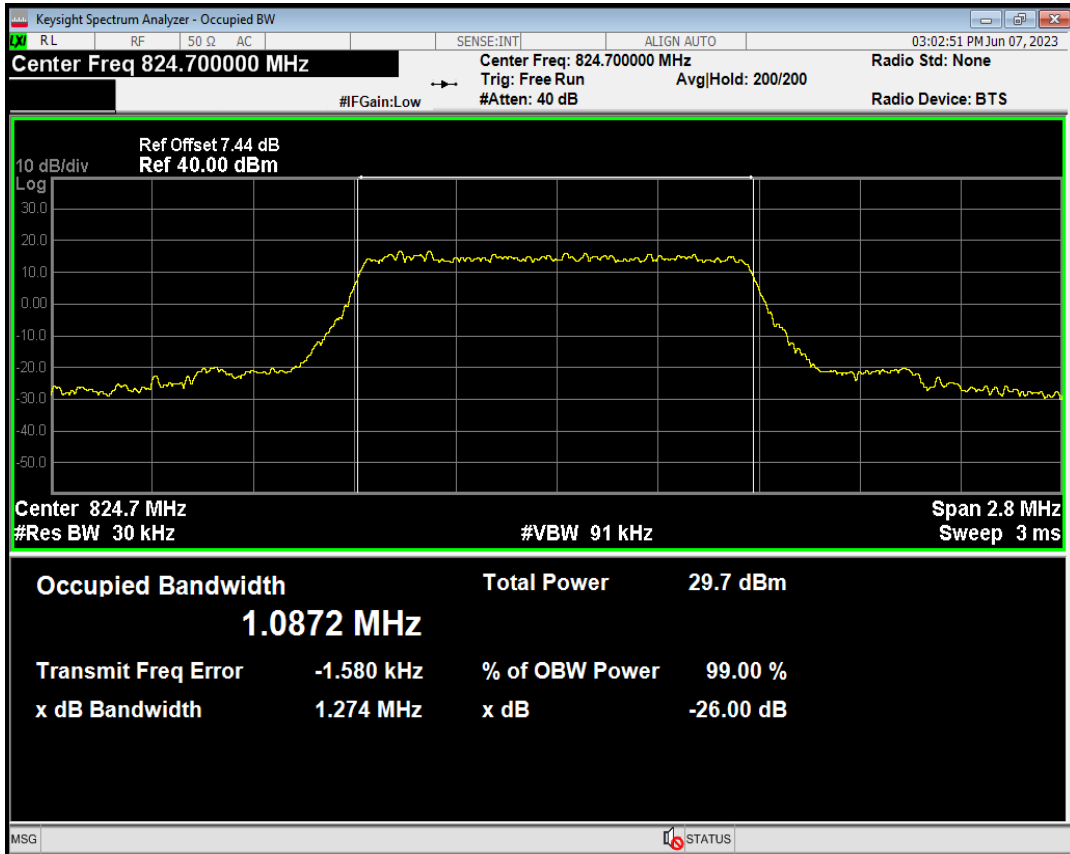

Band5 QAM16 BW=1.4MHz Channel=20407 RB Size=6 Position=#0