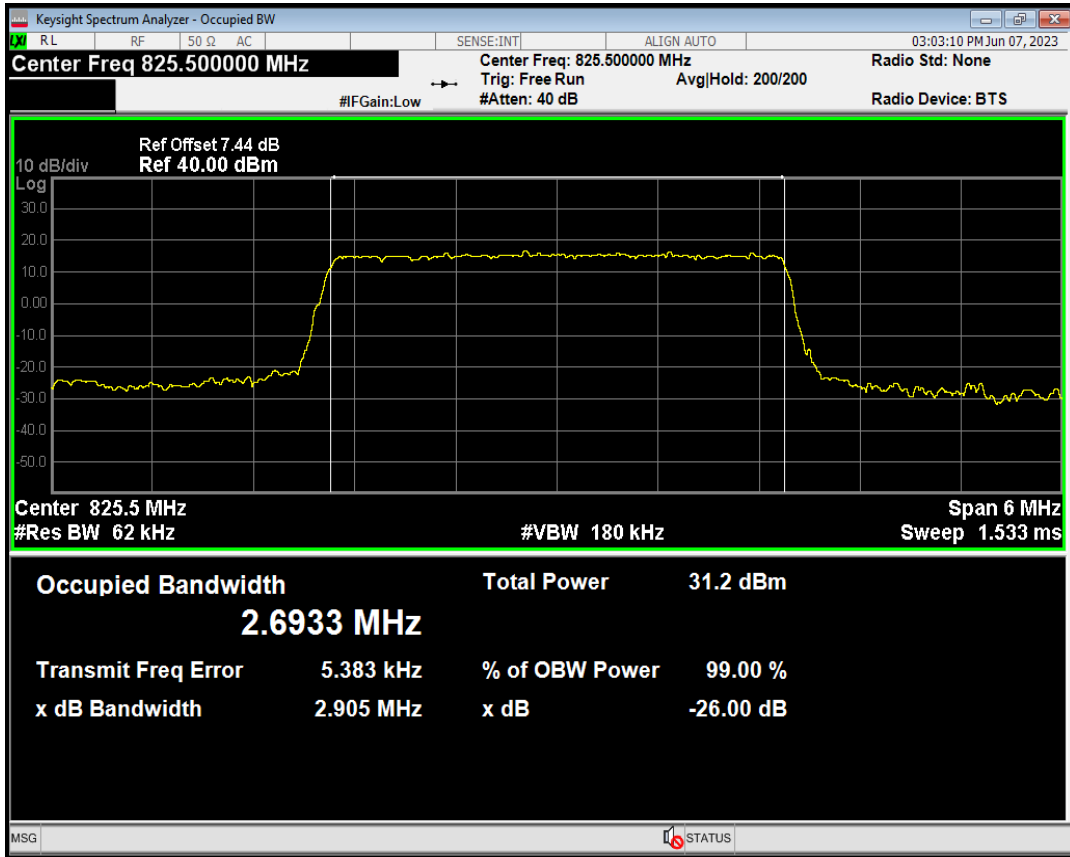

Band5 QPSK BW=3MHz Channel=20415 RB Size=15 Position=#0