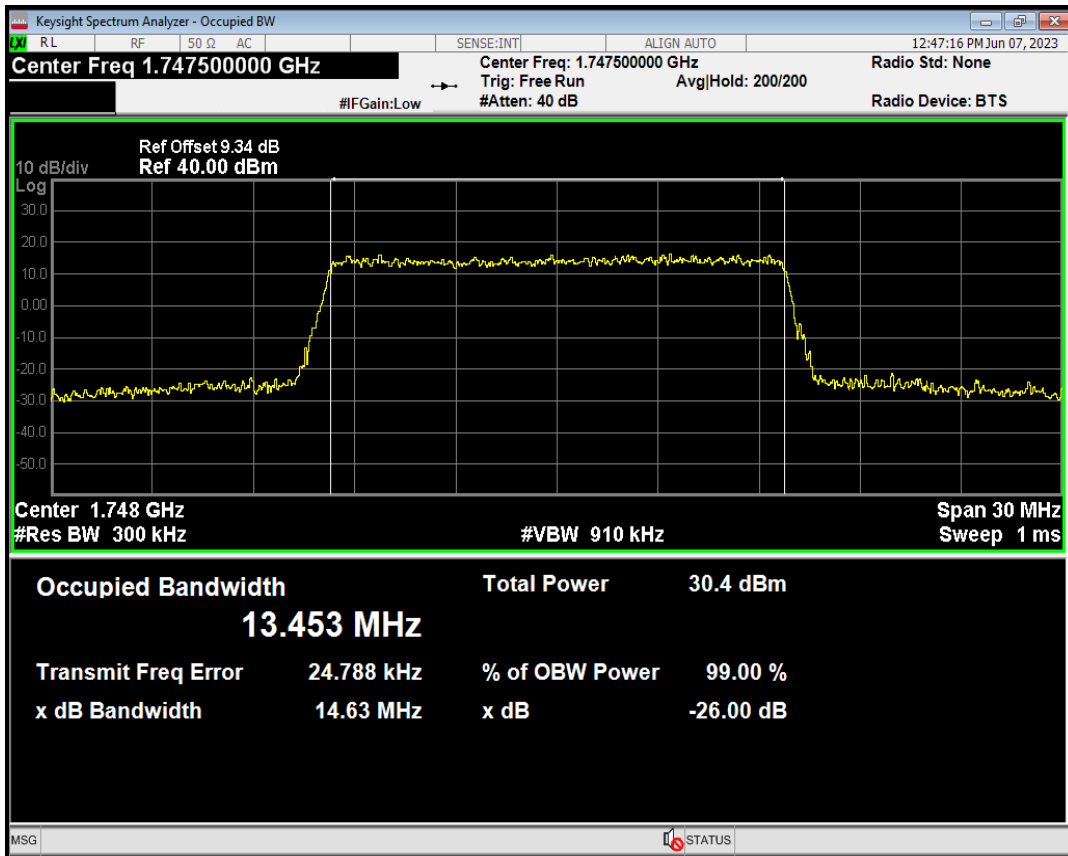

Band4 QPSK BW=15MHz Channel=20325 RB Size=75 Position=#0