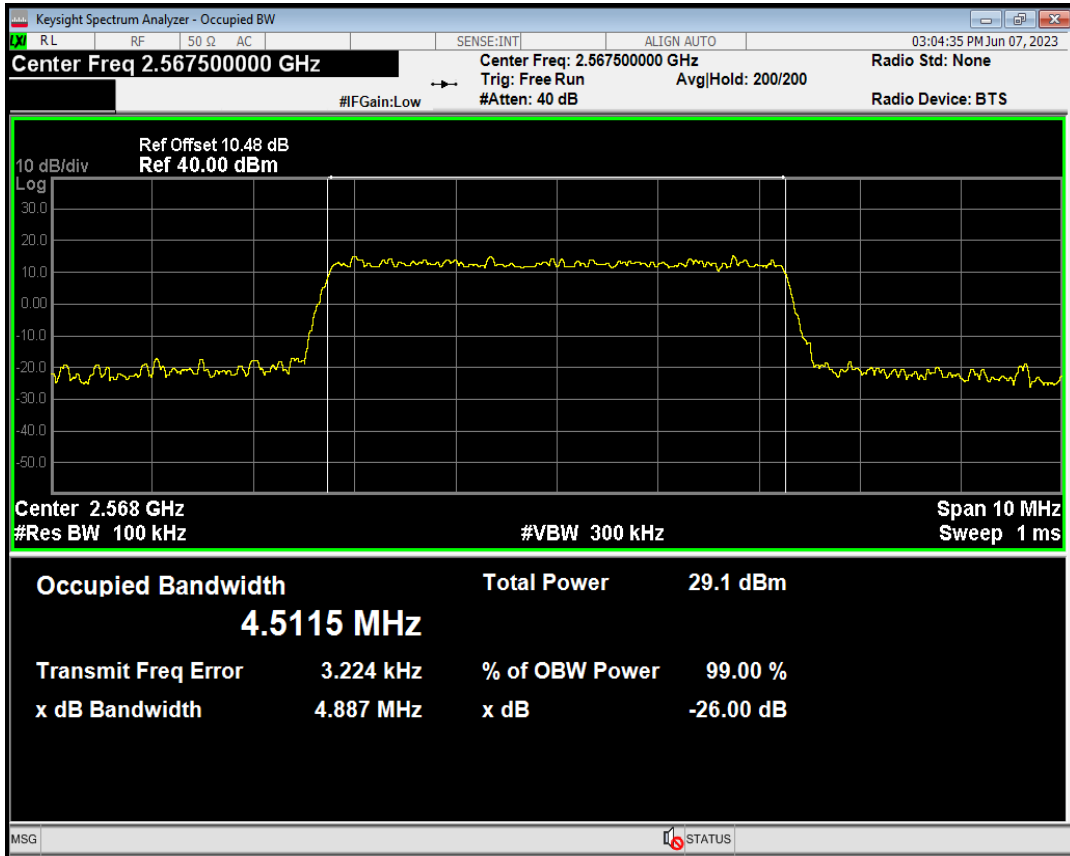

Band7 QAM16 BW=5MHz Channel=21425 RB Size=25 Position=#0