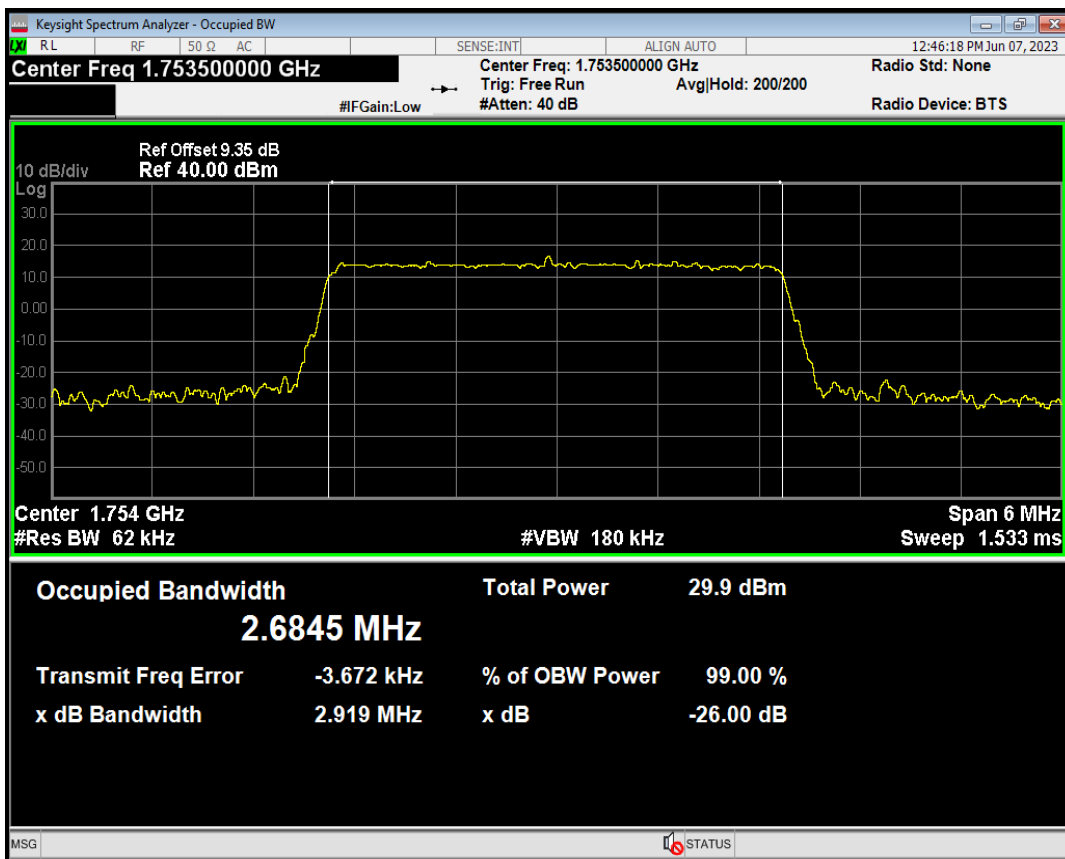

Band4 QPSK BW=3MHz Channel=20175 RB Size=15 Position=#0

Band4 QAM16 BW=3MHz Channel=20175 RB Size=15 Position=#0

Band4 QPSK BW=3MHz Channel=20385 RB Size=15 Position=#0

Band4 QAM16 BW=3MHz Channel=20385 RB Size=15 Position=#0