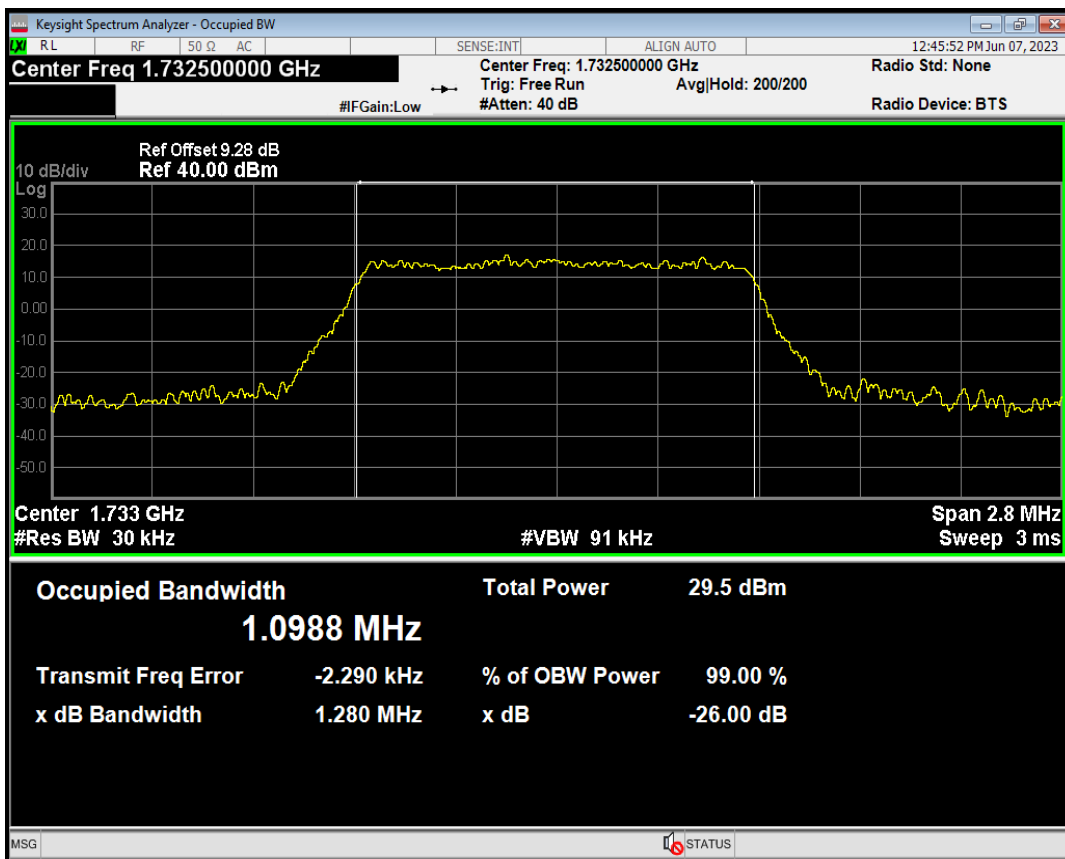

Band4 QPSK BW=1.4MHz Channel=19957 RB Size=6 Position=#0

Band4 QAM16 BW=1.4MHz Channel=19957 RB Size=6 Position=#0

Band4 QPSK BW=1.4MHz Channel=20175 RB Size=6 Position=#0

Band4 QAM16 BW=1.4MHz Channel=20175 RB Size=6 Position=#0