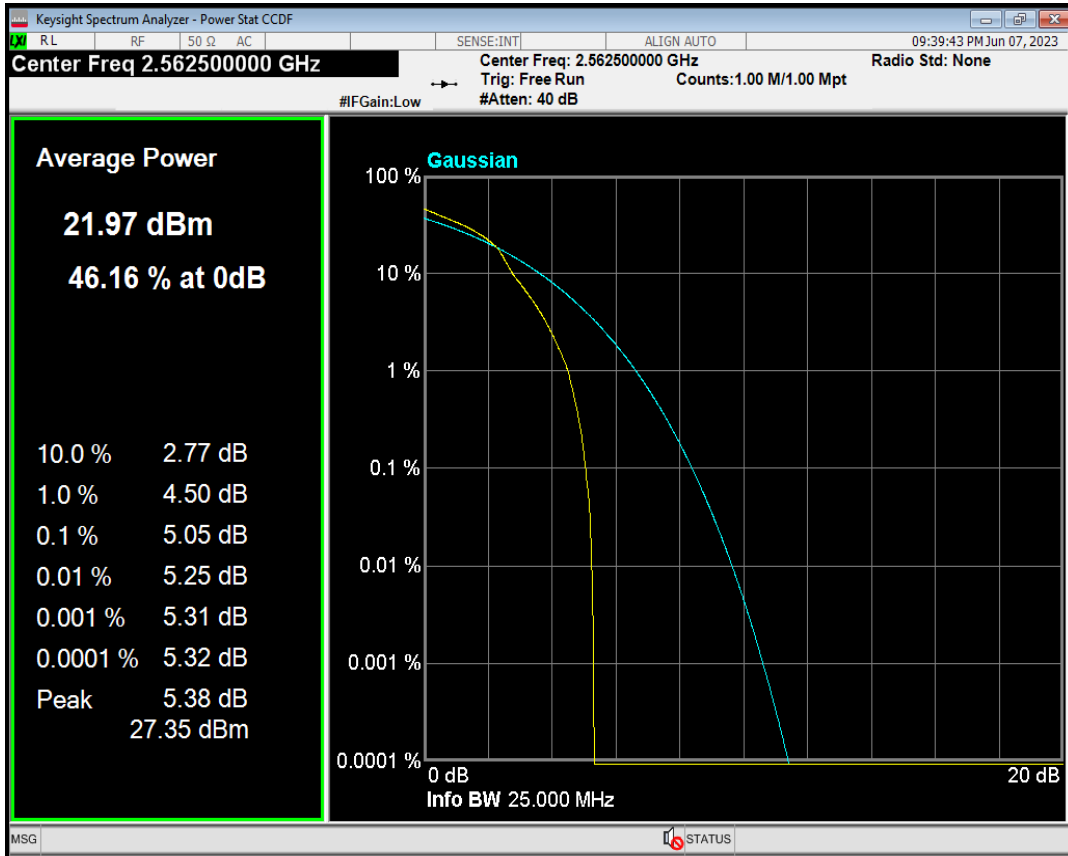

Band7 QAM16 BW=15MHz Channel=21375 RB Size=1 Position=#0