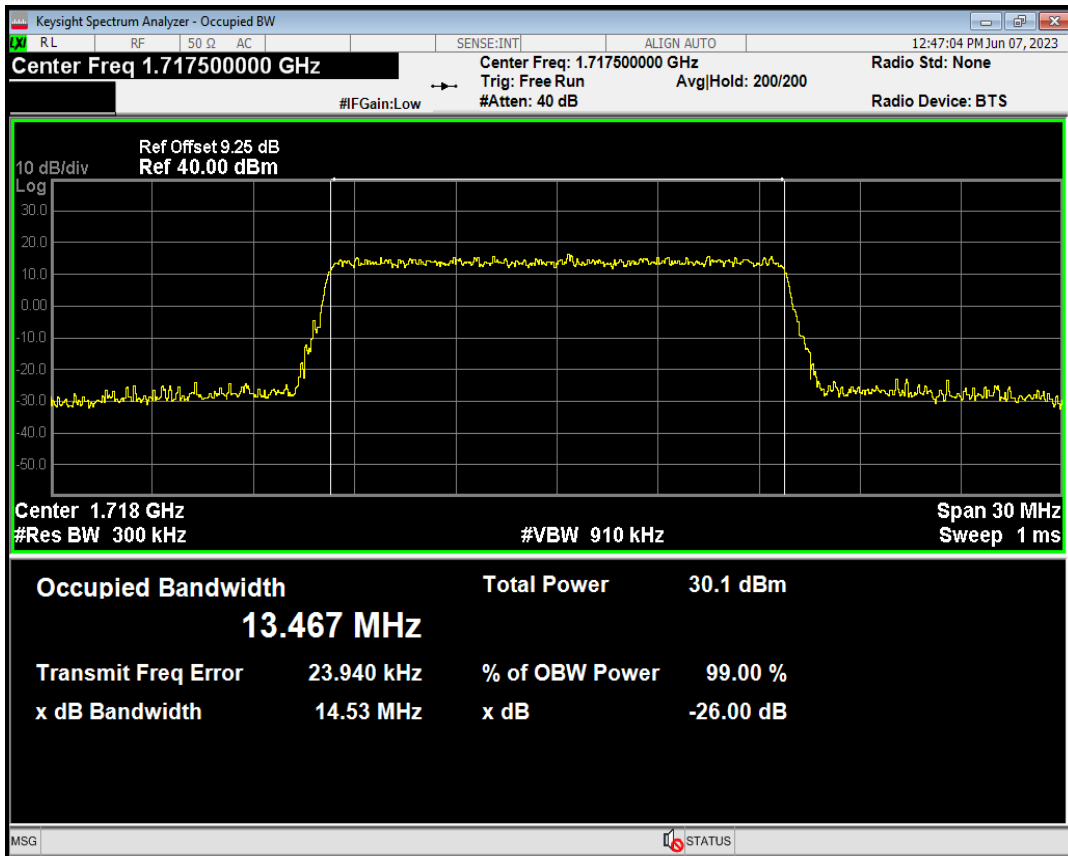

Band4 QPSK BW=15MHz Channel=20025 RB Size=75 Position=#0