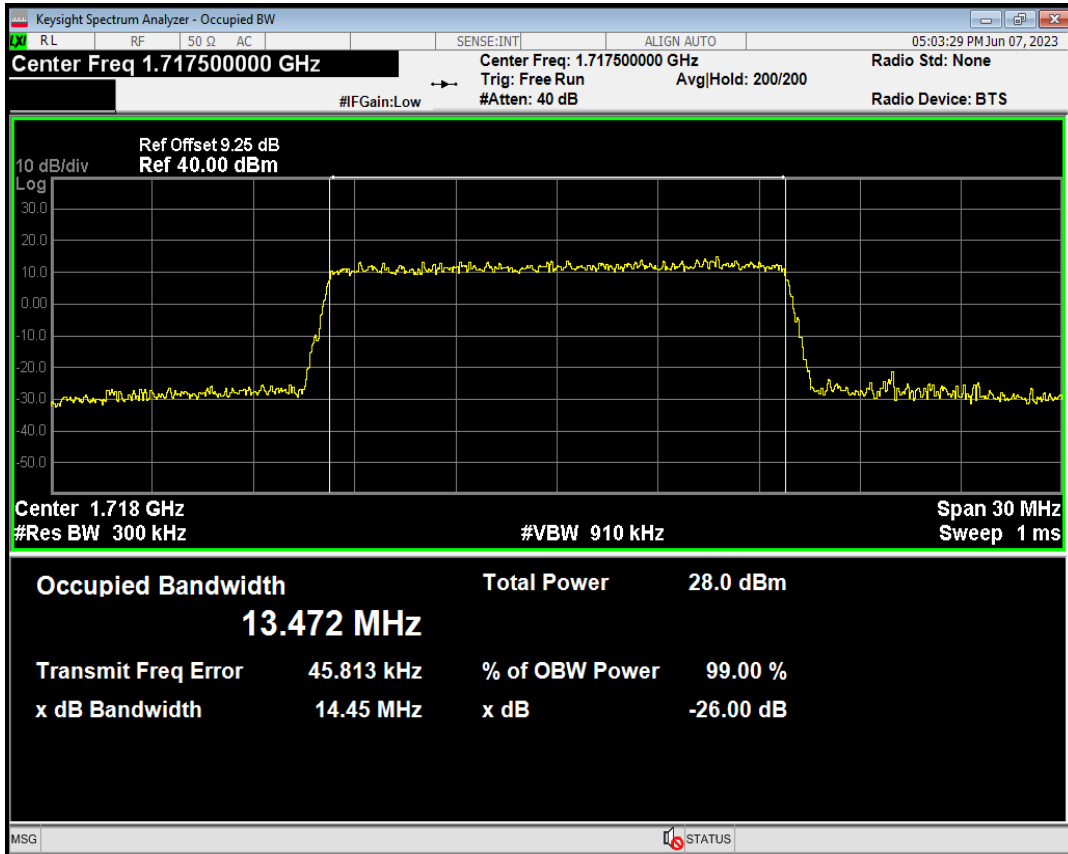

Band66 QAM16 BW=15MHz Channel=132047 RB Size=75 Position=#0