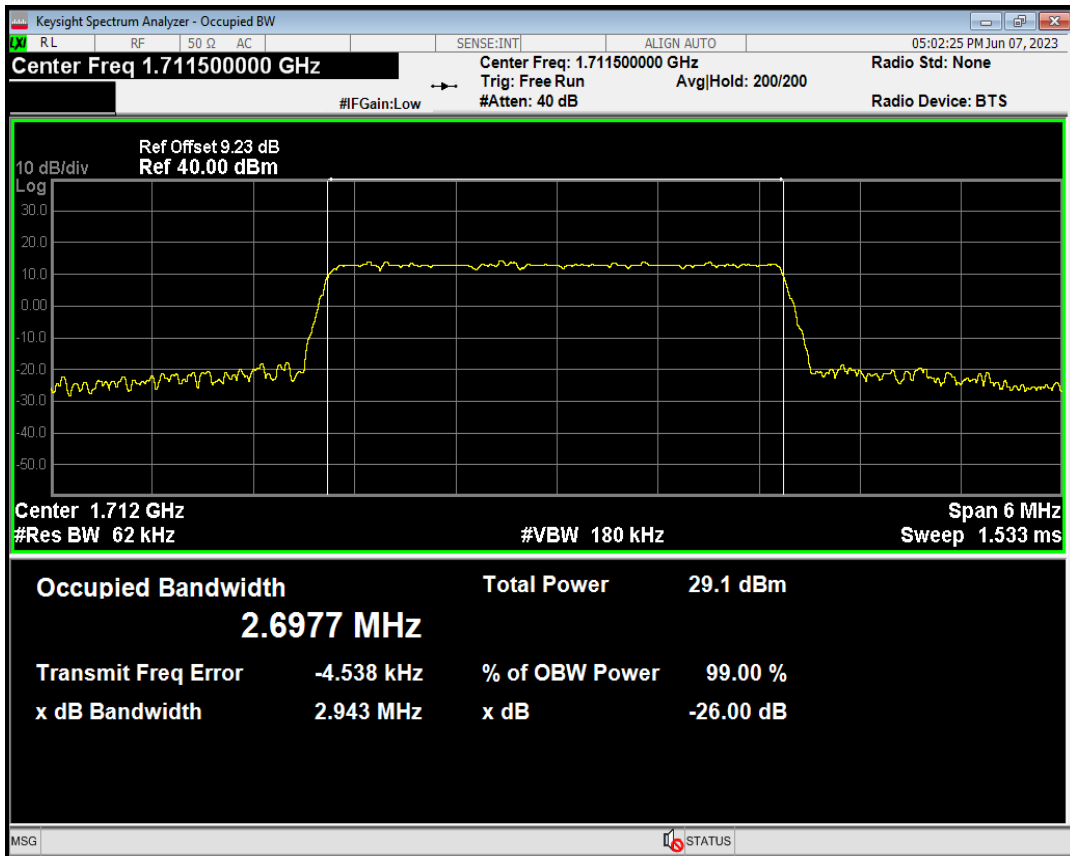

Band66 QPSK BW=1.4MHz Channel=132665 RB Size=6 Position=#0

Band66 QPSK BW=3MHz Channel=131987 RB Size=15 Position=#0

Band66 QAM16 BW=1.4MHz Channel=132665 RB Size=6 Position=#0

Band66 QAM16 BW=3MHz Channel=131987 RB Size=15 Position=#0