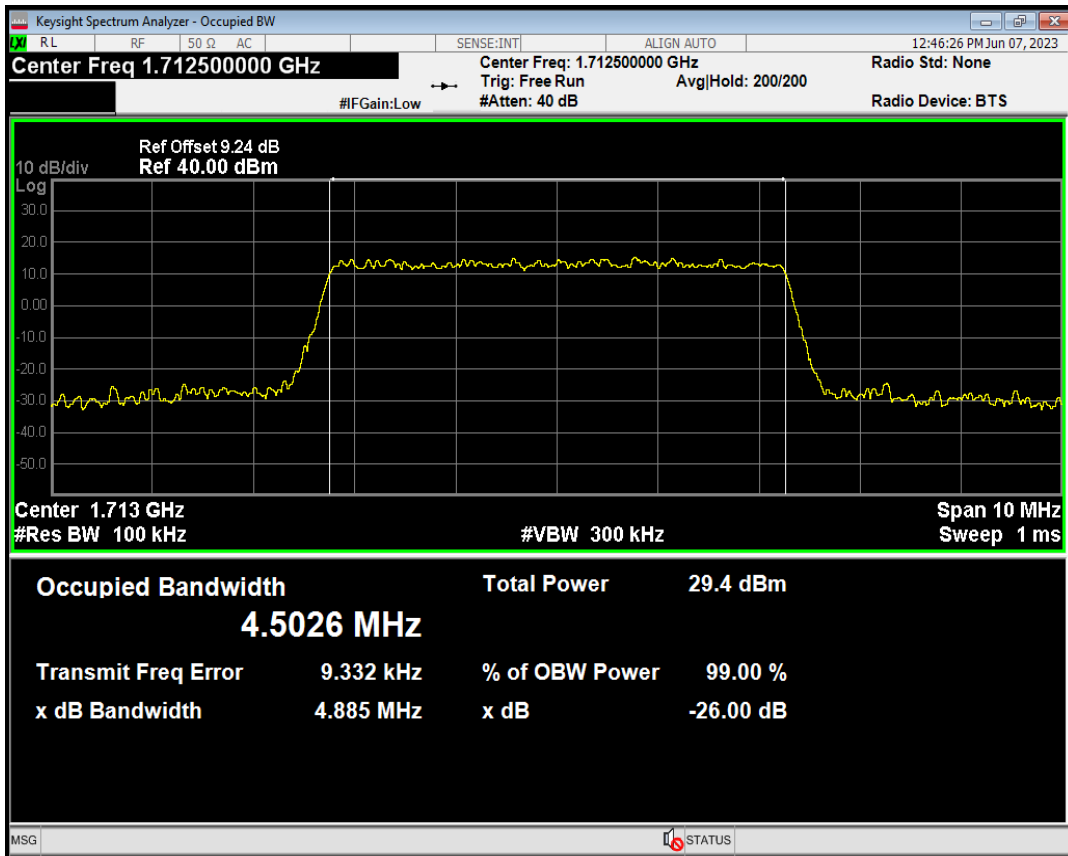

Band4 QAM16 BW=5MHz Channel=19975 RB Size=25 Position=#0