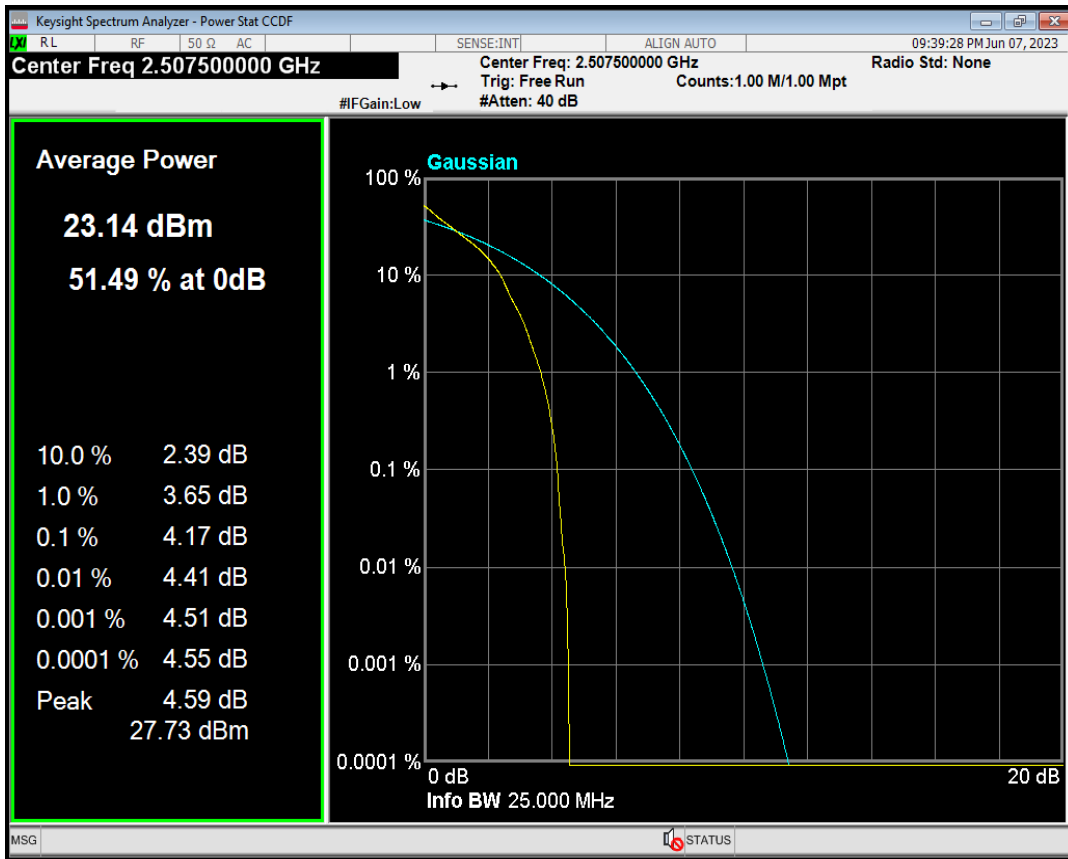

Band7 QPSK BW=15MHz Channel=20825 RB Size=1 Position=#0