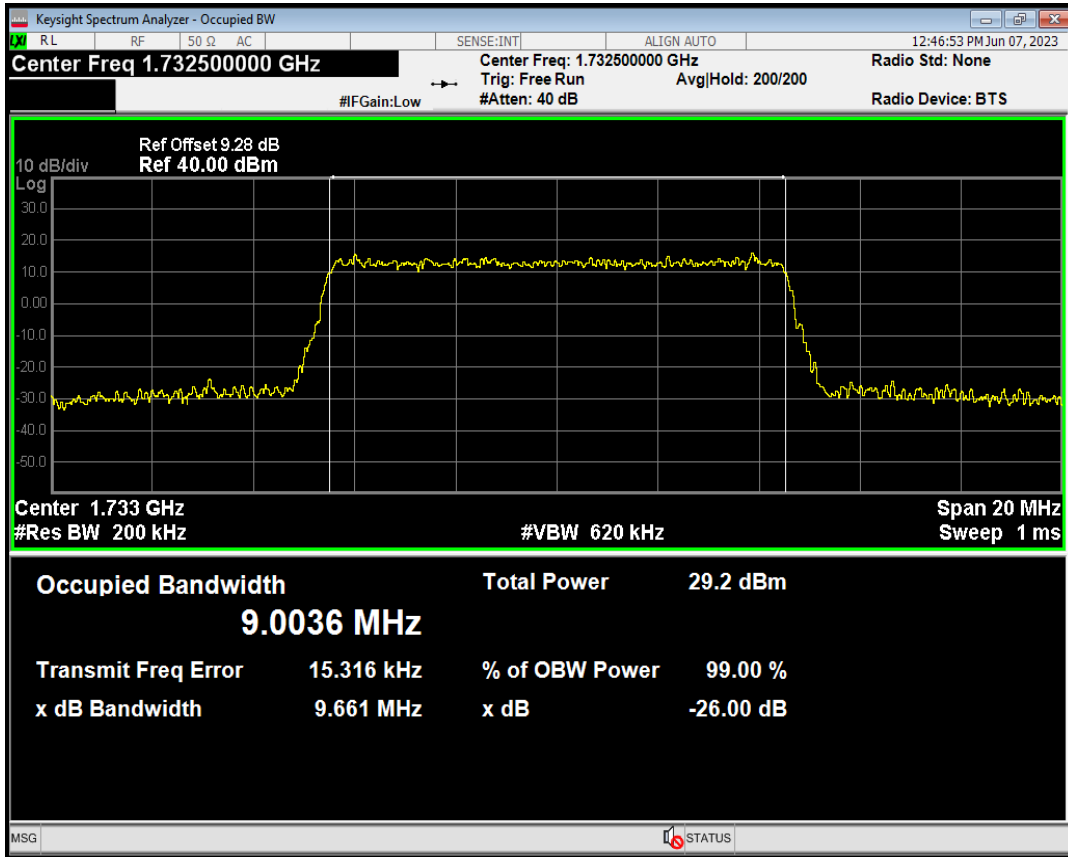

Band4 QAM16 BW=10MHz Channel=20175 RB Size=50 Position=#0