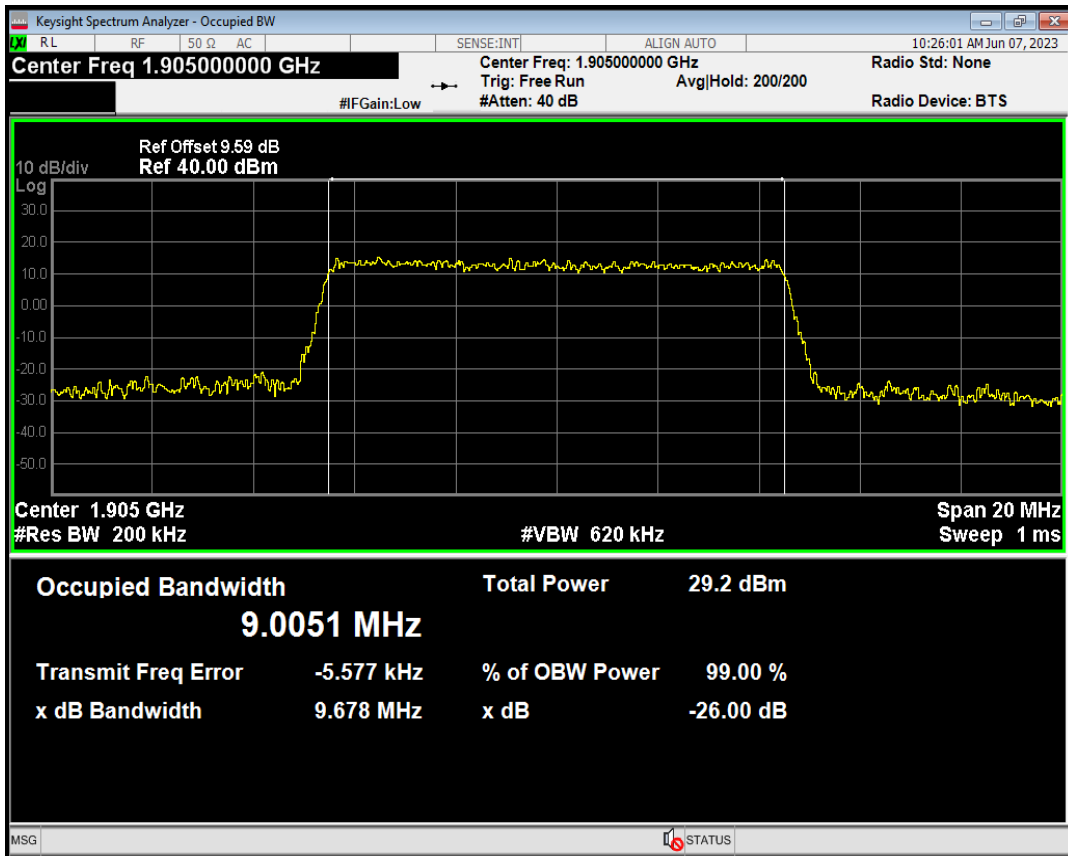

Band2 QAM16 BW=10MHz Channel=19150 RB Size=50 Position=#0