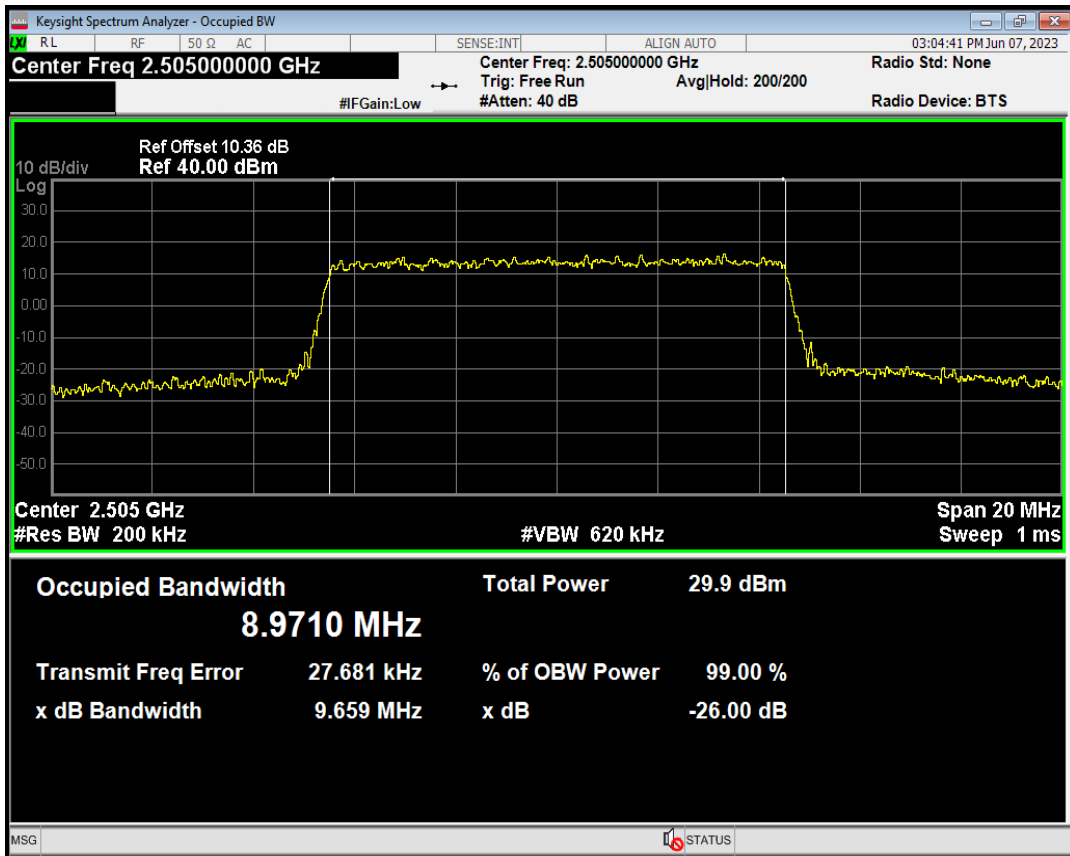

Band7 QPSK BW=10MHz Channel=20800 RB Size=50 Position=#0