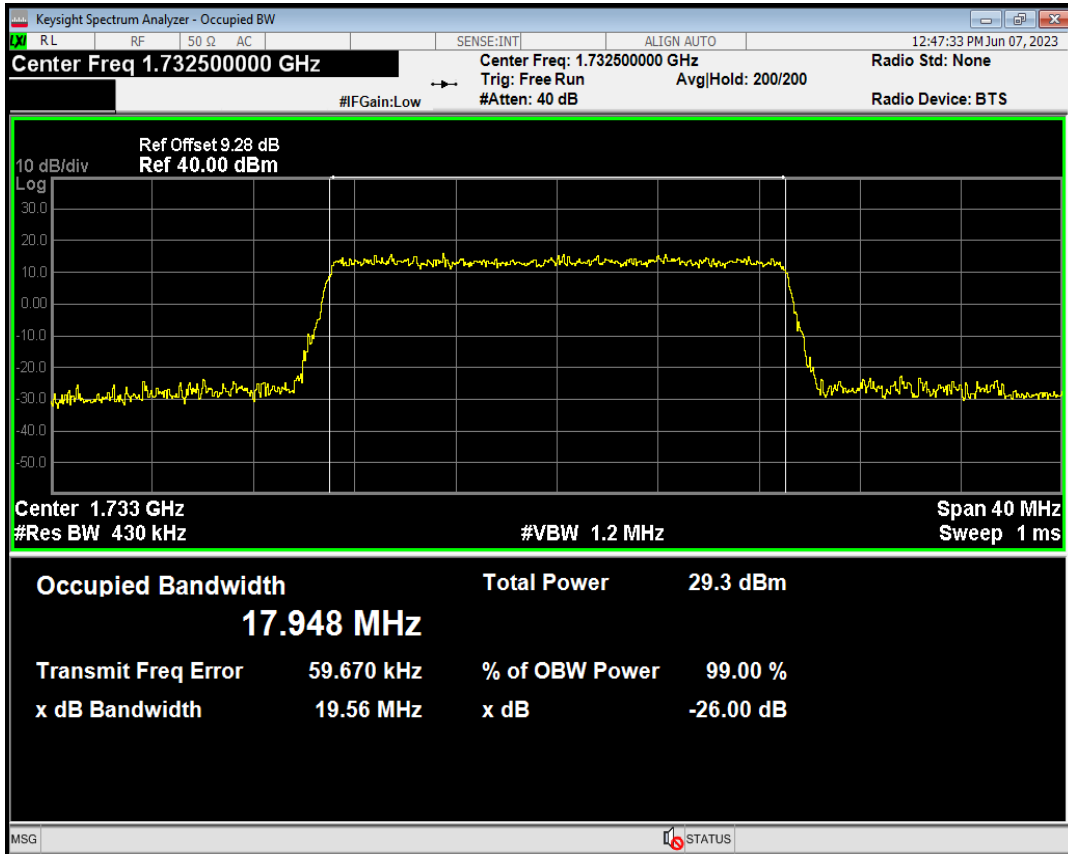

Band4 QAM16 BW=20MHz Channel=20175 RB Size=100 Position=#0