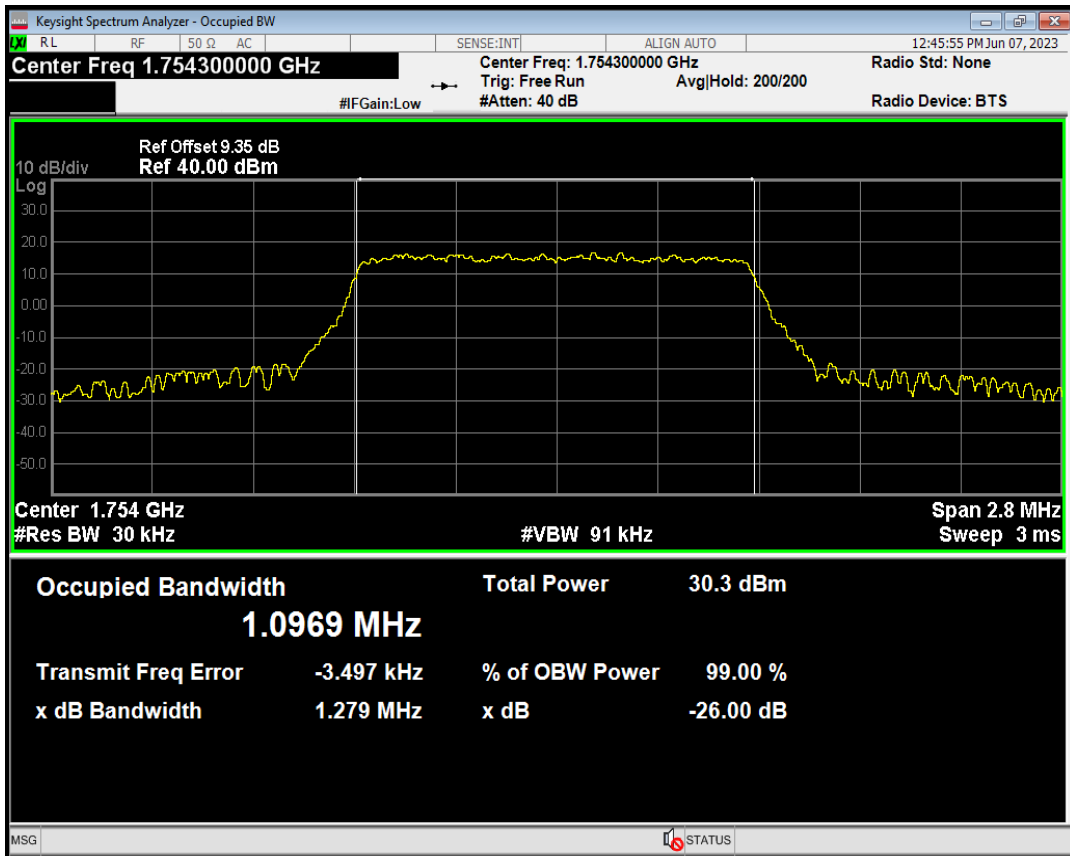

Band4 QPSK BW=1.4MHz Channel=20393 RB Size=6 Position=#0