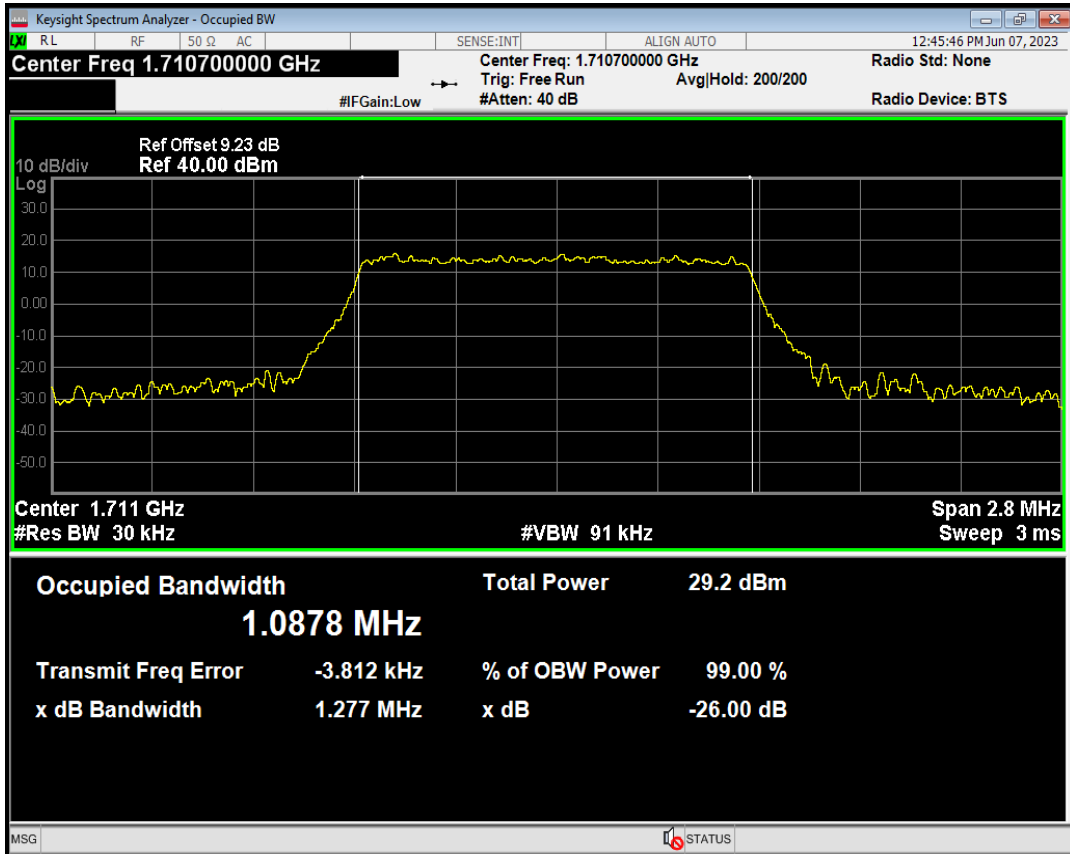

Band4 QAM16 BW=1.4MHz Channel=19957 RB Size=6 Position=#0