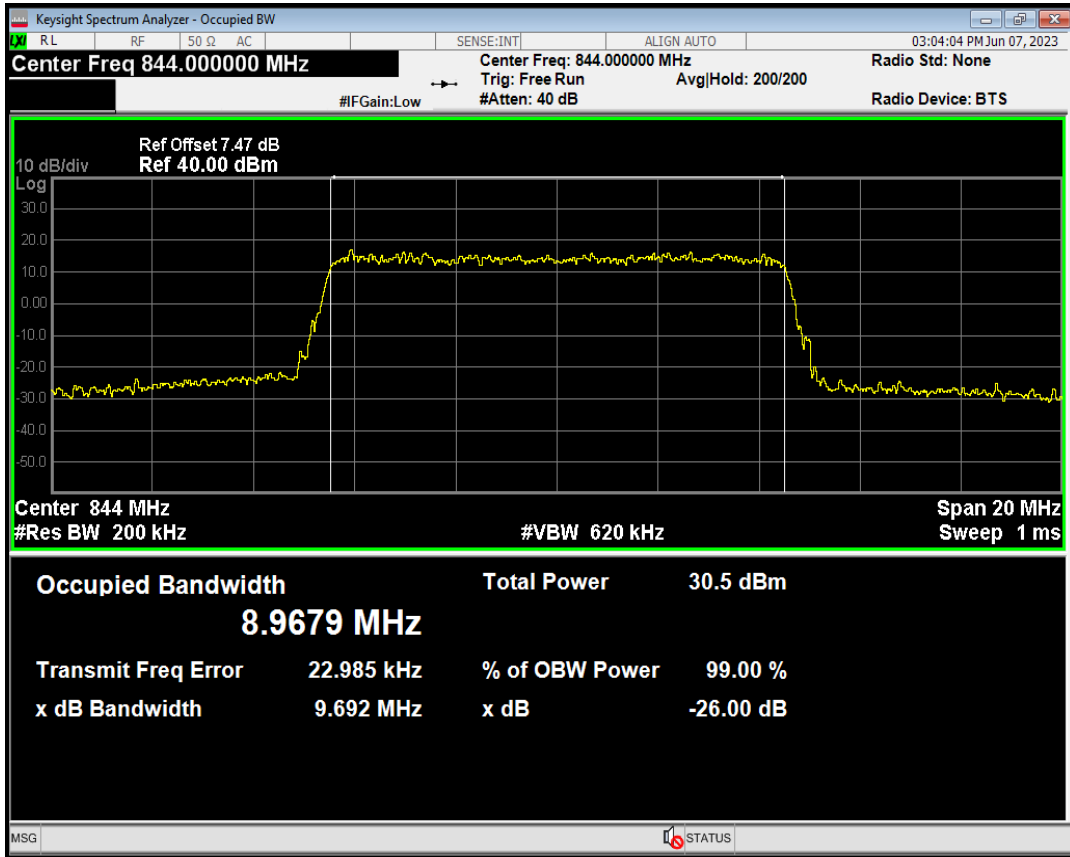

Band5 QPSK BW=10MHz Channel=20600 RB Size=50 Position=#0