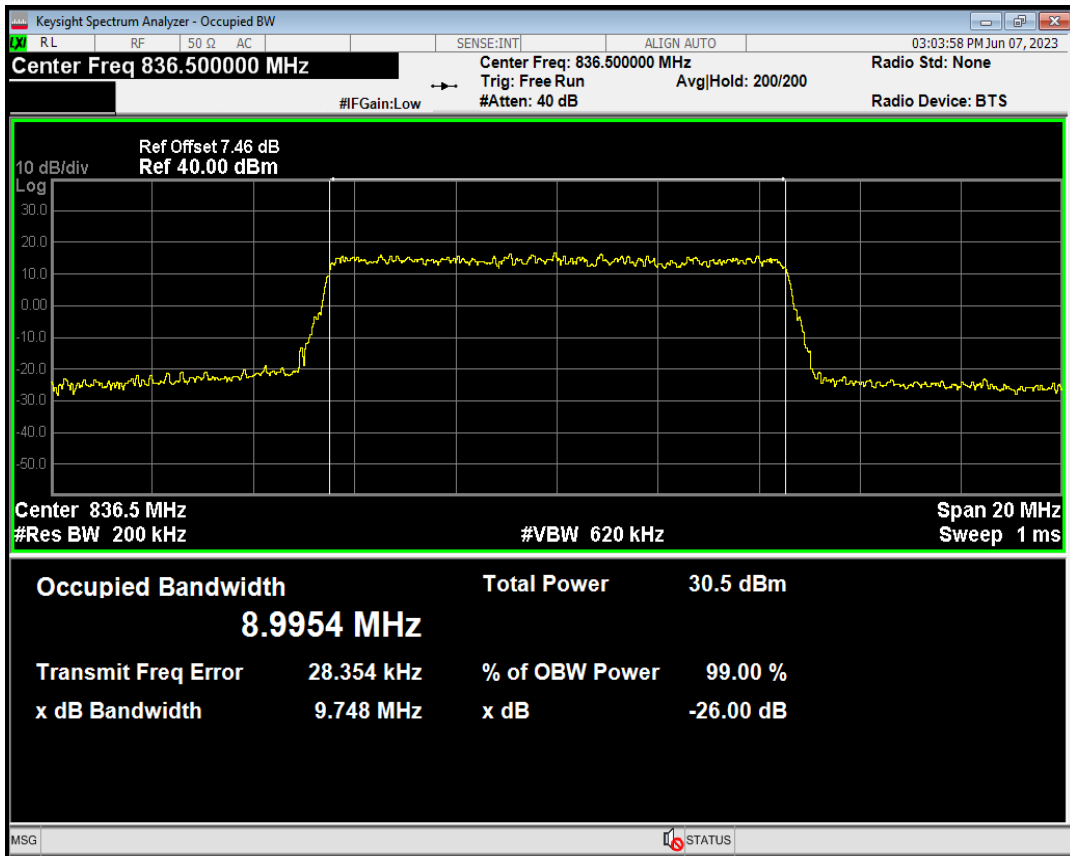

Band5 QPSK BW=10MHz Channel=20525 RB Size=50 Position=#0