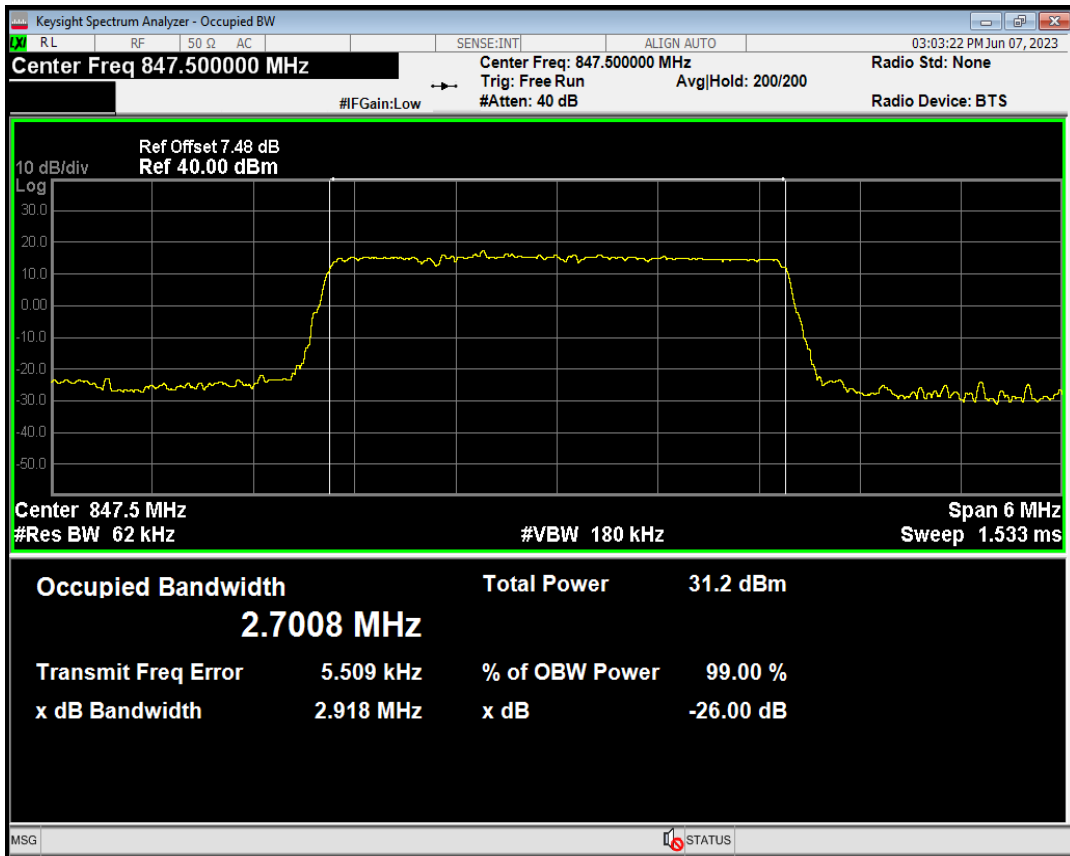

Band5 QPSK BW=3MHz Channel=20635 RB Size=15 Position=#0