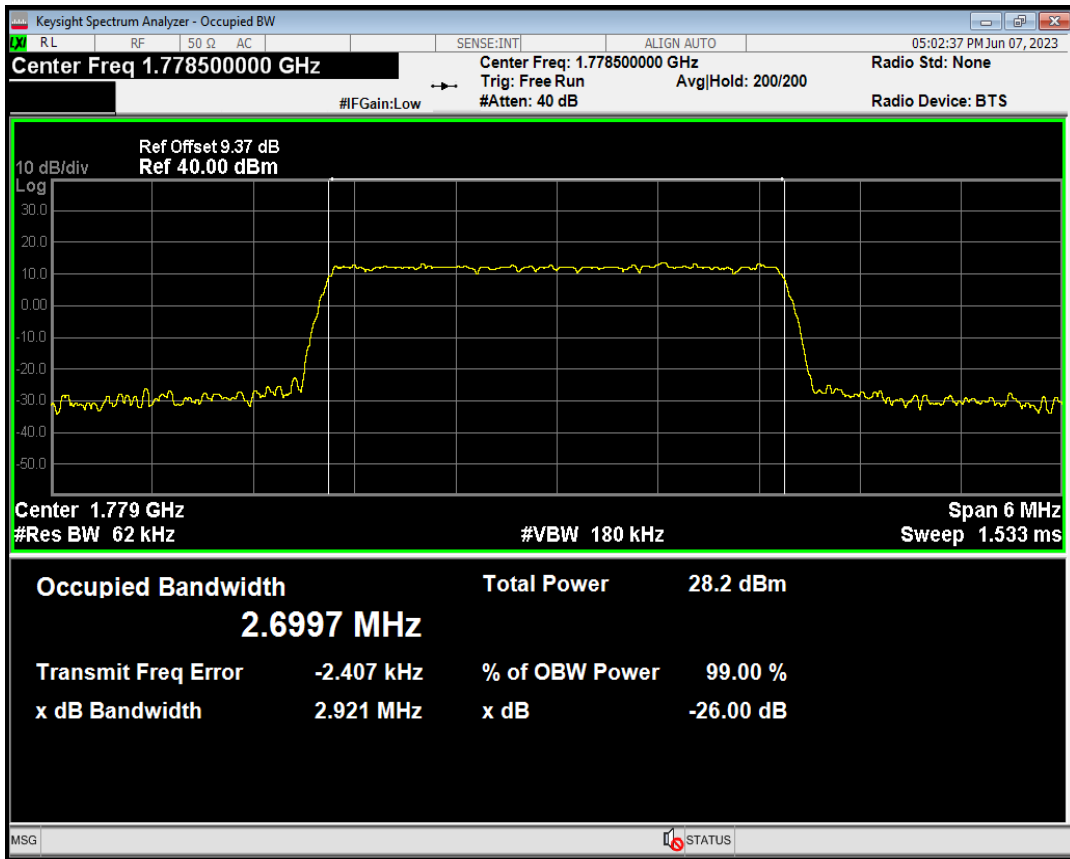

Band66 QAM16 BW=3MHz Channel=132657 RB Size=15 Position=#0