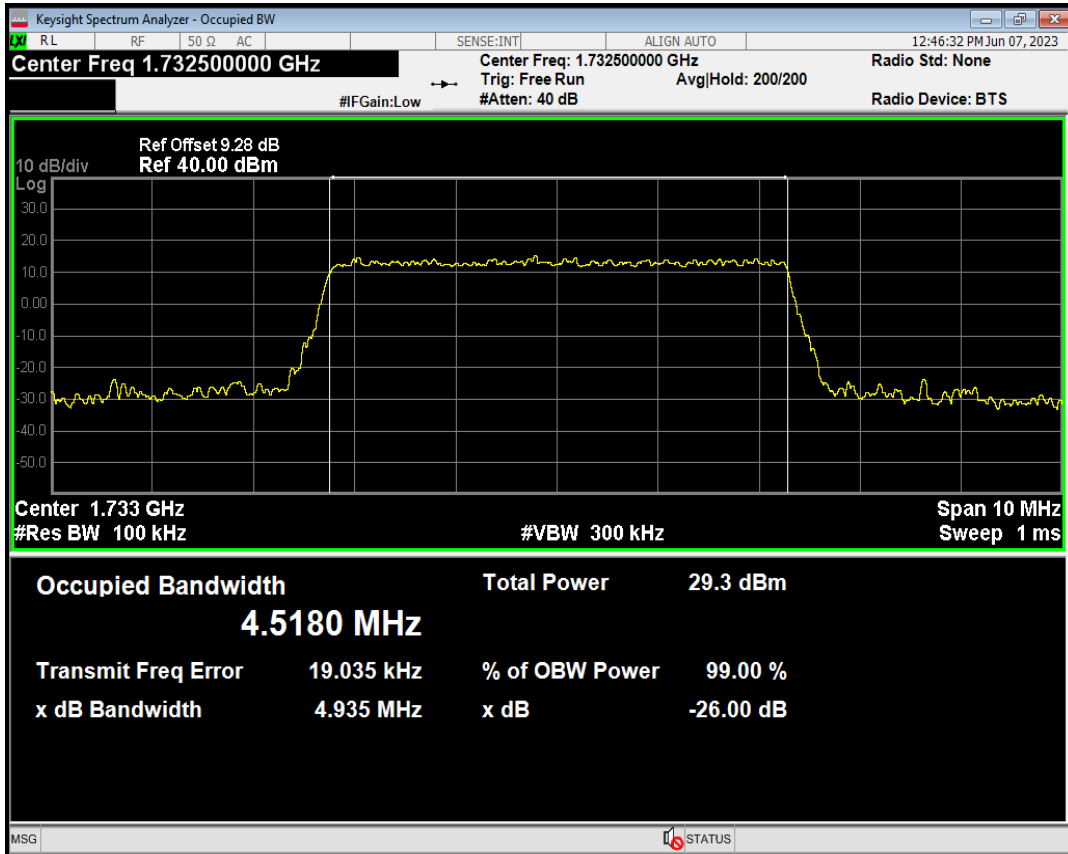

Band4 QPSK BW=5MHz Channel=19975 RB Size=25 Position=#0

Band4 QPSK BW=5MHz Channel=20175 RB Size=25 Position=#0

Band4 QAM16 BW=5MHz Channel=19975 RB Size=25 Position=#0

Band4 QAM16 BW=5MHz Channel=20175 RB Size=25 Position=#0