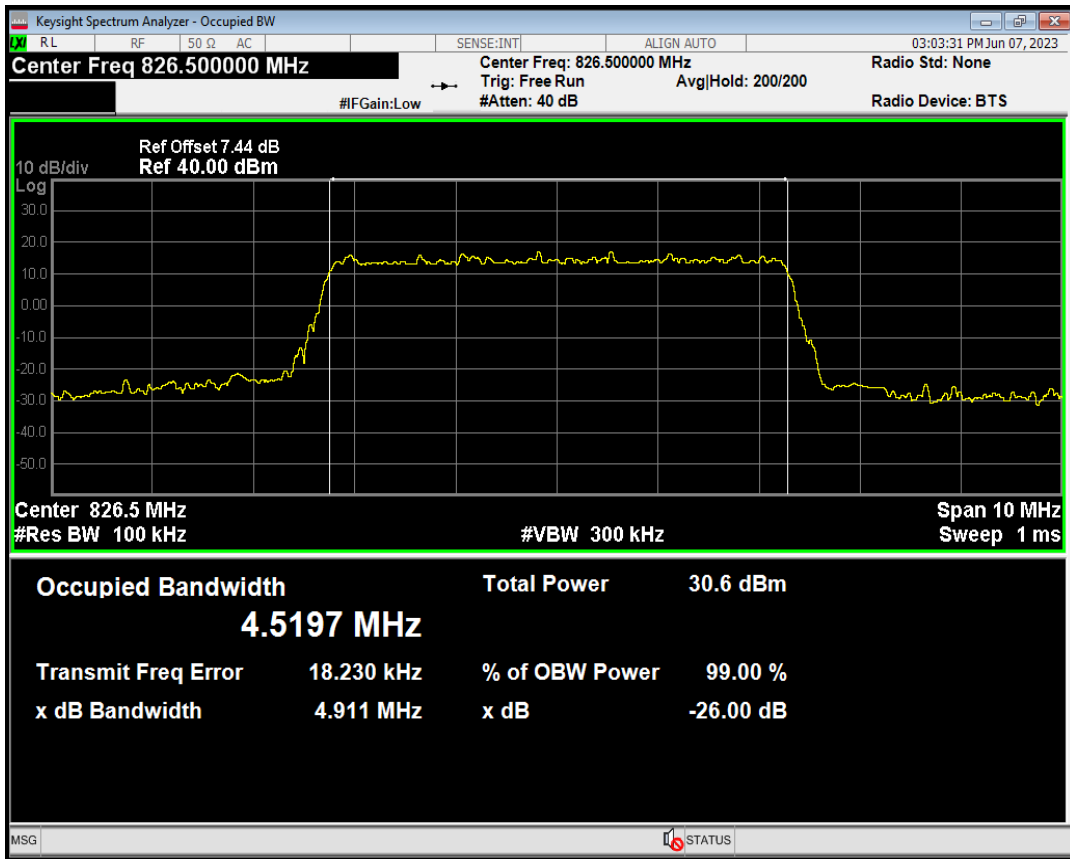

Band5 QPSK BW=5MHz Channel=20425 RB Size=25 Position=#0