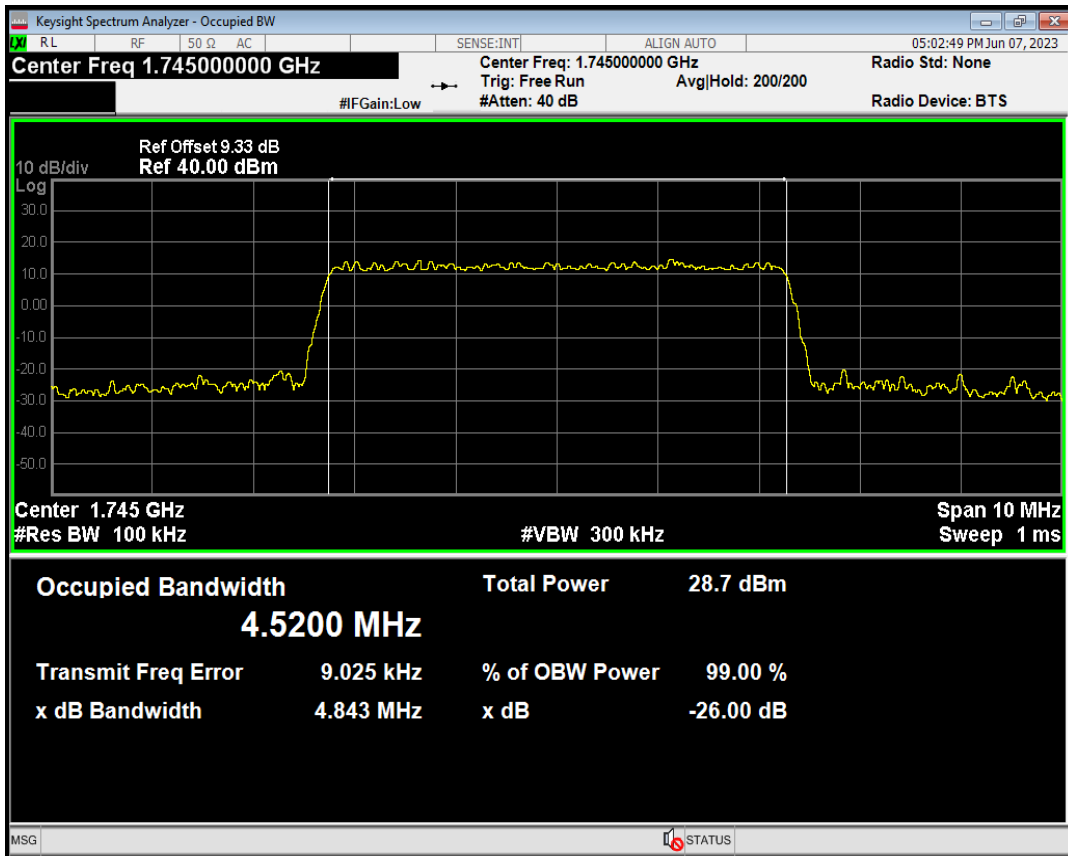

Band66 QPSK BW=5MHz Channel=132322 RB Size=25 Position=#0