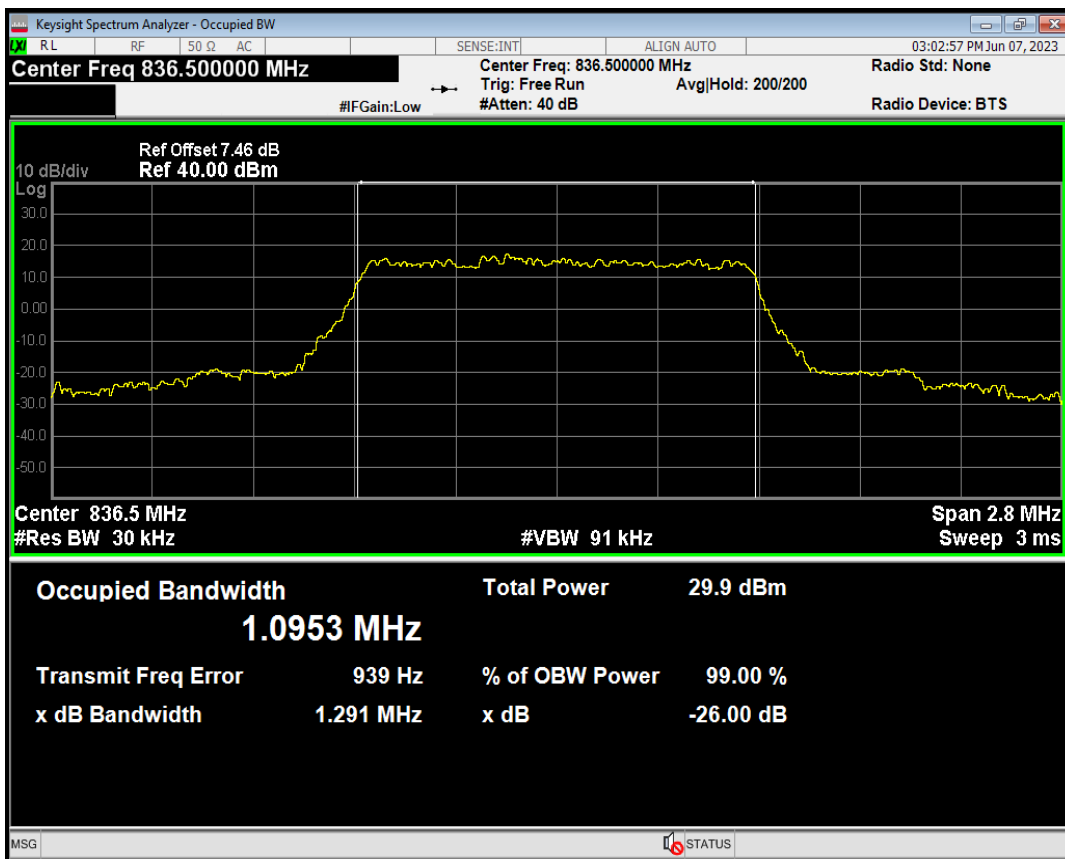

Band5 QPSK BW=1.4MHz Channel=20407 RB Size=6 Position=#0

Band5 QAM16 BW=1.4MHz Channel=20407 RB Size=6 Position=#0

Band5 QPSK BW=1.4MHz Channel=20525 RB Size=6 Position=#0

Band5 QAM16 BW=1.4MHz Channel=20525 RB Size=6 Position=#0