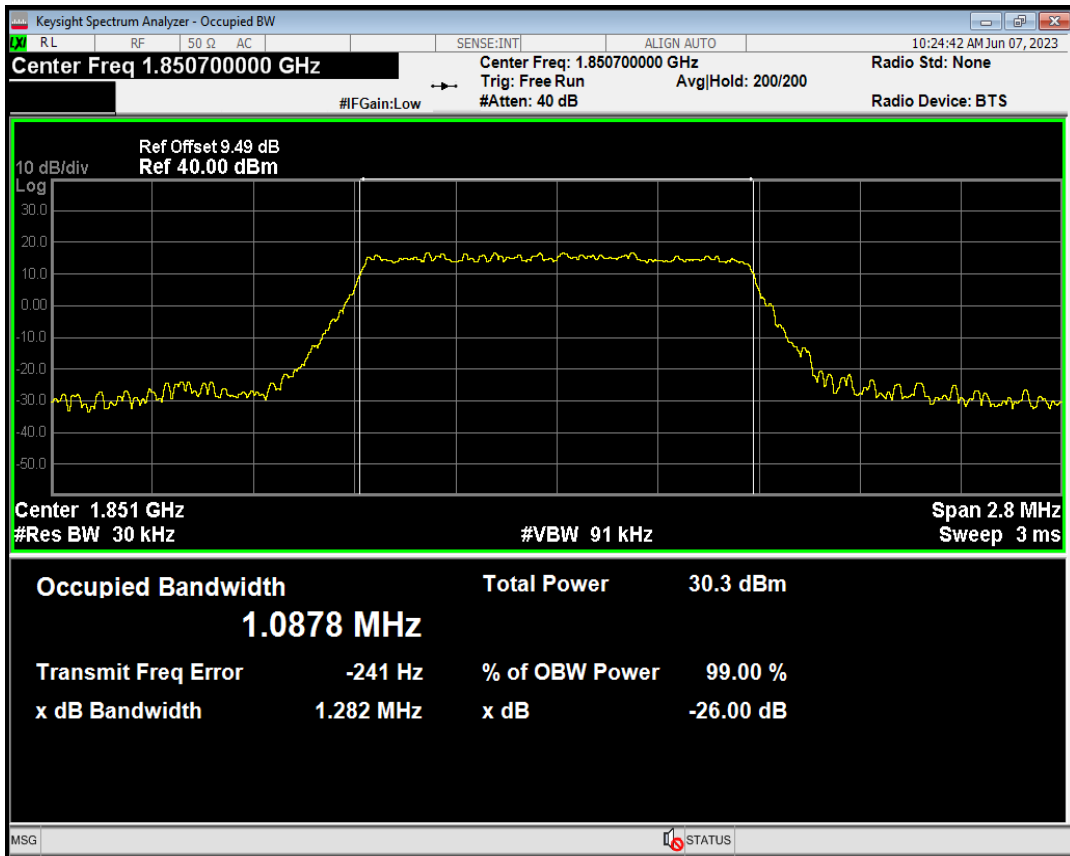

Band2 QPSK BW=1.4MHz Channel=18607 RB Size=6 Position=#0