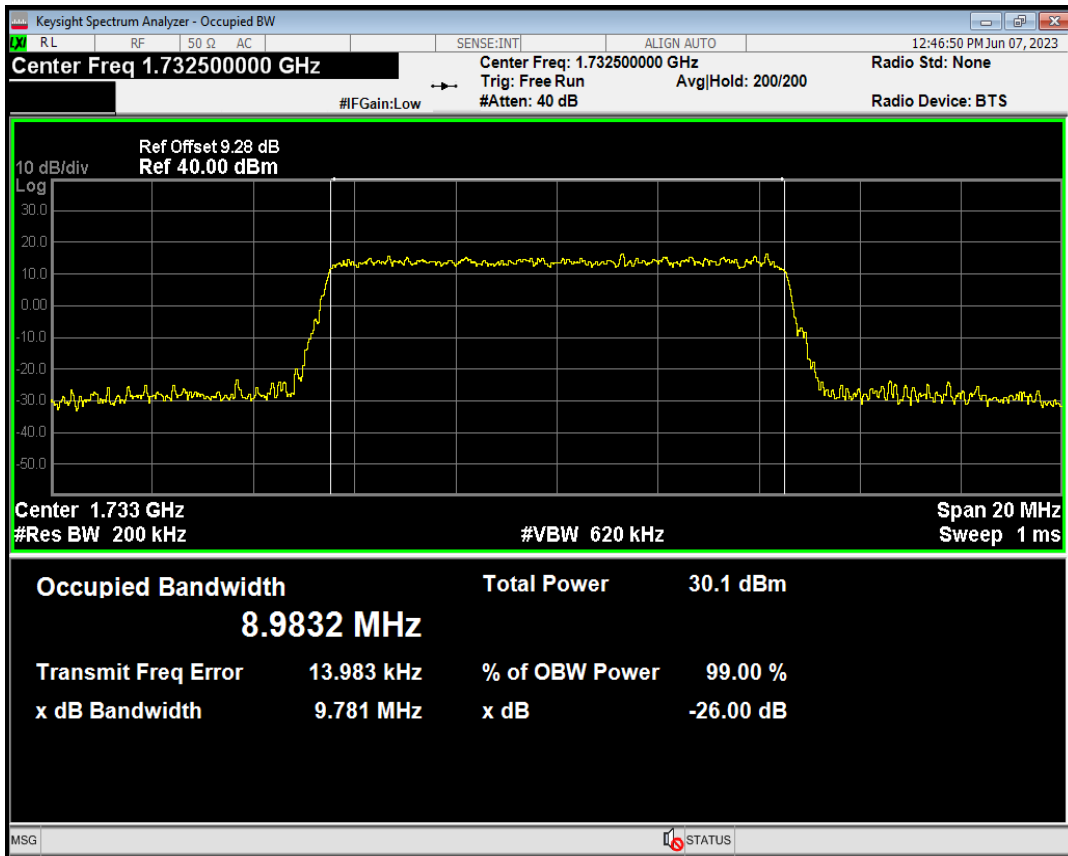

Band4 QPSK BW=10MHz Channel=20175 RB Size=50 Position=#0