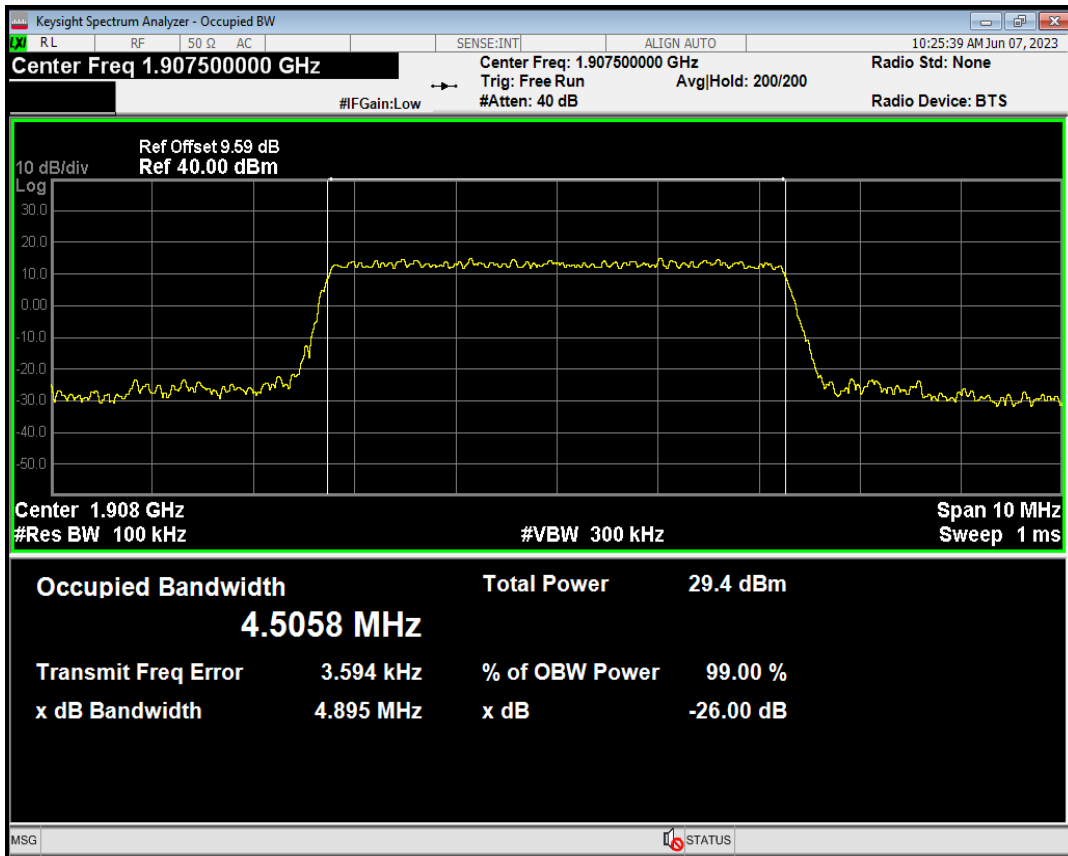

Band2 QAM16 BW=5MHz Channel=19175 RB Size=25 Position=#0