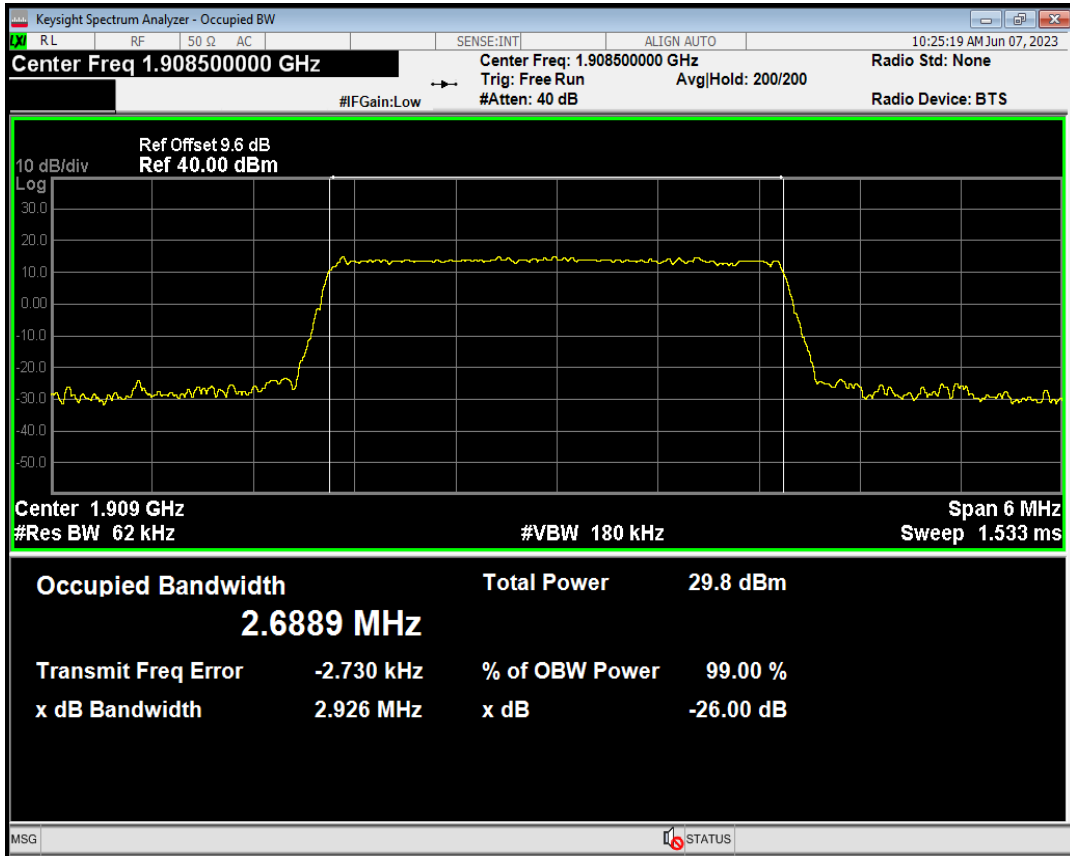

Band2 QAM16 BW=3MHz Channel=18900 RB Size=15 Position=#0

Band2 QPSK BW=3MHz Channel=18900 RB Size=15 Position=#0

Band2 QPSK BW=3MHz Channel=19185 RB Size=15 Position=#0

Band2 QAM16 BW=3MHz Channel=19185 RB Size=15 Position=#0