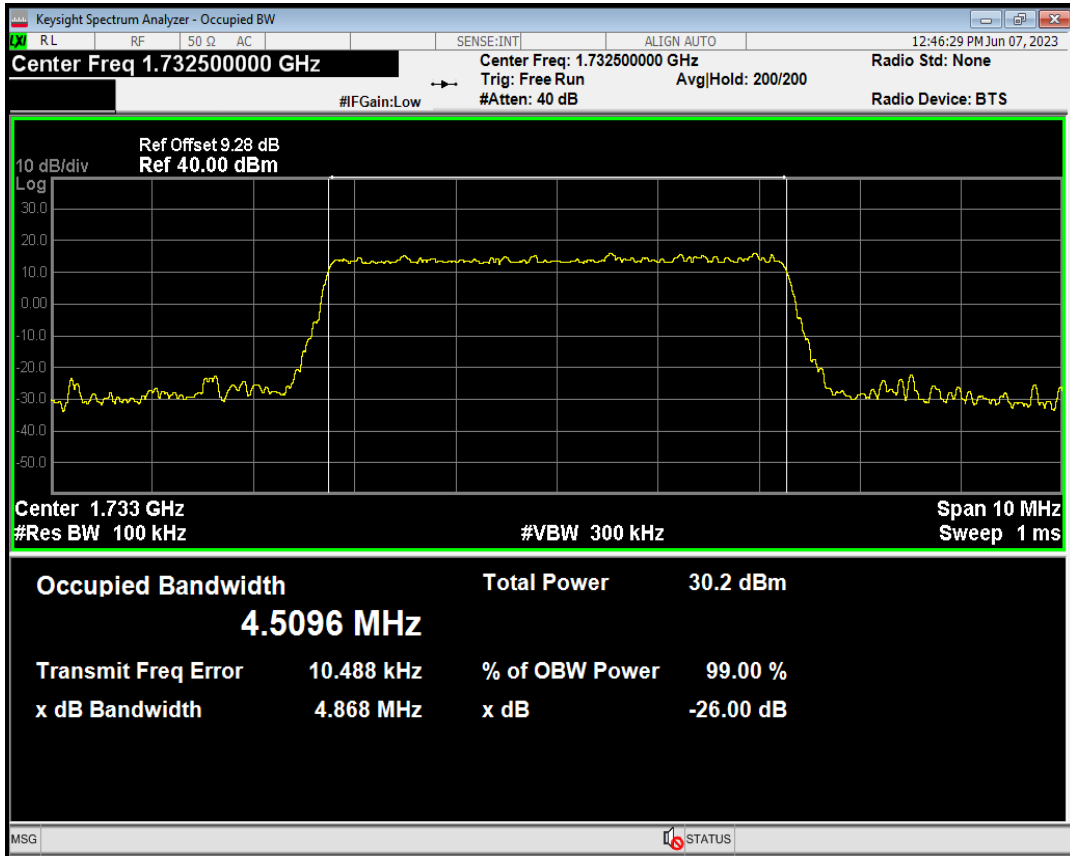

Band4 QPSK BW=5MHz Channel=20175 RB Size=25 Position=#0