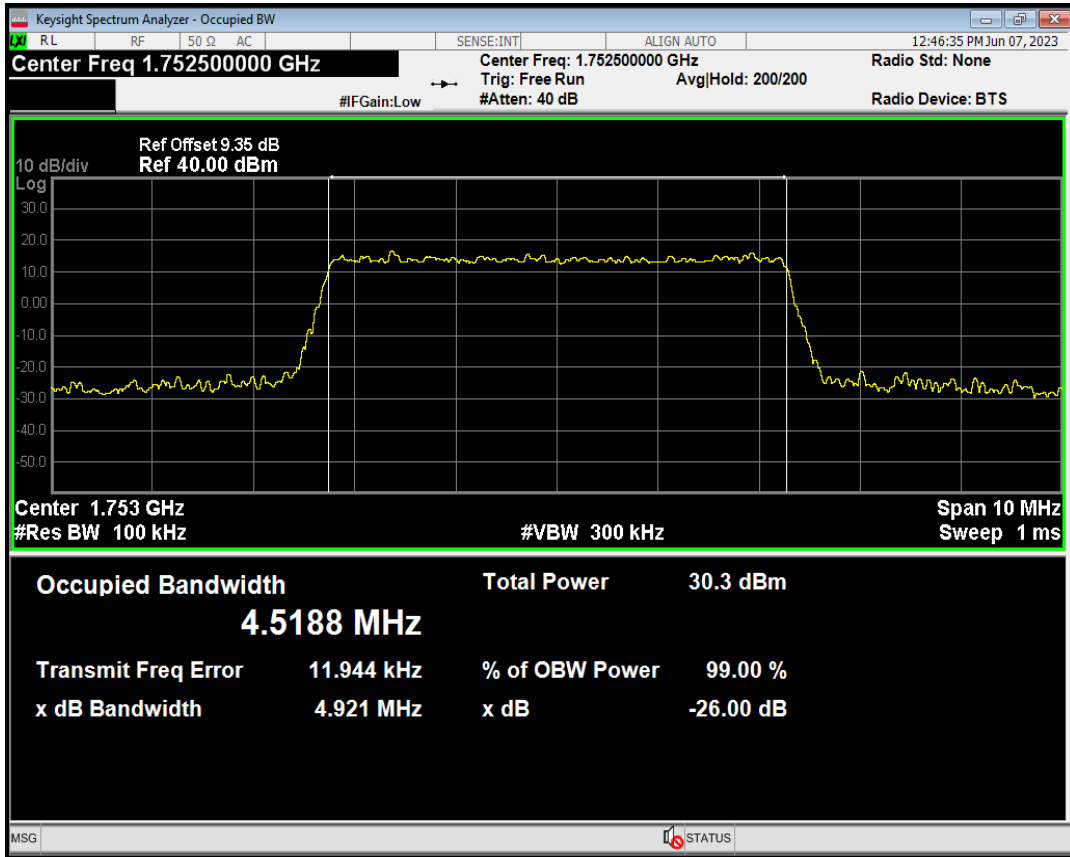

Band4 QPSK BW=5MHz Channel=20375 RB Size=25 Position=#0