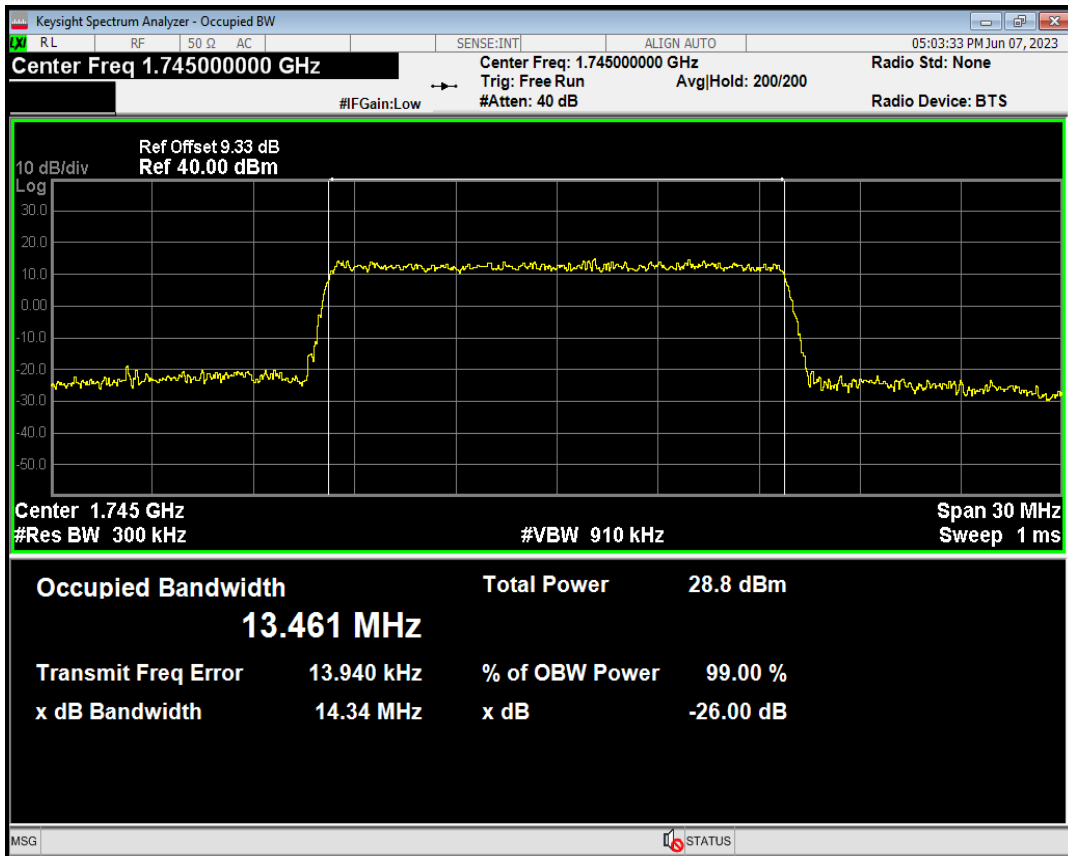

Band66 QAM16 BW=10MHz Channel=132622 RB Size=50 Position=#0

Band66 QAM16 BW=15MHz Channel=132047 RB Size=75 Position=#0

Band66 QAM16 BW=15MHz Channel=132322 RB Size=75 Position=#0

Band66 QPSK BW=15MHz Channel=132322 RB Size=75 Position=#0