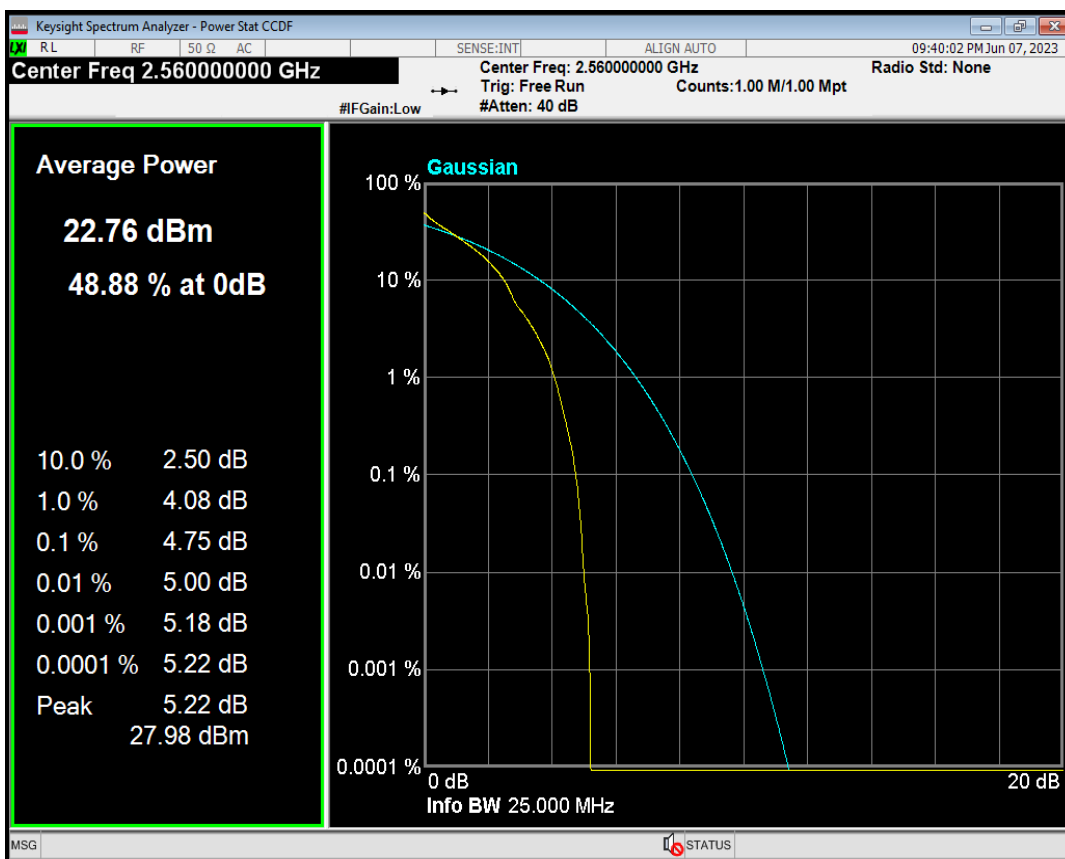

Band7 QPSK BW=20MHz Channel=21350 RB Size=1 Position=#0