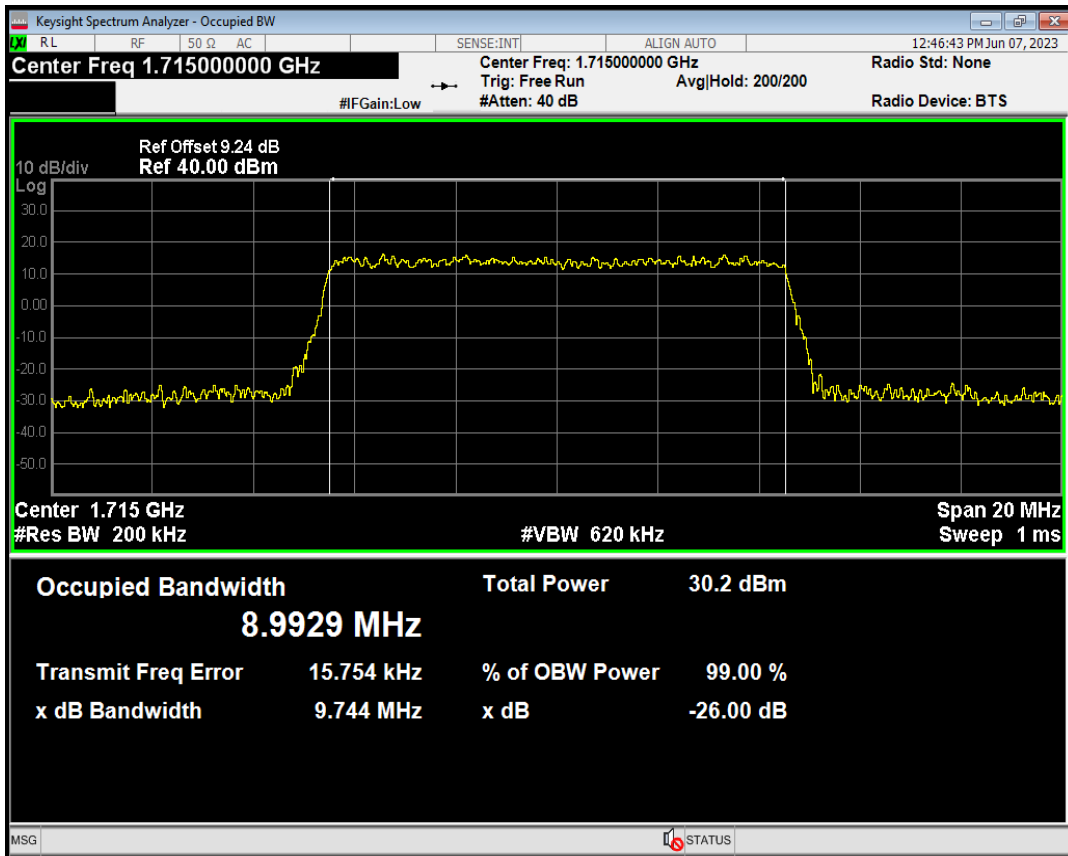

Band4 QPSK BW=10MHz Channel=20000 RB Size=50 Position=#0