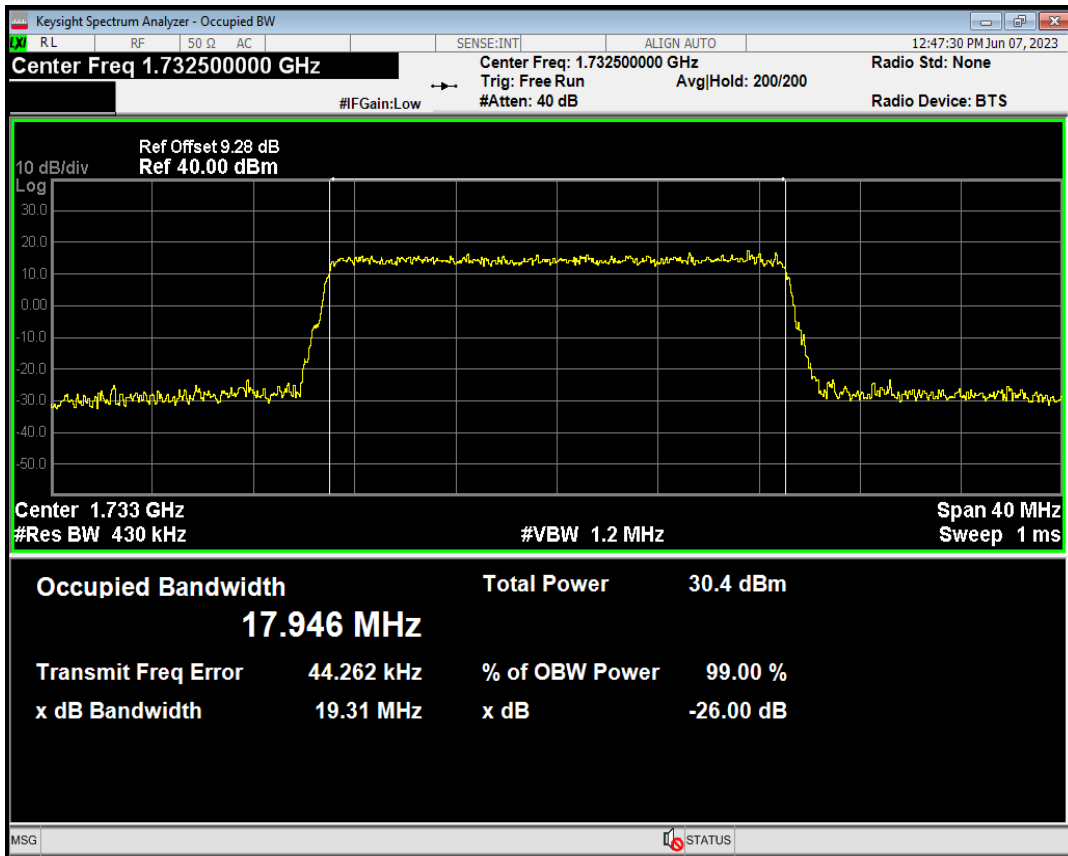

Band4 QPSK BW=20MHz Channel=20175 RB Size=100 Position=#0