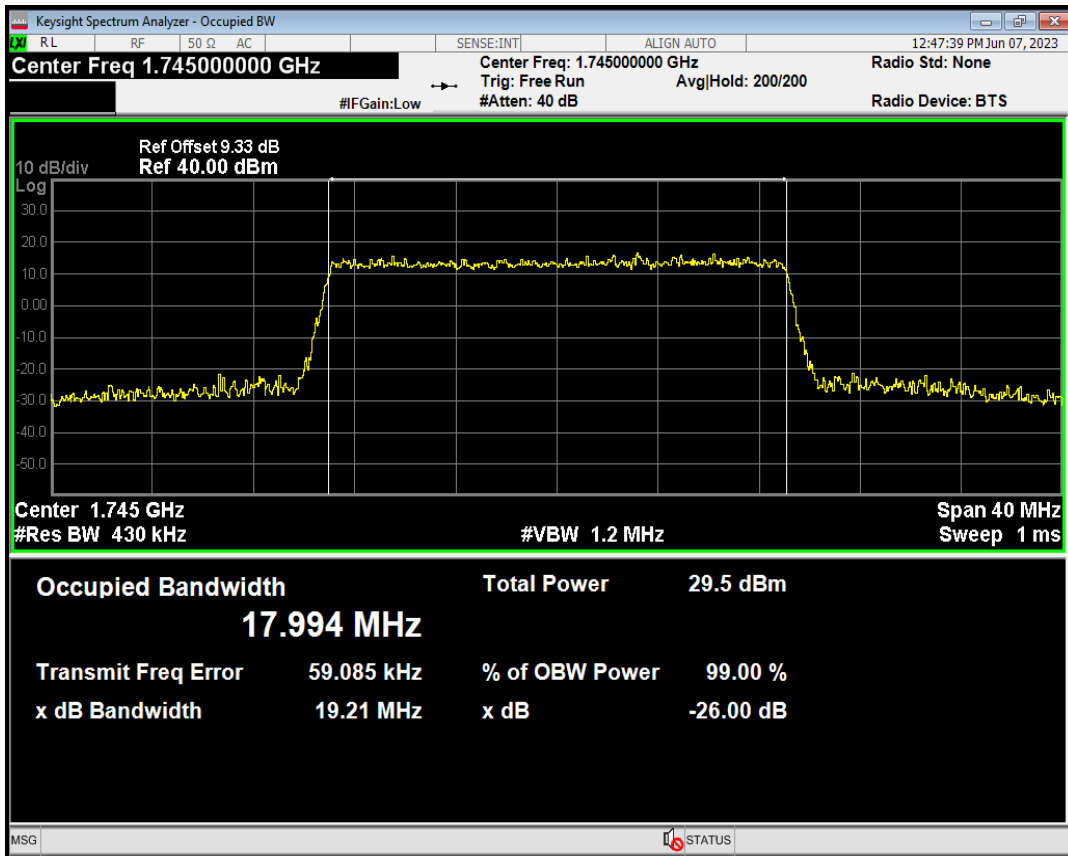

Band4 QAM16 BW=20MHz Channel=20300 RB Size=100 Position=#0