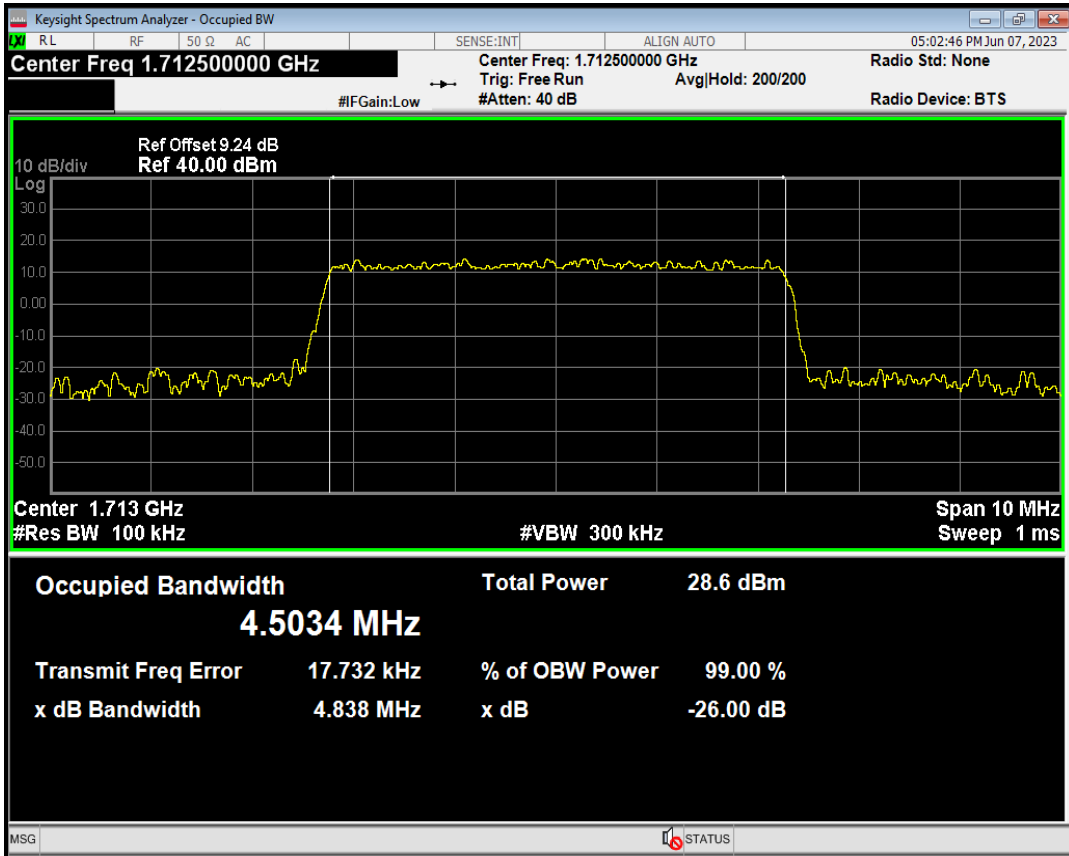

Band66 QAM16 BW=5MHz Channel=131997 RB Size=25 Position=#0