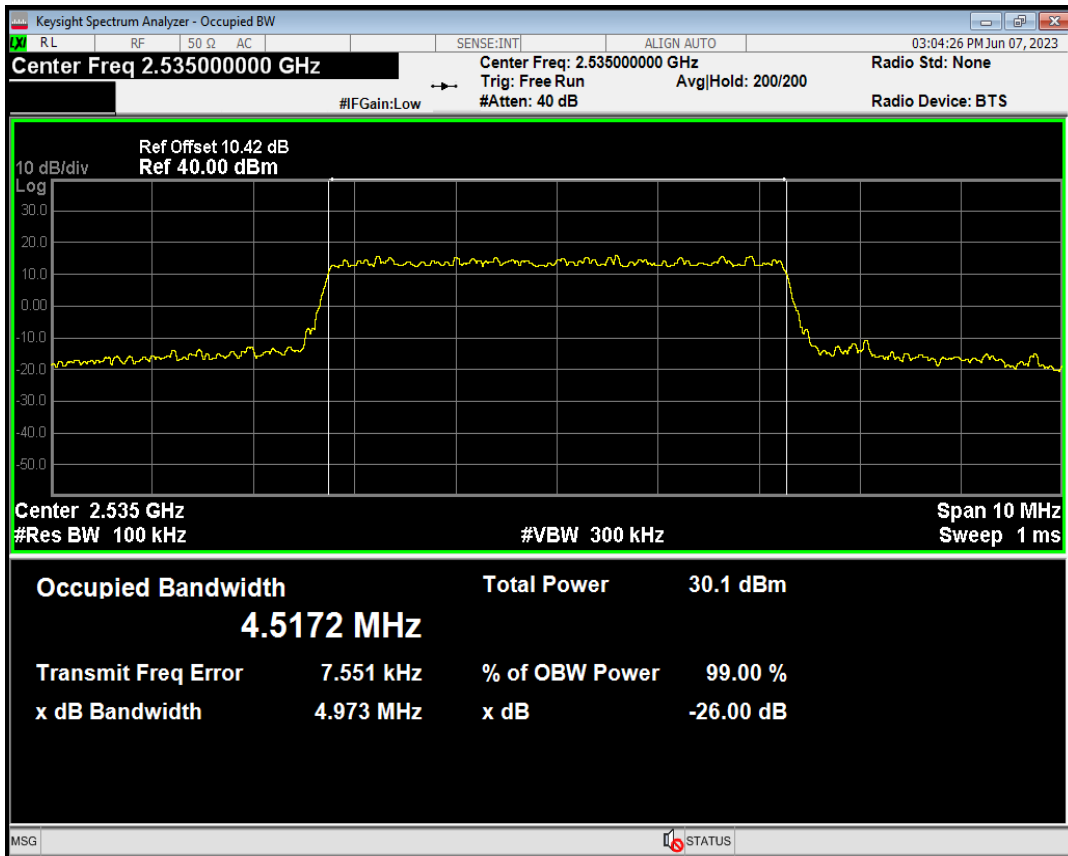

Band7 QPSK BW=5MHz Channel=20775 RB Size=25 Position=#0

Band7 QAM16 BW=5MHz Channel=20775 RB Size=25 Position=#0

Band7 QAM16 BW=5MHz Channel=21100 RB Size=25 Position=#0

Band7 QPSK BW=5MHz Channel=21100 RB Size=25 Position=#0