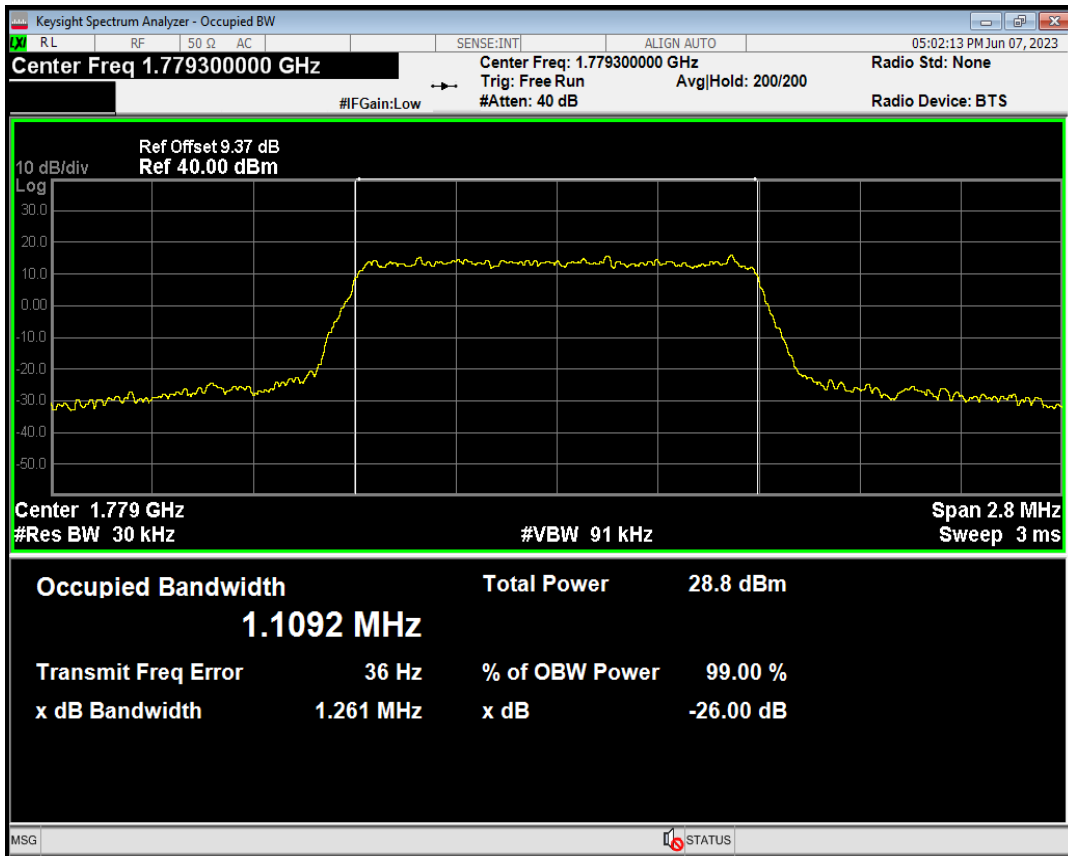

Band66 QPSK BW=1.4MHz Channel=132665 RB Size=6 Position=#0