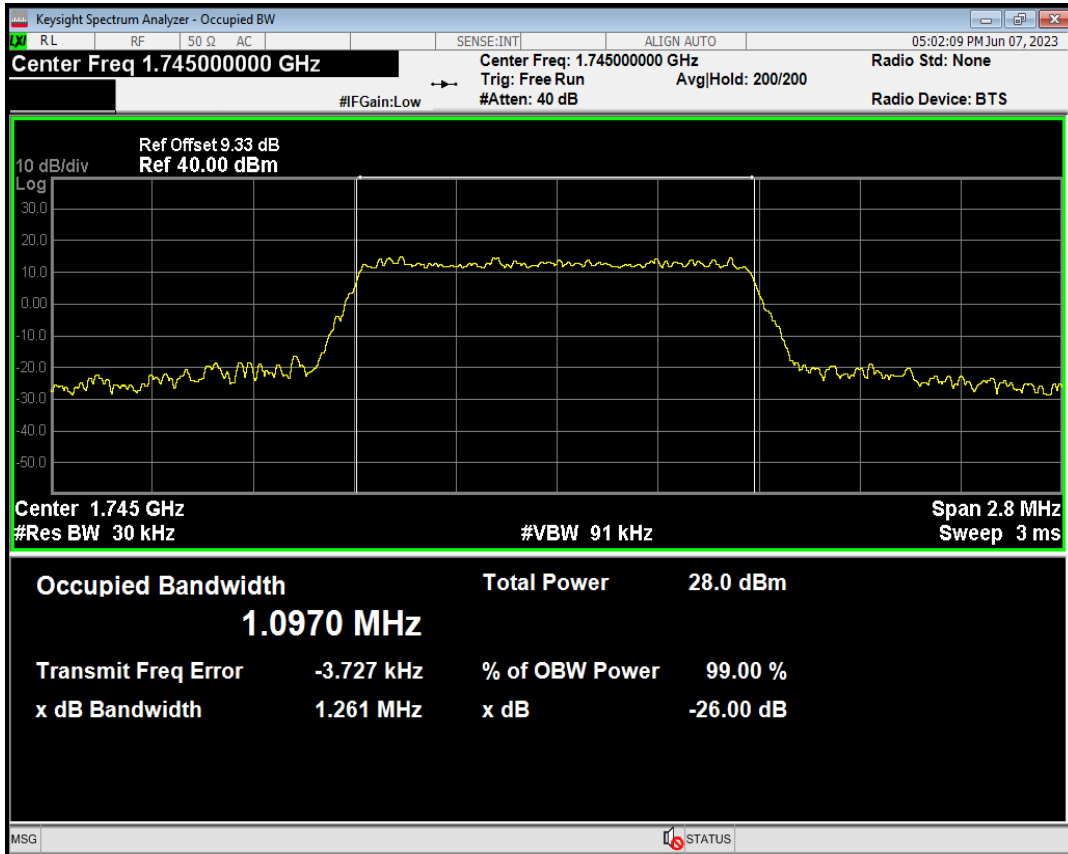

Band66 QPSK BW=1.4MHz Channel=131979 RB Size=6 Position=#0

Band66 QAM16 BW=1.4MHz Channel=131979 RB Size=6 Position=#0

Band66 QPSK BW=1.4MHz Channel=132322 RB Size=6 Position=#0

Band66 QAM16 BW=1.4MHz Channel=132322 RB Size=6 Position=#0