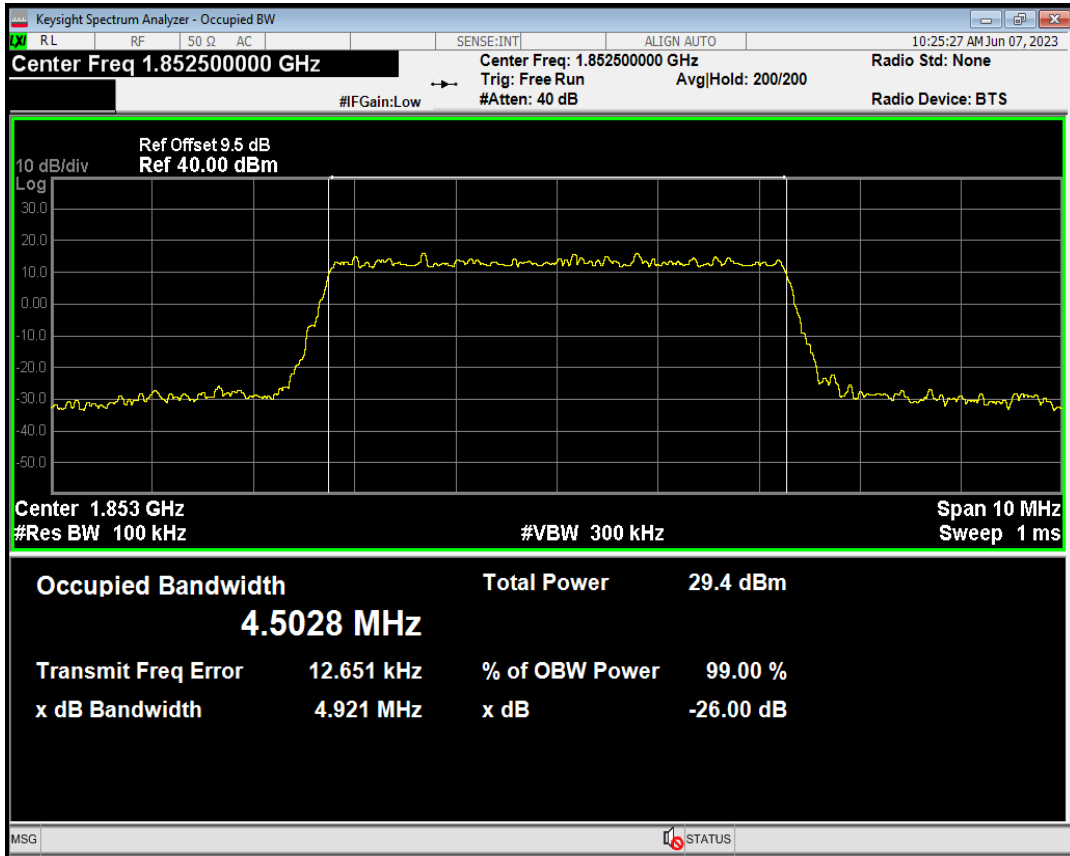

Band2 QAM16 BW=5MHz Channel=18625 RB Size=25 Position=#0