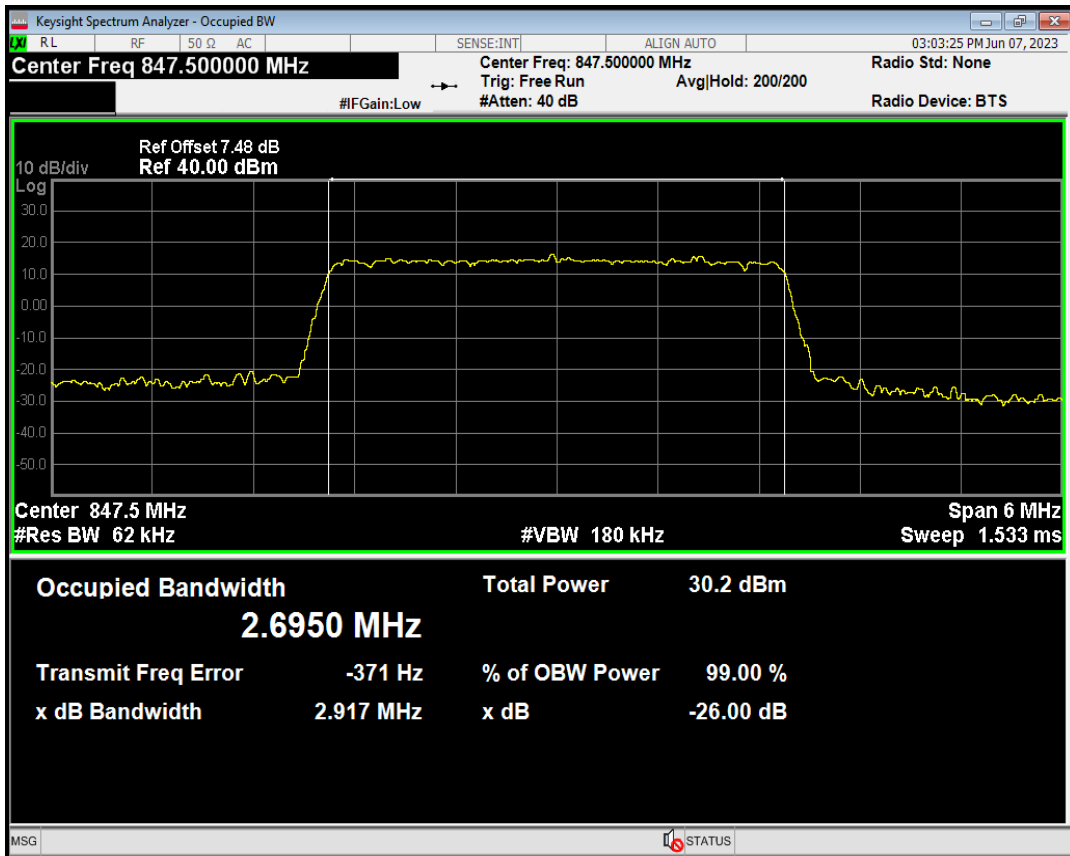

Band5 QAM16 BW=3MHz Channel=20415 RB Size=15 Position=#0

Band5 QAM16 BW=3MHz Channel=20525 RB Size=15 Position=#0

Band5 QPSK BW=3MHz Channel=20635 RB Size=15 Position=#0

Band5 QAM16 BW=3MHz Channel=20635 RB Size=15 Position=#0