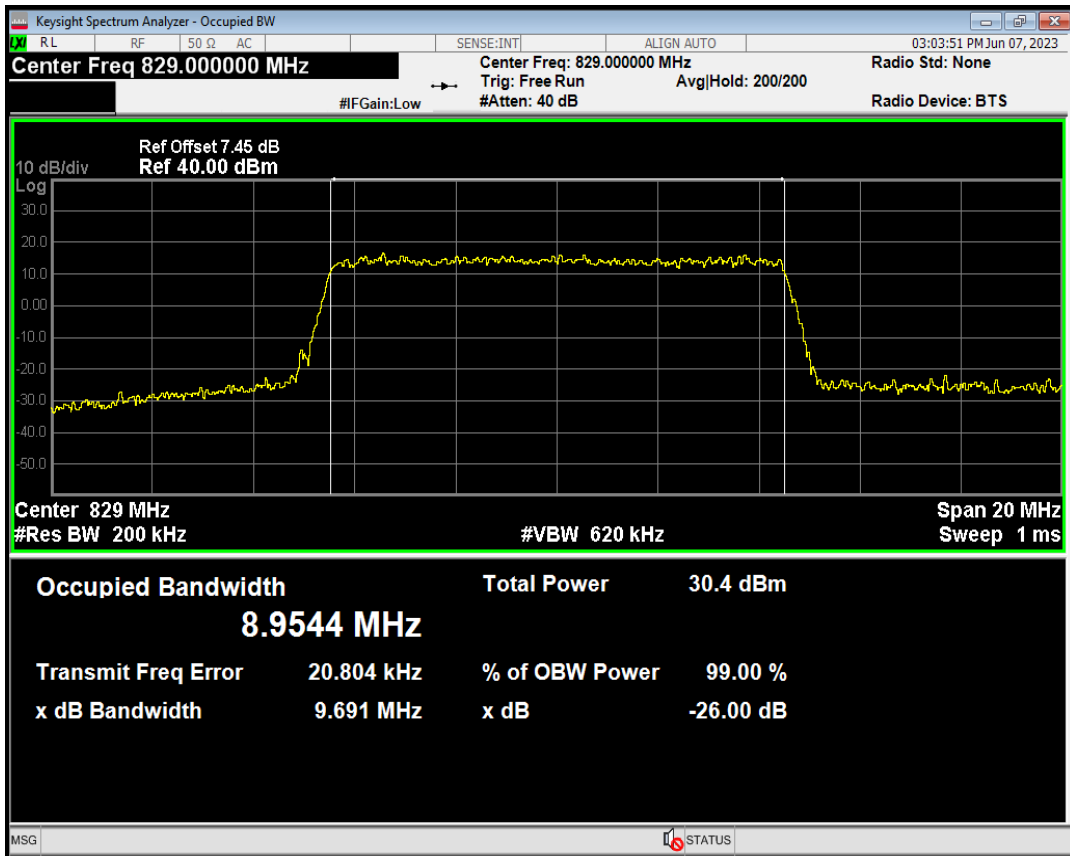

Band5 QPSK BW=10MHz Channel=20450 RB Size=50 Position=#0