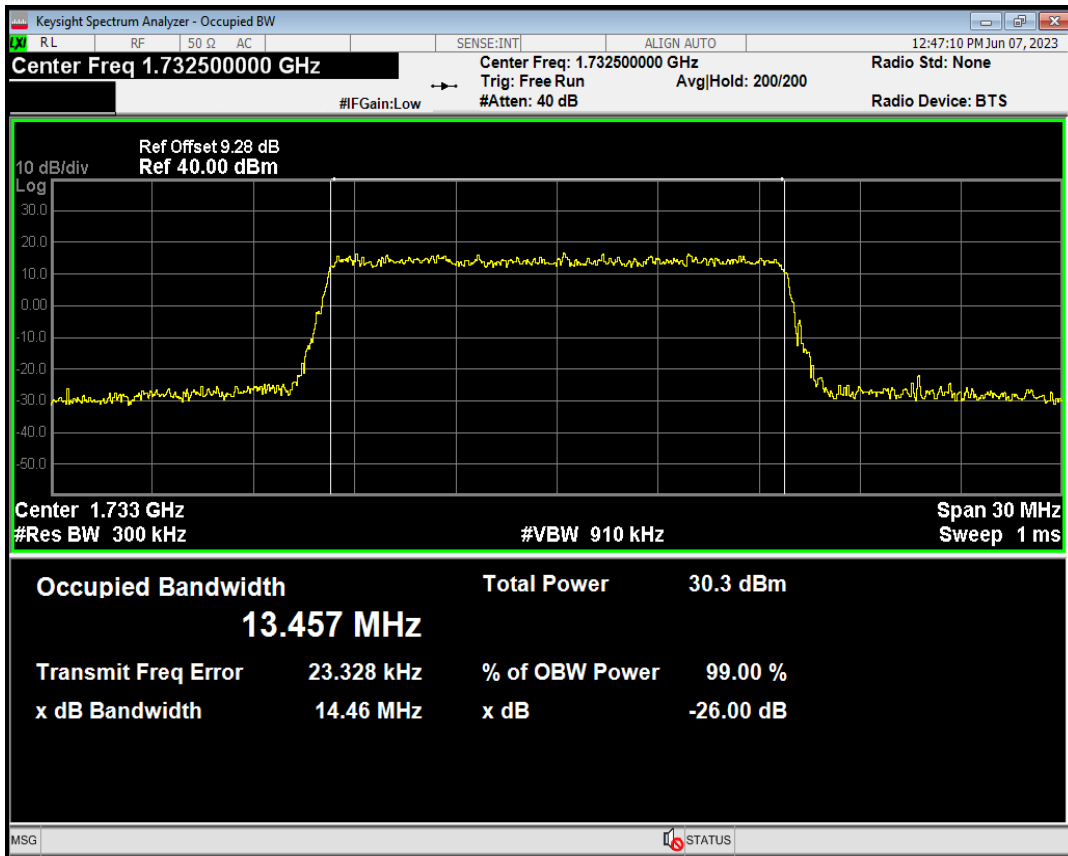

Band4 QPSK BW=15MHz Channel=20175 RB Size=75 Position=#0