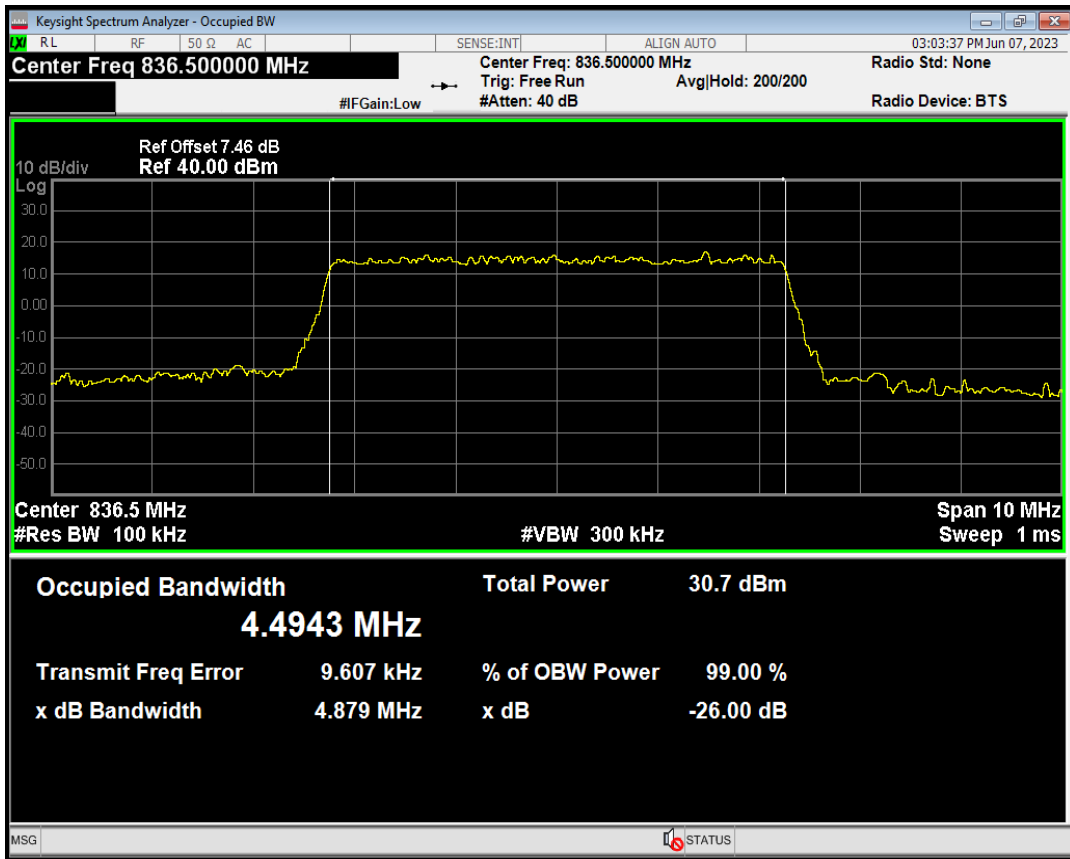

Band5 QPSK BW=5MHz Channel=20525 RB Size=25 Position=#0