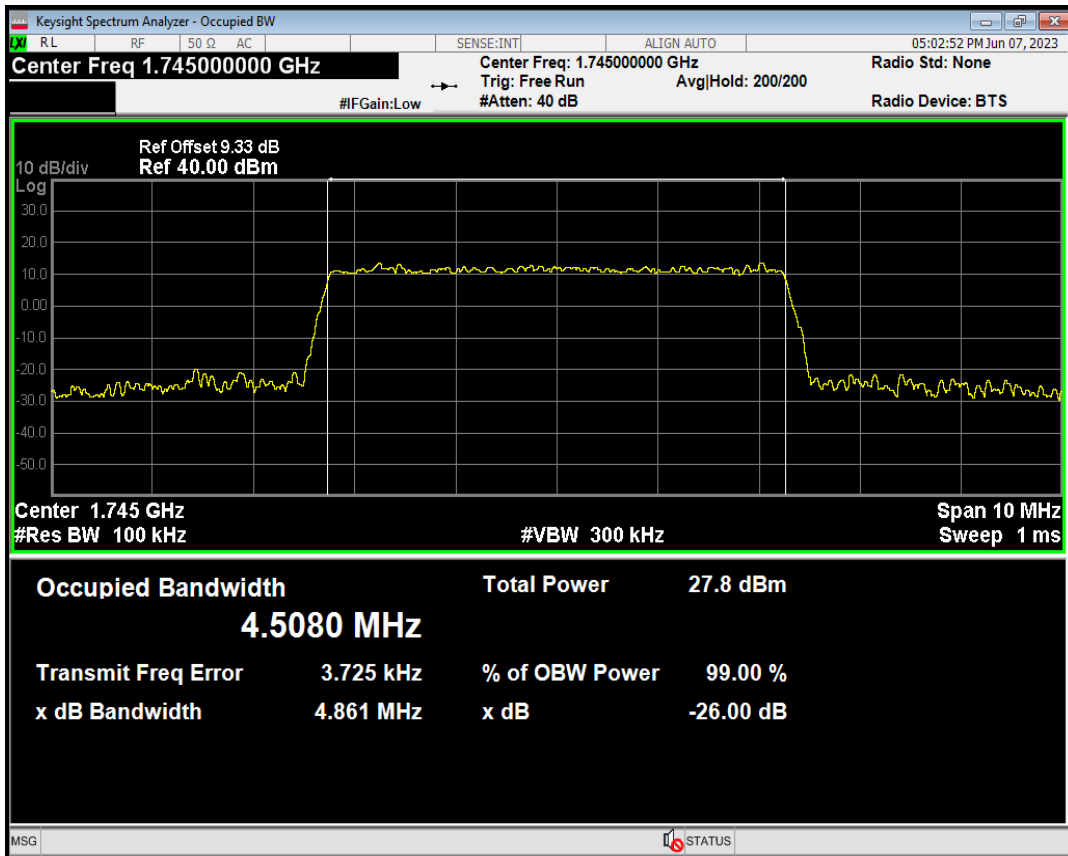

Band66 QPSK BW=5MHz Channel=131997 RB Size=25 Position=#0

Band66 QAM16 BW=5MHz Channel=131997 RB Size=25 Position=#0

Band66 QPSK BW=5MHz Channel=132322 RB Size=25 Position=#0

Band66 QAM16 BW=5MHz Channel=132322 RB Size=25 Position=#0