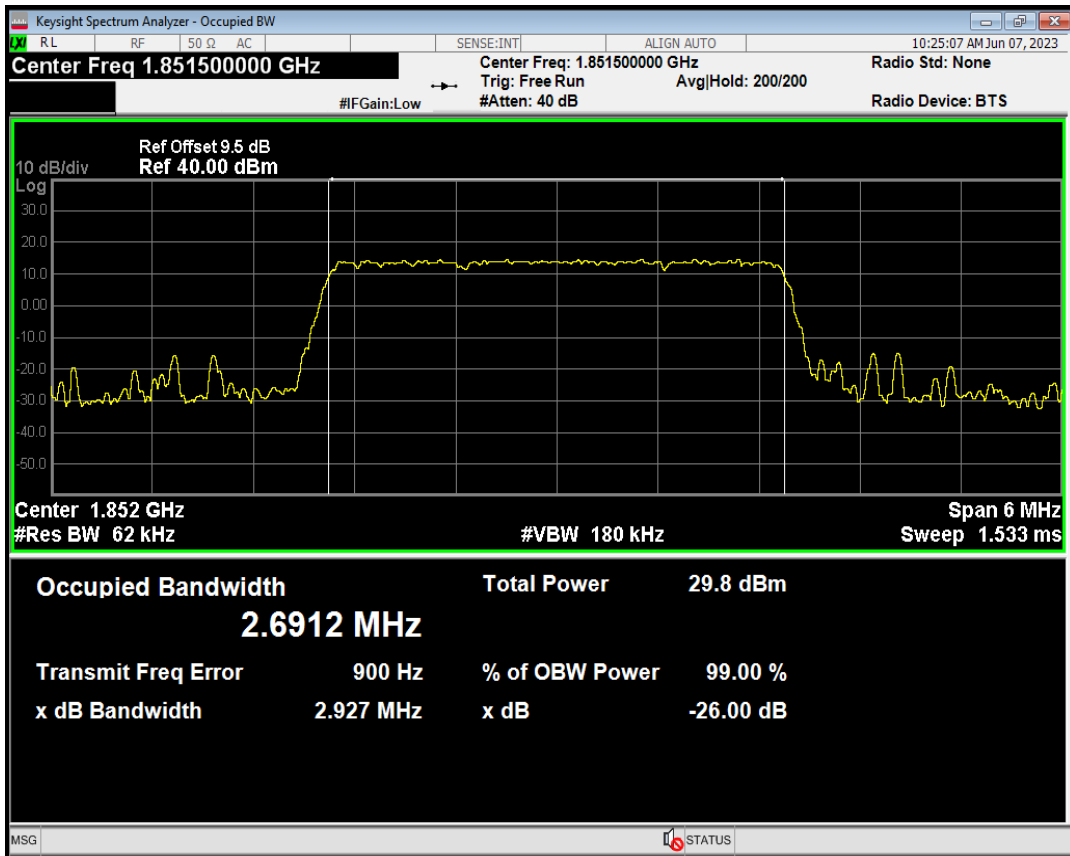

Band2 QAM16 BW=3MHz Channel=18615 RB Size=15 Position=#0