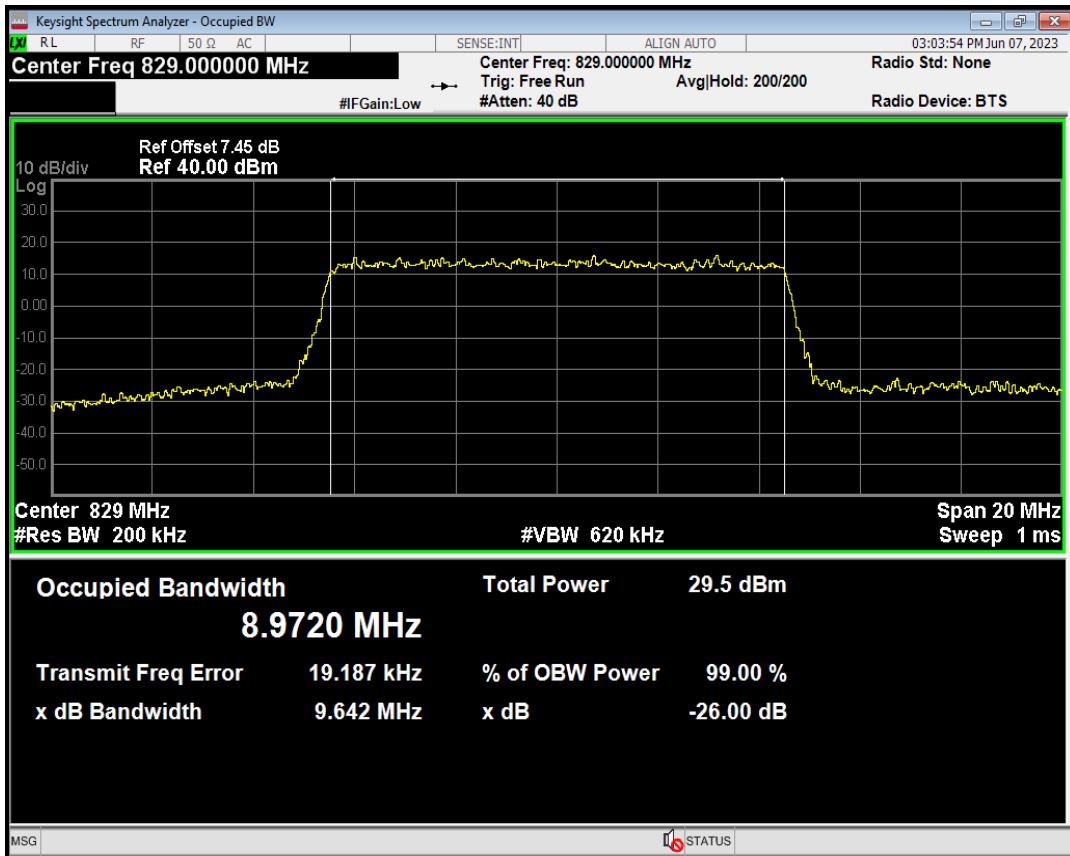

Band5 QPSK BW=5MHz Channel=20625 RB Size=25 Position=#0

Band5 QAM16 BW=5MHz Channel=20625 RB Size=25 Position=#0

Band5 QPSK BW=10MHz Channel=20450 RB Size=50 Position=#0

Band5 QAM16 BW=10MHz Channel=20450 RB Size=50 Position=#0