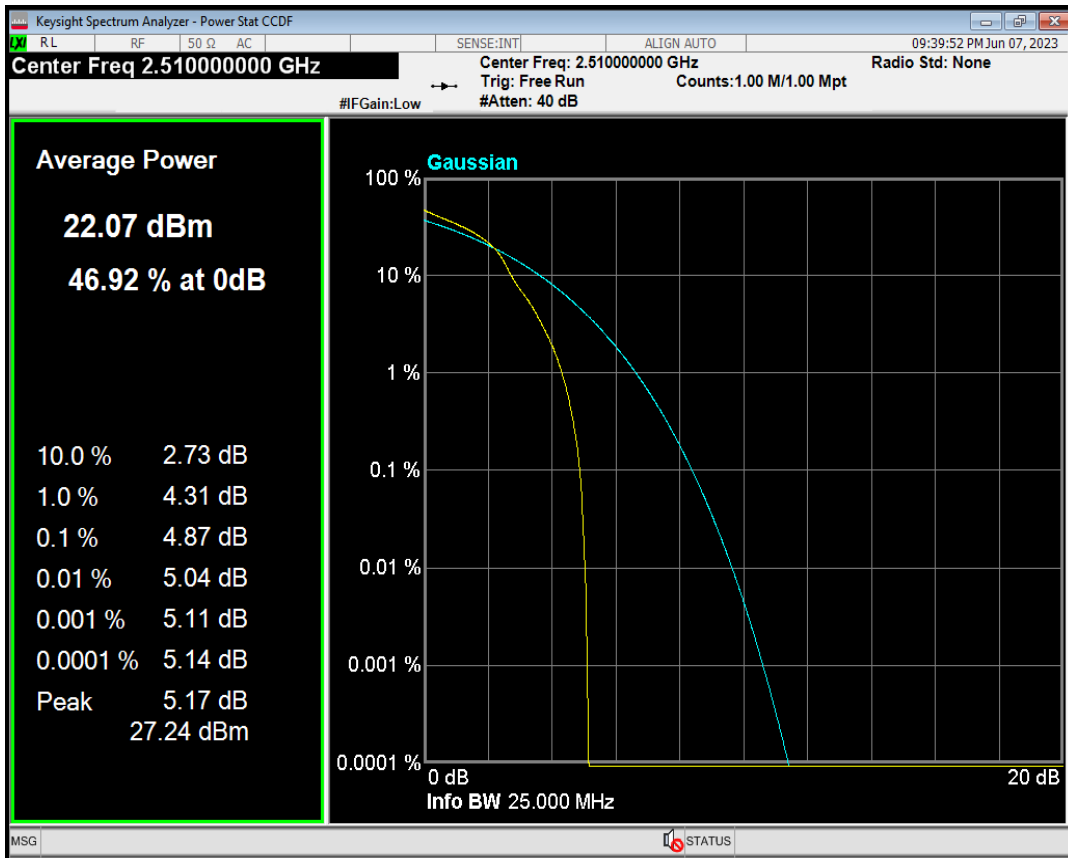

Band7 QPSK BW=15MHz Channel=21375 RB Size=1 Position=#0

Band7 QAM16 BW=15MHz Channel=21375 RB Size=1 Position=#0

Band7 QPSK BW=20MHz Channel=20850 RB Size=1 Position=#0

Band7 QAM16 BW=20MHz Channel=20850 RB Size=1 Position=#0