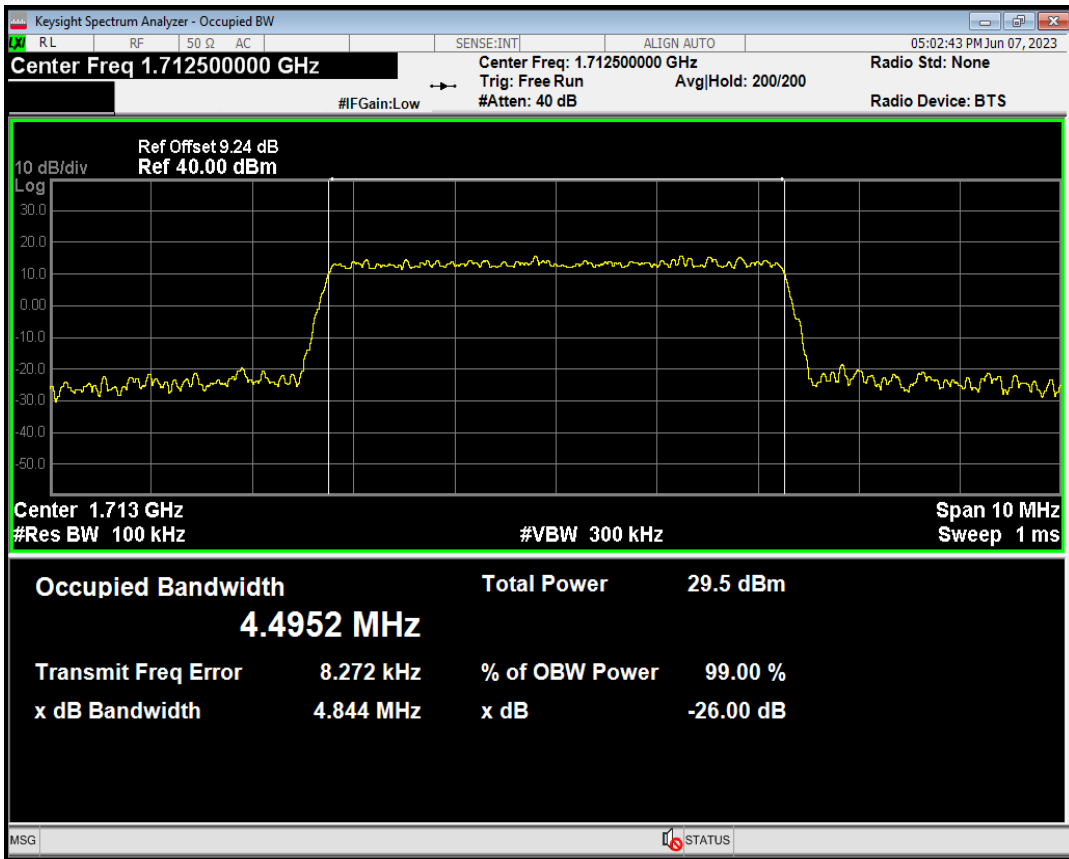

Band66 QPSK BW=5MHz Channel=131997 RB Size=25 Position=#0