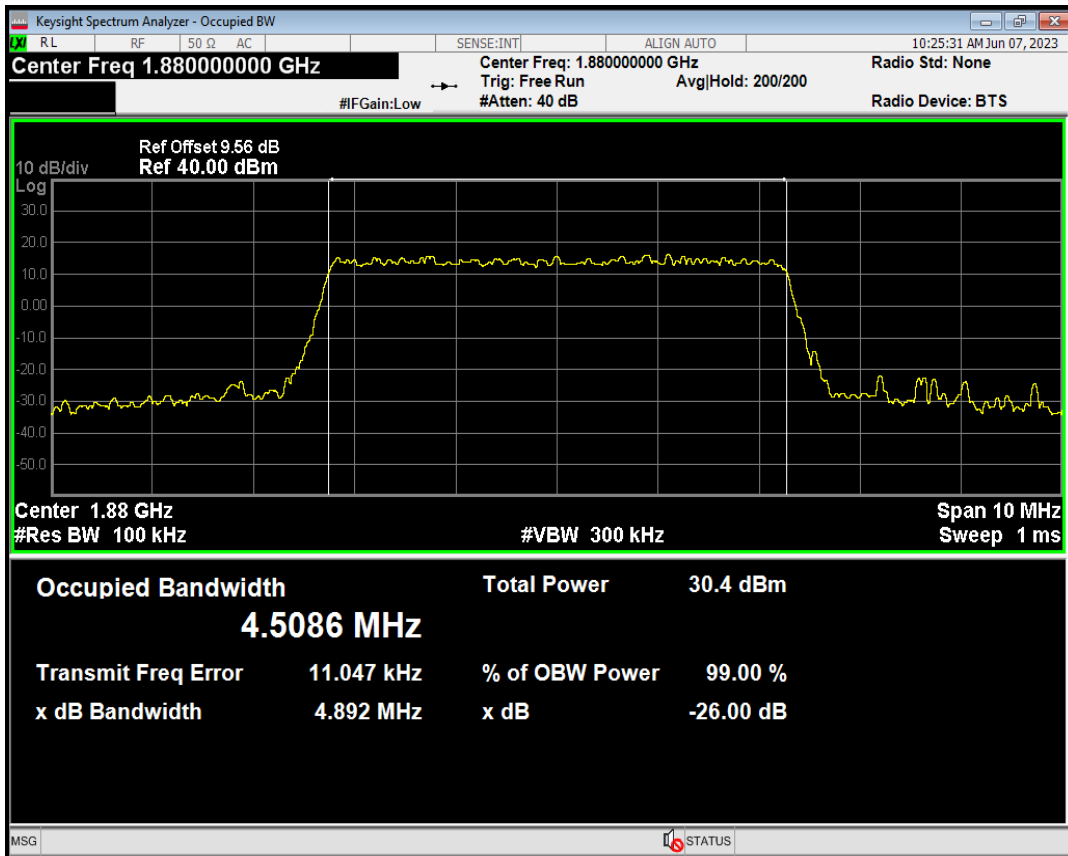

Band2 QPSK BW=5MHz Channel=18625 RB Size=25 Position=#0

Band2 QAM16 BW=5MHz Channel=18625 RB Size=25 Position=#0

Band2 QAM16 BW=5MHz Channel=18900 RB Size=25 Position=#0

Band2 QPSK BW=5MHz Channel=18900 RB Size=25 Position=#0