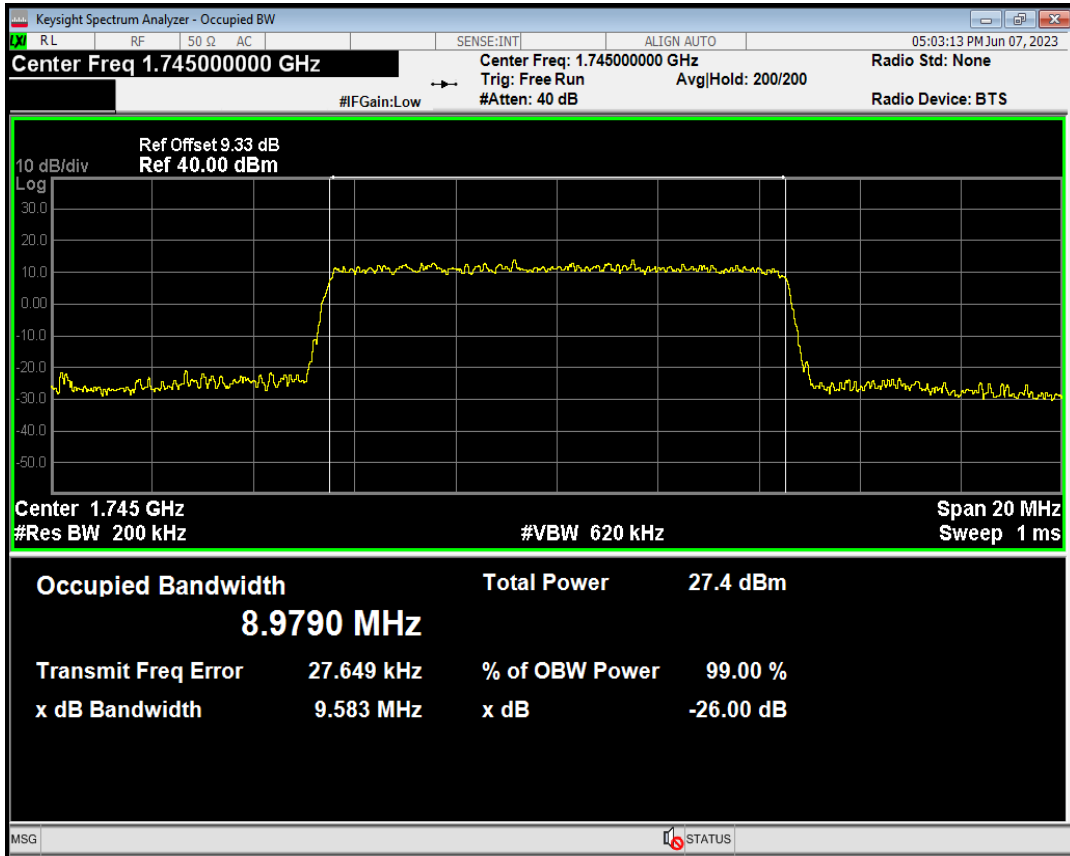

Band66 QAM16 BW=10MHz Channel=132322 RB Size=50 Position=#0