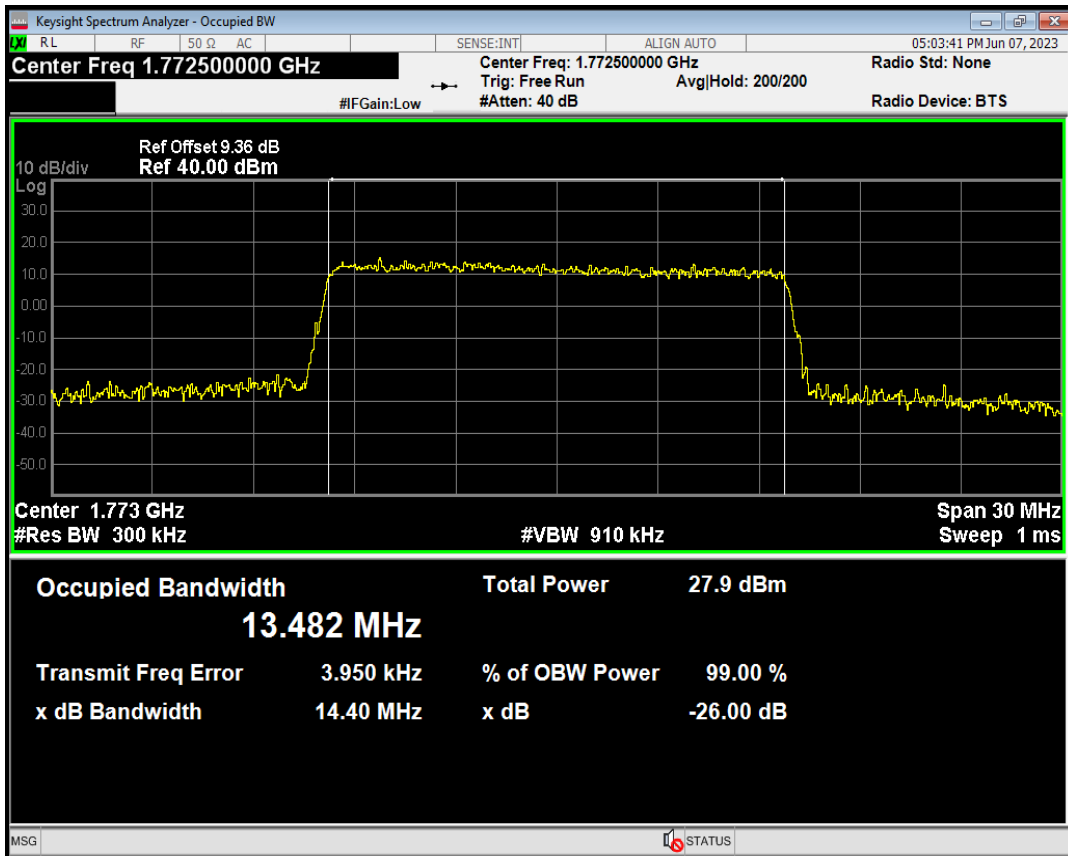

Band66 QAM16 BW=15MHz Channel=132597 RB Size=75 Position=#0