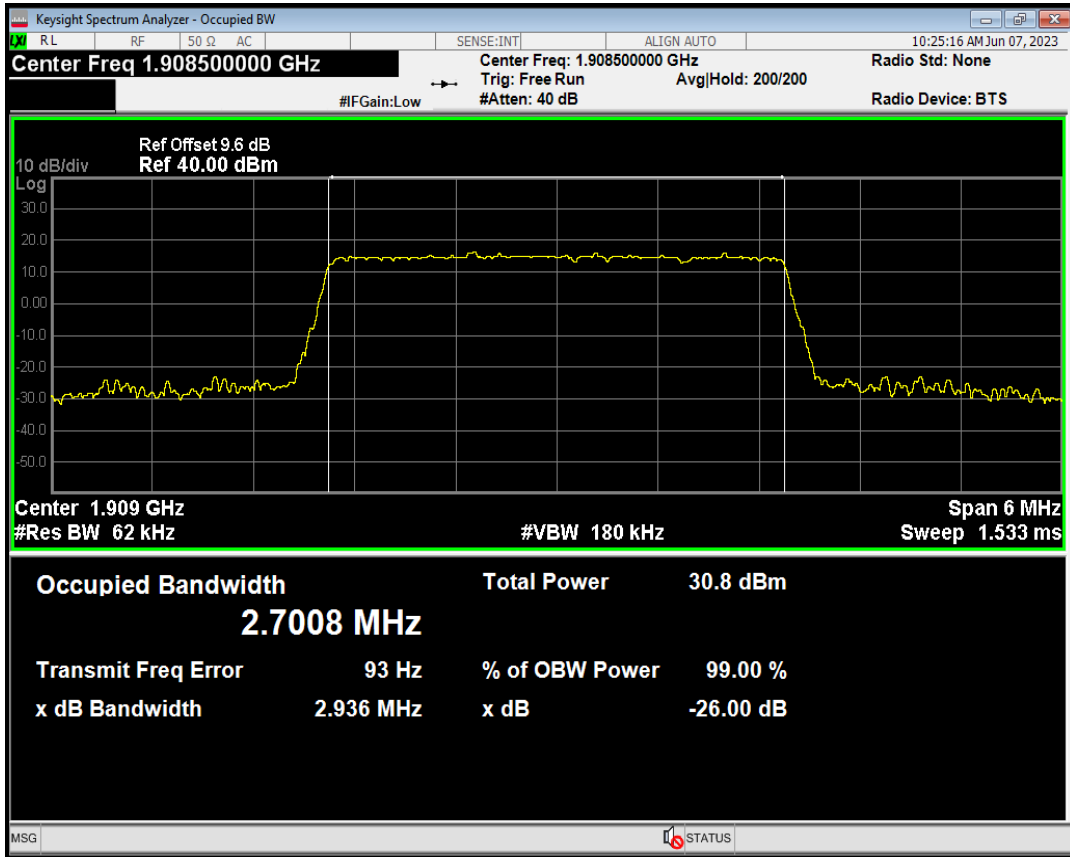

Band2 QPSK BW=3MHz Channel=19185 RB Size=15 Position=#0