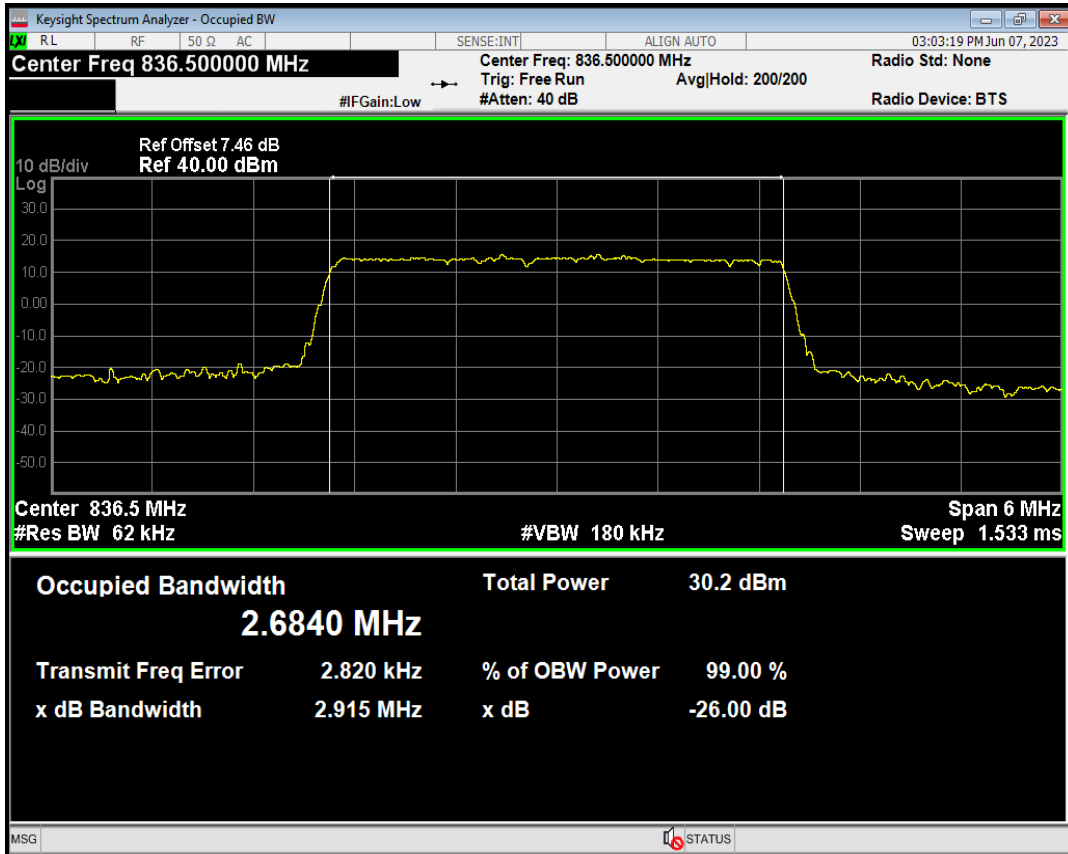

Band5 QAM16 BW=3MHz Channel=20525 RB Size=15 Position=#0