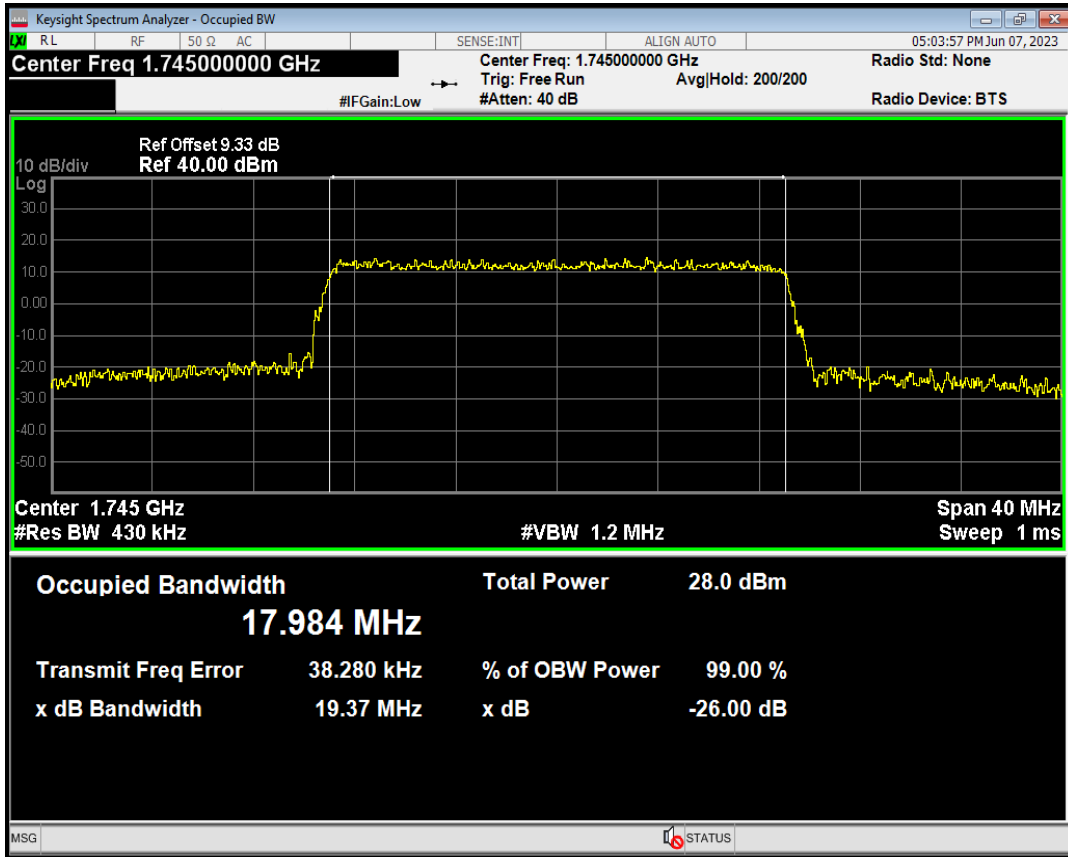

Band66 QAM16 BW=20MHz Channel=132322 RB Size=100 Position=#0