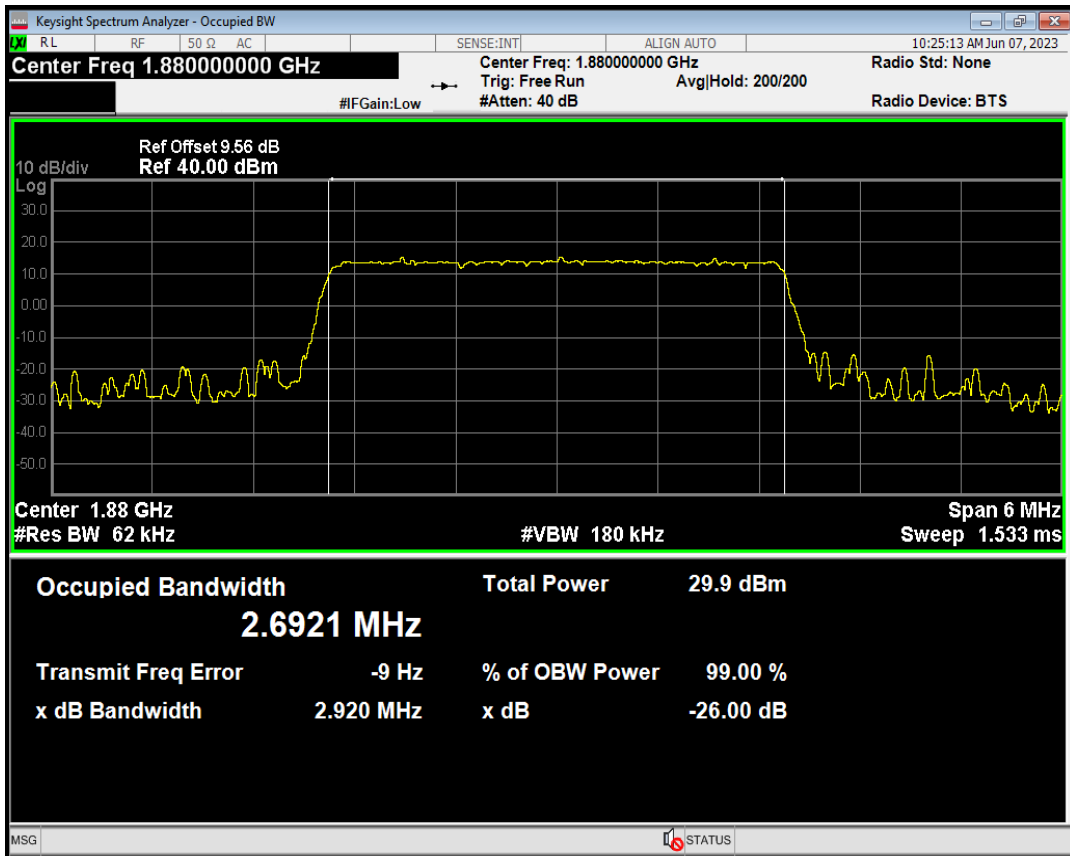

Band2 QAM16 BW=3MHz Channel=18900 RB Size=15 Position=#0