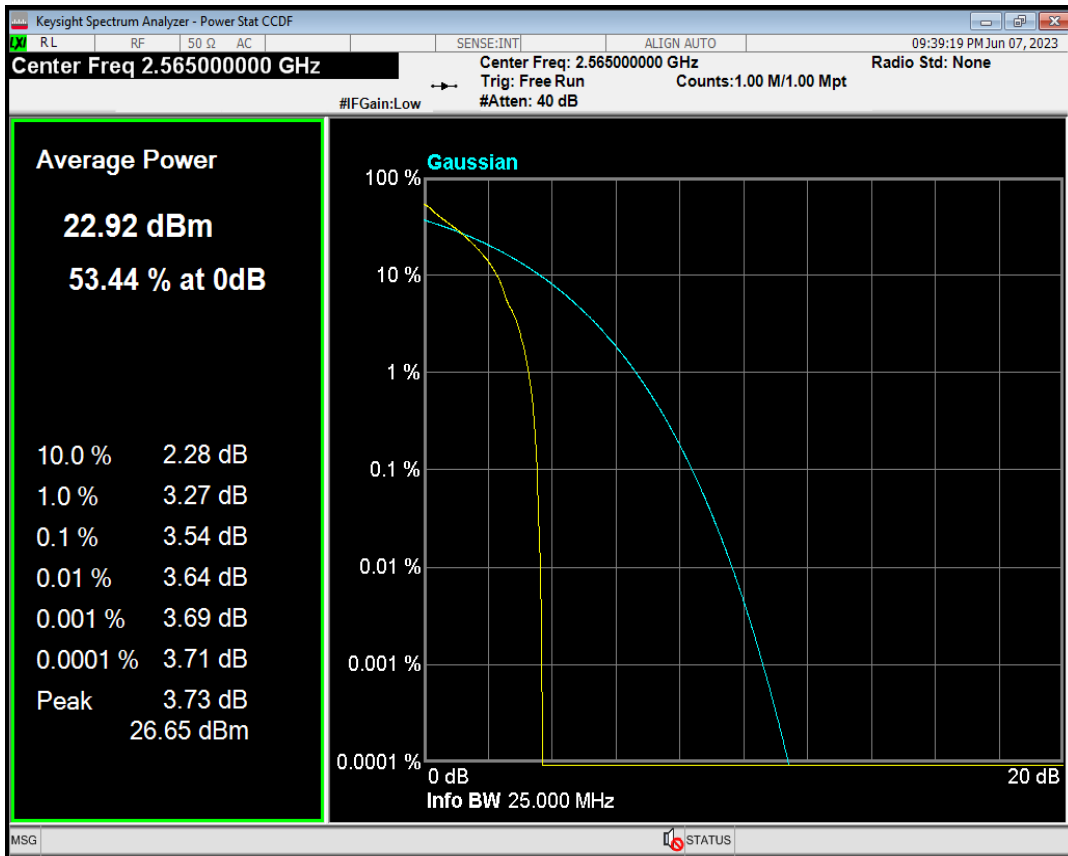

Band7 QPSK BW=10MHz Channel=21100 RB Size=1 Position=#0

Band7 QAM16 BW=10MHz Channel=21100 RB Size=1 Position=#0

Band7 QPSK BW=10MHz Channel=21400 RB Size=1 Position=#0

Band7 QAM16 BW=10MHz Channel=21400 RB Size=1 Position=#0