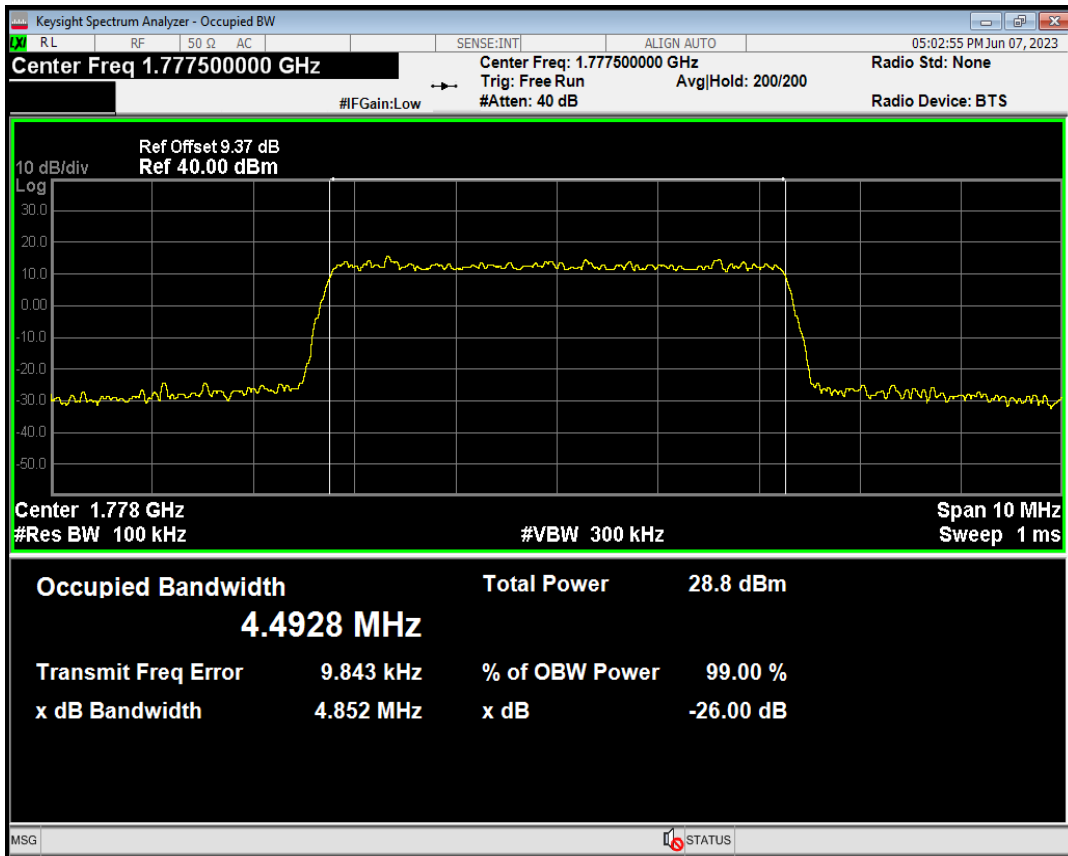

Band66 QPSK BW=5MHz Channel=132647 RB Size=25 Position=#0