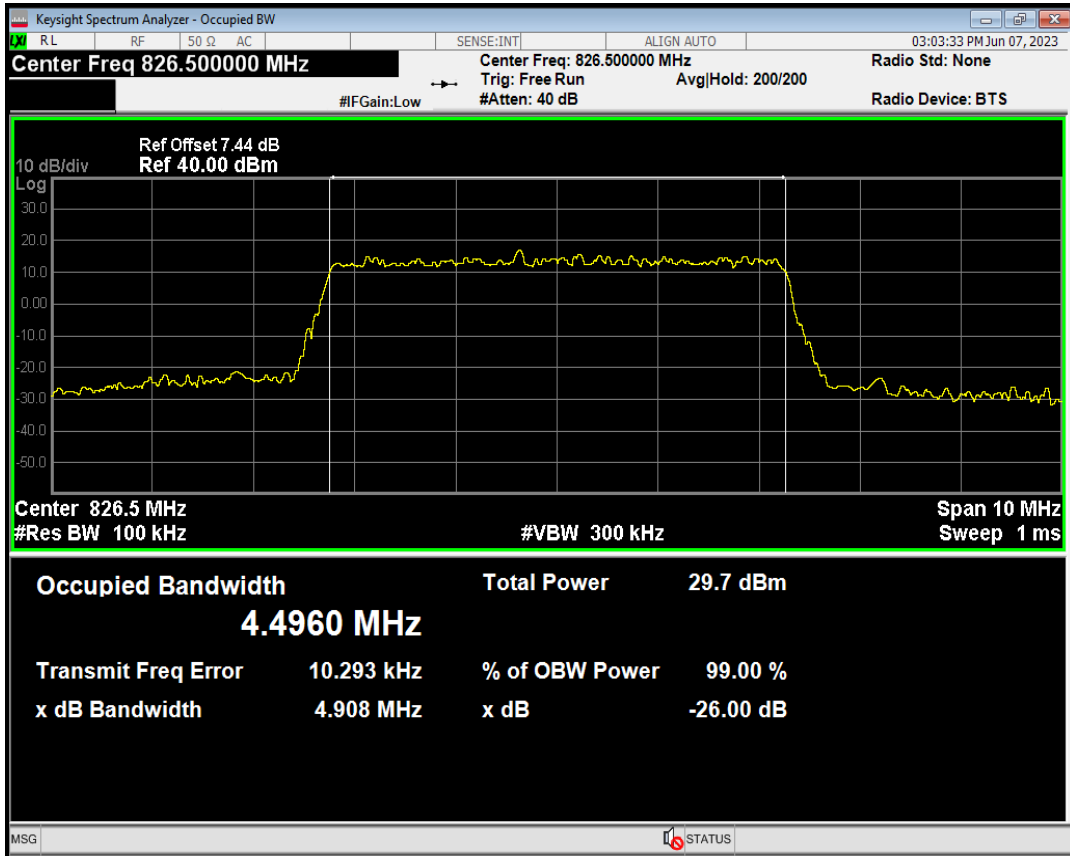

Band5 QAM16 BW=5MHz Channel=20425 RB Size=25 Position=#0