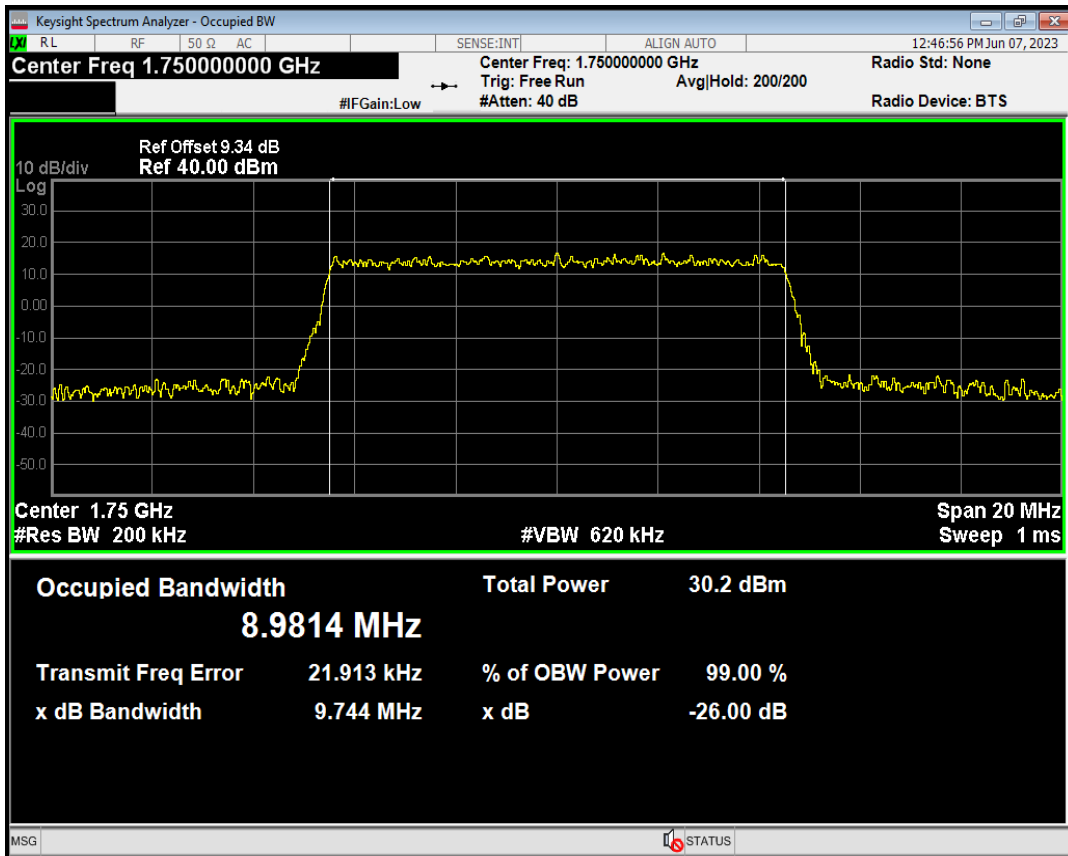

Band4 QPSK BW=10MHz Channel=20350 RB Size=50 Position=#0