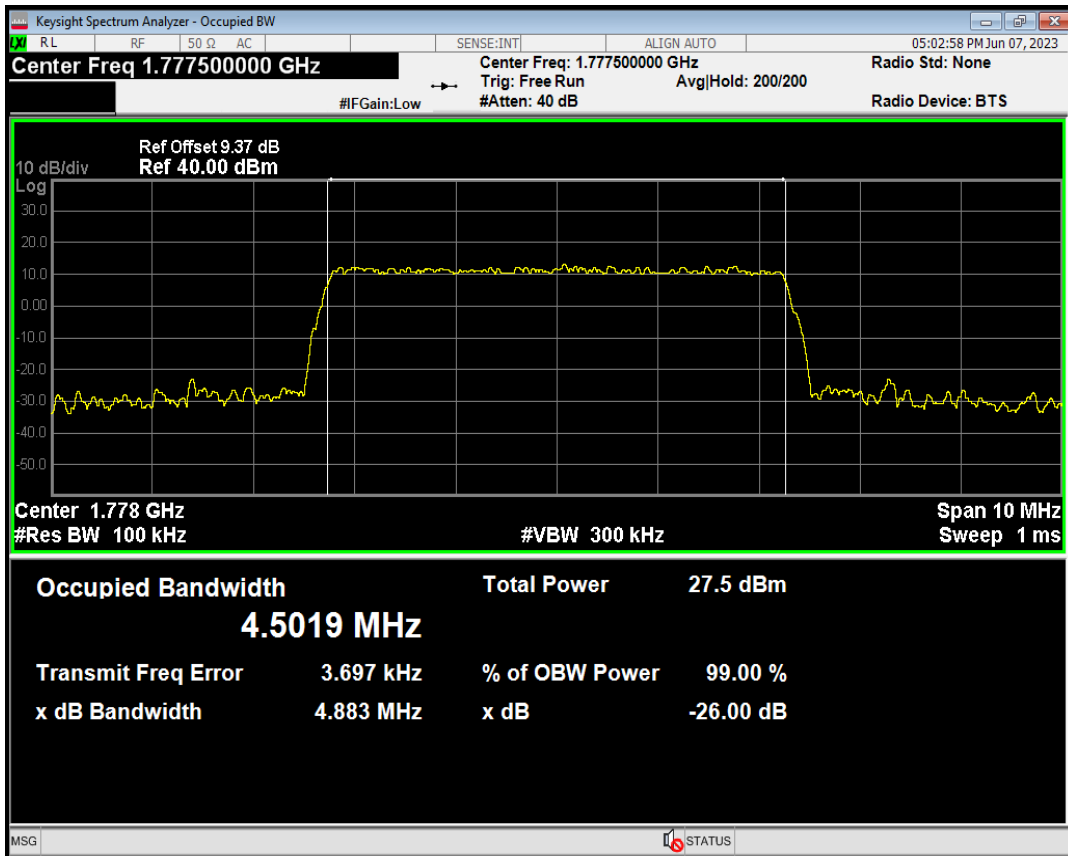

Band66 QAM16 BW=5MHz Channel=132647 RB Size=25 Position=#0