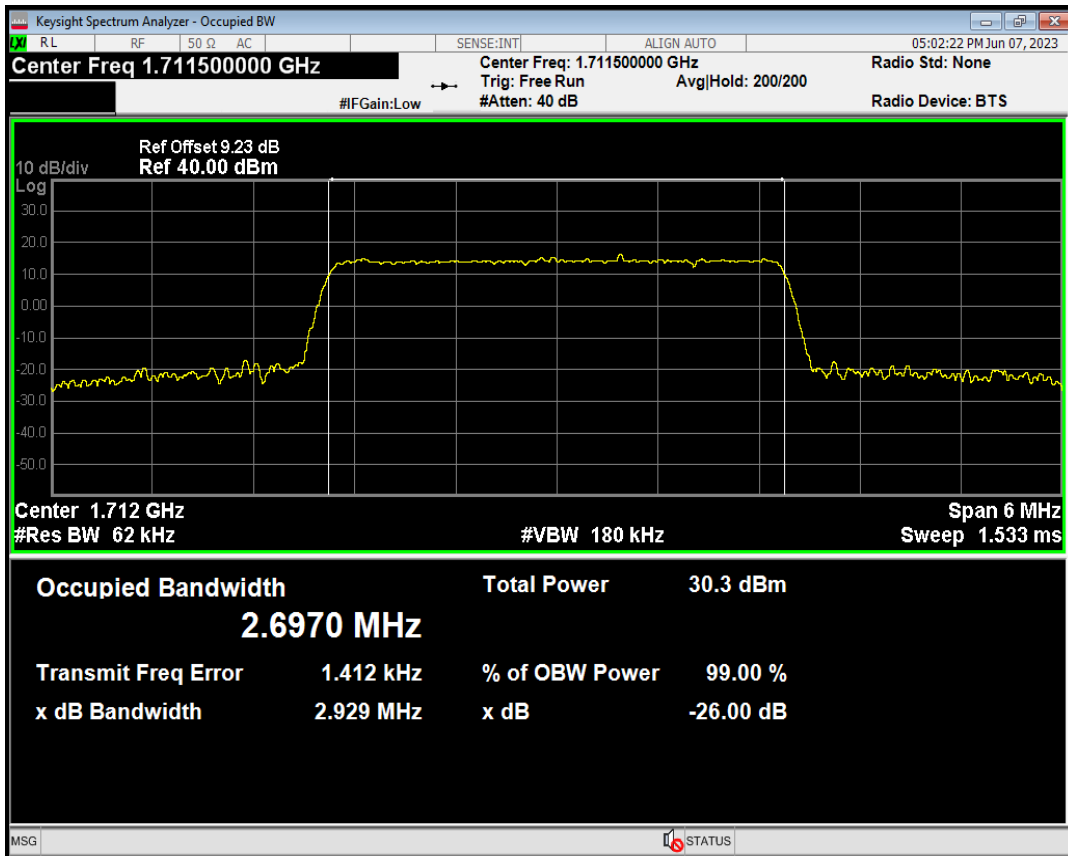

Band66 QPSK BW=3MHz Channel=131987 RB Size=15 Position=#0