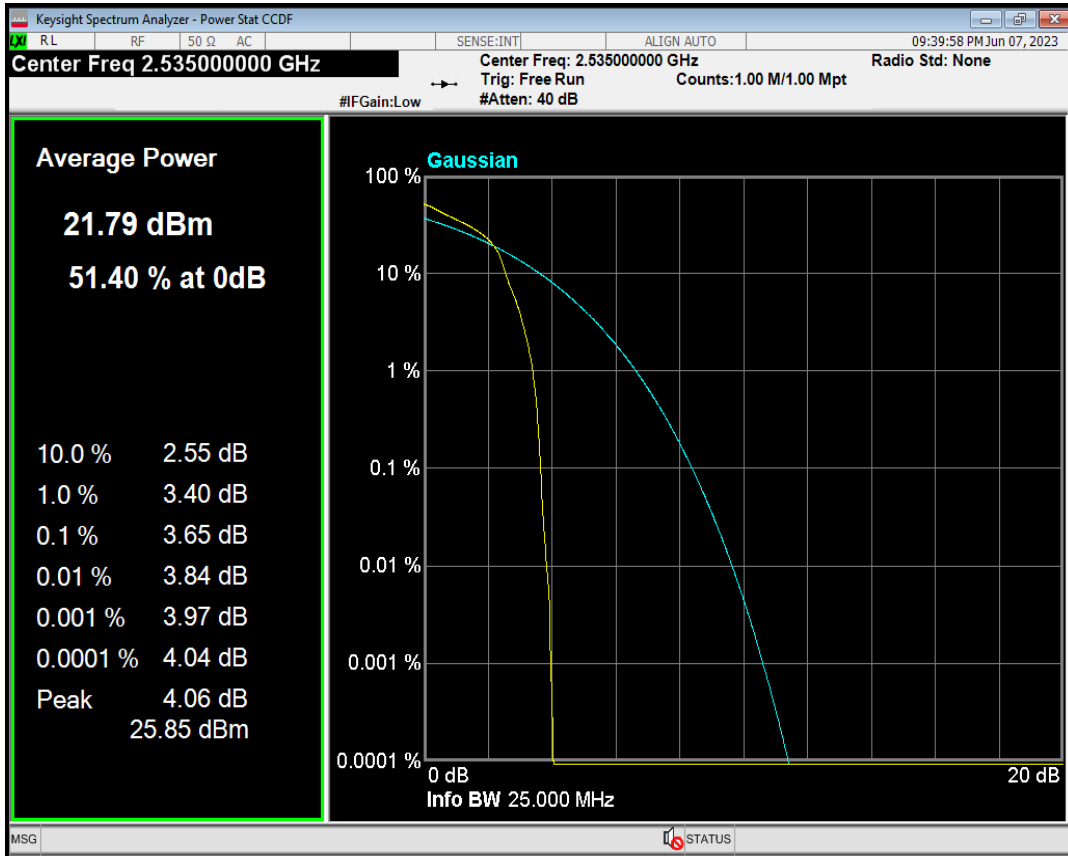

Band7 QAM16 BW=20MHz Channel=21100 RB Size=1 Position=#0