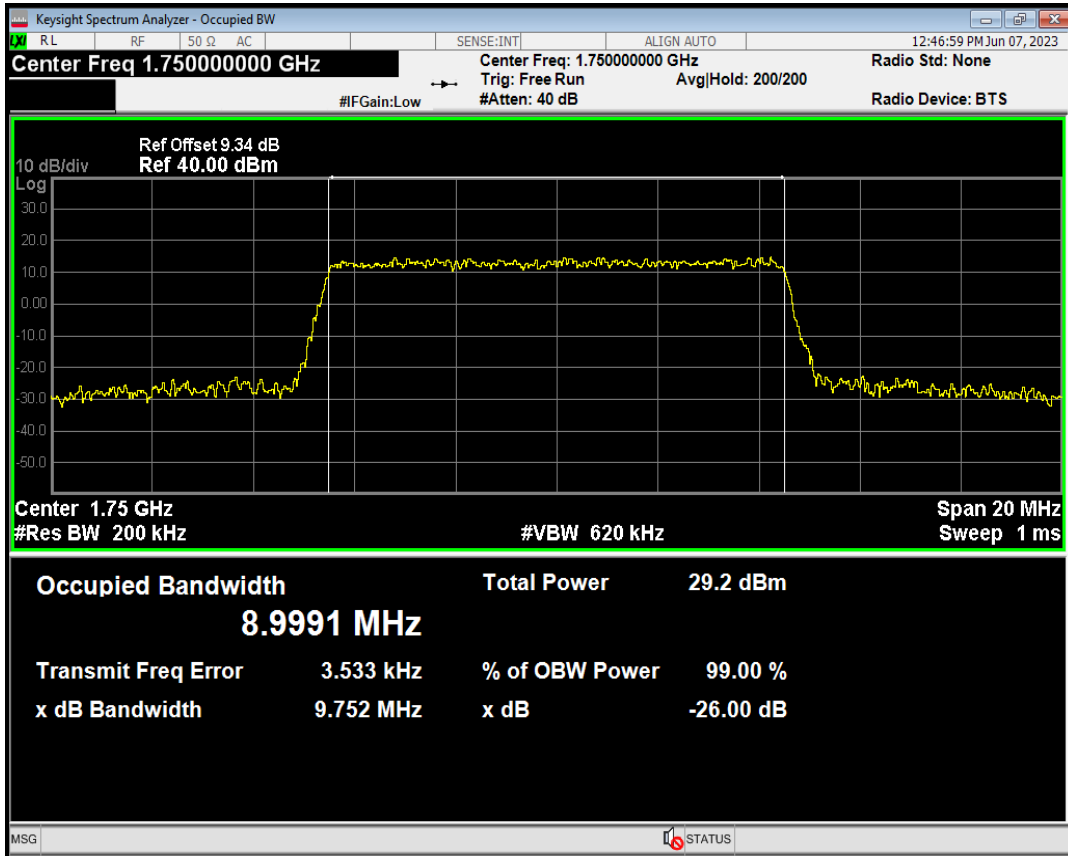

Band4 QPSK BW=10MHz Channel=20175 RB Size=50 Position=#0

Band4 QPSK BW=10MHz Channel=20350 RB Size=50 Position=#0

Band4 QAM16 BW=10MHz Channel=20175 RB Size=50 Position=#0

Band4 QAM16 BW=10MHz Channel=20350 RB Size=50 Position=#0