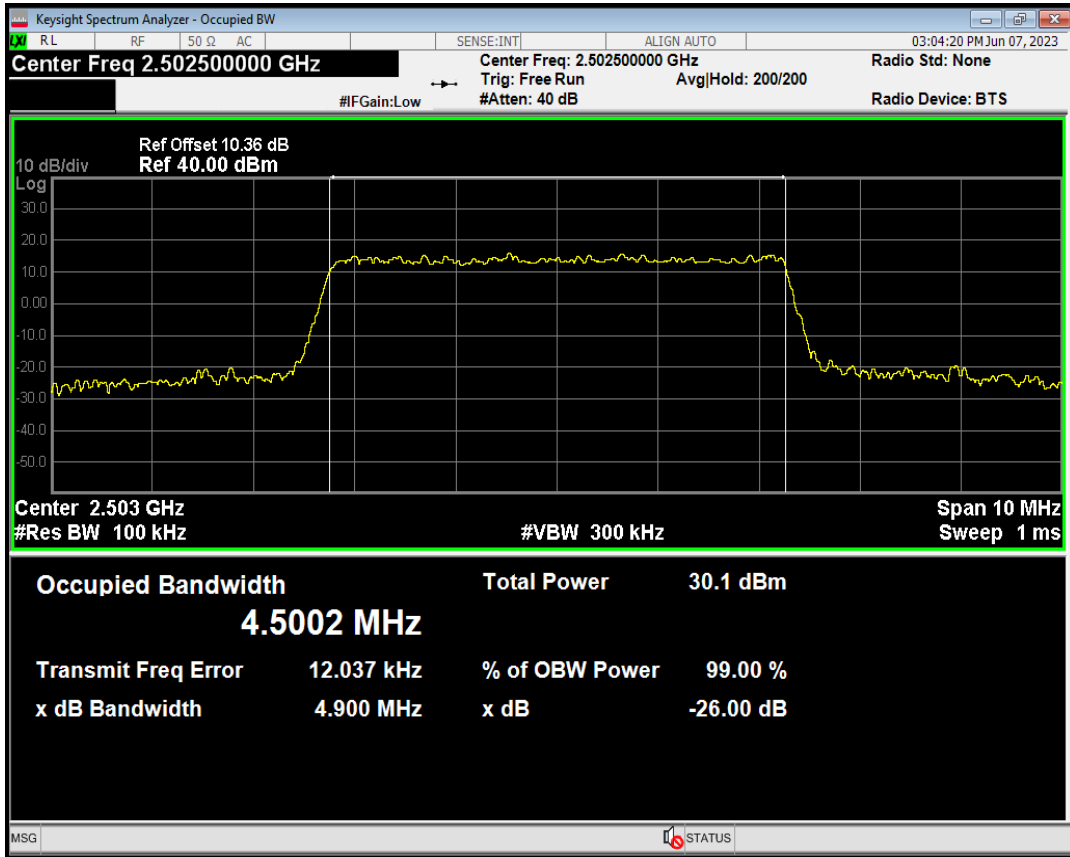

Band7 QPSK BW=5MHz Channel=20775 RB Size=25 Position=#0