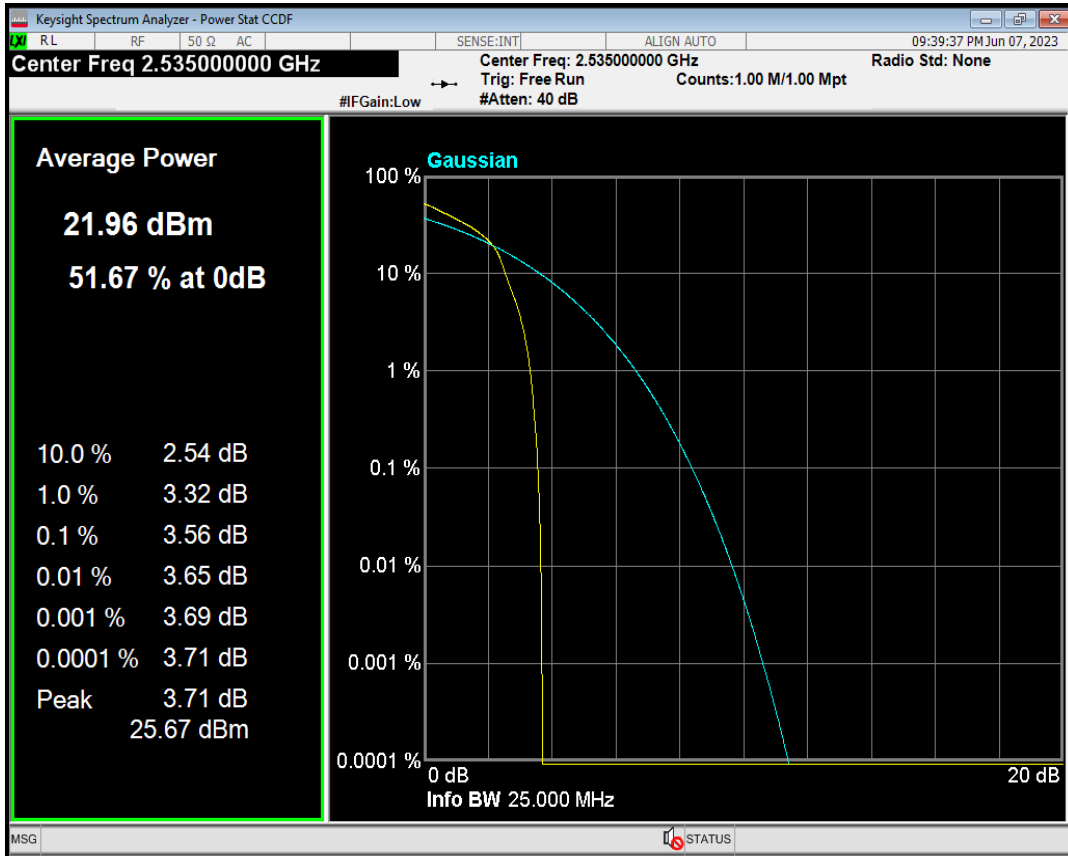

Band7 QPSK BW=15MHz Channel=20825 RB Size=1 Position=#0

Band7 QAM16 BW=15MHz Channel=20825 RB Size=1 Position=#0

Band7 QPSK BW=15MHz Channel=21100 RB Size=1 Position=#0

Band7 QAM16 BW=15MHz Channel=21100 RB Size=1 Position=#0