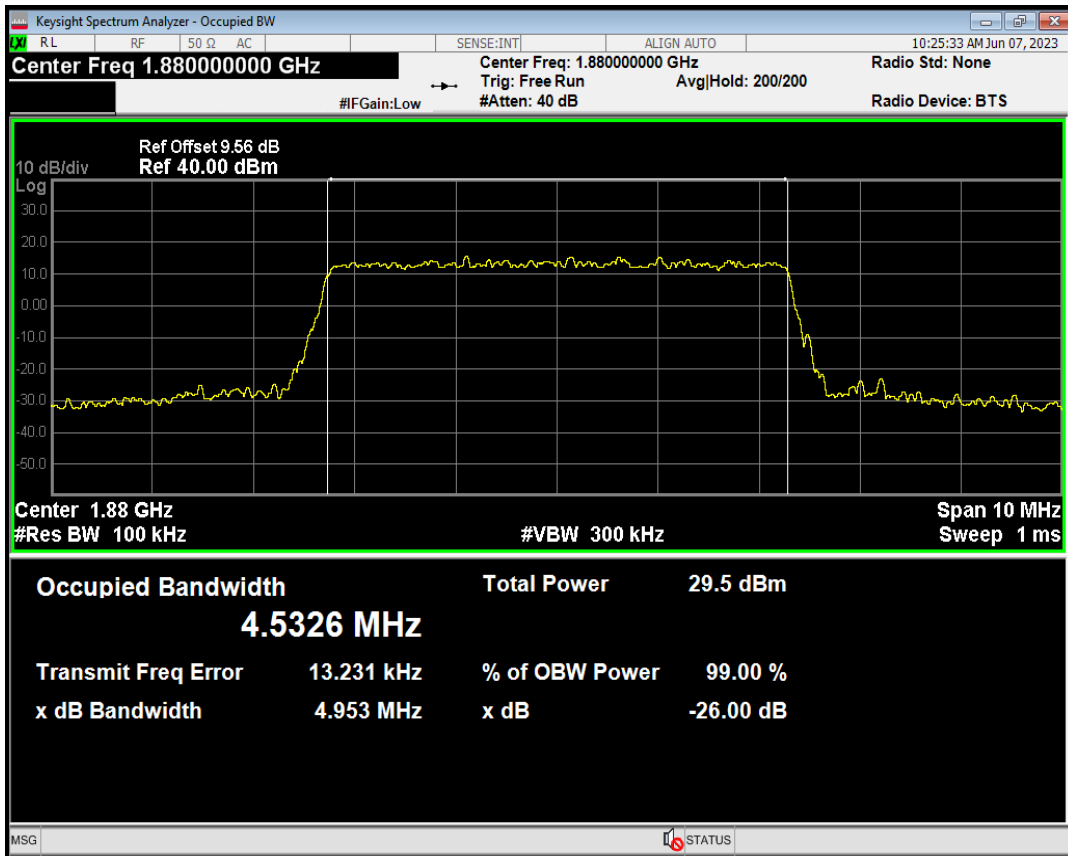

Band2 QAM16 BW=5MHz Channel=18900 RB Size=25 Position=#0