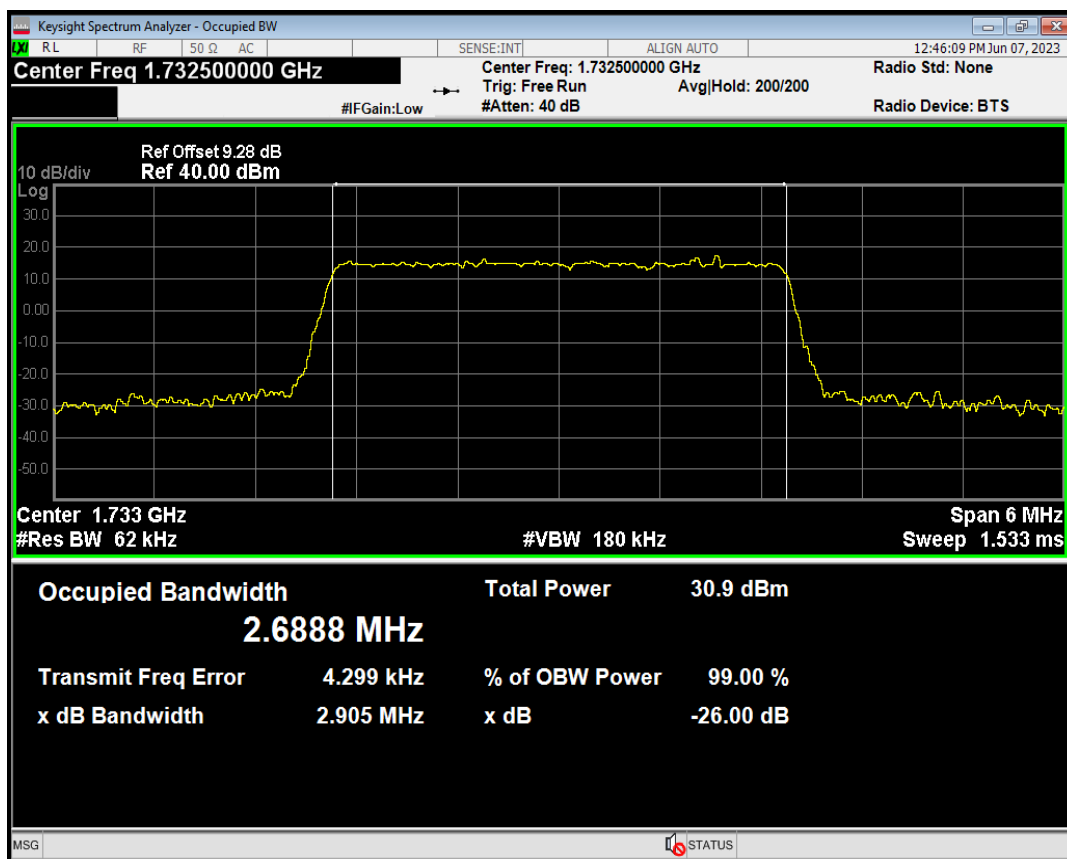

Band4 QPSK BW=3MHz Channel=20175 RB Size=15 Position=#0