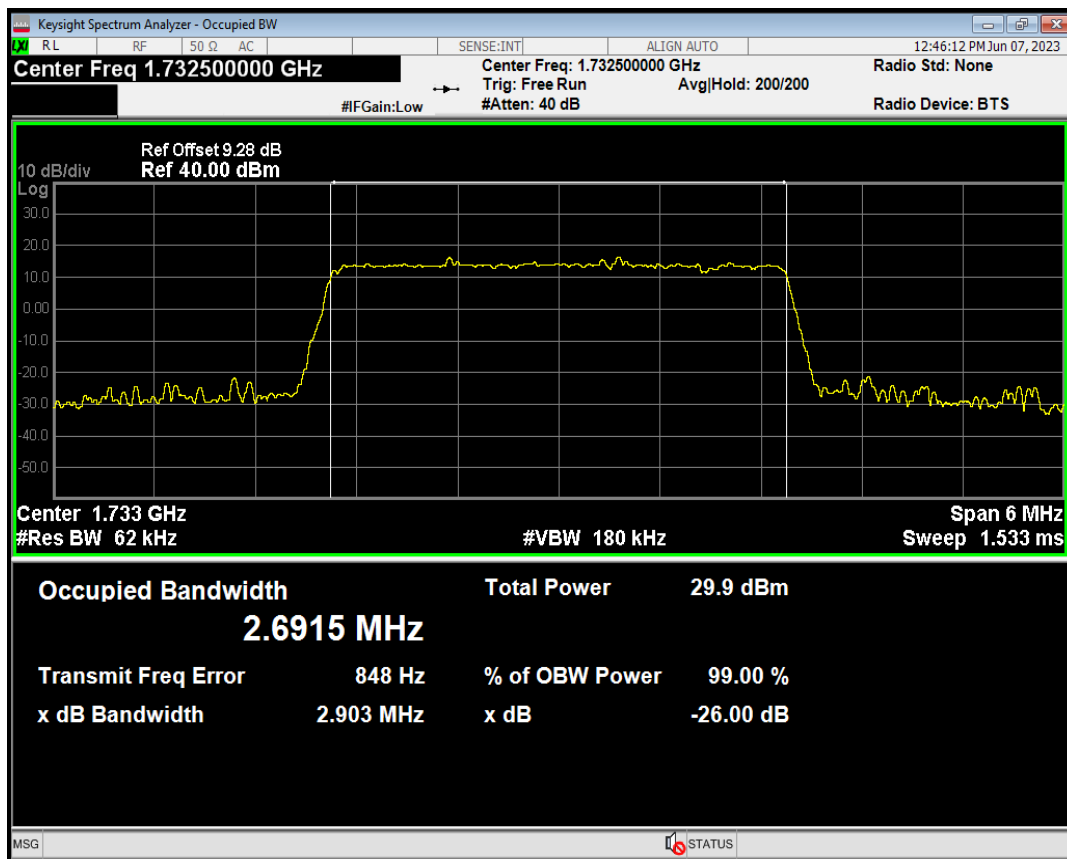

Band4 QAM16 BW=3MHz Channel=20175 RB Size=15 Position=#0