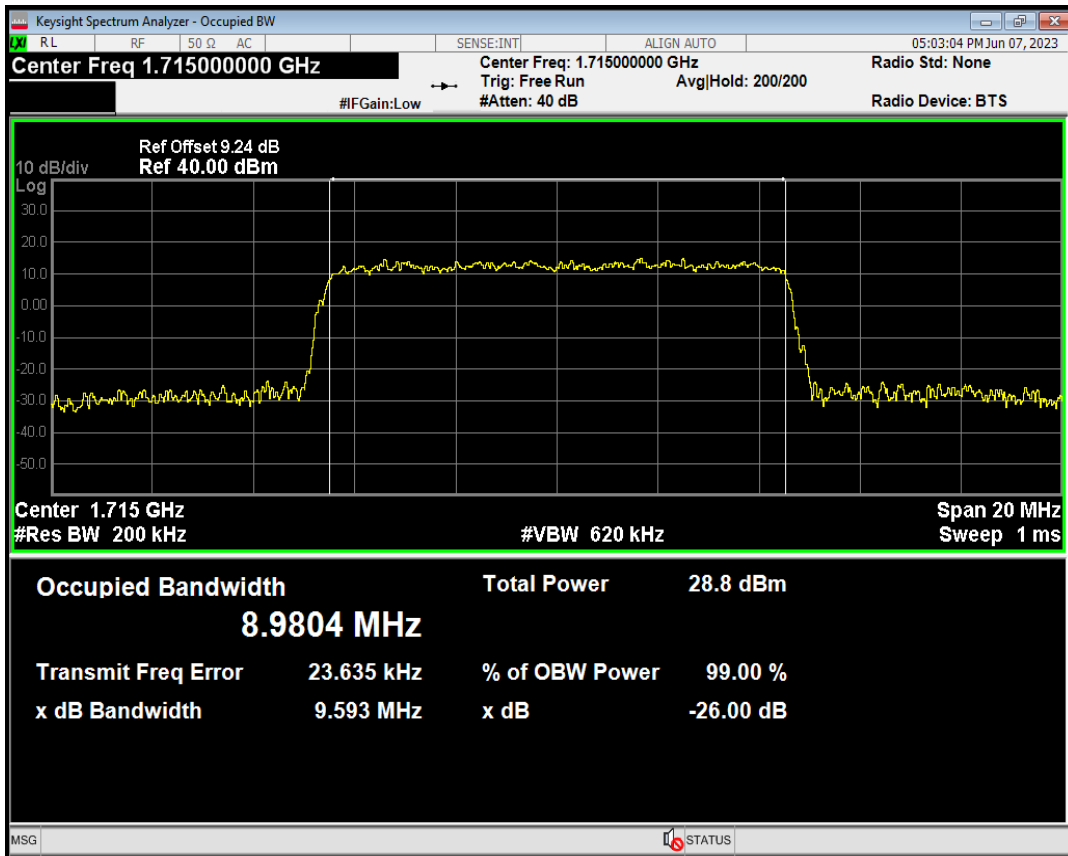

Band66 QPSK BW=10MHz Channel=132022 RB Size=50 Position=#0