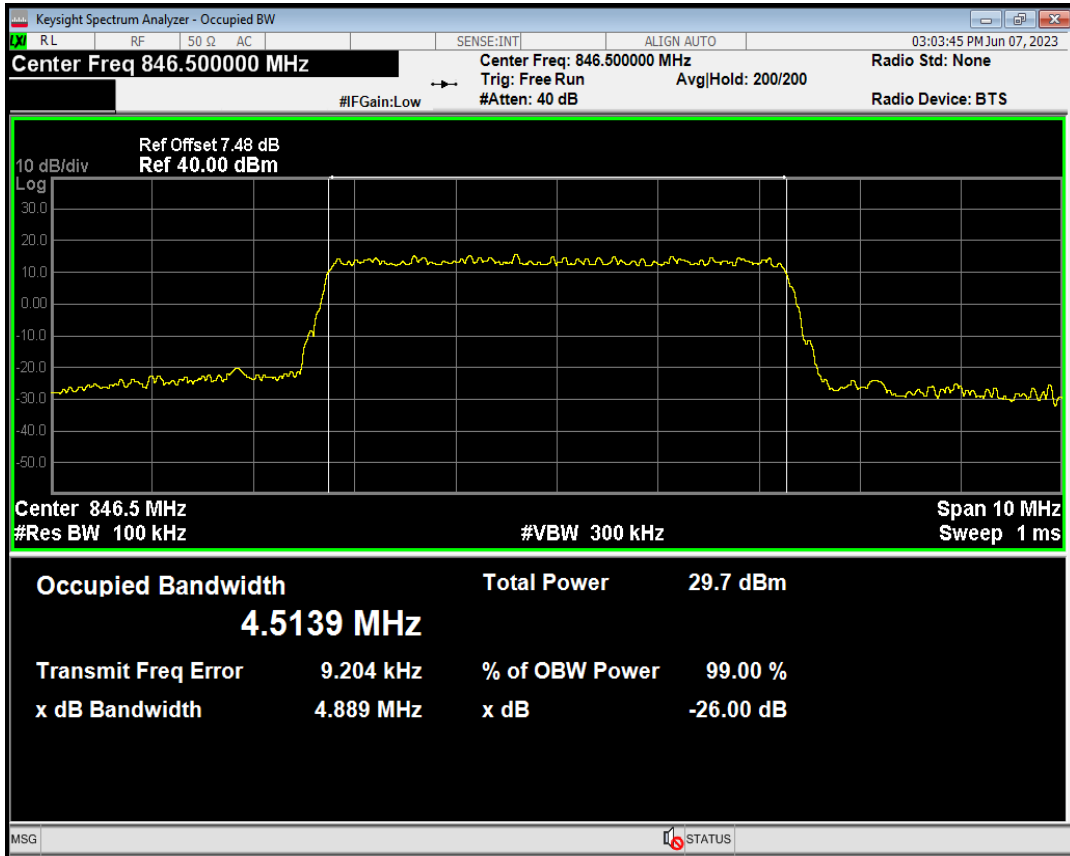

Band5 QAM16 BW=5MHz Channel=20625 RB Size=25 Position=#0