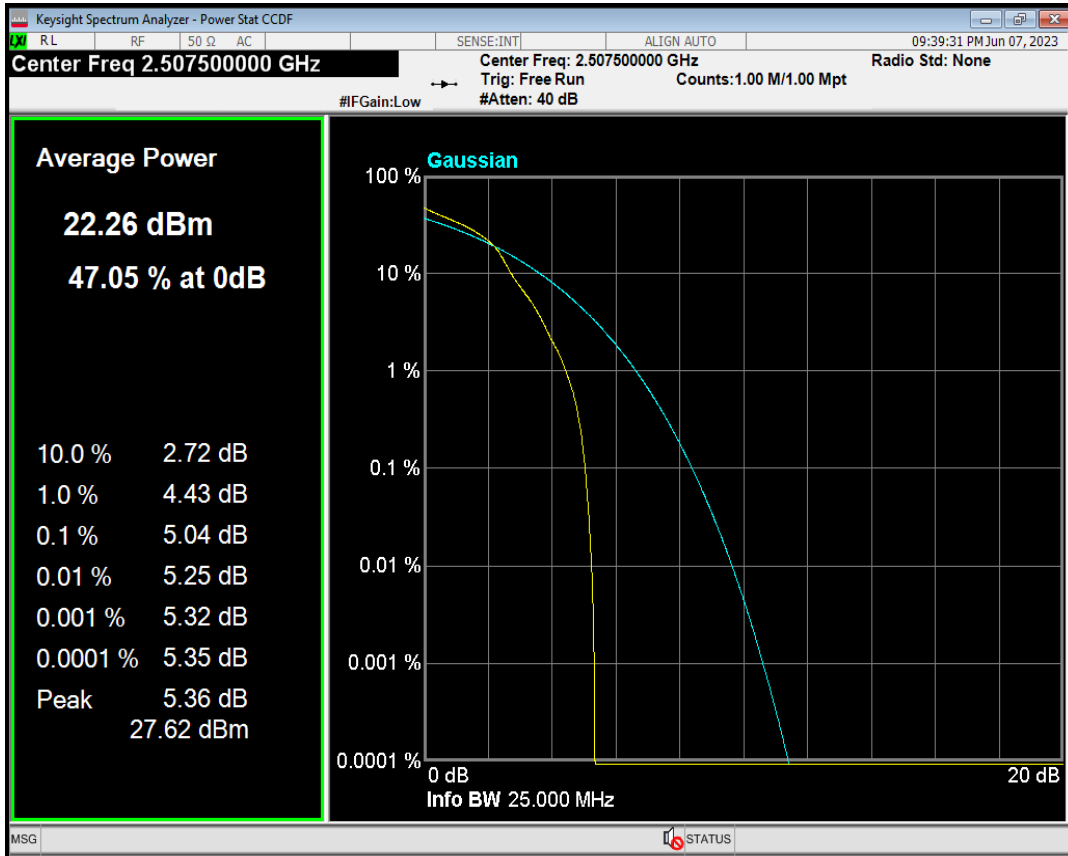

Band7 QAM16 BW=15MHz Channel=20825 RB Size=1 Position=#0