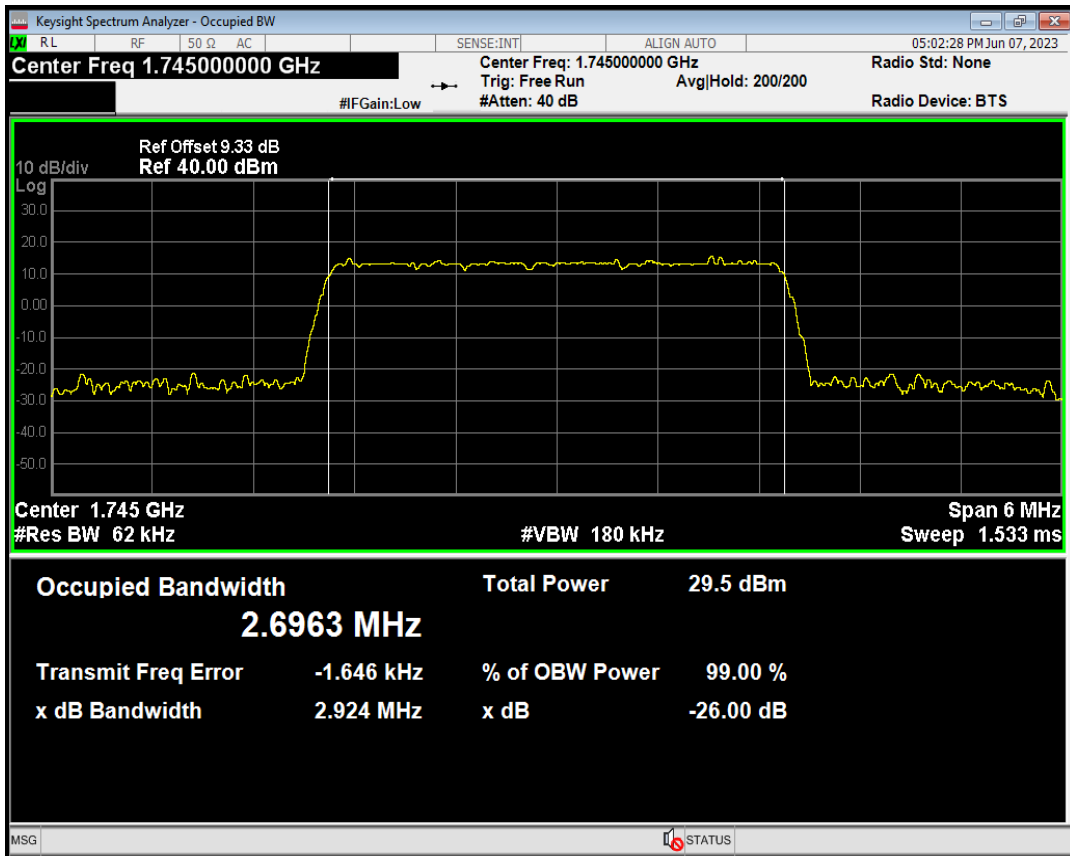

Band66 QPSK BW=3MHz Channel=132322 RB Size=15 Position=#0