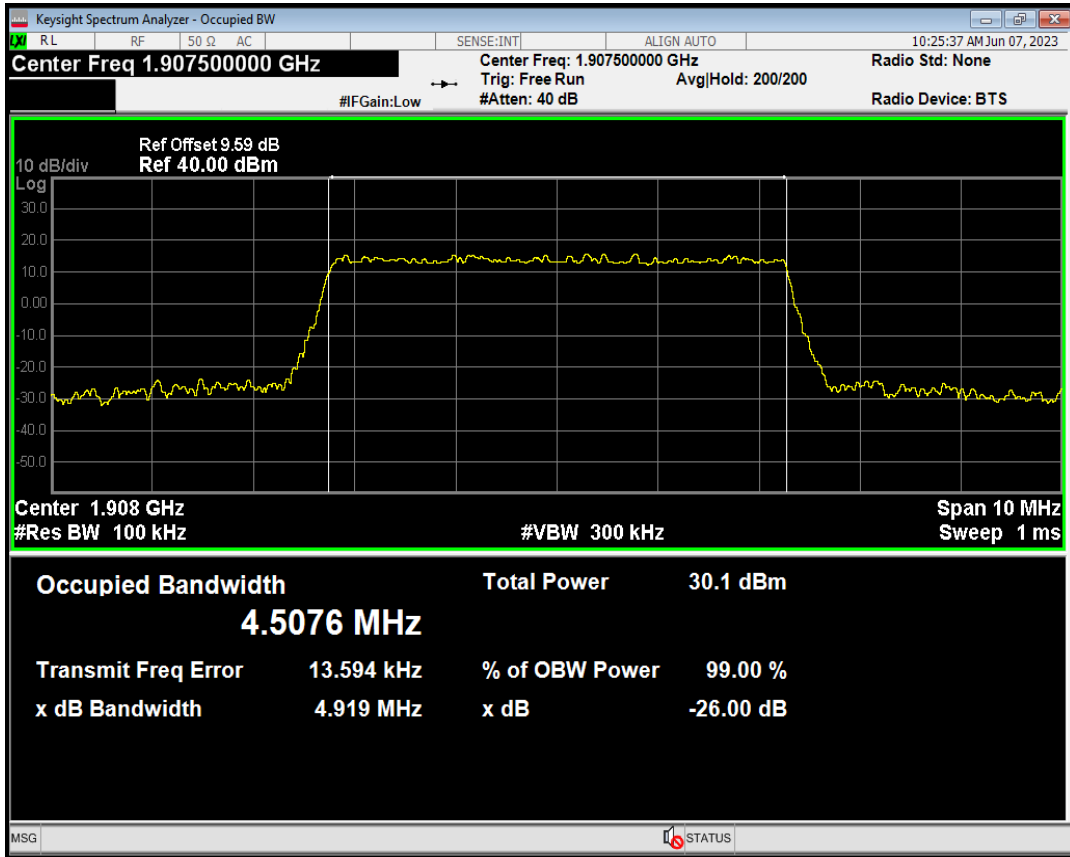

Band2 QPSK BW=5MHz Channel=19175 RB Size=25 Position=#0