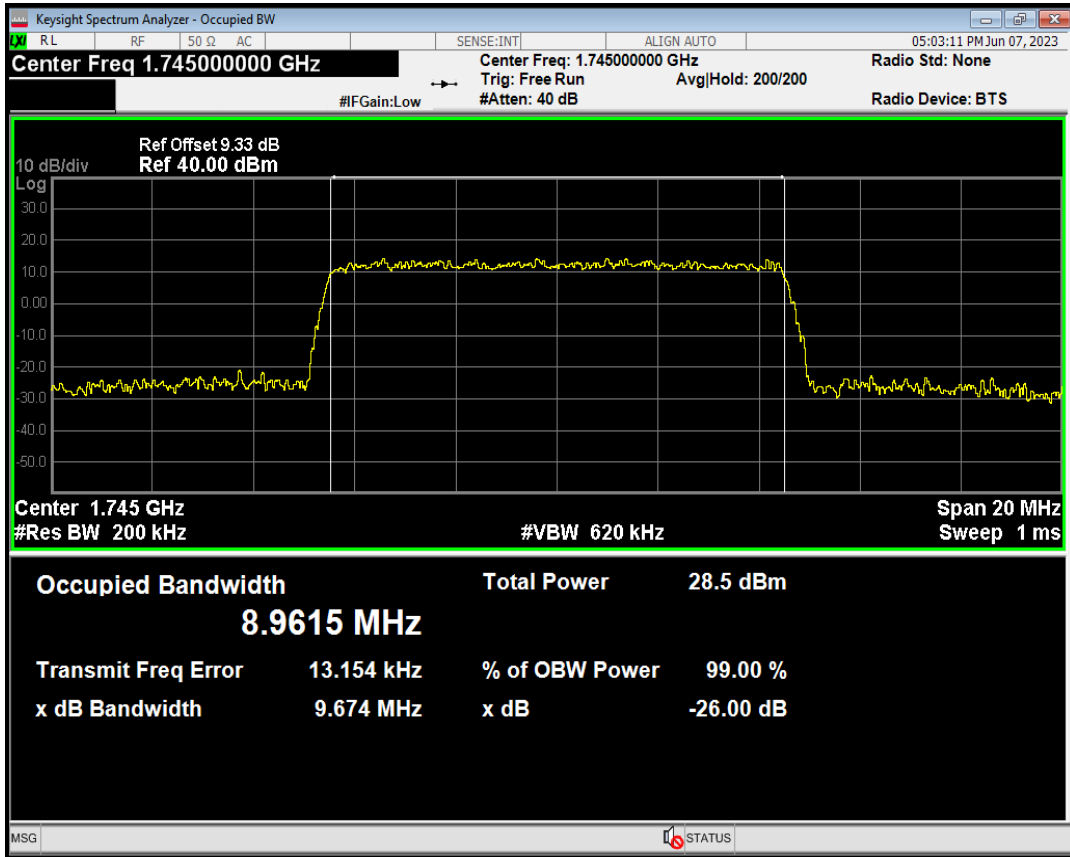

Band66 QPSK BW=10MHz Channel=132322 RB Size=50 Position=#0