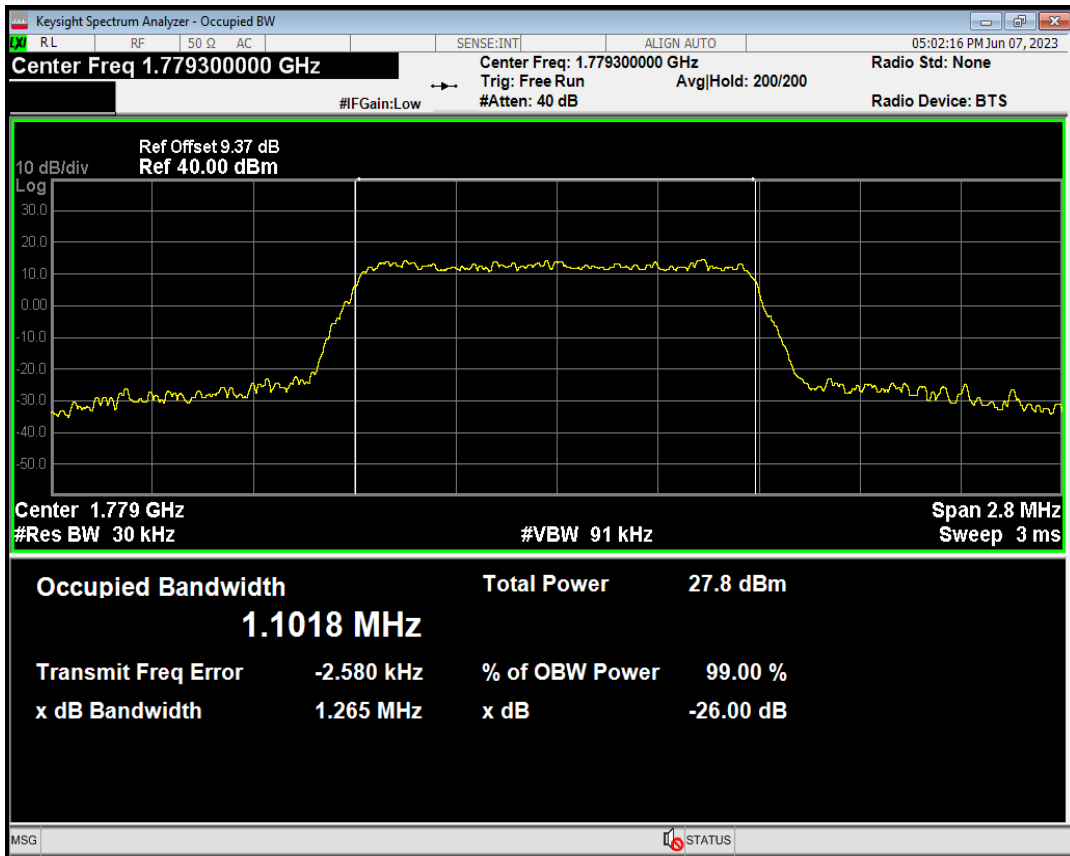

Band66 QAM16 BW=1.4MHz Channel=132665 RB Size=6 Position=#0