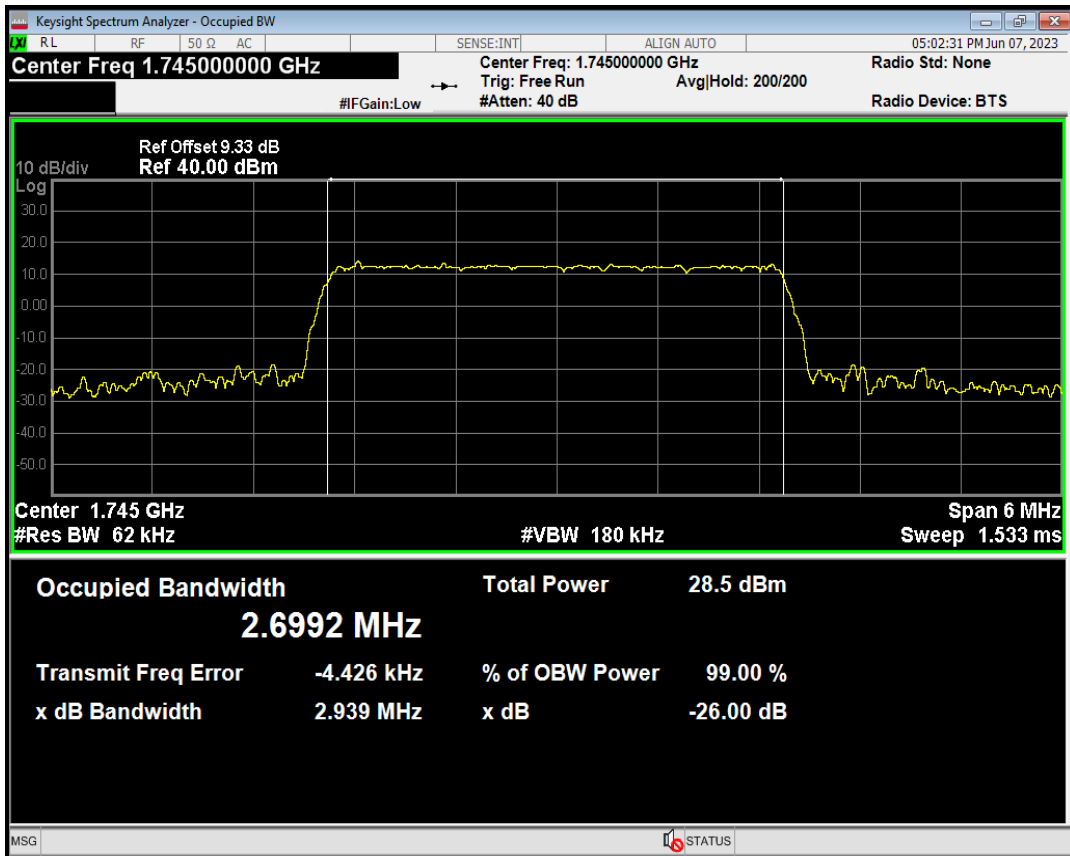

Band66 QAM16 BW=3MHz Channel=132322 RB Size=15 Position=#0