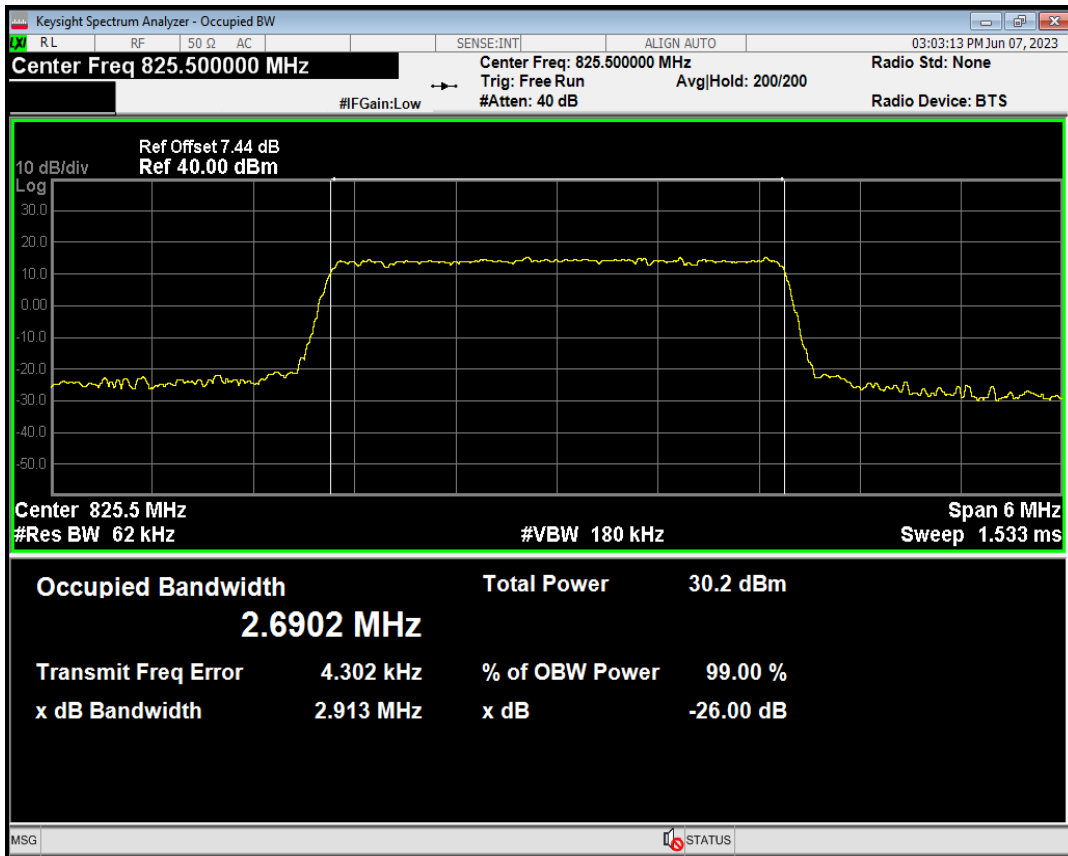

Band5 QAM16 BW=3MHz Channel=20415 RB Size=15 Position=#0