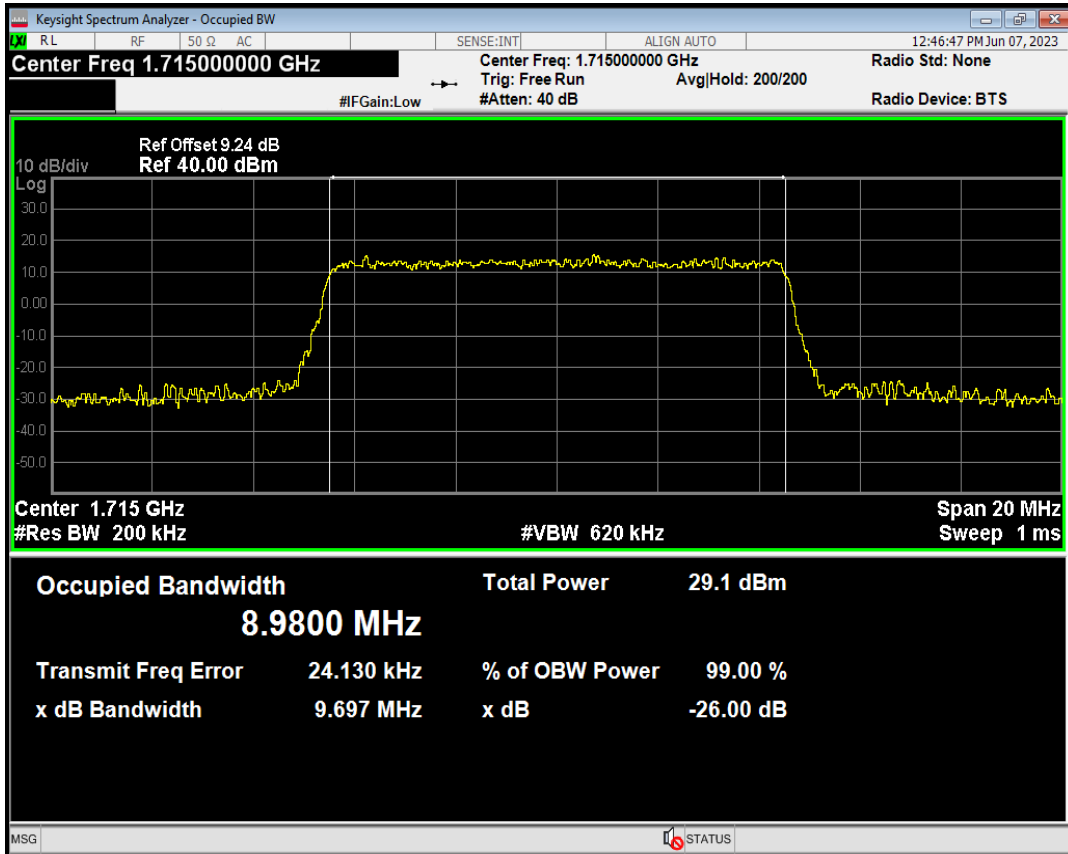

Band4 QPSK BW=5MHz Channel=20375 RB Size=25 Position=#0

Band4 QAM16 BW=5MHz Channel=20375 RB Size=25 Position=#0

Band4 QPSK BW=10MHz Channel=20000 RB Size=50 Position=#0

Band4 QAM16 BW=10MHz Channel=20000 RB Size=50 Position=#0