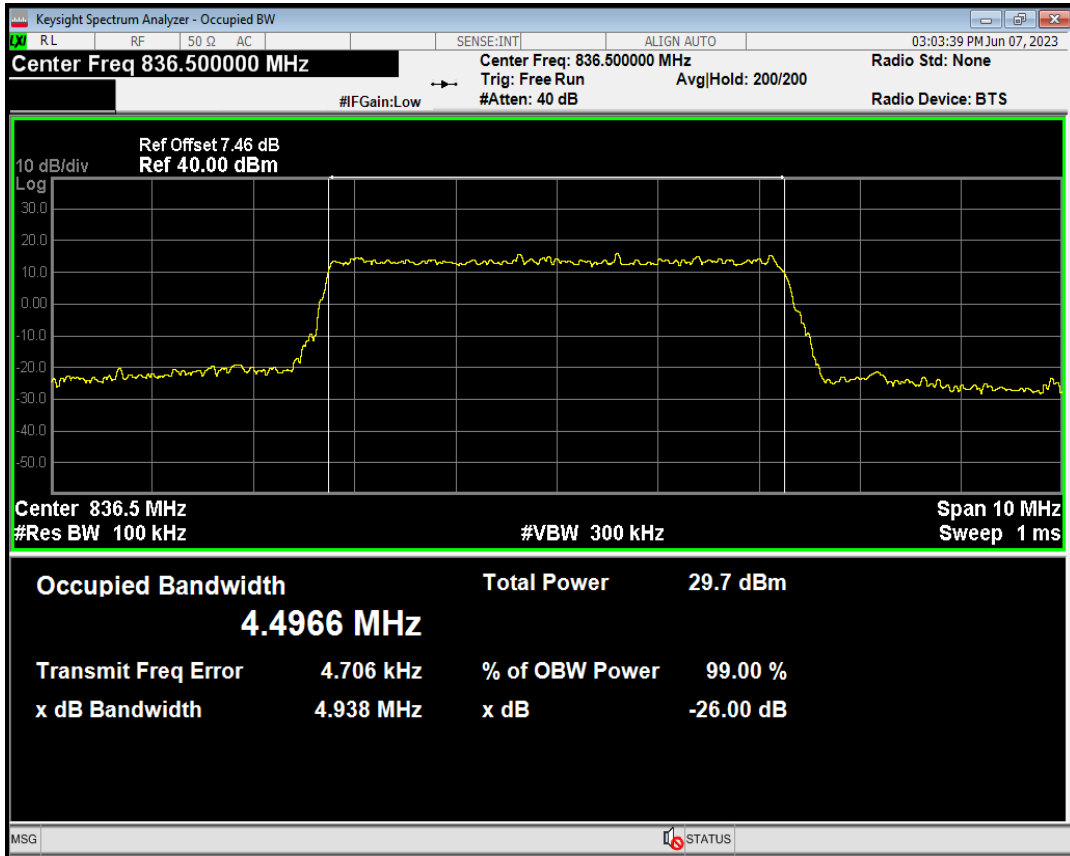

Band5 QPSK BW=5MHz Channel=20425 RB Size=25 Position=#0

Band5 QAM16 BW=5MHz Channel=20425 RB Size=25 Position=#0

Band5 QPSK BW=5MHz Channel=20525 RB Size=25 Position=#0

Band5 QAM16 BW=5MHz Channel=20525 RB Size=25 Position=#0