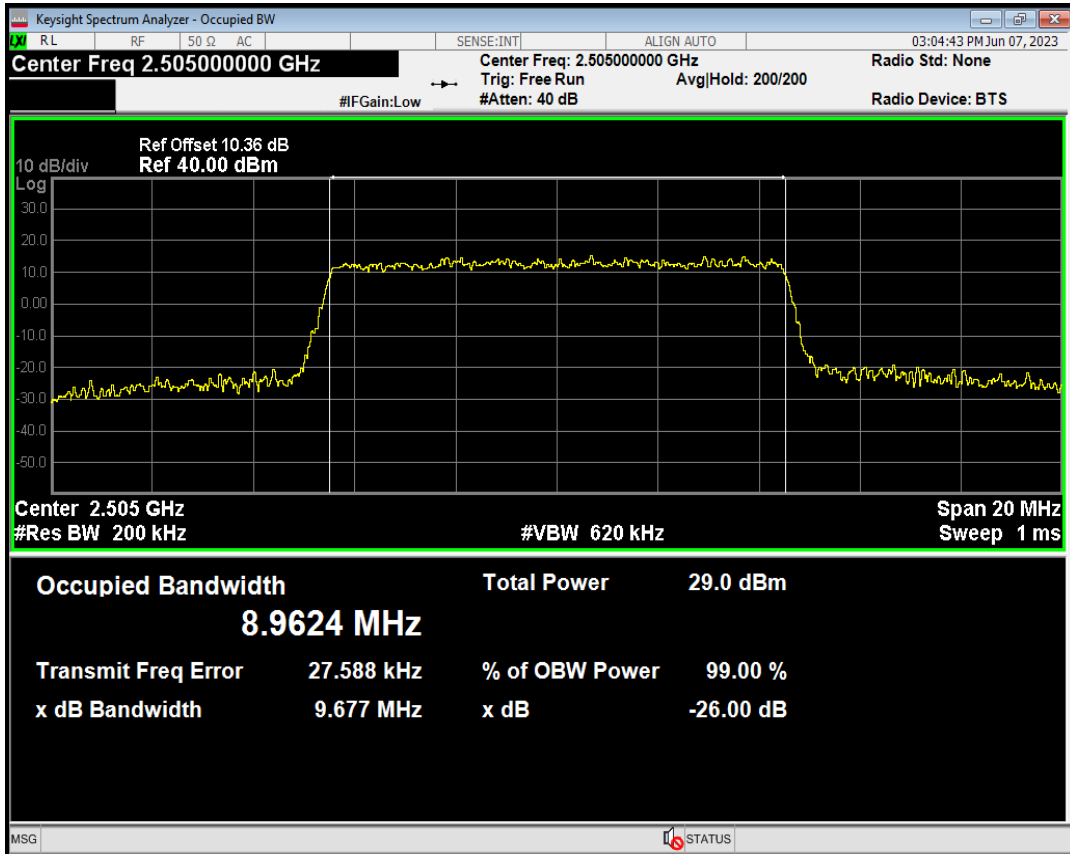

Band7 QPSK BW=5MHz Channel=21425 RB Size=25 Position=#0

Band7 QAM16 BW=5MHz Channel=21425 RB Size=25 Position=#0

Band7 QPSK BW=10MHz Channel=20800 RB Size=50 Position=#0

Band7 QAM16 BW=10MHz Channel=20800 RB Size=50 Position=#0