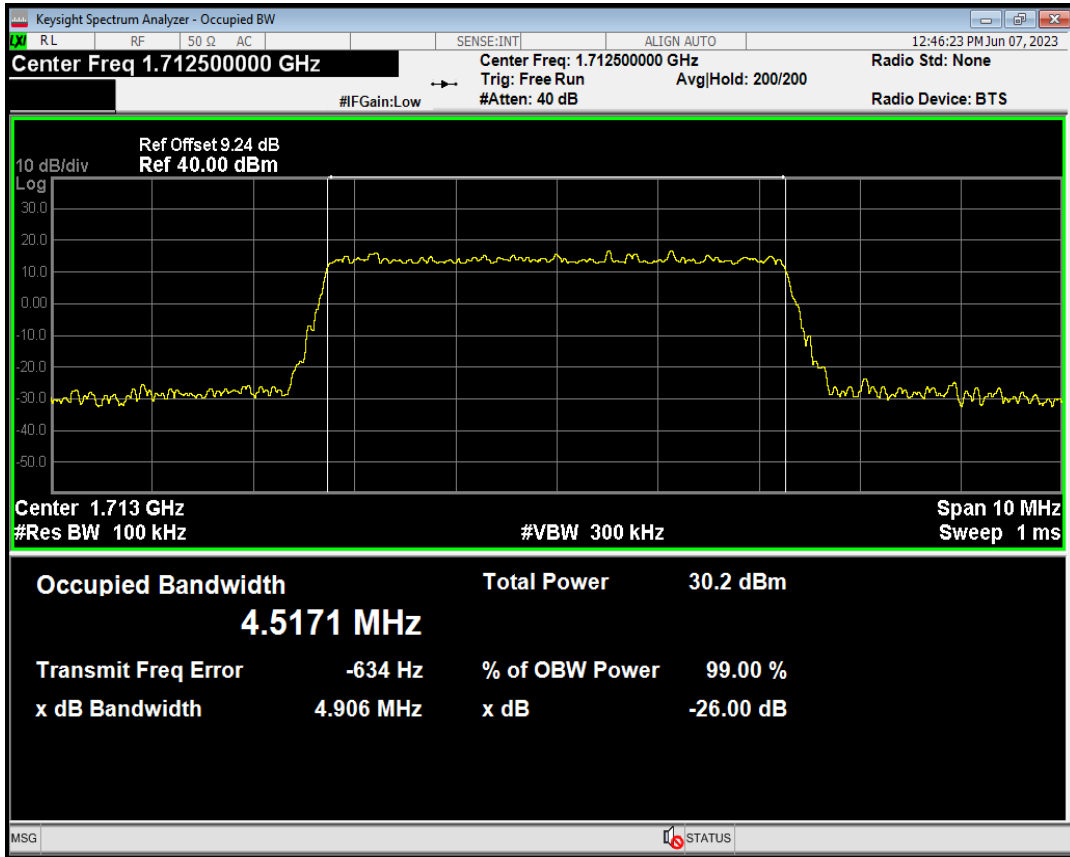

Band4 QPSK BW=5MHz Channel=19975 RB Size=25 Position=#0