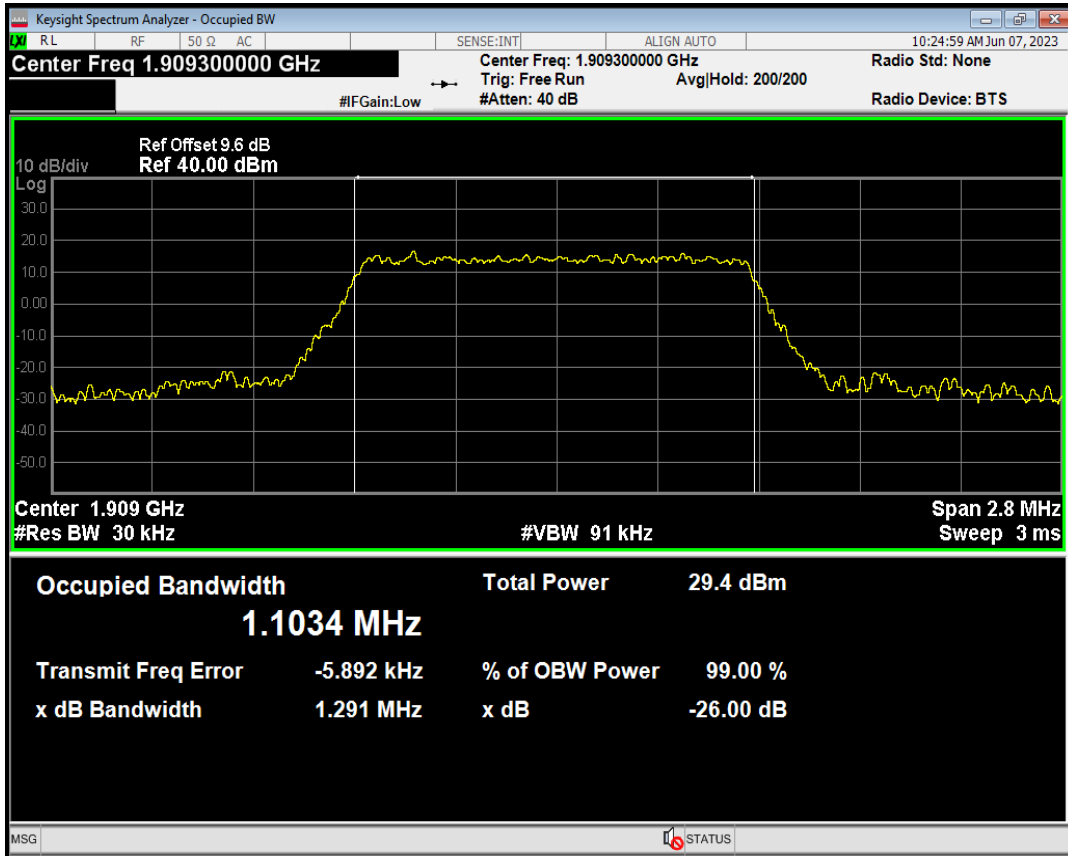

Band2 QAM16 BW=1.4MHz Channel=19193 RB Size=6 Position=#0