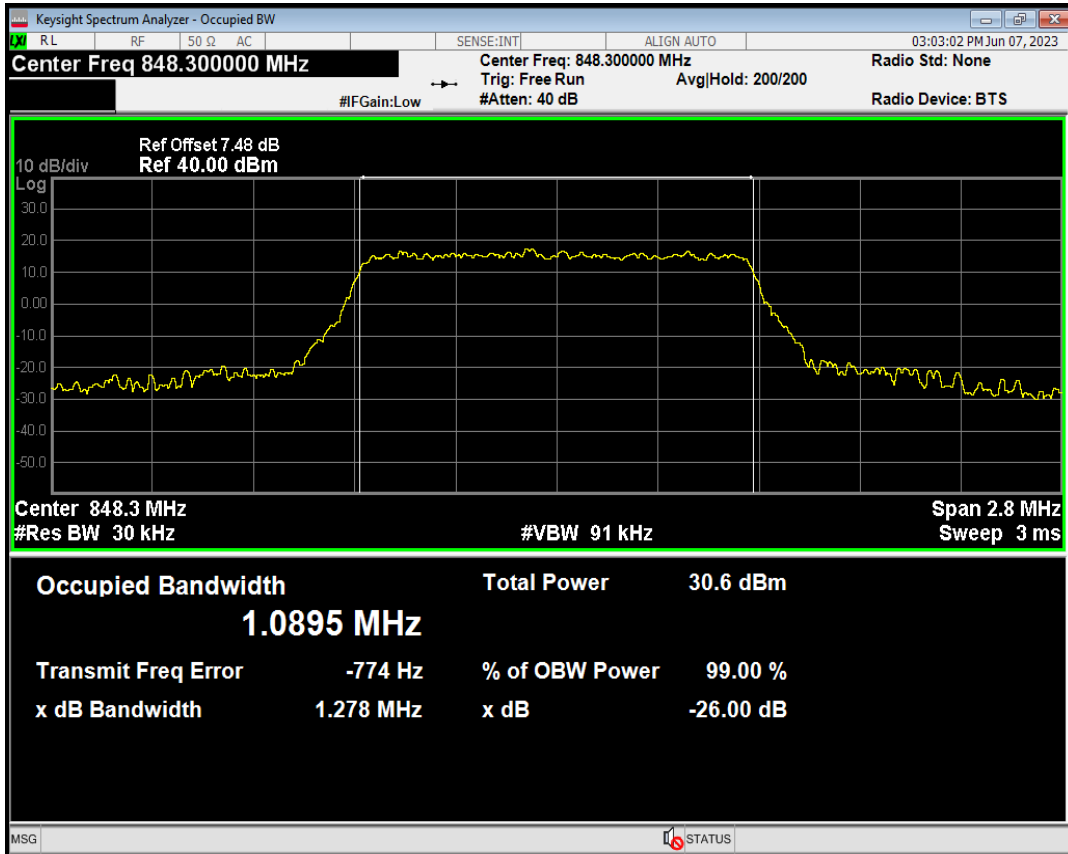

Band5 QPSK BW=1.4MHz Channel=20643 RB Size=6 Position=#0