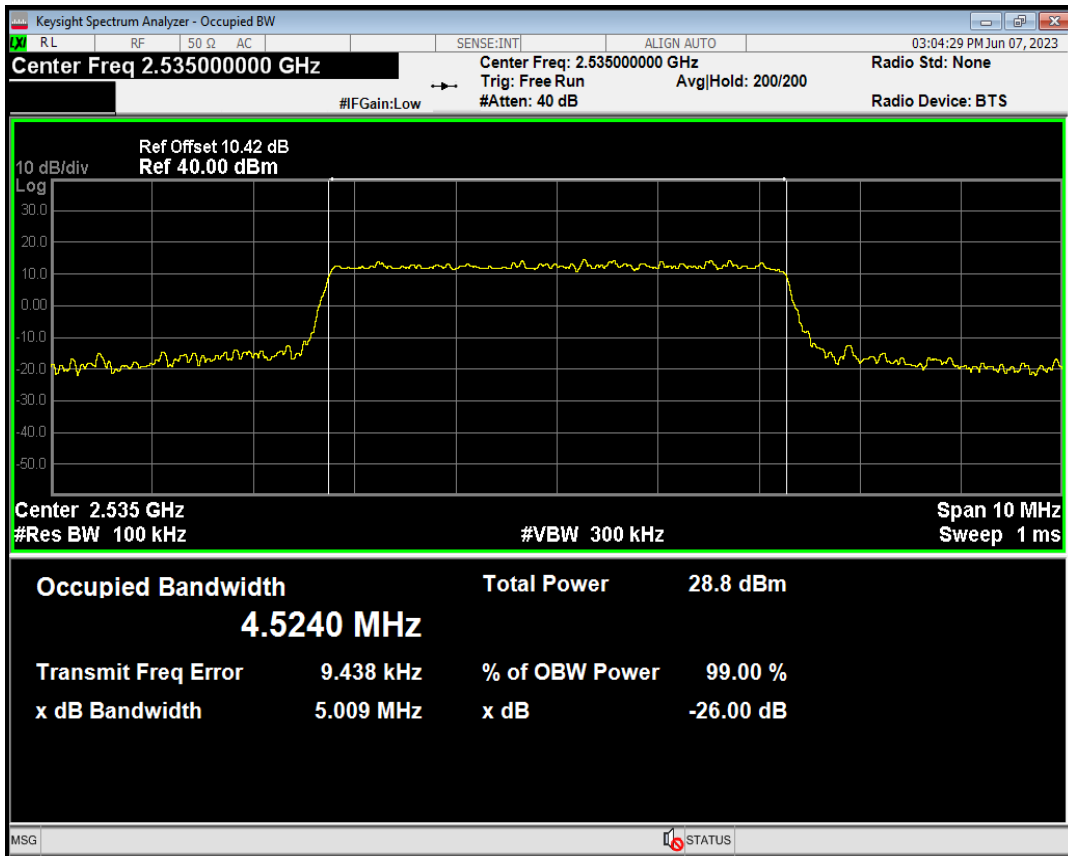

Band7 QAM16 BW=5MHz Channel=21100 RB Size=25 Position=#0