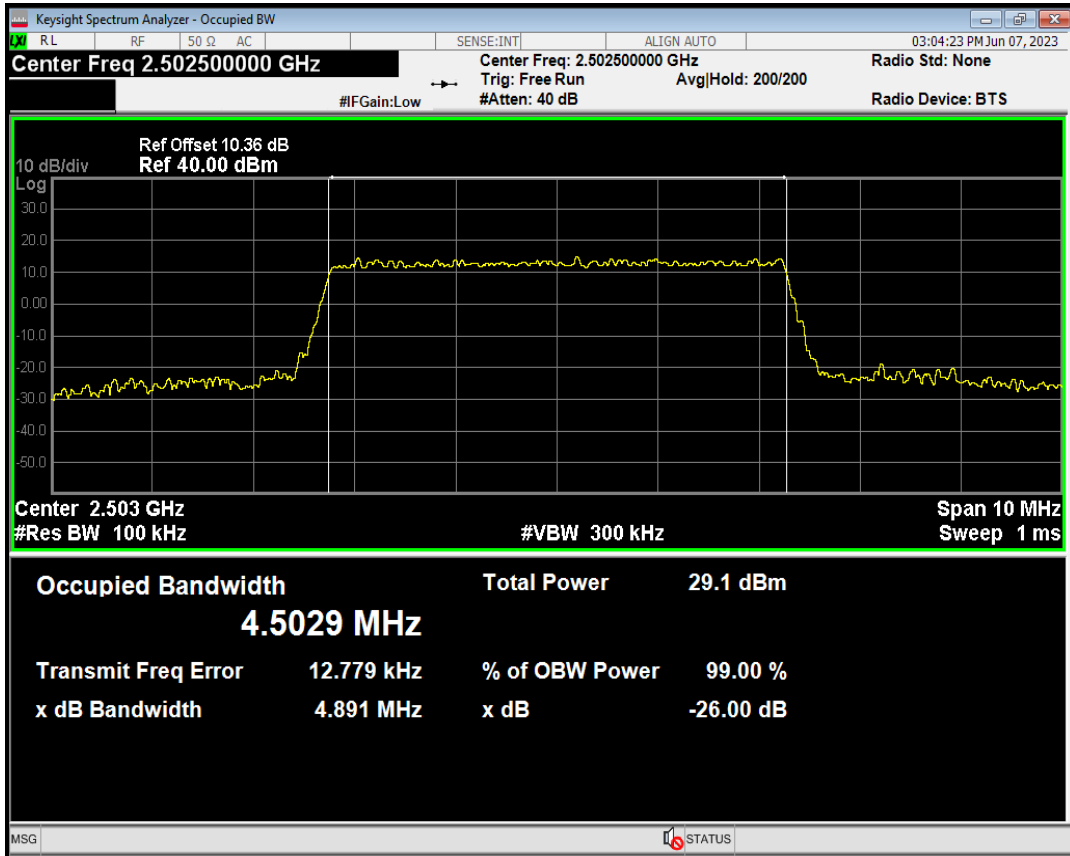

Band7 QAM16 BW=5MHz Channel=20775 RB Size=25 Position=#0