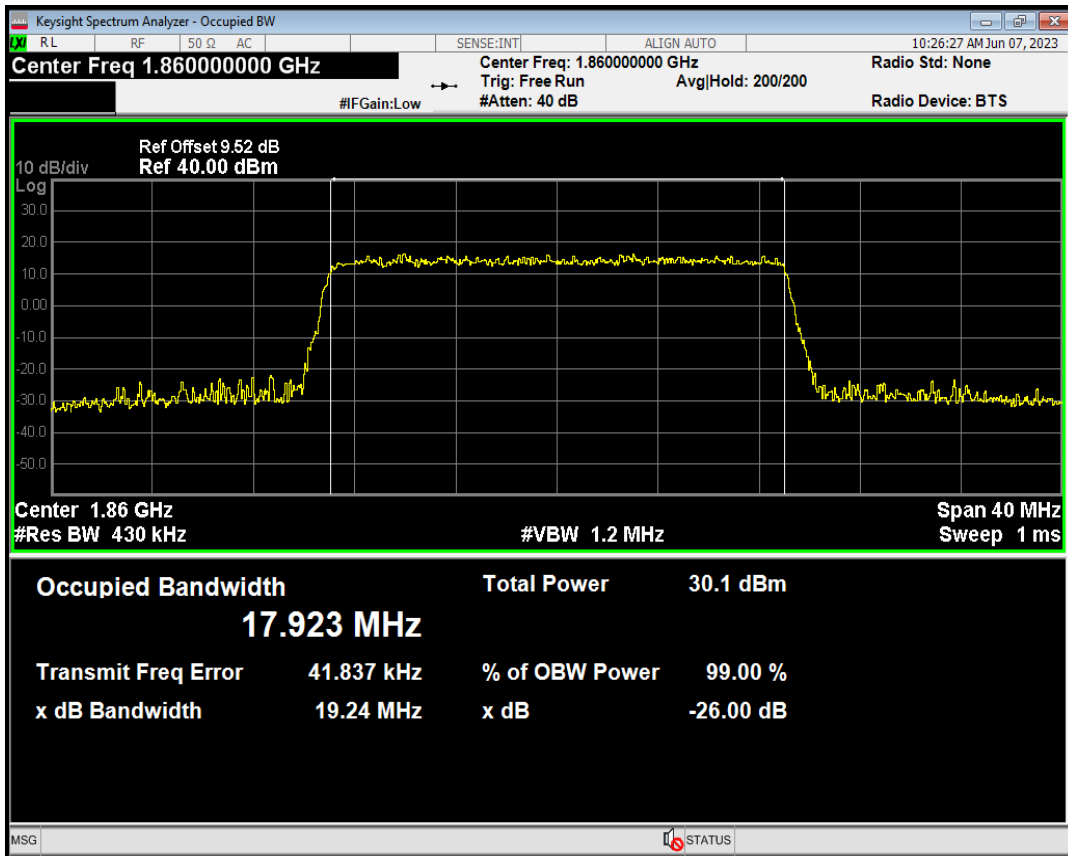

Band2 QPSK BW=20MHz Channel=18700 RB Size=100 Position=#0