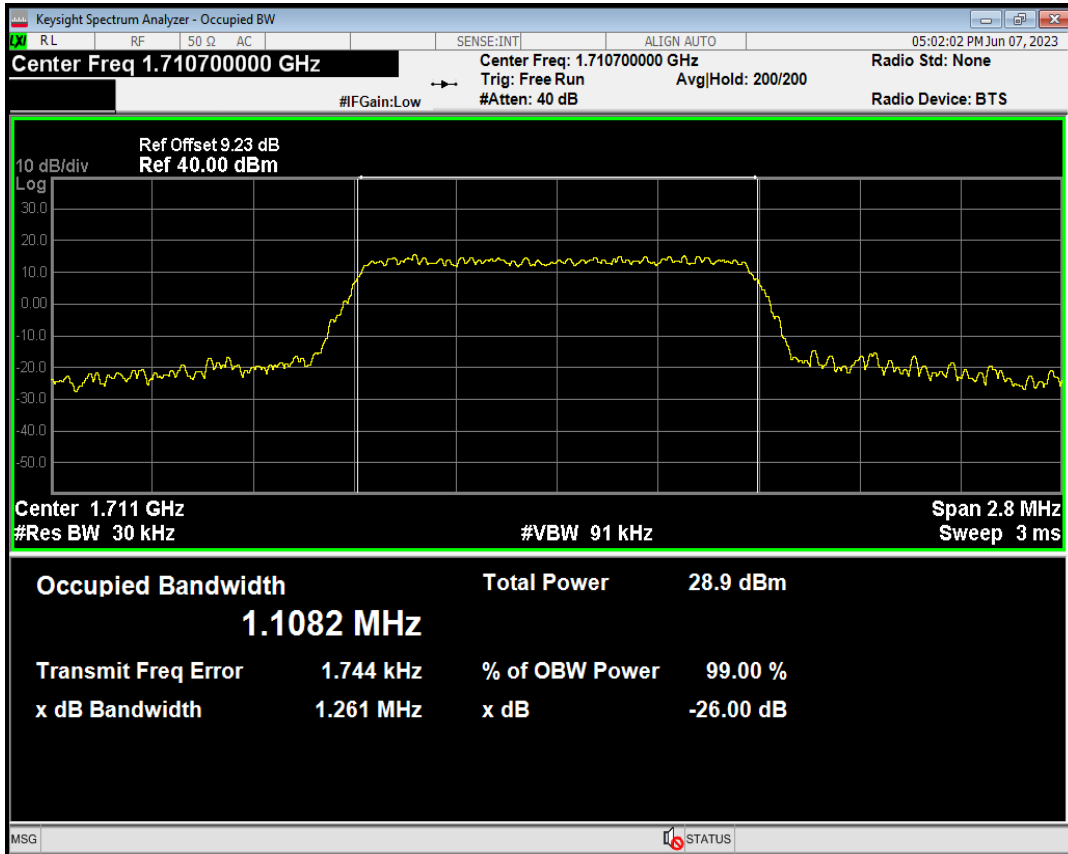

Band66 QAM16 BW=1.4MHz Channel=131979 RB Size=6 Position=#0