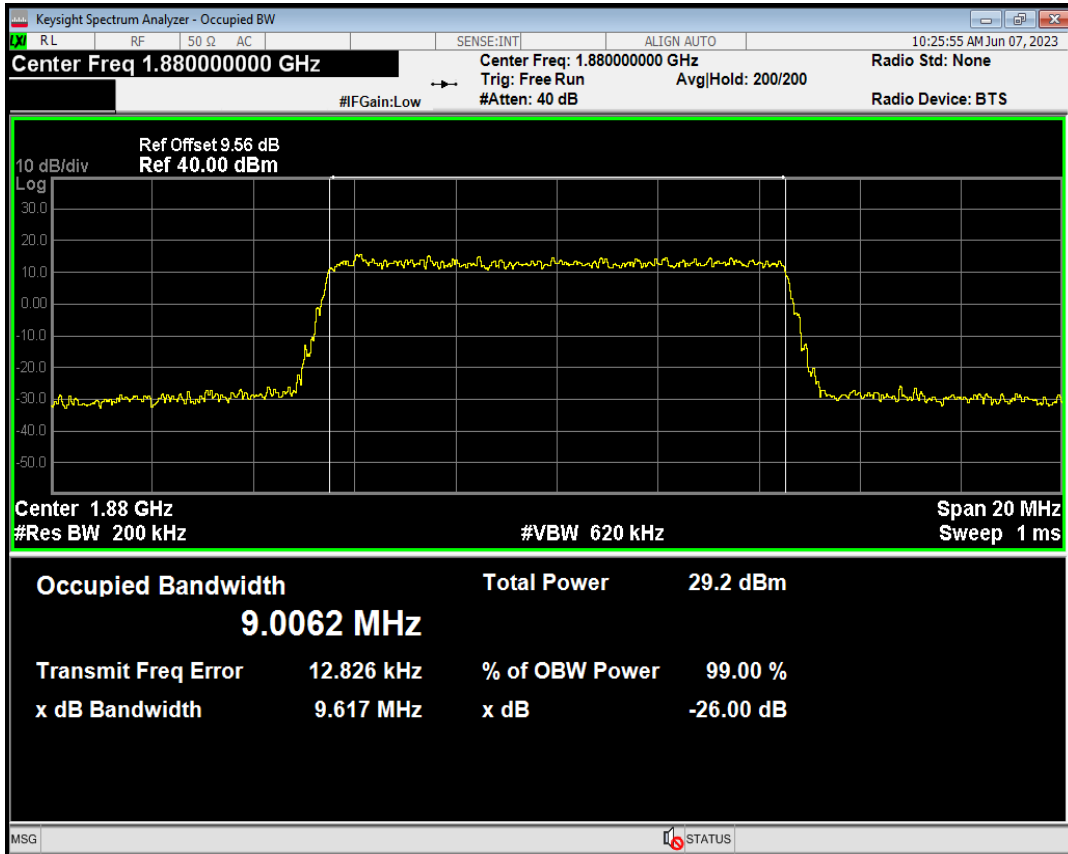

Band2 QAM16 BW=10MHz Channel=18900 RB Size=50 Position=#0