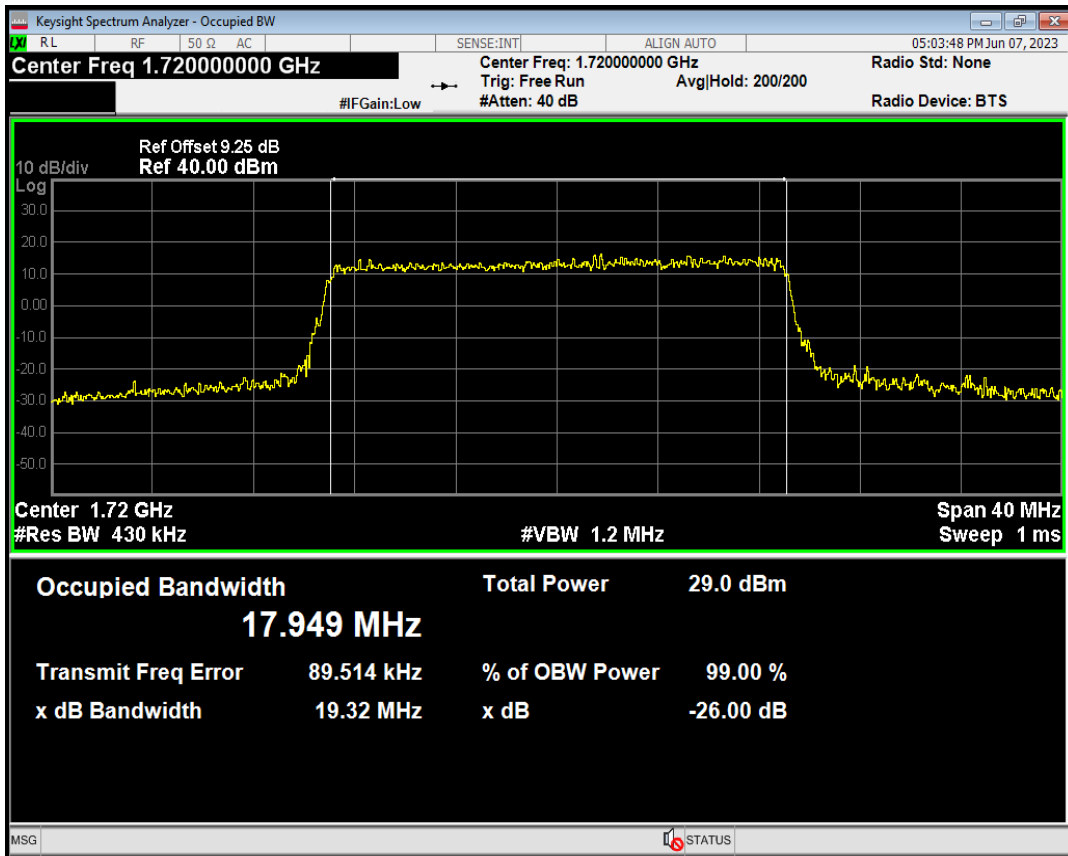

Band66 QPSK BW=20MHz Channel=132072 RB Size=100 Position=#0