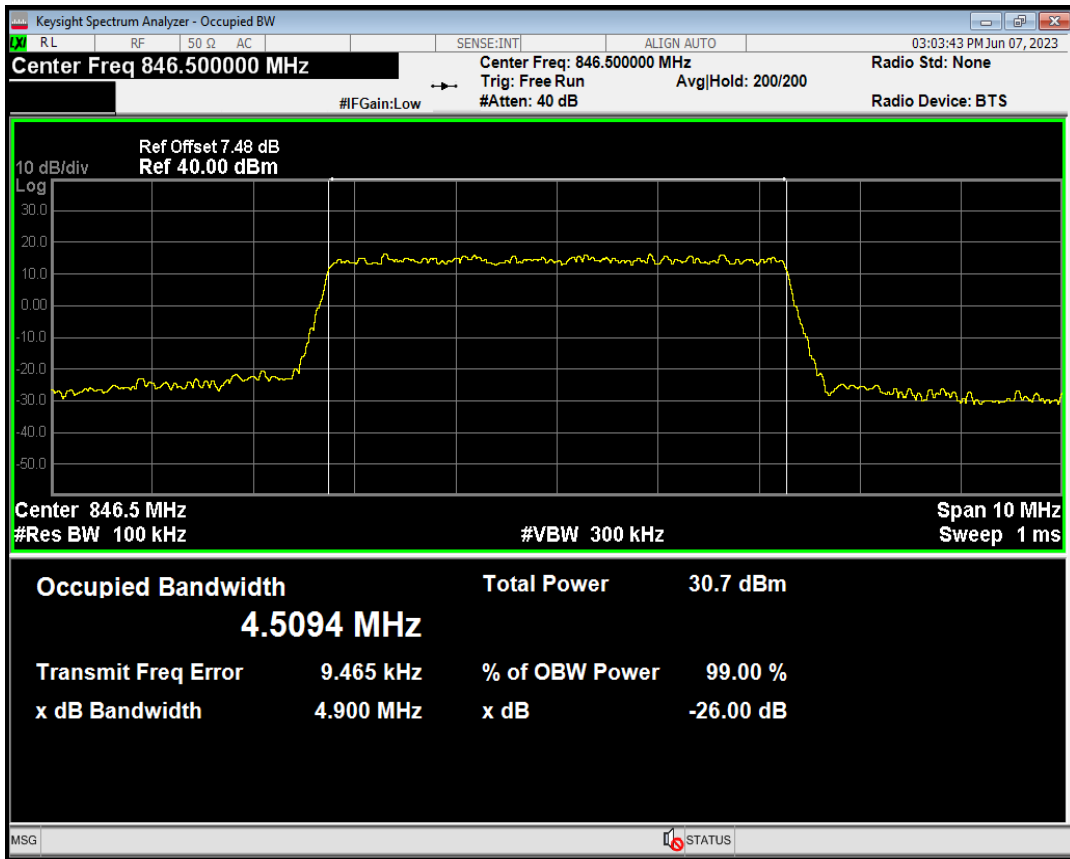

Band5 QPSK BW=5MHz Channel=20625 RB Size=25 Position=#0