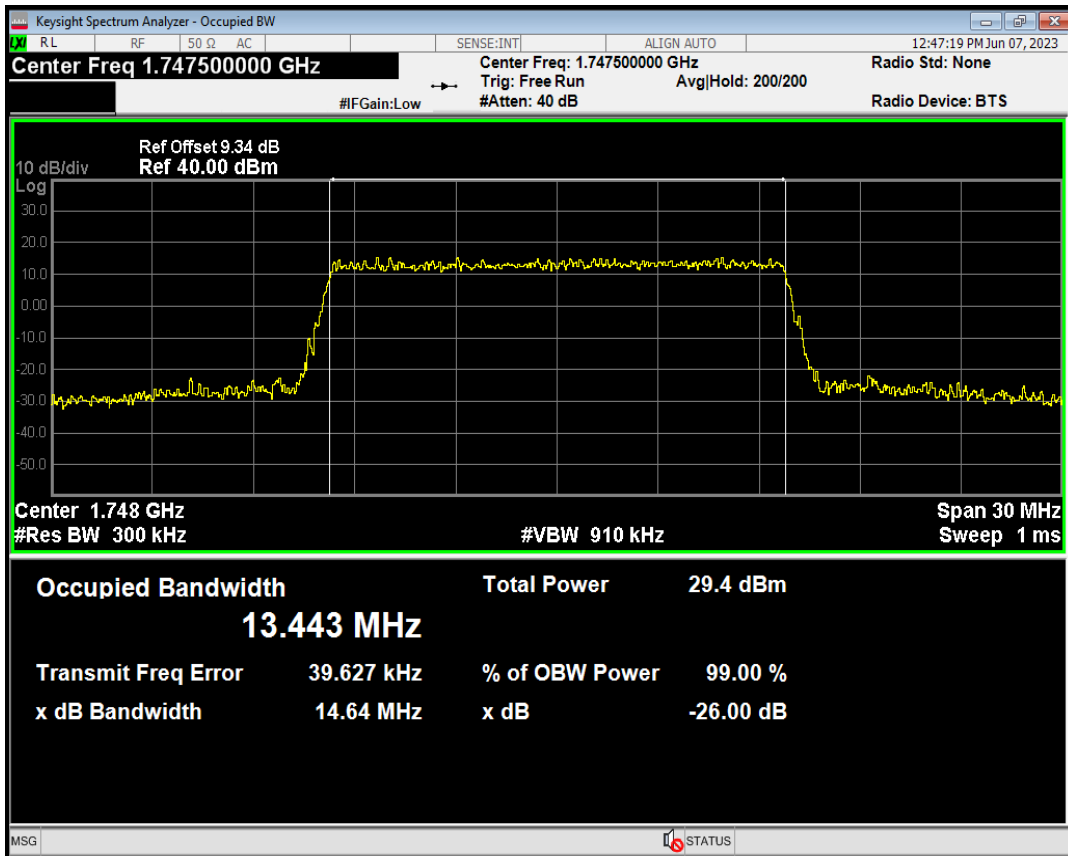

Band4 QAM16 BW=15MHz Channel=20325 RB Size=75 Position=#0