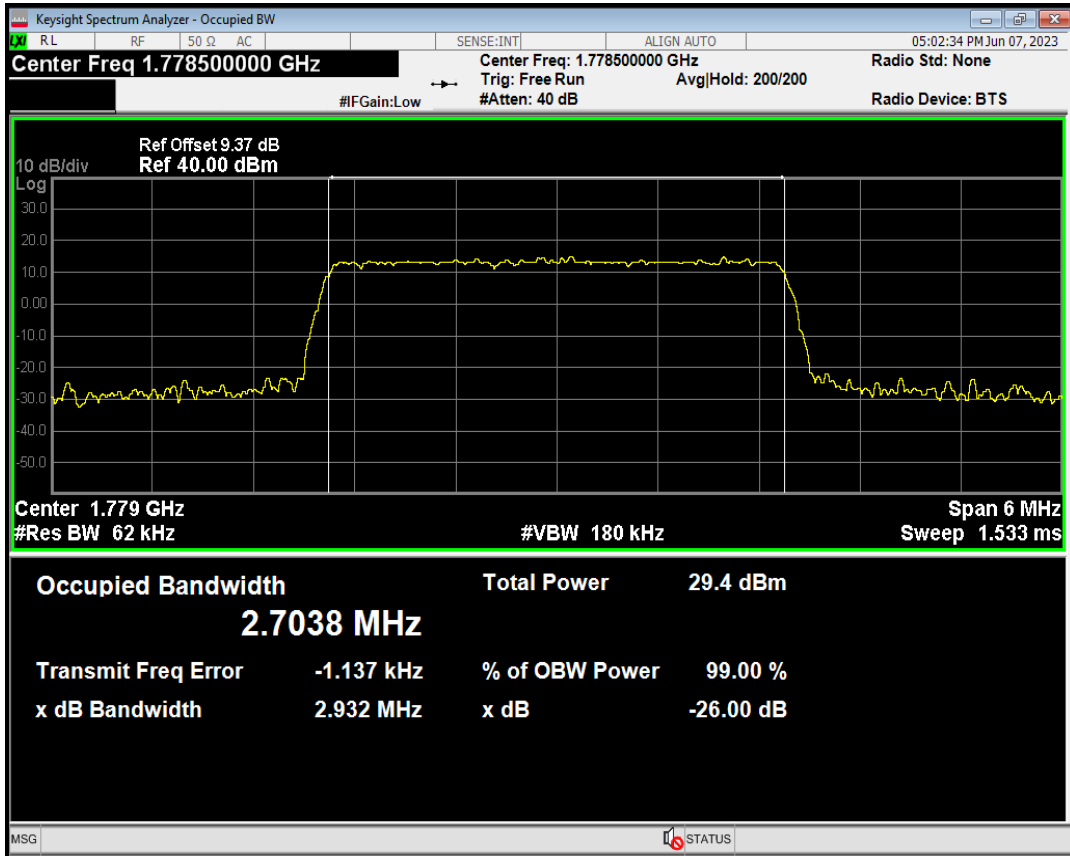

Band66 QPSK BW=3MHz Channel=132322 RB Size=15 Position=#0

Band66 QAM16 BW=3MHz Channel=132322 RB Size=15 Position=#0

Band66 QAM16 BW=3MHz Channel=132657 RB Size=15 Position=#0

Band66 QPSK BW=3MHz Channel=132657 RB Size=15 Position=#0