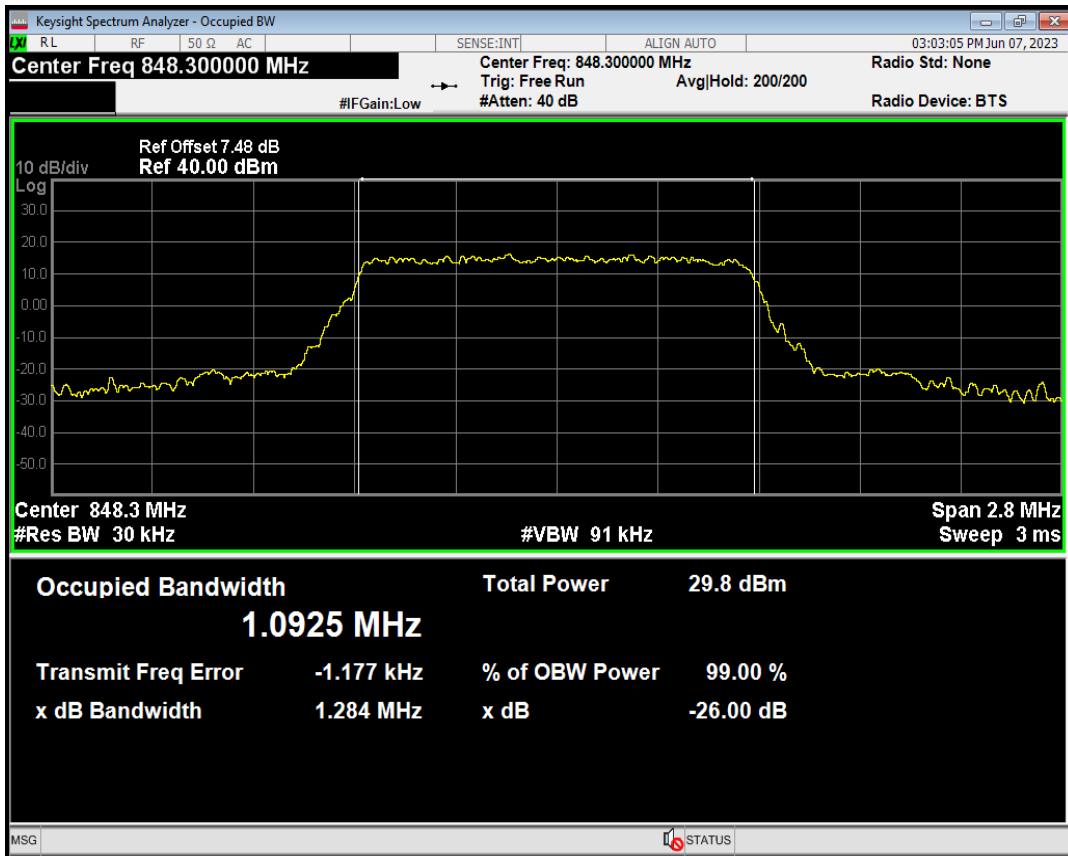

Band5 QAM16 BW=1.4MHz Channel=20643 RB Size=6 Position=#0