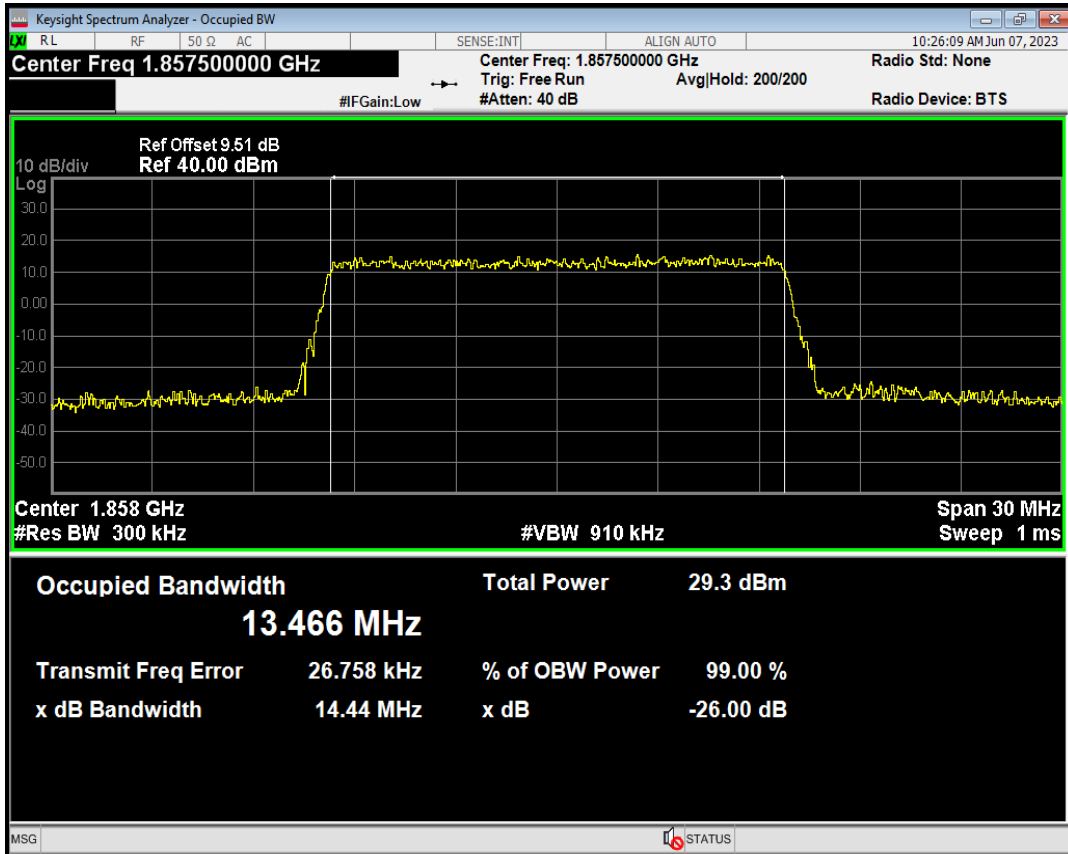

Band2 QAM16 BW=15MHz Channel=18675 RB Size=75 Position=#0