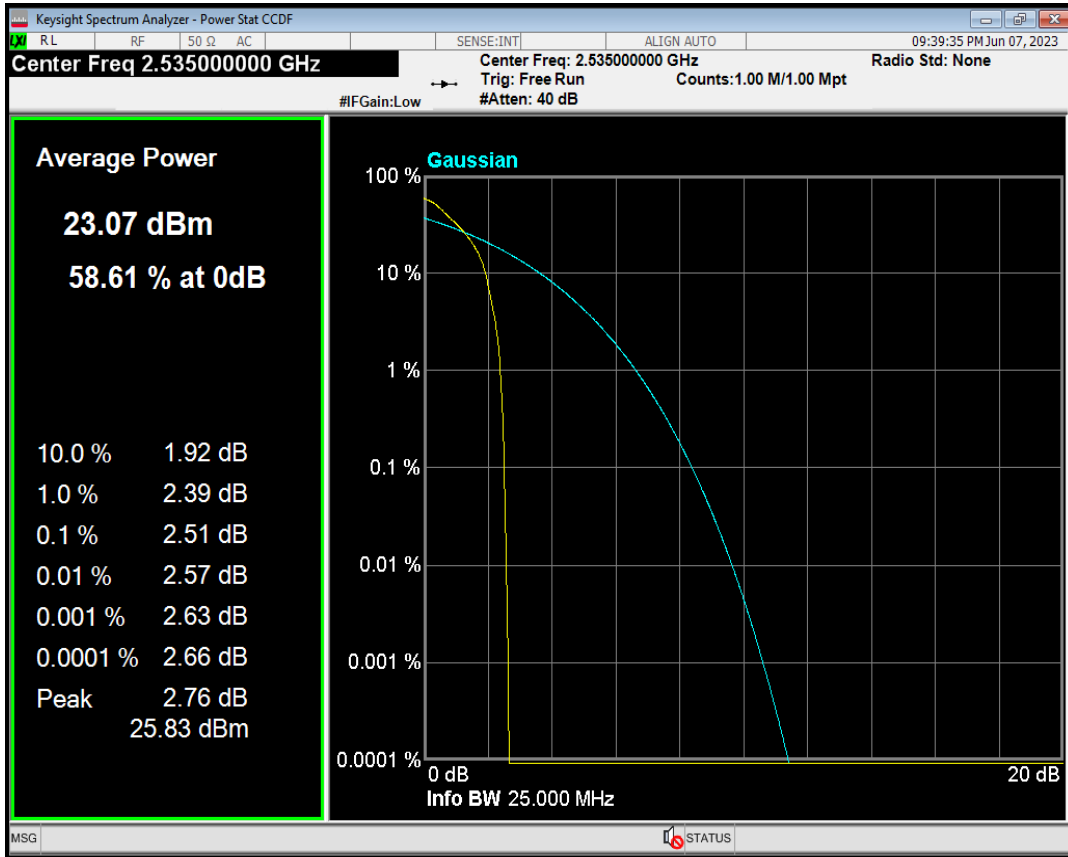

Band7 QPSK BW=15MHz Channel=21100 RB Size=1 Position=#0