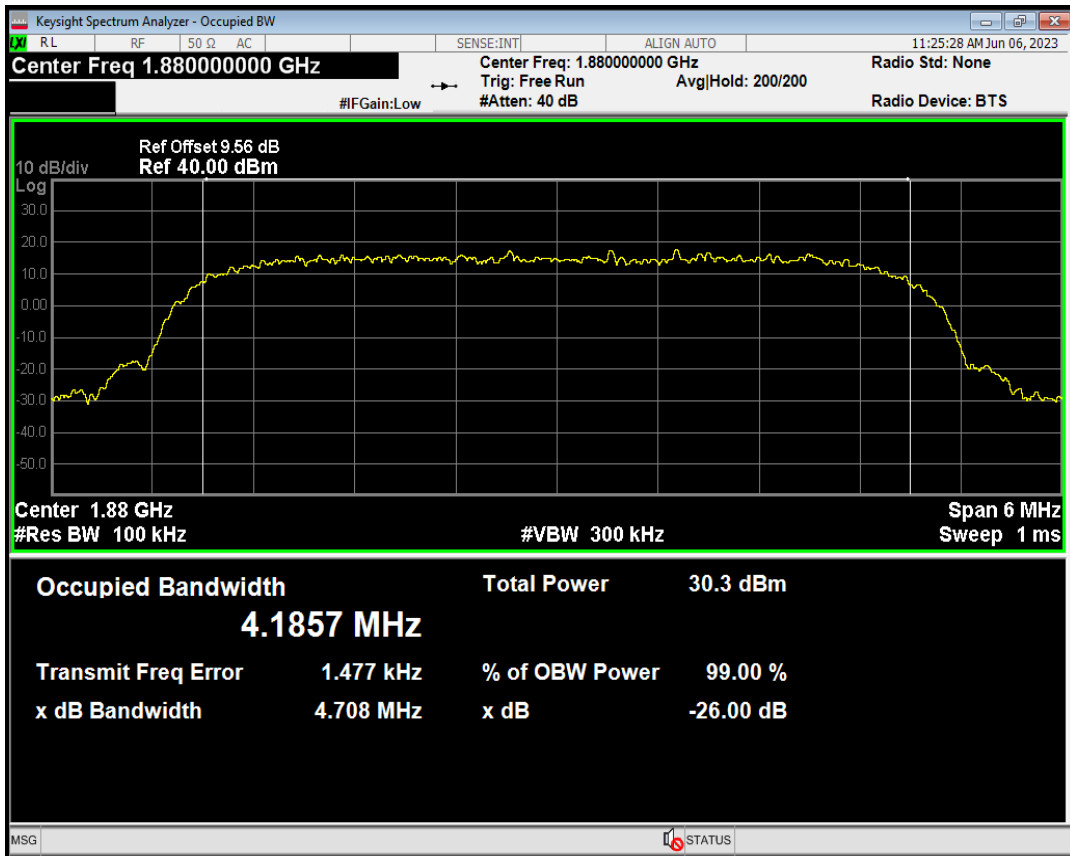

WCDMA Band2 Channel=9400