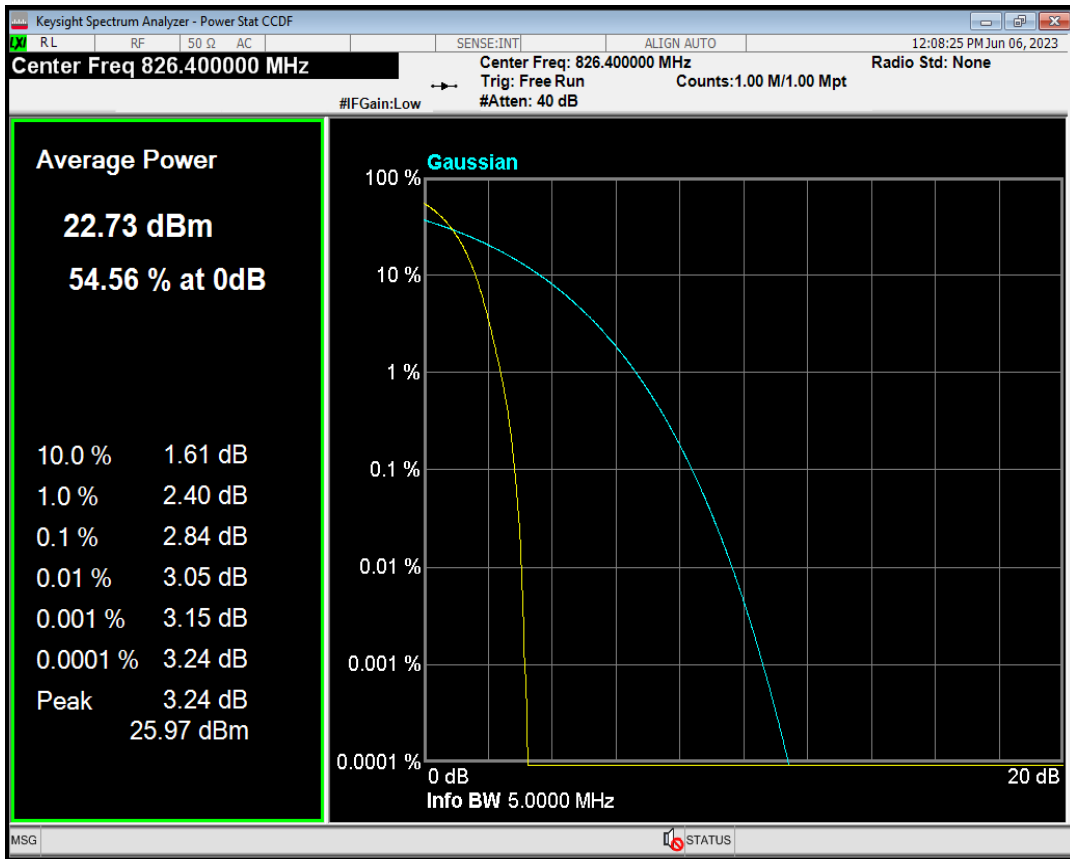

WCDMA Band2 Channel=9262

WCDMA Band2 Channel=9400

WCDMA Band2 Channel=9538

WCDMA Band4 Channel=1312

WCDMA Band4 Channel=1450

WCDMA Band4 Channel=1513

WCDMA Band5 Channel=4132

WCDMA Band5 Channel=4182