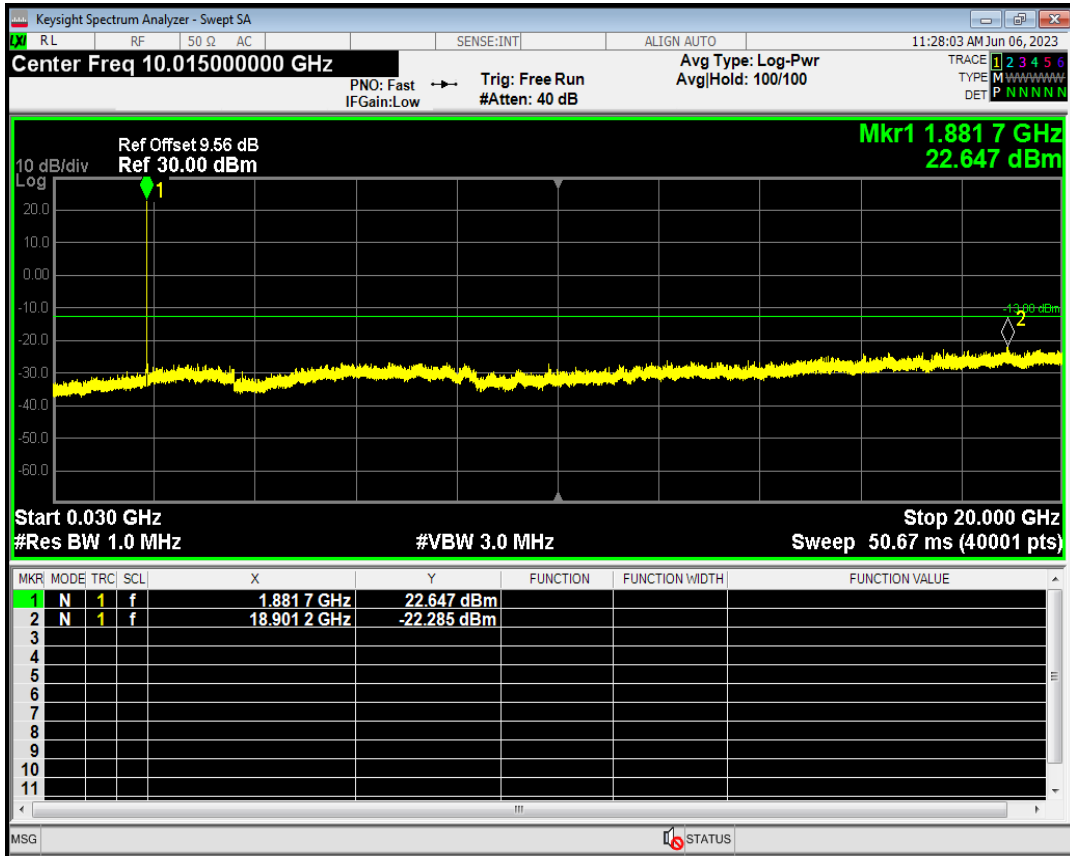

WCDMA Band2 Channel=9262

WCDMA Band2 Channel=9538

WCDMA Band4 Channel=1312

WCDMA Band4 Channel=1513

WCDMA Band5 Channel=4132

WCDMA Band5 Channel=4233

06 Out-of-band emissions

Band	Channel	Frequency (MHz)	Spur Freq (MHz)	Spur Level (dBm)	Limit (dBm)	Verdict
WCDMA Band2	9262	1852.4	19523.72	-22.06	-13	PASS
WCDMA Band2	9400	1880	18901.15	-22.28	-13	PASS
WCDMA Band2	9538	1907.6	19034.45	-22.52	-13	PASS
WCDMA Band4	1312	1712.4	18816.28	-22.90	-13	PASS
WCDMA Band4	1450	1740	19764.85	-22.92	-13	PASS
WCDMA Band4	1513	1752.6	19620.07	-22.60	-13	PASS
WCDMA Band5	4132	826.4	6438.47	-28.13	-13	PASS
WCDMA Band5	4182	836.4	8174.49	-28.29	-13	PASS
WCDMA Band5	4233	846.6	6125.91	-27.99	-13	PASS

WCDMA Band2 Channel=9262

WCDMA Band2 Channel=9400

WCDMA Band2 Channel=9538

WCDMA Band4 Channel=1312

WCDMA Band4 Channel=1450

WCDMA Band4 Channel=1513

WCDMA Band5 Channel=4132

WCDMA Band5 Channel=4182