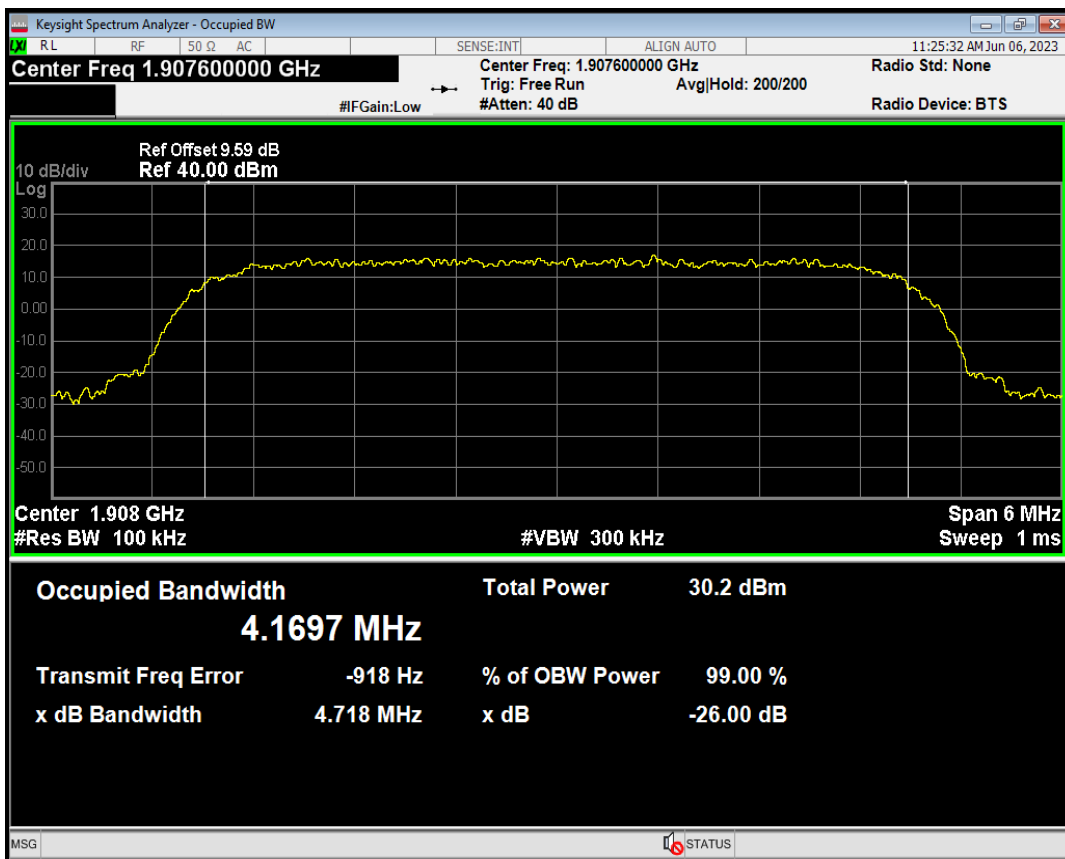

WCDMA Band2 Channel=9538