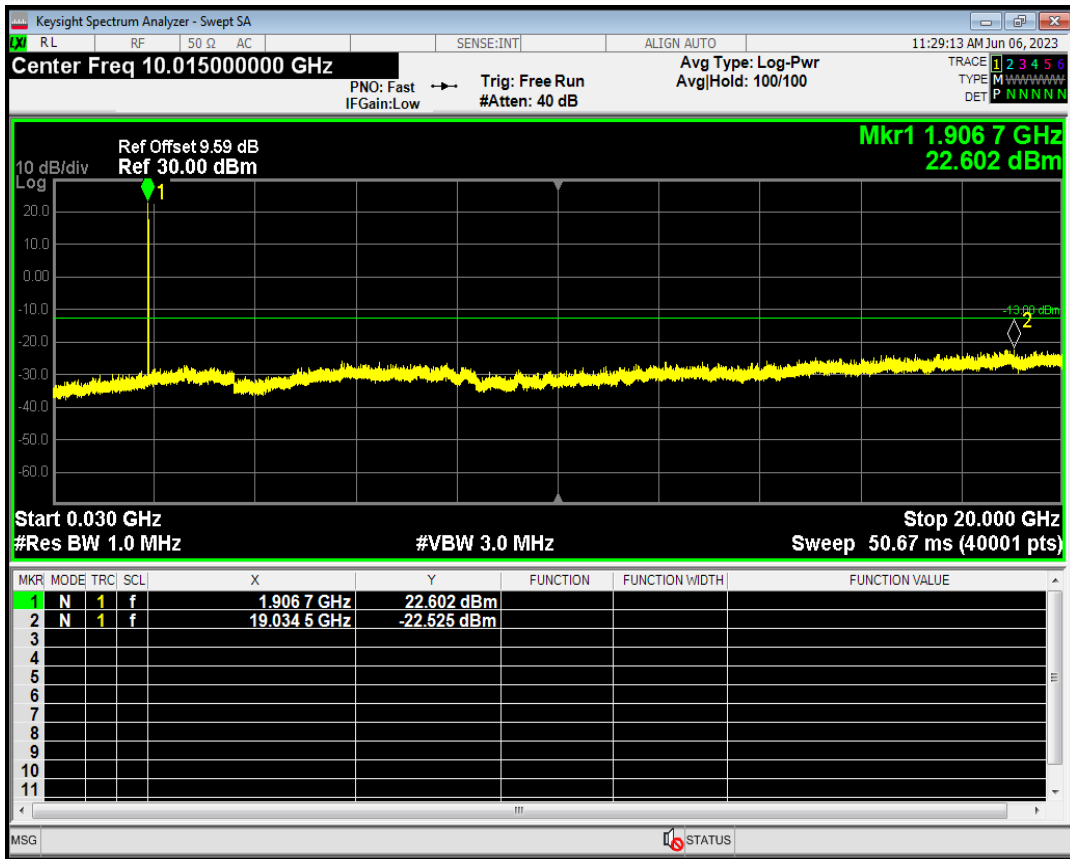

WCDMA Band2 Channel=9262

WCDMA Band2 Channel=9538

WCDMA Band4 Channel=1312

WCDMA Band4 Channel=1513

WCDMA Band5 Channel=4132

WCDMA Band5 Channel=4233

06 Out-of-band emissions

Band	Channel	Frequency (MHz)	Spur Freq (MHz)	Spur Level (dBm)	Limit (dBm)	Verdict
WCDMA Band2	9262	1852.4	19523.72	-22.06	-13	PASS
WCDMA Band2	9400	1880	18901.15	-22.28	-13	PASS
WCDMA Band2	9538	1907.6	19034.45	-22.52	-13	PASS
WCDMA Band4	1312	1712.4	18816.28	-22.90	-13	PASS
WCDMA Band4	1450	1740	19764.85	-22.92	-13	PASS
WCDMA Band4	1513	1752.6	19620.07	-22.60	-13	PASS
WCDMA Band5	4132	826.4	6438.47	-28.13	-13	PASS
WCDMA Band5	4182	836.4	8174.49	-28.29	-13	PASS
WCDMA Band5	4233	846.6	6125.91	-27.99	-13	PASS

WCDMA Band2 Channel=9262

WCDMA Band2 Channel=9400

WCDMA Band2 Channel=9538

WCDMA Band4 Channel=1312

WCDMA Band4 Channel=1450

WCDMA Band4 Channel=1513

WCDMA Band5 Channel=4132

WCDMA Band5 Channel=4182