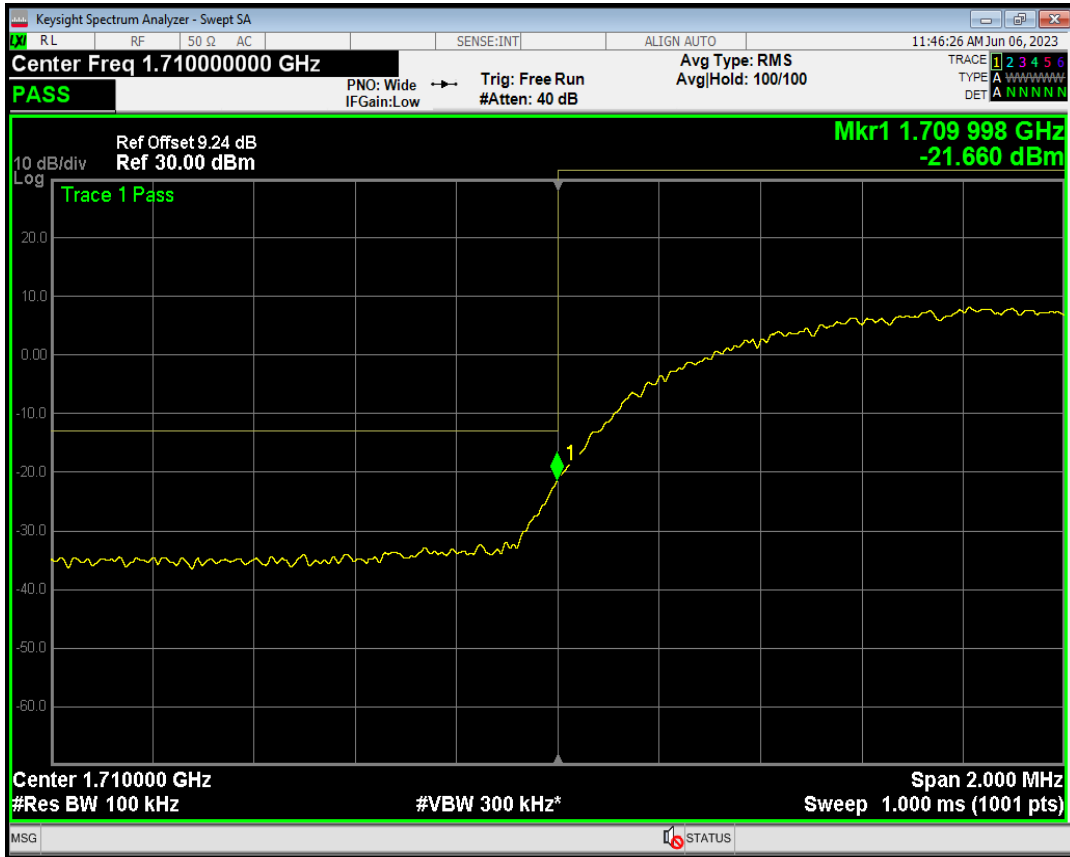

WCDMA Band5 Channel=4233

05 Band edge

Band	Channel	Frequency (MHz)	Spur Freq (MHz)	Spur Level (dBm)	Limit (dBm)	Verdict
WCDMA Band2	9262	1852.4	1850.00	-23.19	-13	PASS
WCDMA Band2	9538	1907.6	1910.00	-23.01	-13	PASS
WCDMA Band4	1312	1712.4	1710.00	-21.66	-13	PASS
WCDMA Band4	1513	1752.6	1755.00	-22.98	-13	PASS
WCDMA Band5	4132	826.4	824.00	-22.45	-13	PASS
WCDMA Band5	4233	846.6	849.00	-22.11	-13	PASS

WCDMA Band2 Channel=9262

WCDMA Band2 Channel=9538

WCDMA Band4 Channel=1312

WCDMA Band4 Channel=1513

WCDMA Band5 Channel=4132

WCDMA Band5 Channel=4233

06 Out-of-band emissions

Band	Channel	Frequency (MHz)	Spur Freq (MHz)	Spur Level (dBm)	Limit (dBm)	Verdict
WCDMA Band2	9262	1852.4	19523.72	-22.06	-13	PASS
WCDMA Band2	9400	1880	18901.15	-22.28	-13	PASS
WCDMA Band2	9538	1907.6	19034.45	-22.52	-13	PASS
WCDMA Band4	1312	1712.4	18816.28	-22.90	-13	PASS
WCDMA Band4	1450	1740	19764.85	-22.92	-13	PASS
WCDMA Band4	1513	1752.6	19620.07	-22.60	-13	PASS
WCDMA Band5	4132	826.4	6438.47	-28.13	-13	PASS
WCDMA Band5	4182	836.4	8174.49	-28.29	-13	PASS
WCDMA Band5	4233	846.6	6125.91	-27.99	-13	PASS