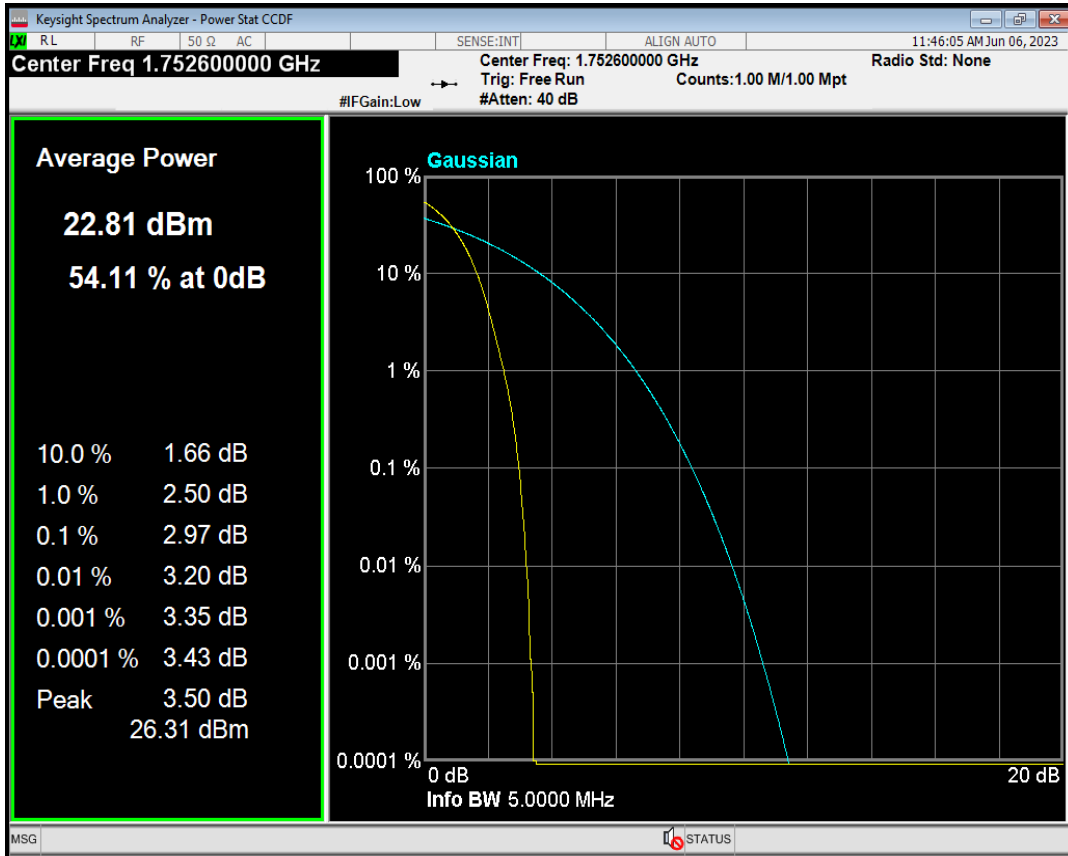

WCDMA Band2 Channel=9262

WCDMA Band2 Channel=9400

WCDMA Band2 Channel=9538

WCDMA Band4 Channel=1312

WCDMA Band4 Channel=1450

WCDMA Band4 Channel=1513

WCDMA Band5 Channel=4132

WCDMA Band5 Channel=4182