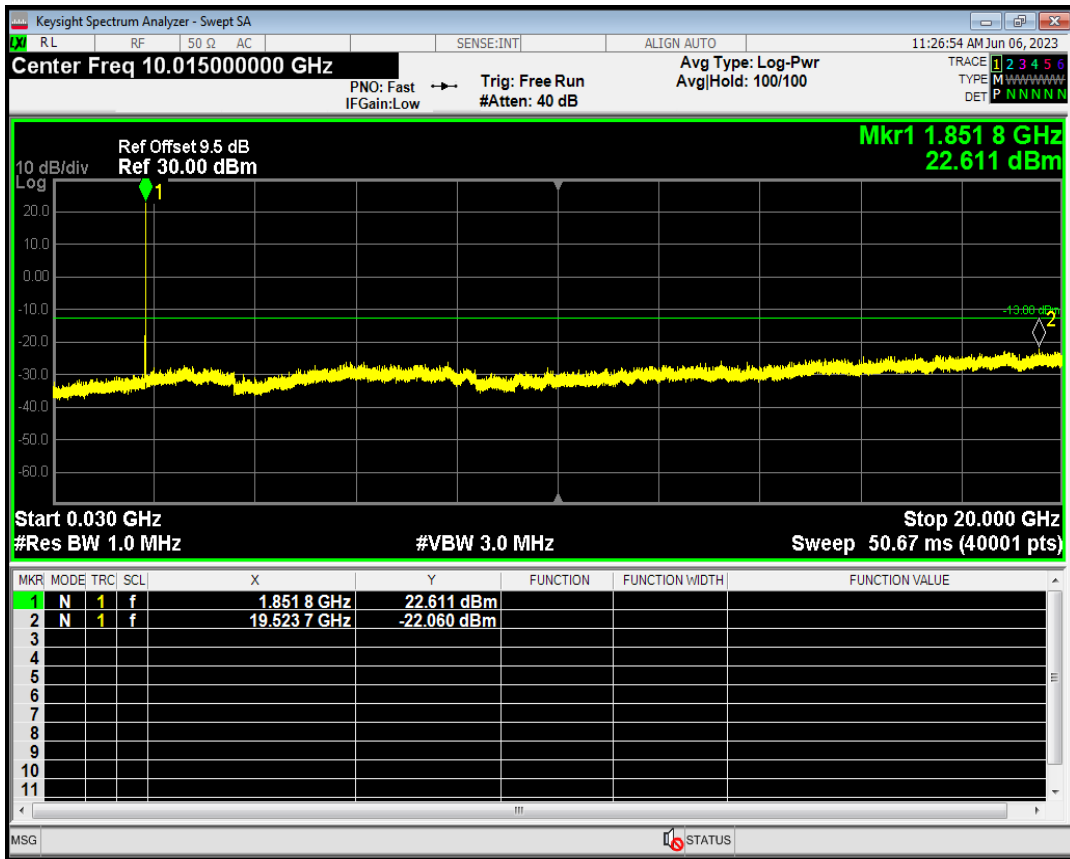

WCDMA Band2 Channel=9262

WCDMA Band2 Channel=9538

WCDMA Band4 Channel=1312

WCDMA Band4 Channel=1513

WCDMA Band5 Channel=4132

WCDMA Band5 Channel=4233

06 Out-of-band emissions

Band	Channel	Frequency (MHz)	Spur Freq (MHz)	Spur Level (dBm)	Limit (dBm)	Verdict
WCDMA Band2	9262	1852.4	19523.72	-22.06	-13	PASS
WCDMA Band2	9400	1880	18901.15	-22.28	-13	PASS
WCDMA Band2	9538	1907.6	19034.45	-22.52	-13	PASS
WCDMA Band4	1312	1712.4	18816.28	-22.90	-13	PASS
WCDMA Band4	1450	1740	19764.85	-22.92	-13	PASS
WCDMA Band4	1513	1752.6	19620.07	-22.60	-13	PASS
WCDMA Band5	4132	826.4	6438.47	-28.13	-13	PASS
WCDMA Band5	4182	836.4	8174.49	-28.29	-13	PASS
WCDMA Band5	4233	846.6	6125.91	-27.99	-13	PASS

WCDMA Band2 Channel=9262

WCDMA Band2 Channel=9400

WCDMA Band2 Channel=9538

WCDMA Band4 Channel=1312

WCDMA Band4 Channel=1450

WCDMA Band4 Channel=1513

WCDMA Band5 Channel=4132

WCDMA Band5 Channel=4182