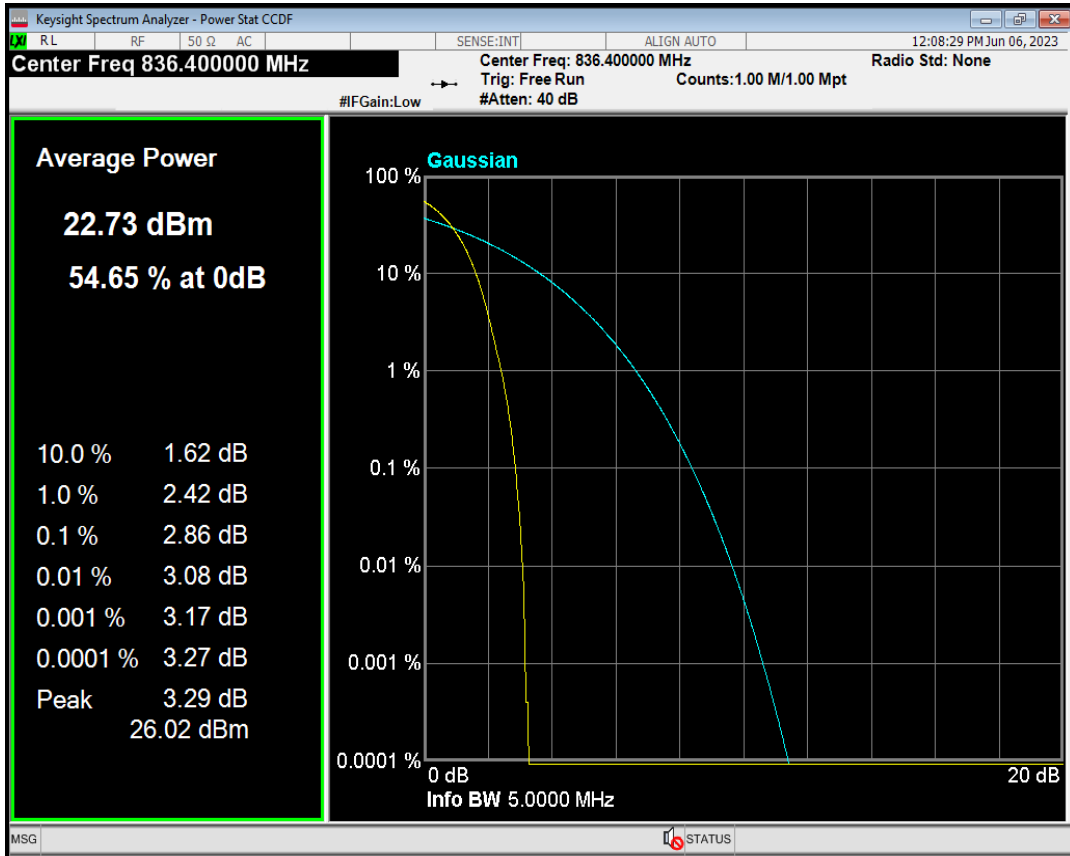

WCDMA Band2 Channel=9262

WCDMA Band2 Channel=9400

WCDMA Band2 Channel=9538

WCDMA Band4 Channel=1312

WCDMA Band4 Channel=1450

WCDMA Band4 Channel=1513

WCDMA Band5 Channel=4132

WCDMA Band5 Channel=4182