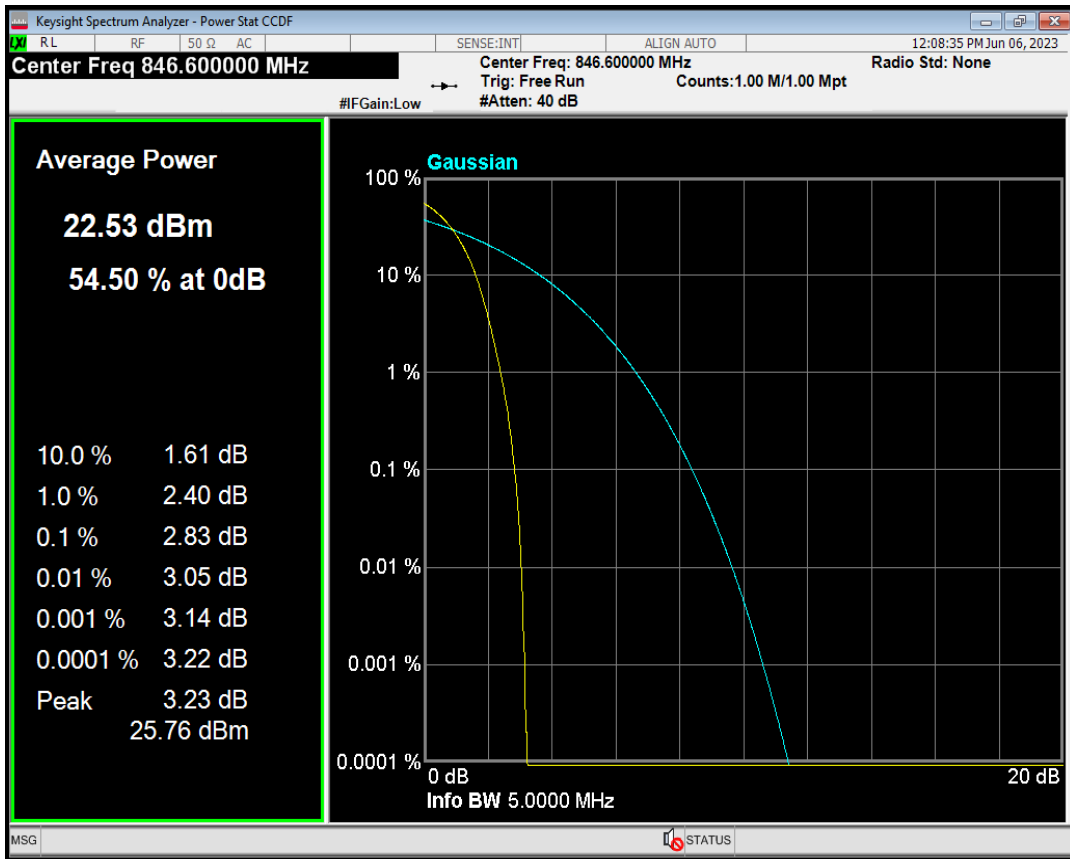

WCDMA Band5 Channel=4233