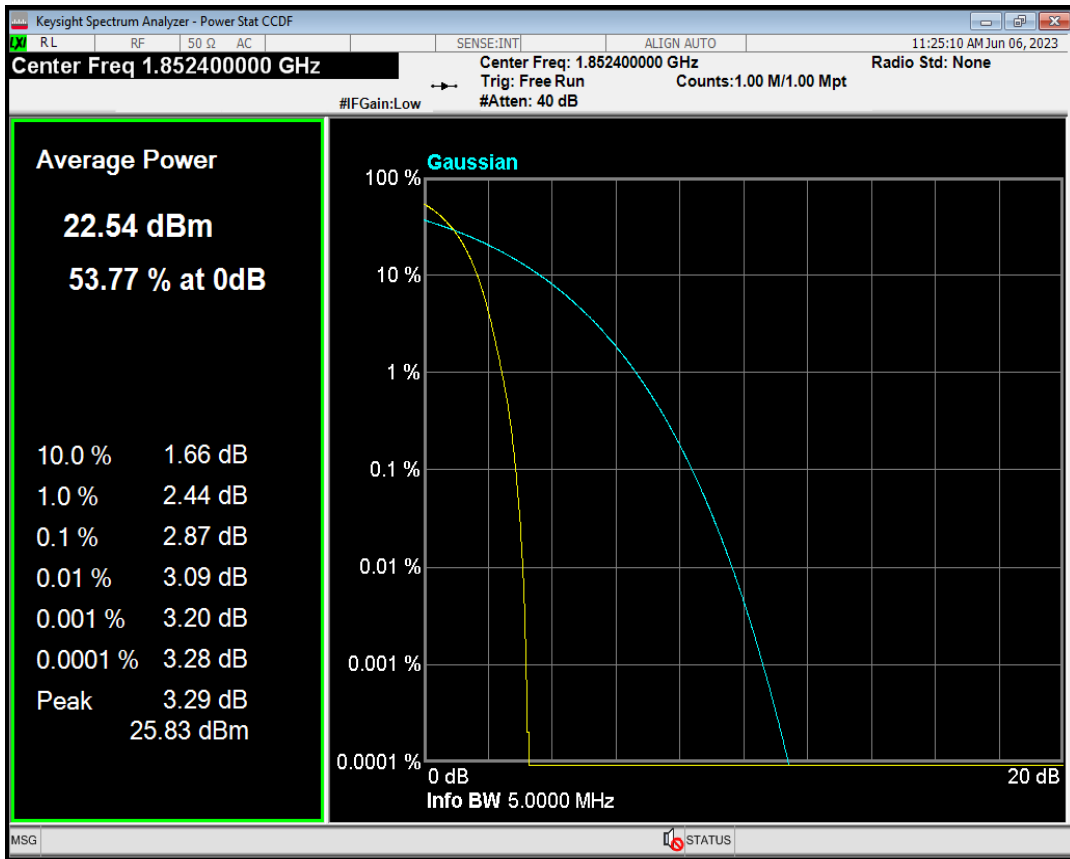

WCDMA Band2 Channel=9262