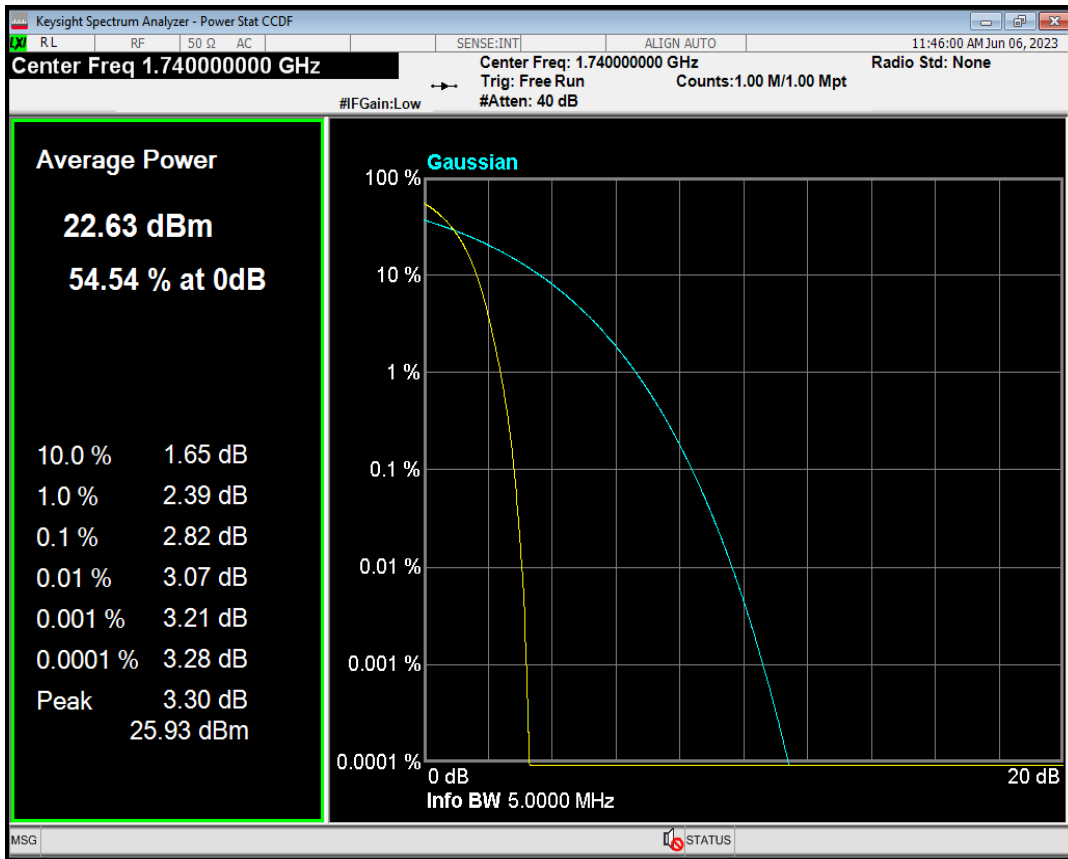

WCDMA Band2 Channel=9262

WCDMA Band2 Channel=9400

WCDMA Band2 Channel=9538

WCDMA Band4 Channel=1312

WCDMA Band4 Channel=1450

WCDMA Band4 Channel=1513

WCDMA Band5 Channel=4132

WCDMA Band5 Channel=4182