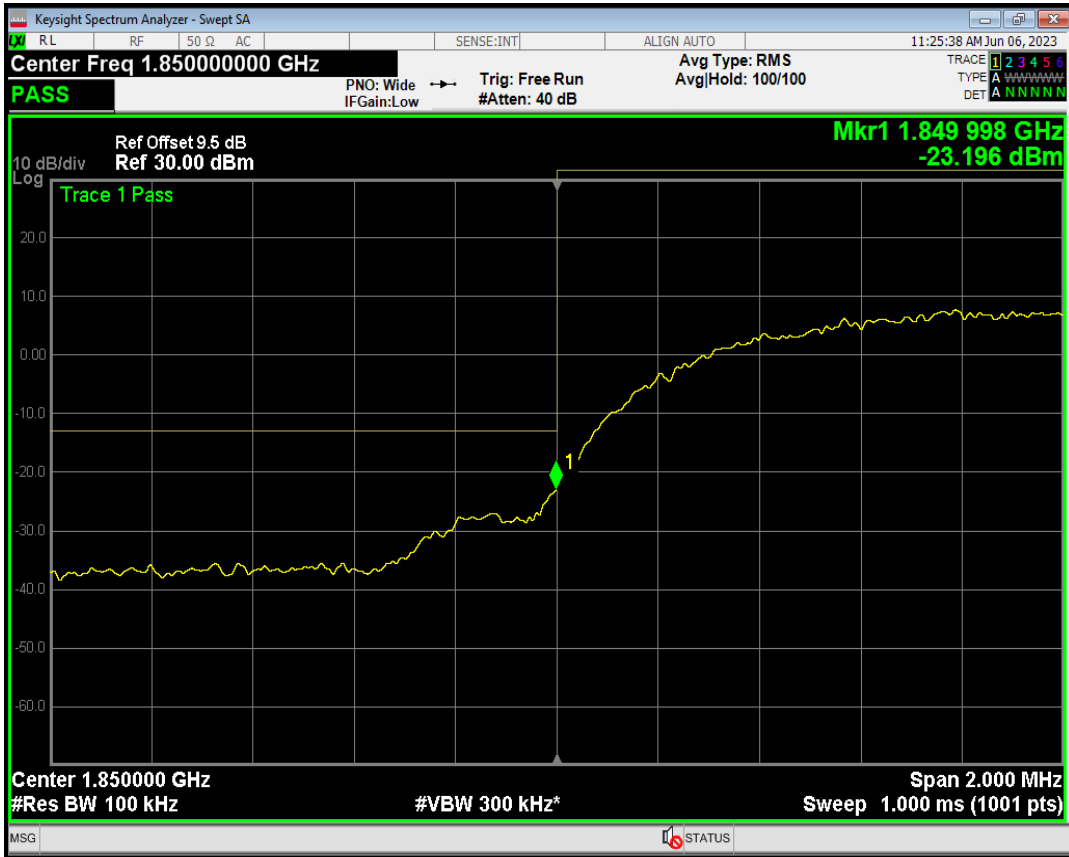

WCDMA Band2 Channel=9262