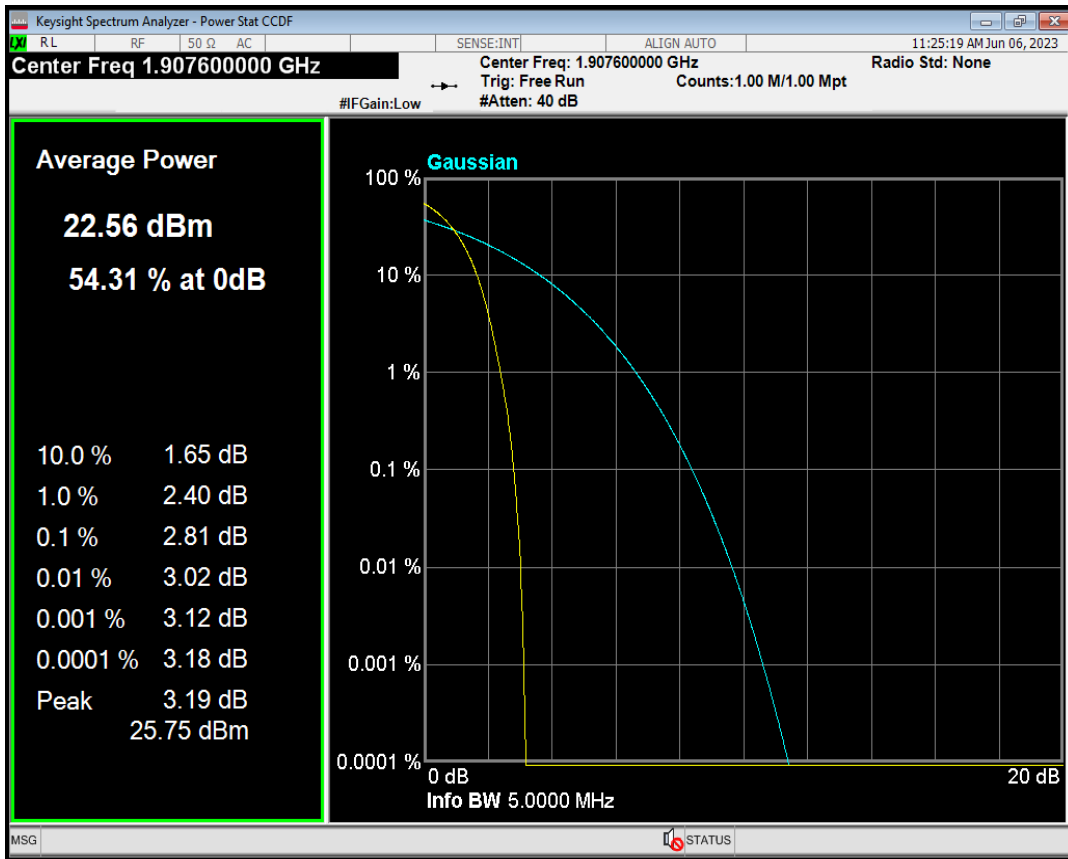

WCDMA Band2 Channel=9538