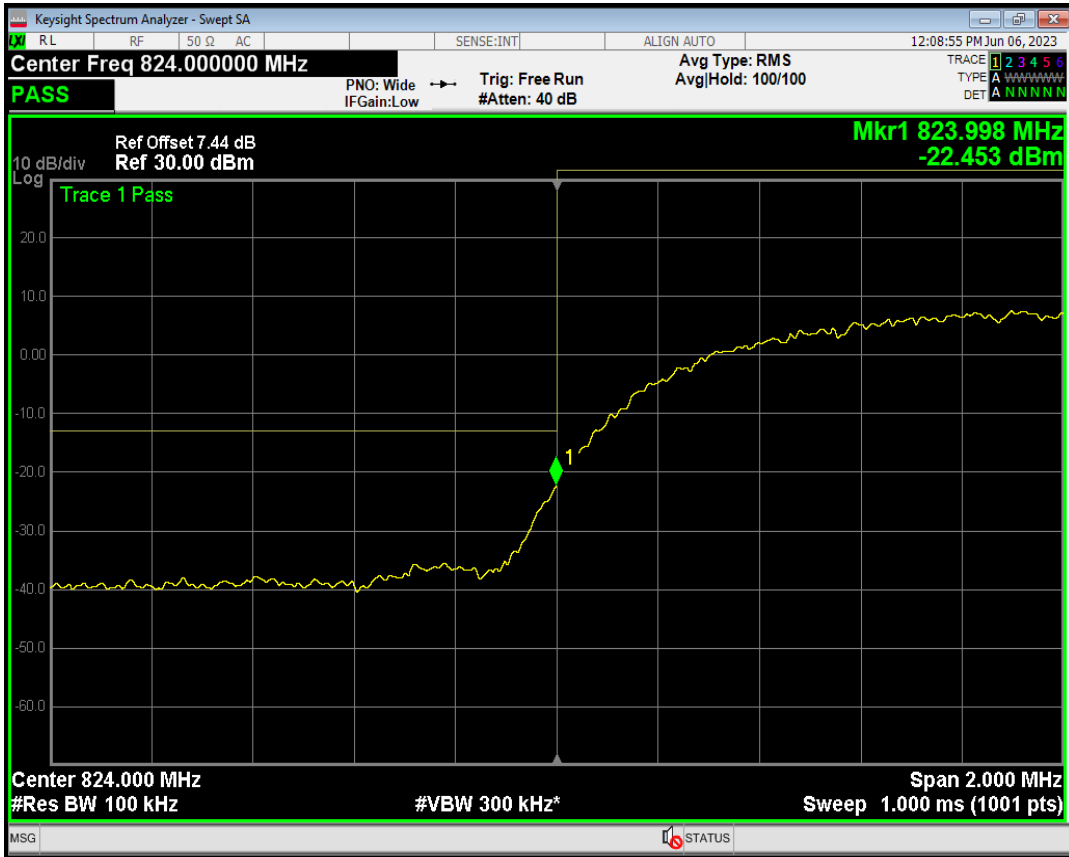

WCDMA Band2 Channel=9262

WCDMA Band2 Channel=9538

WCDMA Band4 Channel=1312

WCDMA Band4 Channel=1513

WCDMA Band5 Channel=4132

WCDMA Band5 Channel=4233

06 Out-of-band emissions

Band	Channel	Frequency (MHz)	Spur Freq (MHz)	Spur Level (dBm)	Limit (dBm)	Verdict
WCDMA Band2	9262	1852.4	19523.72	-22.06	-13	PASS
WCDMA Band2	9400	1880	18901.15	-22.28	-13	PASS
WCDMA Band2	9538	1907.6	19034.45	-22.52	-13	PASS
WCDMA Band4	1312	1712.4	18816.28	-22.90	-13	PASS
WCDMA Band4	1450	1740	19764.85	-22.92	-13	PASS
WCDMA Band4	1513	1752.6	19620.07	-22.60	-13	PASS
WCDMA Band5	4132	826.4	6438.47	-28.13	-13	PASS
WCDMA Band5	4182	836.4	8174.49	-28.29	-13	PASS
WCDMA Band5	4233	846.6	6125.91	-27.99	-13	PASS

WCDMA Band2 Channel=9262

WCDMA Band2 Channel=9400

WCDMA Band2 Channel=9538

WCDMA Band4 Channel=1312

WCDMA Band4 Channel=1450

WCDMA Band4 Channel=1513

WCDMA Band5 Channel=4132

WCDMA Band5 Channel=4182