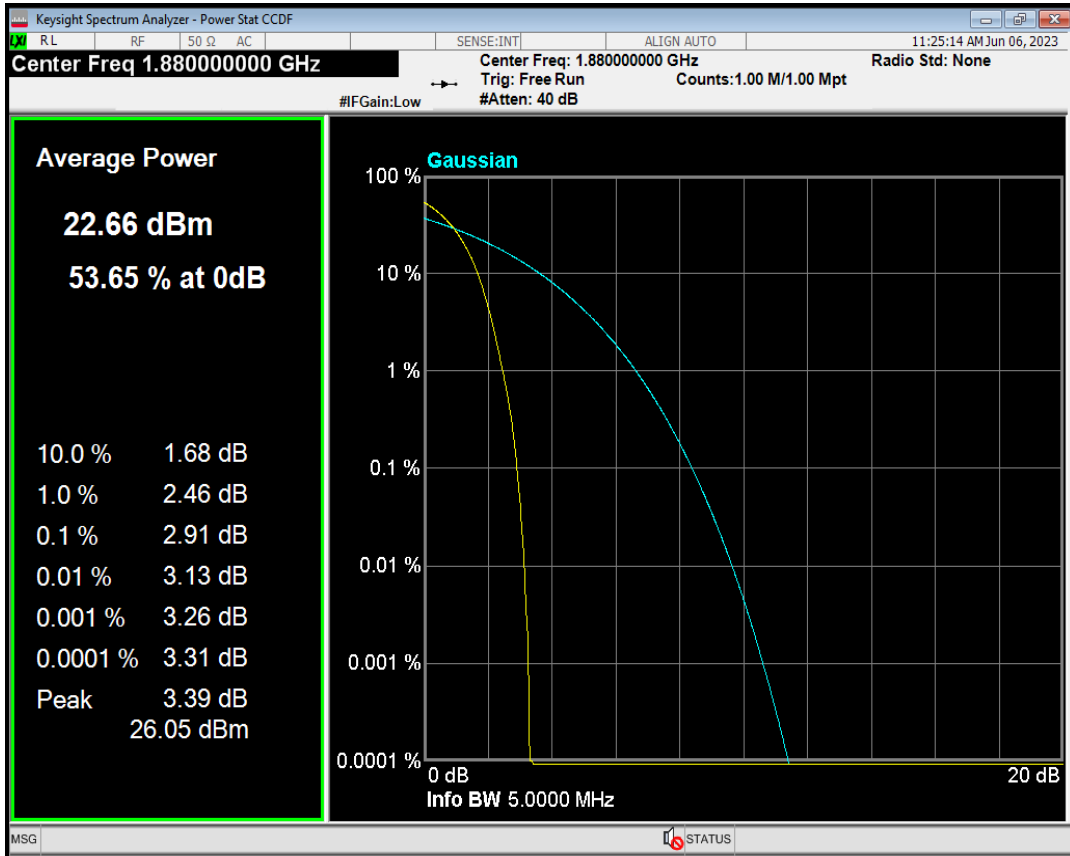

WCDMA Band2 Channel=9400