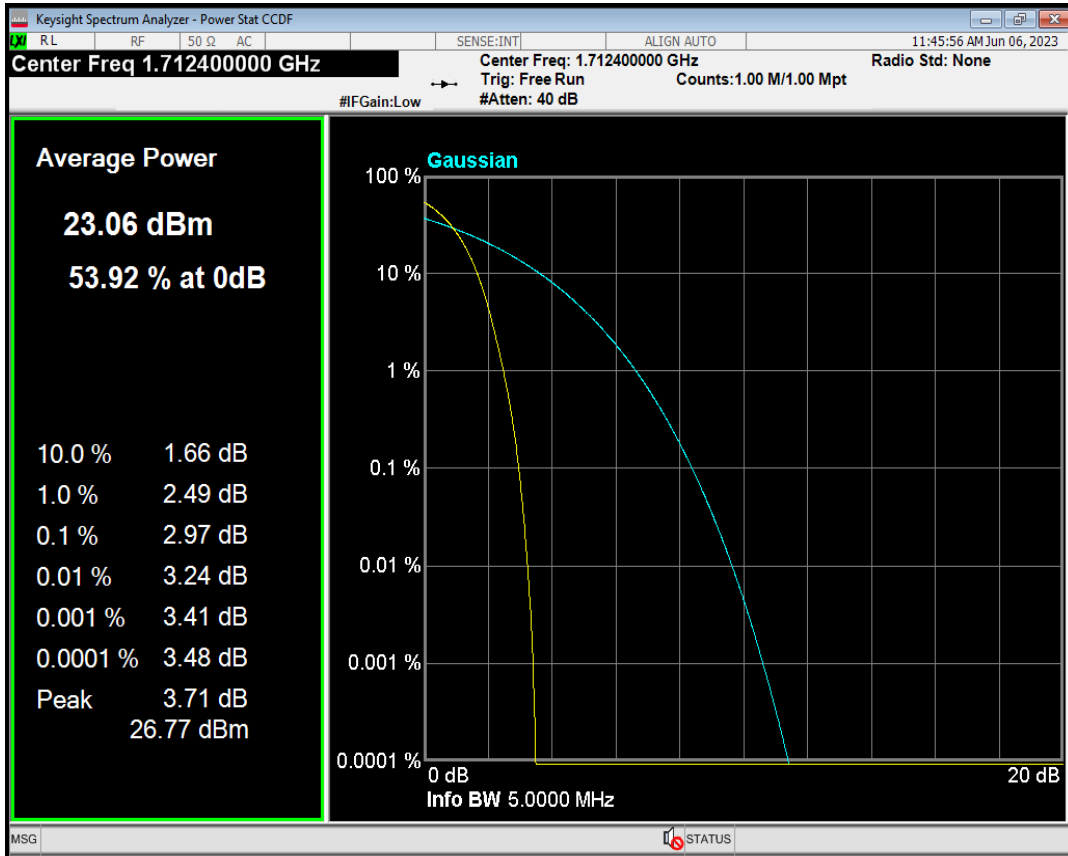

WCDMA Band2 Channel=9262

WCDMA Band2 Channel=9400

WCDMA Band2 Channel=9538

WCDMA Band4 Channel=1312

WCDMA Band4 Channel=1450

WCDMA Band4 Channel=1513

WCDMA Band5 Channel=4132

WCDMA Band5 Channel=4182