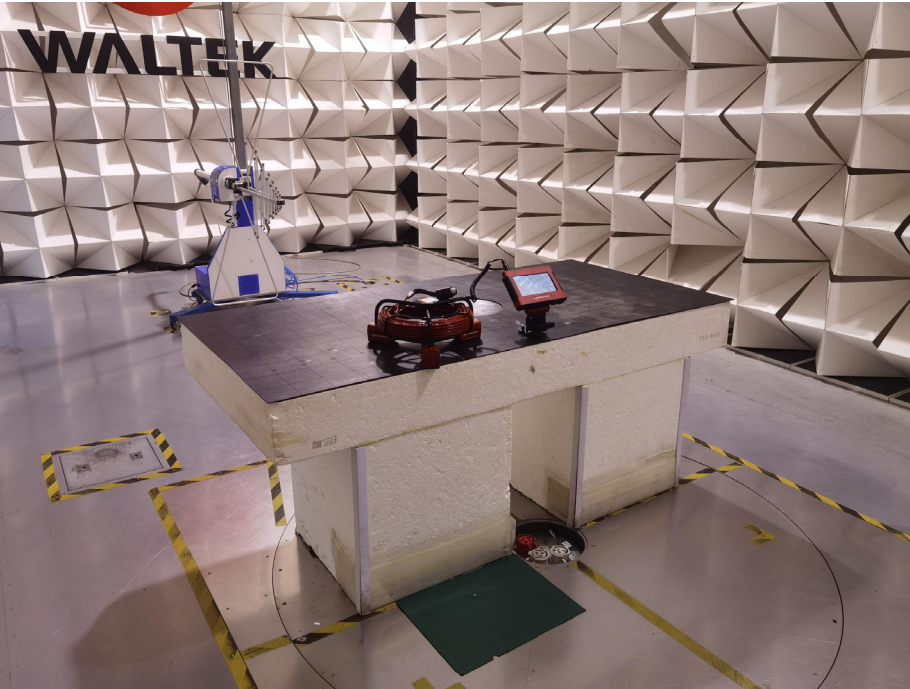

### 1 Test Setup photos Model ROCAM mini HD-Basis, FCC ID: 2AADC-RCM

#### 1.1 Photograph - Spurious Emissions Radiated Test Setup

Below 30MHz Test Site 2#

**Appendix- ROCAM mini HD-Basis -Photos**

For 30MHz-1000MHz Test Site 2#

**Appendix- ROCAM mini HD-Basis -Photos**

For Above 1GHz Test Site 1#