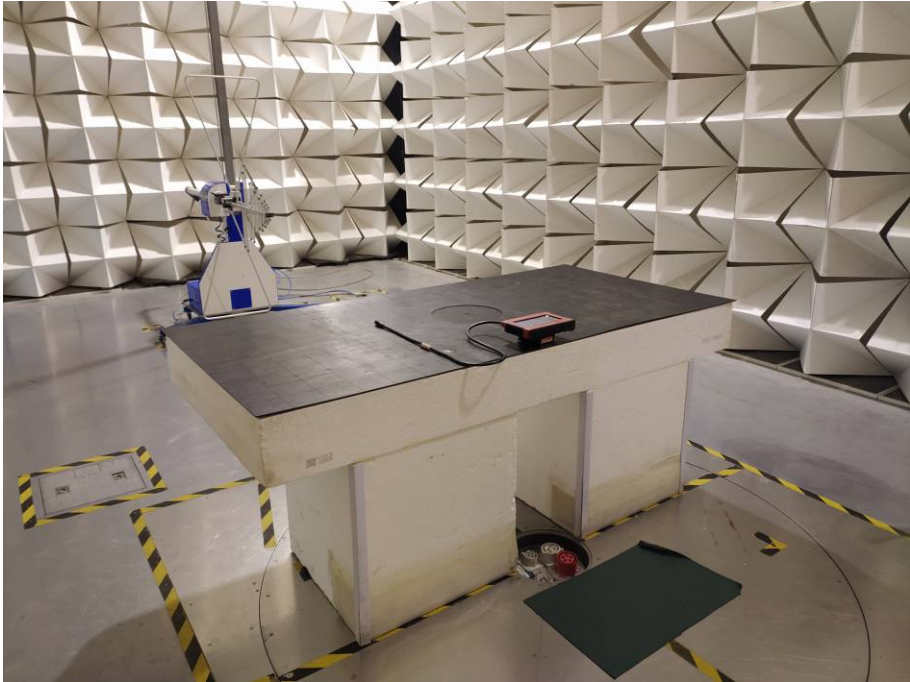

### 1 Test Setup photos Model ROCAM mini HD-Basis, FCC ID: 2AADC-RCM

#### 1.1 Photograph - Spurious Emissions Radiated Test Setup

Below 30MHz Test Site 2#

**Appendix- ROCAM mini HD-Basis -Photos**

For 30MHz-1000MHz Test Site 2#

**Appendix- ROCAM mini HD-Basis -Photos**

For Above 1GHz Test Site 1#