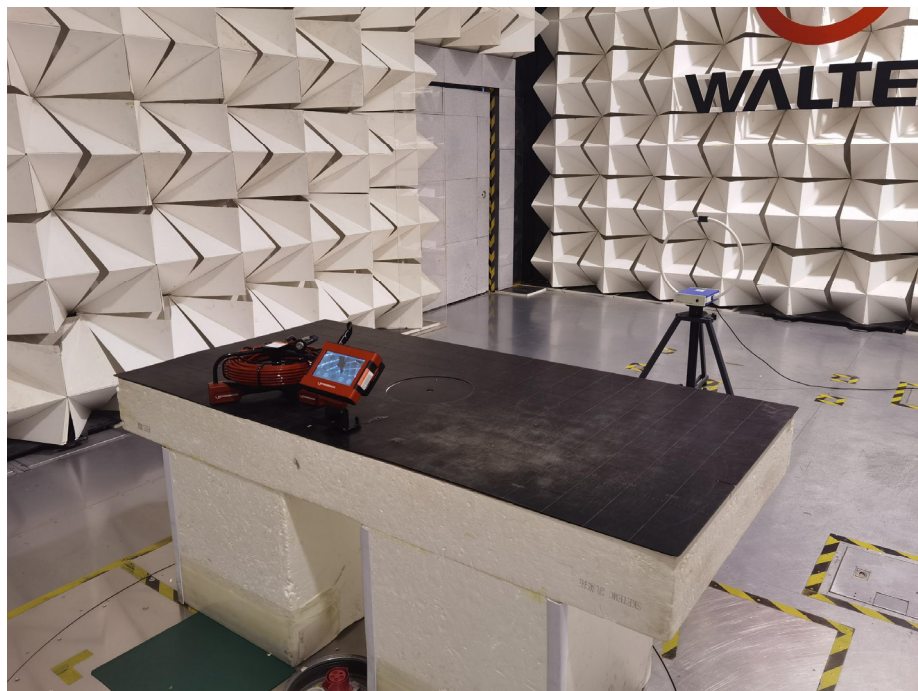

### 1 Test Setup photos Model ROCAM mini HD-Basis, FCC ID: 2AADC-RCM

#### 1.1 Photograph - Spurious Emissions Radiated Test Setup

Below 30MHz Test Site 2#

**Appendix- ROCAM mini HD-Basis -Photos**

For 30MHz-1000MHz Test Site 2#

**Appendix- ROCAM mini HD-Basis -Photos**

For Above 1GHz Test Site 1#