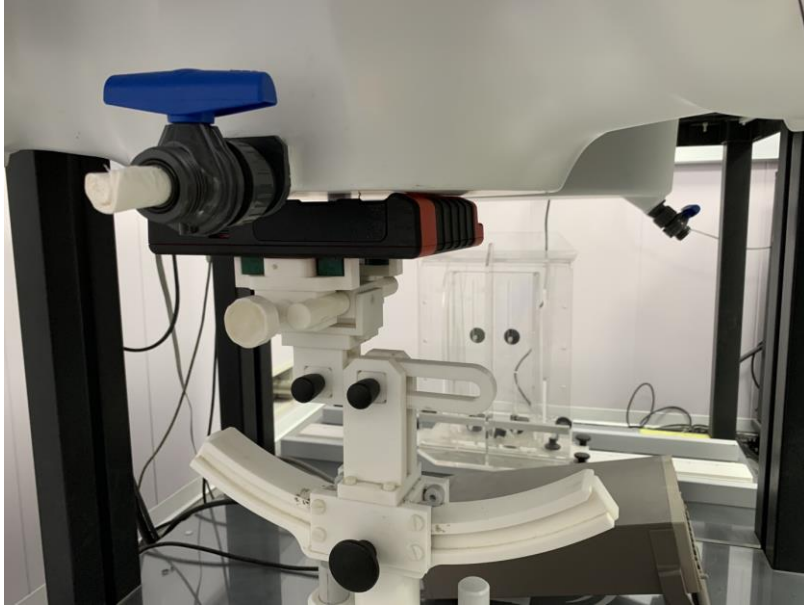

16 Setup Photos

Back side

Top edge

Annex D. Test Setup Photos

Body mode Exposure Conditions

Test distance: 0mm

Body Back

Body Top