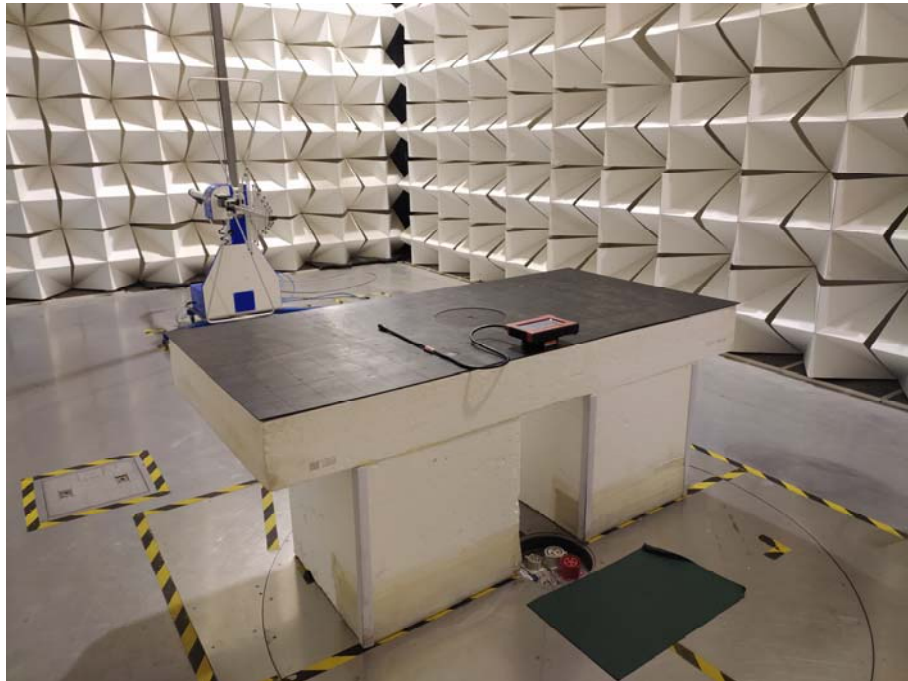

Photographs –Constructional Details

WIFI /BLE Setup photo Model ROCAM mini HD-Basis ,FCC ID: 2AADC-RCM

Photograph - Spurious Emissions Radiated Test Setup

Below 30MHz Test Site 2#

For 30MHz-1000MHz Test Site 2#

Appendix- ROCAM mini HD-Basis -Photos

For Above 1GHz Test Site 1#