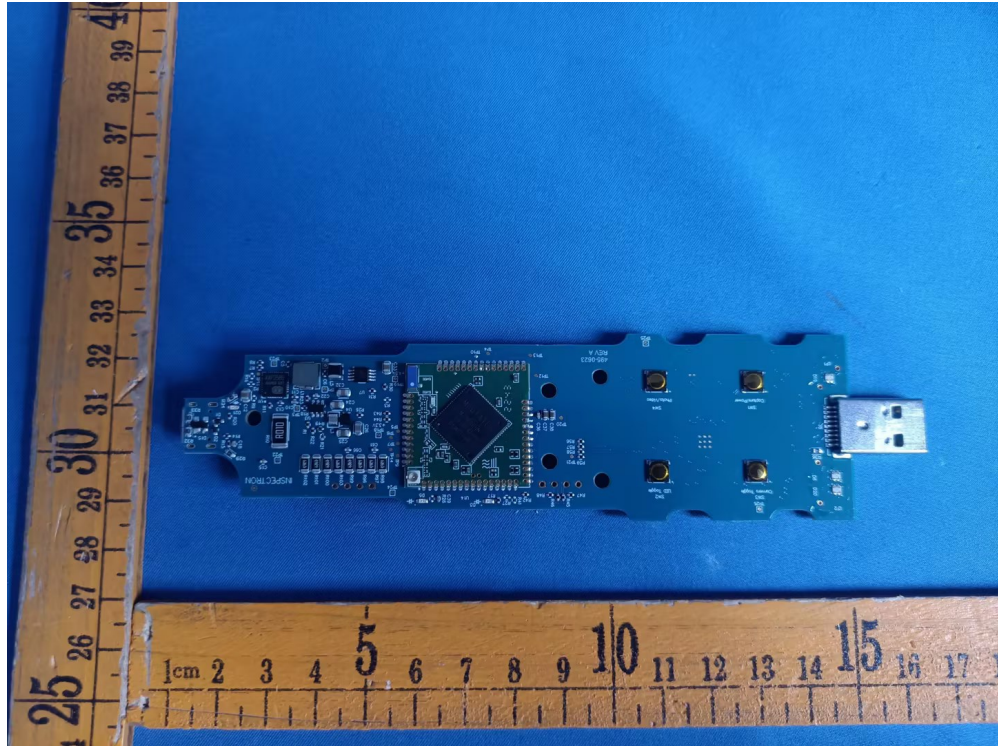

Appendix-BK700HDLE-Photos

2.2. EUT – Internal View Model BK700HDLE FCC ID: 2AADC-BK7H

Appendix-BK700HDLE-Photos

Appendix-BK700HDLE-Photos

Appendix-BK700HDLE-Photos