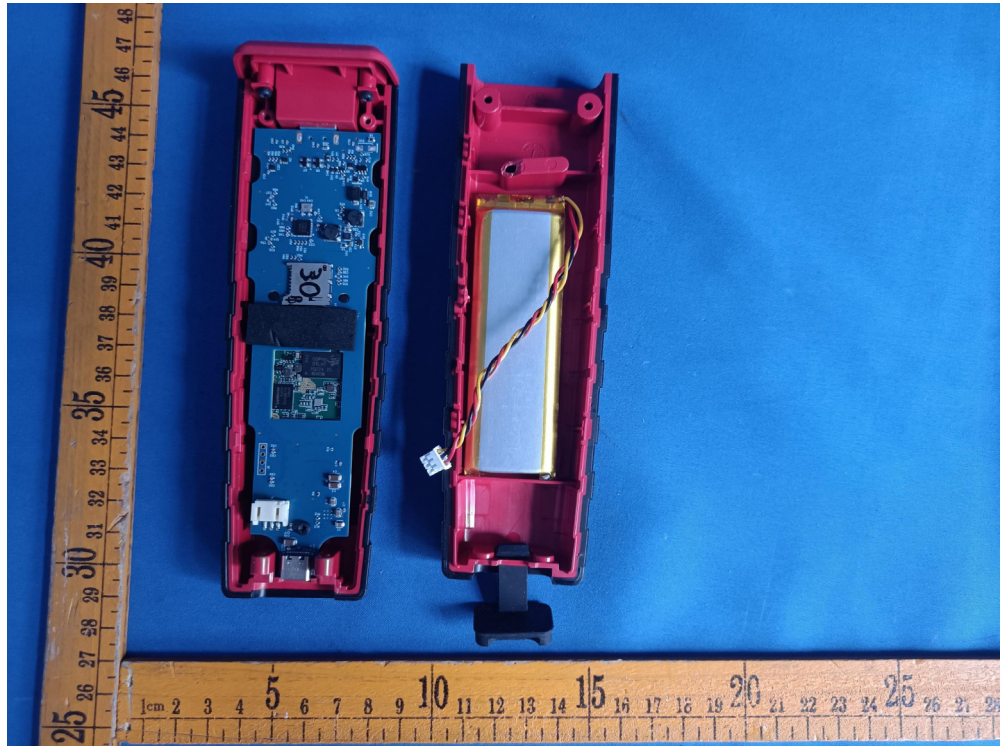

Appendix-BK700HDLE-Photos

2.2. EUT – Internal View Model BK700HDLE FCC ID: 2AADC-BK7H

Appendix-BK700HDLE-Photos

Appendix-BK700HDLE-Photos

Appendix-BK700HDLE-Photos