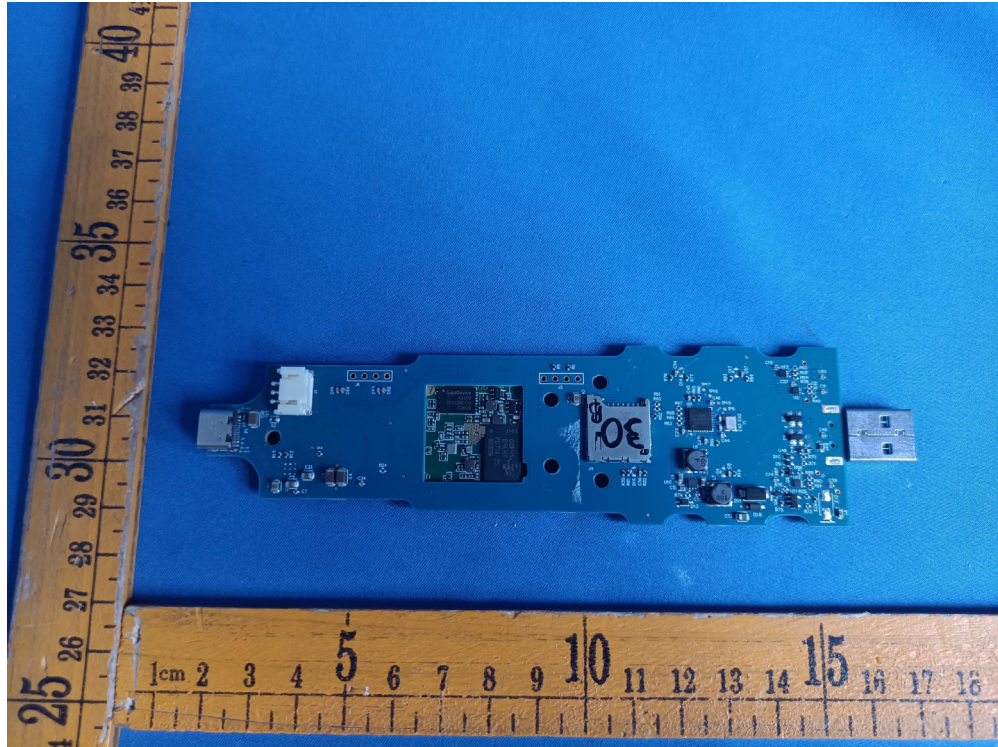

Appendix-BK700HDLE-Photos

2.2. EUT – Internal View Model BK700HDLE FCC ID: 2AADC-BK7H

Appendix-BK700HDLE-Photos

Appendix-BK700HDLE-Photos

Appendix-BK700HDLE-Photos