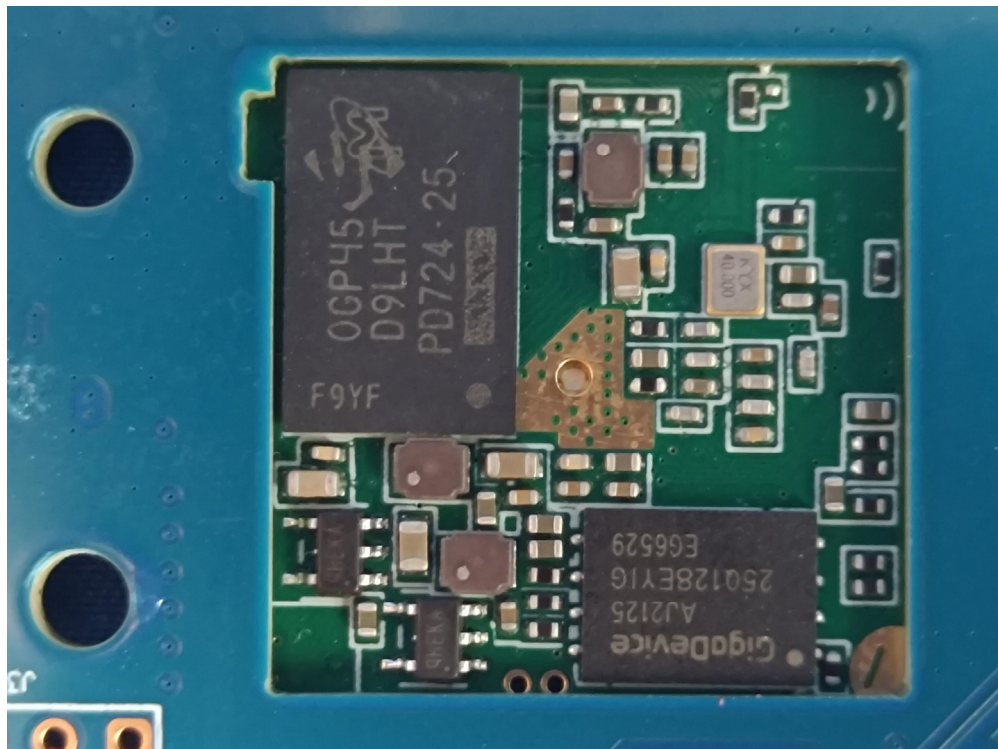

Appendix-BK700HDLE-Photos

2.2. EUT – Internal View Model BK700HDLE FCC ID: 2AADC-BK7H

Appendix-BK700HDLE-Photos

Appendix-BK700HDLE-Photos

Appendix-BK700HDLE-Photos