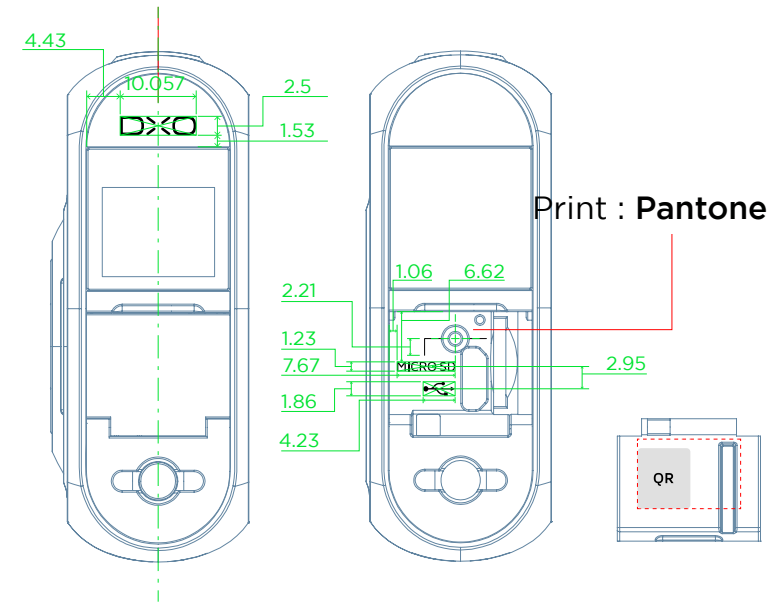

SCALE 1:1

Print : Pantone Cool Gray 6C

Print : Black option/ Pantone 424C

Laser Etching

Print/filling : Pantone Red 032C

Glossy/Polished finish

Print : Pantone 424C

Print : Pantone 424C

Print : Black option/ Pantone Cool Gray 11C

HUGE | DXO X1

Graphic Spec // CONFIDENTIAL

DATE	REVISION
06/30/2014	Initial Spec.
01/16/2015	Color call-outs
02/05/2015	Pedestal ring & Lens texts. Micro SD layout
02/10/2015	Color Call-outs (Red dot, DXO on deco)
03/19/2015	Regulatory Mark
03/20/2015	Regulatory Mark
03/22/2015	Regulatory Mark