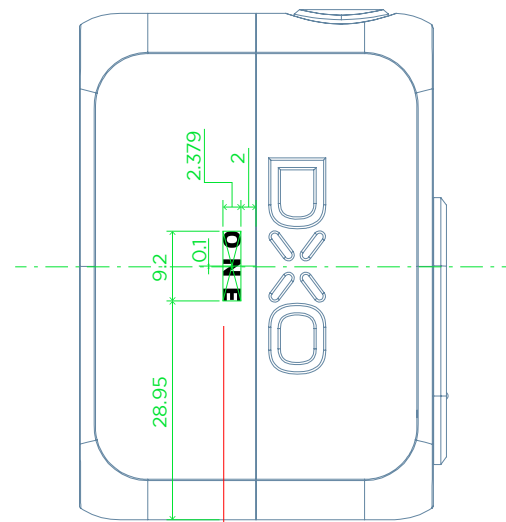

SCALE 1:1

Print : Pantone Cool Gray 6C

Print : Black option/ Pantone 424C

Laser Etching

Print/filling : Pantone Red 032C

Glossy/Polished finish

Print : Pantone 424C

Print : Pantone 424C

Print : Black option/ Pantone Cool Gray 11C

HUGE | DXO X1

Graphic Spec // CONFIDENTIAL

DATE	REVISION
06/30/2014	Initial Spec.
01/16/2015	Color call-outs
02/05/2015	Pedestal ring & Lens texts. Micro SD layout
02/10/2015	Color Call-outs (Red dot, DXO on deco)
03/19/2015	Regulatory Mark
03/20/2015	Regulatory Mark
03/22/2015	Regulatory Mark