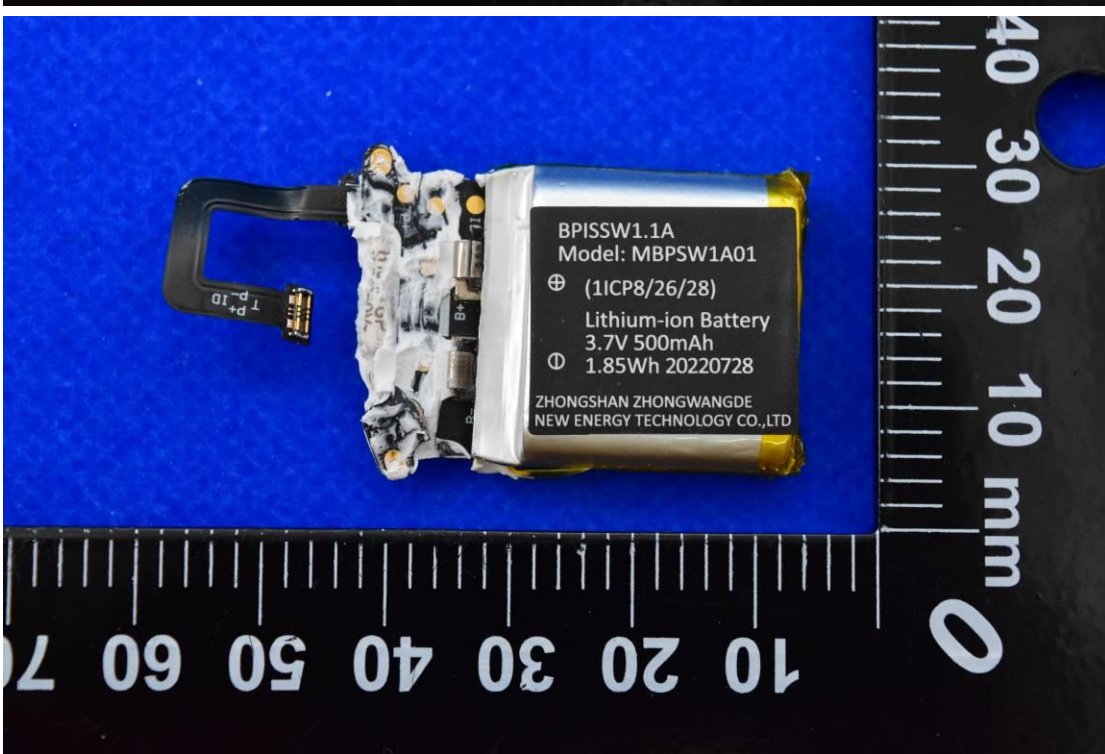

FCC ID: 2AACZ- MSW1A01 IC: 11122A-MSW1A01

Internal Photos

1. EUT uncover view

2. Antenna view