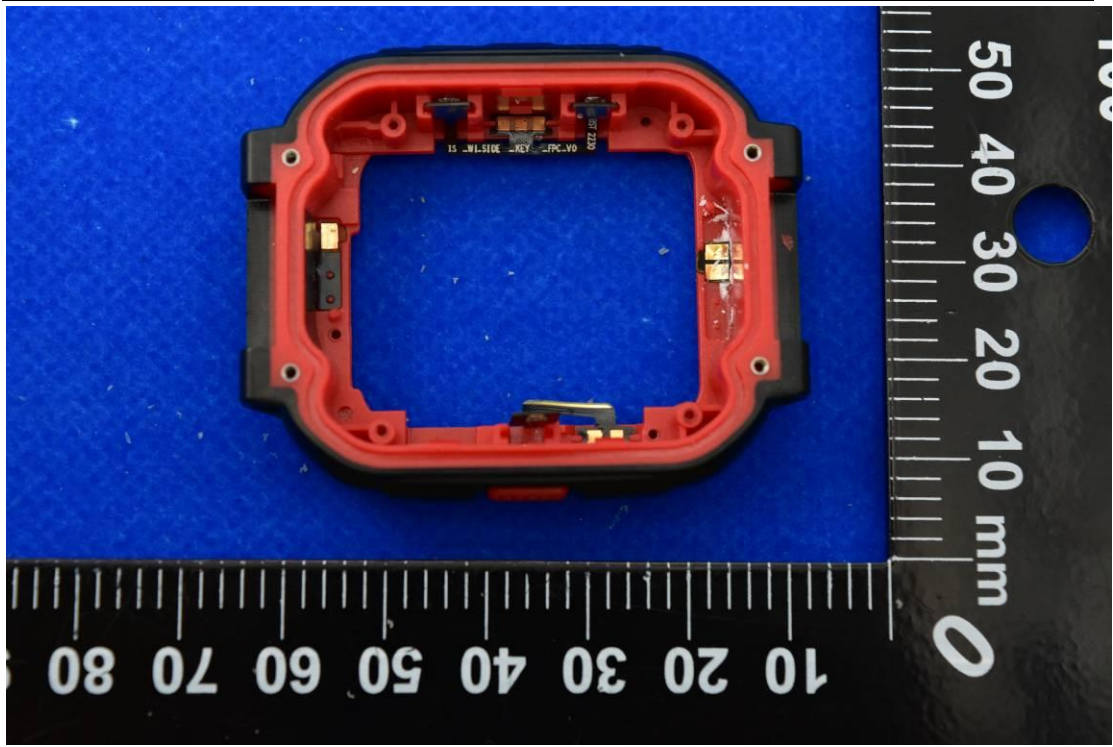

FCC ID: 2AACZ- MSW1A01 IC: 11122A-MSW1A01

Internal Photos

1. EUT uncover view

2. Antenna view