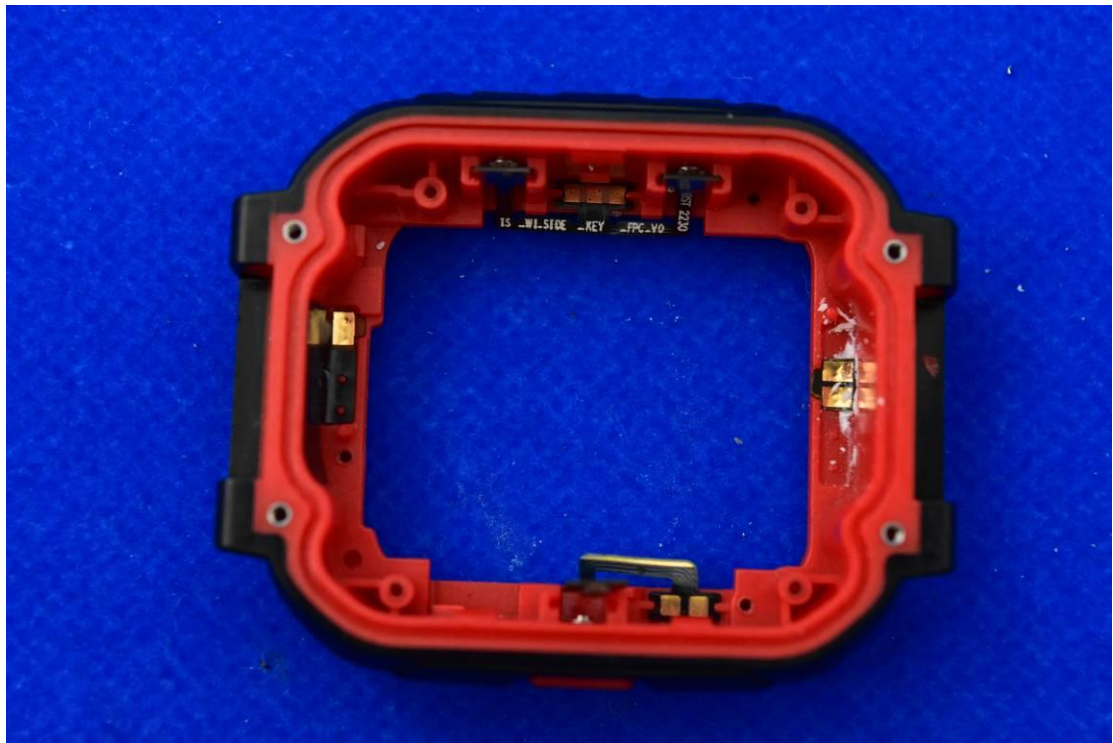

FCC ID: 2AACZ- MSW1A01 IC: 11122A-MSW1A01

Internal Photos

1. EUT uncover view

2. Antenna view