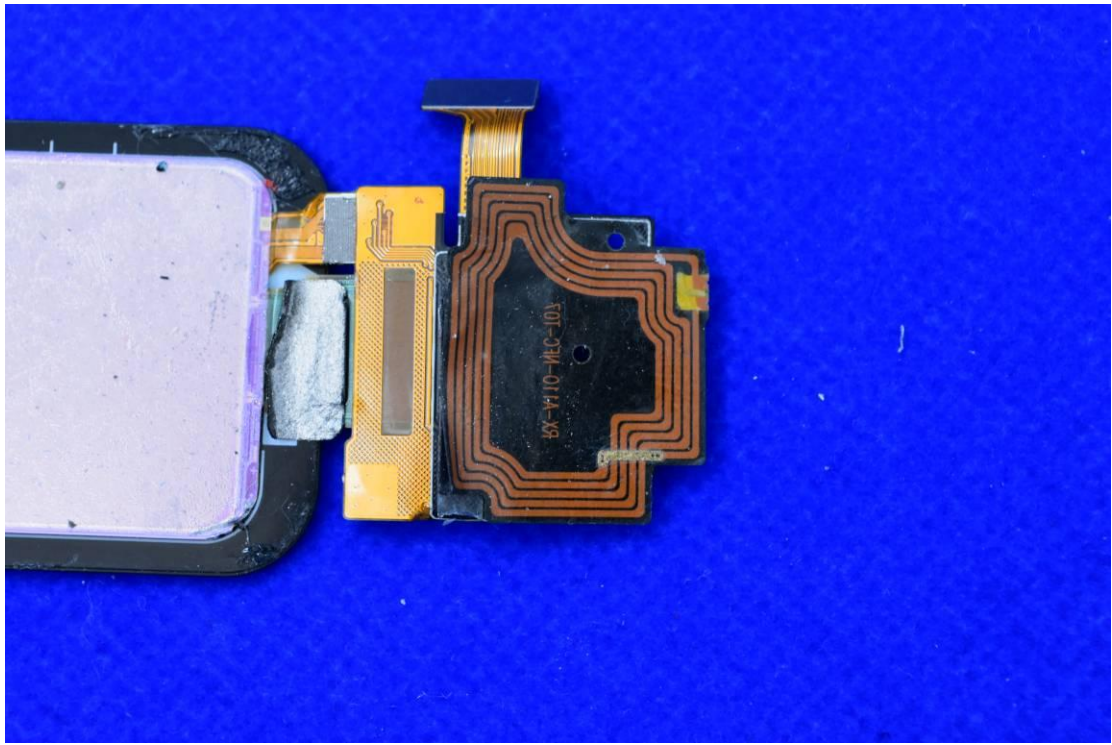

FCC ID: 2AACZ- MSW1A01 IC: 11122A-MSW1A01

Internal Photos

1. EUT uncover view

2. Antenna view