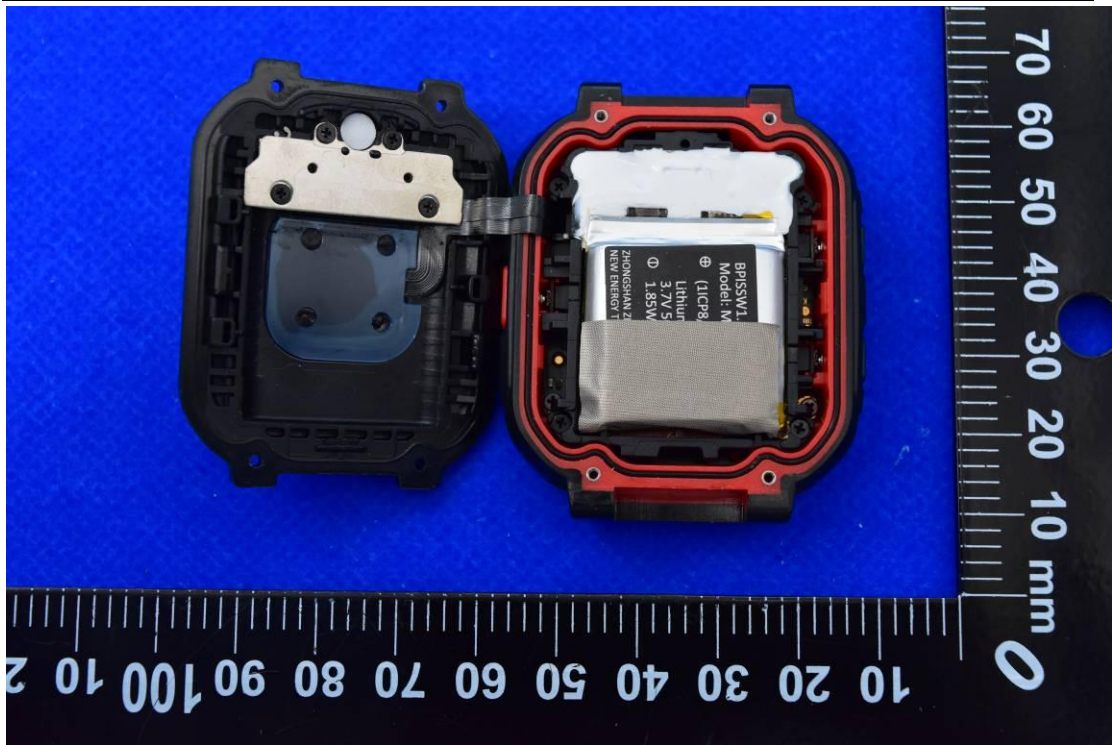

FCC ID: 2AACZ- MSW1A01 IC: 11122A-MSW1A01

Internal Photos

1. EUT uncover view

2. Antenna view