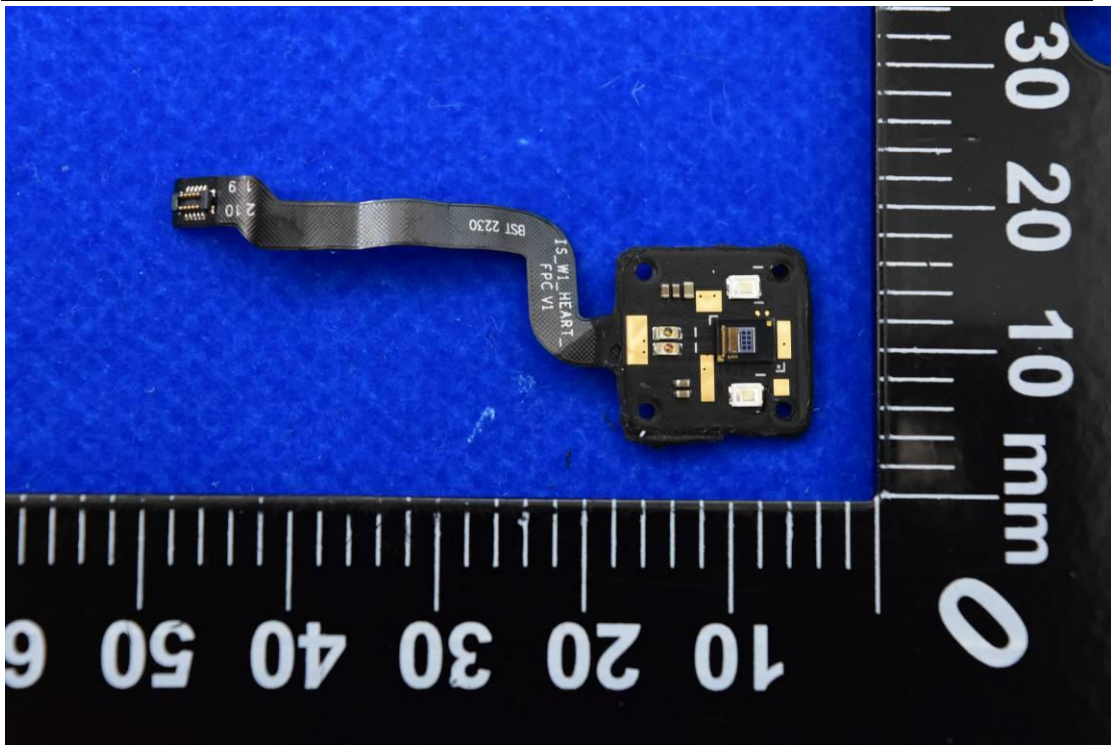

FCC ID: 2AACZ- MSW1A01 IC: 11122A-MSW1A01

Internal Photos

1. EUT uncover view

2. Antenna view