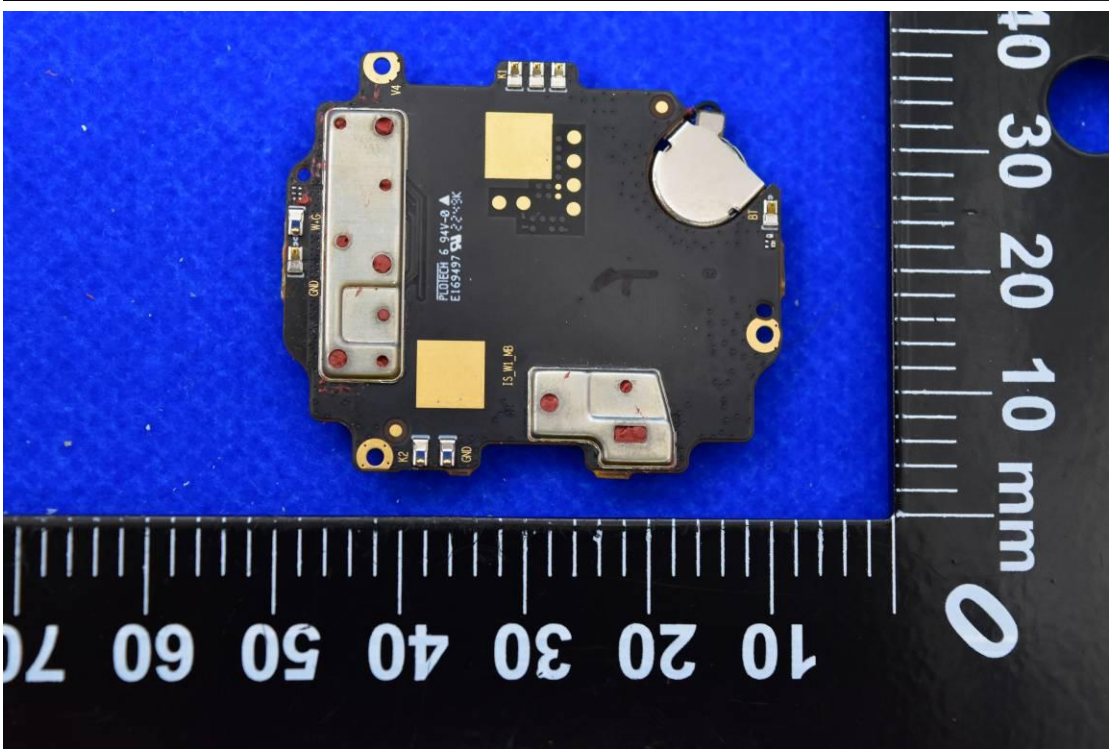

FCC ID: 2AACZ- MSW1A01 IC: 11122A-MSW1A01

Internal Photos

1. EUT uncover view

2. Antenna view