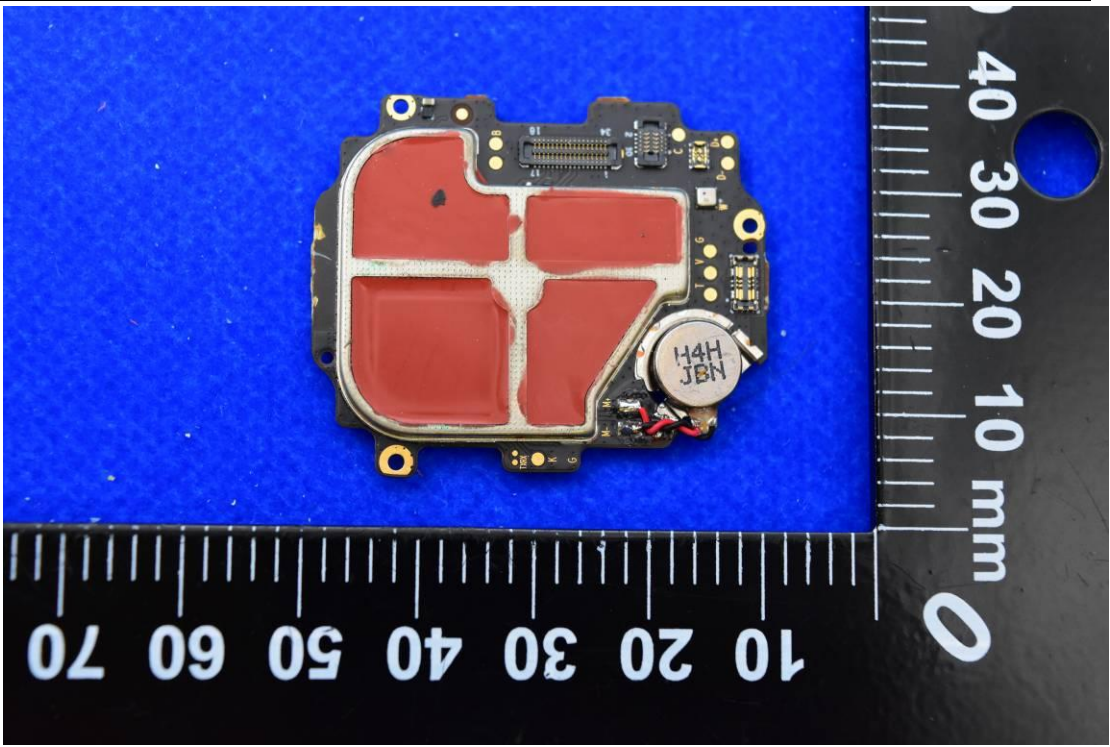

FCC ID: 2AACZ- MSW1A01 IC: 11122A-MSW1A01

Internal Photos

1. EUT uncover view

2. Antenna view