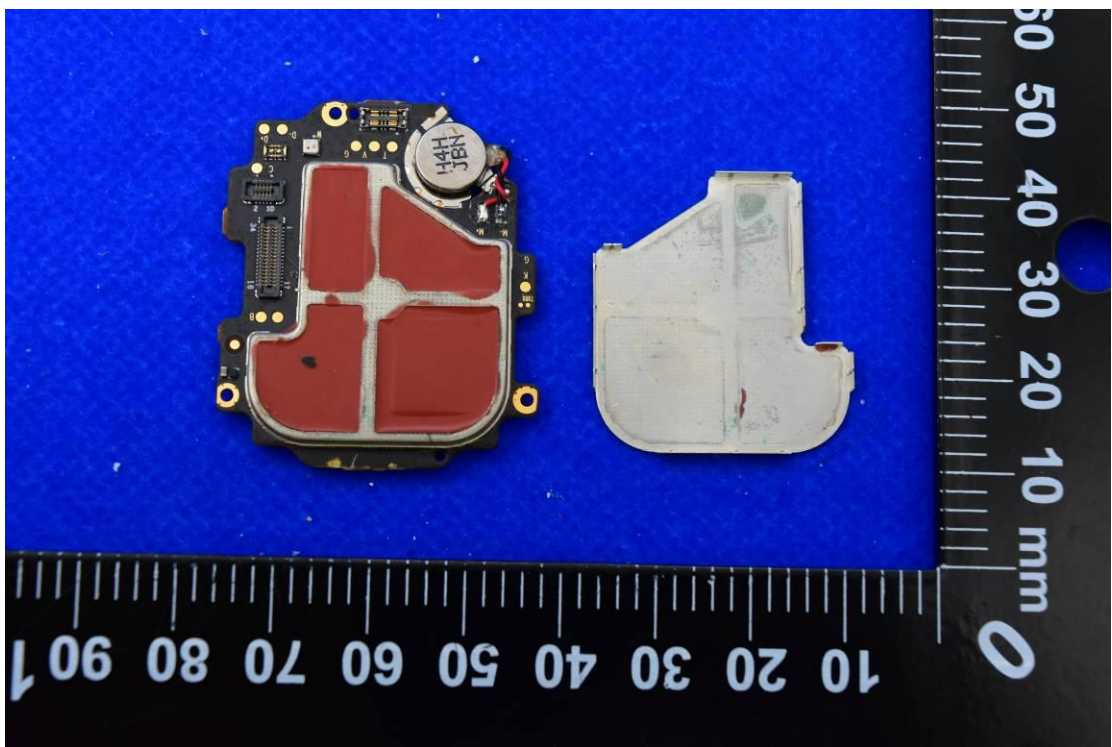

FCC ID: 2AACZ- MSW1A01 IC: 11122A-MSW1A01

Internal Photos

1. EUT uncover view

2. Antenna view