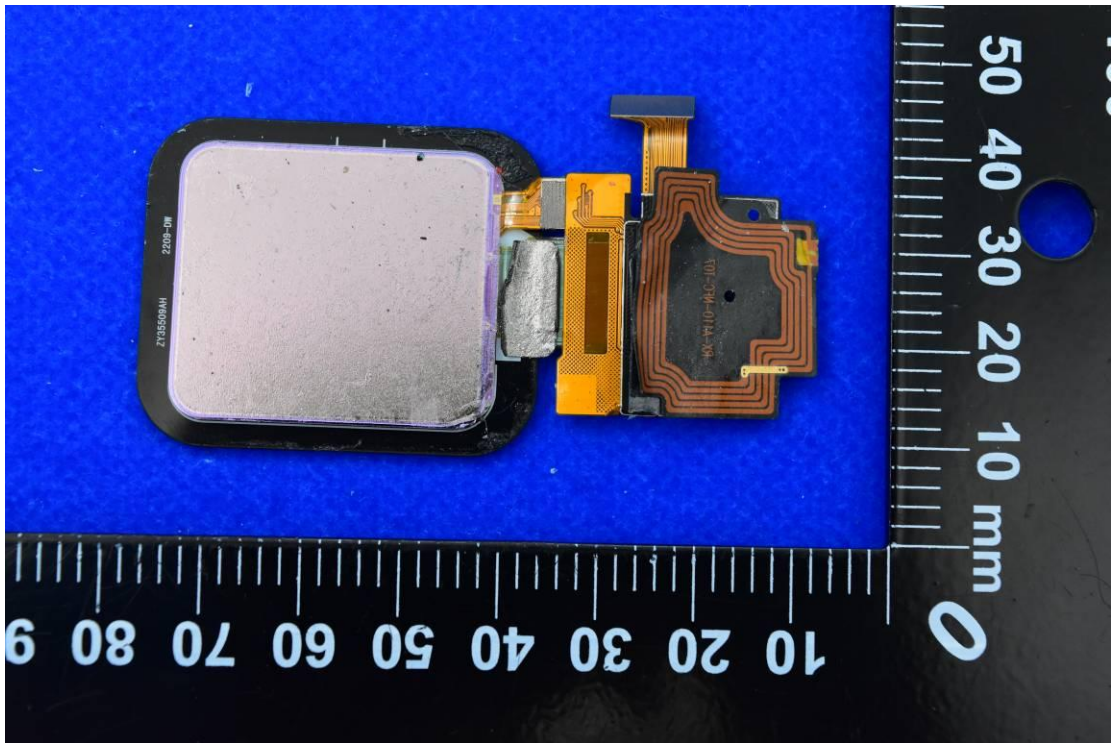

FCC ID: 2AACZ- MSW1A01 IC: 11122A-MSW1A01

Internal Photos

1. EUT uncover view

2. Antenna view