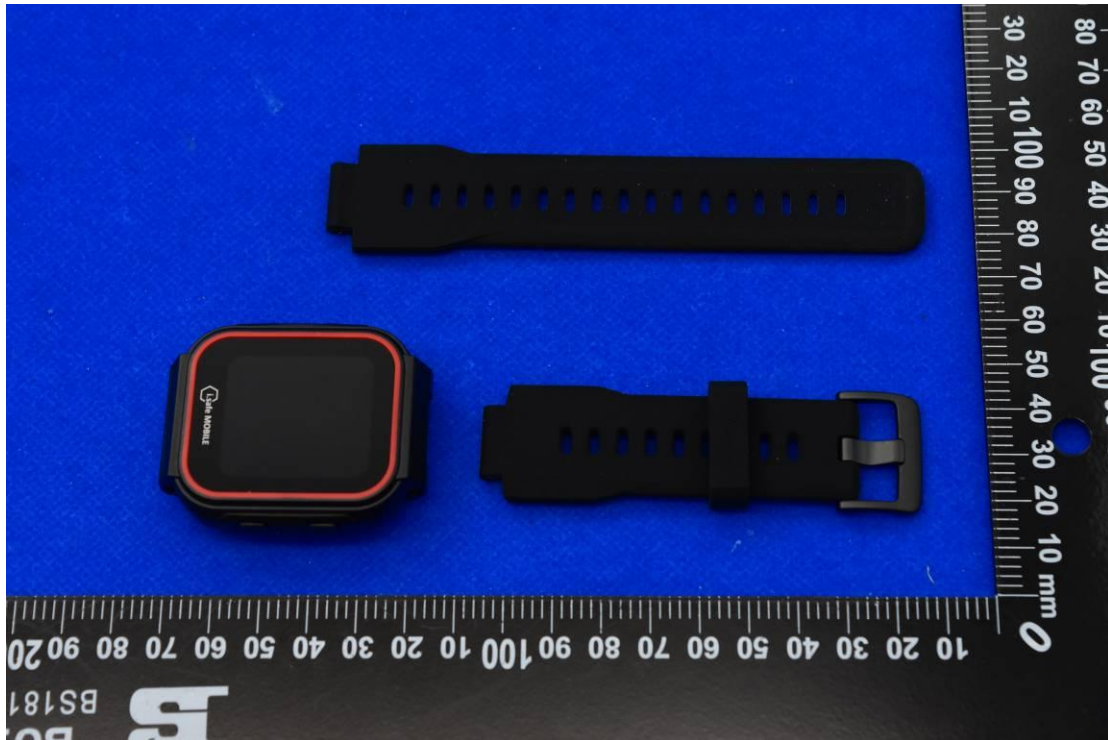

FCC ID: 2AACZ- MSW1A01 IC: 11122A-MSW1A01

Internal Photos

1. EUT uncover view

2. Antenna view