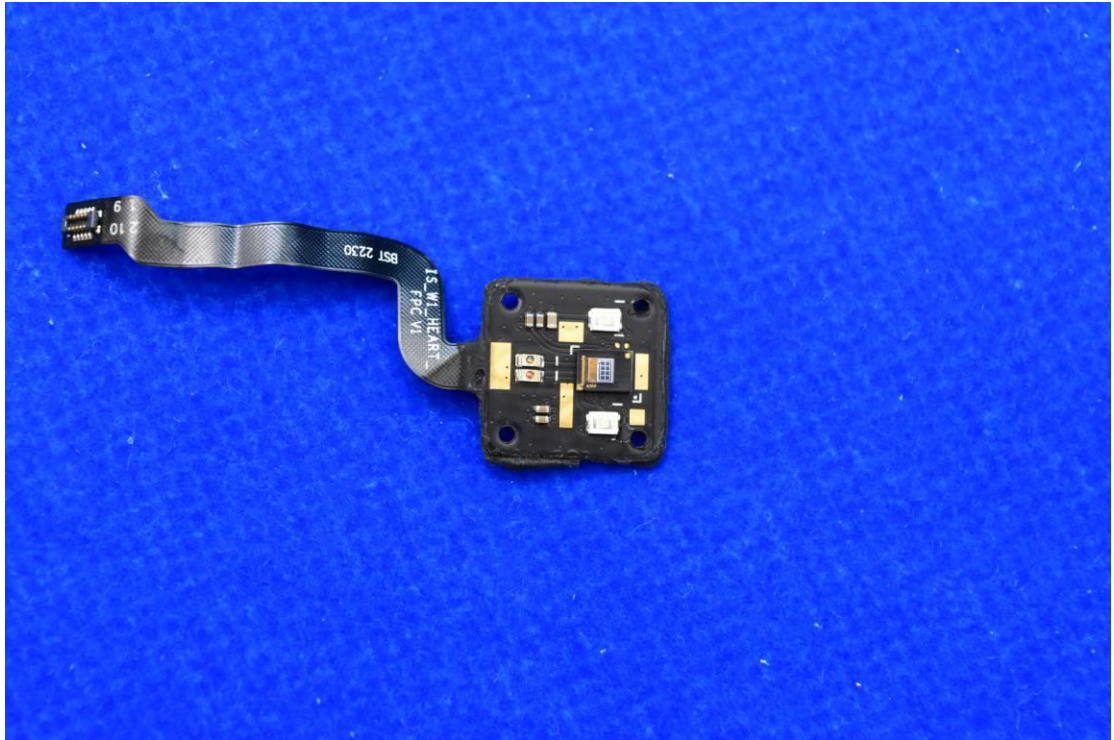

FCC ID: 2AACZ- MSW1A01 IC: 11122A-MSW1A01

Internal Photos

1. EUT uncover view

2. Antenna view