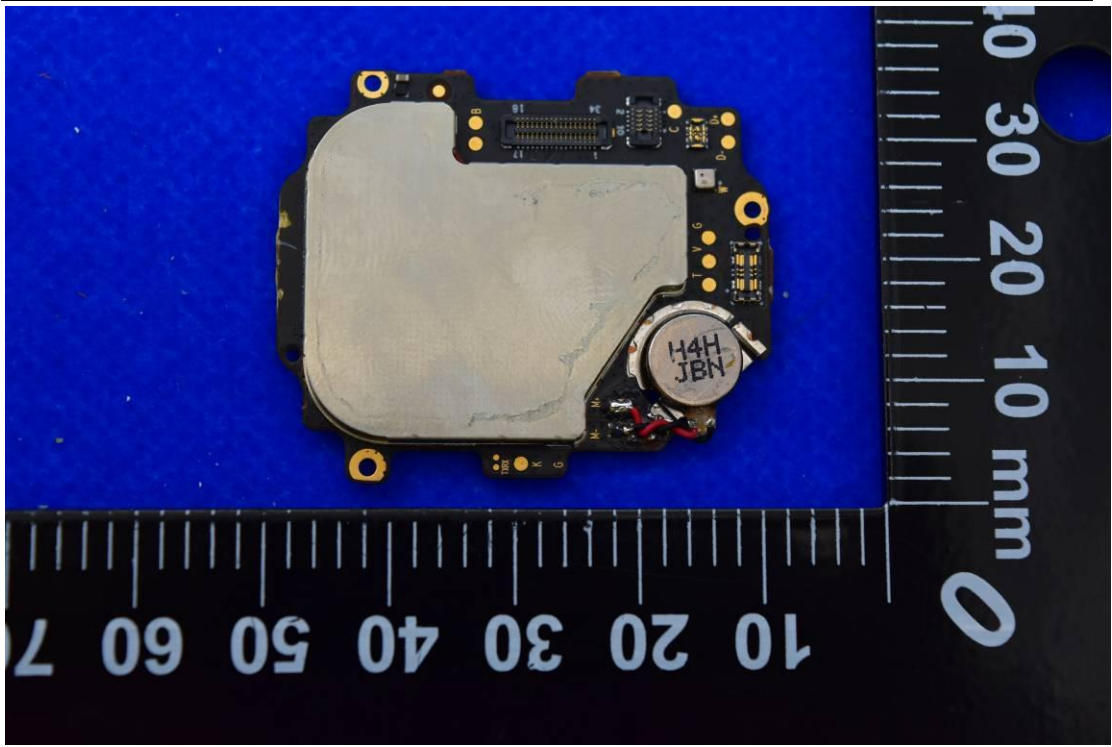

FCC ID: 2AACZ- MSW1A01 IC: 11122A-MSW1A01

Internal Photos

1. EUT uncover view

2. Antenna view