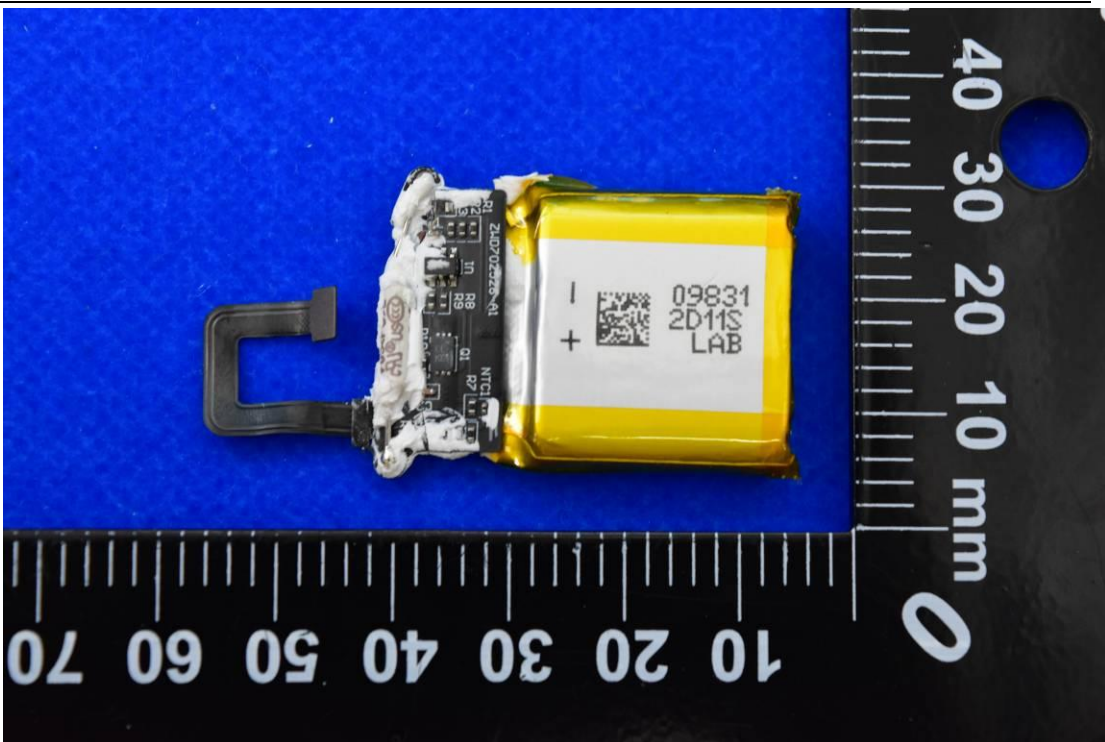

FCC ID: 2AACZ- MSW1A01 IC: 11122A-MSW1A01

Internal Photos

1. EUT uncover view

2. Antenna view