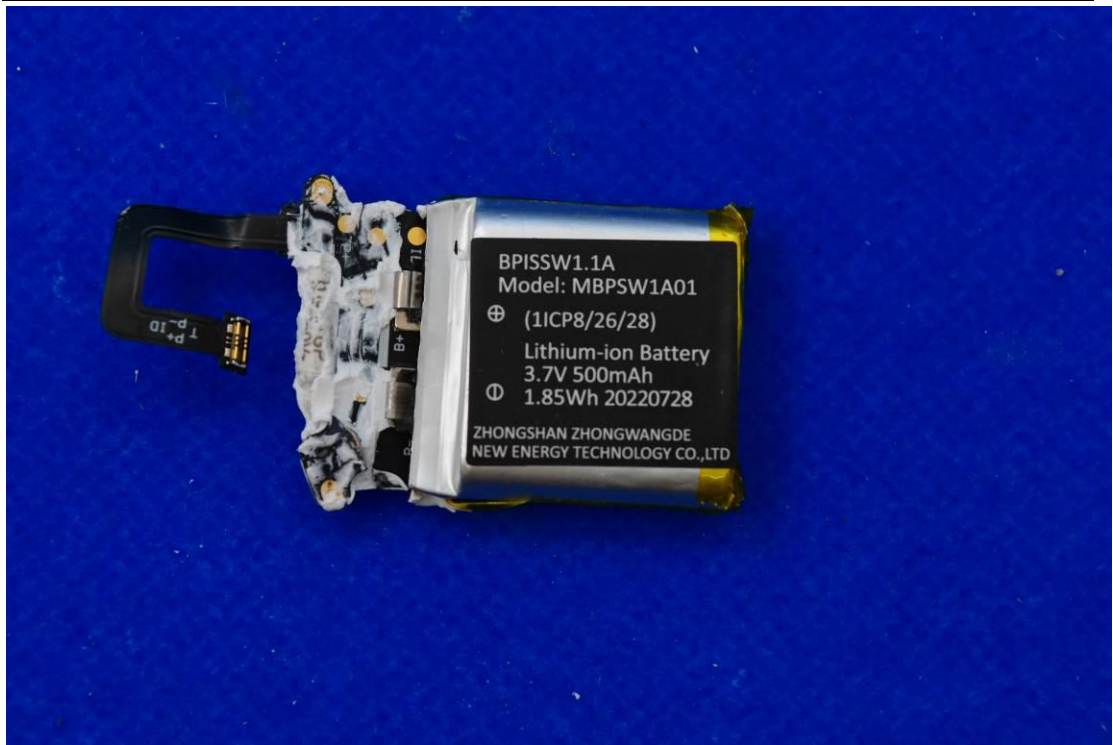

FCC ID: 2AACZ- MSW1A01 IC: 11122A-MSW1A01

Internal Photos

1. EUT uncover view

2. Antenna view