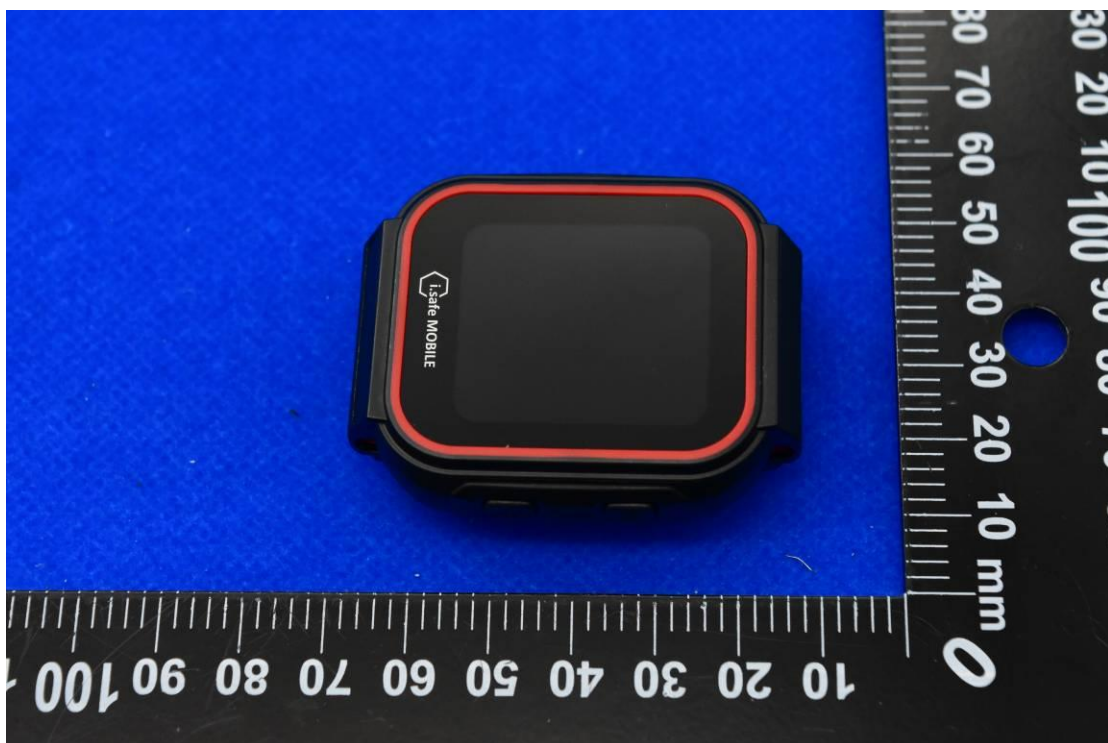

FCC ID: 2AACZ- MSW1A01 IC: 11122A-MSW1A01

Internal Photos

1. EUT uncover view

2. Antenna view