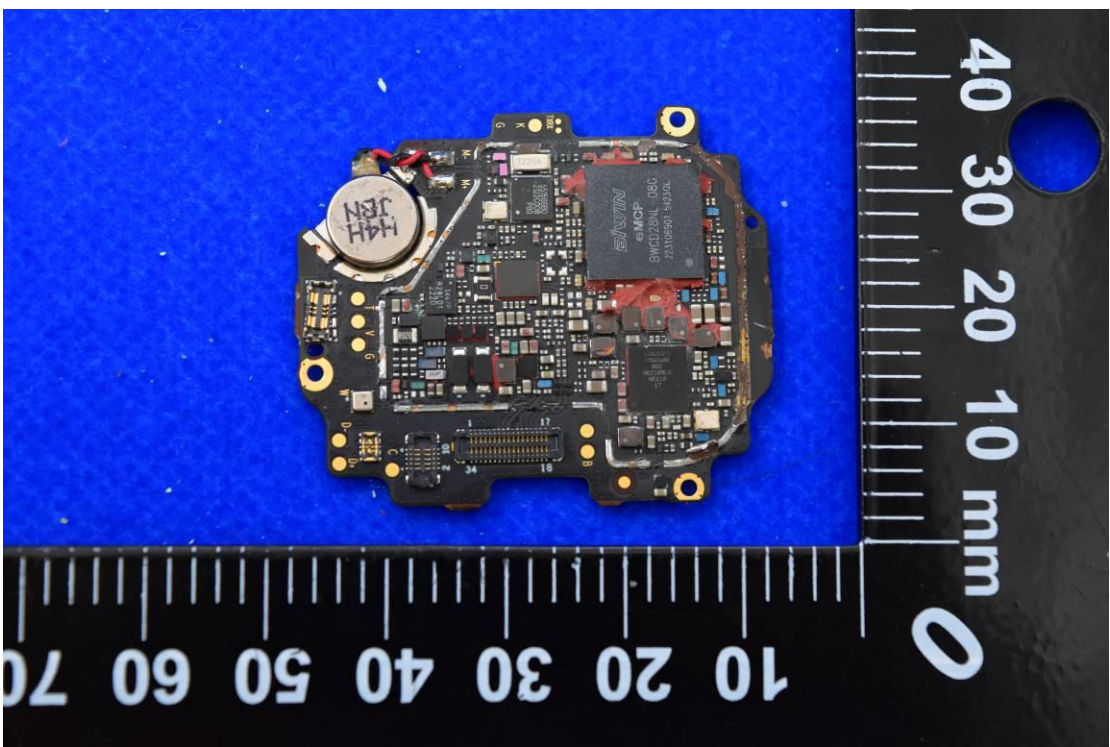

FCC ID: 2AACZ- MSW1A01 IC: 11122A-MSW1A01

Internal Photos

1. EUT uncover view

2. Antenna view