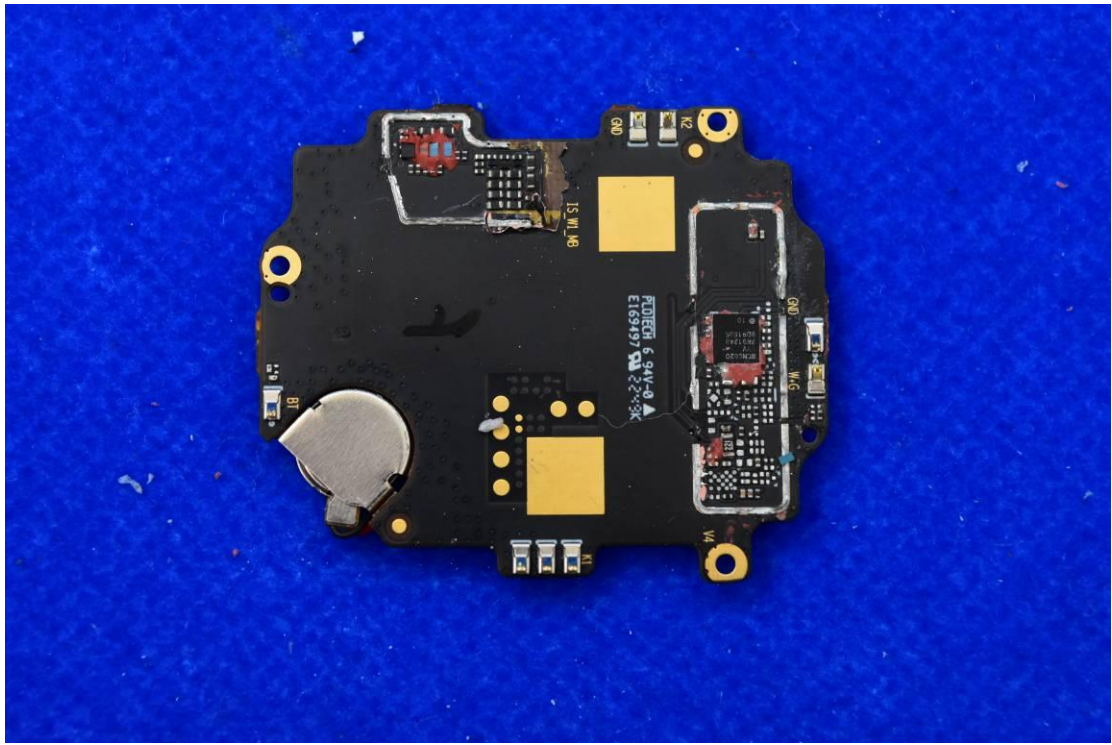

FCC ID: 2AACZ- MSW1A01 IC: 11122A-MSW1A01

Internal Photos

1. EUT uncover view

2. Antenna view