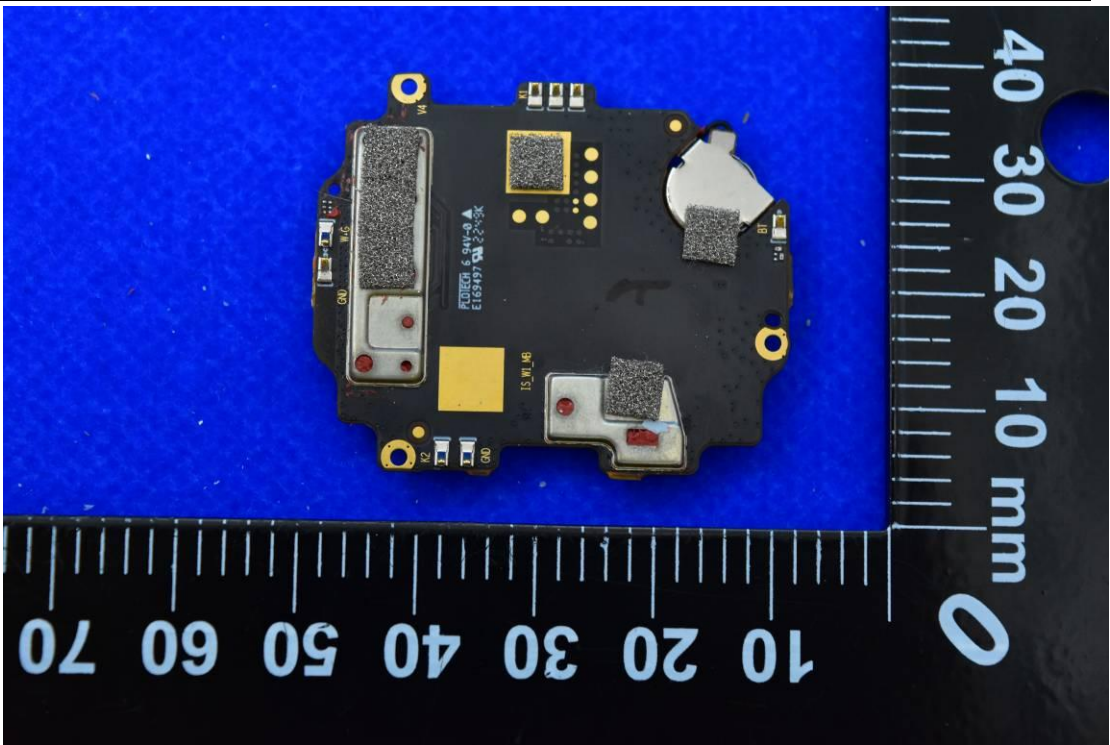

FCC ID: 2AACZ- MSW1A01 IC: 11122A-MSW1A01

Internal Photos

1. EUT uncover view

2. Antenna view