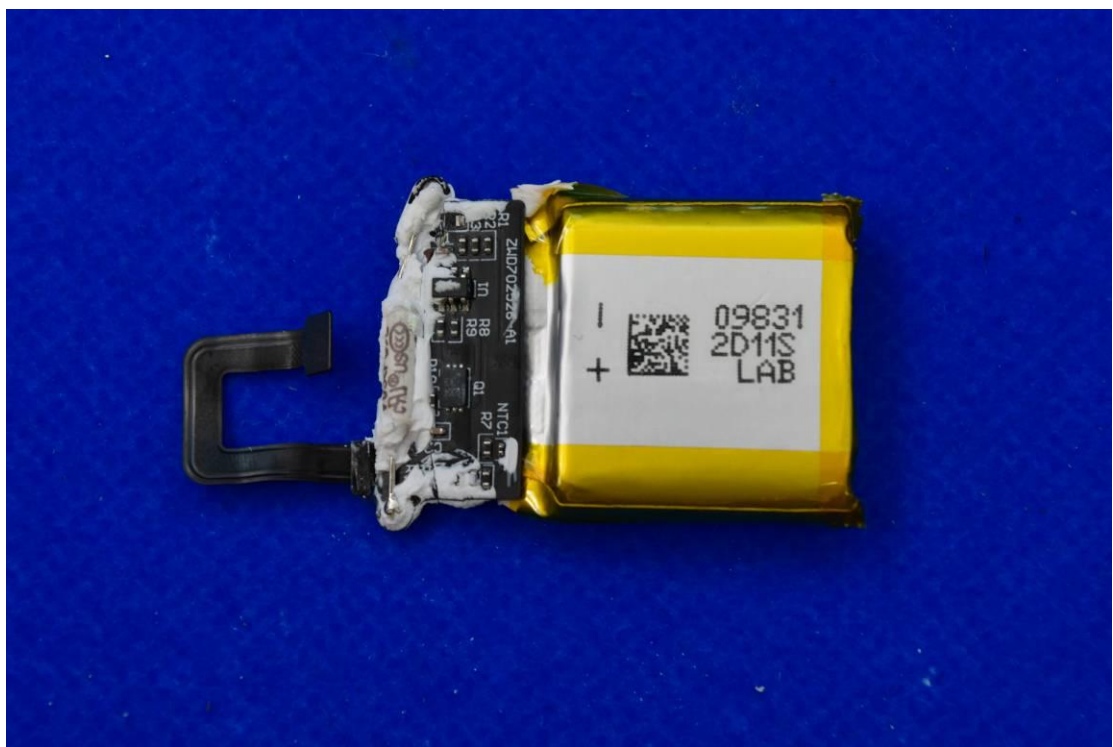

FCC ID: 2AACZ- MSW1A01 IC: 11122A-MSW1A01

Internal Photos

1. EUT uncover view

2. Antenna view