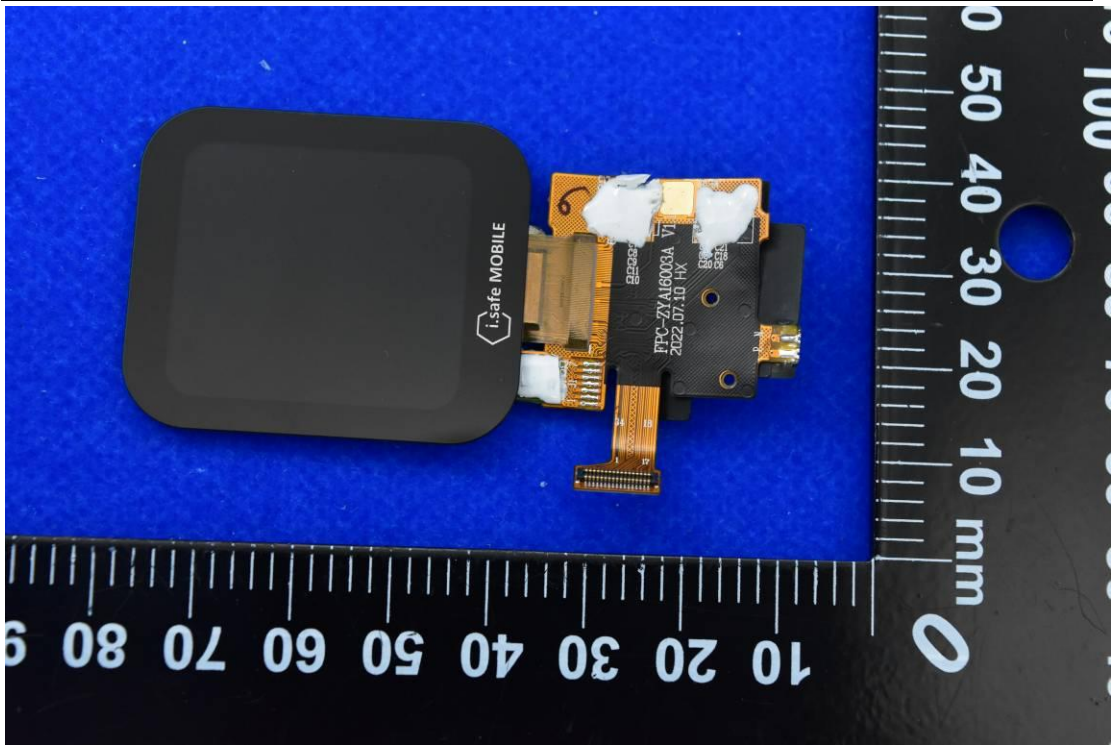

FCC ID: 2AACZ- MSW1A01 IC: 11122A-MSW1A01

Internal Photos

1. EUT uncover view

2. Antenna view