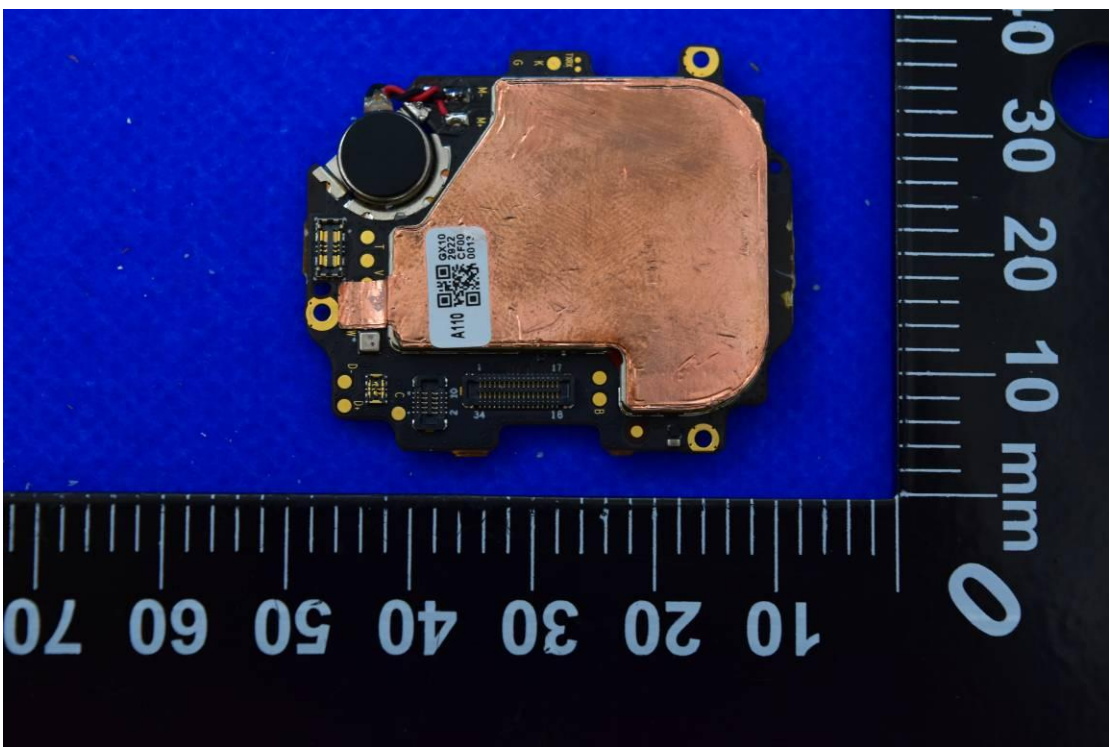

FCC ID: 2AACZ- MSW1A01 IC: 11122A-MSW1A01

Internal Photos

1. EUT uncover view

2. Antenna view