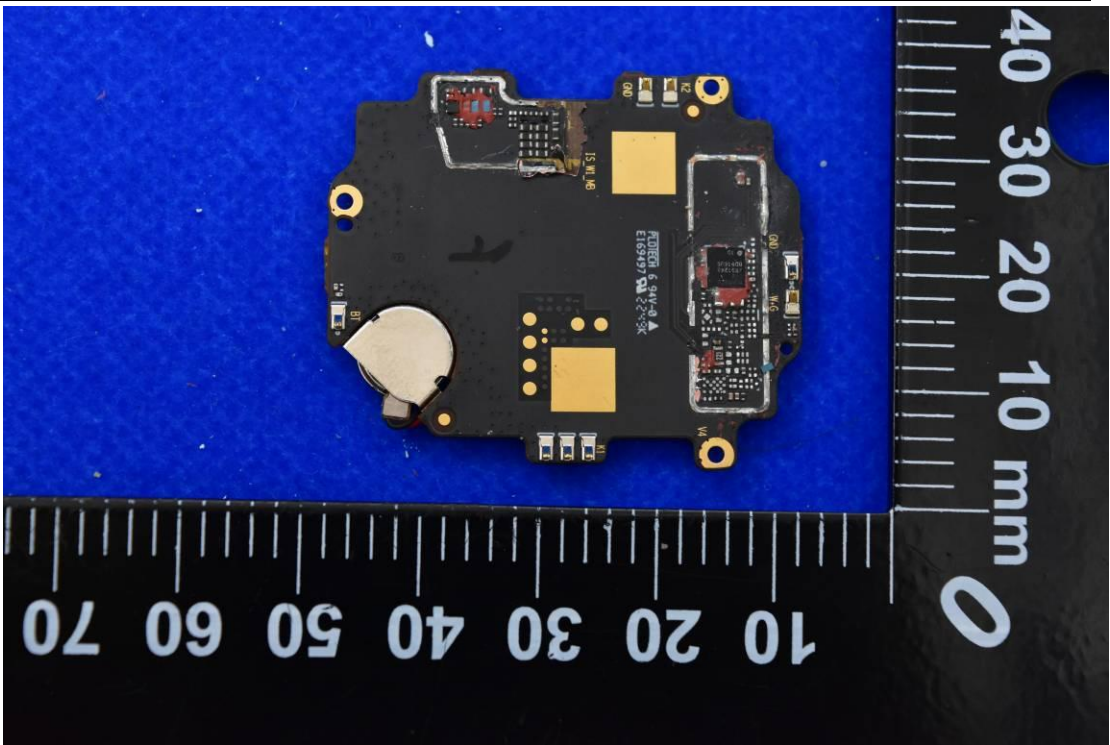

FCC ID: 2AACZ- MSW1A01 IC: 11122A-MSW1A01

Internal Photos

1. EUT uncover view

2. Antenna view