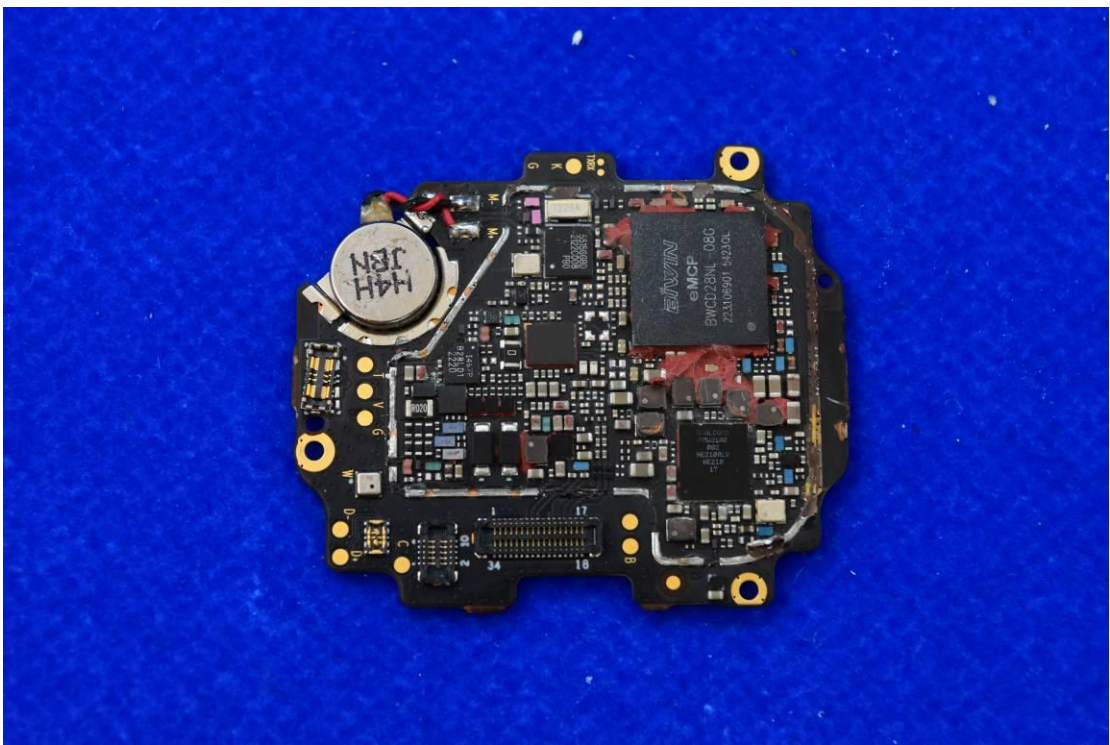

FCC ID: 2AACZ- MSW1A01 IC: 11122A-MSW1A01

Internal Photos

1. EUT uncover view

2. Antenna view