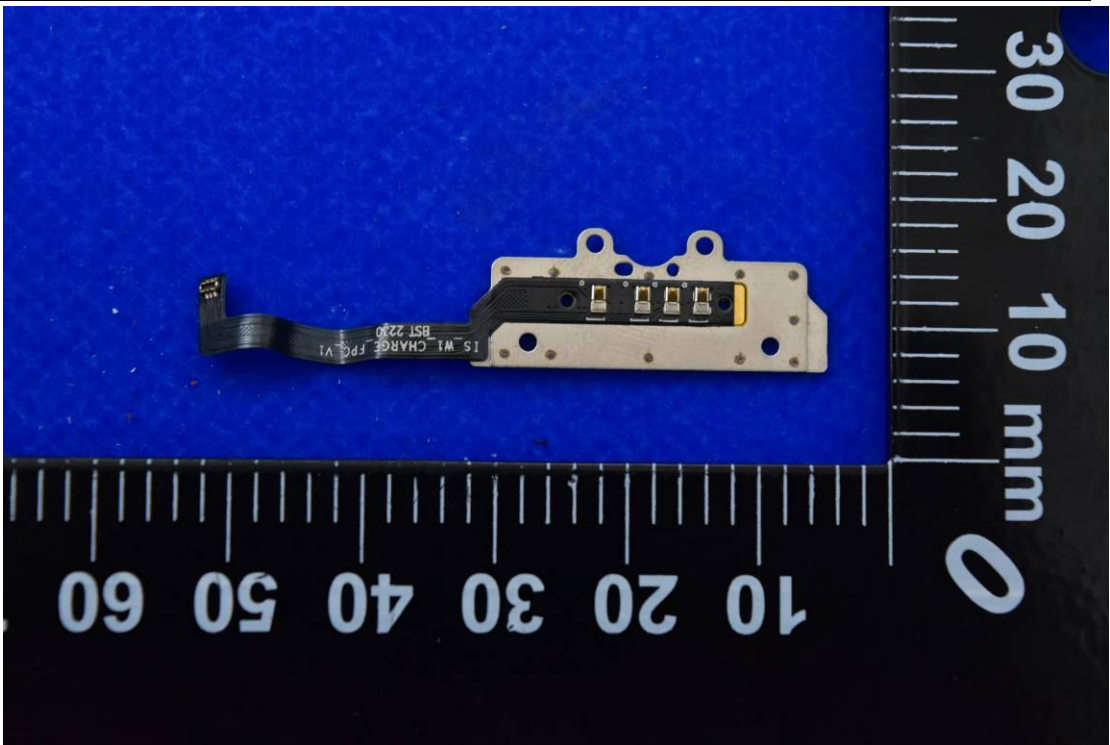

FCC ID: 2AACZ- MSW1A01 IC: 11122A-MSW1A01

Internal Photos

1. EUT uncover view

2. Antenna view