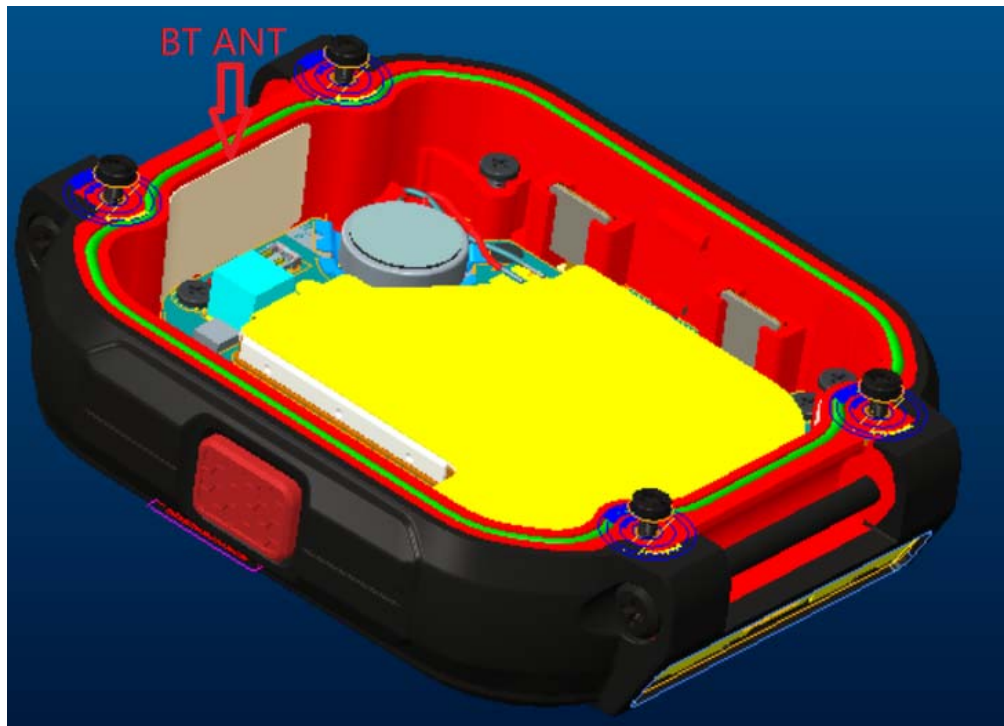

Annex B Test Setup Photos

EUT Antenna Locations

Next to mouth

Front Side
(Test distance: 10mm)

Wrist-worn

Back Side
(Test distance: 0mm)