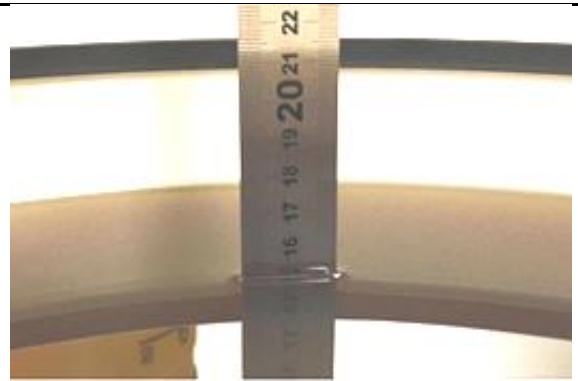

Photographs of EUT and Setup

Left Cheek

Left Tilt

Right Cheek

Right Tilt

Rear Face 0mm (Sensor on)

Rear Face 15mm

Right Side 0mm (Sensor on)

Right Side 15mm

Produkte
Products

Top Side 0mm(Sensor on)

Top Side 5mm

Liquid Height for Head Position

Liquid Height for Body Position

EUT Photos (Front Face)

EUT Photos (Rear Face)