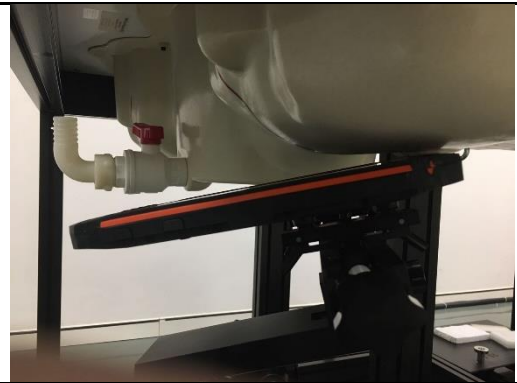

Photographs of EUT and Setup

Left Cheek

Left Tilt

Right Cheek

Right Tilt

Rear Face 0mm (Sensor on)

Rear Face 15mm

Right Side 0mm (Sensor on)

Right Side 15mm

Produkte
Products

Top Side 0mm(Sensor on)

Top Side 5mm

Liquid Height for Head Position

Liquid Height for Body Position

EUT Photos (Front Face)

EUT Photos (Rear Face)