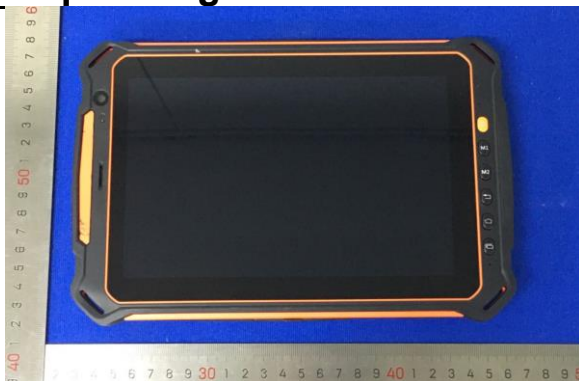

Right Side 15mm

Produkte
Products

Top Side 0mm(Sensor on)

Top Side 5mm

Liquid Height for Head Position

Liquid Height for Body Position

EUT Photos (Front Face)

EUT Photos (Rear Face)