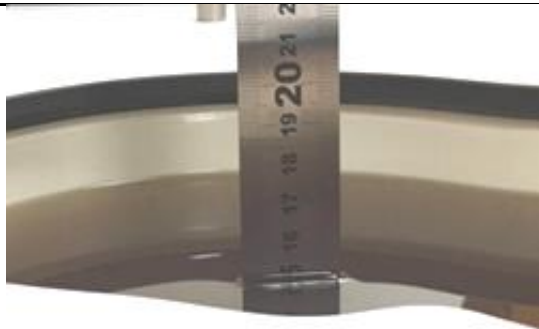

Photographs of EUT and Setup

Left Cheek

Left Tilt

Right Cheek

Right Tilt

Rear Face 0mm (Sensor on)

Rear Face 15mm

Right Side 0mm (Sensor on)

Right Side 15mm

Produkte
Products

Top Side 0mm(Sensor on)

Top Side 5mm

Liquid Height for Head Position

Liquid Height for Body Position

EUT Photos (Front Face)

EUT Photos (Rear Face)