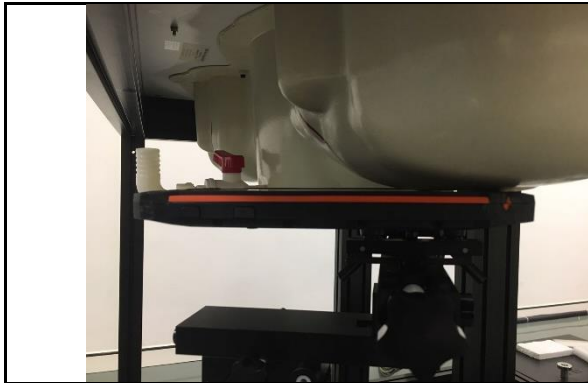

Photographs of EUT and Setup

Left Cheek

Left Tilt

Right Cheek

Right Tilt

Rear Face 0mm (Sensor on)

Rear Face 15mm

Right Side 0mm (Sensor on)

Right Side 15mm

Produkte
Products

Top Side 0mm(Sensor on)

Top Side 5mm

Liquid Height for Head Position

Liquid Height for Body Position

EUT Photos (Front Face)

EUT Photos (Rear Face)