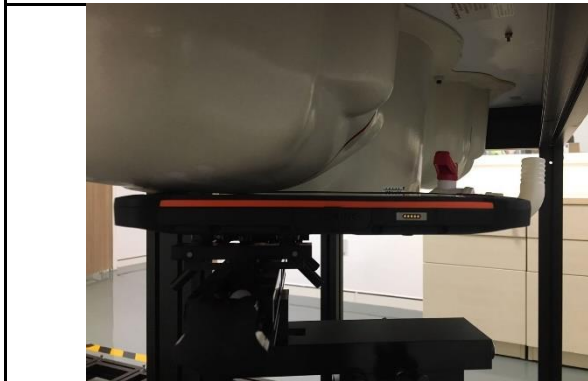

Photographs of EUT and Setup

Left Cheek

Left Tilt

Right Cheek

Right Tilt

Rear Face 0mm (Sensor on)

Rear Face 15mm

Right Side 0mm (Sensor on)

Right Side 15mm

Produkte
Products

Top Side 0mm(Sensor on)

Top Side 5mm

Liquid Height for Head Position

Liquid Height for Body Position

EUT Photos (Front Face)

EUT Photos (Rear Face)