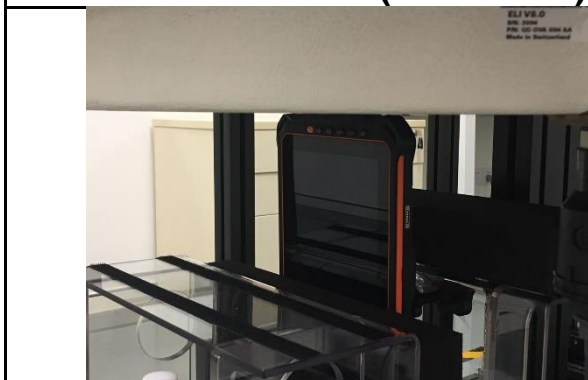

Photographs of EUT and Setup

Left Cheek

Left Tilt

Right Cheek

Right Tilt

Rear Face 0mm (Sensor on)

Rear Face 15mm

Right Side 0mm (Sensor on)

Right Side 15mm

Produkte
Products

Top Side 0mm(Sensor on)

Top Side 5mm

Liquid Height for Head Position

Liquid Height for Body Position

EUT Photos (Front Face)

EUT Photos (Rear Face)