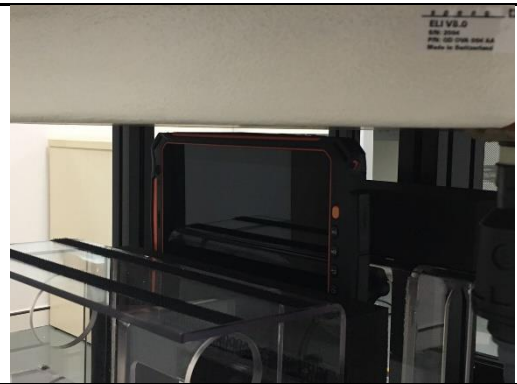

Photographs of EUT and Setup

Left Cheek

Left Tilt

Right Cheek

Right Tilt

Rear Face 0mm (Sensor on)

Rear Face 15mm

Right Side 0mm (Sensor on)

Right Side 15mm

Produkte
Products

Top Side 0mm(Sensor on)

Top Side 5mm

Liquid Height for Head Position

Liquid Height for Body Position

EUT Photos (Front Face)

EUT Photos (Rear Face)