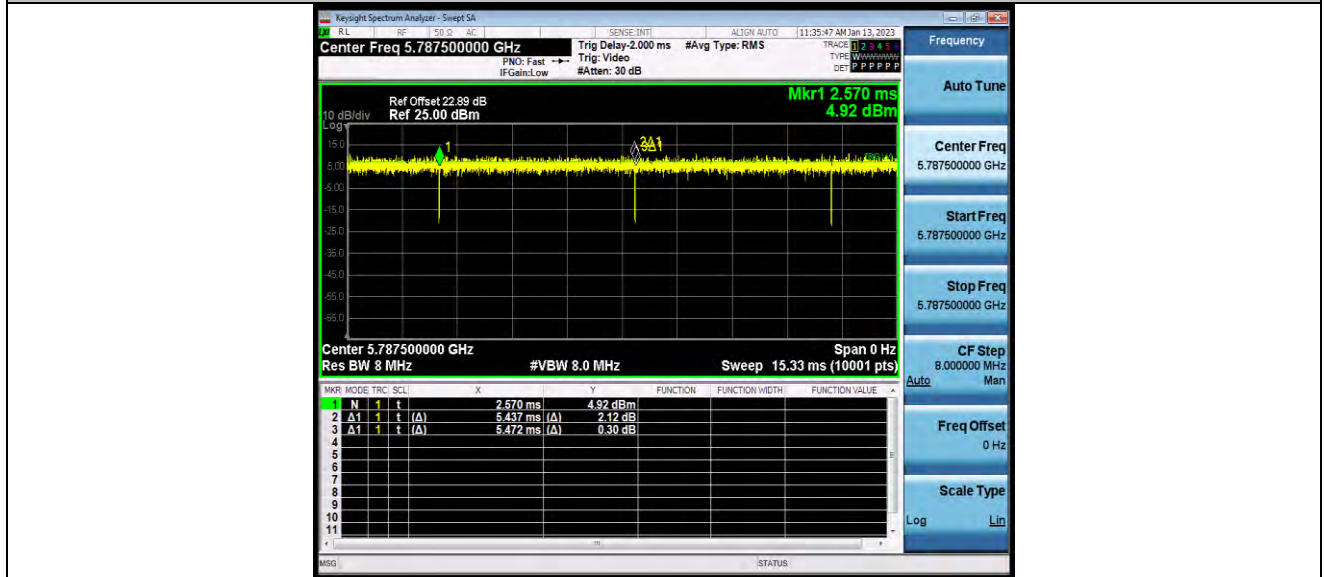

BUREAU VERITAS

Test Report No.: W7L-P22110036RF03

11AX80_RU_Ant2_5775_996Tone_RU67

---END---