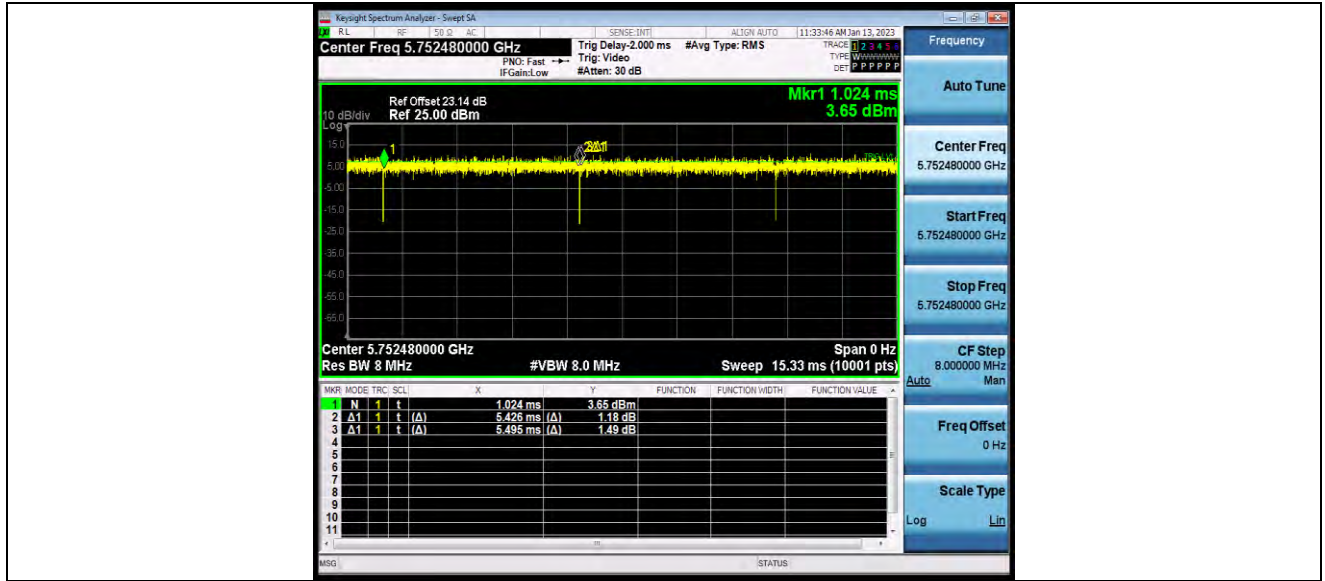

BUREAU VERITAS

Test Report No.: W7L-P22110036RF03

11AX80_RU_Ant2_5775_996Tone_RU67

---END---