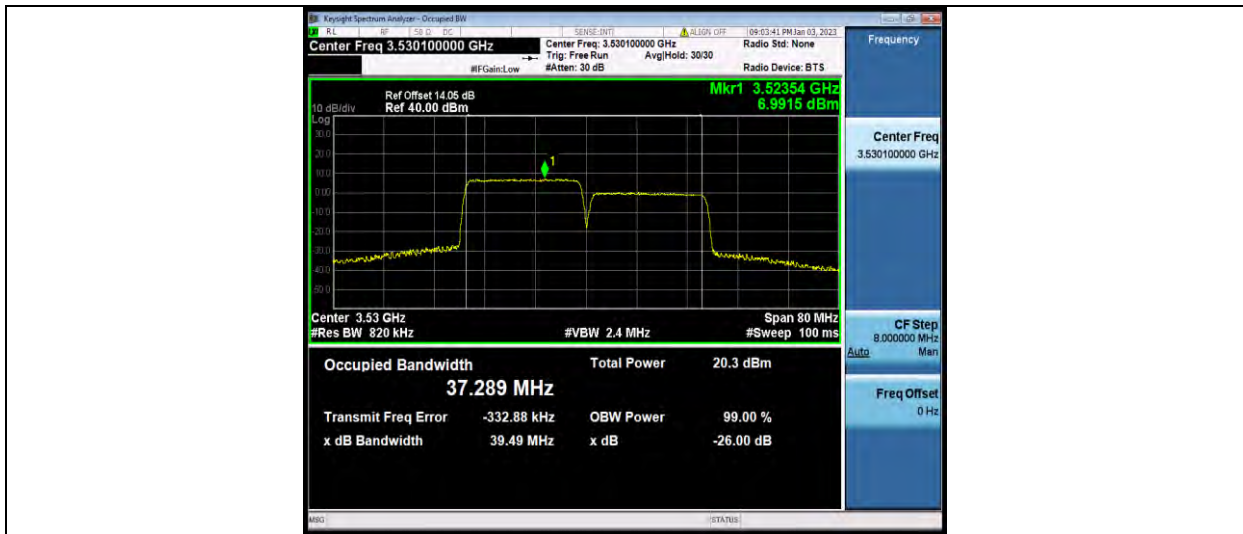

BUREAU VERITAS

Test Report No.: W7L-P22110036RF08

42-42-20MHz-20MHz-64QAM-64QAM-42190-42388-100RB#0-100RB#0