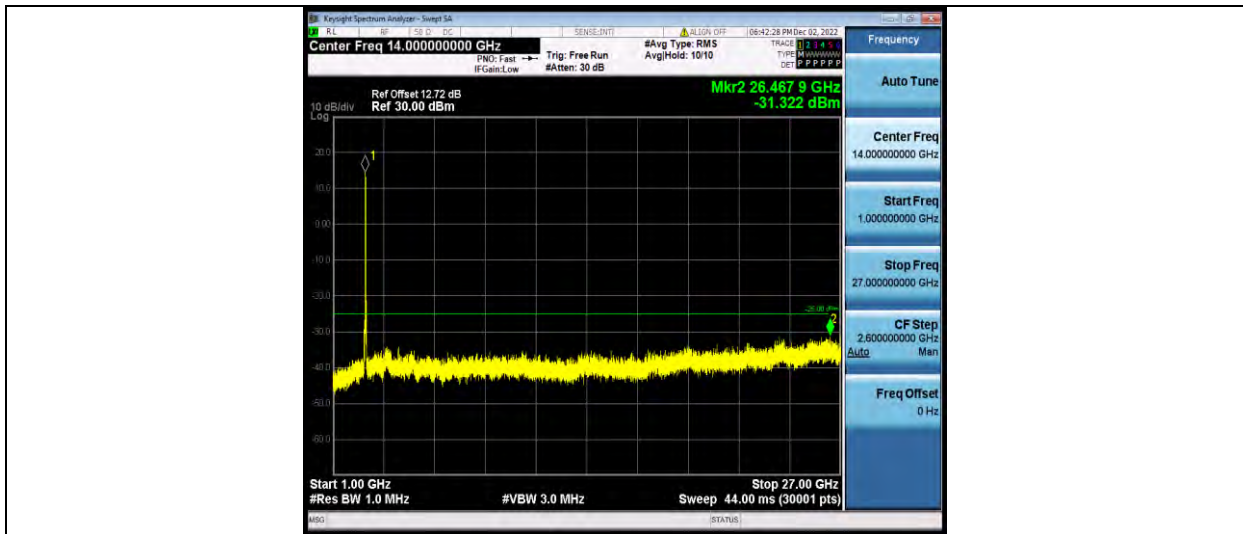

BUREAU VERITAS

Test Report No.: W7L-P22110036RF08

41-41-20MHz-20MHz-64QAM-64QAM-39750-39948-100RB#0-100RB#0-30~1000MHz