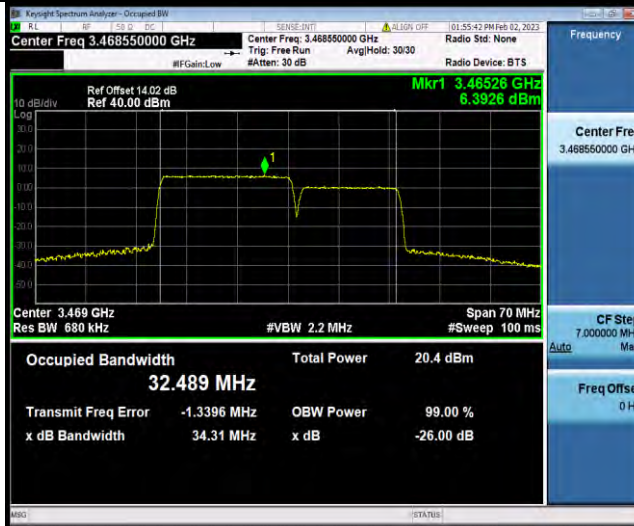

42-42-20MHz-15MHz-16QAM-16QAM-42841-43012-100RB#0-75RB#0

BUREAU VERITAS

Test Report No.: W7L-P22110036RF08

42-42-20MHz-15MHz-64QAM-64QAM-42190-42361-100RB#0-75RB#0

42-42-20MHz-15MHz-64QAM-64QAM-42516-42687-100RB#0-75RB#0