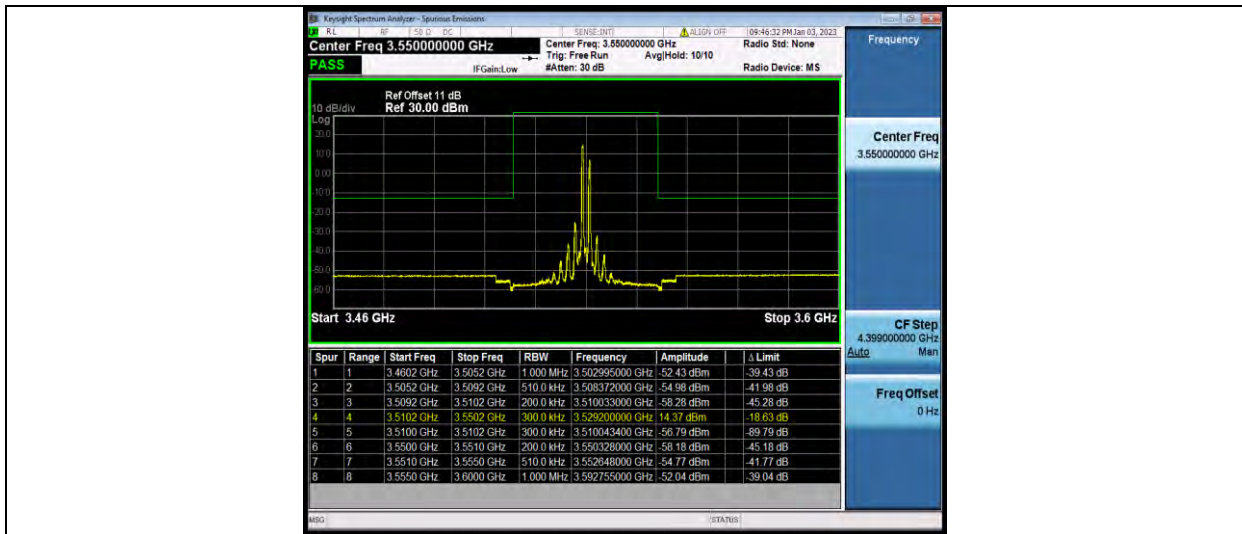

BUREAU VERITAS

Test Report No.: W7L-P22110036RF08

42-42-20MHz-20MHz-16QAM-16QAM-41690-41888-100RB#0-100RB#0