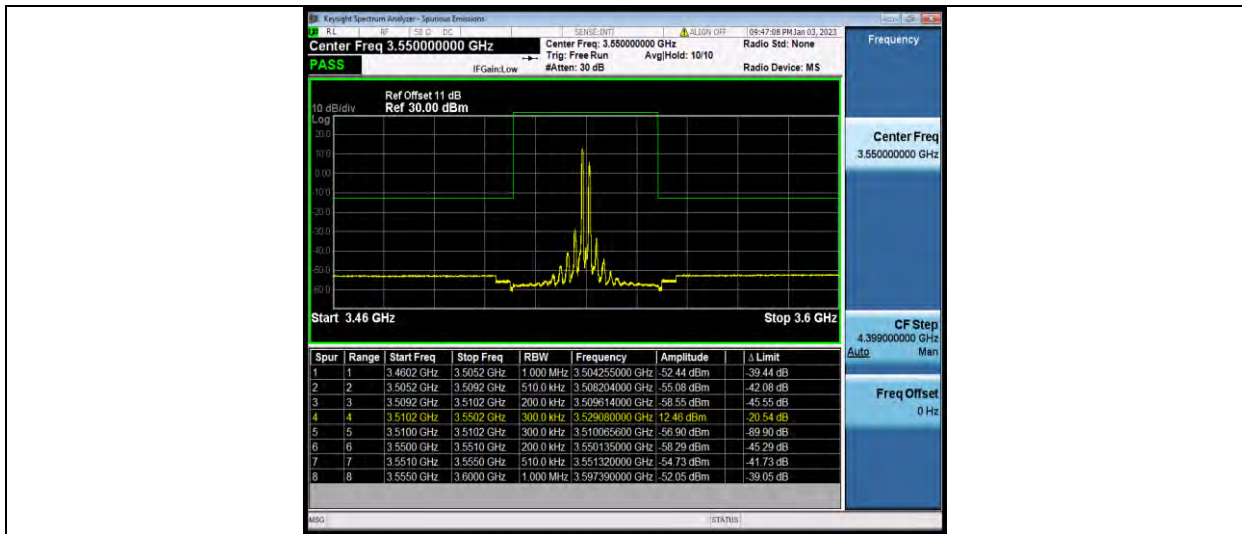

BUREAU VERITAS

Test Report No.: W7L-P22110036RF08

42-42-20MHz-20MHz-64QAM-64QAM-41690-41888-100RB#0-100RB#0