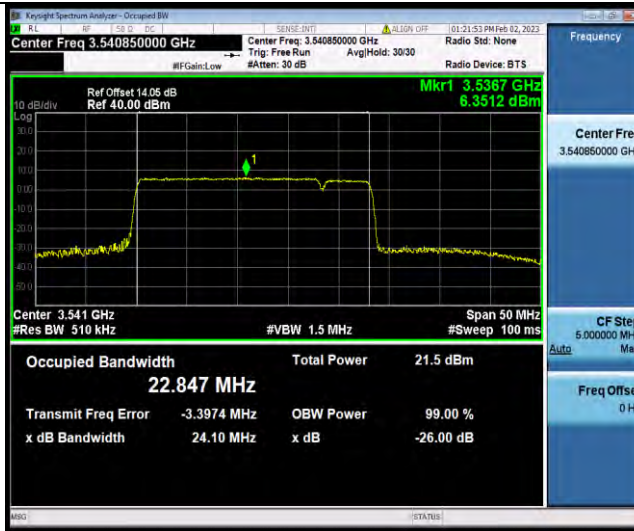

BUREAU VERITAS

Test Report No.: W7L-P22110036RF08

42-42-20MHz-5MHz-16QAM-16QAM-42190-42307-100RB#0-25RB#0