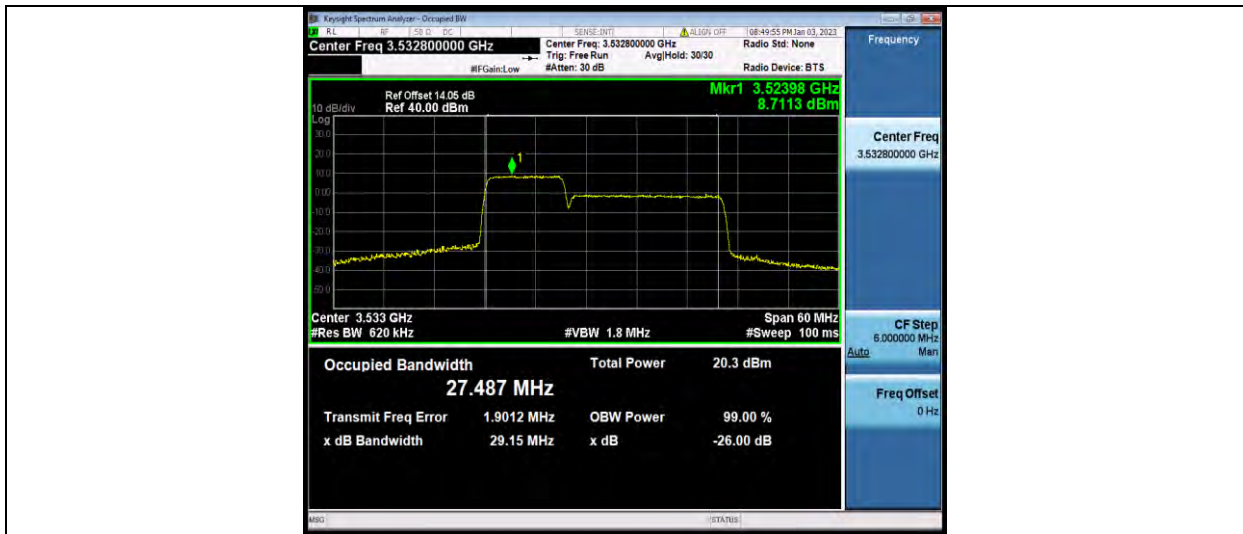

BUREAU VERITAS

Test Report No.: W7L-P22110036RF08

42-42-10MHz-20MHz-64QAM-64QAM-42145-42289-50RB#0-100RB#0