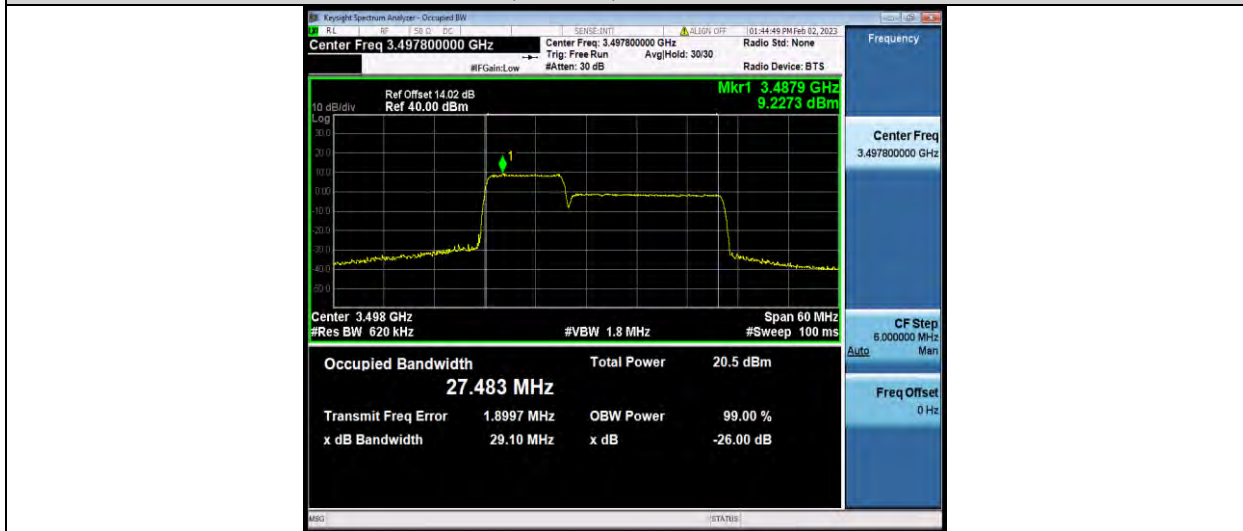

Test Report No.: W7L-P22110036RF08

Test Graphs

BUREAU VERITAS

Test Report No.: W7L-P22110036RF08

42-42-10MHz-20MHz-16QAM-16QAM-42145-42289-50RB#0-100RB#0

42-42-10MHz-20MHz-16QAM-16QAM-42496-42640-50RB#0-100RB#0