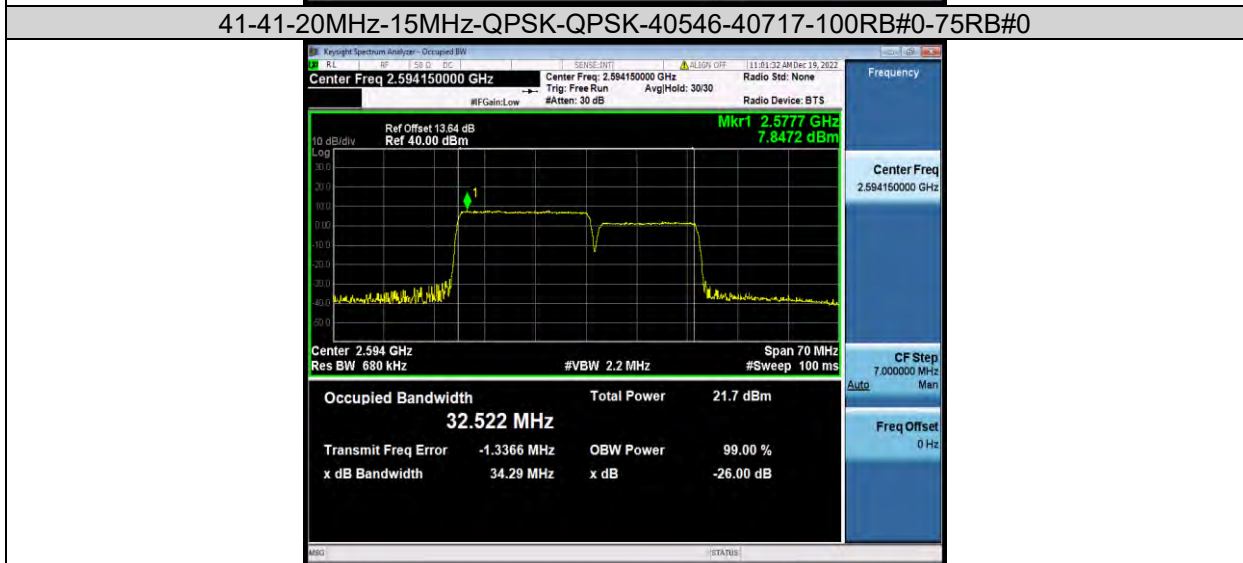

BUREAU VERITAS

Test Report No.: W7L-P22110036RF08