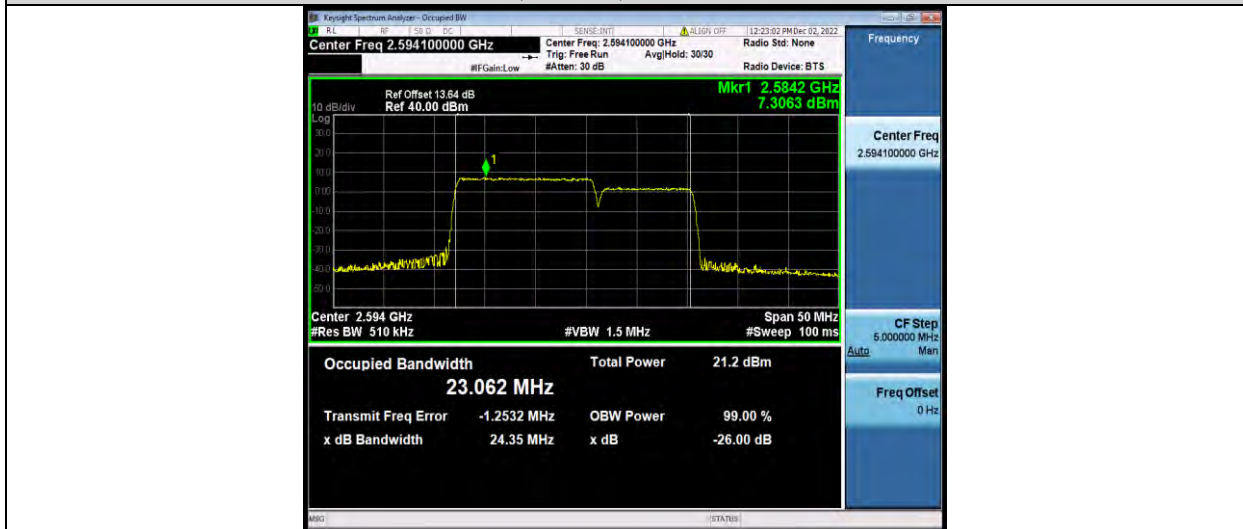

BUREAU VERITAS

Test Report No.: W7L-P22110036RF08

41-41-15MHz-10MHz-16QAM-16QAM-39725-39845-75RB#0-50RB#0

41-41-15MHz-10MHz-16QAM-16QAM-40571-40691-75RB#0-50RB#0

41-41-15MHz-10MHz-16QAM-16QAM-41417-41537-75RB#0-50RB#0