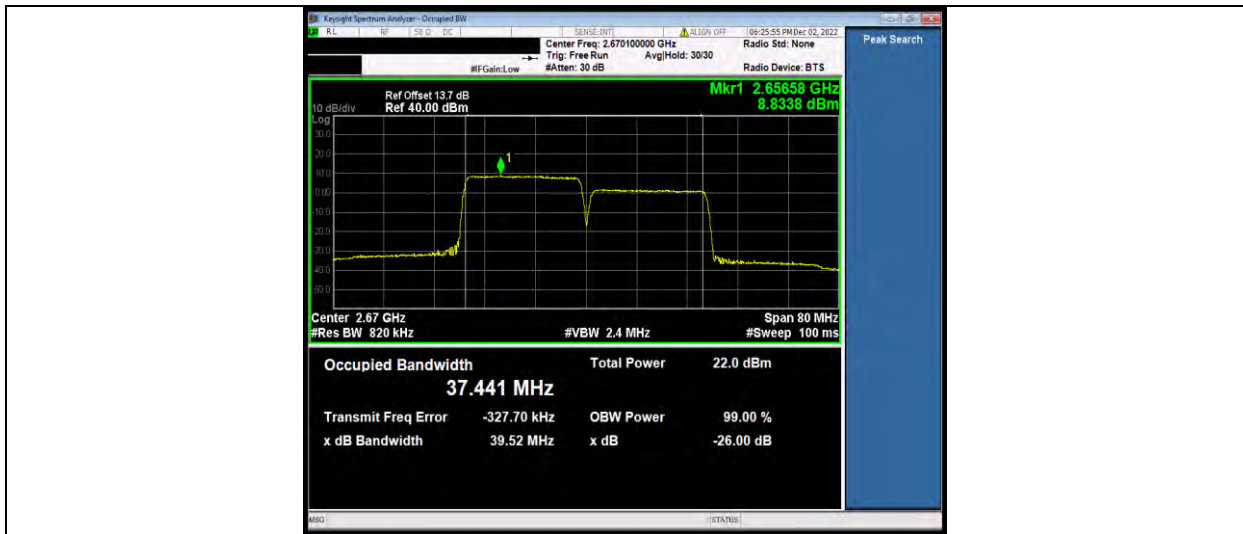

BUREAU VERITAS

Test Report No.: W7L-P22110036RF08

41-41-20MHz-20MHz-16QAM-16QAM-39750-39948-100RB#0-100RB#0