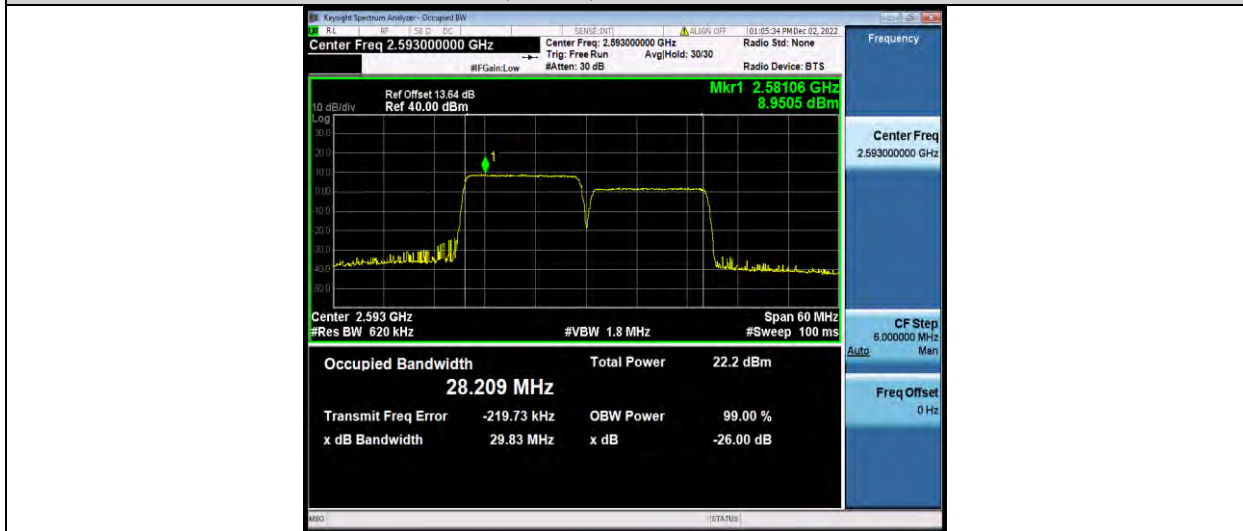

BUREAU VERITAS

Test Report No.: W7L-P22110036RF08

41-41-15MHz-15MHz-QPSK-QPSK-39725-39875-75RB#0-75RB#0

41-41-15MHz-15MHz-QPSK-QPSK-40545-40695-75RB#0-75RB#0

41-41-15MHz-15MHz-QPSK-QPSK-41365-41515-75RB#0-75RB#0