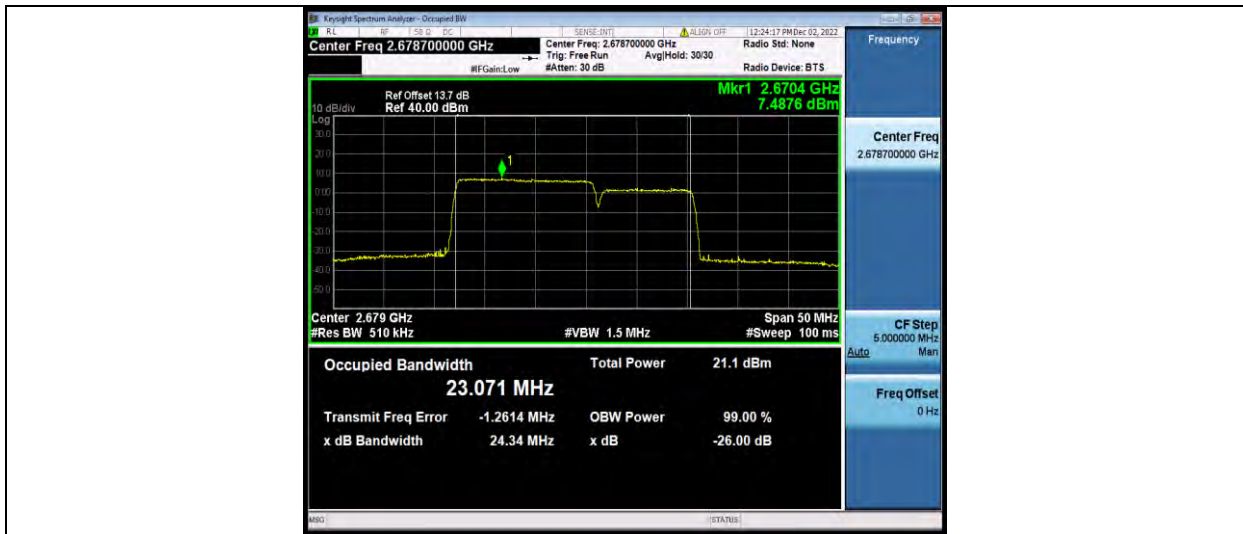

BUREAU VERITAS

Test Report No.: W7L-P22110036RF08

41-41-15MHz-10MHz-64QAM-64QAM-39725-39845-75RB#0-50RB#0