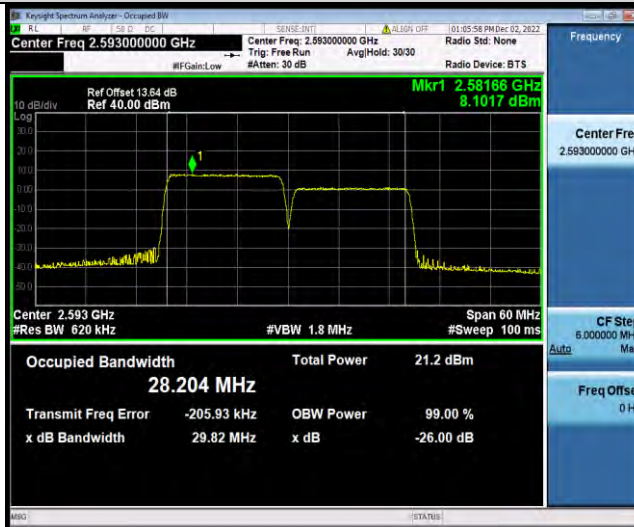

BUREAU VERITAS

Test Report No.: W7L-P22110036RF08

41-41-15MHz-15MHz-16QAM-16QAM-39725-39875-75RB#0-75RB#0

41-41-15MHz-15MHz-16QAM-16QAM-40545-40695-75RB#0-75RB#0

41-41-15MHz-15MHz-16QAM-16QAM-41365-41515-75RB#0-75RB#0