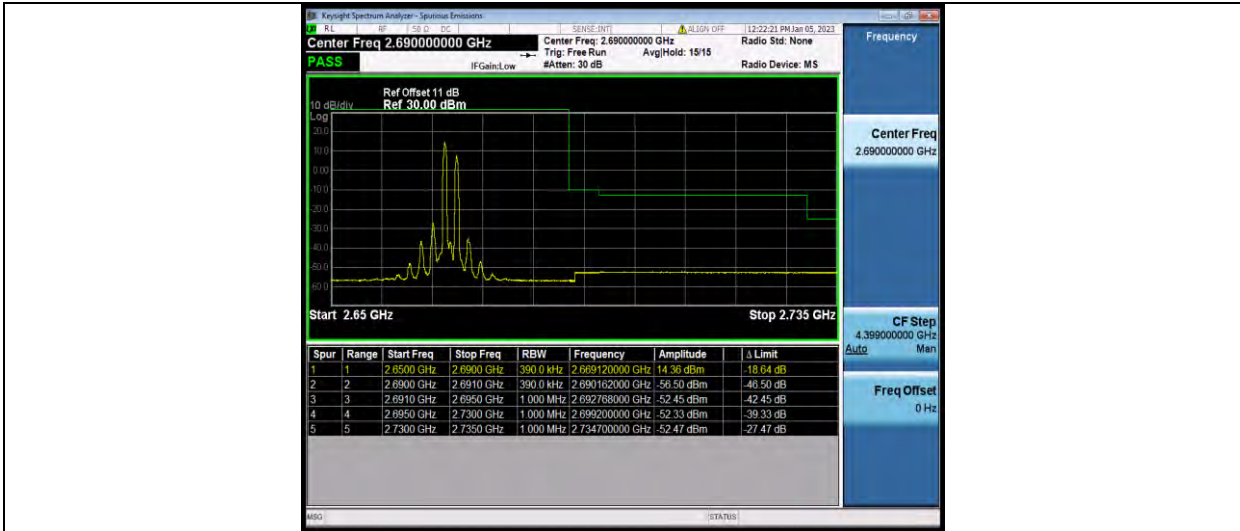

BUREAU VERITAS

Test Report No.: W7L-P22110036RF08

41-41-20MHz-20MHz-64QAM-64QAM-39750-39948-100RB#0-100RB#0