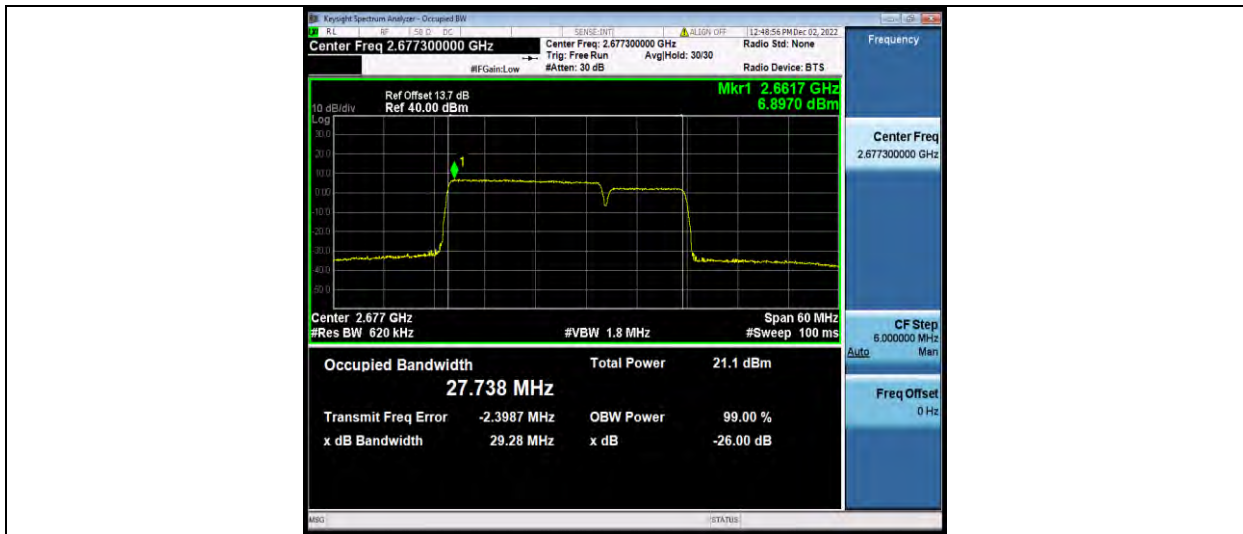

BUREAU VERITAS

Test Report No.: W7L-P22110036RF08