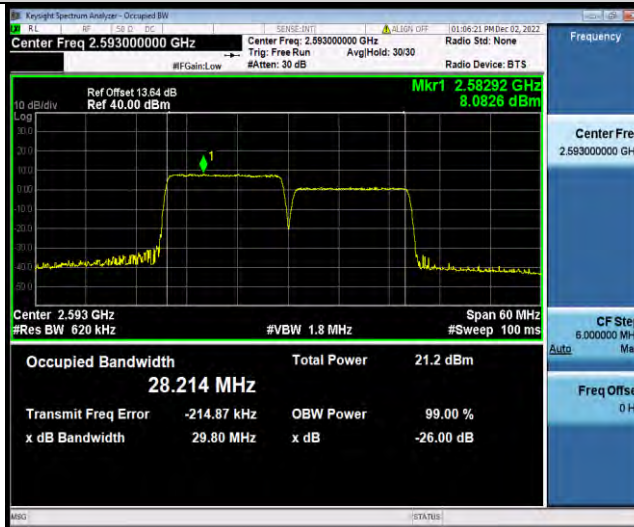

BUREAU VERITAS

Test Report No.: W7L-P22110036RF08

41-41-15MHz-15MHz-64QAM-64QAM-39725-39875-75RB#0-75RB#0

41-41-15MHz-15MHz-64QAM-64QAM-40545-40695-75RB#0-75RB#0

41-41-15MHz-15MHz-64QAM-64QAM-41365-41515-75RB#0-75RB#0