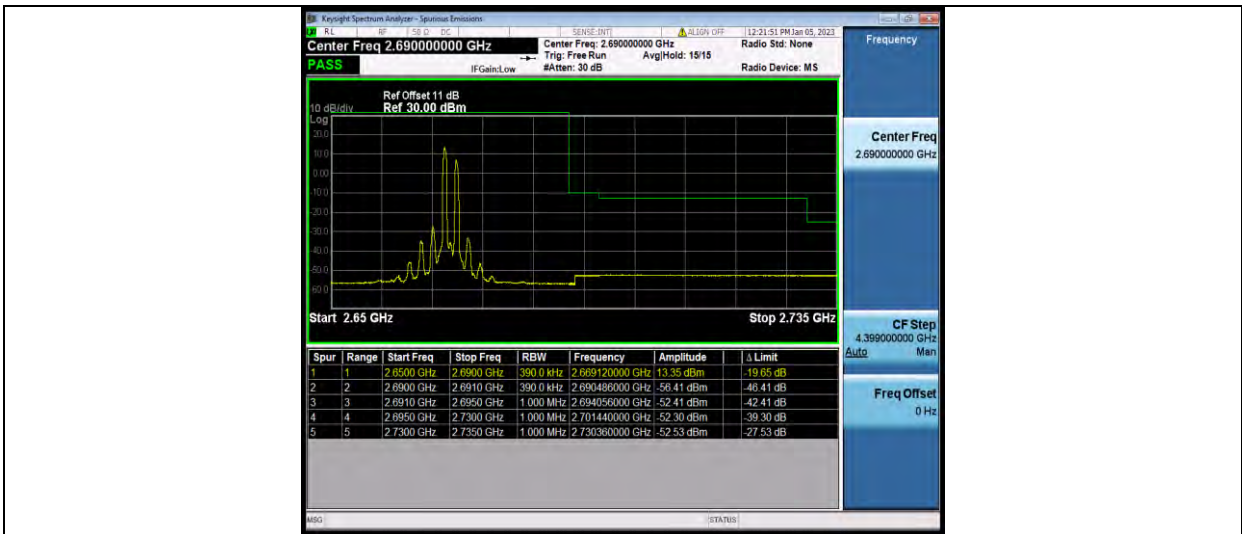

BUREAU VERITAS

Test Report No.: W7L-P22110036RF08

41-41-20MHz-20MHz-16QAM-16QAM-39750-39948-100RB#0-100RB#0