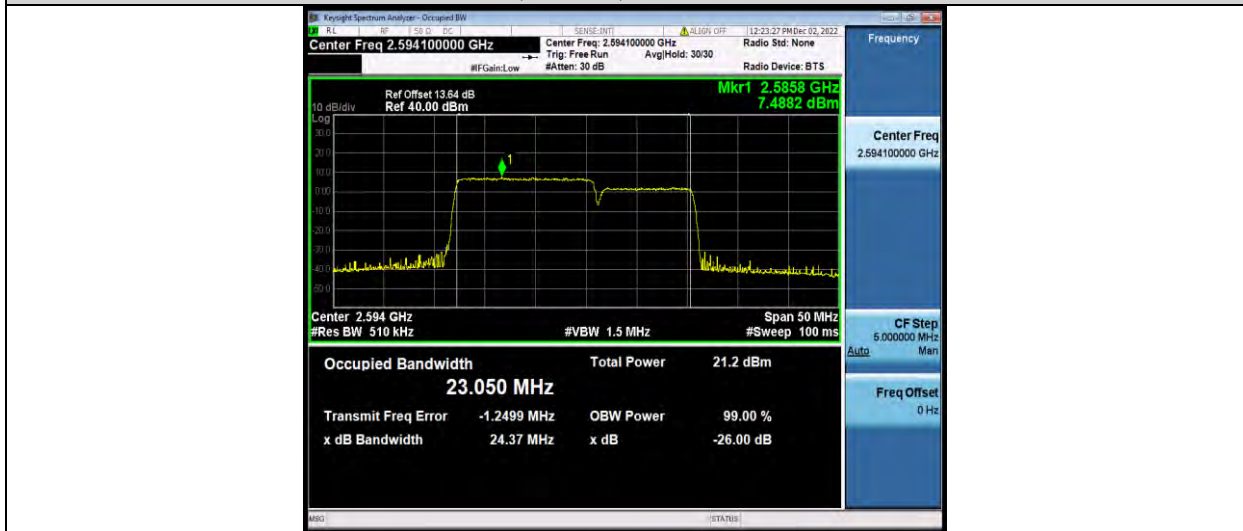

BUREAU VERITAS

Test Report No.: W7L-P22110036RF08

41-41-15MHz-10MHz-64QAM-64QAM-39725-39845-75RB#0-50RB#0

41-41-15MHz-10MHz-64QAM-64QAM-40571-40691-75RB#0-50RB#0

41-41-15MHz-10MHz-64QAM-64QAM-41417-41537-75RB#0-50RB#0