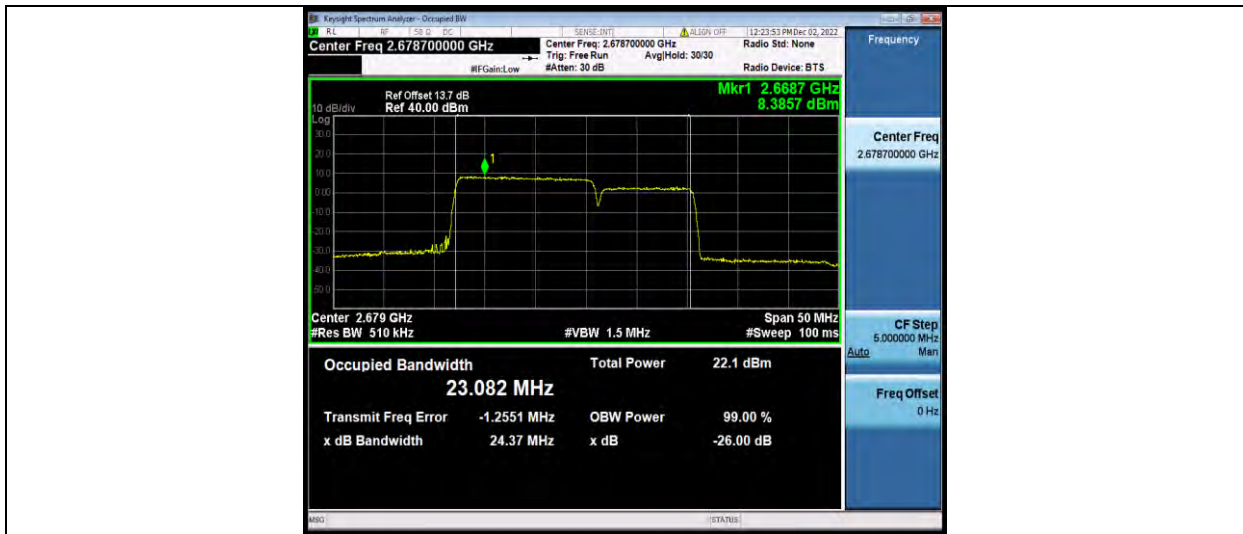

BUREAU VERITAS

Test Report No.: W7L-P22110036RF08

41-41-15MHz-10MHz-16QAM-16QAM-39725-39845-75RB#0-50RB#0