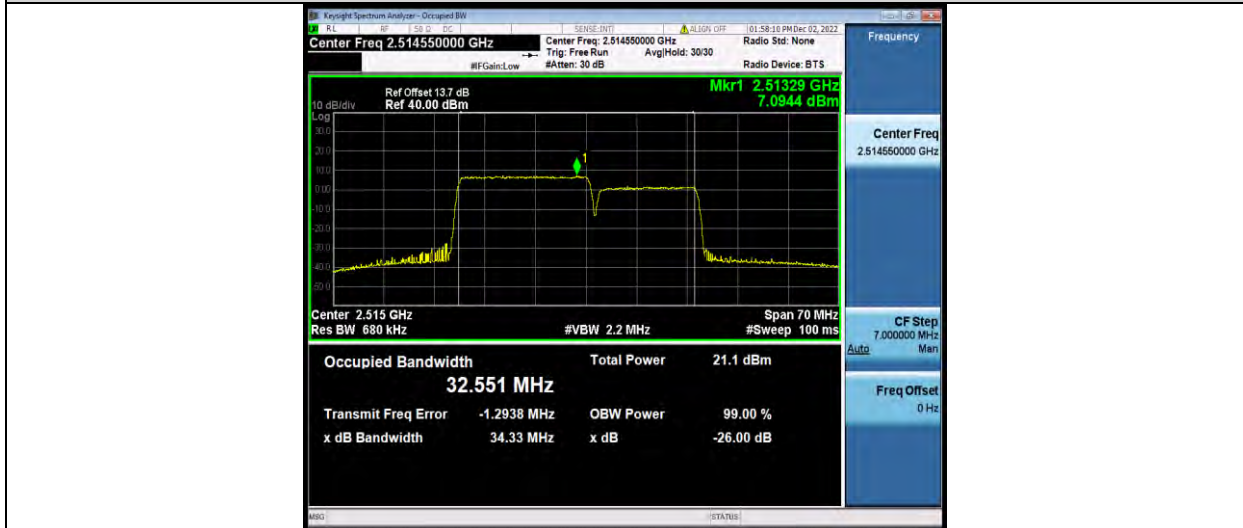

BUREAU VERITAS

Test Report No.: W7L-P22110036RF08

BUREAU VERITAS

Test Report No.: W7L-P22110036RF08

41-41-20MHz-15MHz-16QAM-16QAM-39750-39921-100RB#0-75RB#0

41-41-20MHz-15MHz-16QAM-16QAM-40546-40717-100RB#0-75RB#0