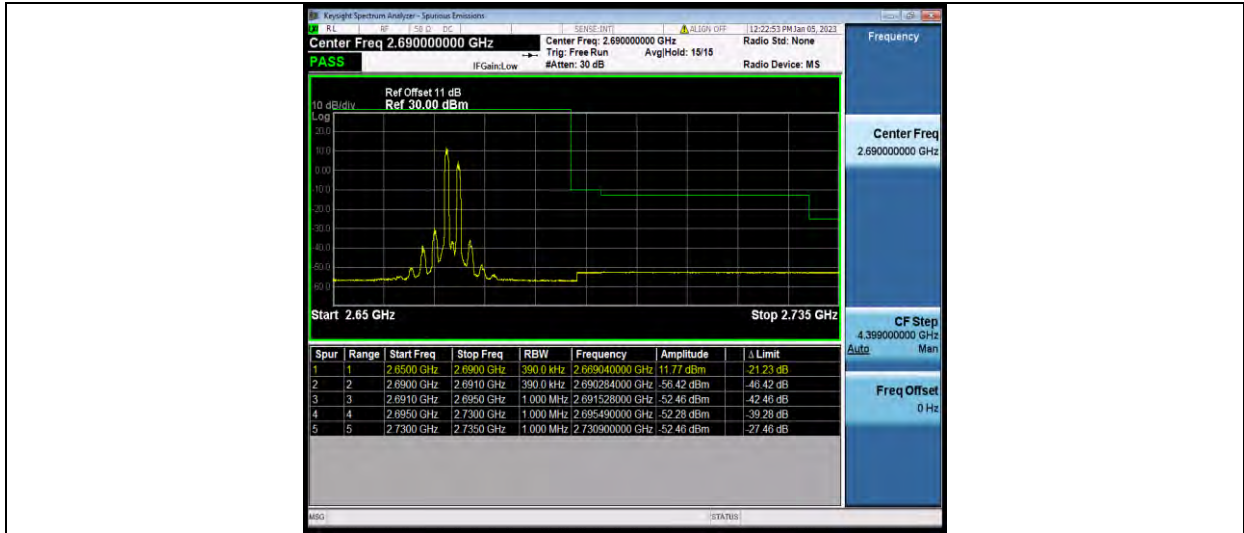

BUREAU VERITAS

Test Report No.: W7L-P22110036RF08

CONDUCTED SPURIOUS EMISSION

Test Result