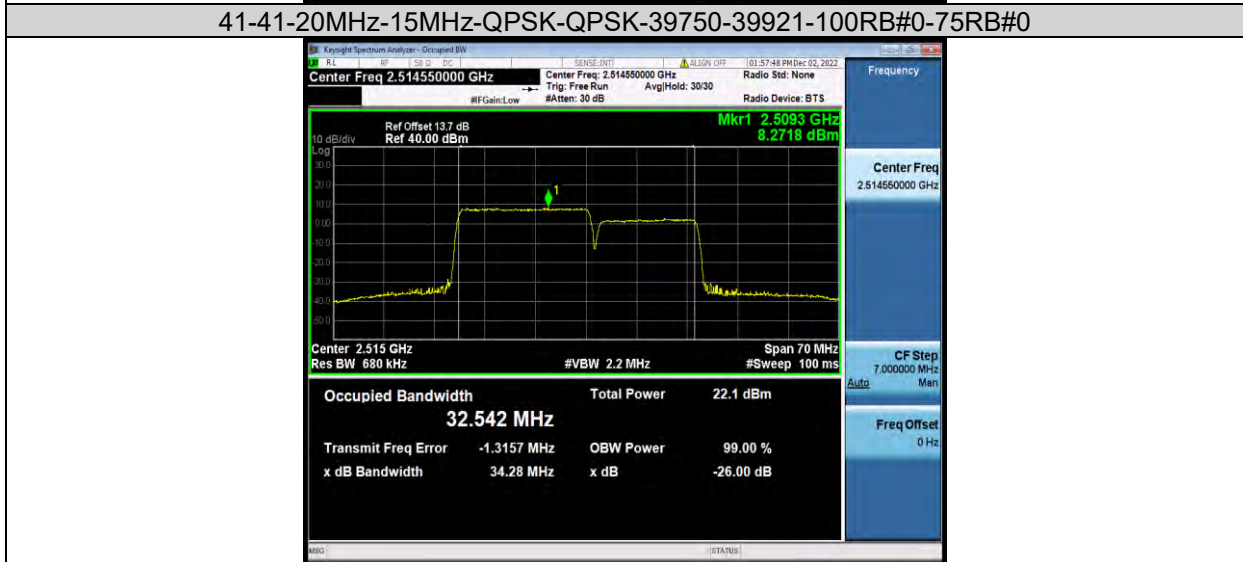

BUREAU VERITAS

Test Report No.: W7L-P22110036RF08