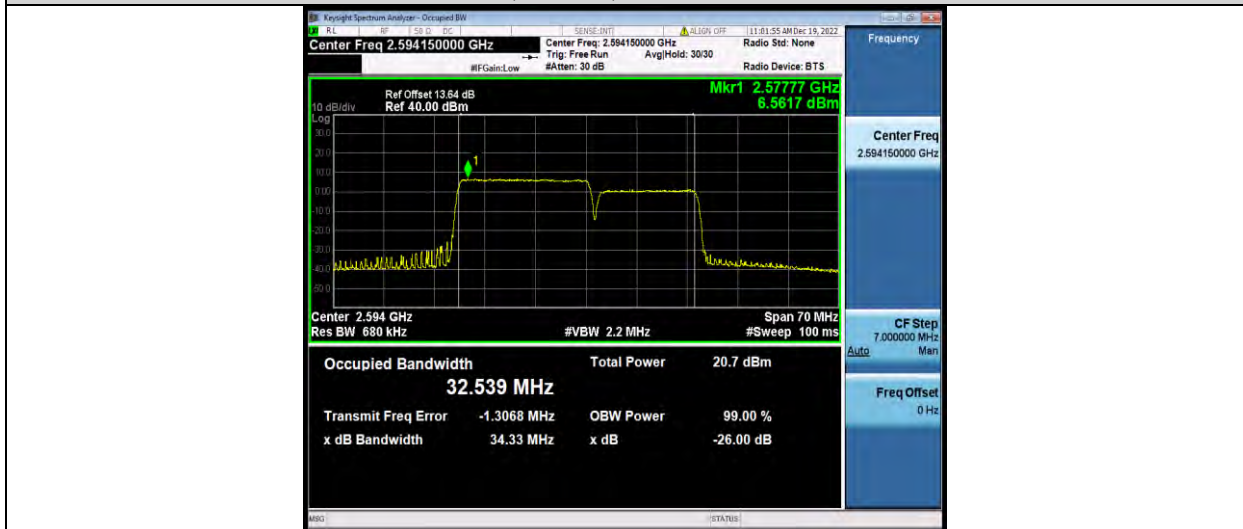

BUREAU VERITAS

Test Report No.: W7L-P22110036RF08

BUREAU VERITAS

Test Report No.: W7L-P22110036RF08

41-41-20MHz-15MHz-16QAM-16QAM-39750-39921-100RB#0-75RB#0

41-41-20MHz-15MHz-16QAM-16QAM-40546-40717-100RB#0-75RB#0