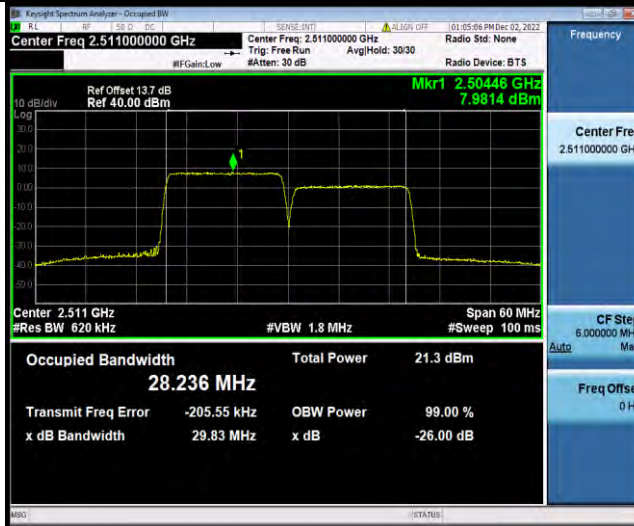

41-41-15MHz-15MHz-64QAM-64QAM-40545-40695-75RB#0-75RB#0