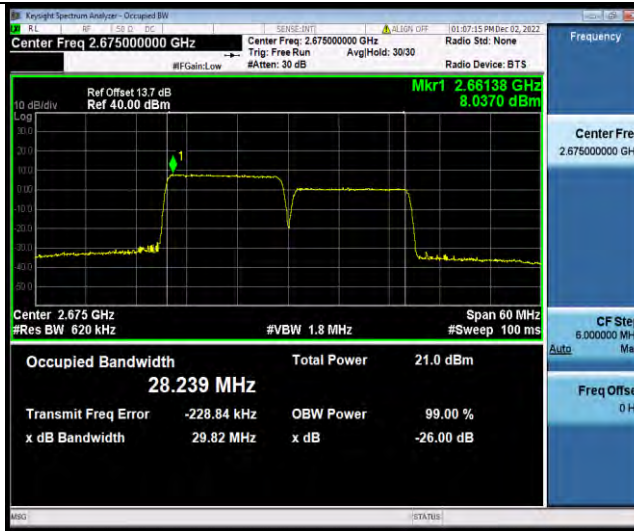

BUREAU VERITAS

Test Report No.: W7L-P22110036RF08

41-41-15MHz-15MHz-64QAM-64QAM-39725-39875-75RB#0-75RB#0