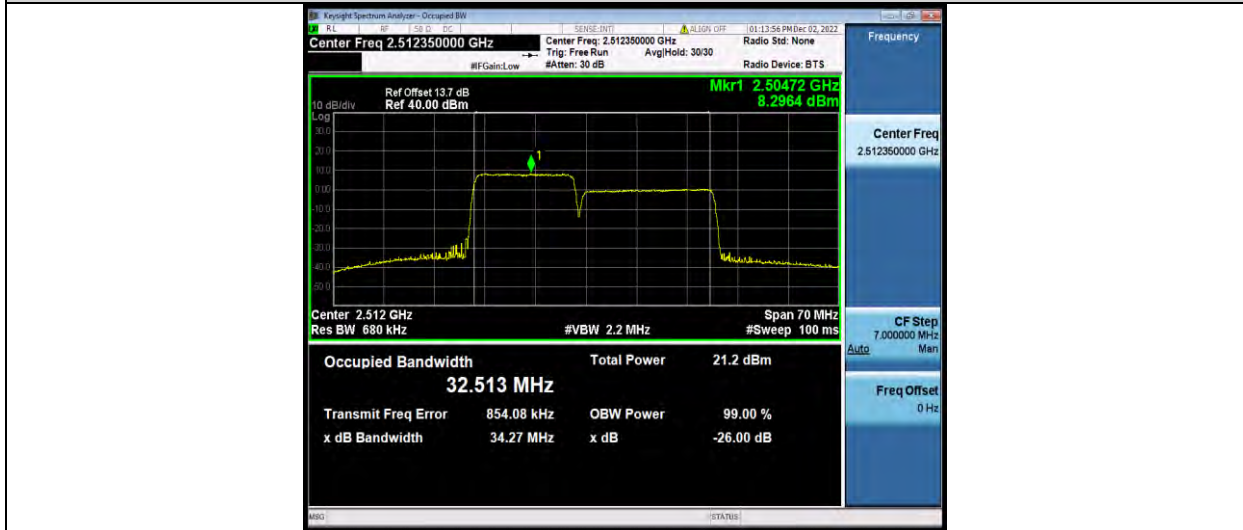

41-41-15MHz-20MHz-64QAM-64QAM-40523-40694-75RB#0-100RB#0