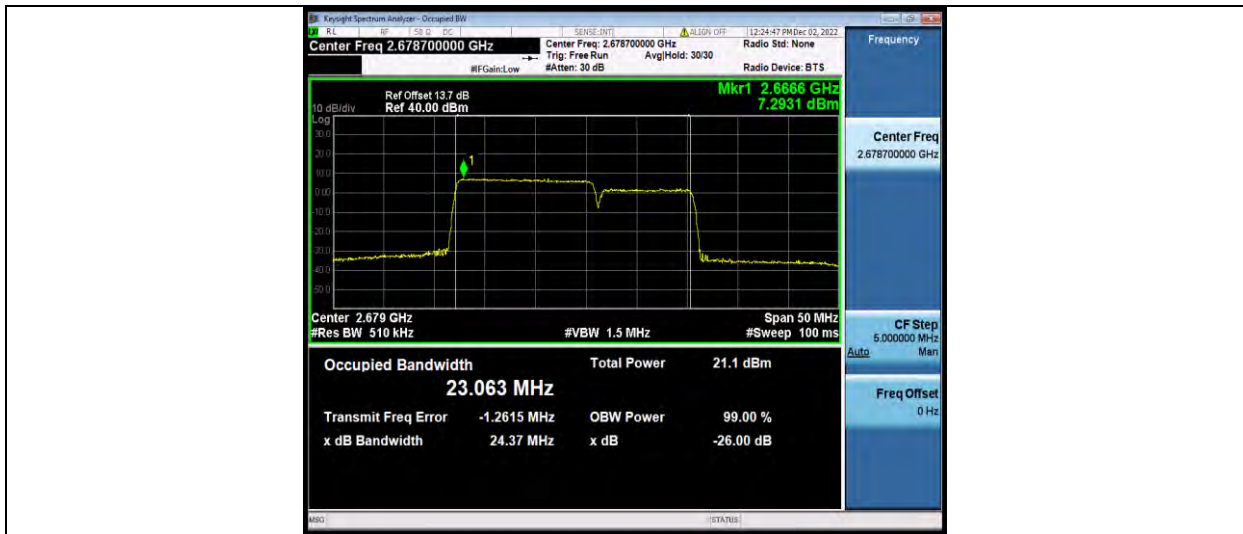

BUREAU VERITAS

Test Report No.: W7L-P22110036RF08

41-41-15MHz-15MHz-QPSK-QPSK-39725-39875-75RB#0-75RB#0