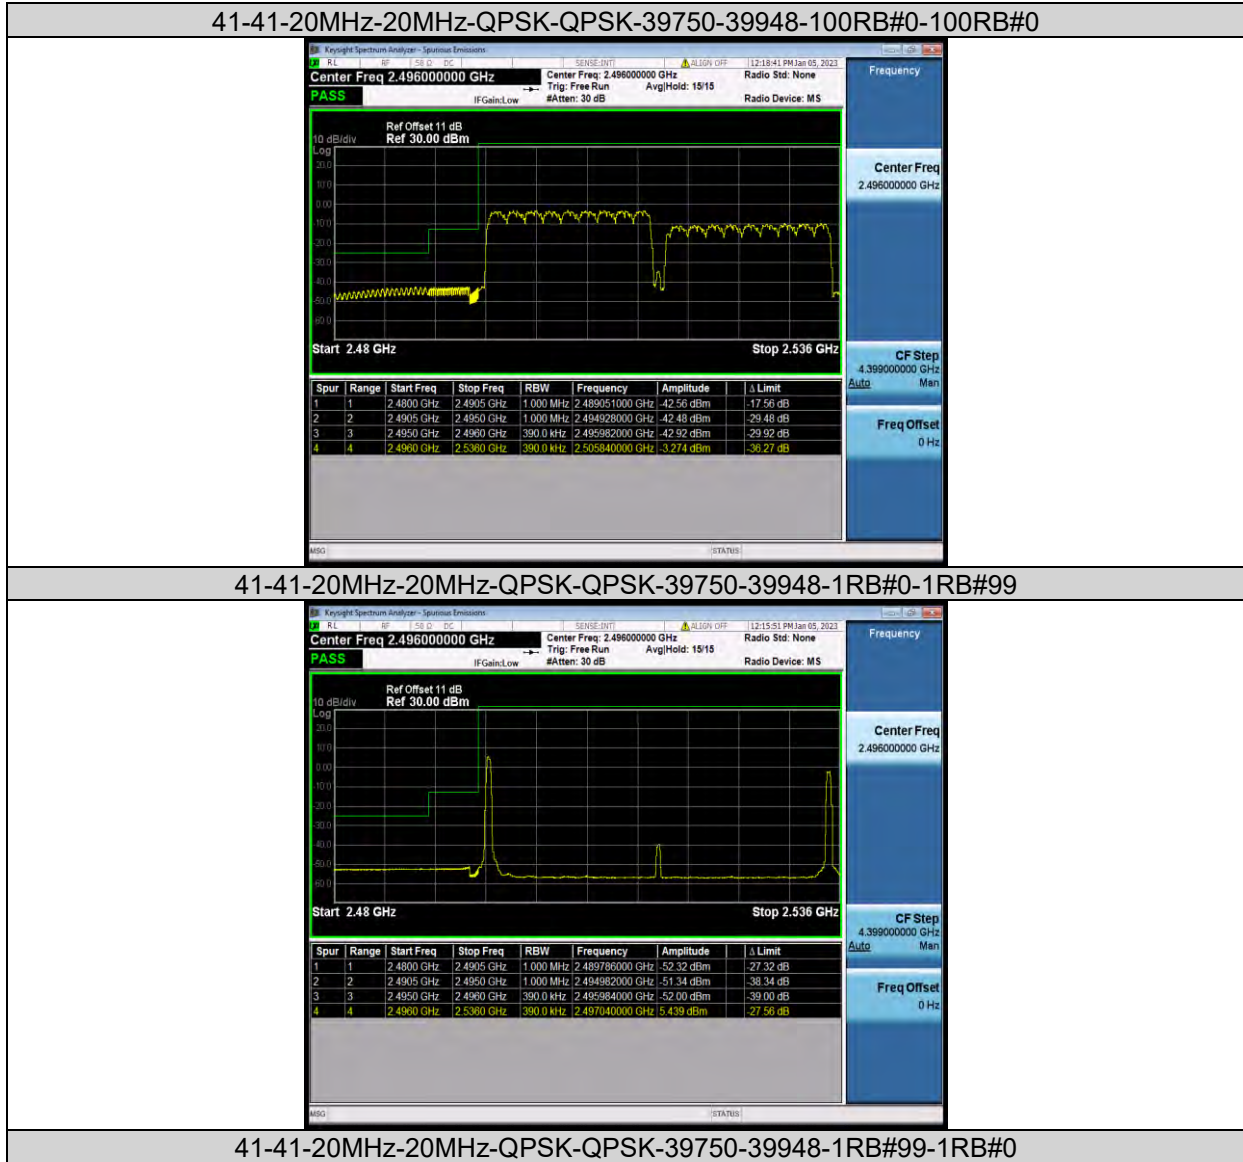

Test Report No.: W7L-P22110036RF08

BAND EDGE

Test Result

Band	Bandwidth	Modulation	Channel	RB Configuration	Result(dBm)	Verdict
41-41	20MHz-20MHz	QPSK-QPSK	39750-39948	100RB#0-100RB#0	-42.56,-42.48,-42.92	PASS
41-41	20MHz-20MHz	QPSK-QPSK	39750-39948	1RB#0-1RB#99	-52.32,-51.34,-52.00	PASS
41-41	20MHz-20MHz	QPSK-QPSK	39750-39948	1RB#99-1RB#0	-52.38,-52.29,-55.97	PASS
41-41	20MHz-20MHz	QPSK-QPSK	41292-41490	100RB#0-100RB#0	-44.78,-43.29,-43.46,-51.09	PASS
41-41	20MHz-20MHz	QPSK-QPSK	41292-41490	1RB#0-1RB#99	-54.48,-52.19,-44.01,-52.49	PASS
41-41	20MHz-20MHz	QPSK-QPSK	41292-41490	1RB#99-1RB#0	-56.41,-52.41,-52.30,-52.53	PASS
41-41	20MHz-20MHz	16QAM-16QAM	39750-39948	100RB#0-100RB#0	-43.76,-43.62,-44.83	PASS
41-41	20MHz-20MHz	16QAM-16QAM	39750-39948	1RB#0-1RB#99	-52.34,-51.27,-51.90	PASS
41-41	20MHz-20MHz	16QAM-16QAM	39750-39948	1RB#99-1RB#0	-52.44,-52.38,-56.41	PASS
41-41	20MHz-20MHz	16QAM-16QAM	41292-41490	100RB#0-100RB#0	-45.98,-42.86,-43.57,-51.79	PASS
41-41	20MHz-20MHz	16QAM-16QAM	41292-41490	1RB#0-1RB#99	-54.35,-52.05,-45.36,-52.48	PASS
41-41	20MHz-20MHz	16QAM-16QAM	41292-41490	1RB#99-1RB#0	-56.50,-52.45,-52.33,-52.47	PASS
41-41	20MHz-20MHz	64QAM-64QAM	39750-39948	100RB#0-100RB#0	-42.91,-43.04,-45.43	PASS
41-41	20MHz-20MHz	64QAM-64QAM	39750-39948	1RB#0-1RB#99	-52.34,-51.53,-51.90	PASS
41-41	20MHz-20MHz	64QAM-64QAM	39750-39948	1RB#99-1RB#0	-52.43,-52.34,-56.40	PASS
41-41	20MHz-20MHz	64QAM-64QAM	41292-41490	100RB#0-100RB#0	-46.08,-42.78,-43.19,-51.55	PASS
41-41	20MHz-20MHz	64QAM-64QAM	41292-41490	1RB#0-1RB#99	-54.43,-52.01,-44.26,-52.46	PASS
41-41	20MHz-20MHz	64QAM-64QAM	41292-41490	1RB#99-1RB#0	-56.42,-52.46,-52.28,-52.46	PASS

Test Report No.: W7L-P22110036RF08

Test Graphs