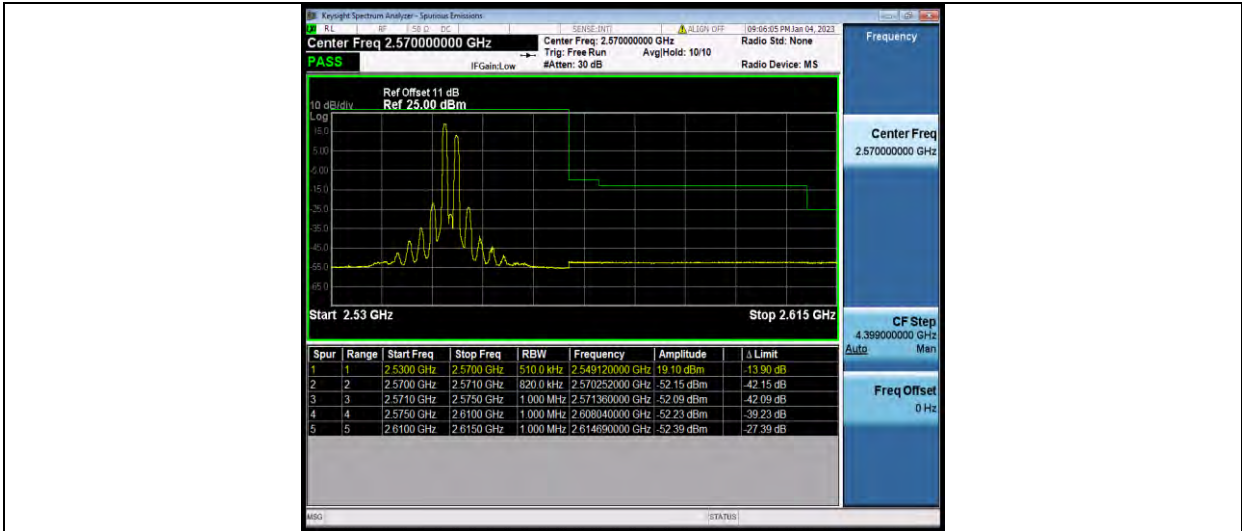

BUREAU VERITAS

Test Report No.: W7L-P22110036RF08

7-7-20MHz-20MHz-16QAM-16QAM-20850-21048-100RB#0-100RB#0