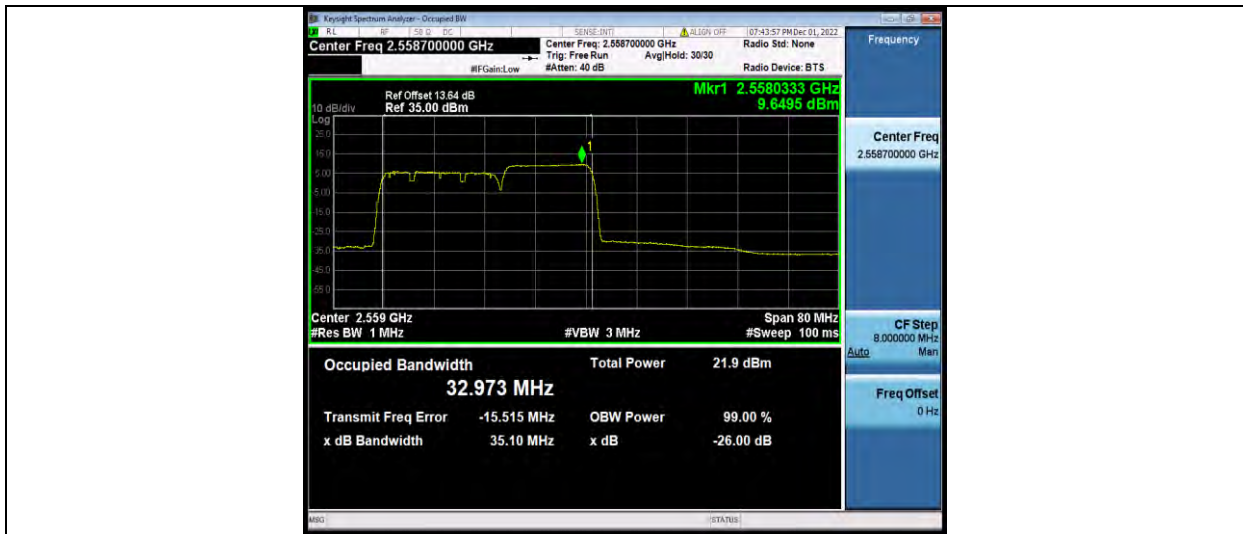

BUREAU VERITAS

Test Report No.: W7L-P22110036RF08

7-7-15MHz-20MHz-64QAM-64QAM-20825-20945-75RB#0-100RB#0