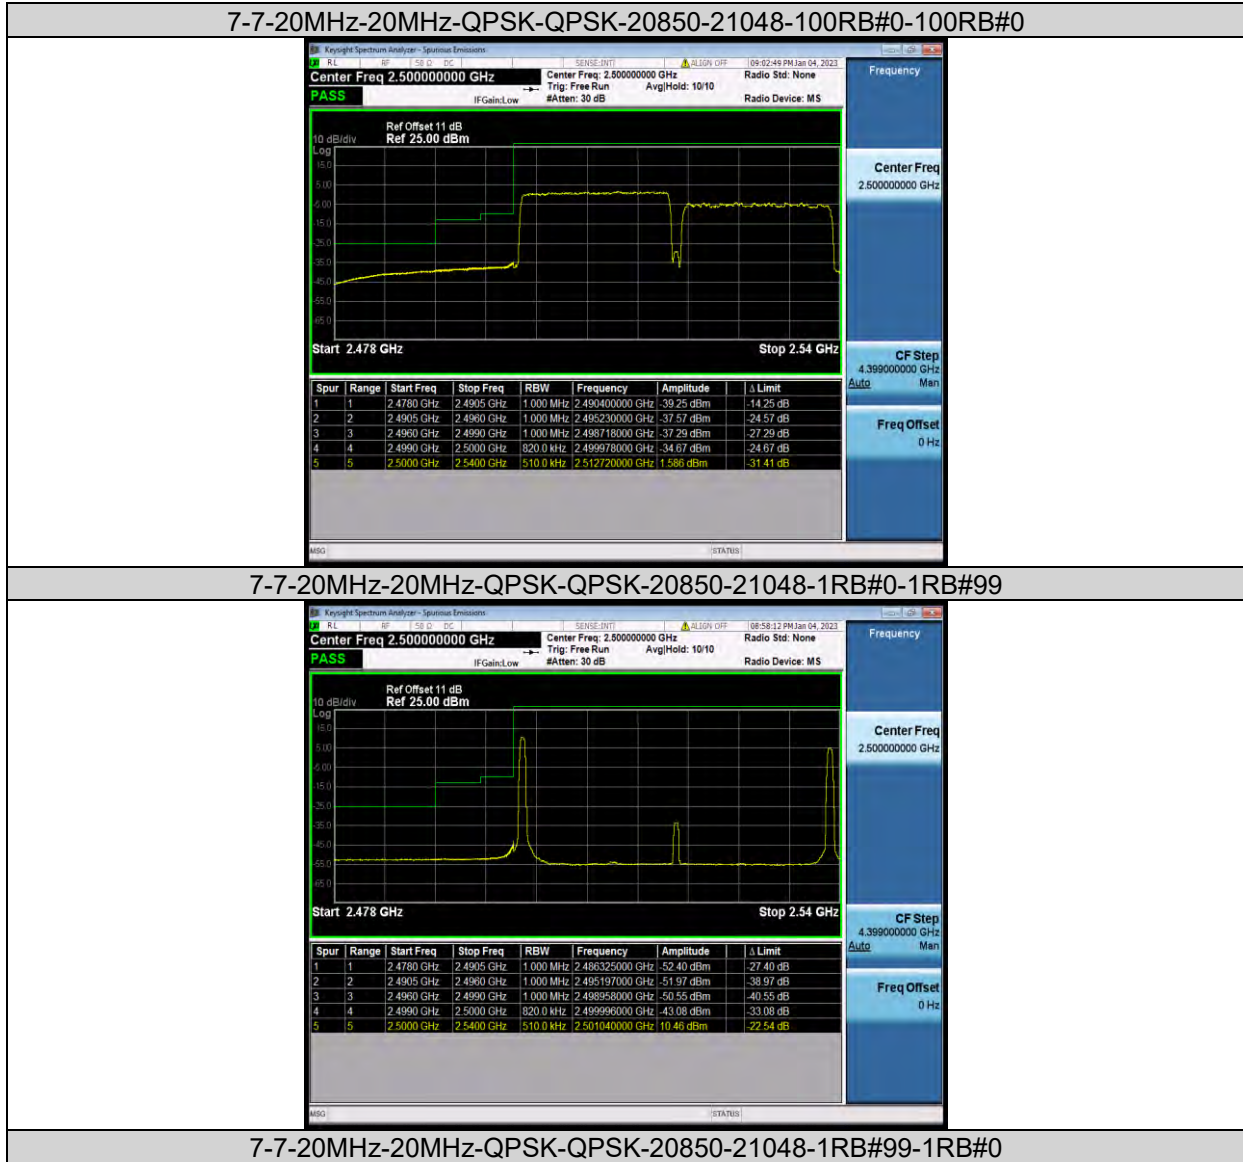

Test Report No.: W7L-P22110036RF08

BAND EDGE

Test Result

Band	Bandwidth	Modulation	Channel	RB Configuration	Result(dBm)	Verdict
7-7	20MHz-20MHz	QPSK-QPSK	20850-21048	100RB#0-100RB#0	-39.25,-37.57,-37.29,-34.67	PASS
7-7	20MHz-20MHz	QPSK-QPSK	20850-21048	1RB#0-1RB#99	-52.40,-51.97,-50.55,-43.08	PASS
7-7	20MHz-20MHz	QPSK-QPSK	20850-21048	1RB#99-1RB#0	-52.40,-52.08,-52.18,-51.83	PASS
7-7	20MHz-20MHz	QPSK-QPSK	21152-21350	100RB#0-100RB#0	-37.41,-39.04,-52.25,-52.41	PASS
7-7	20MHz-20MHz	QPSK-QPSK	21152-21350	1RB#0-1RB#99	-46.94,-51.82,-52.25,-52.38	PASS
7-7	20MHz-20MHz	QPSK-QPSK	21152-21350	1RB#99-1RB#0	-52.15,-52.09,-52.23,-52.39	PASS
7-7	20MHz-20MHz	16QAM-16QAM	20850-21048	100RB#0-100RB#0	-52.45,-41.26,-39.07,-36.63	PASS
7-7	20MHz-20MHz	16QAM-16QAM	20850-21048	1RB#0-1RB#99	-52.26,-51.95,-50.55,-43.54	PASS
7-7	20MHz-20MHz	16QAM-16QAM	20850-21048	1RB#99-1RB#0	-52.34,-52.28,-52.17,-52.10	PASS
7-7	20MHz-20MHz	16QAM-16QAM	21152-21350	100RB#0-100RB#0	-40.04,-41.07,-41.93,-52.41	PASS
7-7	20MHz-20MHz	16QAM-16QAM	21152-21350	1RB#0-1RB#99	-48.19,-51.74,-52.11,-52.42	PASS
7-7	20MHz-20MHz	16QAM-16QAM	21152-21350	1RB#99-1RB#0	-52.20,-52.30,-52.24,-52.38	PASS
7-7	20MHz-20MHz	64QAM-64QAM	20850-21048	100RB#0-100RB#0	-41.34,-40.20,-39.81,-37.80	PASS
7-7	20MHz-20MHz	64QAM-64QAM	20850-21048	1RB#0-1RB#99	-52.38,-52.06,-50.57,-43.68	PASS
7-7	20MHz-20MHz	64QAM-64QAM	20850-21048	1RB#99-1RB#0	-52.45,-52.43,-52.17,-52.16	PASS
7-7	20MHz-20MHz	64QAM-64QAM	21152-21350	100RB#0-100RB#0	-39.67,-41.30,-42.13,-52.41	PASS
7-7	20MHz-20MHz	64QAM-64QAM	21152-21350	1RB#0-1RB#99	-47.53,-51.70,-52.15,-52.35	PASS
7-7	20MHz-20MHz	64QAM-64QAM	21152-21350	1RB#99-1RB#0	-52.27,-52.25,-52.06,-52.41	PASS

Test Graphs