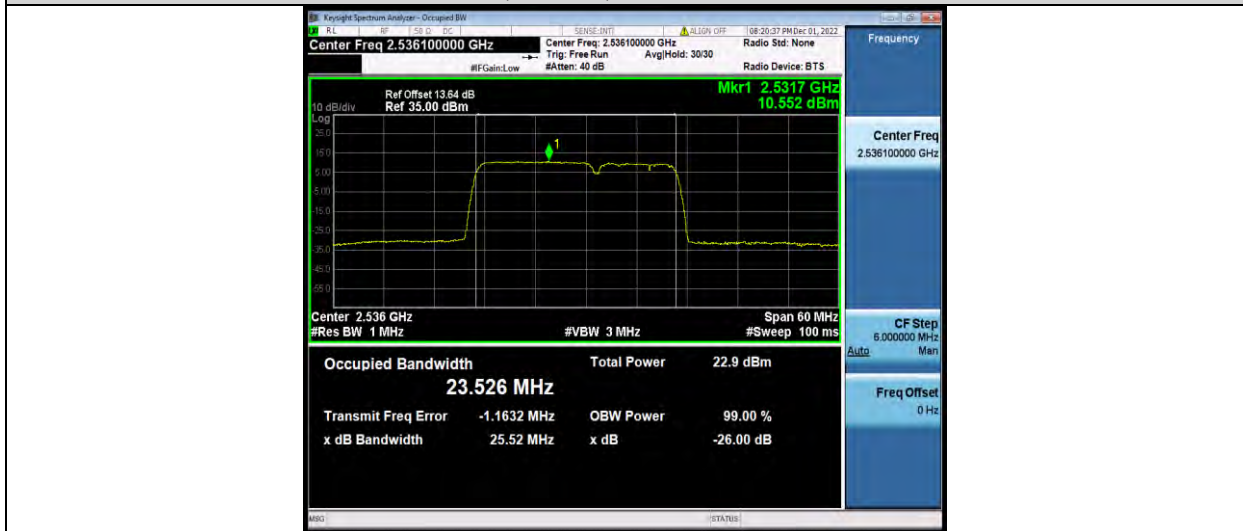

BUREAU VERITAS

Test Report No.: W7L-P22110036RF08

7-7-15MHz-10MHz-64QAM-64QAM-20825-20945-75RB#0-50RB#0

7-7-15MHz-10MHz-64QAM-64QAM-21051-21171-75RB#0-50RB#0

7-7-15MHz-10MHz-64QAM-64QAM-21277-21397-75RB#0-50RB#0