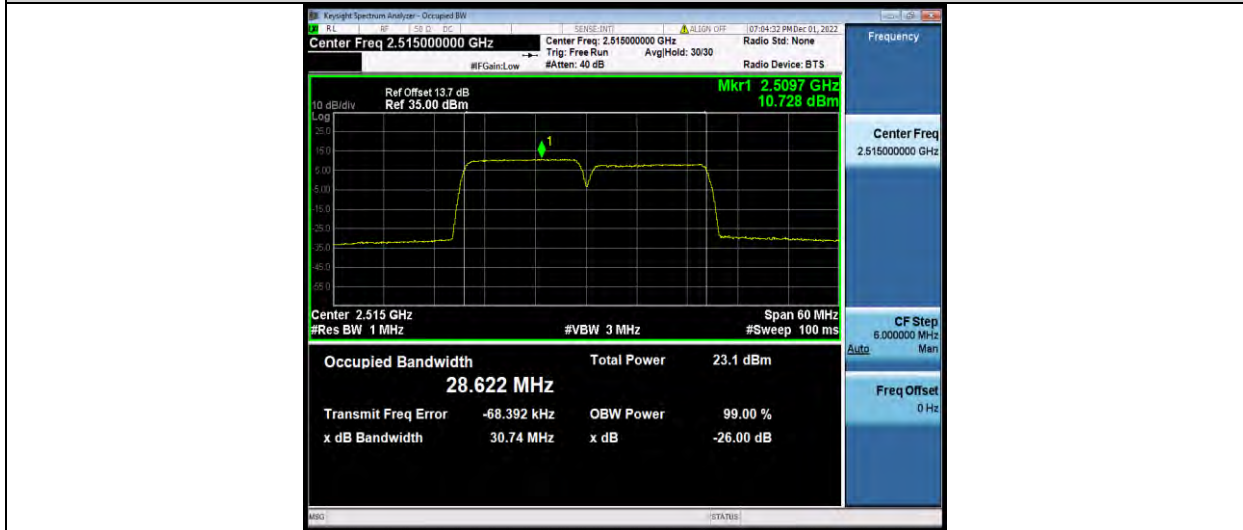

7-7-15MHz-15MHz-QPSK-QPSK-21025-21175-75RB#0-75RB#0