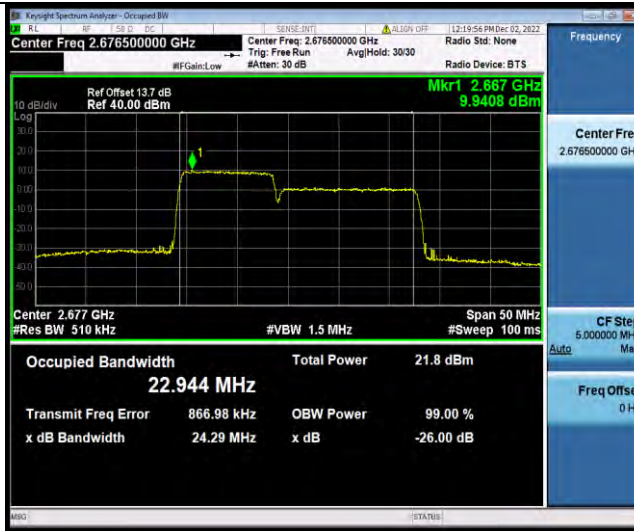

Test Report No.: W7L-P22110036RF08

Test Graphs

BUREAU VERITAS

Test Report No.: W7L-P22110036RF08

41-41-10MHz-15MHz-16QAM-16QAM-39703-39823-50RB#0-75RB#0

41-41-10MHz-15MHz-16QAM-16QAM-40549-40669-50RB#0-75RB#0