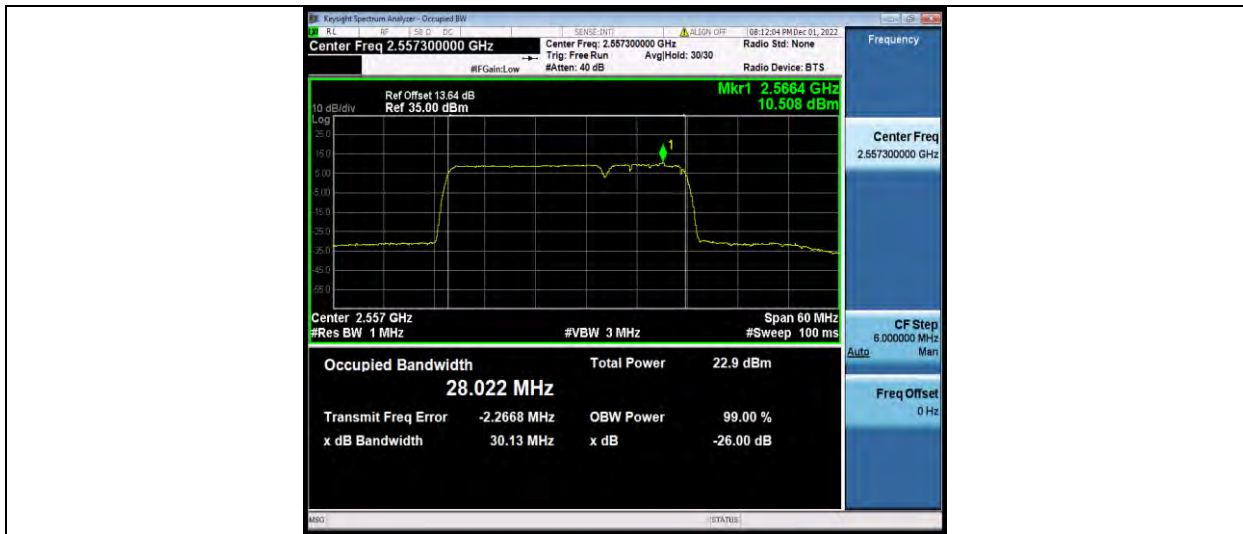

BUREAU VERITAS

Test Report No.: W7L-P22110036RF08

7-7-20MHz-15MHz-QPSK-QPSK-20850-21021-100RB#0-75RB#0