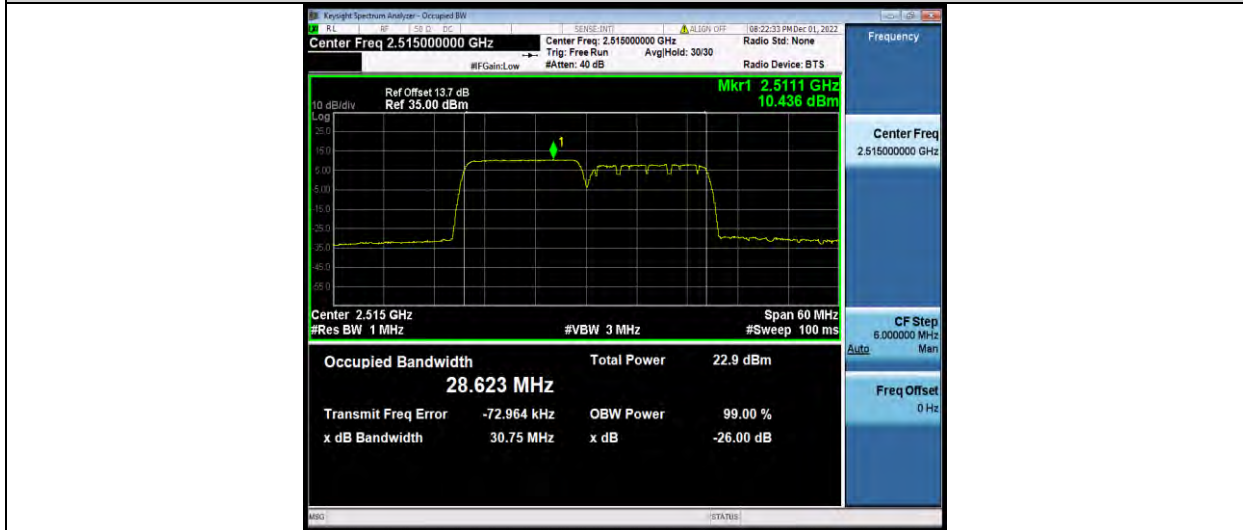

7-7-15MHz-15MHz-64QAM-64QAM-21025-21175-75RB#0-75RB#0