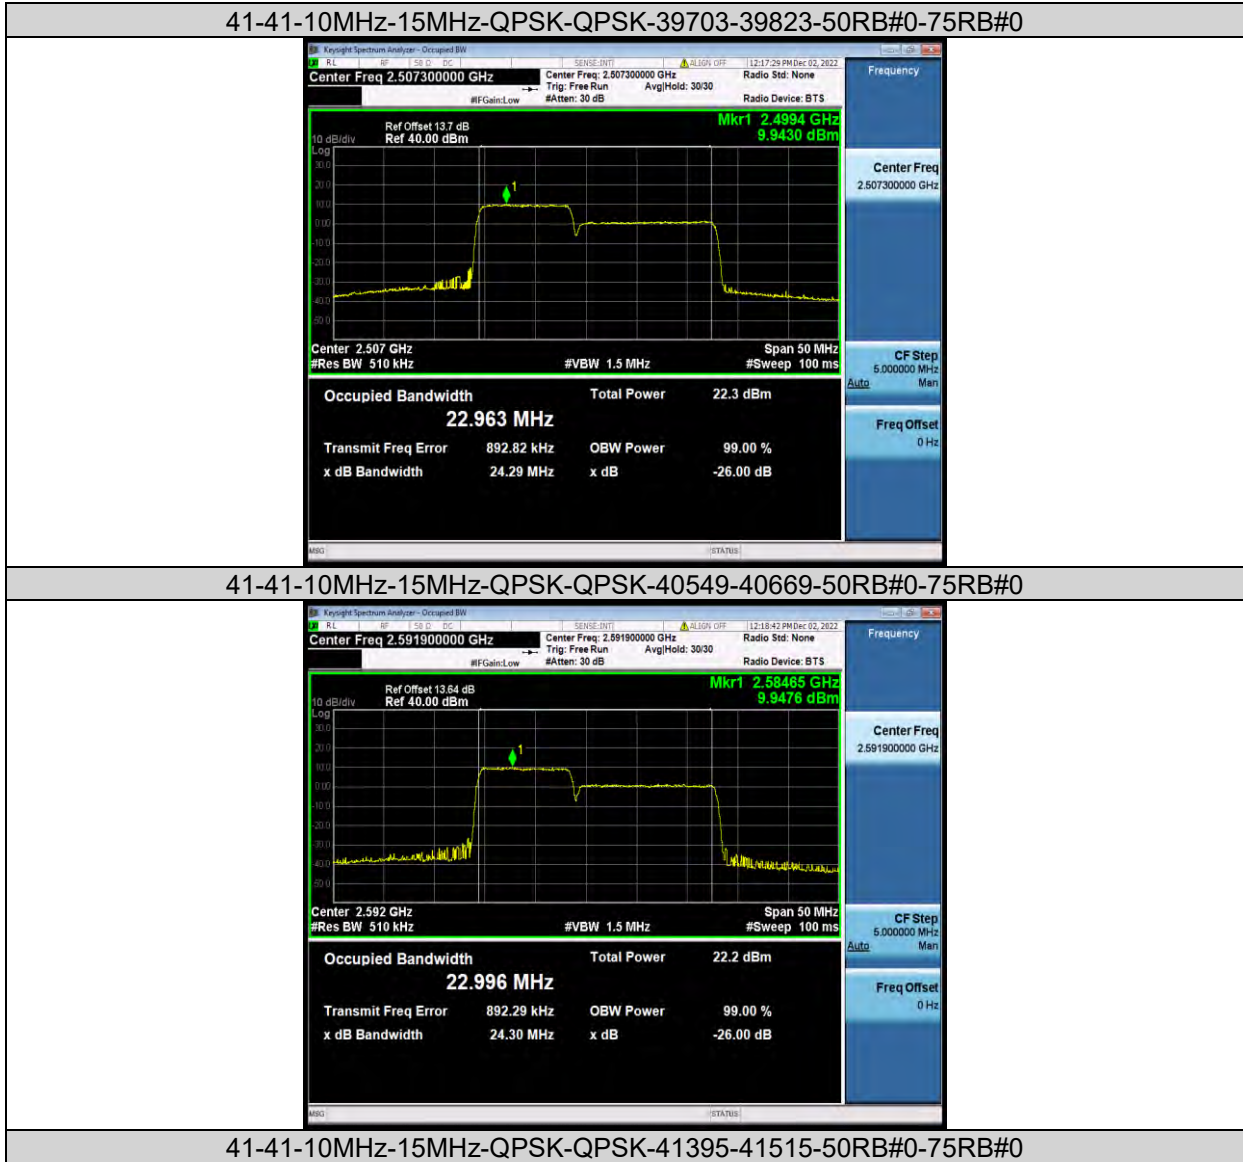

41-41	15MHz-20MHz	16QAM-16QAM	39728-39899	75RB#0-100RB#0	32.515	34.26	PASS
41-41	15MHz-20MHz	16QAM-16QAM	40523-40694	75RB#0-100RB#0	32.490	34.26	PASS
41-41	15MHz-20MHz	16QAM-16QAM	41319-41490	75RB#0-100RB#0	32.422	34.23	PASS
41-41	15MHz-20MHz	64QAM-64QAM	39728-39899	75RB#0-100RB#0	32.513	34.27	PASS
41-41	15MHz-20MHz	64QAM-64QAM	40523-40694	75RB#0-100RB#0	32.481	34.29	PASS
41-41	15MHz-20MHz	64QAM-64QAM	41319-41490	75RB#0-100RB#0	32.398	34.26	PASS
41-41	20MHz-10MHz	QPSK-QPSK	39750-39894	100RB#0-50RB#0	27.707	29.31	PASS
41-41	20MHz-10MHz	QPSK-QPSK	40571-40715	100RB#0-50RB#0	27.701	29.27	PASS
41-41	20MHz-10MHz	QPSK-QPSK	41391-41535	100RB#0-50RB#0	27.714	29.26	PASS
41-41	20MHz-10MHz	16QAM-16QAM	39750-39894	100RB#0-50RB#0	27.691	29.29	PASS
41-41	20MHz-10MHz	16QAM-16QAM	40571-40715	100RB#0-50RB#0	27.705	29.27	PASS
41-41	20MHz-10MHz	16QAM-16QAM	41391-41535	100RB#0-50RB#0	27.715	29.29	PASS
41-41	20MHz-10MHz	64QAM-64QAM	39750-39894	100RB#0-50RB#0	27.717	29.28	PASS
41-41	20MHz-10MHz	64QAM-64QAM	40571-40715	100RB#0-50RB#0	27.704	29.26	PASS
41-41	20MHz-10MHz	64QAM-64QAM	41391-41535	100RB#0-50RB#0	27.738	29.28	PASS
41-41	20MHz-15MHz	QPSK-QPSK	39750-39921	100RB#0-75RB#0	32.542	34.28	PASS
41-41	20MHz-15MHz	QPSK-QPSK	40546-40717	100RB#0-75RB#0	32.522	34.29	PASS
41-41	20MHz-15MHz	QPSK-QPSK	41341-41512	100RB#0-75RB#0	32.573	34.29	PASS
41-41	20MHz-15MHz	16QAM-16QAM	39750-39921	100RB#0-75RB#0	32.551	34.33	PASS
41-41	20MHz-15MHz	16QAM-16QAM	40546-40717	100RB#0-75RB#0	32.539	34.33	PASS
41-41	20MHz-15MHz	16QAM-16QAM	41341-41512	100RB#0-75RB#0	32.496	34.29	PASS
41-41	20MHz-15MHz	64QAM-64QAM	39750-39921	100RB#0-75RB#0	32.568	34.37	PASS
41-41	20MHz-15MHz	64QAM-64QAM	40546-40717	100RB#0-75RB#0	32.552	34.33	PASS
41-41	20MHz-15MHz	64QAM-64QAM	41341-41512	100RB#0-75RB#0	32.489	34.24	PASS
41-41	20MHz-20MHz	QPSK-QPSK	39750-39948	100RB#0-100RB#0	37.440	39.55	PASS
41-41	20MHz-20MHz	QPSK-QPSK	40521-40719	100RB#0-100RB#0	37.423	39.49	PASS
41-41	20MHz-20MHz	QPSK-QPSK	41292-41490	100RB#0-100RB#0	37.441	39.52	PASS
41-41	20MHz-20MHz	16QAM-16QAM	39750-39948	100RB#0-100RB#0	37.421	39.50	PASS
41-41	20MHz-20MHz	16QAM-16QAM	40521-40719	100RB#0-100RB#0	37.735	39.42	PASS
41-41	20MHz-20MHz	16QAM-16QAM	41292-41490	100RB#0-100RB#0	37.344	39.48	PASS
41-41	20MHz-20MHz	64QAM-64QAM	39750-39948	100RB#0-100RB#0	37.424	39.49	PASS
41-41	20MHz-20MHz	64QAM-64QAM	40521-40719	100RB#0-100RB#0	37.243	39.70	PASS
41-41	20MHz-20MHz	64QAM-64QAM	41292-41490	100RB#0-100RB#0	37.355	39.49	PASS
41-41	20MHz-5MHz	QPSK-QPSK	39750-39867	100RB#0-25RB#0	22.866	24.12	PASS
41-41	20MHz-5MHz	QPSK-QPSK	40595-40712	100RB#0-25RB#0	22.857	24.13	PASS
41-41	20MHz-5MHz	QPSK-QPSK	41440-41557	100RB#0-25RB#0	22.664	24.07	PASS
41-41	20MHz-5MHz	16QAM-16QAM	39750-39867	100RB#0-25RB#0	22.869	24.13	PASS
41-41	20MHz-5MHz	16QAM-16QAM	40595-40712	100RB#0-25RB#0	22.822	24.09	PASS
41-41	20MHz-5MHz	16QAM-16QAM	41440-41557	100RB#0-25RB#0	22.908	24.14	PASS
41-41	20MHz-5MHz	64QAM-64QAM	39750-39867	100RB#0-25RB#0	22.834	24.14	PASS
41-41	20MHz-5MHz	64QAM-64QAM	40595-40712	100RB#0-25RB#0	22.824	24.12	PASS
41-41	20MHz-5MHz	64QAM-64QAM	41440-41557	100RB#0-25RB#0	22.887	24.13	PASS
41-41	5MHz-20MHz	QPSK-QPSK	39683-39800	25RB#0-100RB#0	22.656	23.93	PASS
41-41	5MHz-20MHz	QPSK-QPSK	40528-40645	25RB#0-100RB#0	22.644	23.91	PASS
41-41	5MHz-20MHz	QPSK-QPSK	41373-41490	25RB#0-100RB#0	22.587	23.89	PASS
41-41	5MHz-20MHz	16QAM-16QAM	39683-39800	25RB#0-100RB#0	22.680	23.91	PASS
41-41	5MHz-20MHz	16QAM-16QAM	40528-40645	25RB#0-100RB#0	22.610	23.91	PASS
41-41	5MHz-20MHz	16QAM-16QAM	41373-41490	25RB#0-100RB#0	22.565	23.89	PASS
41-41	5MHz-20MHz	64QAM-64QAM	39683-39800	25RB#0-100RB#0	22.681	23.93	PASS
41-41	5MHz-20MHz	64QAM-64QAM	40528-40645	25RB#0-100RB#0	22.626	23.89	PASS
41-41	5MHz-20MHz	64QAM-64QAM	41373-41490	25RB#0-100RB#0	22.568	23.88	PASS

Test Report No.: W7L-P22110036RF08

Test Graphs