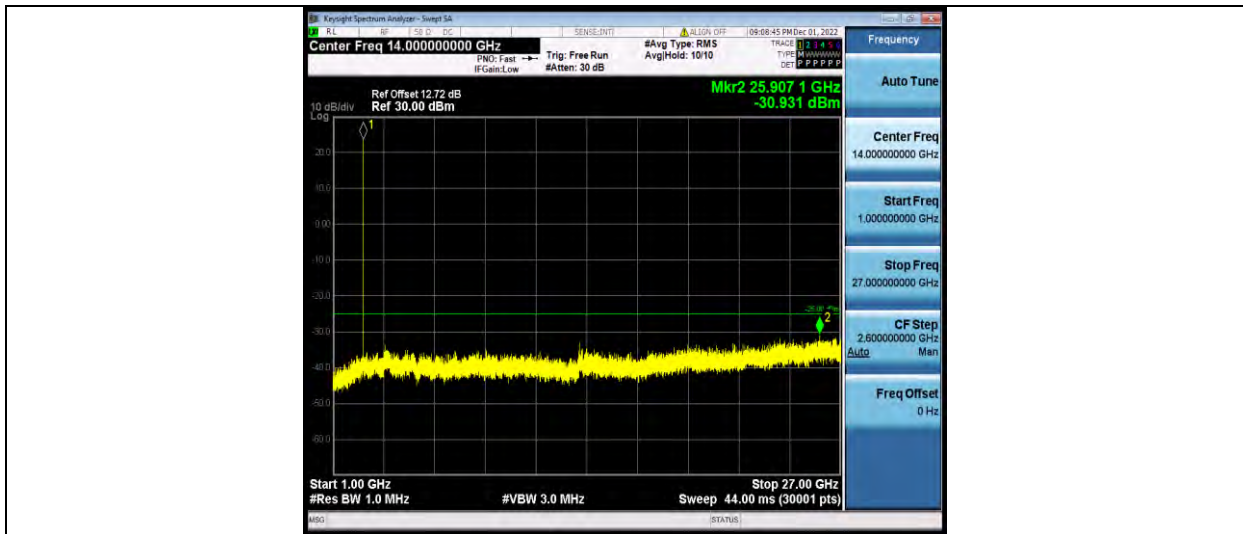

BUREAU
VERITAS

Test Report No.: W7L-P22110036RF08

Test Report No.: W7L-P22110036RF08

LTE BAND CA_41C (INCLUDING LTE BAND CA_38C)

26DB BANDWIDTH AND OCCUPIED BANDWIDTH

Test Result

Band	Bandwidth	Modulation	Channel	RB Configuration	Occupied Bandwidth (MHz)	26dB Bandwidth (MHz)	Verdict
41-41	10MHz-15MHz	QPSK-QPSK	39703-39823	50RB#0-75RB#0	22.963	24.29	PASS
41-41	10MHz-15MHz	QPSK-QPSK	40549-40669	50RB#0-75RB#0	22.996	24.30	PASS
41-41	10MHz-15MHz	QPSK-QPSK	41395-41515	50RB#0-75RB#0	22.944	24.29	PASS
41-41	10MHz-15MHz	16QAM-16QAM	39703-39823	50RB#0-75RB#0	22.989	24.30	PASS
41-41	10MHz-15MHz	16QAM-16QAM	40549-40669	50RB#0-75RB#0	22.994	24.30	PASS
41-41	10MHz-15MHz	16QAM-16QAM	41395-41515	50RB#0-75RB#0	22.983	24.29	PASS
41-41	10MHz-15MHz	64QAM-64QAM	39703-39823	50RB#0-75RB#0	22.990	24.29	PASS
41-41	10MHz-15MHz	64QAM-64QAM	40549-40669	50RB#0-75RB#0	22.997	24.29	PASS
41-41	10MHz-15MHz	64QAM-64QAM	41395-41515	50RB#0-75RB#0	23.006	24.30	PASS
41-41	10MHz-20MHz	QPSK-QPSK	39705-39849	50RB#0-100RB#0	27.587	29.15	PASS
41-41	10MHz-20MHz	QPSK-QPSK	40526-40670	50RB#0-100RB#0	27.560	29.16	PASS
41-41	10MHz-20MHz	QPSK-QPSK	41346-41490	50RB#0-100RB#0	27.532	29.18	PASS
41-41	10MHz-20MHz	16QAM-16QAM	39705-39849	50RB#0-100RB#0	27.617	29.16	PASS
41-41	10MHz-20MHz	16QAM-16QAM	40526-40670	50RB#0-100RB#0	27.527	29.12	PASS
41-41	10MHz-20MHz	16QAM-16QAM	41346-41490	50RB#0-100RB#0	27.555	29.14	PASS
41-41	10MHz-20MHz	64QAM-64QAM	39705-39849	50RB#0-100RB#0	27.603	29.17	PASS
41-41	10MHz-20MHz	64QAM-64QAM	40526-40670	50RB#0-100RB#0	27.519	29.11	PASS
41-41	10MHz-20MHz	64QAM-64QAM	41346-41490	50RB#0-100RB#0	27.549	29.14	PASS
41-41	15MHz-10MHz	QPSK-QPSK	39725-39845	75RB#0-50RB#0	23.051	24.39	PASS
41-41	15MHz-10MHz	QPSK-QPSK	40571-40691	75RB#0-50RB#0	23.040	24.37	PASS
41-41	15MHz-10MHz	QPSK-QPSK	41417-41537	75RB#0-50RB#0	23.082	24.37	PASS
41-41	15MHz-10MHz	16QAM-16QAM	39725-39845	75RB#0-50RB#0	23.045	24.34	PASS
41-41	15MHz-10MHz	16QAM-16QAM	40571-40691	75RB#0-50RB#0	23.062	24.35	PASS
41-41	15MHz-10MHz	16QAM-16QAM	41417-41537	75RB#0-50RB#0	23.071	24.34	PASS
41-41	15MHz-10MHz	64QAM-64QAM	39725-39845	75RB#0-50RB#0	23.066	24.38	PASS
41-41	15MHz-10MHz	64QAM-64QAM	40571-40691	75RB#0-50RB#0	23.050	24.37	PASS
41-41	15MHz-10MHz	64QAM-64QAM	41417-41537	75RB#0-50RB#0	23.063	24.37	PASS
41-41	15MHz-15MHz	QPSK-QPSK	39725-39875	75RB#0-75RB#0	28.205	29.82	PASS
41-41	15MHz-15MHz	QPSK-QPSK	40545-40695	75RB#0-75RB#0	28.209	29.83	PASS
41-41	15MHz-15MHz	QPSK-QPSK	41365-41515	75RB#0-75RB#0	28.210	29.81	PASS
41-41	15MHz-15MHz	16QAM-16QAM	39725-39875	75RB#0-75RB#0	28.224	29.83	PASS
41-41	15MHz-15MHz	16QAM-16QAM	40545-40695	75RB#0-75RB#0	28.204	29.82	PASS
41-41	15MHz-15MHz	16QAM-16QAM	41365-41515	75RB#0-75RB#0	28.239	29.82	PASS
41-41	15MHz-15MHz	64QAM-64QAM	39725-39875	75RB#0-75RB#0	28.236	29.83	PASS
41-41	15MHz-15MHz	64QAM-64QAM	40545-40695	75RB#0-75RB#0	28.214	29.80	PASS
41-41	15MHz-15MHz	64QAM-64QAM	41365-41515	75RB#0-75RB#0	28.304	29.71	PASS
41-41	15MHz-20MHz	QPSK-QPSK	39728-39899	75RB#0-100RB#0	32.464	34.25	PASS
41-41	15MHz-20MHz	QPSK-QPSK	40523-40694	75RB#0-100RB#0	32.460	34.26	PASS
41-41	15MHz-20MHz	QPSK-QPSK	41319-41490	75RB#0-100RB#0	32.401	34.24	PASS