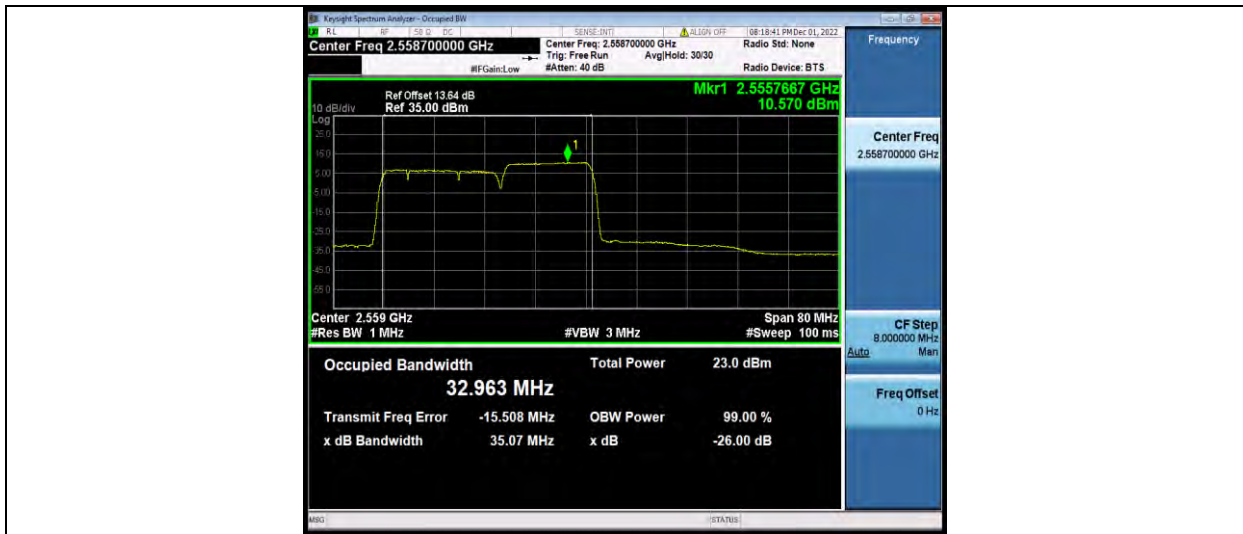

BUREAU VERITAS

Test Report No.: W7L-P22110036RF08

7-7-20MHz-10MHz-QPSK-QPSK-20850-20994-100RB#0-50RB#0