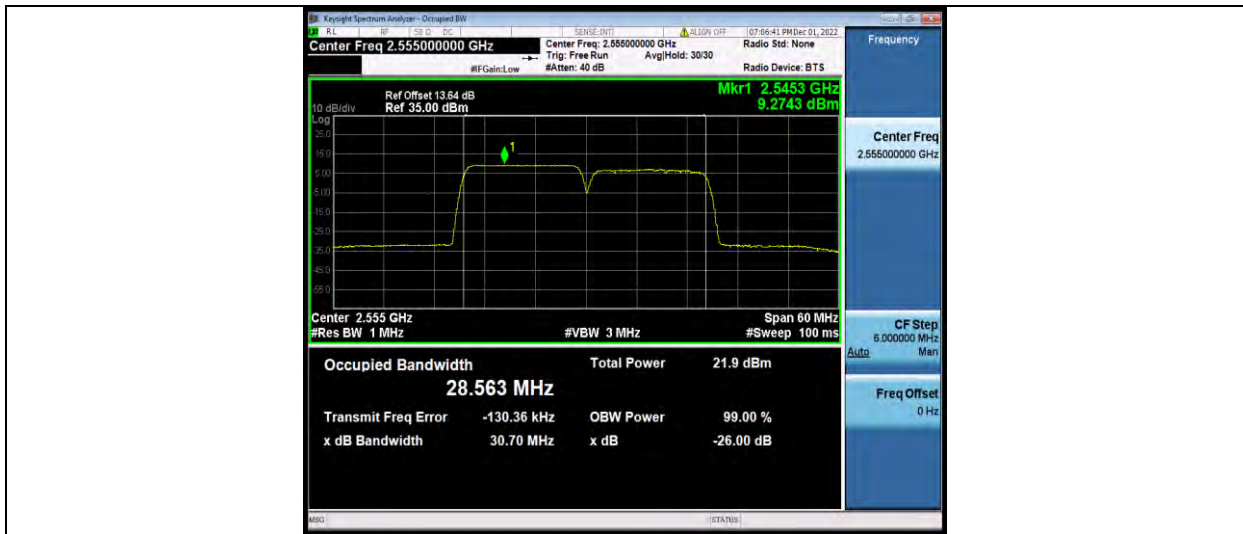

BUREAU VERITAS

Test Report No.: W7L-P22110036RF08

7-7-15MHz-15MHz-64QAM-64QAM-20825-20975-75RB#0-75RB#0