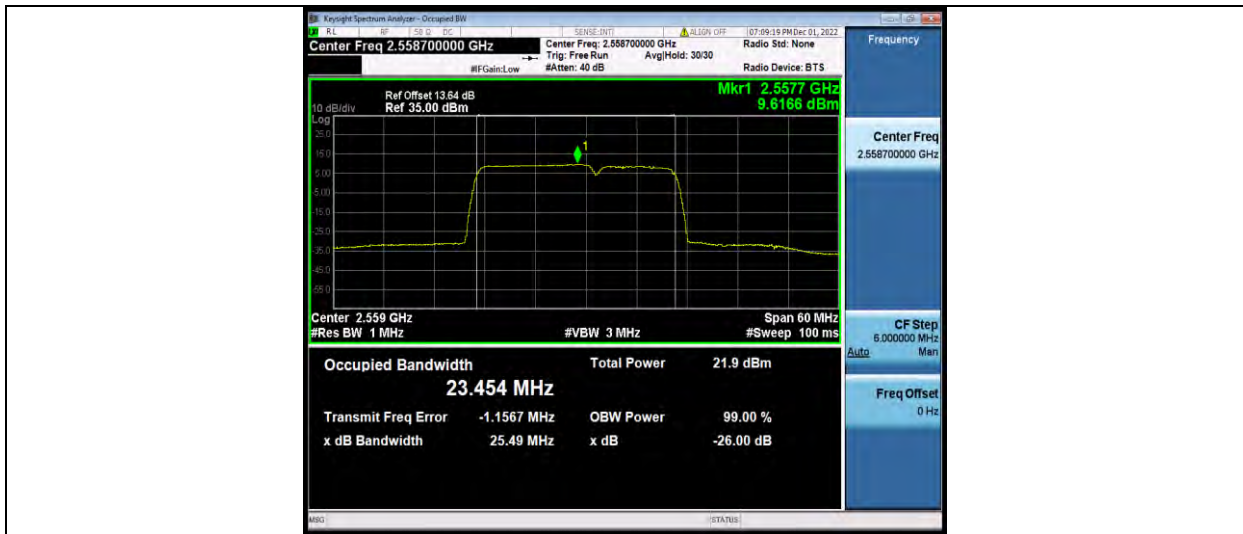

BUREAU VERITAS

Test Report No.: W7L-P22110036RF08

7-7-15MHz-10MHz-64QAM-64QAM-20825-20945-75RB#0-50RB#0

7-7-15MHz-10MHz-64QAM-64QAM-21051-21171-75RB#0-50RB#0

7-7-15MHz-10MHz-64QAM-64QAM-21277-21397-75RB#0-50RB#0