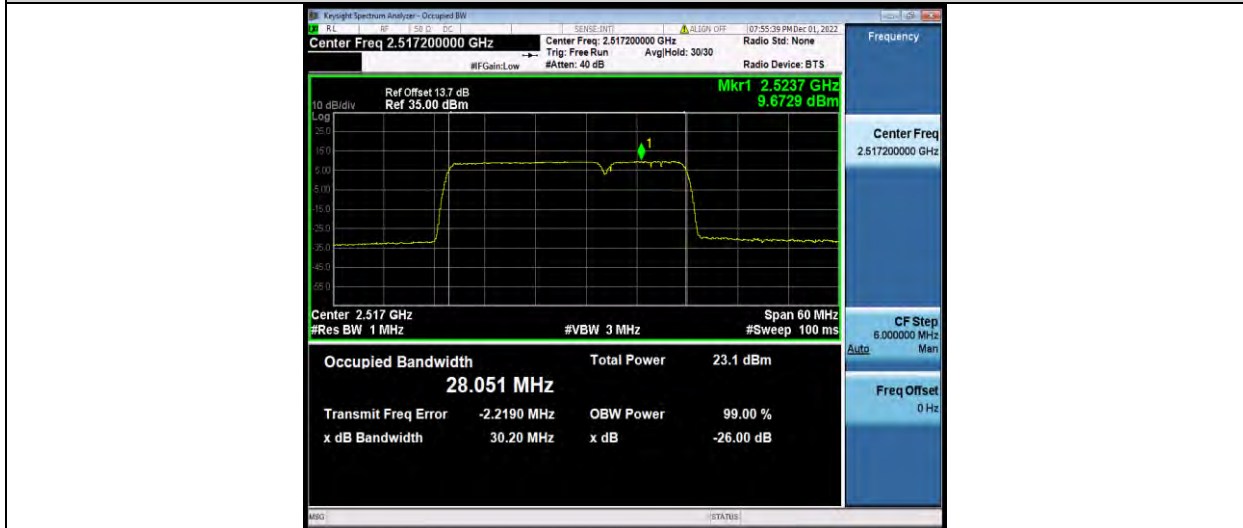

7-7-20MHz-10MHz-QPSK-QPSK-21051-21195-100RB#0-50RB#0