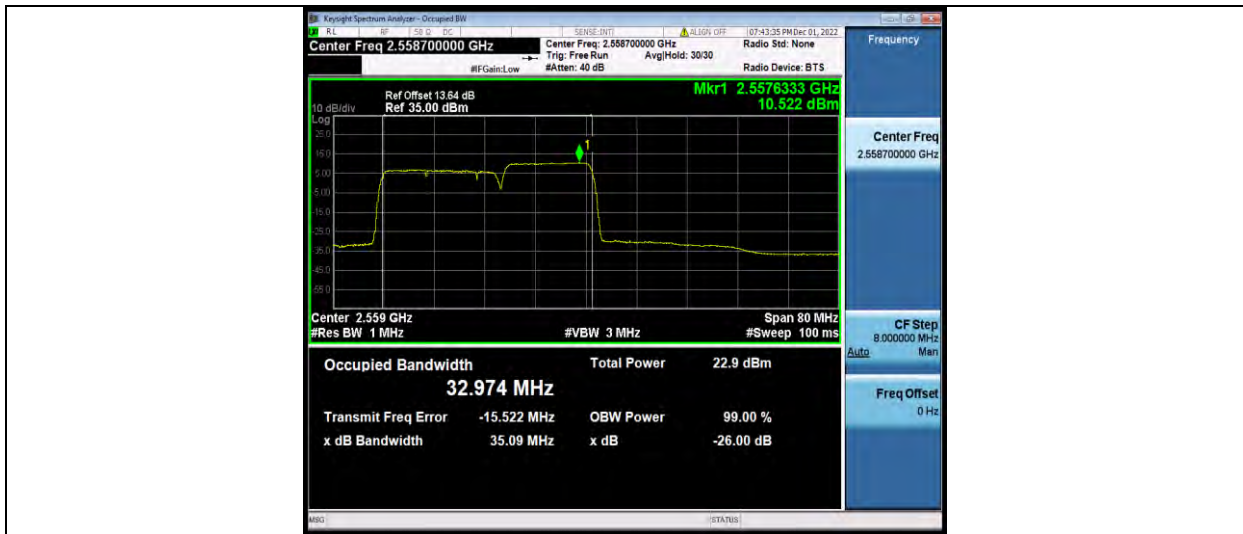

BUREAU VERITAS

Test Report No.: W7L-P22110036RF08

7-7-15MHz-20MHz-16QAM-16QAM-20825-20945-75RB#0-100RB#0