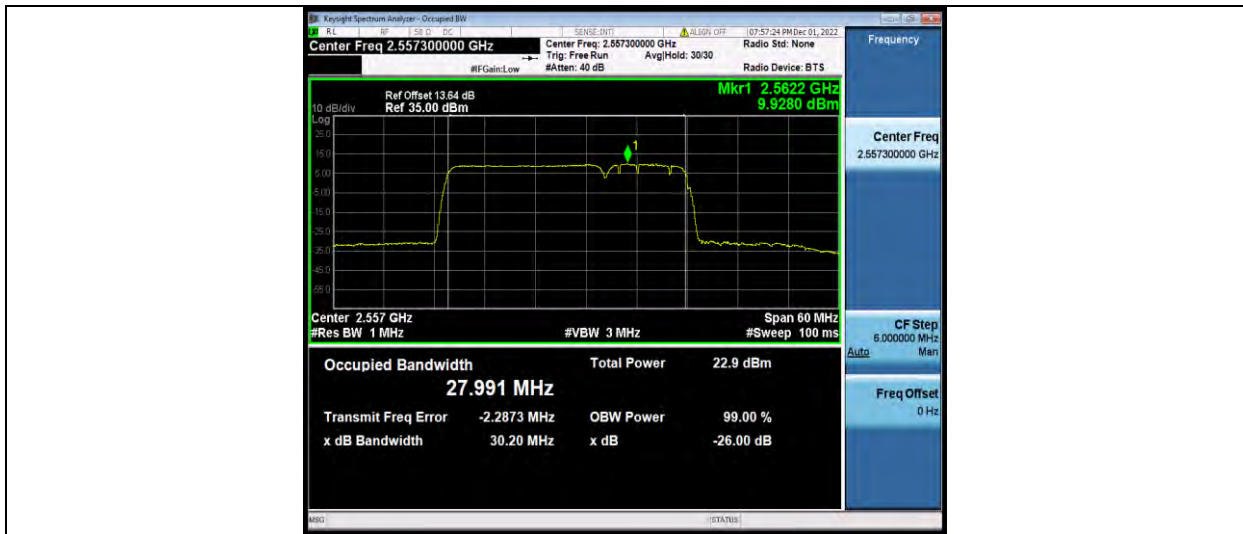

Test Report No.: W7L-P22110036RF08

7-7-20MHz-10MHz-16QAM-16QAM-20850-20994-100RB#0-50RB#0