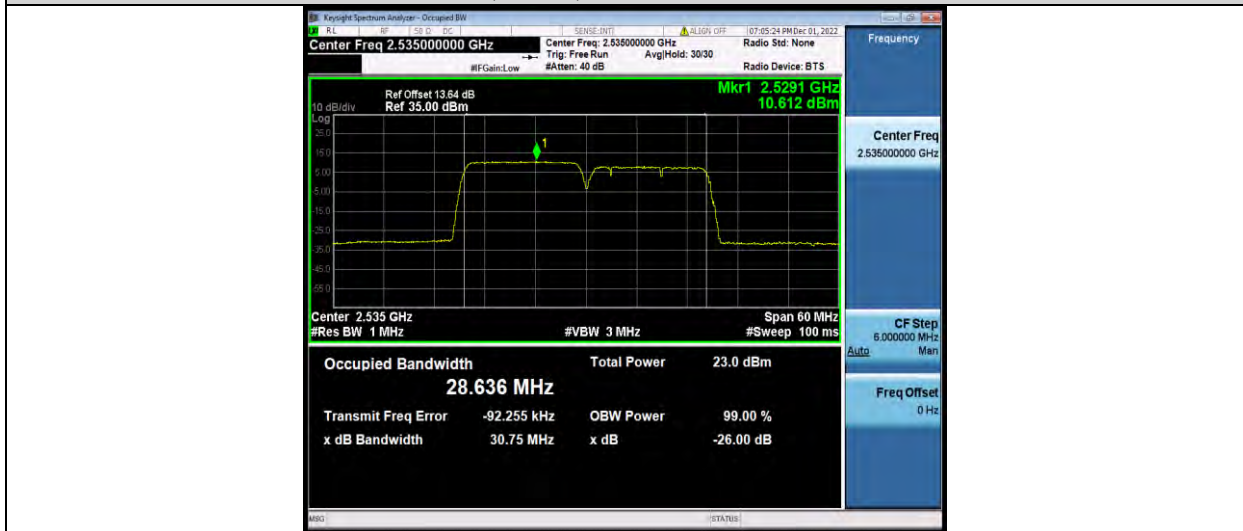

BUREAU VERITAS

Test Report No.: W7L-P22110036RF08

7-7-15MHz-15MHz-QPSK-QPSK-20825-20975-75RB#0-75RB#0

7-7-15MHz-15MHz-QPSK-QPSK-21025-21175-75RB#0-75RB#0

7-7-15MHz-15MHz-QPSK-QPSK-21225-21375-75RB#0-75RB#0