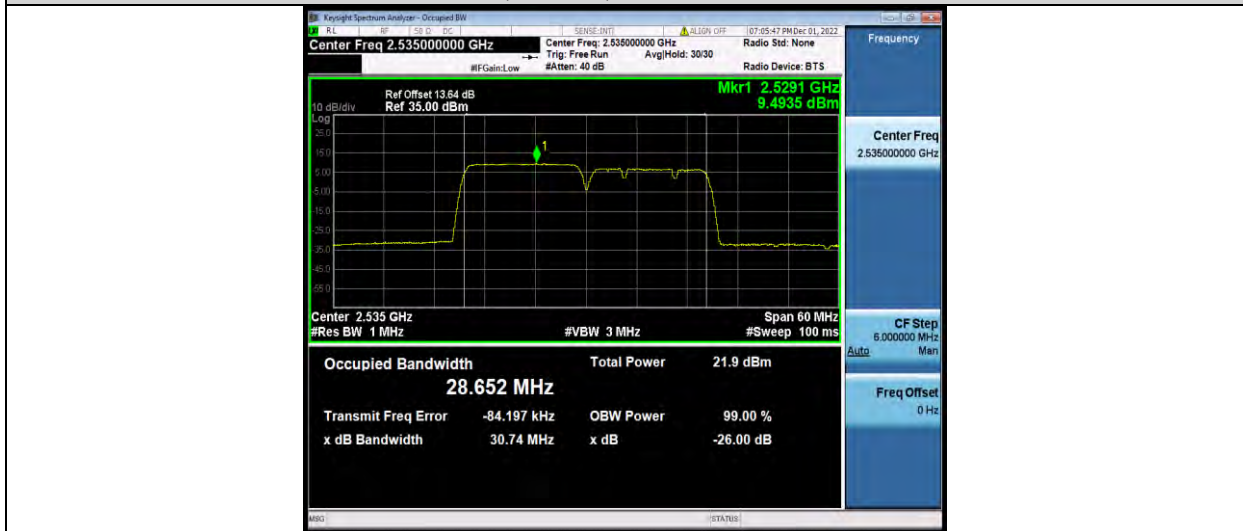

BUREAU VERITAS

Test Report No.: W7L-P22110036RF08

7-7-15MHz-15MHz-16QAM-16QAM-20825-20975-75RB#0-75RB#0

7-7-15MHz-15MHz-16QAM-16QAM-21025-21175-75RB#0-75RB#0

7-7-15MHz-15MHz-16QAM-16QAM-21225-21375-75RB#0-75RB#0