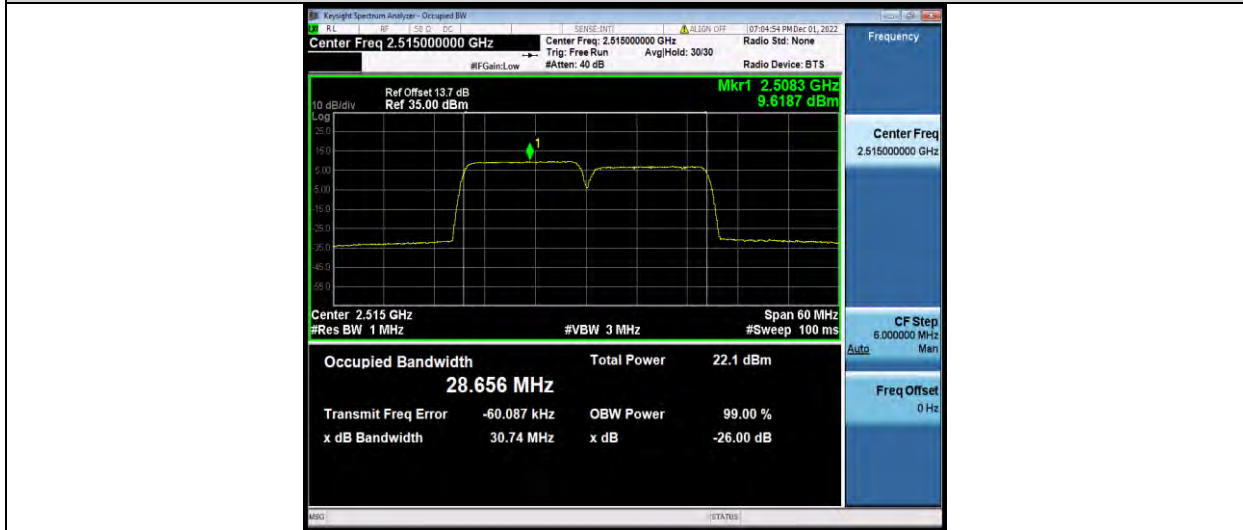

7-7-15MHz-15MHz-16QAM-16QAM-21025-21175-75RB#0-75RB#0