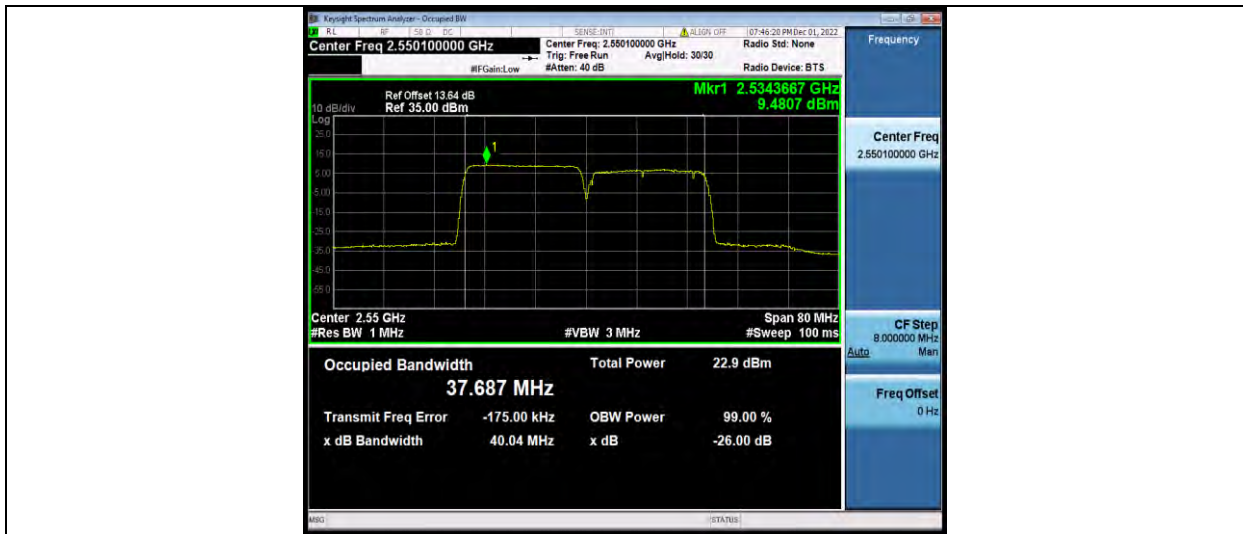

BUREAU VERITAS

Test Report No.: W7L-P22110036RF08

7-7-20MHz-20MHz-16QAM-16QAM-20850-21048-100RB#0-100RB#0