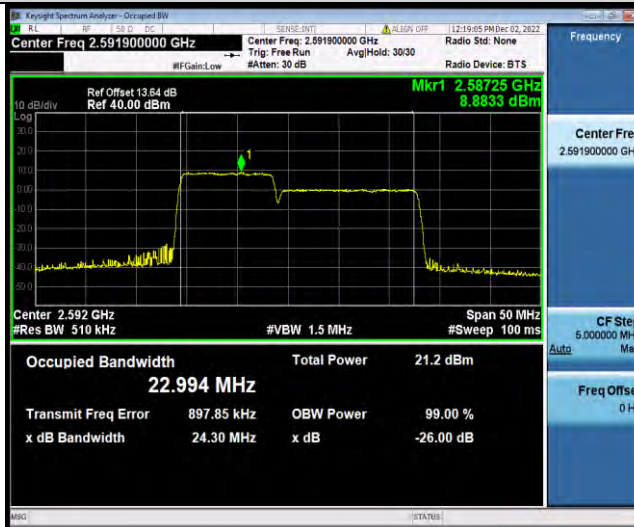

Test Report No.: W7L-P22110036RF08

Test Graphs

BUREAU VERITAS

Test Report No.: W7L-P22110036RF08

41-41-10MHz-15MHz-16QAM-16QAM-39703-39823-50RB#0-75RB#0

41-41-10MHz-15MHz-16QAM-16QAM-40549-40669-50RB#0-75RB#0