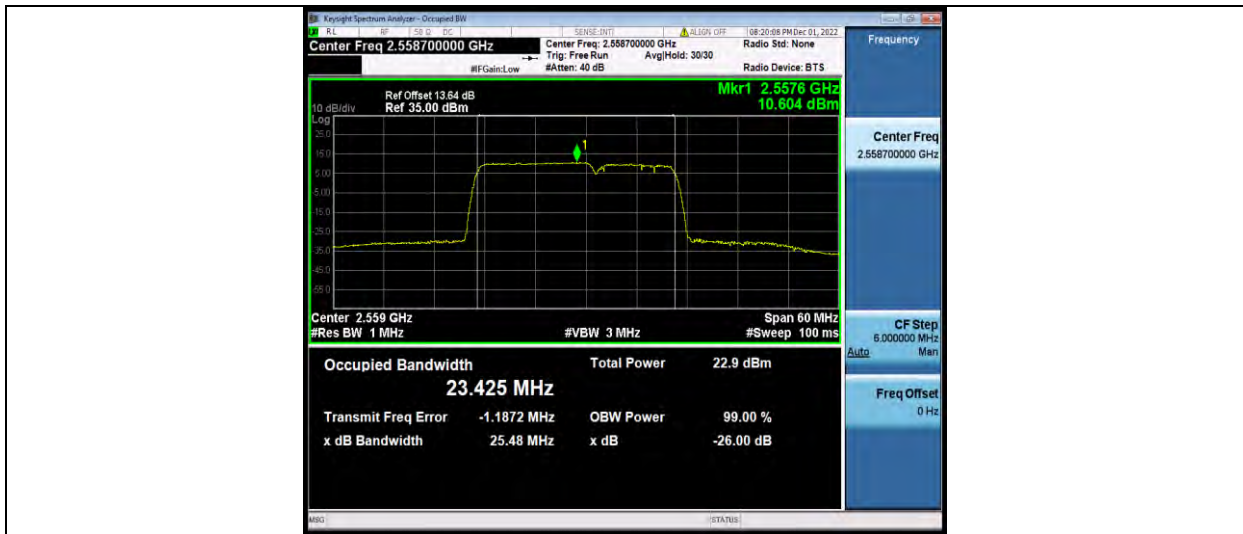

BUREAU VERITAS

Test Report No.: W7L-P22110036RF08

7-7-15MHz-15MHz-QPSK-QPSK-20825-20975-75RB#0-75RB#0