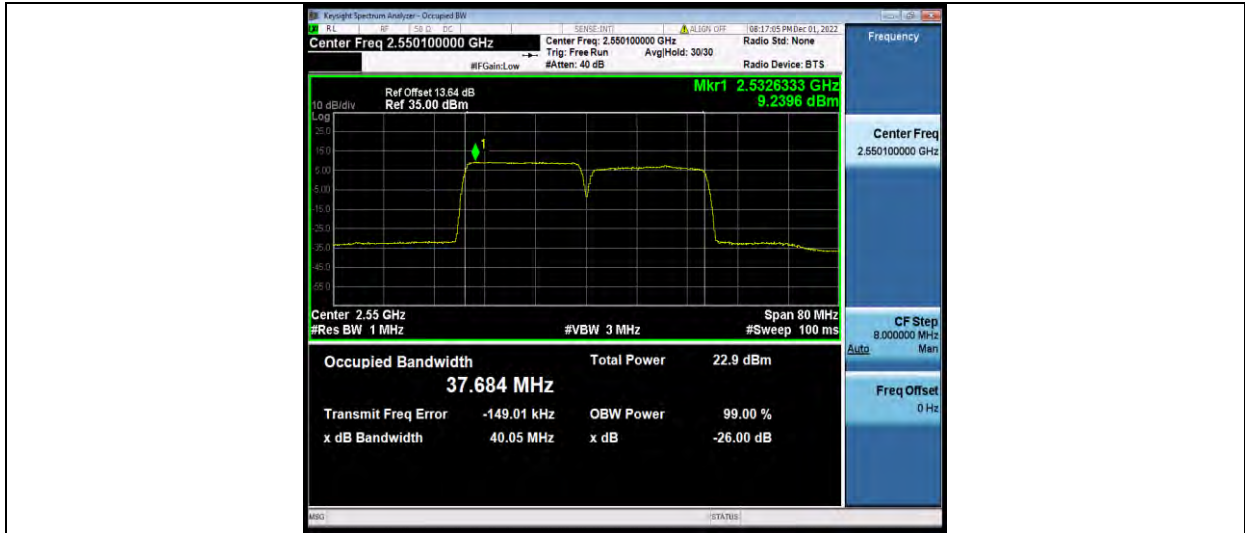

BUREAU
VERITAS

Test Report No.: W7L-P22110036RF08

Test Report No.: W7L-P22110036RF08

BAND EDGE

Test Result

Band	Bandwidth	Modulation	Channel	RB Configuration	Result(dBm)	Verdict
7-7	20MHz-20MHz	QPSK-QPSK	20850-21048	100RB#0-100RB#0	-39.25,-37.57,-37.29,-34.67	PASS
7-7	20MHz-20MHz	QPSK-QPSK	20850-21048	1RB#0-1RB#99	-52.40,-51.97,-50.55,-43.08	PASS
7-7	20MHz-20MHz	QPSK-QPSK	20850-21048	1RB#99-1RB#0	-52.40,-52.08,-52.18,-51.83	PASS
7-7	20MHz-20MHz	QPSK-QPSK	21152-21350	100RB#0-100RB#0	-37.41,-39.04,-52.25,-52.41	PASS
7-7	20MHz-20MHz	QPSK-QPSK	21152-21350	1RB#0-1RB#99	-46.94,-51.82,-52.25,-52.38	PASS
7-7	20MHz-20MHz	QPSK-QPSK	21152-21350	1RB#99-1RB#0	-52.15,-52.09,-52.23,-52.39	PASS
7-7	20MHz-20MHz	16QAM-16QAM	20850-21048	100RB#0-100RB#0	-52.45,-41.26,-39.07,-36.63	PASS
7-7	20MHz-20MHz	16QAM-16QAM	20850-21048	1RB#0-1RB#99	-52.26,-51.95,-50.55,-43.54	PASS
7-7	20MHz-20MHz	16QAM-16QAM	20850-21048	1RB#99-1RB#0	-52.34,-52.28,-52.17,-52.10	PASS
7-7	20MHz-20MHz	16QAM-16QAM	21152-21350	100RB#0-100RB#0	-40.04,-41.07,-41.93,-52.41	PASS
7-7	20MHz-20MHz	16QAM-16QAM	21152-21350	1RB#0-1RB#99	-48.19,-51.74,-52.11,-52.42	PASS
7-7	20MHz-20MHz	16QAM-16QAM	21152-21350	1RB#99-1RB#0	-52.20,-52.30,-52.24,-52.38	PASS
7-7	20MHz-20MHz	64QAM-64QAM	20850-21048	100RB#0-100RB#0	-41.34,-40.20,-39.81,-37.80	PASS
7-7	20MHz-20MHz	64QAM-64QAM	20850-21048	1RB#0-1RB#99	-52.38,-52.06,-50.57,-43.68	PASS
7-7	20MHz-20MHz	64QAM-64QAM	20850-21048	1RB#99-1RB#0	-52.45,-52.43,-52.17,-52.16	PASS
7-7	20MHz-20MHz	64QAM-64QAM	21152-21350	100RB#0-100RB#0	-39.67,-41.30,-42.13,-52.41	PASS
7-7	20MHz-20MHz	64QAM-64QAM	21152-21350	1RB#0-1RB#99	-47.53,-51.70,-52.15,-52.35	PASS
7-7	20MHz-20MHz	64QAM-64QAM	21152-21350	1RB#99-1RB#0	-52.27,-52.25,-52.06,-52.41	PASS