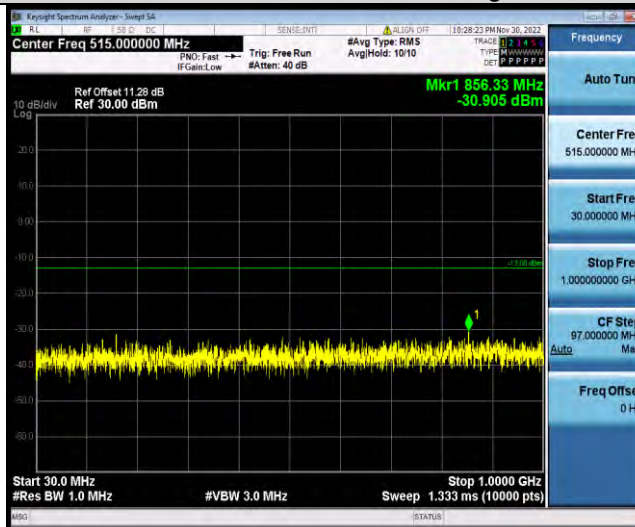

Band66-15MHz-16QAM-132597-1RB#0-Range2:1000~20000MHz