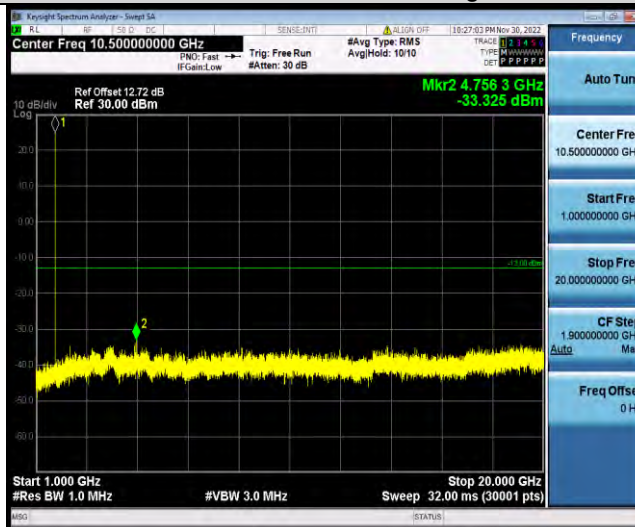

BUREAU VERITAS

Test Report No.: W7L-P22110036RF07

Band66-15MHz-16QAM-132047-1RB#0-Range1:30~1000MHz

Band66-15MHz-16QAM-132047-1RB#0-Range2:1000~2000MHz

Band66-15MHz-16QAM-132322-1RB#0-Range1:30~1000MHz

BUREAU VERITAS