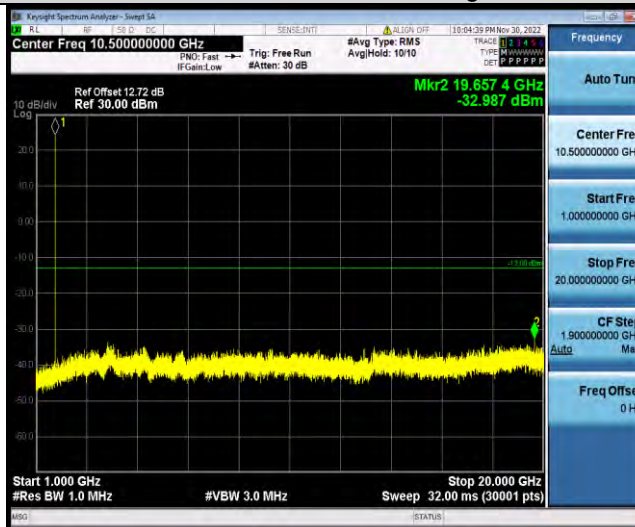

Band66-10MHz-16QAM-132322-1RB#0-Range1:30~1000MHz