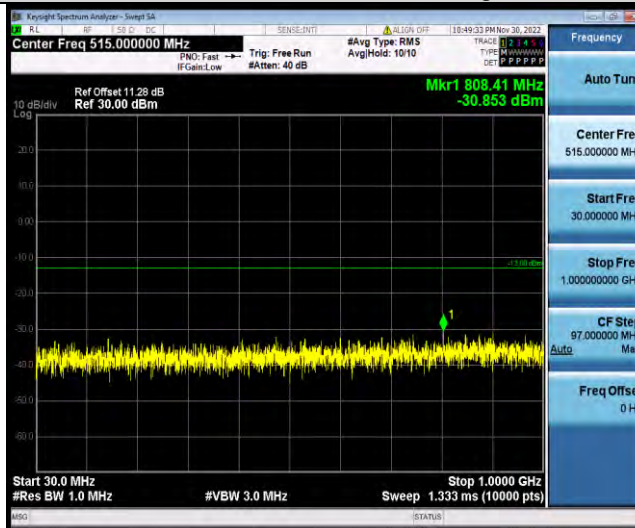

Band66-20MHz-QPSK-132072-1RB#0-Range2:1000~20000MHz