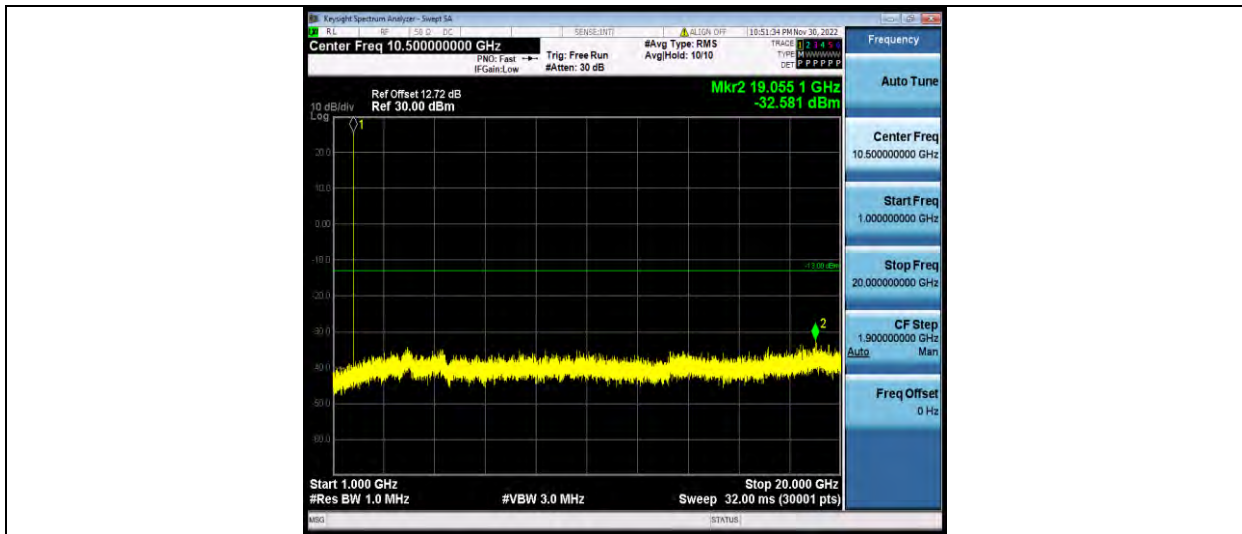

BUREAU
VERITAS

Test Report No.: W7L-P22110036RF07