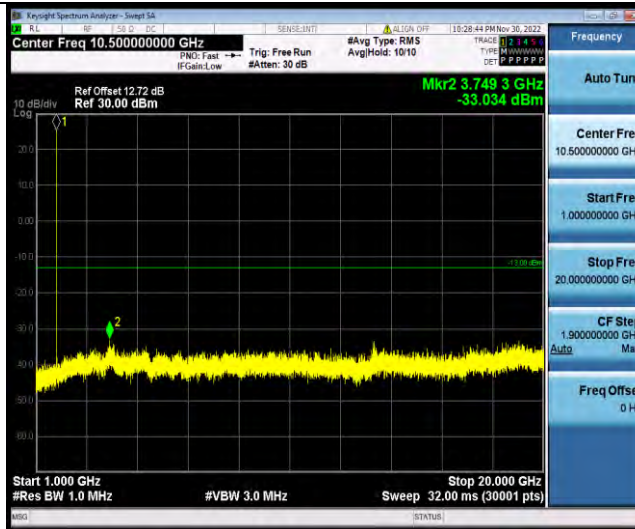

Band66-15MHz-64QAM-132322-1RB#0-Range2:1000~20000MHz

Band66-15MHz-64QAM-132597-1RB#0-Range1:30~1000MHz

Band66-15MHz-64QAM-132597-1RB#0-Range2:1000~20000MHz

BUREAU VERITAS

Test Report No.: W7L-P22110036RF07