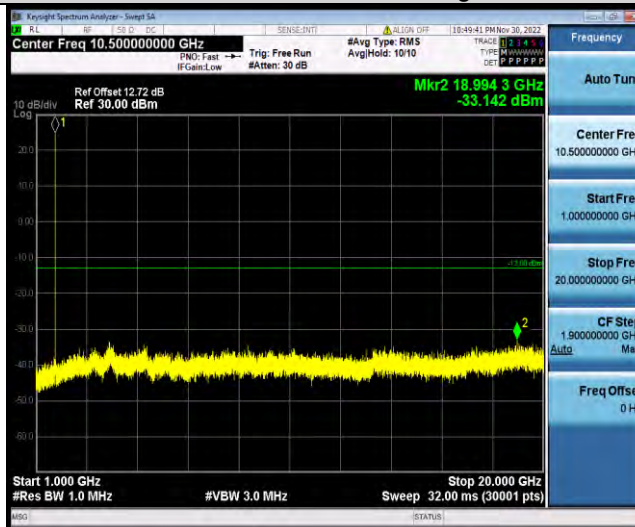

Band66-20MHz-QPSK-132322-1RB#0-Range1:30~1000MHz