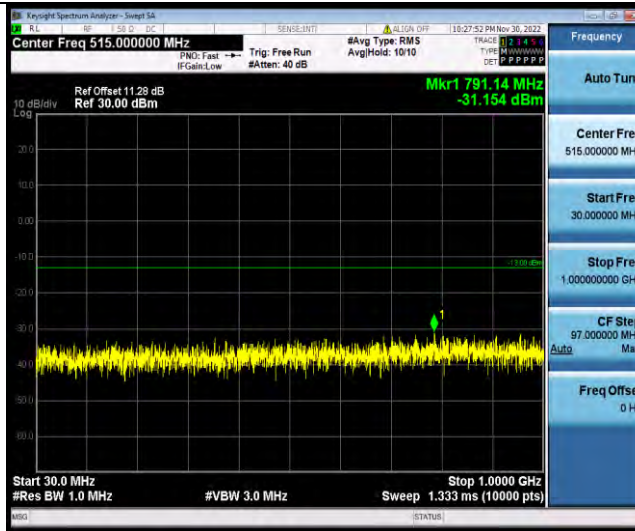

Test Report No.: W7L-P22110036RF07

Band66-15MHz-64QAM-132047-1RB#0-Range1:30~1000MHz

Band66-15MHz-64QAM-132047-1RB#0-Range2:1000~2000MHz

Band66-15MHz-64QAM-132322-1RB#0-Range1:30~1000MHz

BUREAU VERITAS

Test Report No.: W7L-P22110036RF07