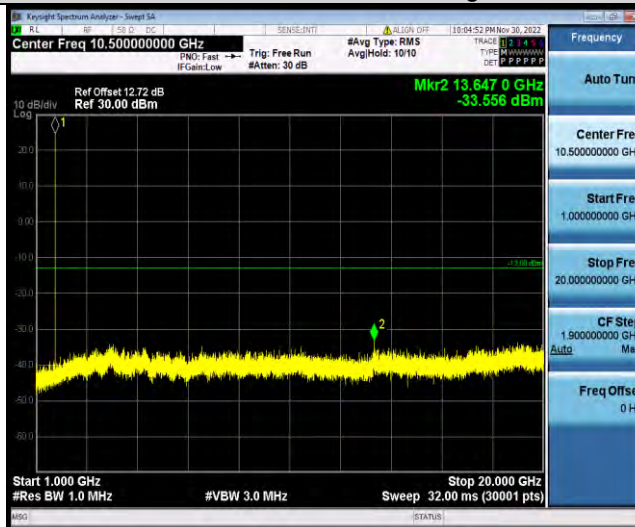

Band66-10MHz-64QAM-132322-1RB#0-Range1:30~1000MHz