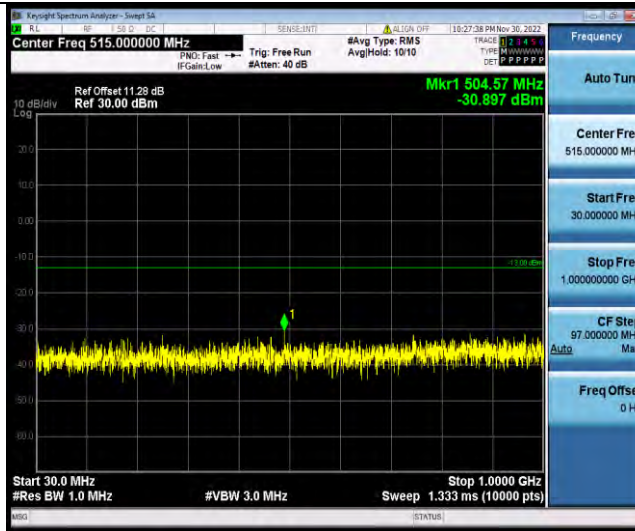

BUREAU VERITAS

Test Report No.: W7L-P22110036RF07

Band66-15MHz-16QAM-132322-1RB#0-Range2:1000~20000MHz