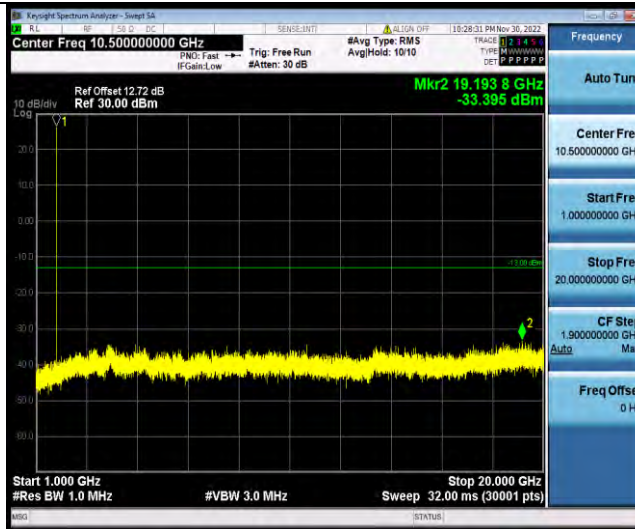

BUREAU VERITAS

Test Report No.: W7L-P22110036RF07

Band66-15MHz-64QAM-132047-1RB#0-Range1:30~1000MHz