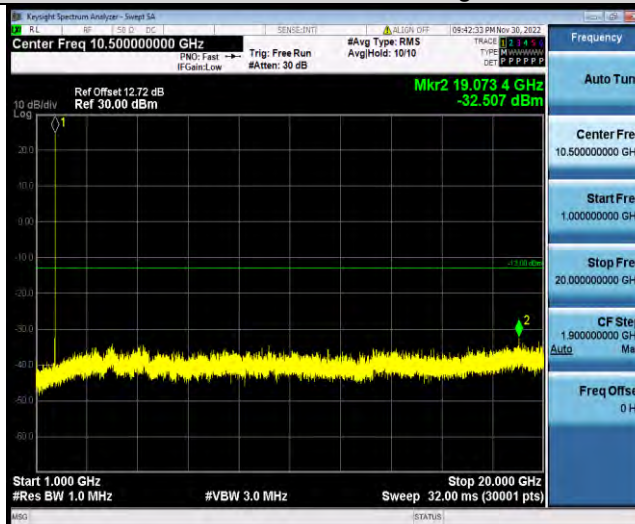

Band66-5MHz-16QAM-132322-1RB#0-Range1:30~1000MHz