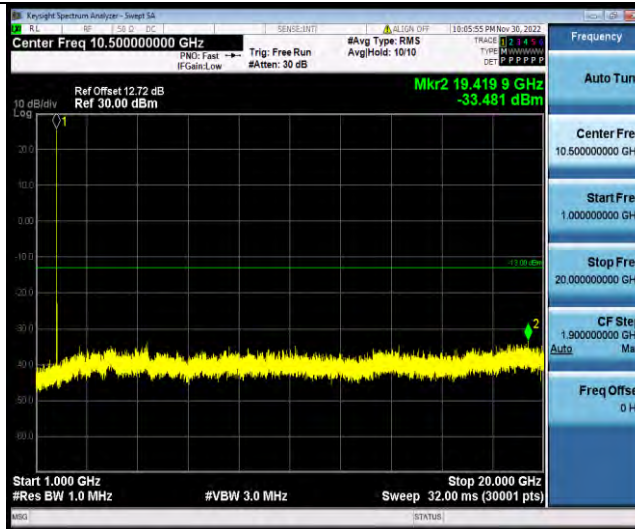

BUREAU VERITAS

Test Report No.: W7L-P22110036RF07

Band66-10MHz-16QAM-132022-1RB#0-Range1:30~1000MHz