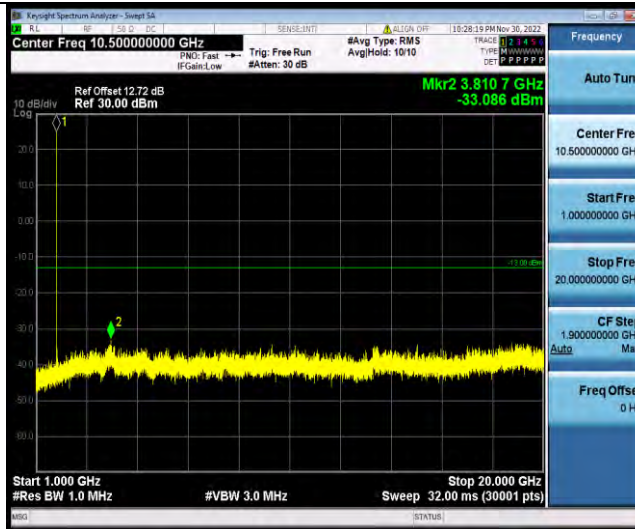

BUREAU VERITAS

Test Report No.: W7L-P22110036RF07

Band66-15MHz-16QAM-132047-1RB#0-Range1:30~1000MHz