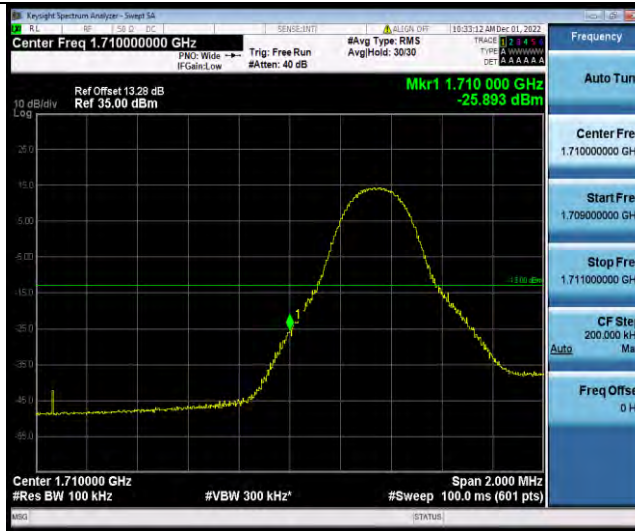

BUREAU VERITAS

Test Report No.: W7L-P22110036RF07

Band66-5MHz-16QAM-132647-1RB#24

Band66-5MHz-16QAM-132647-25RB#0

Band66-5MHz-64QAM-131997-1RB#0

BUREAU VERITAS

Test Report No.: W7L-P22110036RF07

Band66-5MHz-64QAM-131997-25RB#0