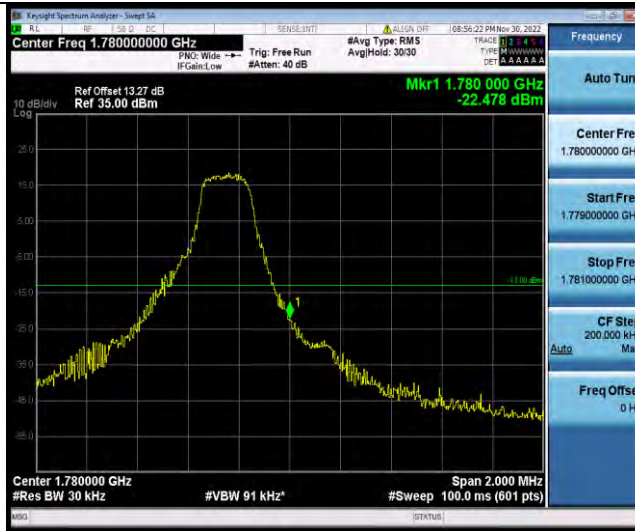

BUREAU VERITAS

Test Report No.: W7L-P22110036RF07

Band66-1.4MHz-QPSK-132665-6RB#0