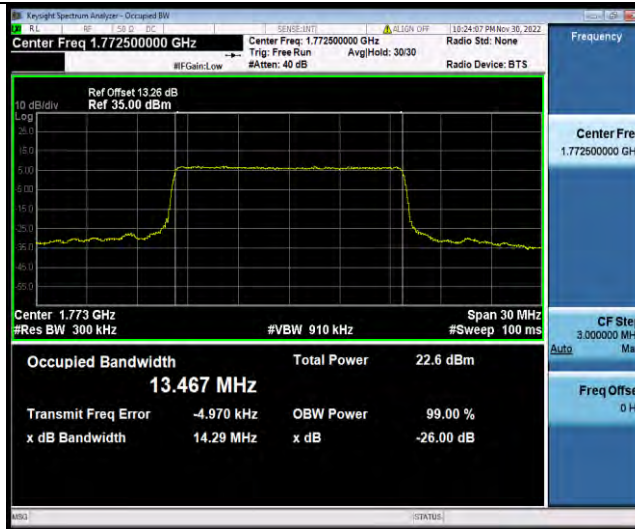

BUREAU VERITAS

Test Report No.: W7L-P22110036RF07

Band66-15MHz-16QAM-132047-75RB#0

Band66-15MHz-16QAM-132322-75RB#0

Band66-15MHz-16QAM-132597-75RB#0

BUREAU VERITAS

Test Report No.: W7L-P22110036RF07

Band66-15MHz-64QAM-132047-75RB#0