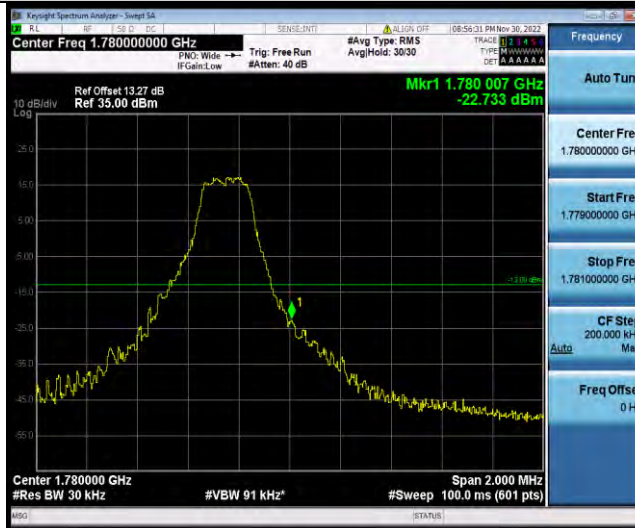

Band66-1.4MHz-16QAM-132665-6RB#0