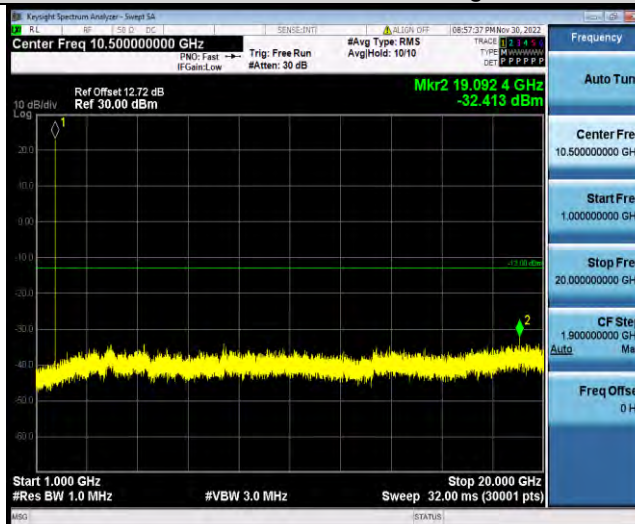

BUREAU VERITAS

Test Report No.: W7L-P22110036RF07

Band66-1.4MHz-16QAM-131979-1RB#0-Range1:30~1000MHz

Band66-1.4MHz-16QAM-131979-1RB#0-Range2:1000~2000MHz

Band66-1.4MHz-16QAM-132322-1RB#0-Range1:30~1000MHz