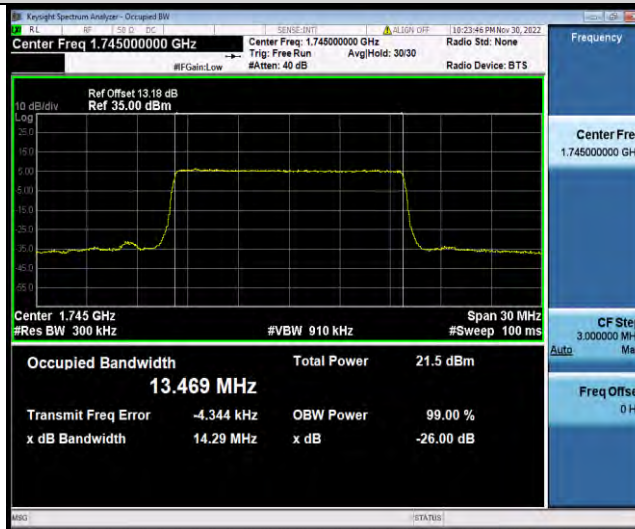

BUREAU VERITAS

Test Report No.: W7L-P22110036RF07

Band66-15MHz-16QAM-132047-75RB#0

Band66-15MHz-16QAM-132322-75RB#0

Band66-15MHz-16QAM-132597-75RB#0

BUREAU VERITAS

Test Report No.: W7L-P22110036RF07

Band66-15MHz-64QAM-132047-75RB#0