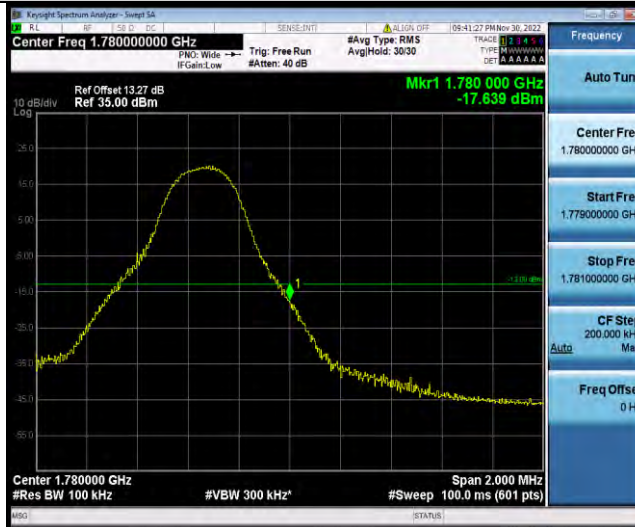

Band66-5MHz-64QAM-132647-25RB#0