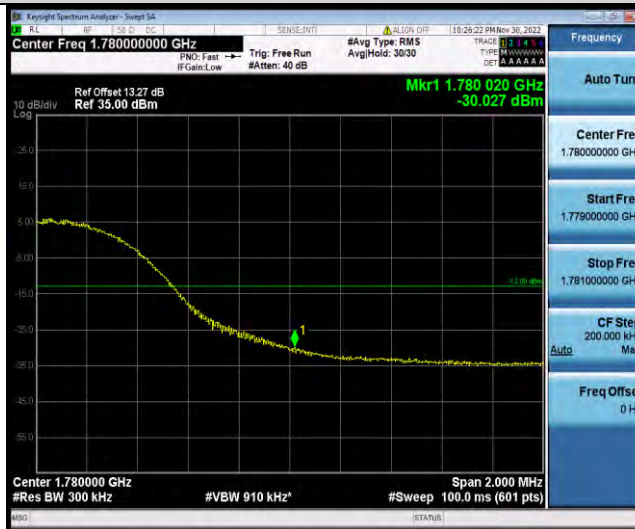

Band66-15MHz-16QAM-132047-1RB#0

Band66-15MHz-16QAM-132047-75RB#0

BUREAU VERITAS

Test Report No.: W7L-P22110036RF07

Band66-15MHz-16QAM-132597-1RB#74

Band66-15MHz-16QAM-132597-75RB#0

Band66-15MHz-64QAM-132047-1RB#0