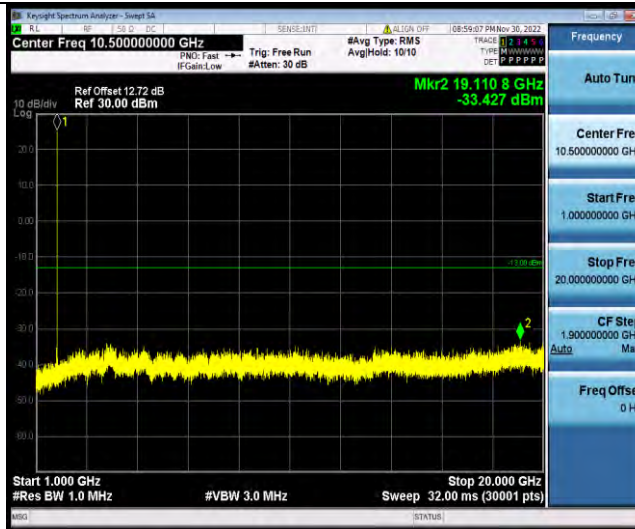

BUREAU VERITAS

Test Report No.: W7L-P22110036RF07

Band66-1.4MHz-16QAM-131979-1RB#0-Range1:30~1000MHz