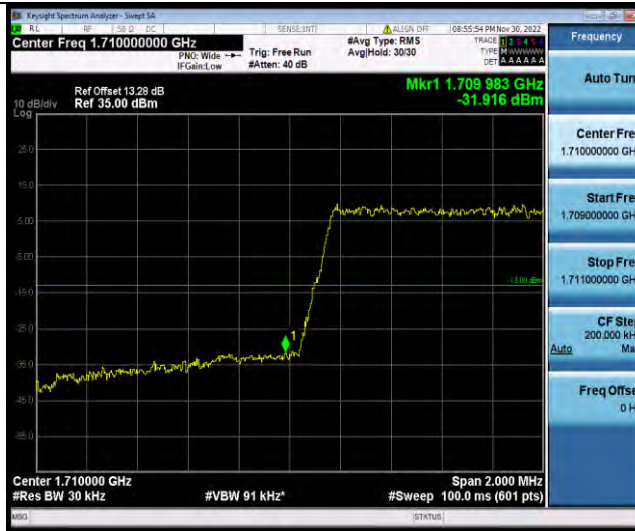

Test Graphs

BUREAU VERITAS

Test Report No.: W7L-P22110036RF07

Band66-1.4MHz-QPSK-132665-6RB#0

Band66-1.4MHz-16QAM-131979-1RB#0

Band66-1.4MHz-16QAM-131979-6RB#0

BUREAU VERITAS

Test Report No.: W7L-P22110036RF07