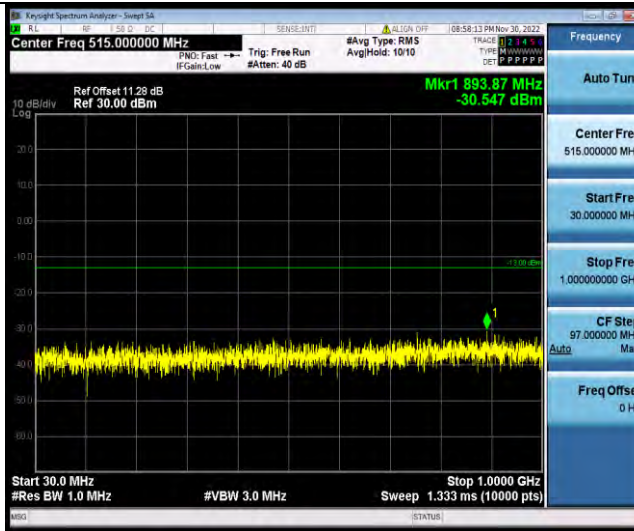

BUREAU VERITAS

Test Report No.: W7L-P22110036RF07

Band66-1.4MHz-16QAM-132322-1RB#0-Range2:1000~20000MHz