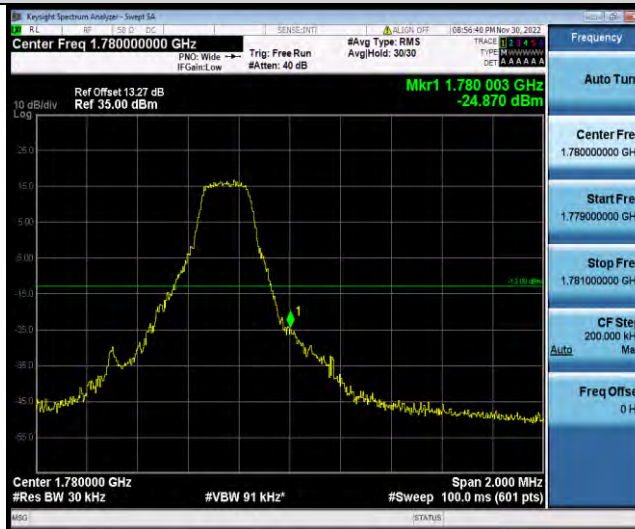

Band66-1.4MHz-16QAM-132665-1RB#5

Band66-1.4MHz-16QAM-132665-6RB#0

Band66-1.4MHz-64QAM-131979-1RB#0

BUREAU VERITAS

Test Report No.: W7L-P22110036RF07

Band66-1.4MHz-64QAM-131979-6RB#0

Band66-1.4MHz-64QAM-132665-1RB#5