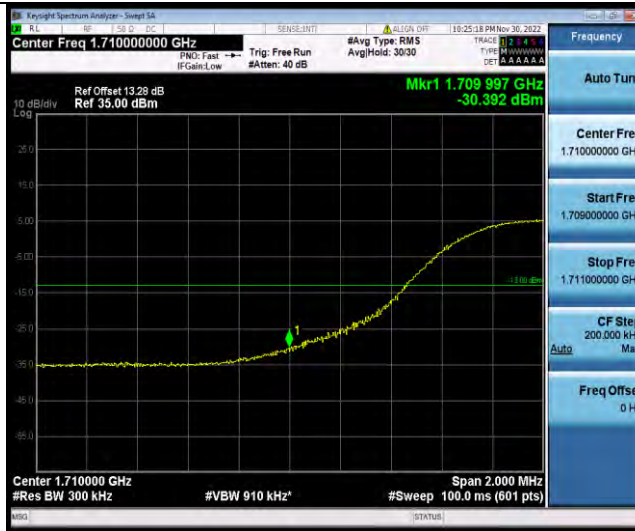

Band66-15MHz-16QAM-132047-1RB#0

Band66-15MHz-16QAM-132047-75RB#0

BUREAU VERITAS

Test Report No.: W7L-P22110036RF07

Band66-15MHz-16QAM-132597-1RB#74

Band66-15MHz-16QAM-132597-75RB#0

Band66-15MHz-64QAM-132047-1RB#0