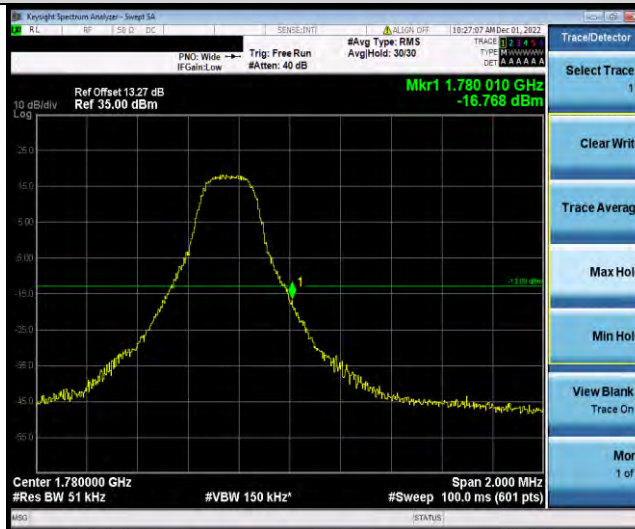

Band66-3MHz-64QAM-131987-1RB#0

BUREAU VERITAS

Test Report No.: W7L-P22110036RF07

Band66-3MHz-64QAM-131987-15RB#0

Band66-3MHz-64QAM-132657-1RB#14

Band66-3MHz-64QAM-132657-15RB#0

BUREAU VERITAS

Test Report No.: W7L-P22110036RF07