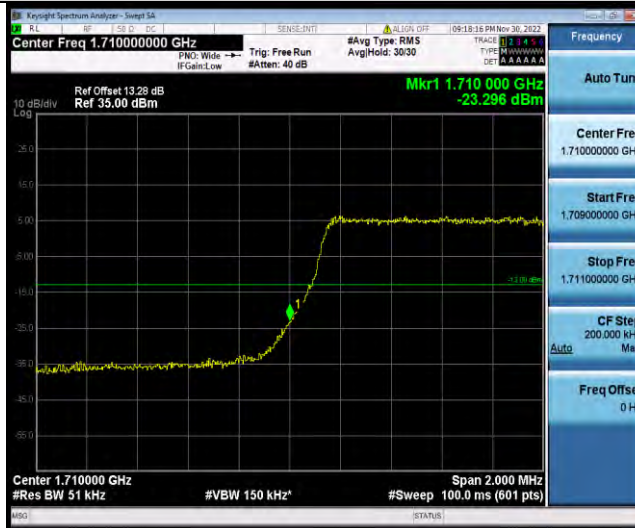

Band66-3MHz-64QAM-131987-1RB#0

BUREAU VERITAS

Test Report No.: W7L-P22110036RF07

Band66-3MHz-64QAM-131987-15RB#0

Band66-3MHz-64QAM-132657-1RB#14

Band66-3MHz-64QAM-132657-15RB#0

BUREAU VERITAS

Test Report No.: W7L-P22110036RF07