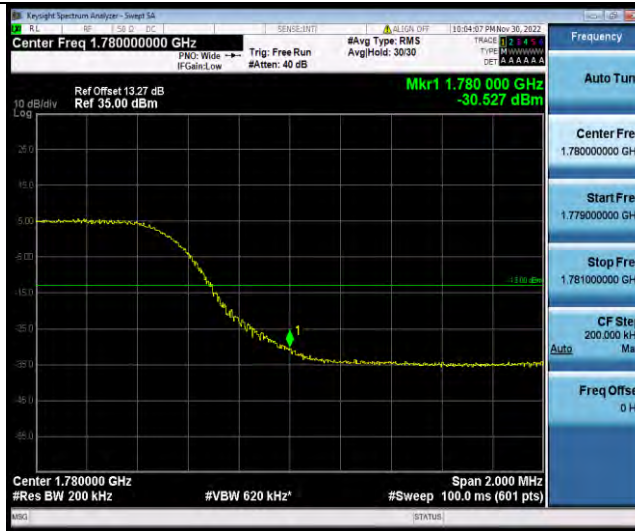

BUREAU VERITAS

Test Report No.: W7L-P22110036RF07

Band66-15MHz-QPSK-132047-1RB#0