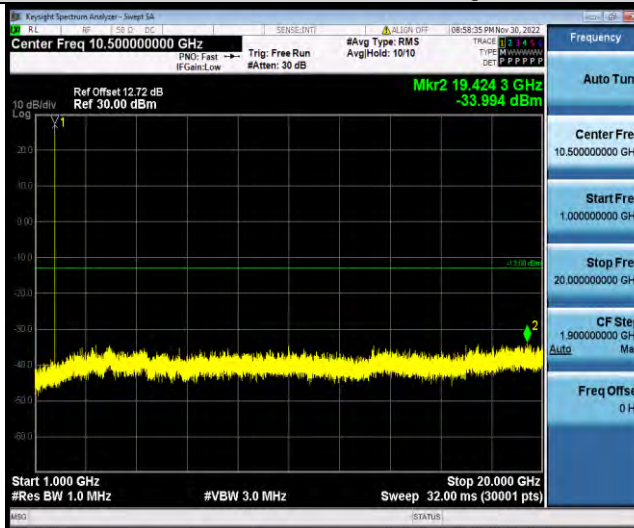

Band66-1.4MHz-64QAM-132665-1RB#0-Range1:30~1000MHz