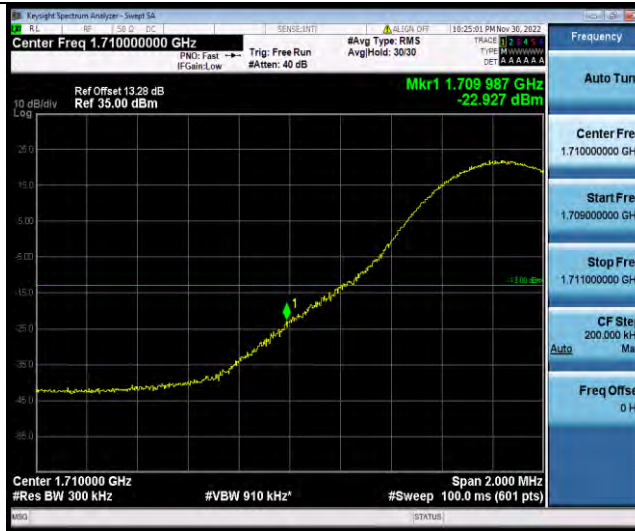

BUREAU VERITAS

Test Report No.: W7L-P22110036RF07

Band66-15MHz-64QAM-132047-75RB#0