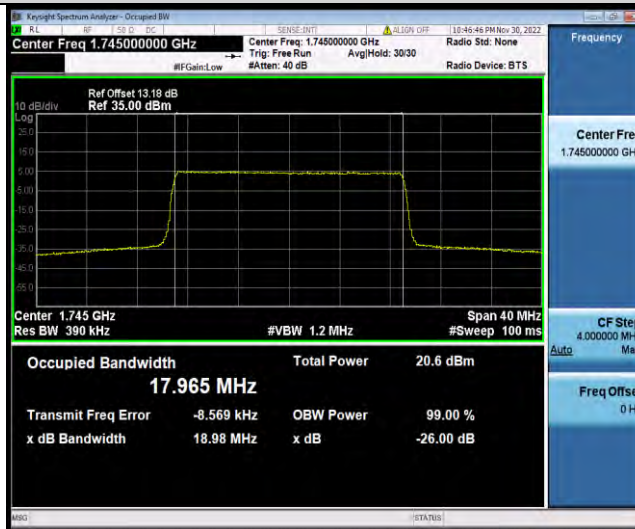

Band66-20MHz-64QAM-132572-100RB#0