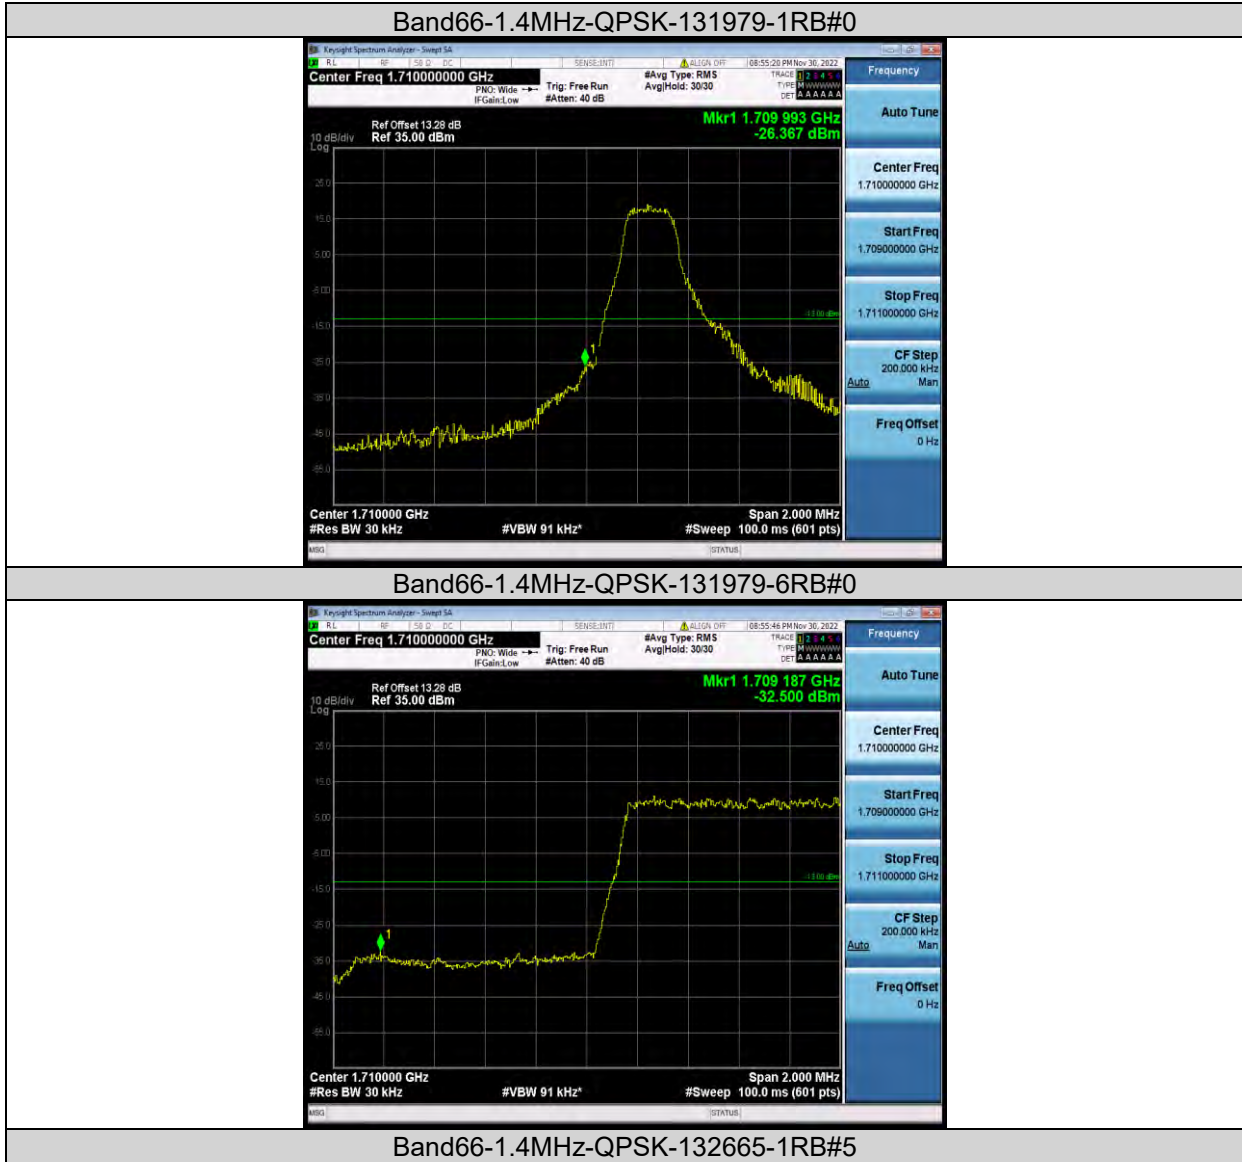

Test Graphs