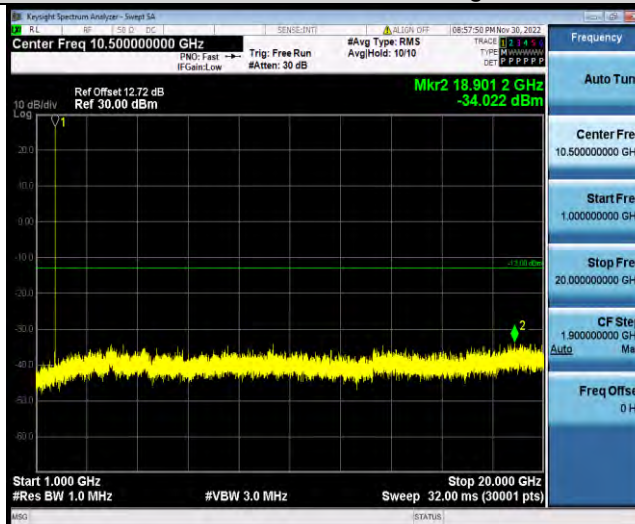

BUREAU VERITAS

Test Report No.: W7L-P22110036RF07

Band66-1.4MHz-64QAM-131979-1RB#0-Range1:30~1000MHz

Band66-1.4MHz-64QAM-131979-1RB#0-Range2:1000~2000MHz

Band66-1.4MHz-64QAM-132322-1RB#0-Range1:30~1000MHz