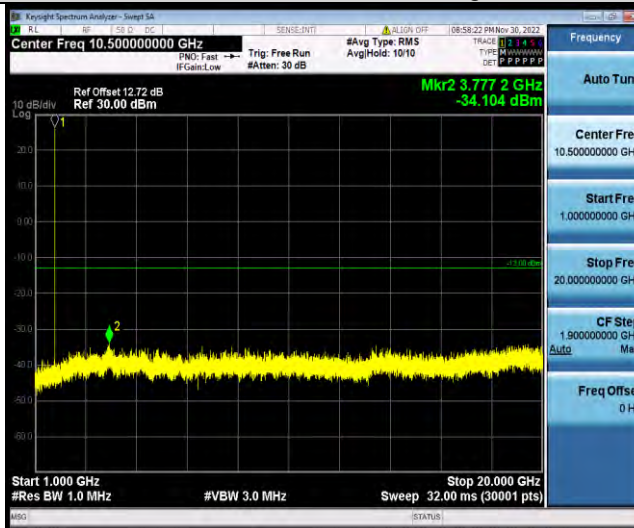

Band66-1.4MHz-16QAM-132665-1RB#0-Range1:30~1000MHz