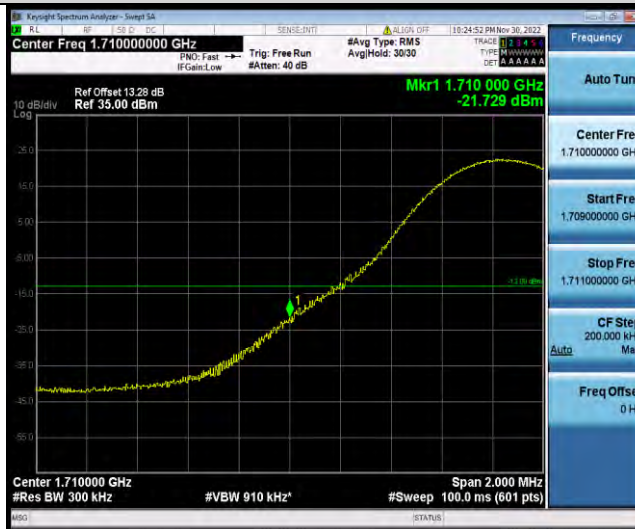

Band66-15MHz-16QAM-132047-75RB#0