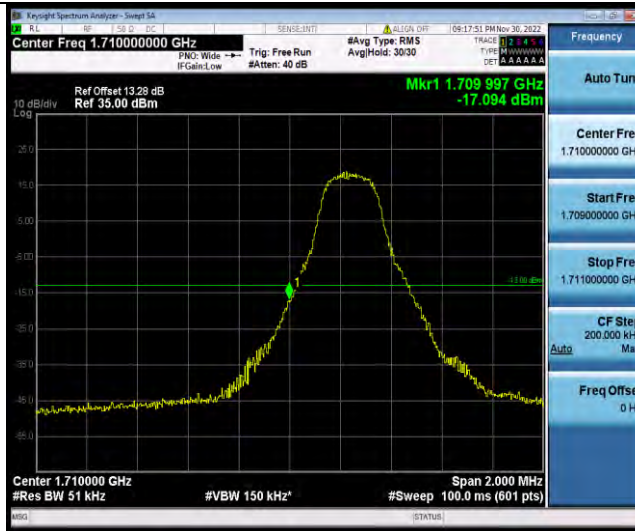

BUREAU VERITAS

Test Report No.: W7L-P22110036RF07

Band66-3MHz-64QAM-131987-15RB#0