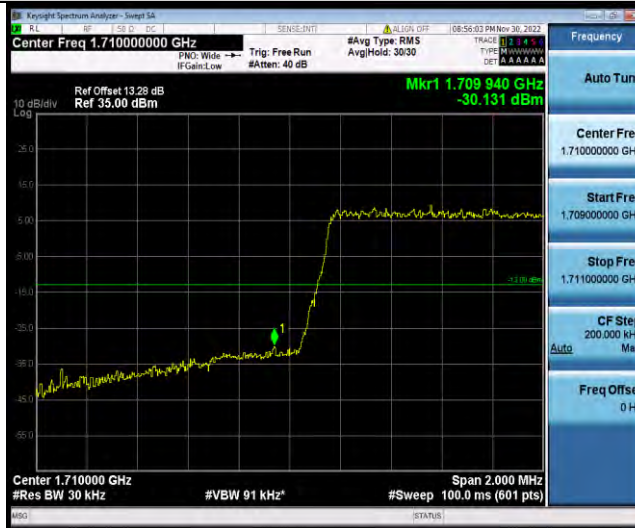

Band66-1.4MHz-16QAM-132665-1RB#5

Band66-1.4MHz-16QAM-132665-6RB#0

Band66-1.4MHz-64QAM-131979-1RB#0

BUREAU VERITAS

Test Report No.: W7L-P22110036RF07

Band66-1.4MHz-64QAM-131979-6RB#0

Band66-1.4MHz-64QAM-132665-1RB#5