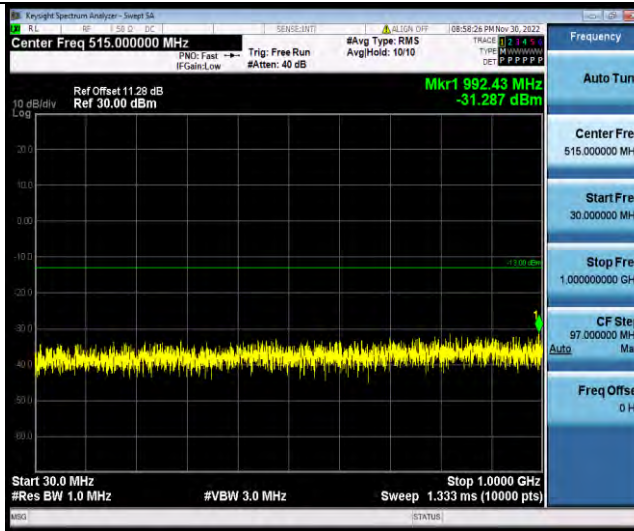

BUREAU VERITAS

Test Report No.: W7L-P22110036RF07

Band66-1.4MHz-64QAM-132322-1RB#0-Range2:1000~2000MHz