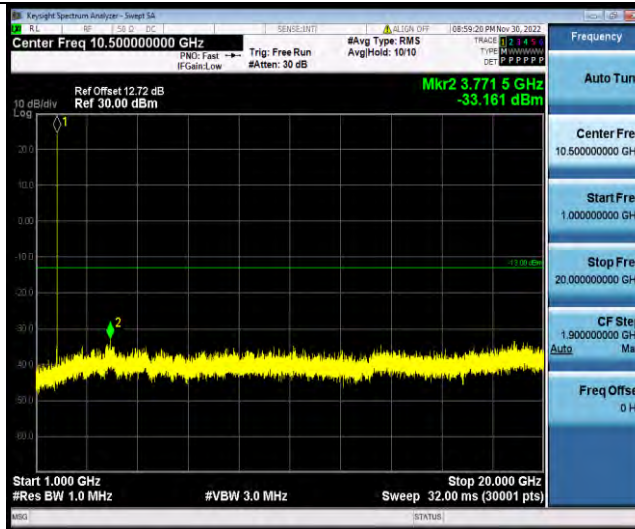

BUREAU VERITAS

Test Report No.: W7L-P22110036RF07

Band66-1.4MHz-64QAM-131979-1RB#0-Range1:30~1000MHz