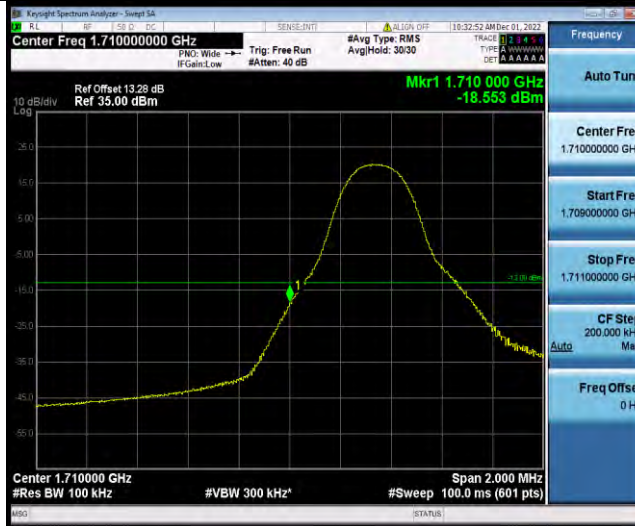

Band66-5MHz-QPSK-131997-25RB#0