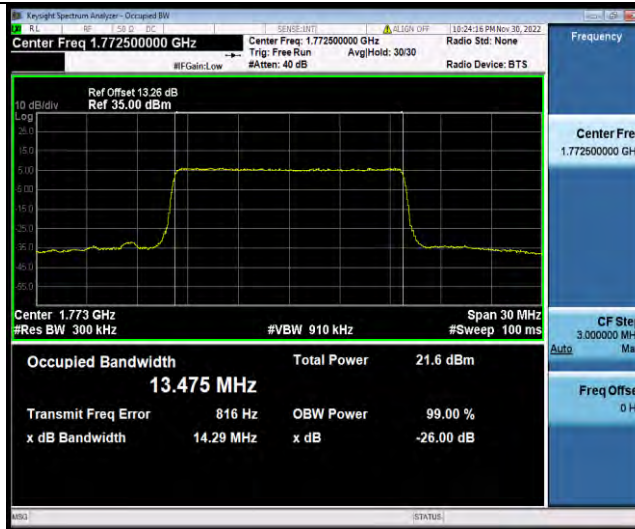

BUREAU VERITAS

Test Report No.: W7L-P22110036RF07

Band66-15MHz-16QAM-132047-75RB#0

Band66-15MHz-16QAM-132322-75RB#0

Band66-15MHz-16QAM-132597-75RB#0

BUREAU VERITAS

Test Report No.: W7L-P22110036RF07

Band66-15MHz-64QAM-132047-75RB#0