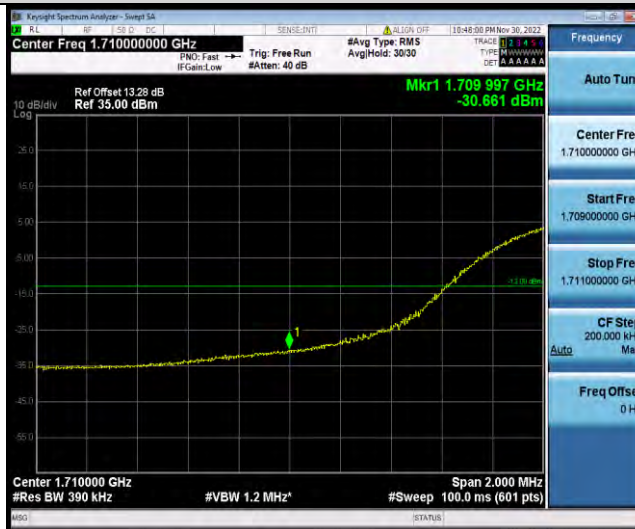

Band66-20MHz-QPSK-132572-1RB#99