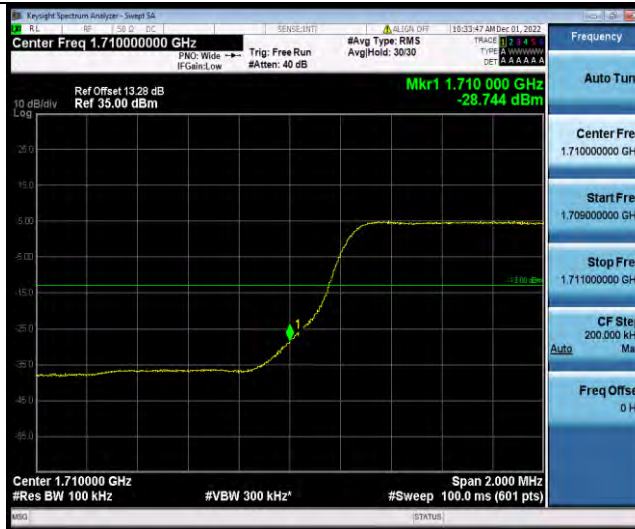

BUREAU VERITAS

Test Report No.: W7L-P22110036RF07

Band66-5MHz-16QAM-132647-1RB#24