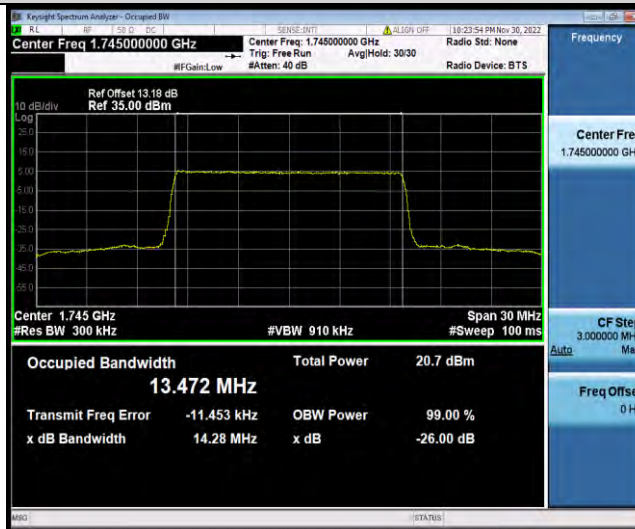

Band66-15MHz-64QAM-132597-75RB#0