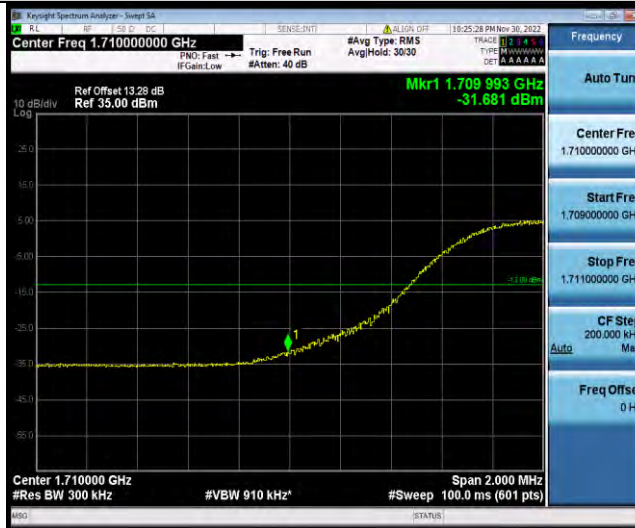

Band66-15MHz-64QAM-132597-1RB#74