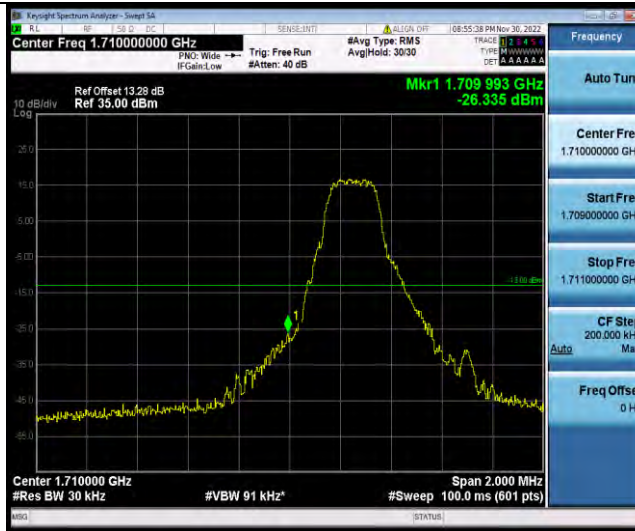

Band66-1.4MHz-16QAM-132665-1RB#5

Band66-1.4MHz-16QAM-132665-6RB#0

Band66-1.4MHz-64QAM-131979-1RB#0

BUREAU VERITAS

Test Report No.: W7L-P22110036RF07

Band66-1.4MHz-64QAM-131979-6RB#0

Band66-1.4MHz-64QAM-132665-1RB#5