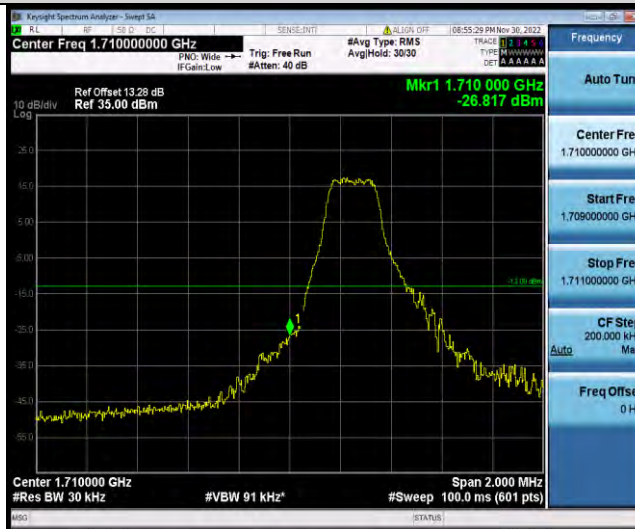

Test Graphs

BUREAU VERITAS

Test Report No.: W7L-P22110036RF07

Band66-1.4MHz-QPSK-132665-6RB#0

Band66-1.4MHz-16QAM-131979-1RB#0

Band66-1.4MHz-16QAM-131979-6RB#0

BUREAU VERITAS

Test Report No.: W7L-P22110036RF07