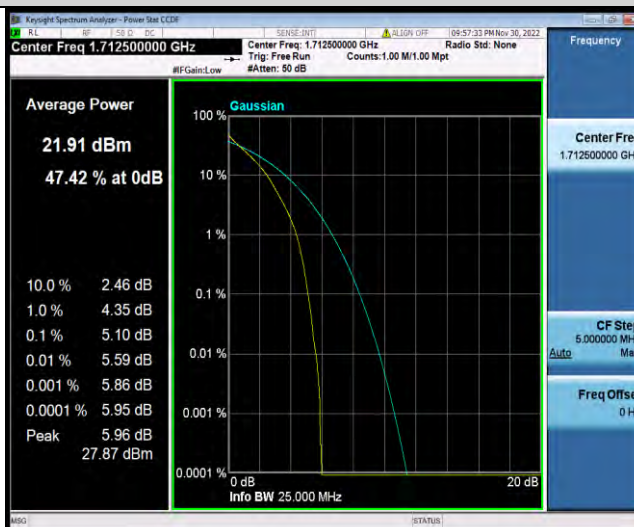

BUREAU VERITAS

Test Report No.: W7L-P22110036RF07

Band66-5MHz-QPSK-131997-1RB#0

Band66-5MHz-QPSK-131997-25RB#0

Band66-5MHz-QPSK-132322-1RB#0

BUREAU  
VERITAS

Test Report No.: W7L-P22110036RF07

Band66-5MHz-QPSK-132322-25RB#0