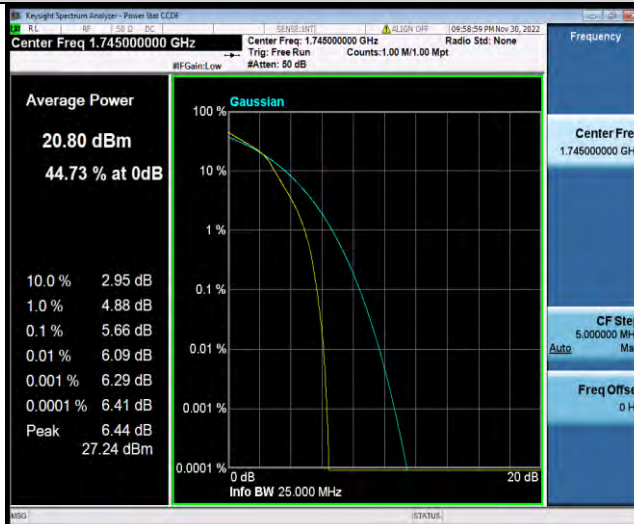

Band66-5MHz-16QAM-132647-1RB#0