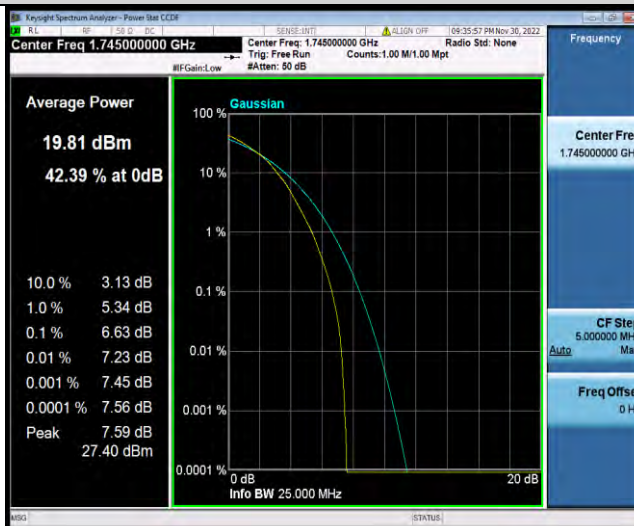

Band66-3MHz-64QAM-132657-1RB#0