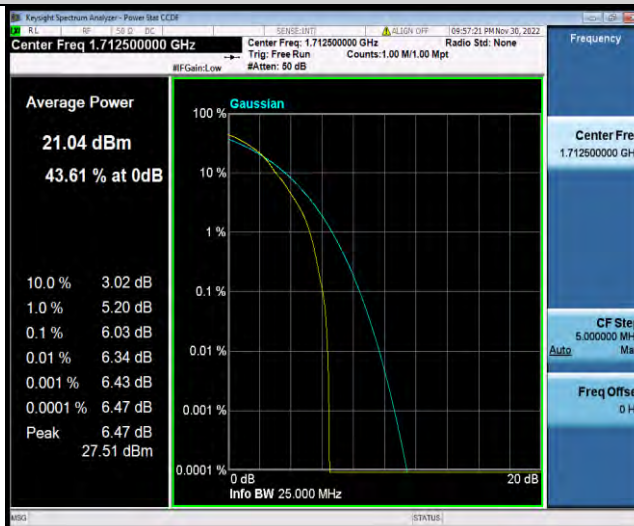

BUREAU VERITAS

Test Report No.: W7L-P22110036RF07

Band66-5MHz-16QAM-132322-25RB#0

Band66-5MHz-16QAM-132647-1RB#0

Band66-5MHz-16QAM-132647-25RB#0

BUREAU VERITAS

Test Report No.: W7L-P22110036RF07

Band66-5MHz-64QAM-131997-1RB#0