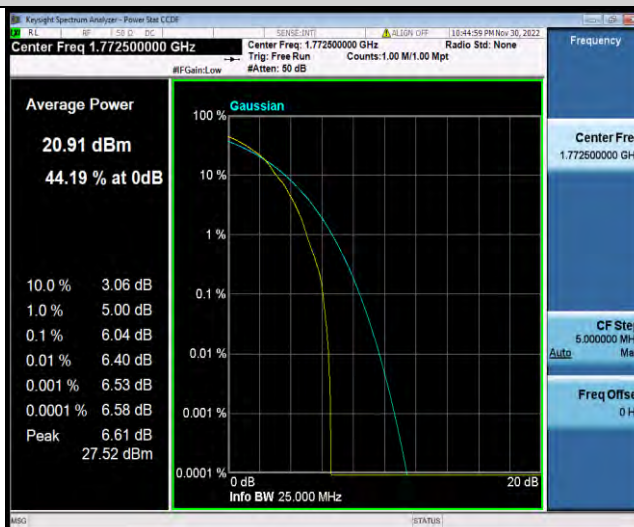

Band66-15MHz-64QAM-132047-75RB#0

Band66-15MHz-64QAM-132322-1RB#0

BUREAU VERITAS

Test Report No.: W7L-P22110036RF07

Band66-15MHz-64QAM-132322-75RB#0

Band66-15MHz-64QAM-132597-1RB#0

Band66-15MHz-64QAM-132597-75RB#0