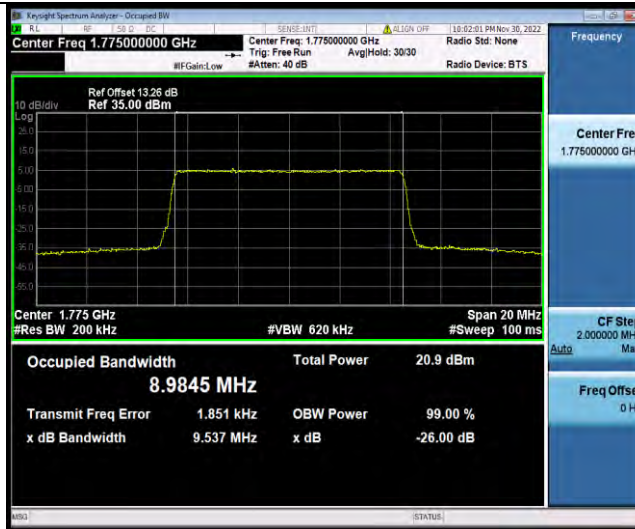

BUREAU VERITAS

Test Report No.: W7L-P22110036RF07

Band66-15MHz-QPSK-132047-75RB#0