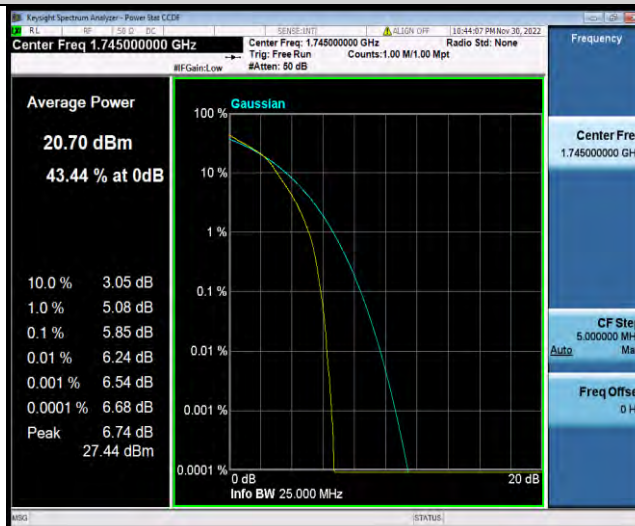

Band66-15MHz-16QAM-132597-1RB#0