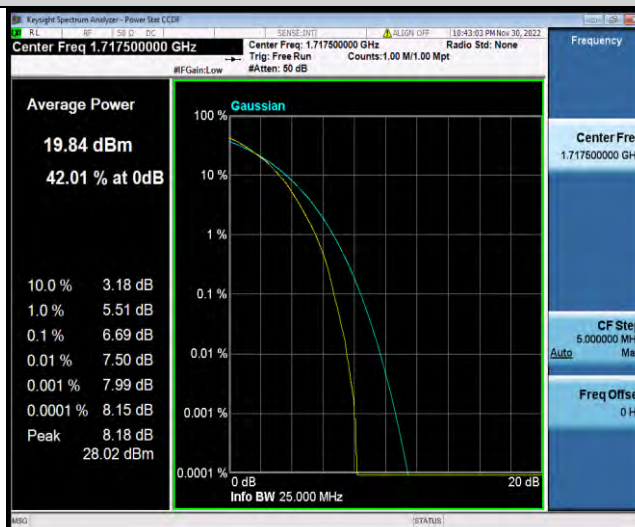

Band66-15MHz-64QAM-132322-1RB#0