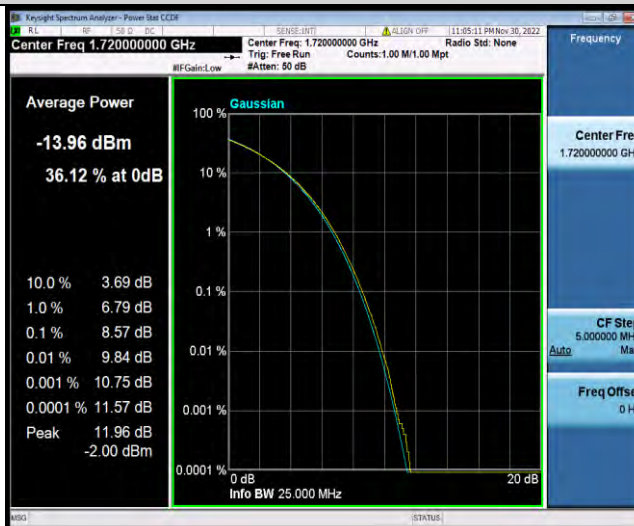

Band66-20MHz-QPSK-132072-100RB#0