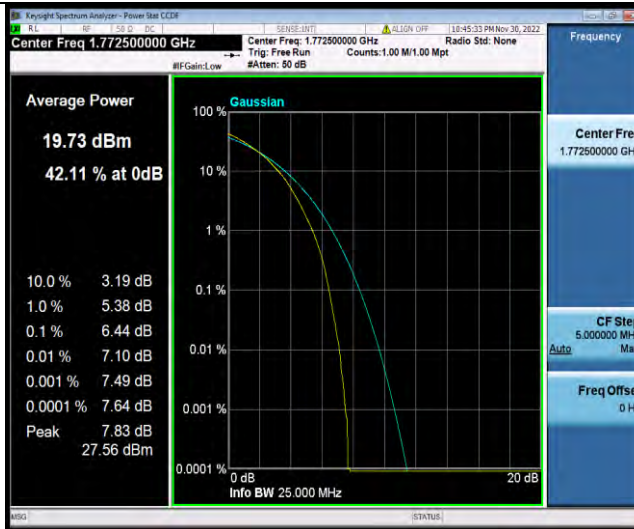

BUREAU VERITAS

Test Report No.: W7L-P22110036RF07

Band66-20MHz-QPSK-132072-1RB#0