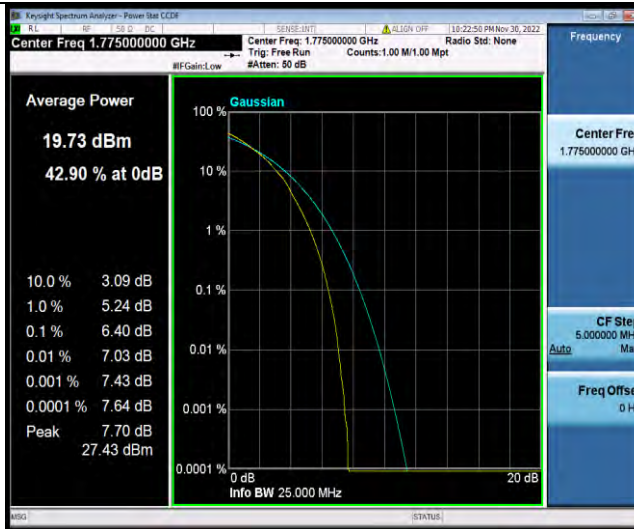

BUREAU VERITAS

Test Report No.: W7L-P22110036RF07

Band66-15MHz-QPSK-132047-1RB#0