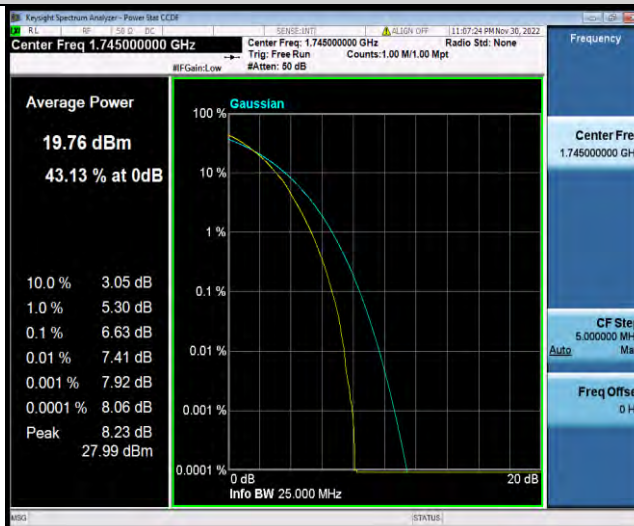

Band66-20MHz-64QAM-132572-1RB#0