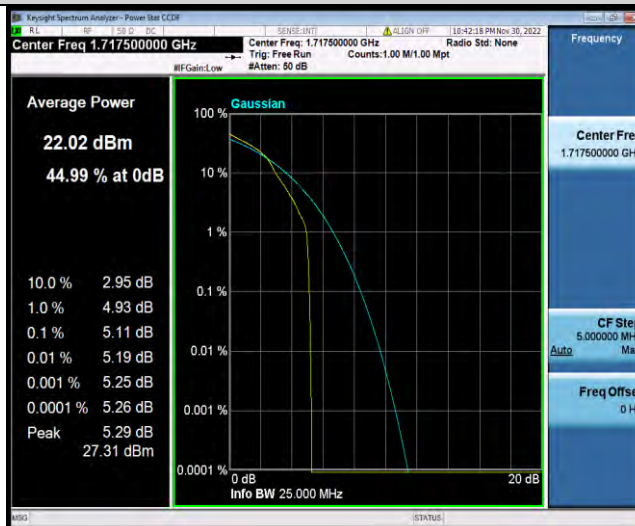

Band66-15MHz-QPSK-132597-1RB#0

Band66-15MHz-QPSK-132597-75RB#0

BUREAU  
VERITAS

Test Report No.: W7L-P22110036RF07

Band66-15MHz-16QAM-132047-1RB#0

Band66-15MHz-16QAM-132047-75RB#0

Band66-15MHz-16QAM-132322-1RB#0