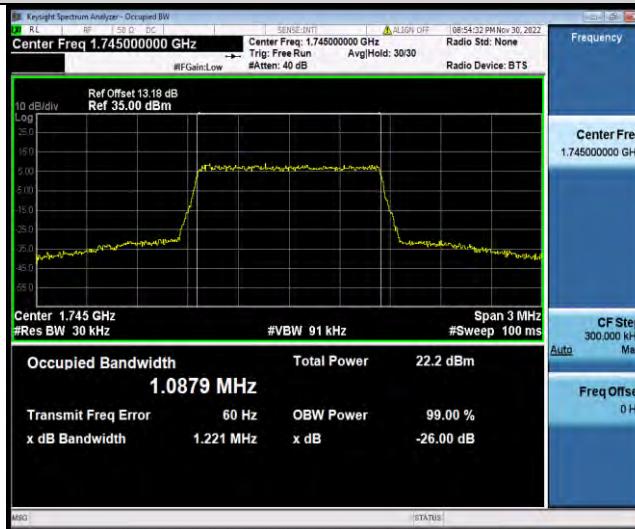

Band66-1.4MHz-64QAM-132665-6RB#0