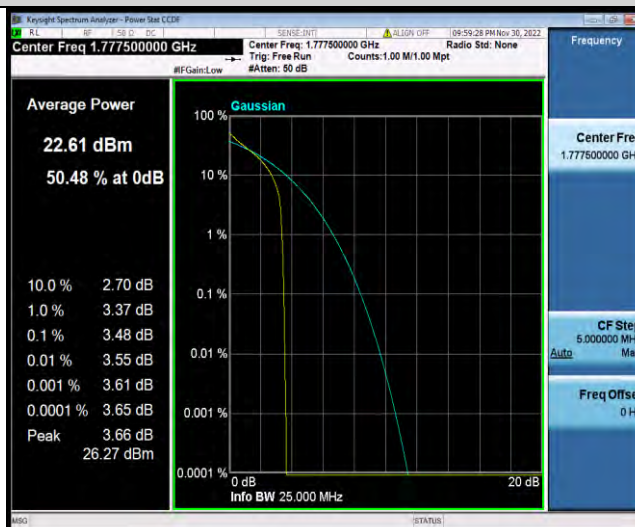

Band66-5MHz-QPSK-132647-25RB#0