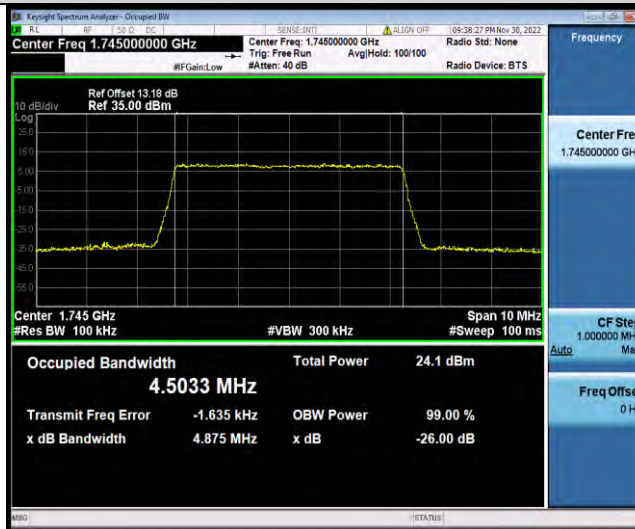

### Test Report No.: W7L-P22110036RF07

Band66-5MHz-QPSK-131997-25RB#0

Band66-5MHz-QPSK-132322-25RB#0

Band66-5MHz-QPSK-132647-25RB#0

BUREAU VERITAS

Test Report No.: W7L-P22110036RF07

Band66-5MHz-16QAM-131997-25RB#0