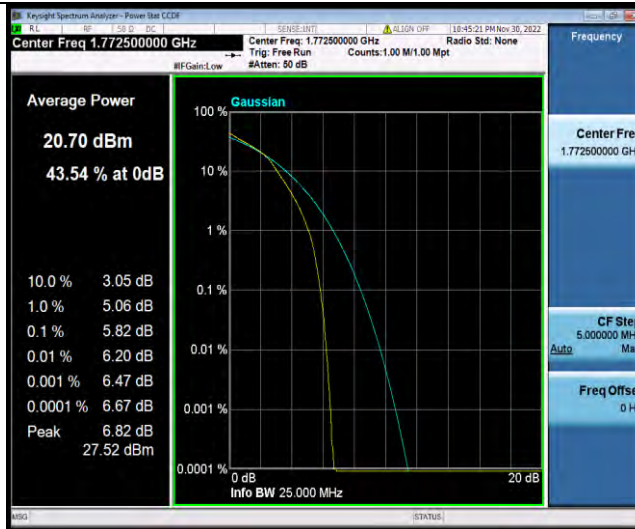

BUREAU VERITAS

Test Report No.: W7L-P22110036RF07

Band66-15MHz-16QAM-132322-75RB#0

Band66-15MHz-16QAM-132597-1RB#0

Band66-15MHz-16QAM-132597-75RB#0

BUREAU VERITAS

Test Report No.: W7L-P22110036RF07

Band66-15MHz-64QAM-132047-1RB#0