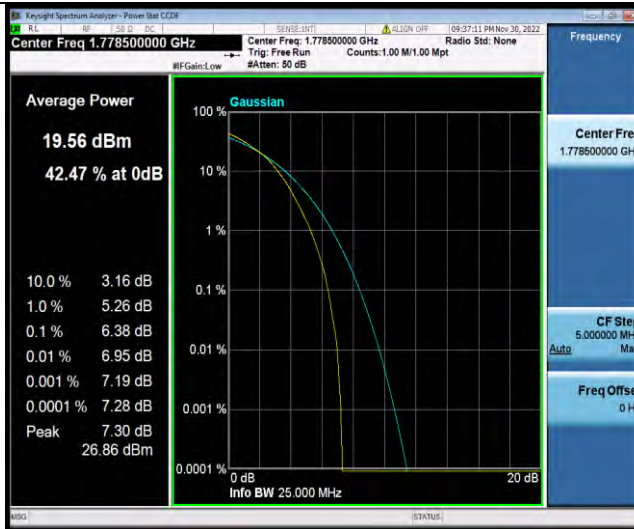

BUREAU VERITAS

Test Report No.: W7L-P22110036RF07

Band66-5MHz-QPSK-131997-1RB#0

Band66-5MHz-QPSK-131997-25RB#0

Band66-5MHz-QPSK-132322-1RB#0

BUREAU  
VERITAS

Test Report No.: W7L-P22110036RF07

Band66-5MHz-QPSK-132322-25RB#0