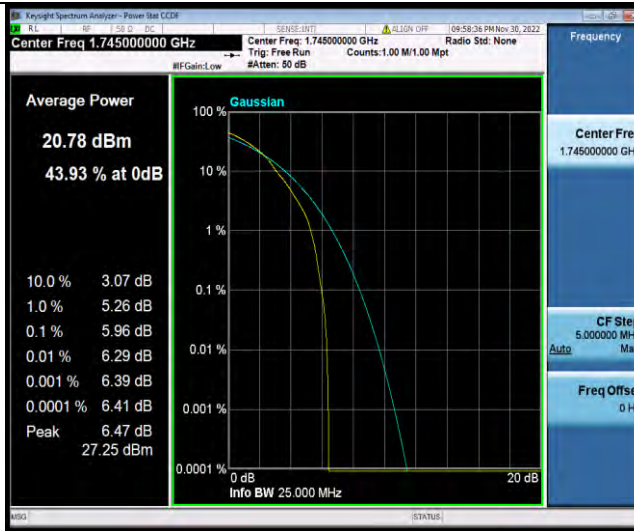

BUREAU VERITAS

Test Report No.: W7L-P22110036RF07

Band66-5MHz-64QAM-132322-25RB#0