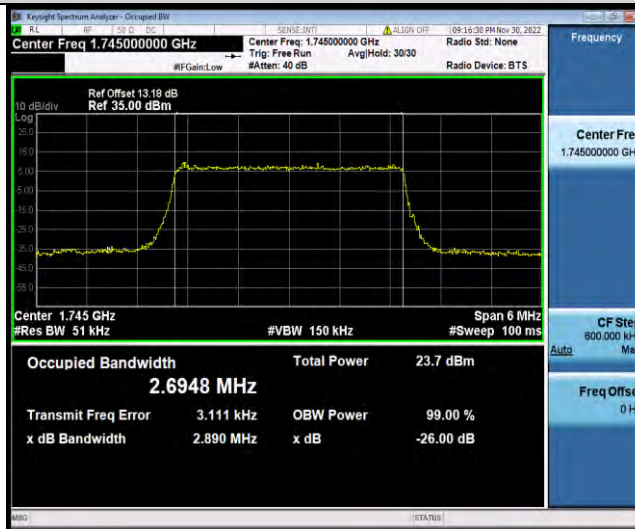

Band66-3MHz-QPSK-132657-15RB#0