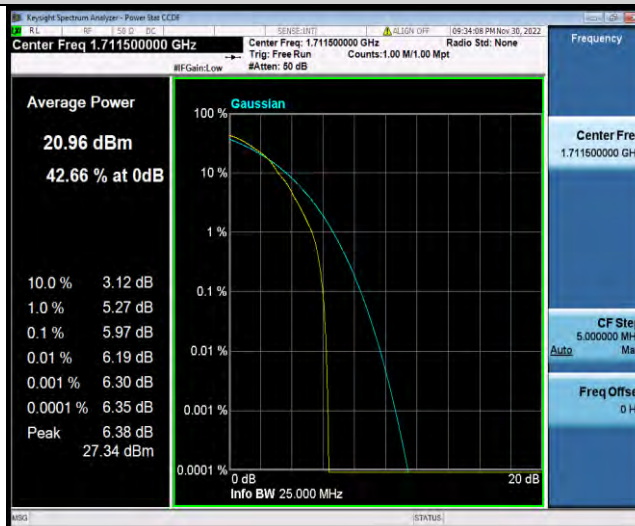

Test Report No.: W7L-P22110036RF07

Band66-3MHz-16QAM-132322-15RB#0

Band66-3MHz-16QAM-132657-1RB#0

Band66-3MHz-16QAM-132657-15RB#0

BUREAU  
VERITAS

Test Report No.: W7L-P22110036RF07

Band66-3MHz-64QAM-131987-1RB#0