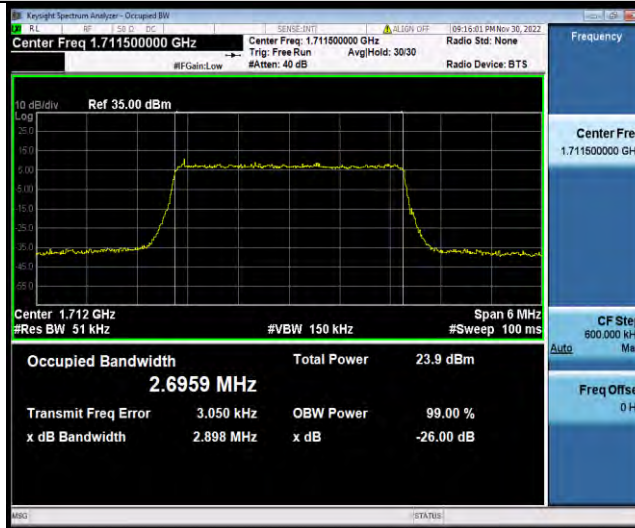

Band66-3MHz-QPSK-132322-15RB#0