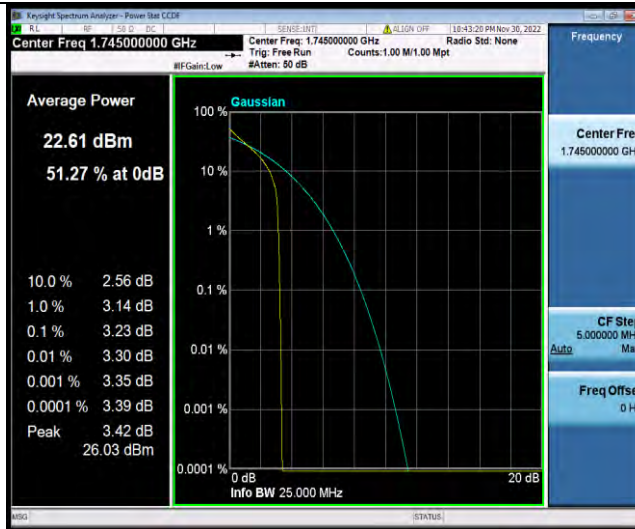

BUREAU VERITAS

Test Report No.: W7L-P22110036RF07

Band66-15MHz-QPSK-132047-1RB#0

Band66-15MHz-QPSK-132047-75RB#0

Band66-15MHz-QPSK-132322-1RB#0

BUREAU VERITAS

Test Report No.: W7L-P22110036RF07

Band66-15MHz-QPSK-132322-75RB#0