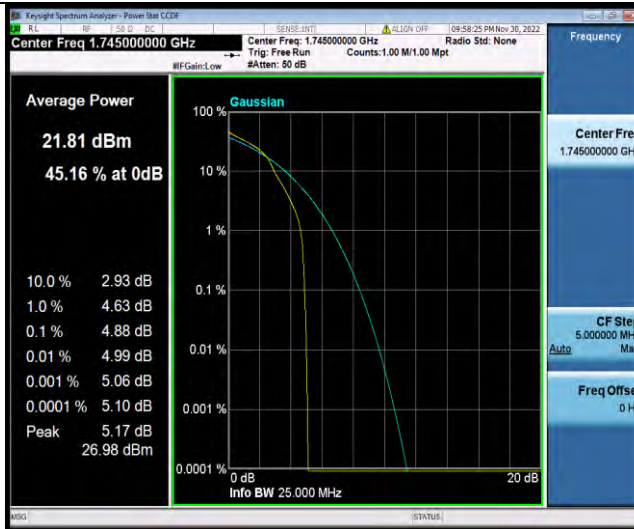

BUREAU VERITAS

Test Report No.: W7L-P22110036RF07

Band66-5MHz-16QAM-132322-25RB#0