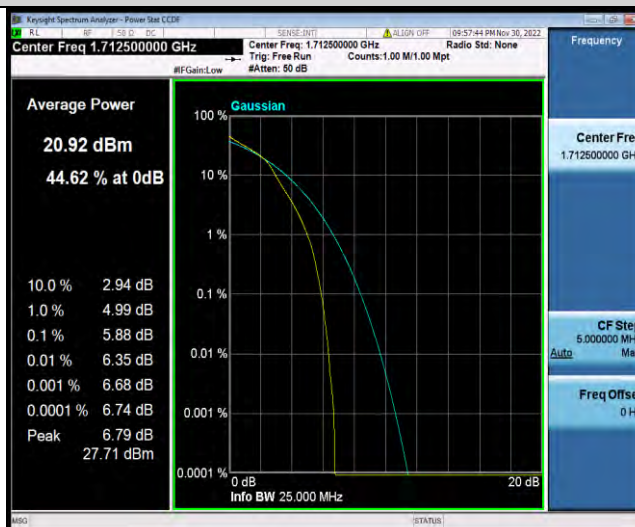

Band66-5MHz-QPSK-132647-1RB#0

Band66-5MHz-QPSK-132647-25RB#0

BUREAU  
VERITAS

Test Report No.: W7L-P22110036RF07

Band66-5MHz-16QAM-131997-1RB#0

Band66-5MHz-16QAM-131997-25RB#0

Band66-5MHz-16QAM-132322-1RB#0