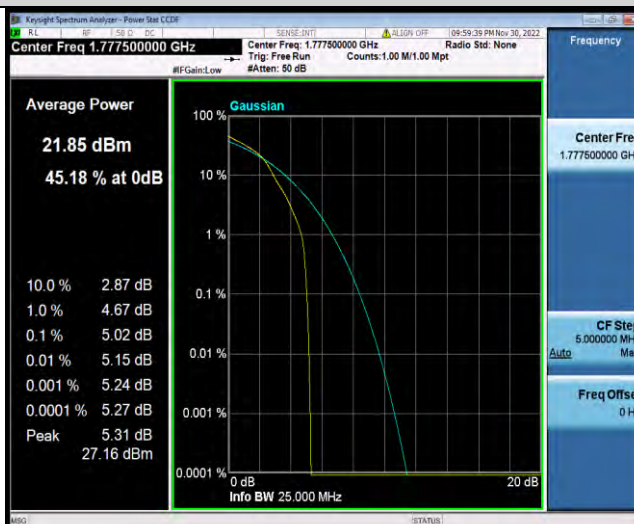

BUREAU VERITAS

Test Report No.: W7L-P22110036RF07

Band66-5MHz-16QAM-132322-25RB#0

Band66-5MHz-16QAM-132647-1RB#0

Band66-5MHz-16QAM-132647-25RB#0

BUREAU VERITAS

Test Report No.: W7L-P22110036RF07

Band66-5MHz-64QAM-131997-1RB#0