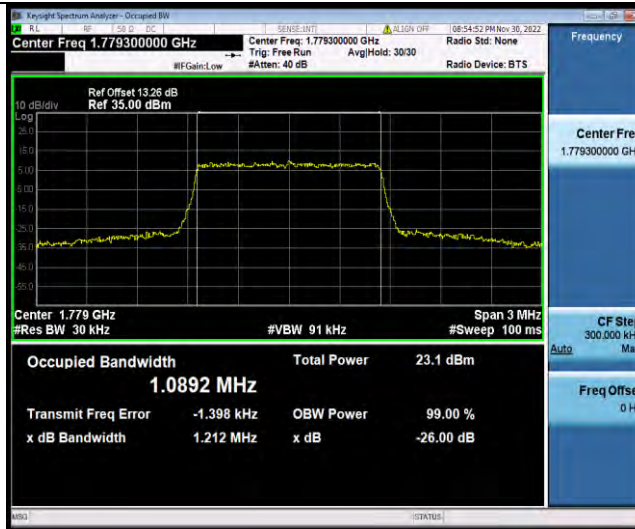

BUREAU VERITAS

Test Report No.: W7L-P22110036RF07

Band66-1.4MHz-64QAM-131979-6RB#0