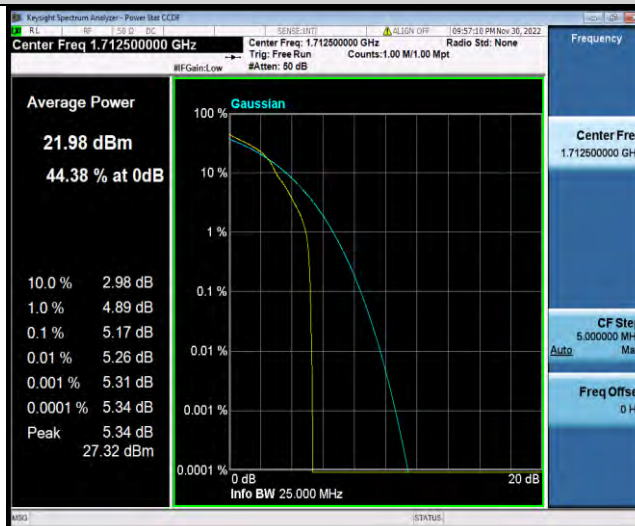

Band66-5MHz-QPSK-132647-1RB#0

Band66-5MHz-QPSK-132647-25RB#0

BUREAU  
VERITAS

Test Report No.: W7L-P22110036RF07

Band66-5MHz-16QAM-131997-1RB#0

Band66-5MHz-16QAM-131997-25RB#0

Band66-5MHz-16QAM-132322-1RB#0