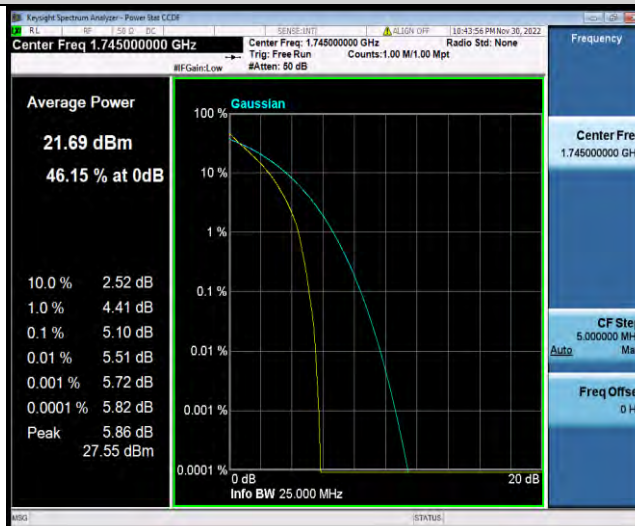

BUREAU VERITAS

Test Report No.: W7L-P22110036RF07

Band66-15MHz-QPSK-132047-1RB#0

Band66-15MHz-QPSK-132047-75RB#0

Band66-15MHz-QPSK-132322-1RB#0

BUREAU VERITAS

Test Report No.: W7L-P22110036RF07

Band66-15MHz-QPSK-132322-75RB#0