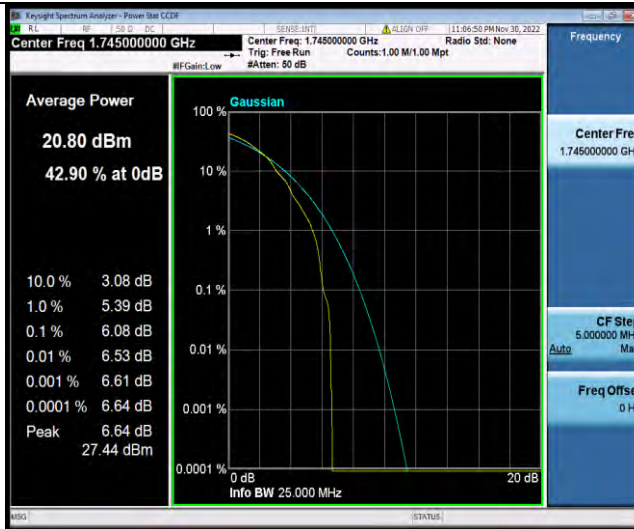

BUREAU VERITAS

Test Report No.: W7L-P22110036RF07

Band66-20MHz-64QAM-132322-100RB#0