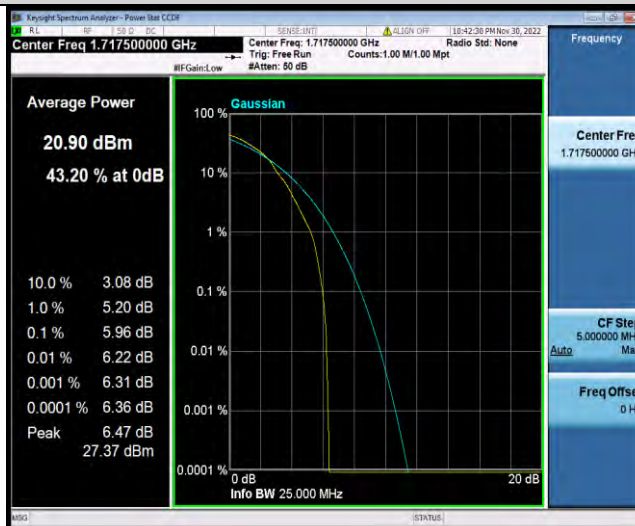

BUREAU VERITAS

Test Report No.: W7L-P22110036RF07

Band66-15MHz-16QAM-132322-75RB#0

Band66-15MHz-16QAM-132597-1RB#0

Band66-15MHz-16QAM-132597-75RB#0

BUREAU VERITAS

Test Report No.: W7L-P22110036RF07

Band66-15MHz-64QAM-132047-1RB#0