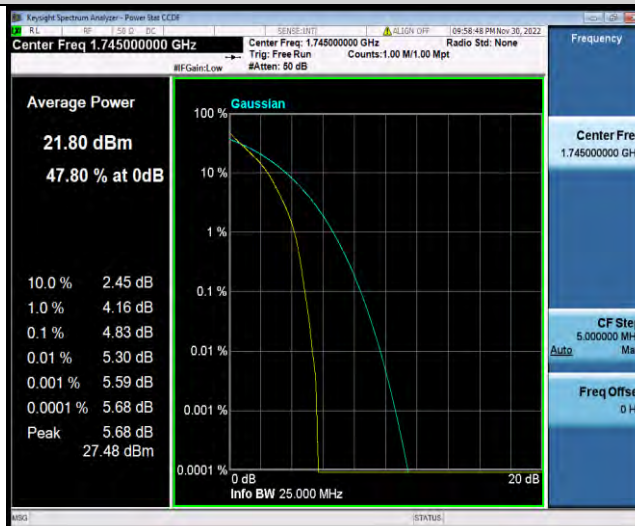

BUREAU VERITAS

Test Report No.: W7L-P22110036RF07

Band66-5MHz-QPSK-131997-1RB#0

Band66-5MHz-QPSK-131997-25RB#0

Band66-5MHz-QPSK-132322-1RB#0

BUREAU  
VERITAS

Test Report No.: W7L-P22110036RF07

Band66-5MHz-QPSK-132322-25RB#0