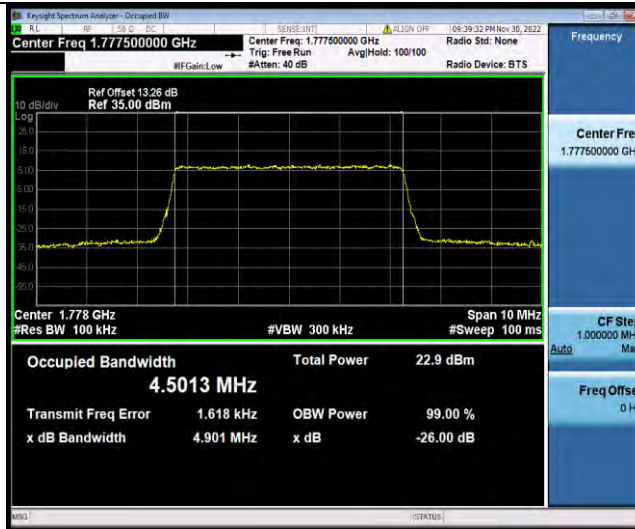

Band66-5MHz-16QAM-132322-25RB#0

Band66-5MHz-16QAM-132647-25RB#0

BUREAU VERITAS

Test Report No.: W7L-P22110036RF07

Band66-5MHz-64QAM-131997-25RB#0

Band66-5MHz-64QAM-132322-25RB#0

Band66-5MHz-64QAM-132647-25RB#0