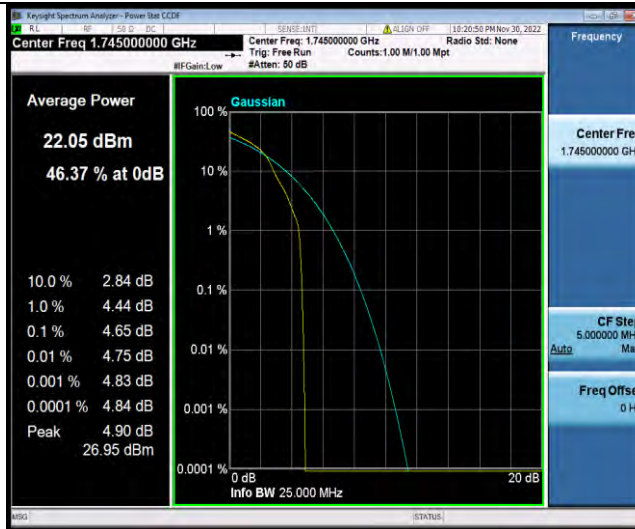

BUREAU VERITAS

Test Report No.: W7L-P22110036RF07

Band66-10MHz-16QAM-132322-50RB#0