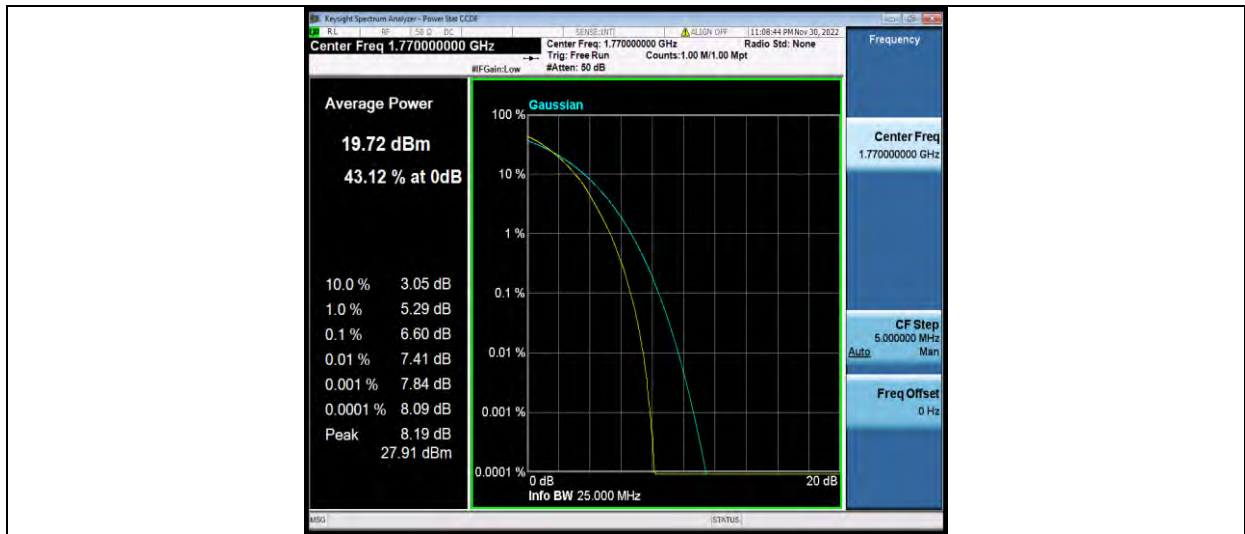

BUREAU
VERITAS

Test Report No.: W7L-P22110036RF07