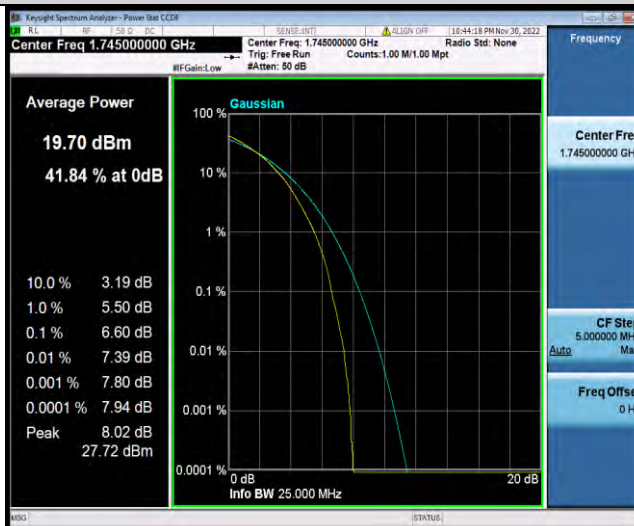

Band66-15MHz-64QAM-132047-75RB#0

Band66-15MHz-64QAM-132322-1RB#0

BUREAU VERITAS

Test Report No.: W7L-P22110036RF07

Band66-15MHz-64QAM-132322-75RB#0

Band66-15MHz-64QAM-132597-1RB#0

Band66-15MHz-64QAM-132597-75RB#0