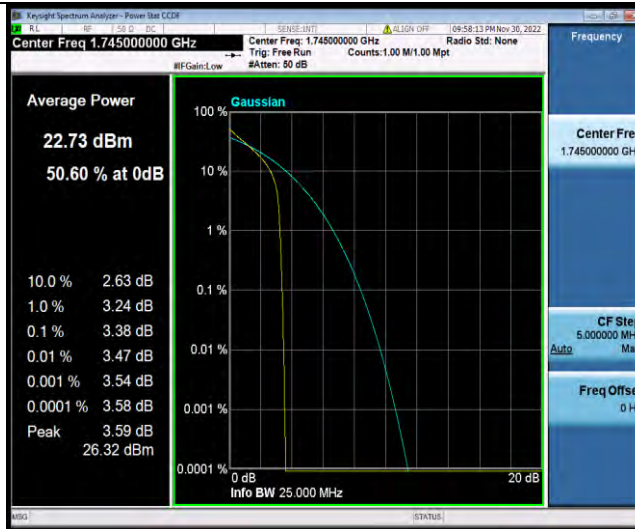

BUREAU VERITAS

Test Report No.: W7L-P22110036RF07

Band66-5MHz-QPSK-131997-1RB#0

Band66-5MHz-QPSK-131997-25RB#0

Band66-5MHz-QPSK-132322-1RB#0

BUREAU  
VERITAS

Test Report No.: W7L-P22110036RF07

Band66-5MHz-QPSK-132322-25RB#0