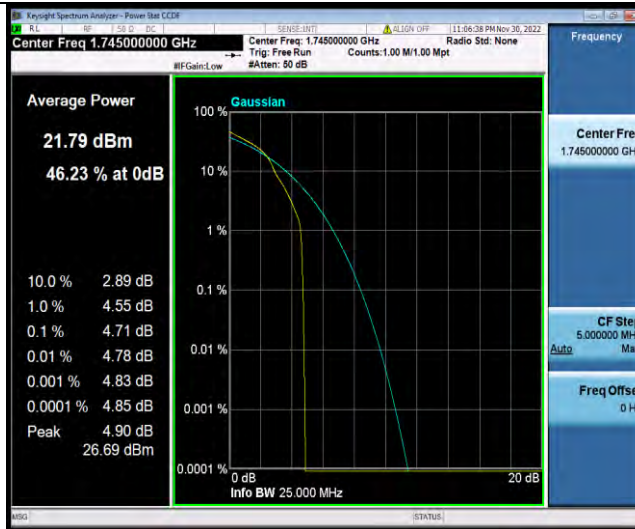

BUREAU VERITAS

Test Report No.: W7L-P22110036RF07

Band66-20MHz-16QAM-132322-100RB#0