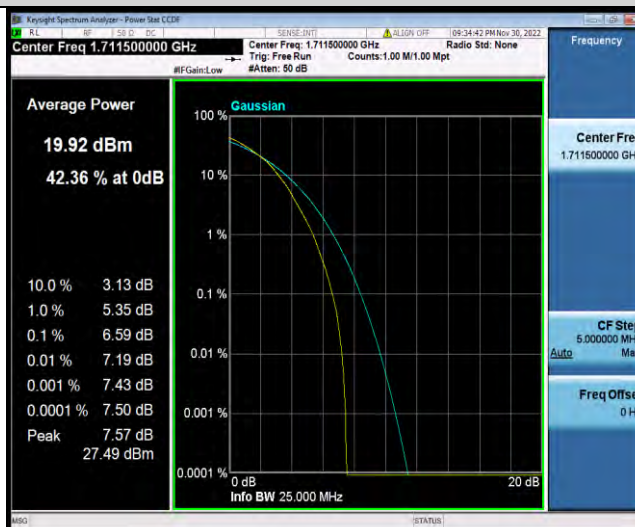

Band66-3MHz-64QAM-132322-1RB#0