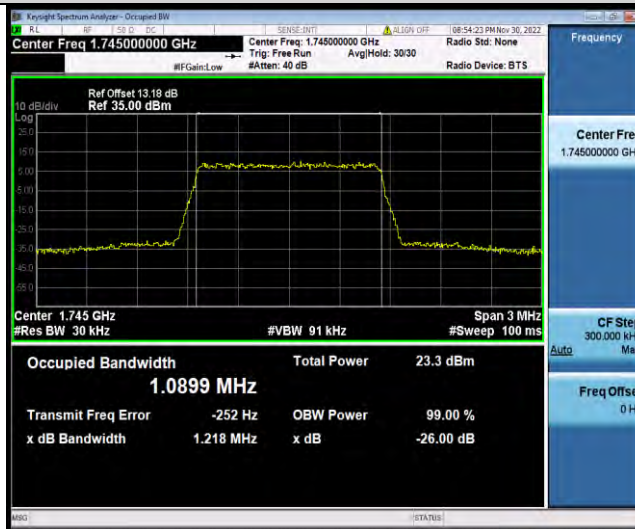

## Test Graphs

BUREAU VERITAS

Test Report No.: W7L-P22110036RF07

Band66-1.4MHz-16QAM-131979-6RB#0

Band66-1.4MHz-16QAM-132322-6RB#0

Band66-1.4MHz-16QAM-132665-6RB#0

BUREAU VERITAS