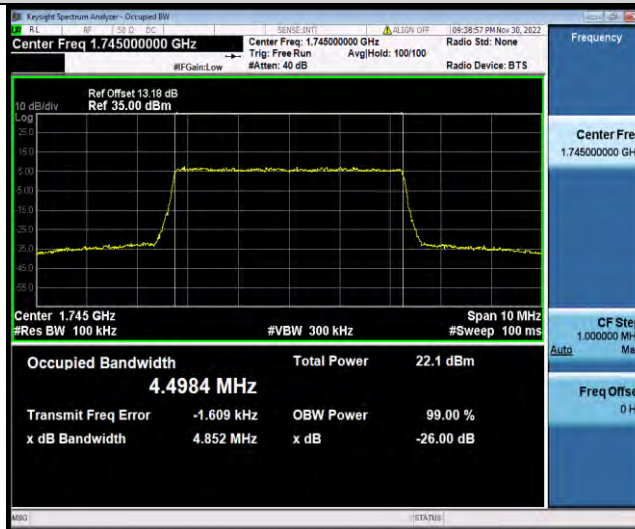

Band66-5MHz-16QAM-132322-25RB#0

Band66-5MHz-16QAM-132647-25RB#0

BUREAU VERITAS

Test Report No.: W7L-P22110036RF07

Band66-5MHz-64QAM-131997-25RB#0

Band66-5MHz-64QAM-132322-25RB#0

Band66-5MHz-64QAM-132647-25RB#0