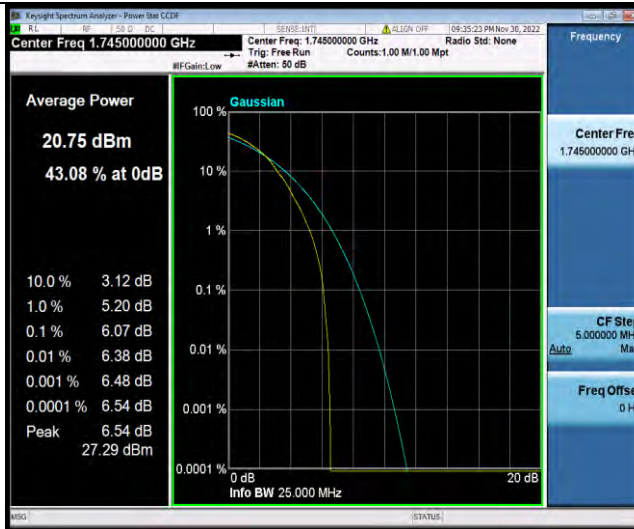

BUREAU VERITAS

Test Report No.: W7L-P22110036RF07

Band66-3MHz-64QAM-132322-15RB#0