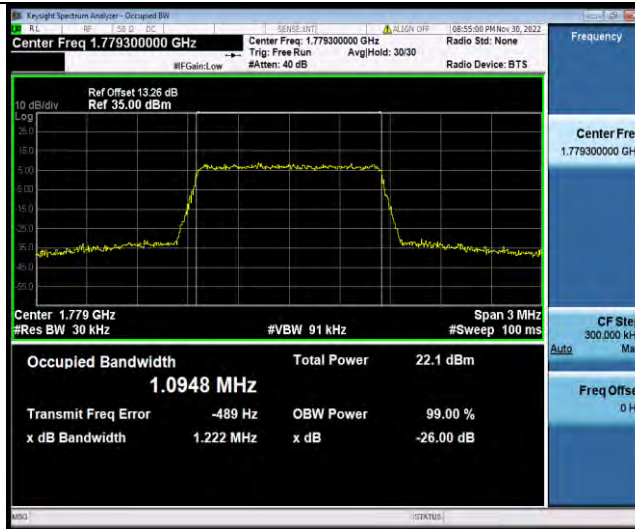

BUREAU VERITAS

Test Report No.: W7L-P22110036RF07

Band66-3MHz-QPSK-131987-15RB#0