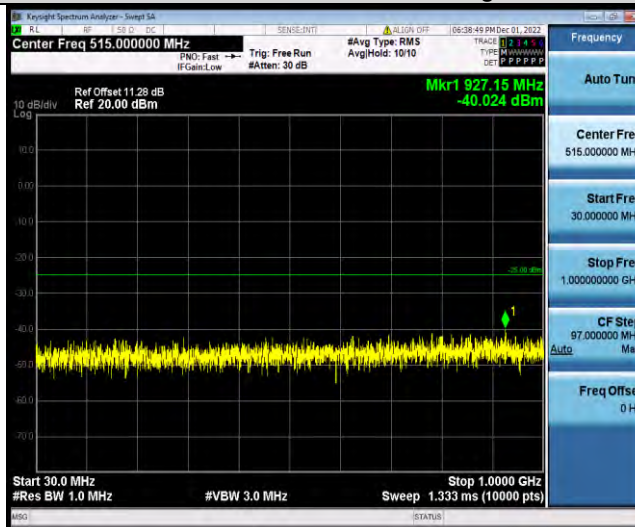

Band41-15MHz-64QAM-41515-1RB#0-Range2: 1000~27000MHz