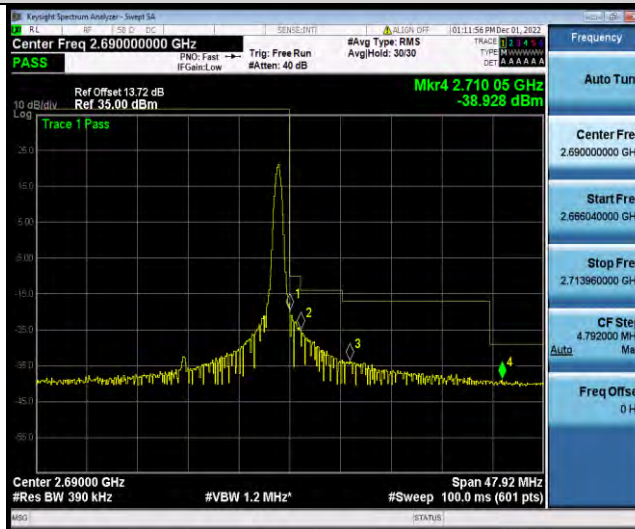

BUREAU VERITAS

Test Report No.: W7L-P22110036RF07

Band41-20MHz-64QAM-39750-100RB#0

Band41-20MHz-64QAM-41490-1RB#99

Band41-20MHz-64QAM-41490-100RB#0

BUREAU
VERITAS

Test Report No.: W7L-P22110036RF07

Test Report No.: W7L-P22110036RF07