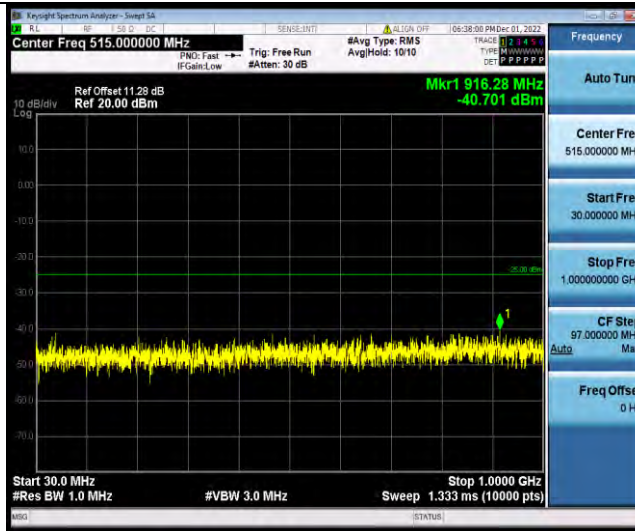

BUREAU VERITAS

Test Report No.: W7L-P22110036RF07

Band41-15MHz-64QAM-40620-1RB#0-Range2: 1000~27000MHz