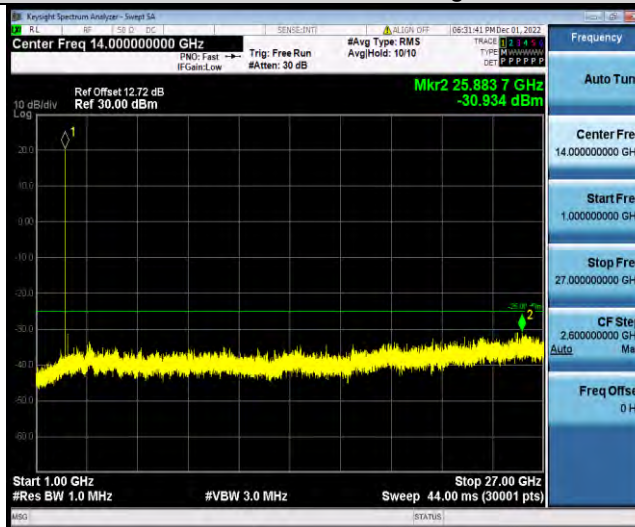

Band41-5MHz-16QAM-40620-1RB#0-Range1:30~1000MHz