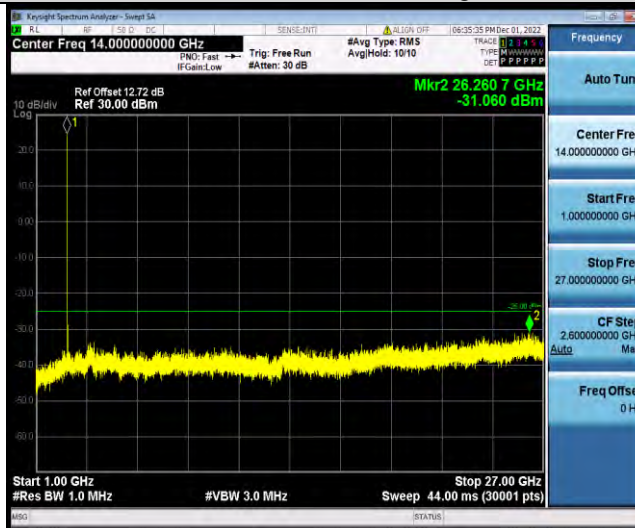

Band41-10MHz-64QAM-41540-1RB#0-Range1: 30~1000MHz