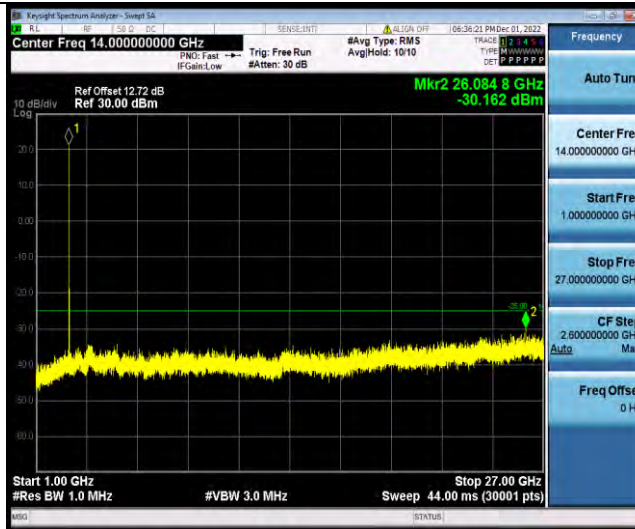

BUREAU VERITAS

Test Report No.: W7L-P22110036RF07

Band41-10MHz-64QAM-39700-1RB#0-Range1:30~1000MHz