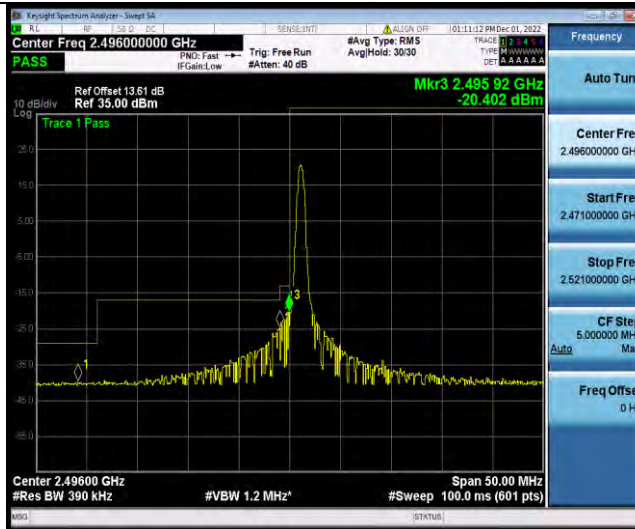

BUREAU VERITAS

Test Report No.: W7L-P22110036RF07

Band41-20MHz-64QAM-39750-100RB#0