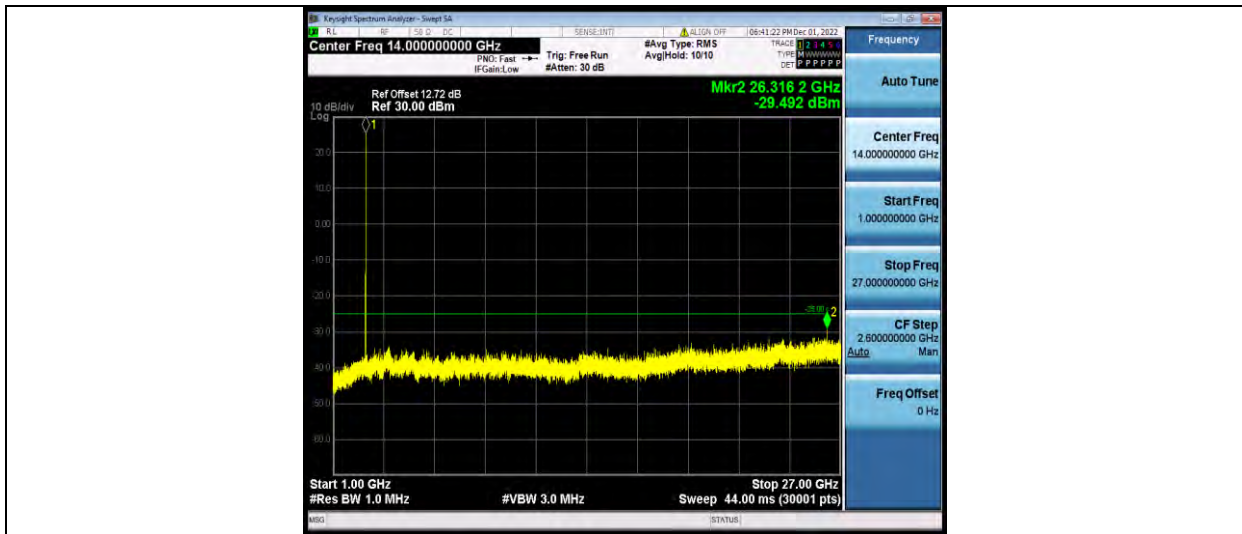

BUREAU
VERITAS

Test Report No.: W7L-P22110036RF07