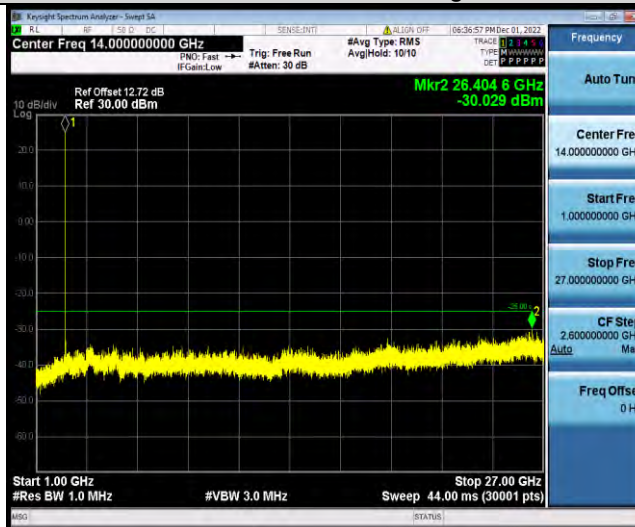

Band41-15MHz-QPSK-40620-1RB#0-Range1:30~1000MHz