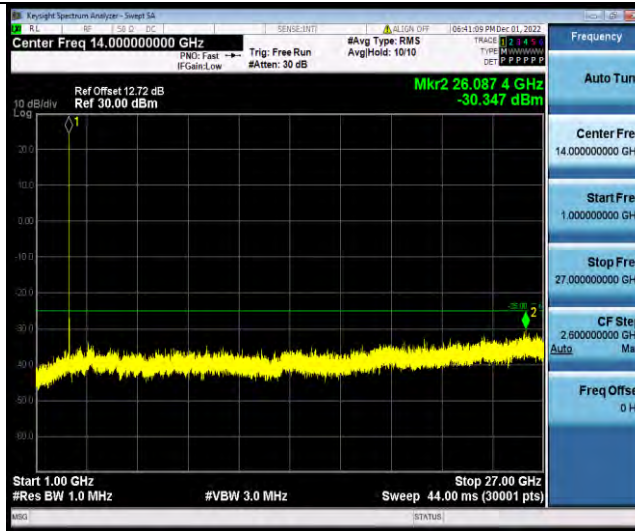

BUREAU VERITAS

Test Report No.: W7L-P22110036RF07

Band41-20MHz-64QAM-39750-1RB#0-Range1:30~1000MHz