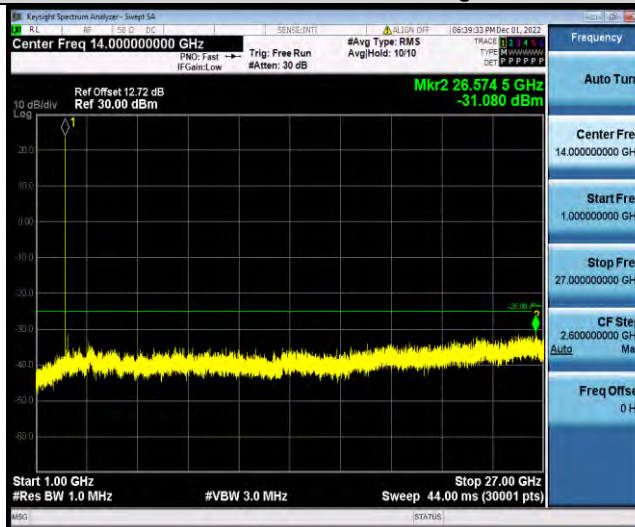

Band41-20MHz-16QAM-40620-1RB#0-Range1:30~1000MHz