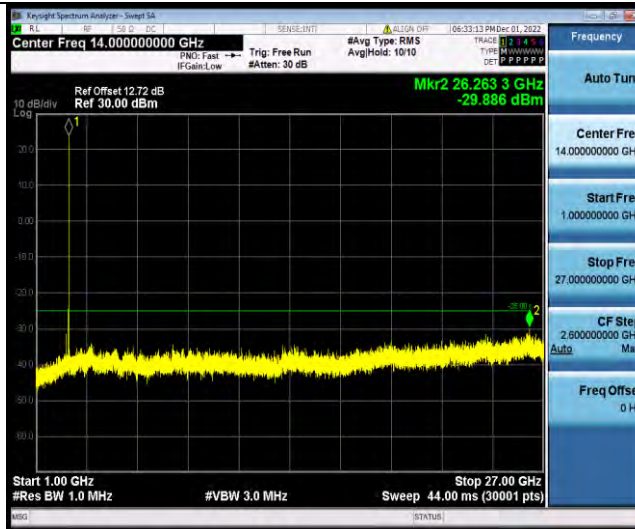

BUREAU VERITAS

Test Report No.: W7L-P22110036RF07

Band41-5MHz-16QAM-39675-1RB#0-Range1:30~1000MHz