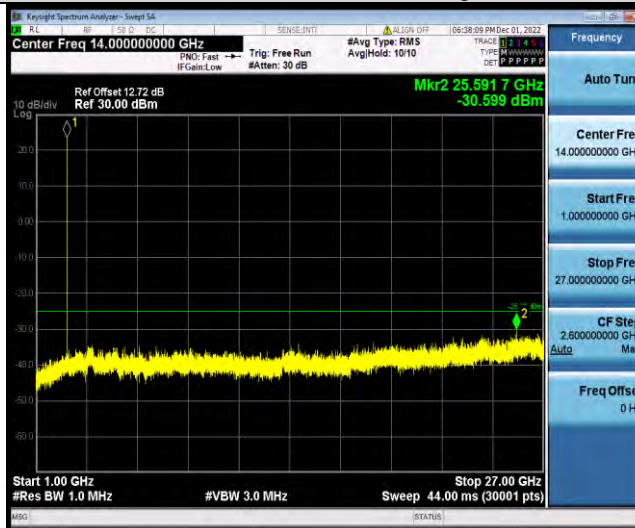

Band41-15MHz-64QAM-41515-1RB#0-Range1: 30~1000MHz