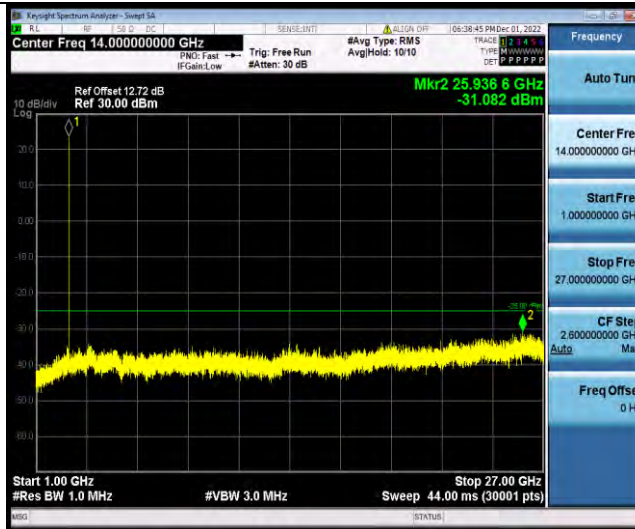

BUREAU VERITAS

Test Report No.: W7L-P22110036RF07

Band41-15MHz-64QAM-39725-1RB#0-Range1:30~1000MHz