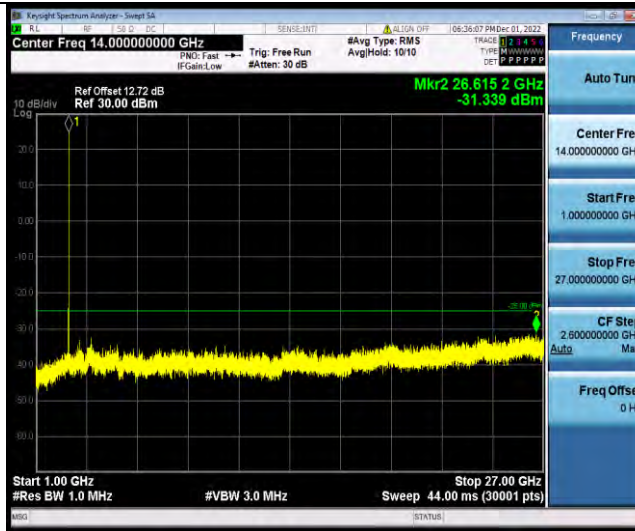

BUREAU VERITAS

Test Report No.: W7L-P22110036RF07

Band41-10MHz-16QAM-39700-1RB#0-Range1:30~1000MHz