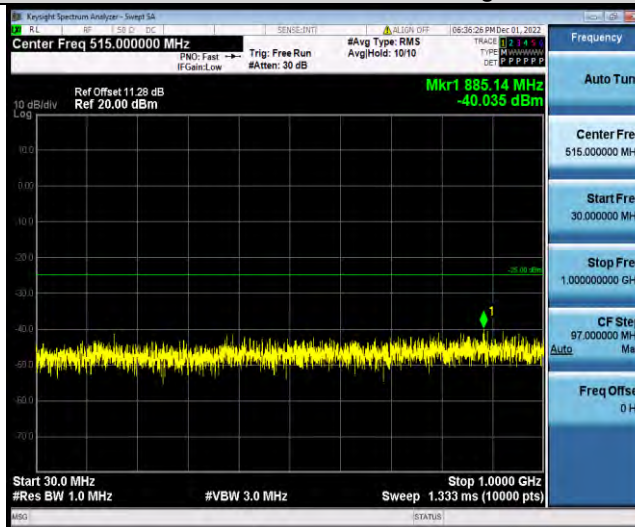

Band41-10MHz-64QAM-41540-1RB#0-Range2: 1000~27000MHz