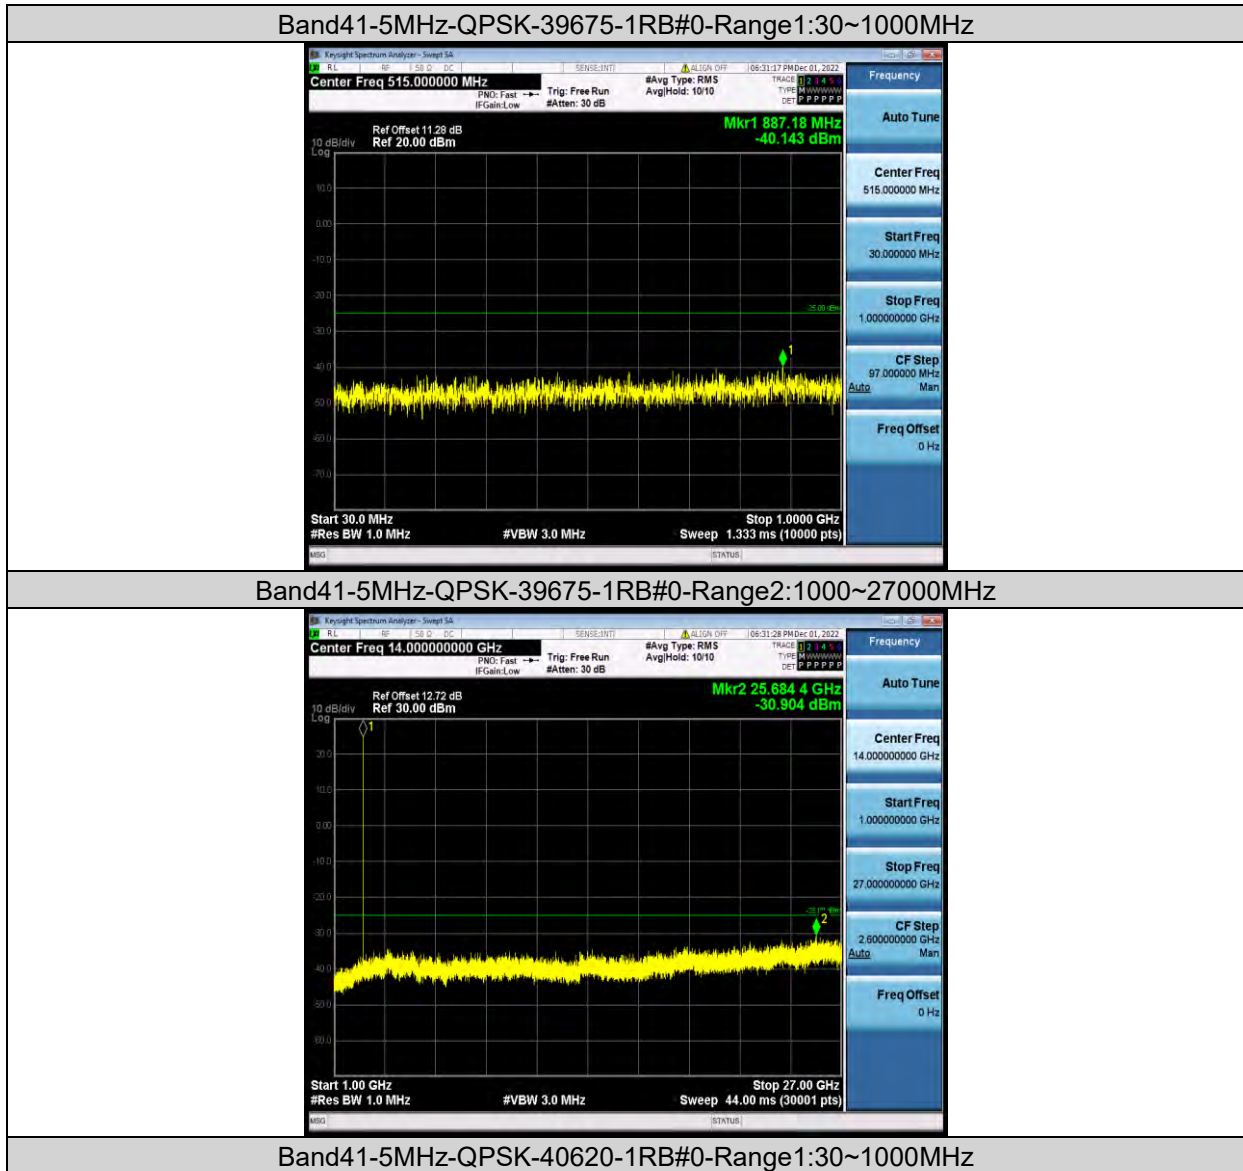

Test Graphs