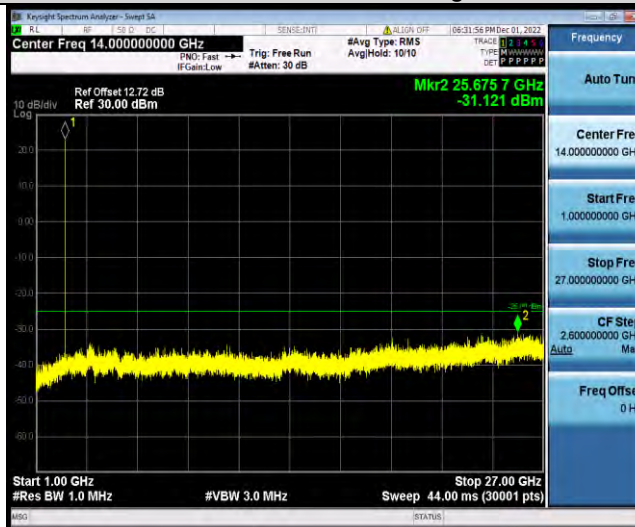

Band41-5MHz-64QAM-40620-1RB#0-Range1:30~1000MHz