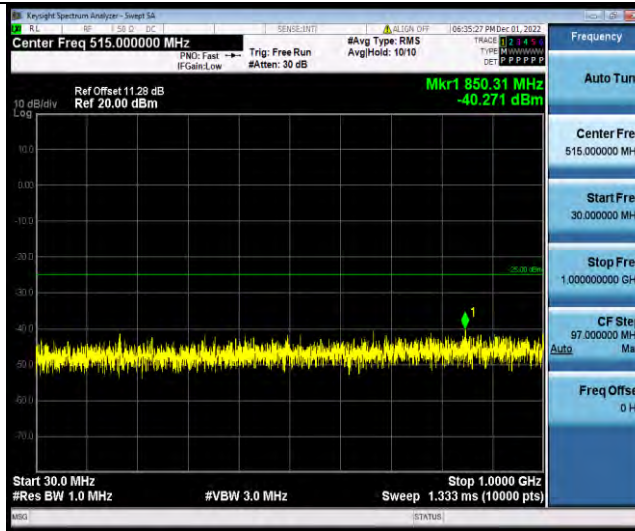

Test Report No.: W7L-P22110036RF07

Band41-10MHz-64QAM-39700-1RB#0-Range1:30~1000MHz

Band41-10MHz-64QAM-39700-1RB#0-Range2:1000~27000MHz

Band41-10MHz-64QAM-40620-1RB#0-Range1:30~1000MHz

BUREAU VERITAS

Test Report No.: W7L-P22110036RF07