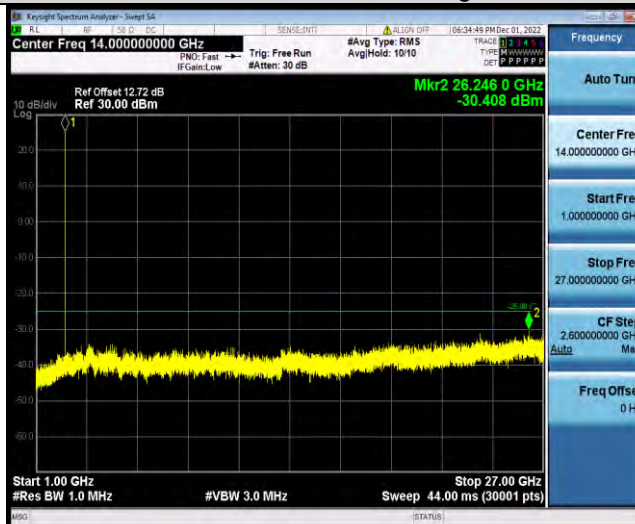

Band41-10MHz-64QAM-40620-1RB#0-Range1:30~1000MHz