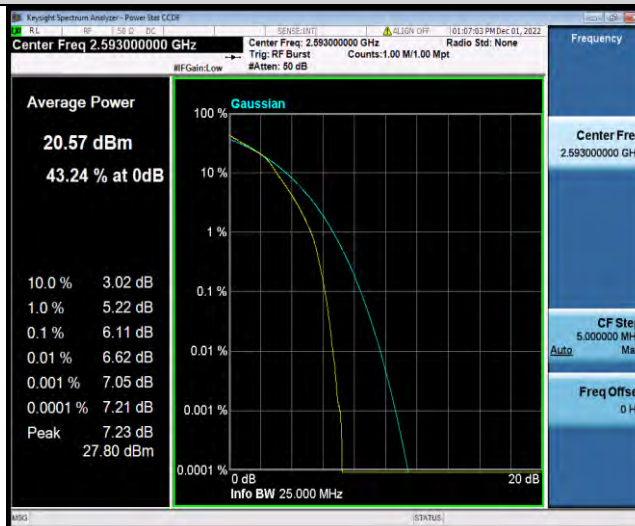

Band41-15MHz-16QAM-41515-1RB#0