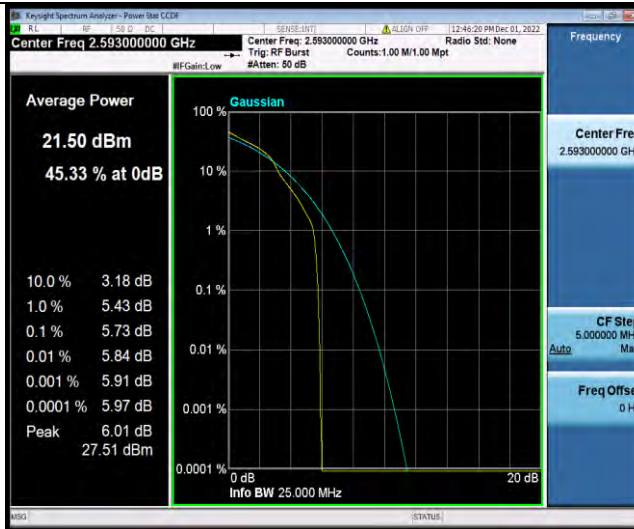

BUREAU VERITAS

Test Report No.: W7L-P22110036RF07

Band41-10MHz-16QAM-40620-50RB#0