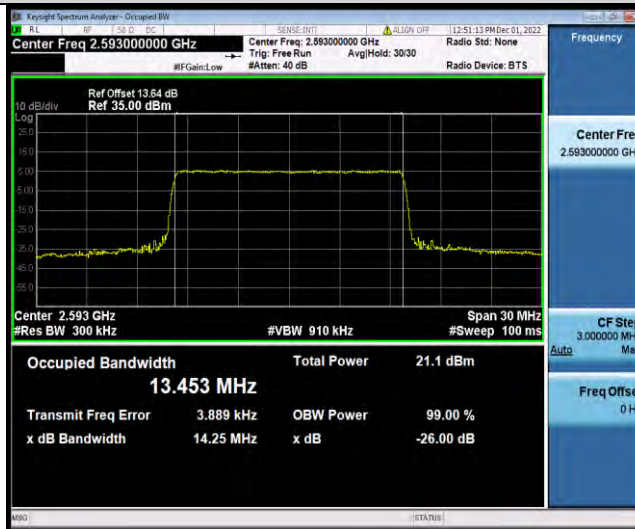

BUREAU VERITAS

Test Report No.: W7L-P22110036RF07

Band41-15MHz-16QAM-39725-75RB#0

Band41-15MHz-16QAM-40620-75RB#0

Band41-15MHz-16QAM-41515-75RB#0

BUREAU VERITAS

Test Report No.: W7L-P22110036RF07

Band41-15MHz-64QAM-39725-75RB#0