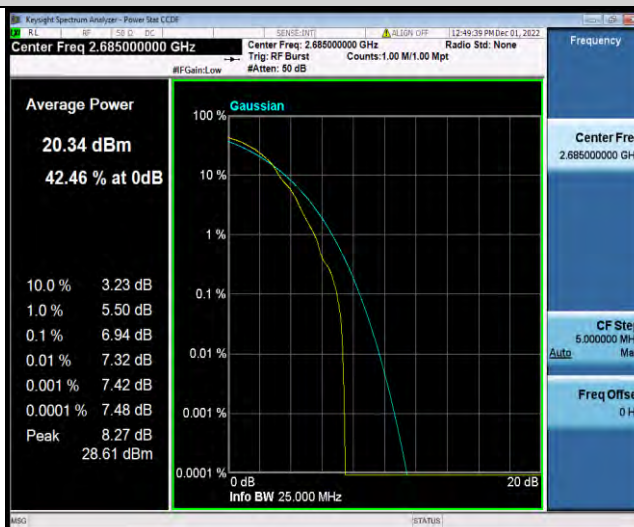

Band41-10MHz-64QAM-39700-50RB#0

Band41-10MHz-64QAM-40620-1RB#0

BUREAU
VERITAS

Test Report No.: W7L-P22110036RF07

Band41-10MHz-64QAM-40620-50RB#0

Band41-10MHz-64QAM-41540-1RB#0

Band41-10MHz-64QAM-41540-50RB#0