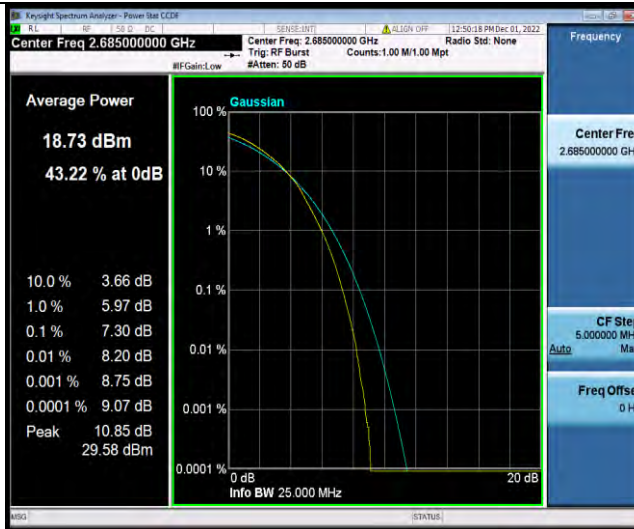

BUREAU VERITAS

Test Report No.: W7L-P22110036RF07

Band41-15MHz-QPSK-39725-1RB#0

Band41-15MHz-QPSK-39725-75RB#0

Band41-15MHz-QPSK-40620-1RB#0

BUREAU
VERITAS

Test Report No.: W7L-P22110036RF07

Band41-15MHz-QPSK-40620-75RB#0