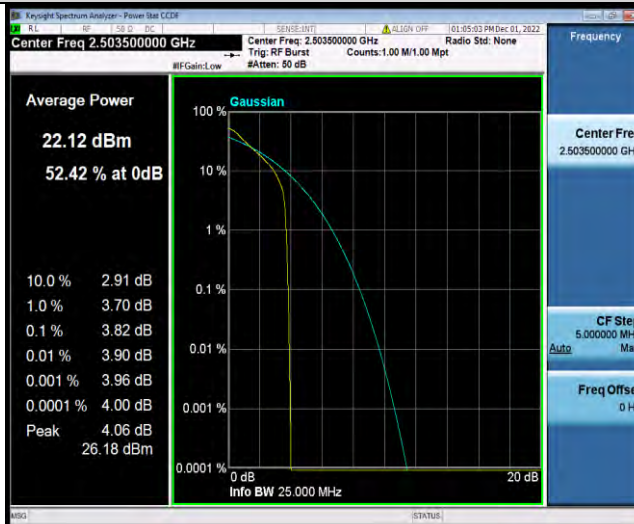

Band41-15MHz-QPSK-39725-75RB#0