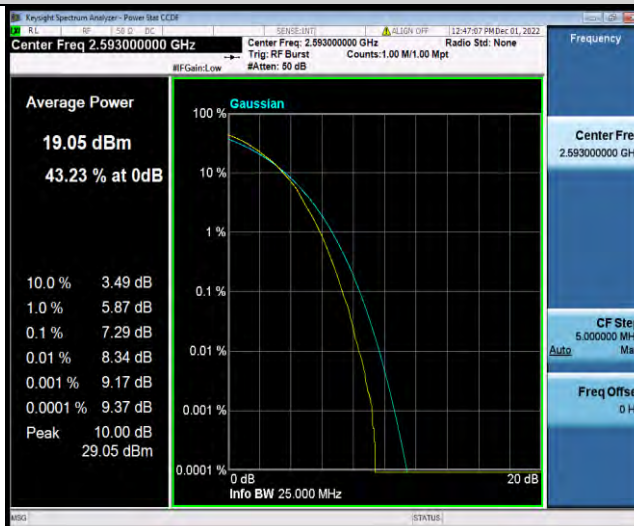

Band41-10MHz-64QAM-39700-50RB#0

Band41-10MHz-64QAM-40620-1RB#0

BUREAU
VERITAS

Test Report No.: W7L-P22110036RF07

Band41-10MHz-64QAM-40620-50RB#0

Band41-10MHz-64QAM-41540-1RB#0

Band41-10MHz-64QAM-41540-50RB#0