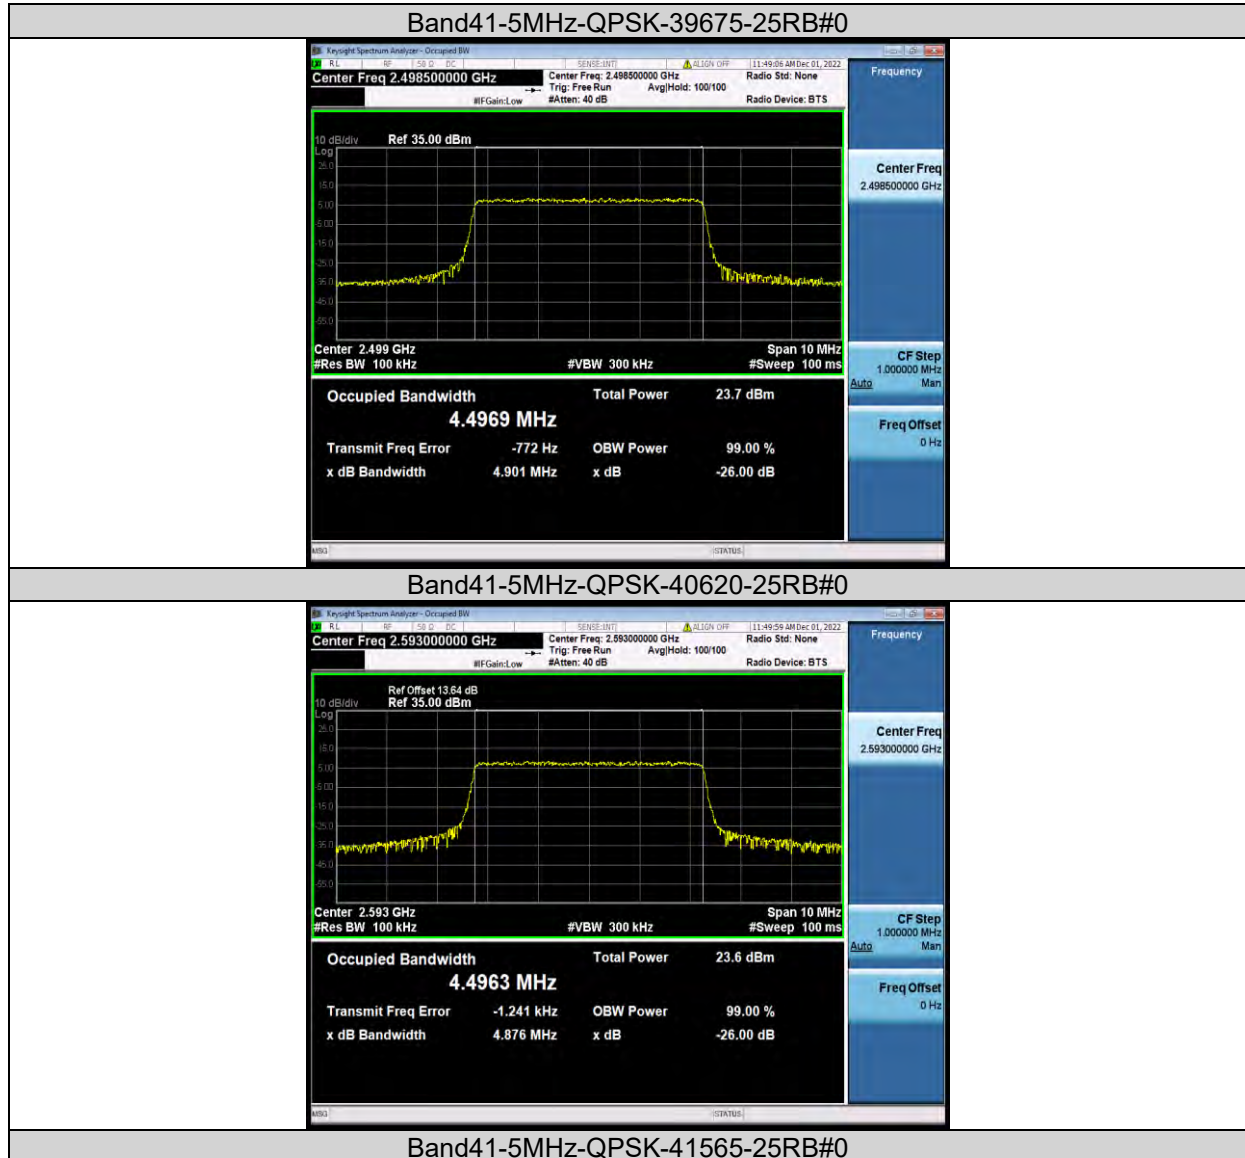

Test Graphs