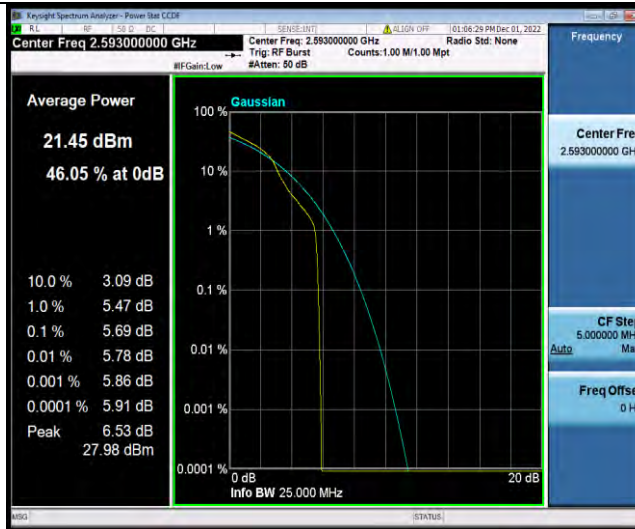

BUREAU
VERITAS

Test Report No.: W7L-P22110036RF07

Band41-15MHz-16QAM-40620-75RB#0