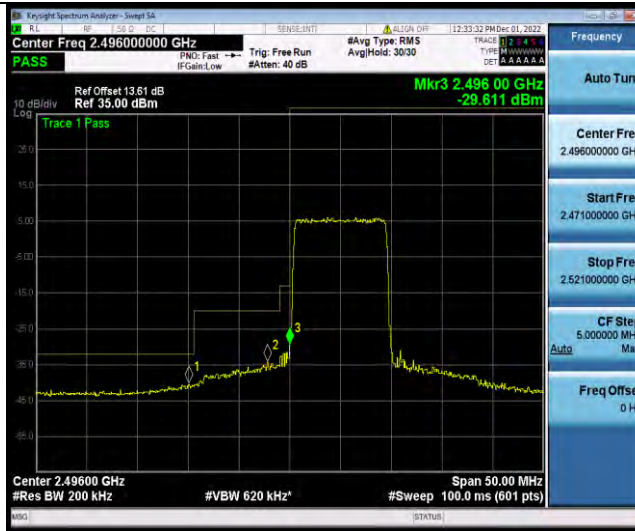

Band41-10MHz-16QAM-39700-1RB#0

Band41-10MHz-16QAM-39700-50RB#0

BUREAU VERITAS

Test Report No.: W7L-P22110036RF07

Band41-10MHz-16QAM-41540-1RB#49

Band41-10MHz-16QAM-41540-50RB#0

Band41-10MHz-64QAM-39700-1RB#0