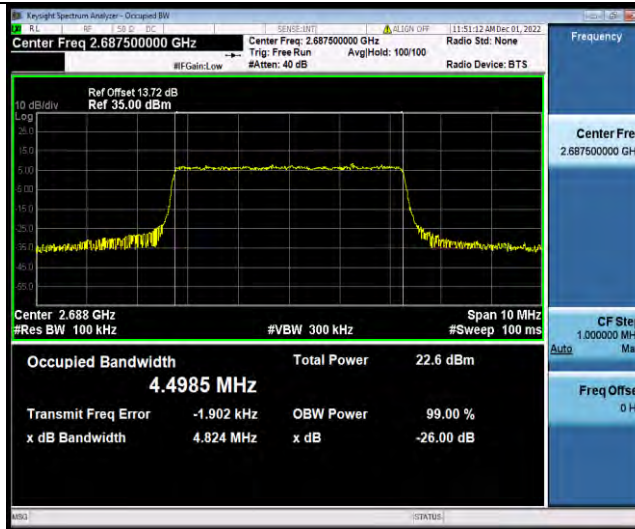

Test Graphs

BUREAU VERITAS

Test Report No.: W7L-P22110036RF07

Band41-5MHz-16QAM-39675-25RB#0

Band41-5MHz-16QAM-40620-25RB#0

Band41-5MHz-16QAM-41565-25RB#0

BUREAU VERITAS

Test Report No.: W7L-P22110036RF07