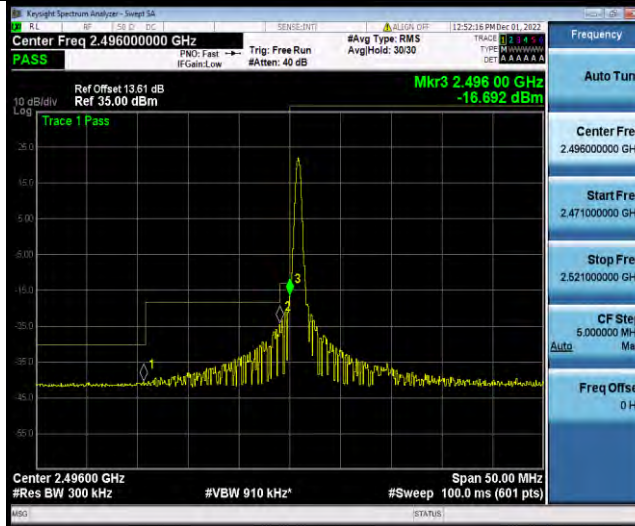

BUREAU VERITAS

Test Report No.: W7L-P22110036RF07

Band41-10MHz-64QAM-39700-50RB#0

Band41-10MHz-64QAM-41540-1RB#49

Band41-10MHz-64QAM-41540-50RB#0

BUREAU VERITAS

Test Report No.: W7L-P22110036RF07

Band41-15MHz-QPSK-39725-1RB#0