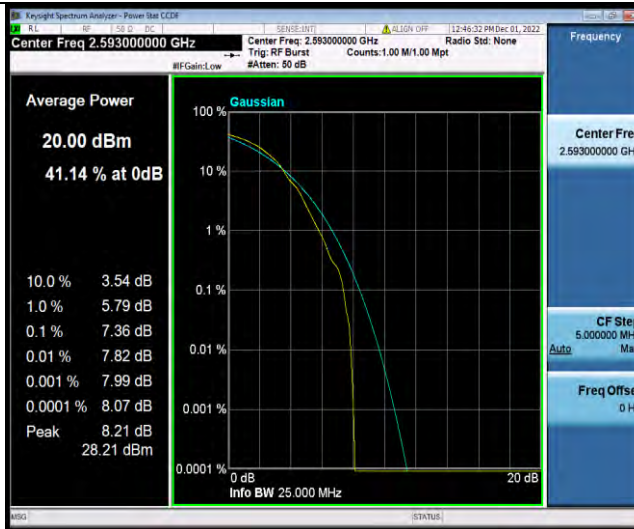

Band41-10MHz-64QAM-39700-50RB#0

Band41-10MHz-64QAM-40620-1RB#0

BUREAU
VERITAS

Test Report No.: W7L-P22110036RF07

Band41-10MHz-64QAM-40620-50RB#0

Band41-10MHz-64QAM-41540-1RB#0

Band41-10MHz-64QAM-41540-50RB#0