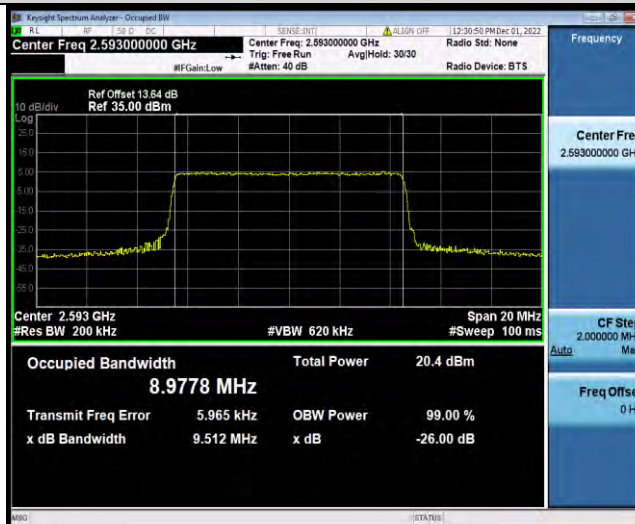

Band41-10MHz-64QAM-41540-50RB#0