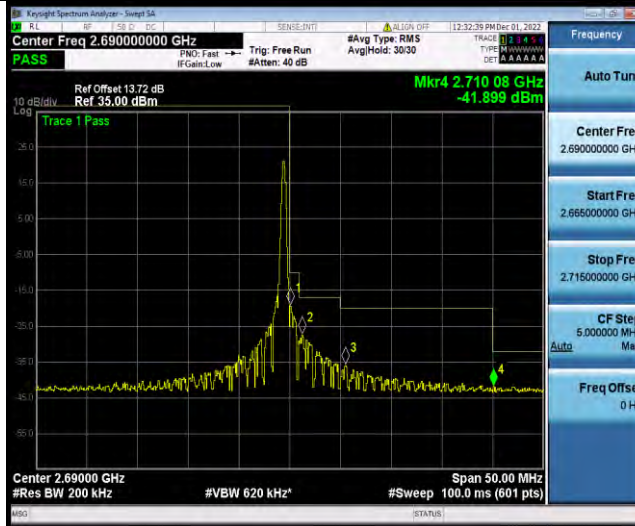

Band41-10MHz-16QAM-39700-1RB#0

Band41-10MHz-16QAM-39700-50RB#0

BUREAU VERITAS

Test Report No.: W7L-P22110036RF07

Band41-10MHz-16QAM-41540-1RB#49

Band41-10MHz-16QAM-41540-50RB#0

Band41-10MHz-64QAM-39700-1RB#0