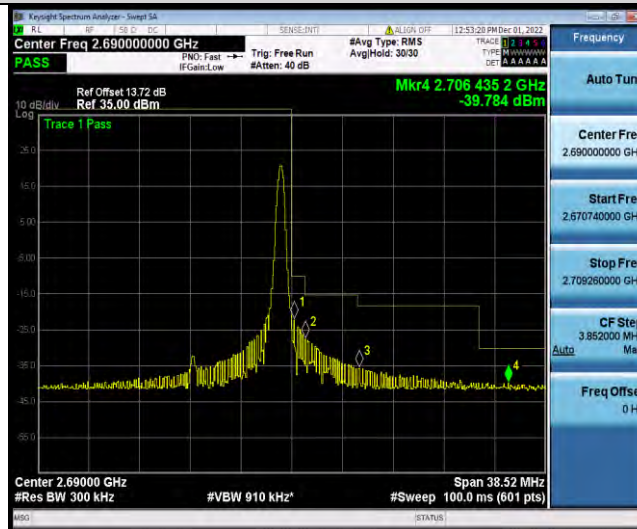

Band41-15MHz-64QAM-41515-75RB#0