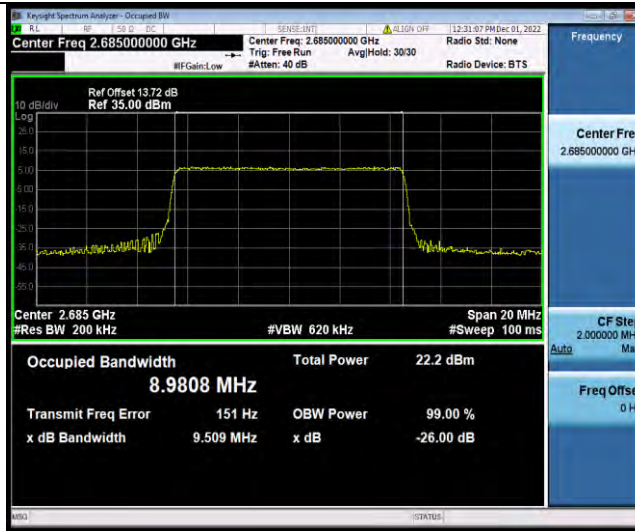

BUREAU VERITAS

Test Report No.: W7L-P22110036RF07

Band41-10MHz-16QAM-39700-50RB#0