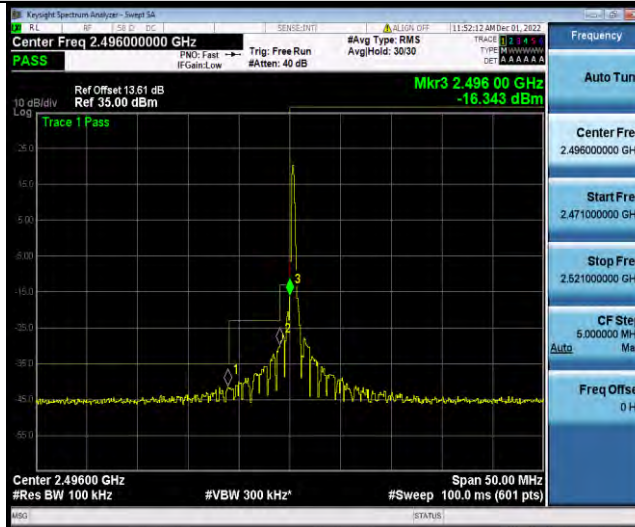

Test Graphs

BUREAU VERITAS

Test Report No.: W7L-P22110036RF07

Band41-5MHz-QPSK-41565-25RB#0

Band41-5MHz-16QAM-39675-1RB#0

Band41-5MHz-16QAM-39675-25RB#0

BUREAU VERITAS

Test Report No.: W7L-P22110036RF07