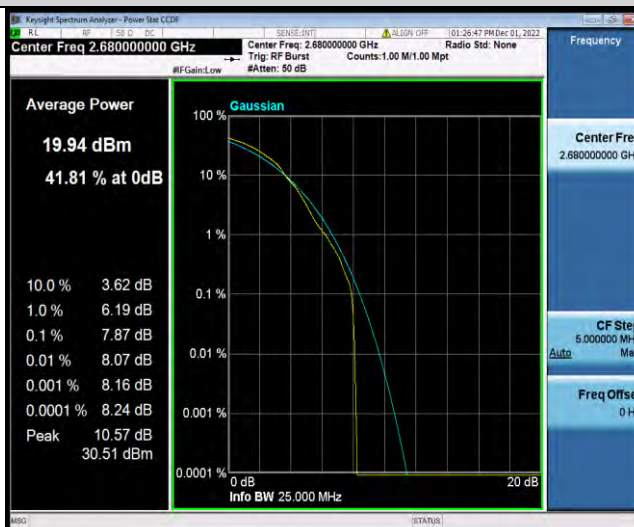

Band41-20MHz-64QAM-39750-100RB#0

Band41-20MHz-64QAM-40620-1RB#0

BUREAU VERITAS

Test Report No.: W7L-P22110036RF07

Band41-20MHz-64QAM-40620-100RB#0

Band41-20MHz-64QAM-41490-1RB#0

Band41-20MHz-64QAM-41490-100RB#0