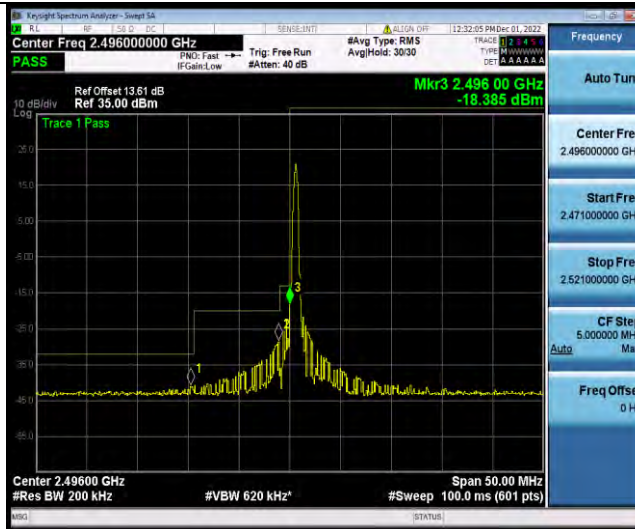

BUREAU VERITAS

Test Report No.: W7L-P22110036RF07

Band41-10MHz-64QAM-39700-50RB#0