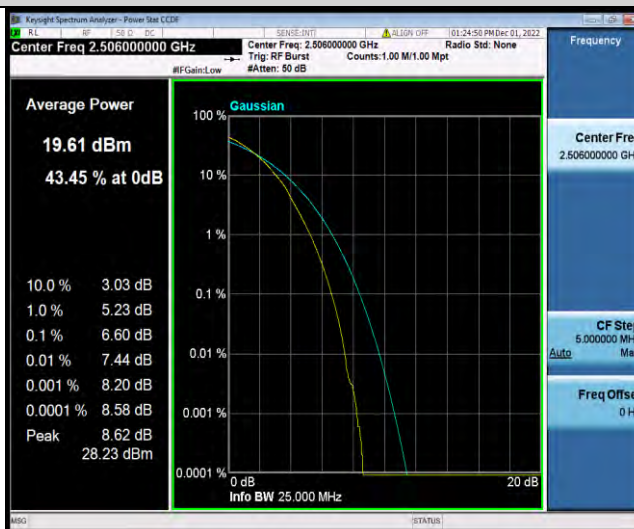

Band41-20MHz-64QAM-40620-1RB#0