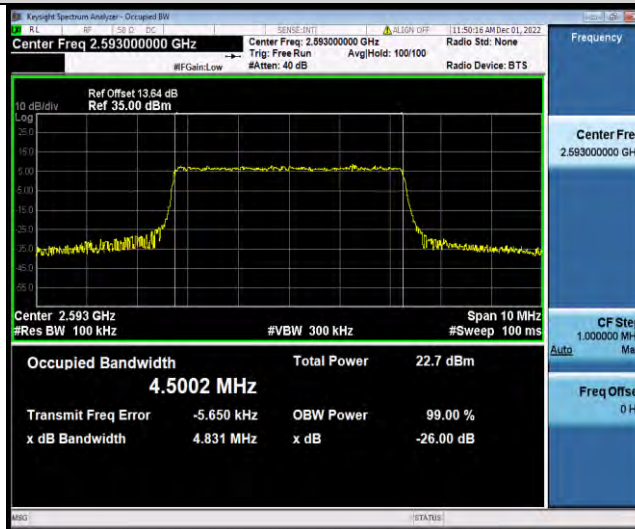

Test Graphs

BUREAU VERITAS

Test Report No.: W7L-P22110036RF07

Band41-5MHz-16QAM-39675-25RB#0

Band41-5MHz-16QAM-40620-25RB#0

Band41-5MHz-16QAM-41565-25RB#0

BUREAU VERITAS

Test Report No.: W7L-P22110036RF07