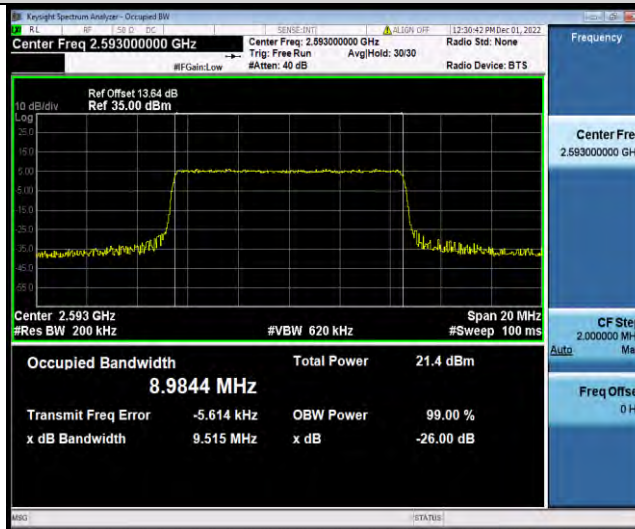

BUREAU VERITAS

Test Report No.: W7L-P22110036RF07

Band41-10MHz-16QAM-39700-50RB#0

Band41-10MHz-16QAM-40620-50RB#0

Band41-10MHz-16QAM-41540-50RB#0

BUREAU VERITAS

Test Report No.: W7L-P22110036RF07

Band41-10MHz-64QAM-39700-50RB#0