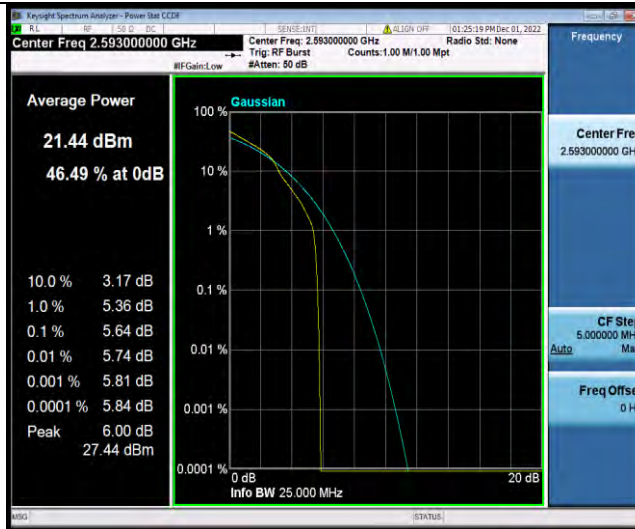

BUREAU VERITAS

Test Report No.: W7L-P22110036RF07

Band41-20MHz-16QAM-40620-100RB#0