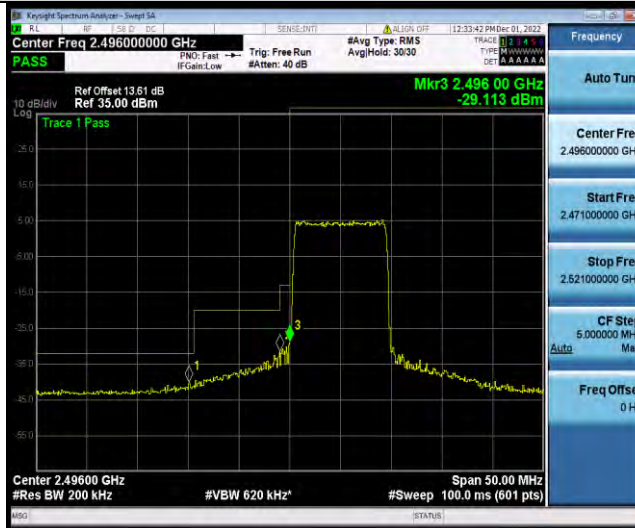

Band41-10MHz-64QAM-41540-1RB#49