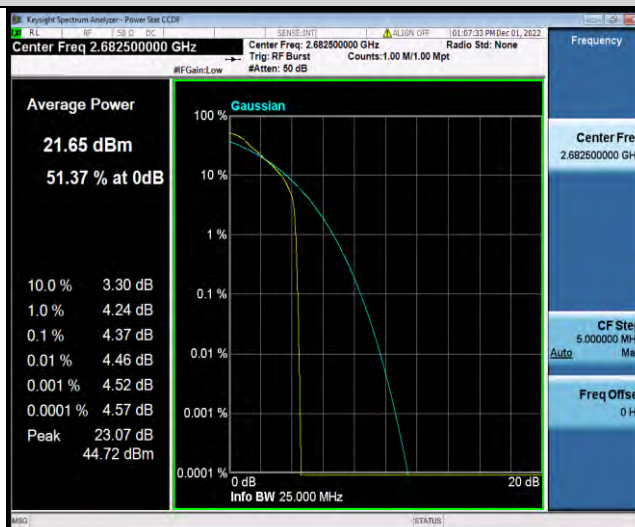

Band41-15MHz-QPSK-41515-75RB#0