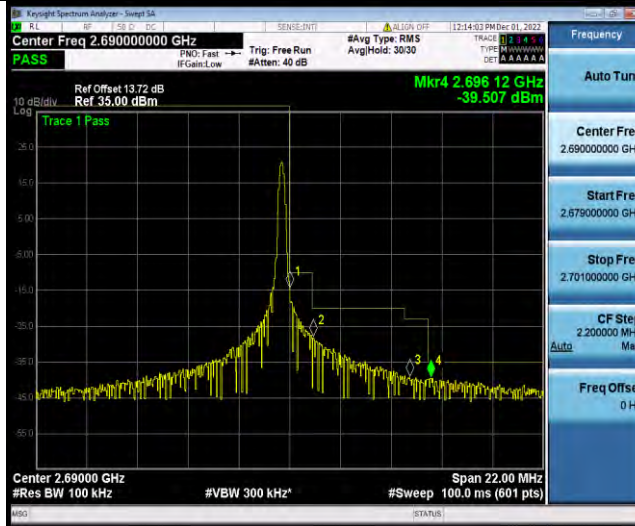

Band41-5MHz-16QAM-41565-25RB#0