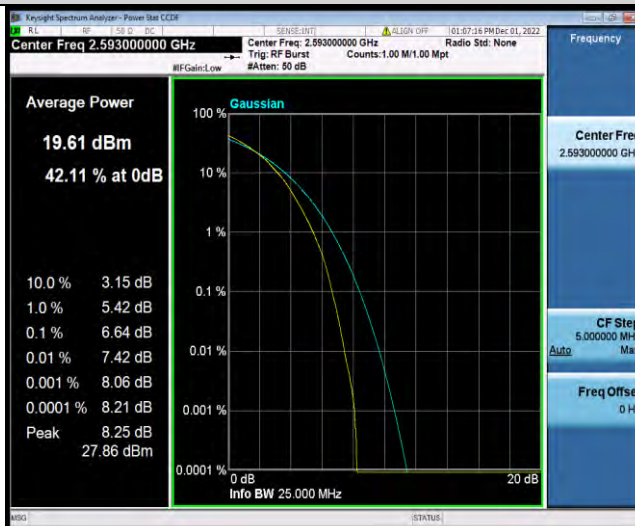

Band41-15MHz-64QAM-39725-75RB#0

Band41-15MHz-64QAM-40620-1RB#0

BUREAU
VERITAS

Test Report No.: W7L-P22110036RF07

Band41-15MHz-64QAM-40620-75RB#0

Band41-15MHz-64QAM-41515-1RB#0

Band41-15MHz-64QAM-41515-75RB#0