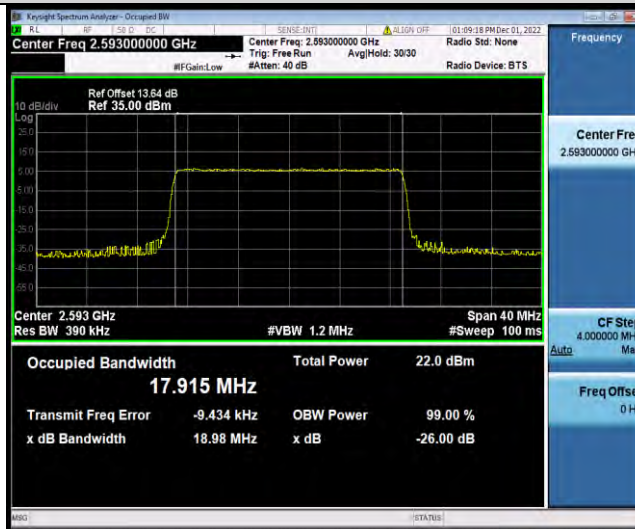

Band41-15MHz-64QAM-40620-75RB#0

Band41-15MHz-64QAM-41515-75RB#0

BUREAU VERITAS

Test Report No.: W7L-P22110036RF07

Band41-20MHz-QPSK-39750-100RB#0

Band41-20MHz-QPSK-40620-100RB#0

Band41-20MHz-QPSK-41490-100RB#0