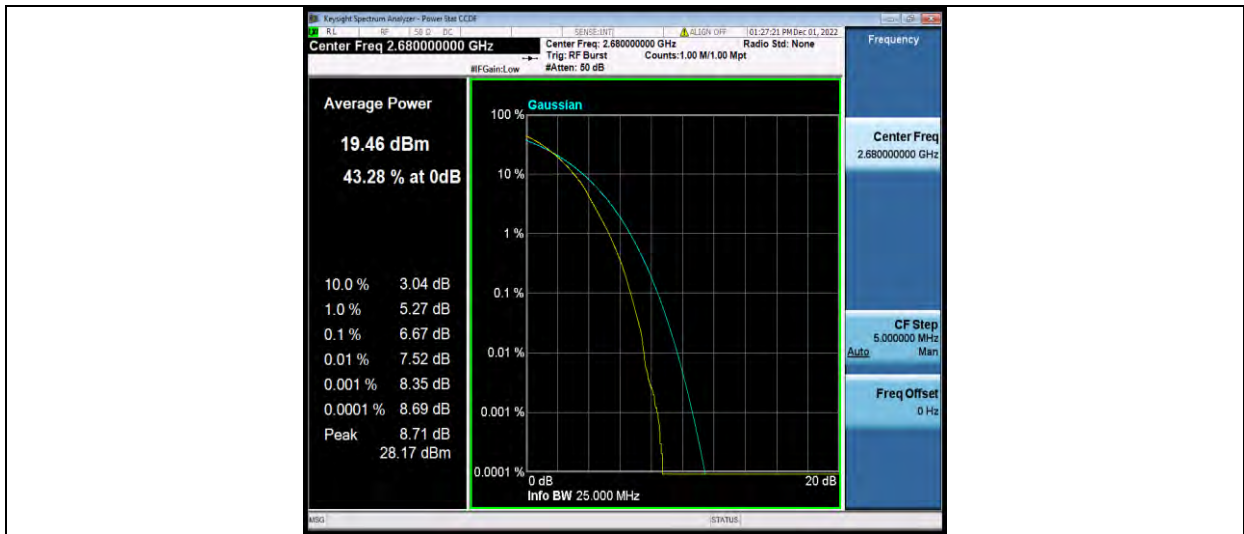

BUREAU
VERITAS

Test Report No.: W7L-P22110036RF07