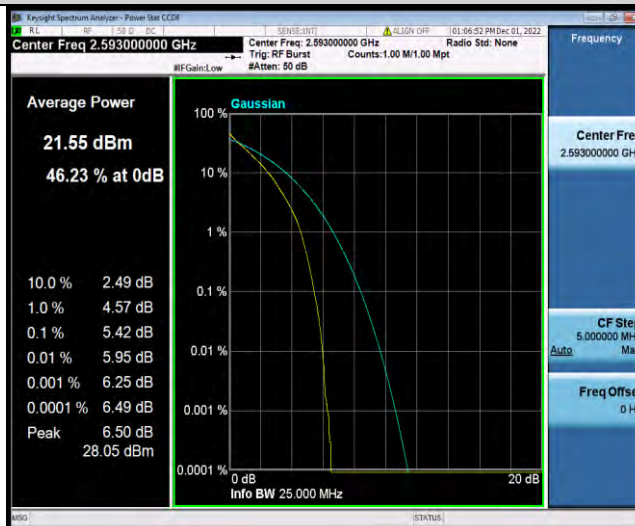

BUREAU VERITAS

Test Report No.: W7L-P22110036RF07

Band41-15MHz-QPSK-39725-1RB#0

Band41-15MHz-QPSK-39725-75RB#0

Band41-15MHz-QPSK-40620-1RB#0

BUREAU
VERITAS

Test Report No.: W7L-P22110036RF07

Band41-15MHz-QPSK-40620-75RB#0