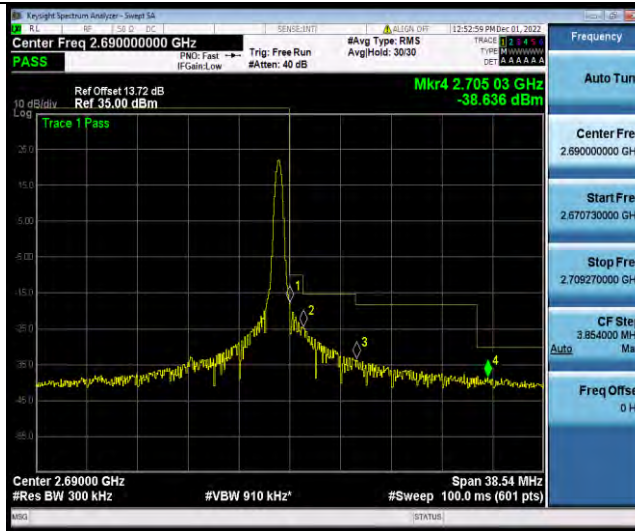

Band41-15MHz-QPSK-39725-75RB#0

Band41-15MHz-QPSK-41515-1RB#74

BUREAU VERITAS

Test Report No.: W7L-P22110036RF07

Band41-15MHz-QPSK-41515-75RB#0

Band41-15MHz-16QAM-39725-1RB#0

Band41-15MHz-16QAM-39725-75RB#0

BUREAU VERITAS