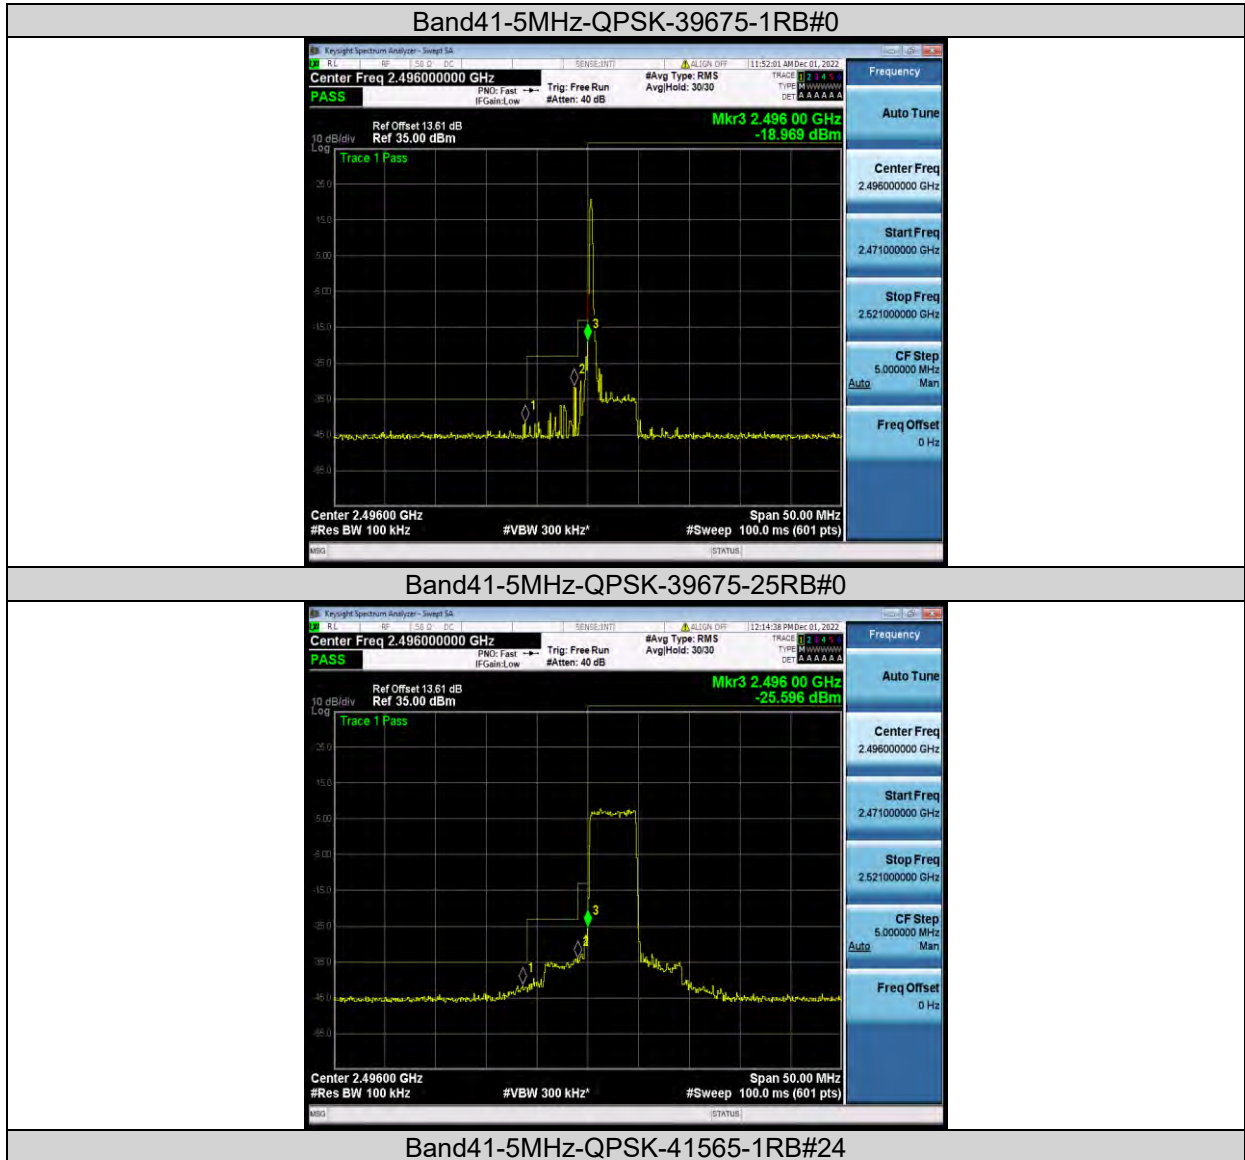

**BUREAU
VERITAS**

Test Report No.: W7L-P22110036RF07

Band41	20MHz	64QAM	39750	1RB#0	-39.89,-24.95,-20.40	PASS
Band41	20MHz	64QAM	39750	100RB#0	-39.88,-33.21,-31.10	PASS
Band41	20MHz	64QAM	41490	1RB#99	-19.81,-25.21,-33.77,-38.93	PASS
Band41	20MHz	64QAM	41490	100RB#0	-29.29,-32.02,-33.11,-38.46	PASS

Test Graphs