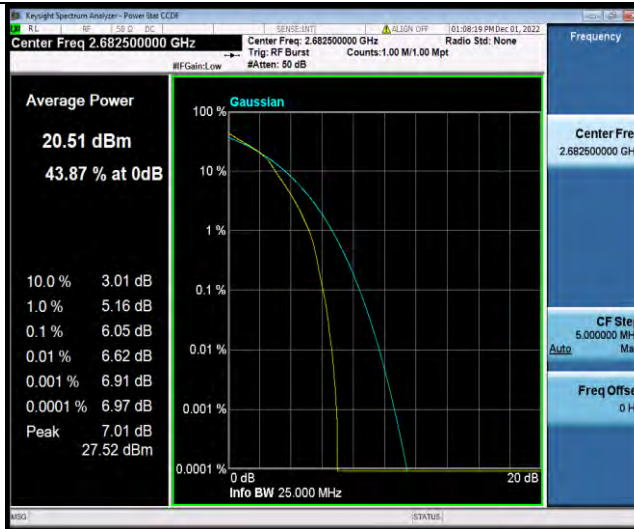

Test Report No.: W7L-P22110036RF07

Band41-15MHz-16QAM-40620-75RB#0

Band41-15MHz-16QAM-41515-1RB#0

Band41-15MHz-16QAM-41515-75RB#0

BUREAU
VERITAS

Test Report No.: W7L-P22110036RF07

Band41-15MHz-64QAM-39725-1RB#0