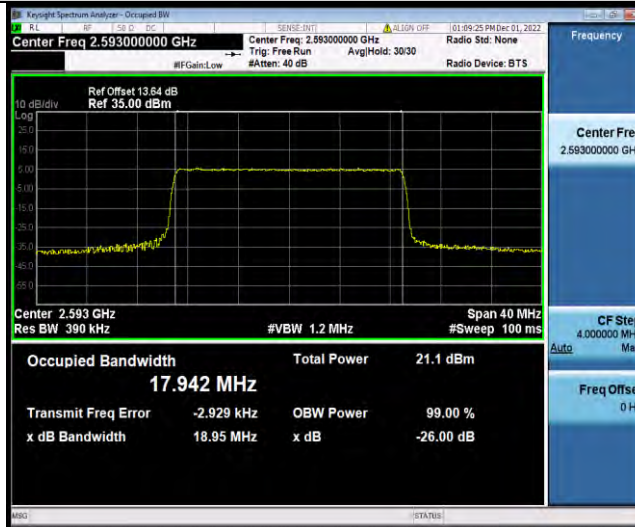

BUREAU VERITAS

Test Report No.: W7L-P22110036RF07

Band41-20MHz-16QAM-39750-100RB#0

Band41-20MHz-16QAM-40620-100RB#0

Band41-20MHz-16QAM-41490-100RB#0

BUREAU VERITAS

Test Report No.: W7L-P22110036RF07

Band41-20MHz-64QAM-39750-100RB#0