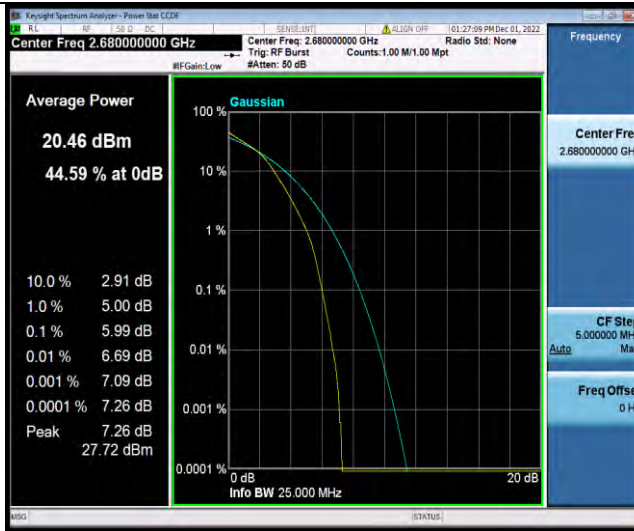

BUREAU VERITAS

Test Report No.: W7L-P22110036RF07

Band41-20MHz-16QAM-40620-100RB#0

Band41-20MHz-16QAM-41490-1RB#0

Band41-20MHz-16QAM-41490-100RB#0

BUREAU VERITAS

Test Report No.: W7L-P22110036RF07

Band41-20MHz-64QAM-39750-1RB#0