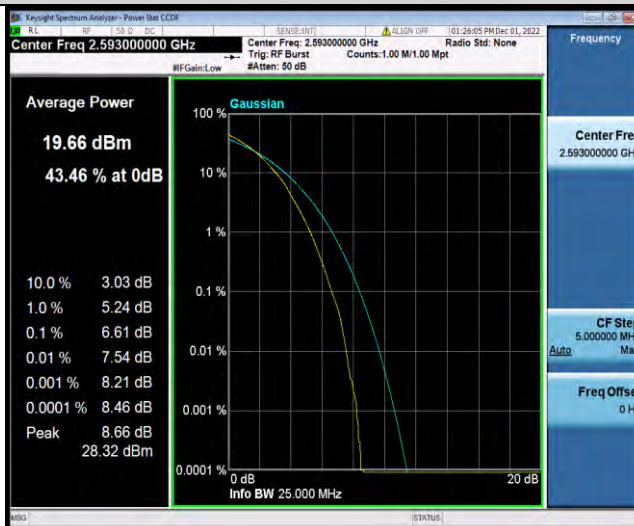

Band41-20MHz-64QAM-39750-100RB#0

Band41-20MHz-64QAM-40620-1RB#0

BUREAU VERITAS

Test Report No.: W7L-P22110036RF07

Band41-20MHz-64QAM-40620-100RB#0

Band41-20MHz-64QAM-41490-1RB#0

Band41-20MHz-64QAM-41490-100RB#0