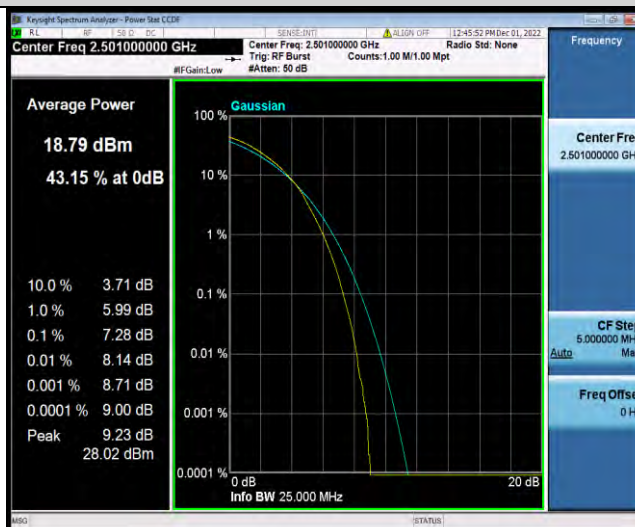

Band41-10MHz-64QAM-40620-1RB#0