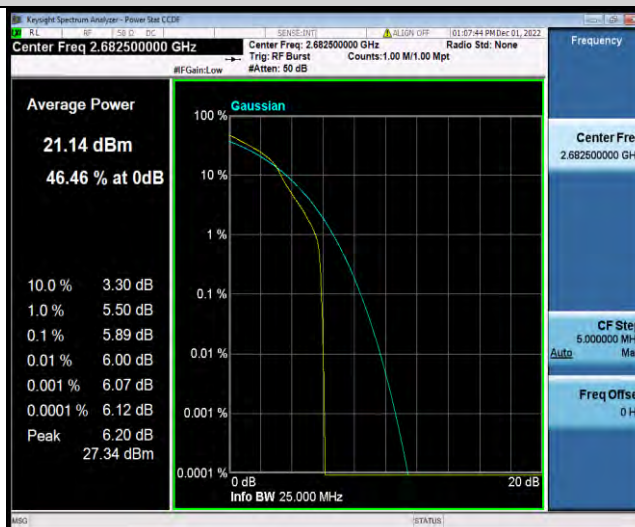

Band41-15MHz-16QAM-41515-75RB#0