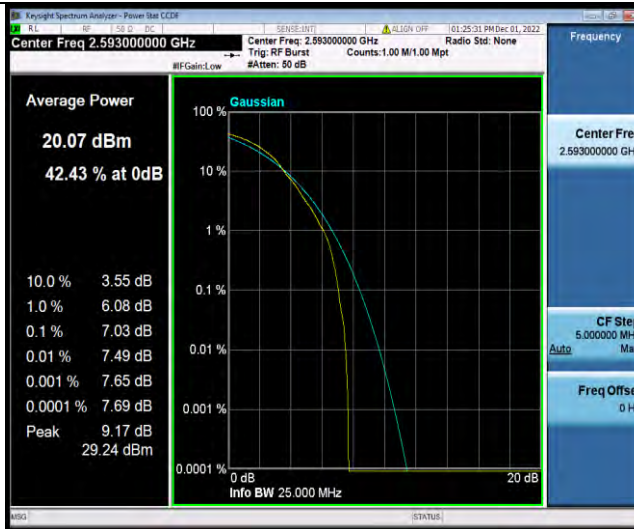

Band41-20MHz-64QAM-39750-100RB#0

Band41-20MHz-64QAM-40620-1RB#0

BUREAU VERITAS

Test Report No.: W7L-P22110036RF07

Band41-20MHz-64QAM-40620-100RB#0

Band41-20MHz-64QAM-41490-1RB#0

Band41-20MHz-64QAM-41490-100RB#0