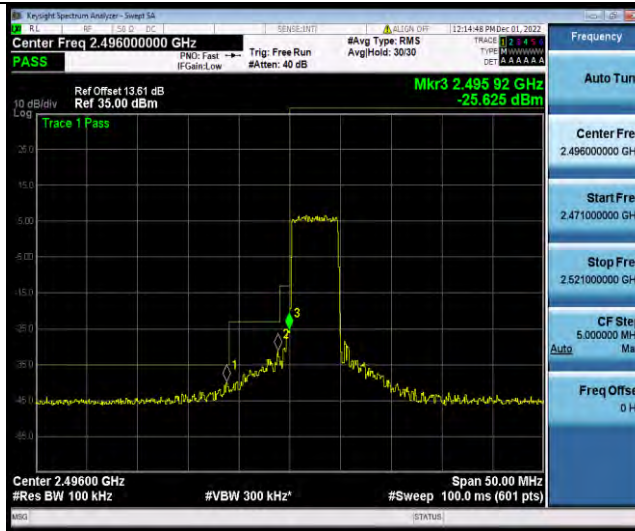

Test Graphs

BUREAU VERITAS

Test Report No.: W7L-P22110036RF07

Band41-5MHz-QPSK-41565-25RB#0

Band41-5MHz-16QAM-39675-1RB#0

Band41-5MHz-16QAM-39675-25RB#0

BUREAU VERITAS

Test Report No.: W7L-P22110036RF07