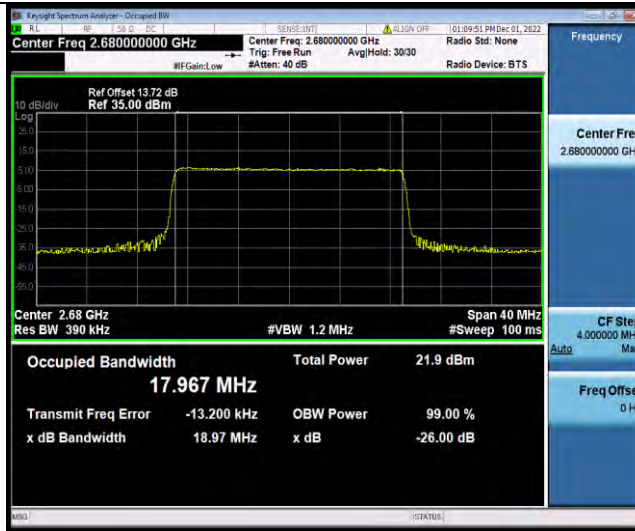

BUREAU VERITAS

Test Report No.: W7L-P22110036RF07

Band41-20MHz-16QAM-39750-100RB#0