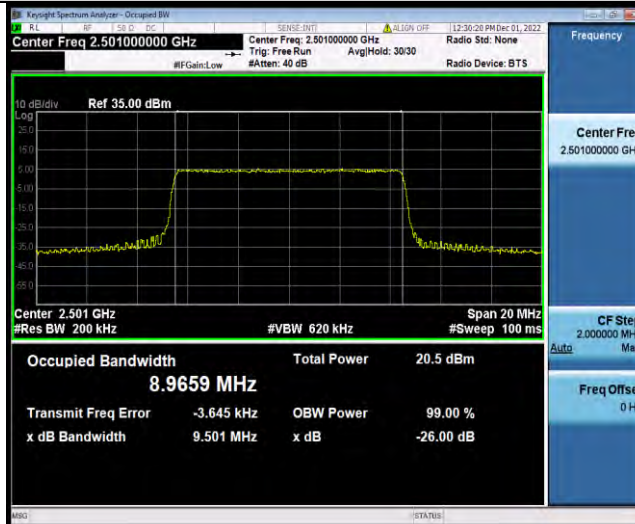

BUREAU VERITAS

Test Report No.: W7L-P22110036RF07

Band41-10MHz-16QAM-39700-50RB#0

Band41-10MHz-16QAM-40620-50RB#0

Band41-10MHz-16QAM-41540-50RB#0

BUREAU VERITAS

Test Report No.: W7L-P22110036RF07

Band41-10MHz-64QAM-39700-50RB#0