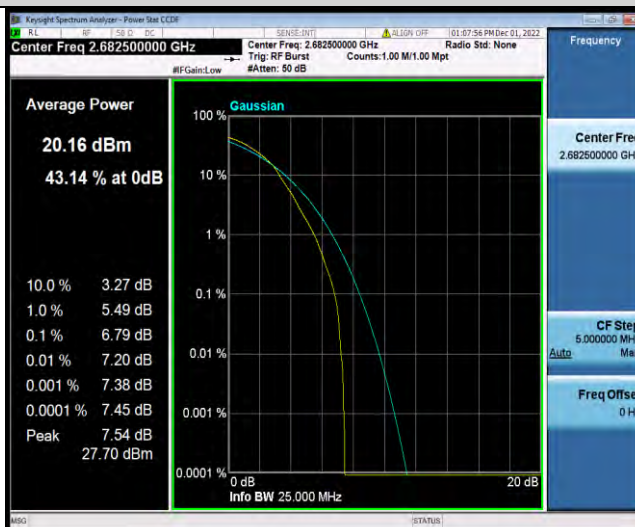

Band41-15MHz-64QAM-39725-75RB#0

Band41-15MHz-64QAM-40620-1RB#0

BUREAU
VERITAS

Test Report No.: W7L-P22110036RF07

Band41-15MHz-64QAM-40620-75RB#0

Band41-15MHz-64QAM-41515-1RB#0

Band41-15MHz-64QAM-41515-75RB#0