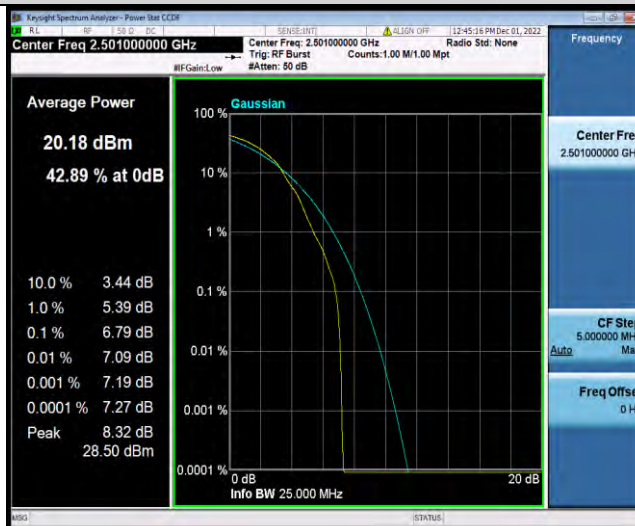

Test Report No.: W7L-P22110036RF07

Band41-10MHz-16QAM-40620-50RB#0

Band41-10MHz-16QAM-41540-1RB#0

Band41-10MHz-16QAM-41540-50RB#0

BUREAU
VERITAS

Test Report No.: W7L-P22110036RF07

Band41-10MHz-64QAM-39700-1RB#0