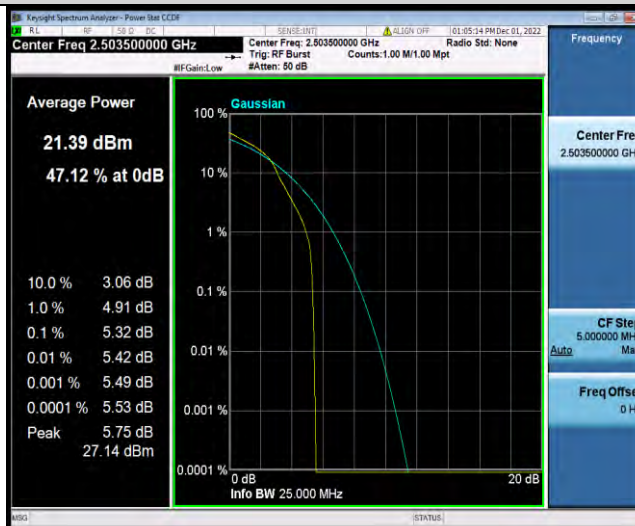

Band41-15MHz-QPSK-41515-1RB#0

Band41-15MHz-QPSK-41515-75RB#0

BUREAU VERITAS

Test Report No.: W7L-P22110036RF07

Band41-15MHz-16QAM-39725-1RB#0

Band41-15MHz-16QAM-39725-75RB#0

Band41-15MHz-16QAM-40620-1RB#0

BUREAU
VERITAS