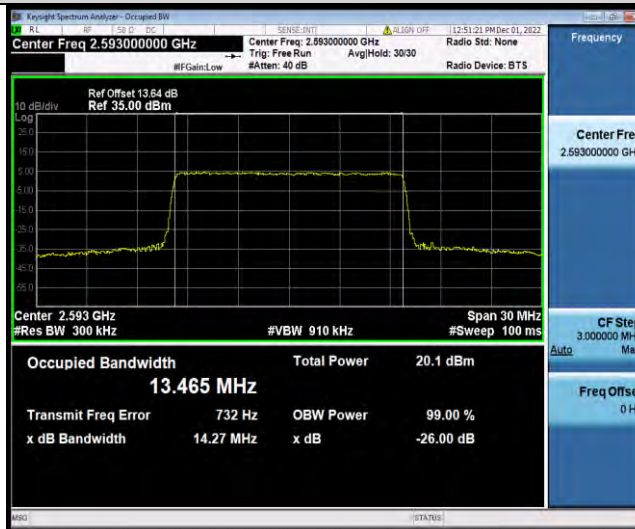

Band41-15MHz-64QAM-41515-75RB#0