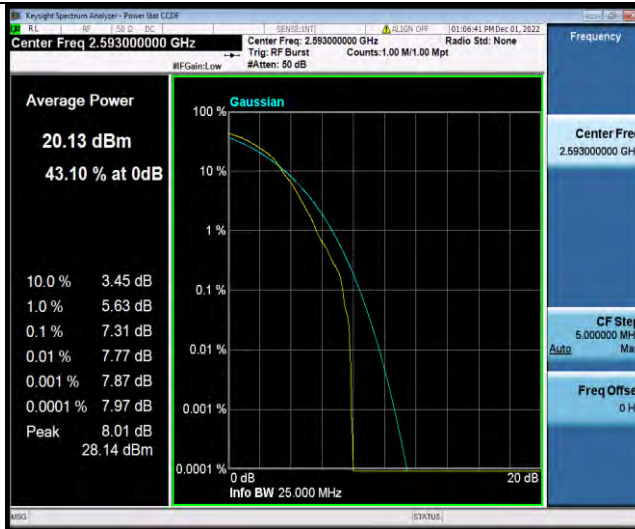

Band41-15MHz-64QAM-39725-75RB#0

Band41-15MHz-64QAM-40620-1RB#0

BUREAU
VERITAS

Test Report No.: W7L-P22110036RF07

Band41-15MHz-64QAM-40620-75RB#0

Band41-15MHz-64QAM-41515-1RB#0

Band41-15MHz-64QAM-41515-75RB#0