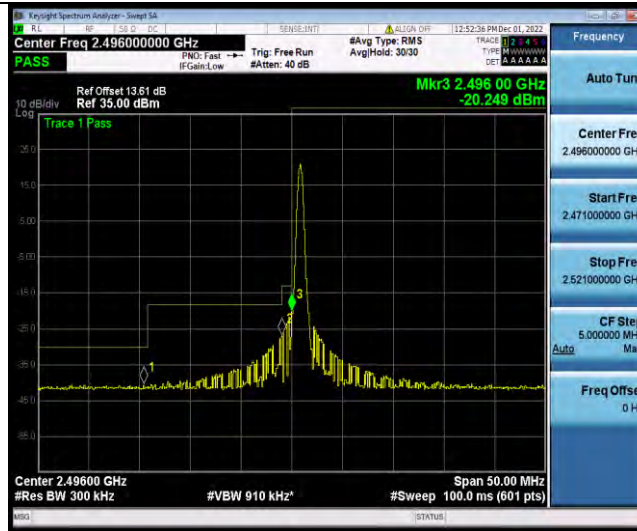

Test Report No.: W7L-P22110036RF07

Band41-15MHz-16QAM-41515-1RB#74

Band41-15MHz-16QAM-41515-75RB#0

Band41-15MHz-64QAM-39725-1RB#0

BUREAU VERITAS

Test Report No.: W7L-P22110036RF07

Band41-15MHz-64QAM-39725-75RB#0