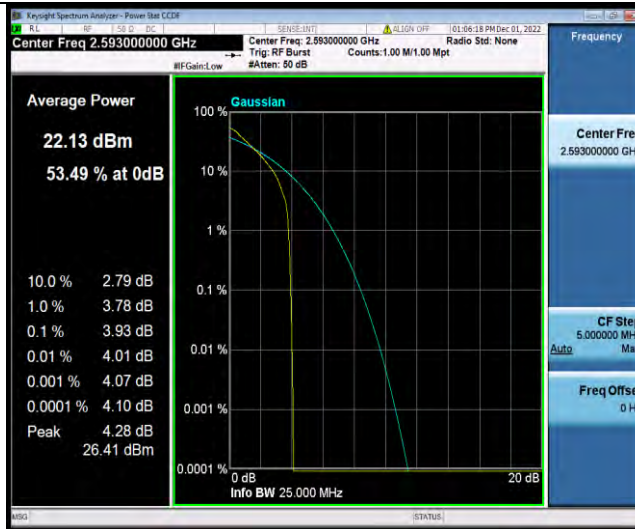

BUREAU VERITAS

Test Report No.: W7L-P22110036RF07

Band41-15MHz-QPSK-39725-1RB#0

Band41-15MHz-QPSK-39725-75RB#0

Band41-15MHz-QPSK-40620-1RB#0

BUREAU
VERITAS

Test Report No.: W7L-P22110036RF07

Band41-15MHz-QPSK-40620-75RB#0