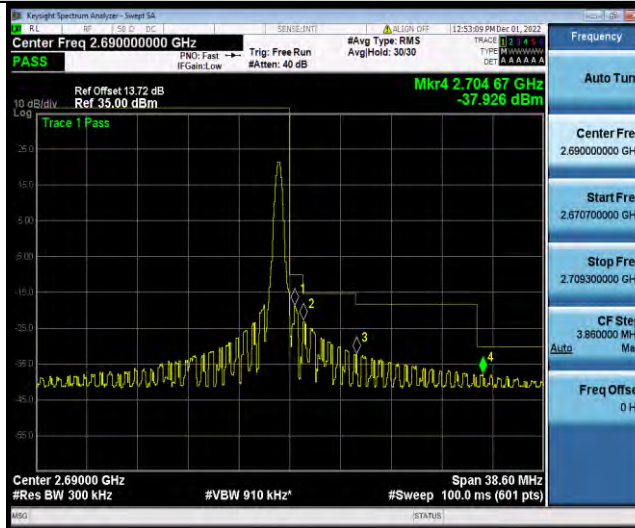

Band41-15MHz-16QAM-41515-75RB#0