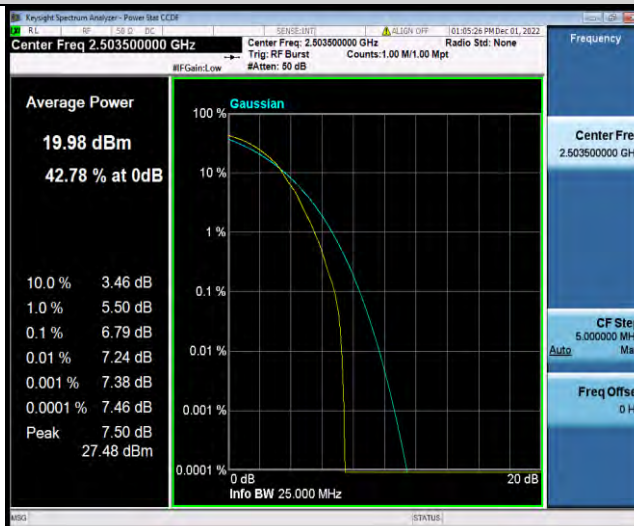

Test Report No.: W7L-P22110036RF07

Band41-15MHz-16QAM-40620-75RB#0

Band41-15MHz-16QAM-41515-1RB#0

Band41-15MHz-16QAM-41515-75RB#0

BUREAU
VERITAS

Test Report No.: W7L-P22110036RF07

Band41-15MHz-64QAM-39725-1RB#0