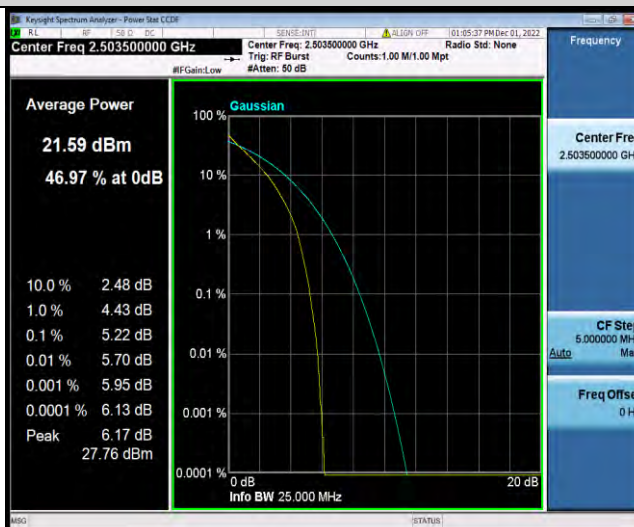

BUREAU VERITAS

Test Report No.: W7L-P22110036RF07

Band41-15MHz-QPSK-39725-1RB#0

Band41-15MHz-QPSK-39725-75RB#0

Band41-15MHz-QPSK-40620-1RB#0

BUREAU
VERITAS

Test Report No.: W7L-P22110036RF07

Band41-15MHz-QPSK-40620-75RB#0