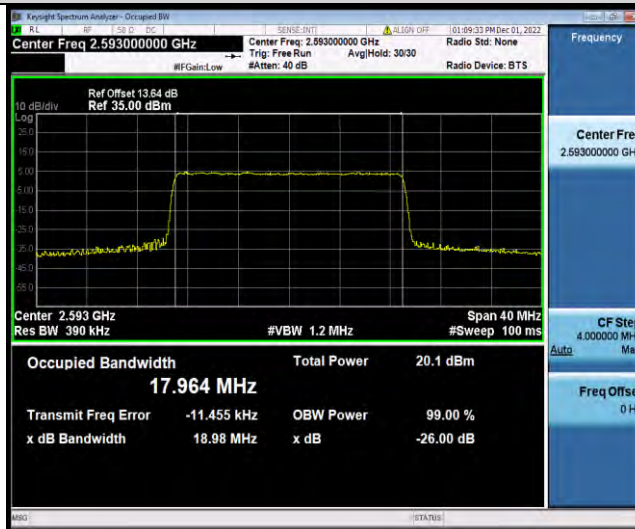

Band41-20MHz-64QAM-41490-100RB#0