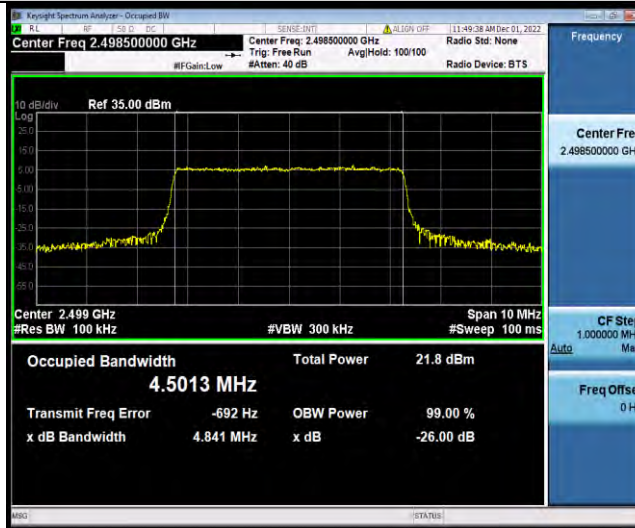

Band41-5MHz-64QAM-40620-25RB#0