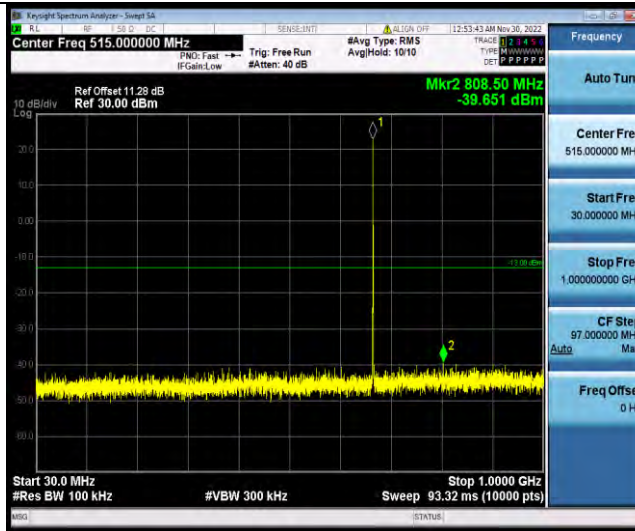

BUREAU VERITAS

Test Report No.: W7L-P22110036RF06

Band71-15MHz-64QAM-133297-1RB#0-Range2:1000~10000MHz