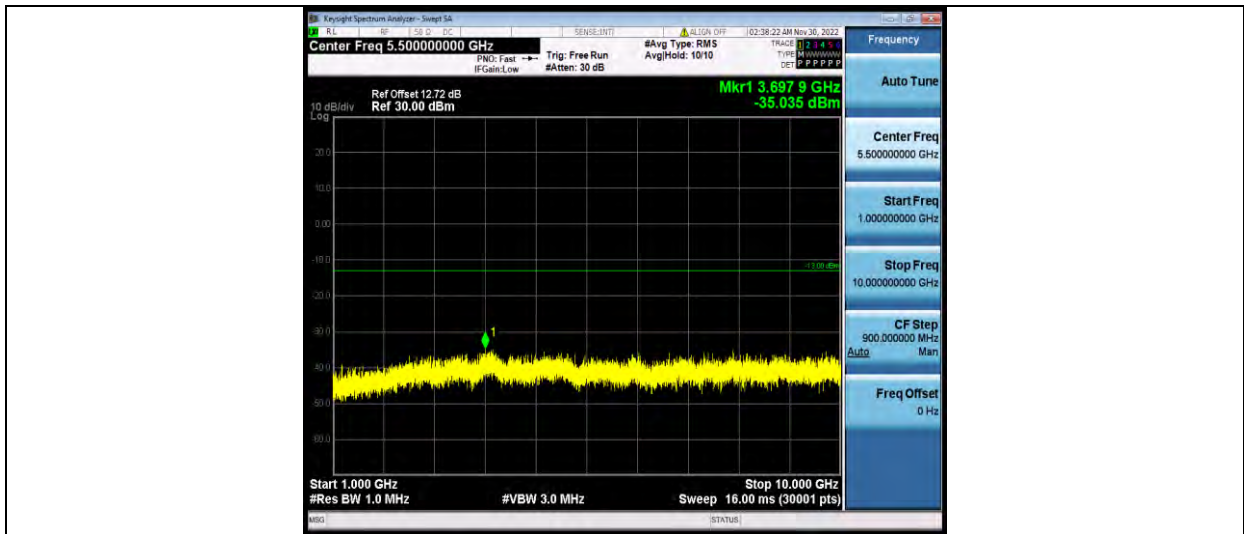

Band71-20MHz-64QAM-133372-1RB#0-Range1:30~1000MHz

Band71-20MHz-64QAM-133372-1RB#0-Range2:1000~10000MHz

BUREAU VERITAS

Test Report No.: W7L-P22110036RF06

FREQUENCY STABILITY

Test Result

Band	Bandwidth	Modulation	Channel	RB Configure	Voltage			Deviation (Hz)	Deviation (ppm)	Limit (ppm)	Verdict
					Voltage [Vdc]	Temperature (°C)					
Band7 1	5MHz	QPSK	13314 7	25RB#0	VL	NT	6.19	0.009301	±2.5	PASS	
Band7 1	5MHz	QPSK	13314 7	25RB#0	VN	NT	3.25	0.004884	±2.5	PASS	
Band7 1	5MHz	QPSK	13314 7	25RB#0	VH	NT	8.27	0.012427	±2.5	PASS	
Band7 1	5MHz	QPSK	13329 7	25RB#0	VL	NT	1.96	0.002880	±2.5	PASS	
Band7 1	5MHz	QPSK	13329 7	25RB#0	VN	NT	7.97	0.011712	±2.5	PASS	
Band7 1	5MHz	QPSK	13329 7	25RB#0	VH	NT	-1.47	-0.002160	±2.5	PASS	
Band7 1	5MHz	QPSK	13344 7	25RB#0	VL	NT	3.20	0.004601	±2.5	PASS	
Band7 1	5MHz	QPSK	13344 7	25RB#0	VN	NT	-6.59	-0.009475	±2.5	PASS	
Band7 1	5MHz	QPSK	13344 7	25RB#0	VH	NT	3.09	0.004443	±2.5	PASS	
Band7 1	5MHz	16QAM	13314 7	25RB#0	VL	NT	2.90	0.004358	±2.5	PASS	
Band7 1	5MHz	16QAM	13314 7	25RB#0	VN	NT	9.36	0.014065	±2.5	PASS	
Band7 1	5MHz	16QAM	13314 7	25RB#0	VH	NT	8.61	0.012938	±2.5	PASS	
Band7 1	5MHz	16QAM	13329 7	25RB#0	VL	NT	2.05	0.003012	±2.5	PASS	
Band7 1	5MHz	16QAM	13329 7	25RB#0	VN	NT	2.27	0.003336	±2.5	PASS	
Band7 1	5MHz	16QAM	13329 7	25RB#0	VH	NT	-1.92	-0.002821	±2.5	PASS	
Band7 1	5MHz	16QAM	13344 7	25RB#0	VL	NT	-1.87	-0.002689	±2.5	PASS	
Band7 1	5MHz	16QAM	13344 7	25RB#0	VN	NT	2.65	0.003810	±2.5	PASS	
Band7 1	5MHz	16QAM	13344 7	25RB#0	VH	NT	-1.96	-0.002818	±2.5	PASS	
Band7 1	5MHz	64QAM	13314 7	25RB#0	VL	NT	1.40	0.002104	±2.5	PASS	
Band7 1	5MHz	64QAM	13314 7	25RB#0	VN	NT	3.83	0.005755	±2.5	PASS	
Band7 1	5MHz	64QAM	13314 7	25RB#0	VH	NT	6.47	0.009722	±2.5	PASS	