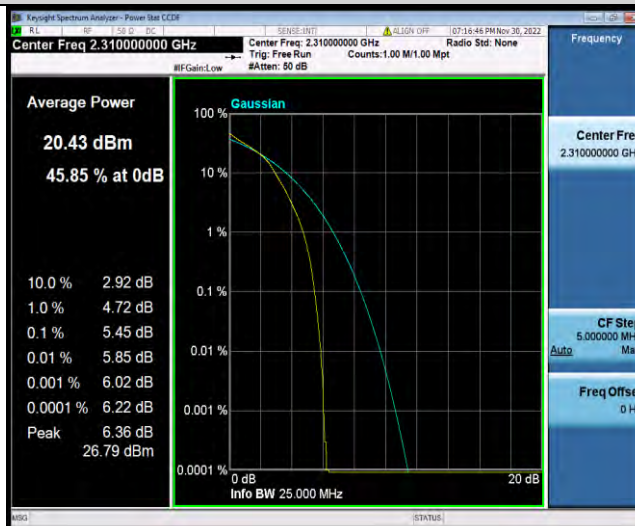

Band30-10MHz-64QAM-27710-1RB#0