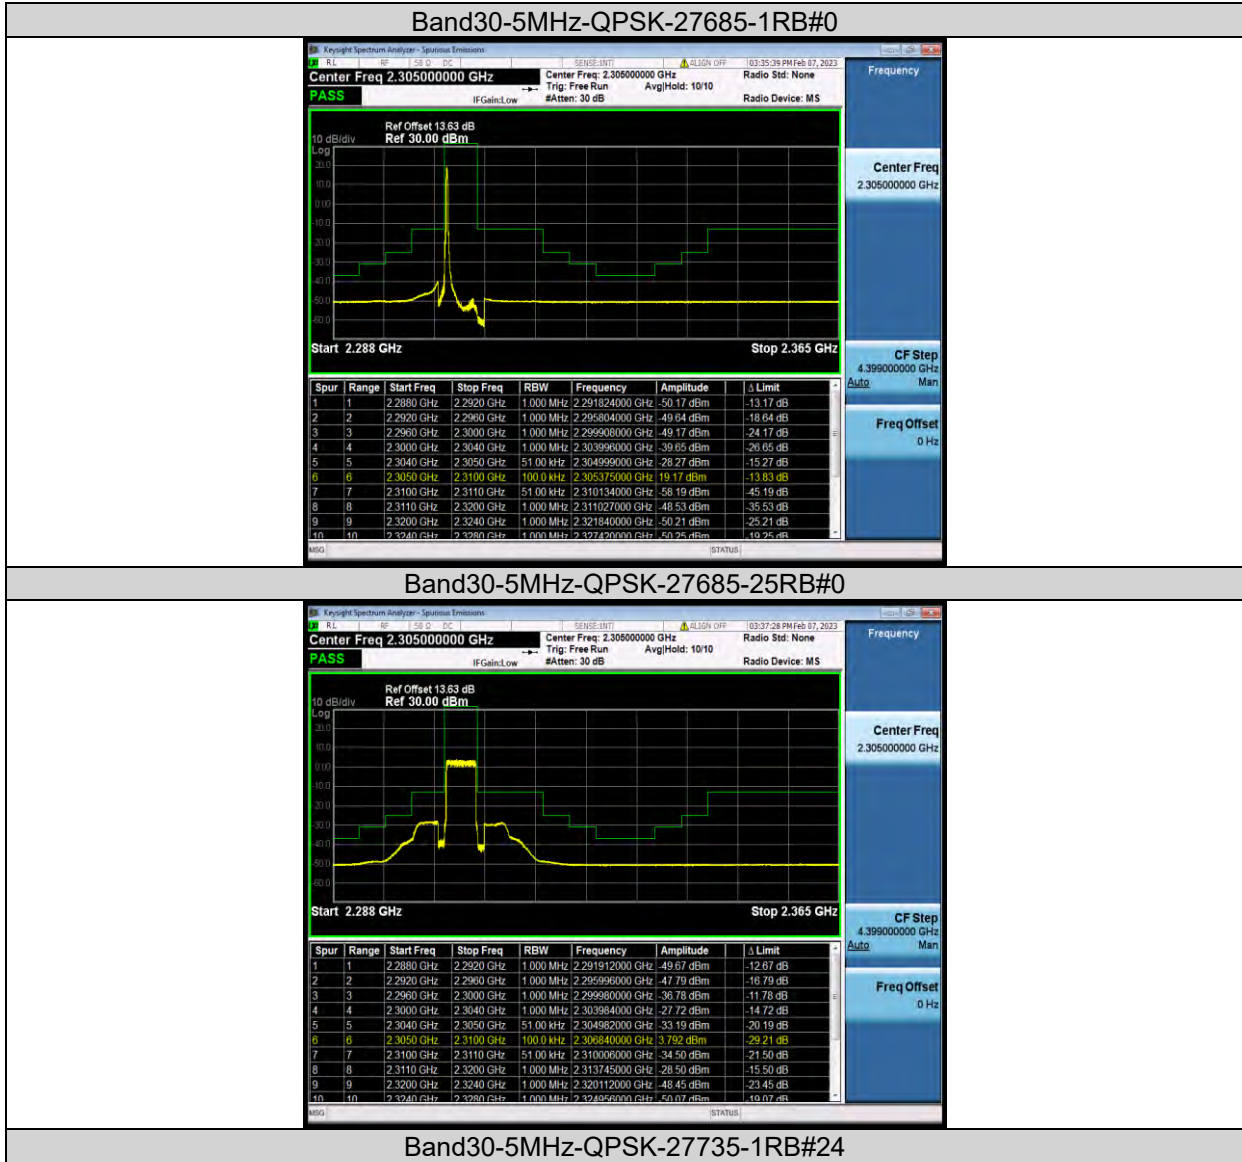

Test Graphs