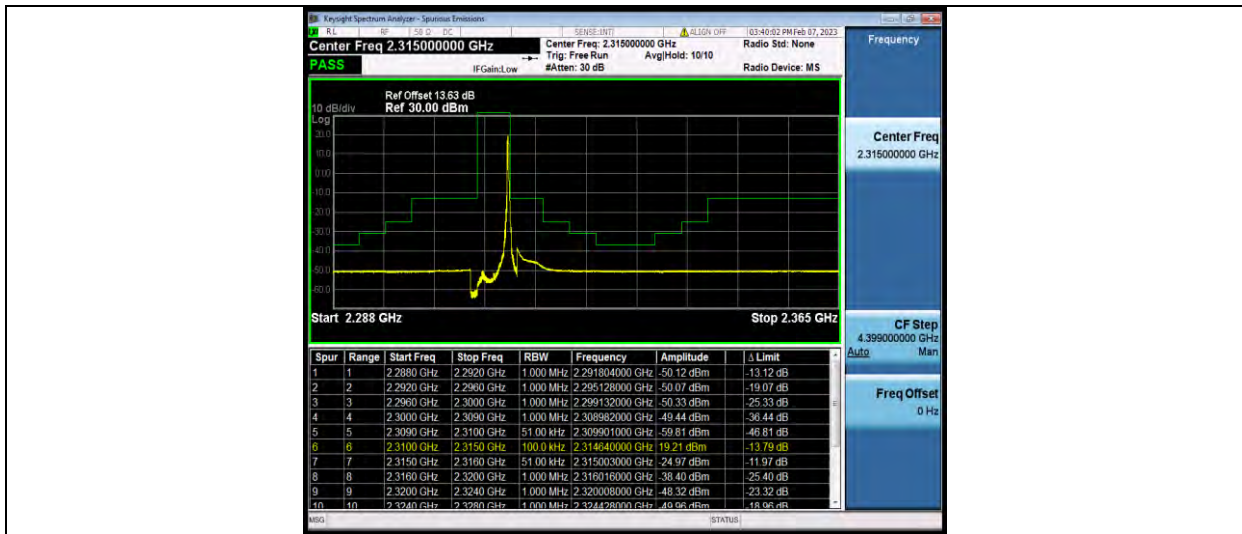

BUREAU VERITAS

Test Report No.: W7L-P22110036RF06

Band30-5MHz-QPSK-27735-25RB#0