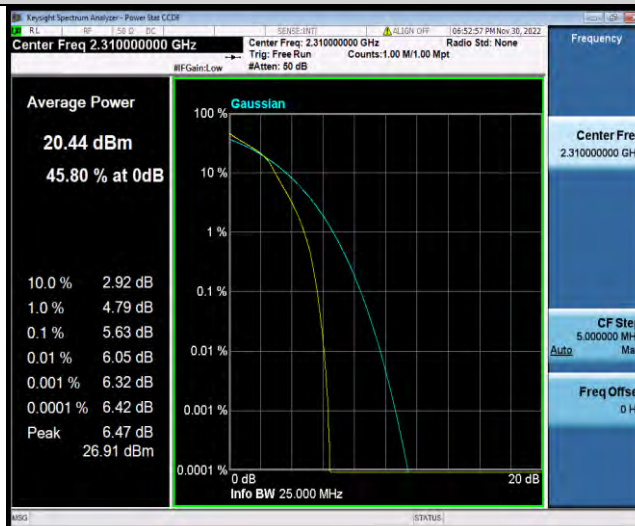

Band30-5MHz-16QAM-27735-1RB#0