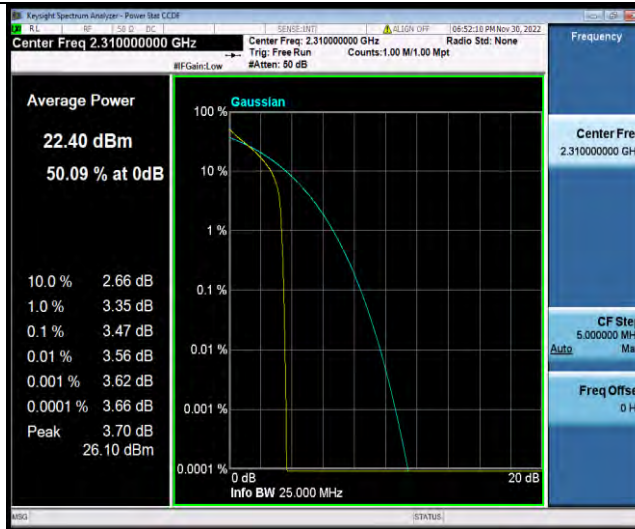

## Test Graphs

BUREAU  
VERITAS

Test Report No.: W7L-P22110036RF06

Band30-5MHz-QPSK-27710-25RB#0

Band30-5MHz-QPSK-27735-1RB#0

Band30-5MHz-QPSK-27735-25RB#0

BUREAU VERITAS

Test Report No.: W7L-P22110036RF06