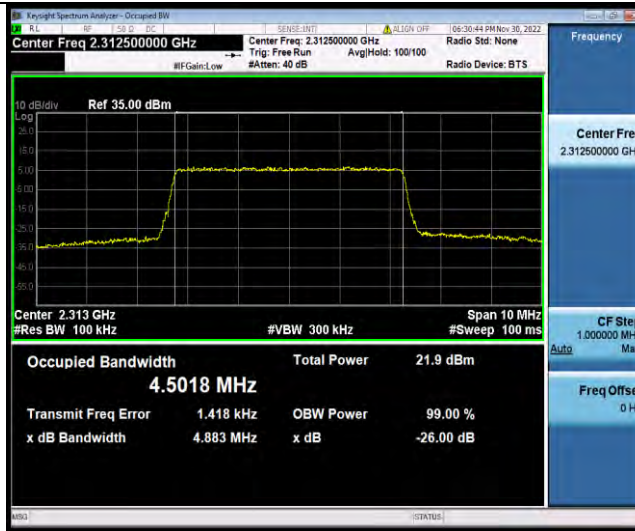

BUREAU VERITAS

Test Report No.: W7L-P22110036RF06

Band30-10MHz-QPSK-27710-50RB#0