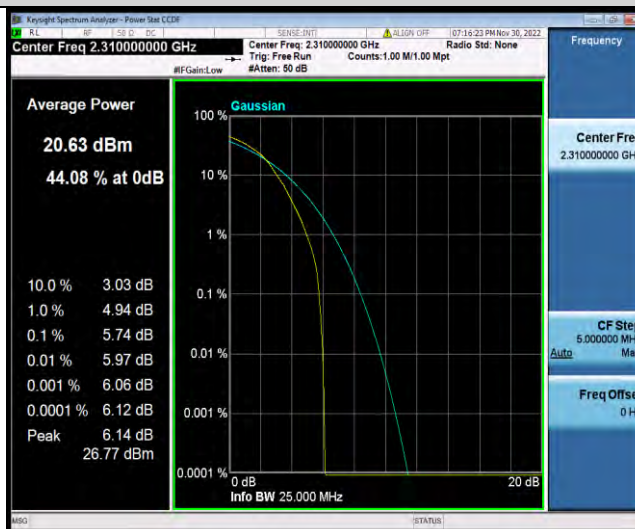

Band30-10MHz-64QAM-27710-50RB#0