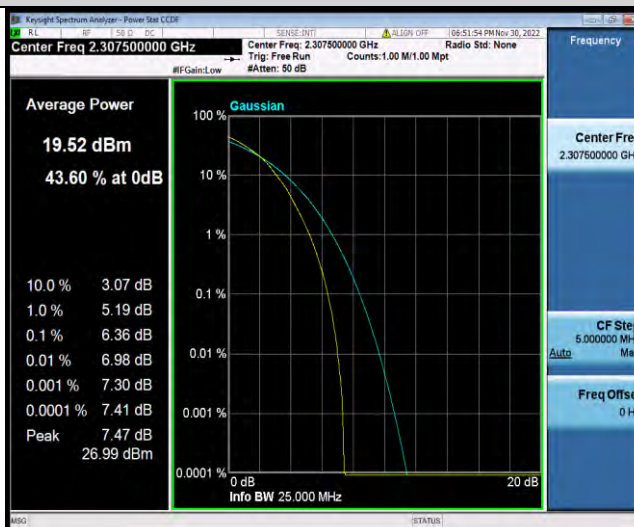

BUREAU VERITAS

Test Report No.: W7L-P22110036RF06

Band30-5MHz-64QAM-27685-1RB#0

Band30-5MHz-64QAM-27685-25RB#0

Band30-5MHz-64QAM-27710-1RB#0

BUREAU VERITAS

Test Report No.: W7L-P22110036RF06

Band30-5MHz-64QAM-27710-25RB#0