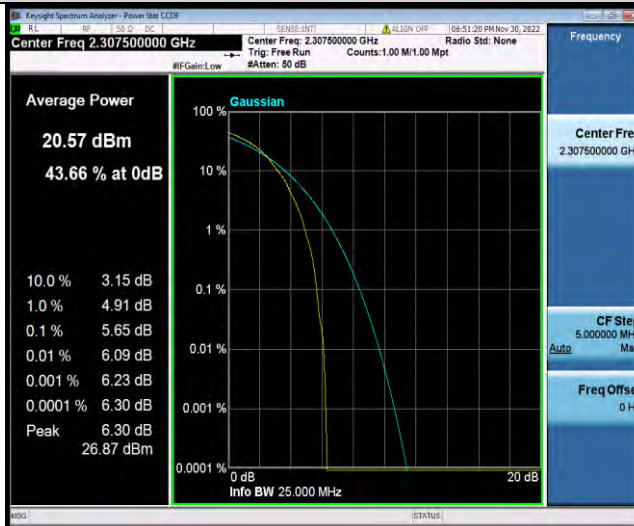

Band30-5MHz-64QAM-27685-25RB#0