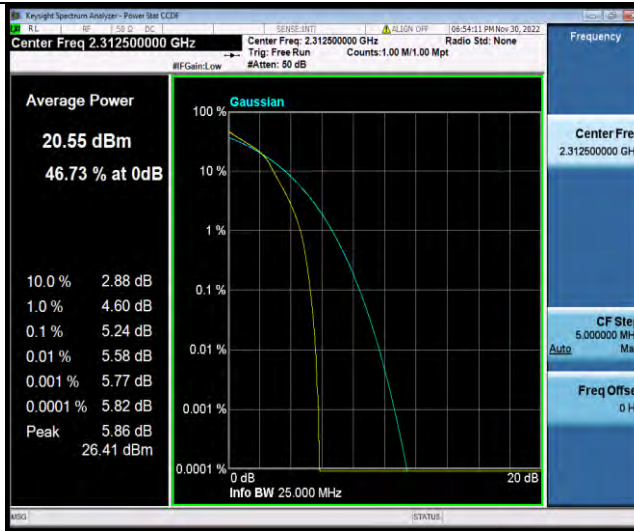

BUREAU VERITAS

Test Report No.: W7L-P22110036RF06

Band30-5MHz-64QAM-27685-1RB#0