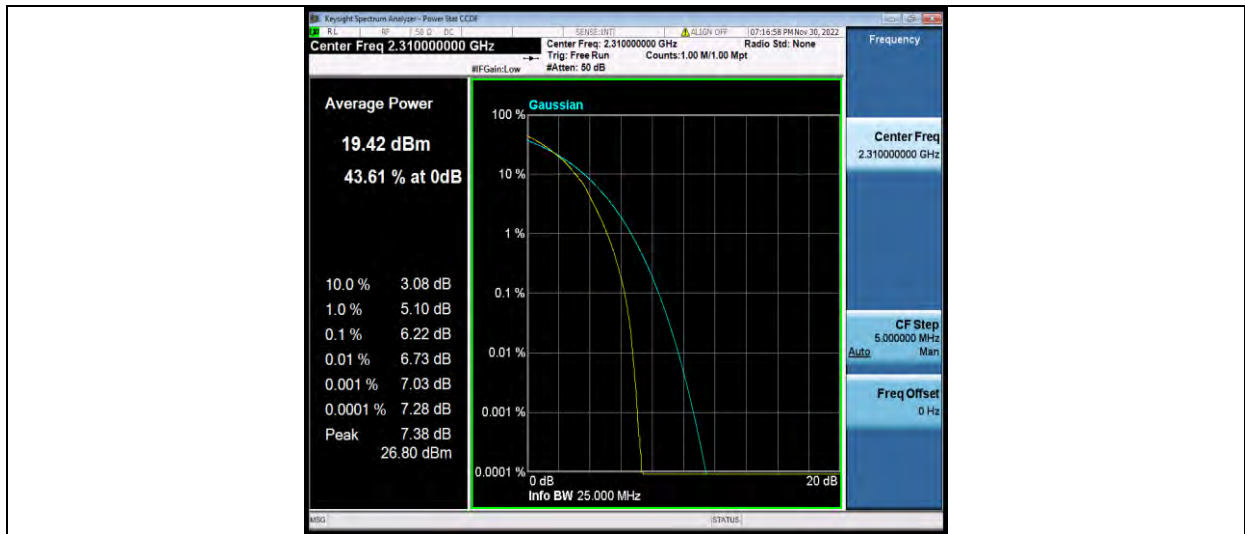

BUREAU
VERITAS

Test Report No.: W7L-P22110036RF06