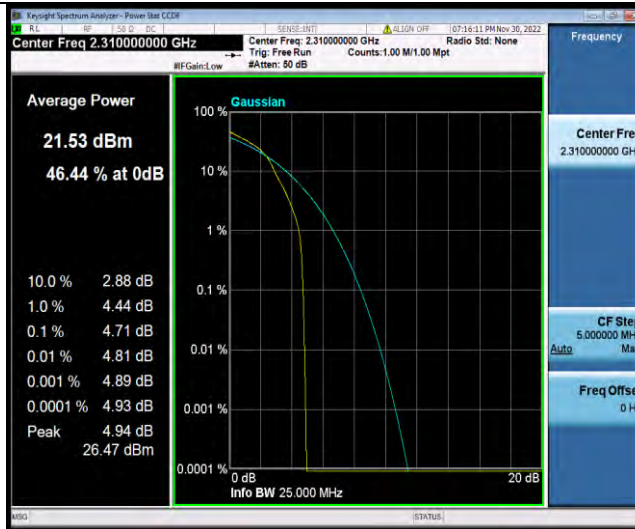

BUREAU VERITAS

Test Report No.: W7L-P22110036RF06

Band30-10MHz-16QAM-27710-50RB#0