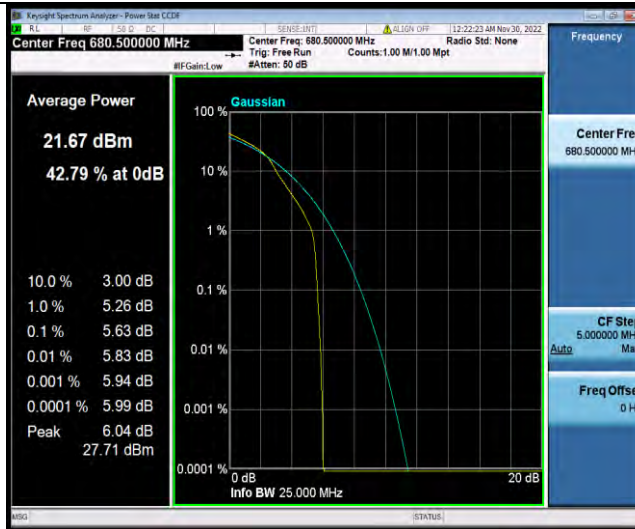

BUREAU
VERITAS

Test Report No.: W7L-P22110036RF06

Band71-5MHz-16QAM-133297-25RB#0