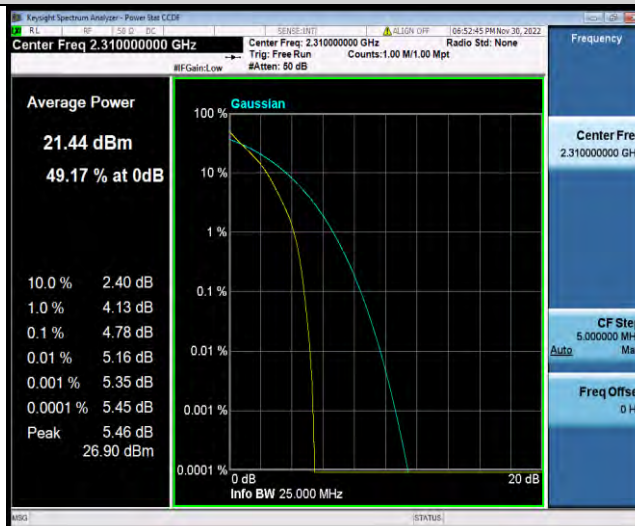

## Test Graphs

BUREAU  
VERITAS

Test Report No.: W7L-P22110036RF06

Band30-5MHz-QPSK-27710-25RB#0

Band30-5MHz-QPSK-27735-1RB#0

Band30-5MHz-QPSK-27735-25RB#0

BUREAU VERITAS

Test Report No.: W7L-P22110036RF06