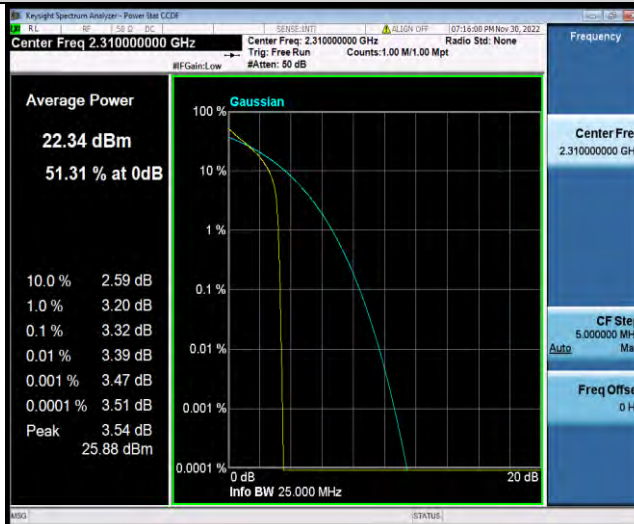

Band30-10MHz-QPSK-27710-50RB#0