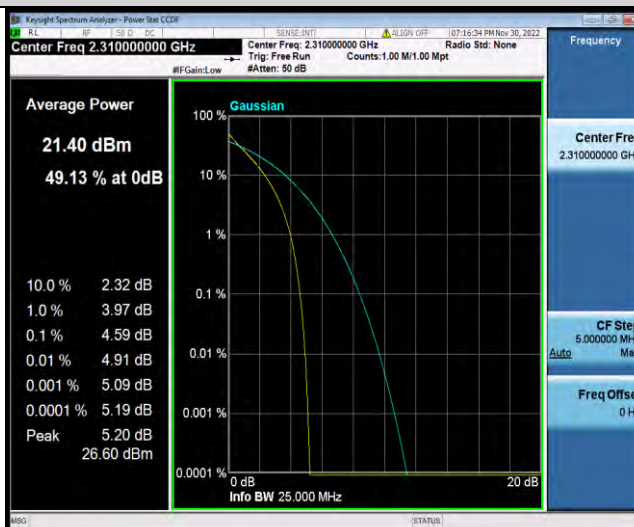

Band30-10MHz-16QAM-27710-1RB#0