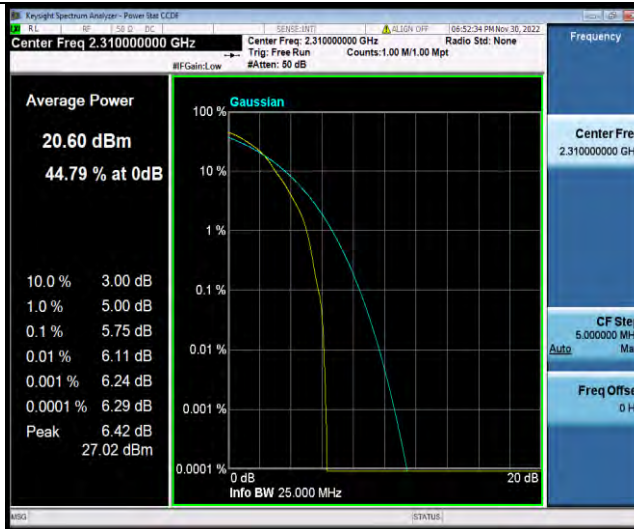

BUREAU VERITAS

Test Report No.: W7L-P22110036RF06

Band30-5MHz-64QAM-27685-1RB#0

Band30-5MHz-64QAM-27685-25RB#0

Band30-5MHz-64QAM-27710-1RB#0

BUREAU VERITAS

Test Report No.: W7L-P22110036RF06

Band30-5MHz-64QAM-27710-25RB#0