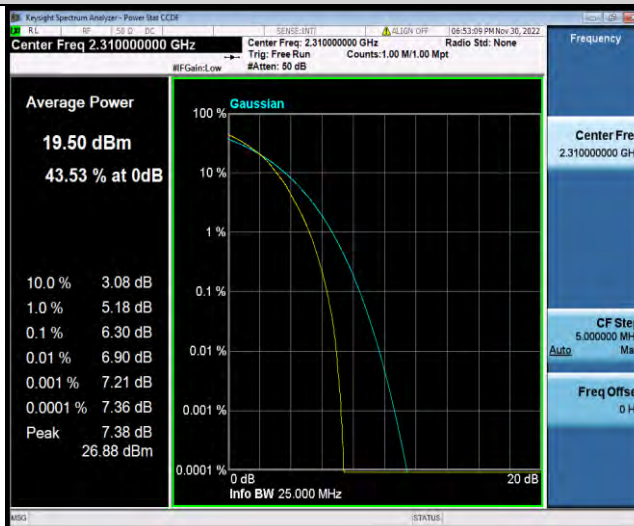

BUREAU VERITAS

Test Report No.: W7L-P22110036RF06

Band30-5MHz-64QAM-27685-1RB#0

Band30-5MHz-64QAM-27685-25RB#0

Band30-5MHz-64QAM-27710-1RB#0

BUREAU VERITAS

Test Report No.: W7L-P22110036RF06

Band30-5MHz-64QAM-27710-25RB#0