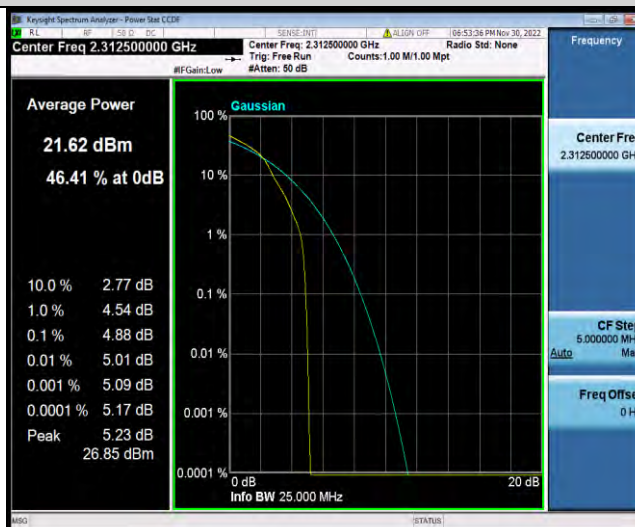

Band30-5MHz-16QAM-27735-25RB#0