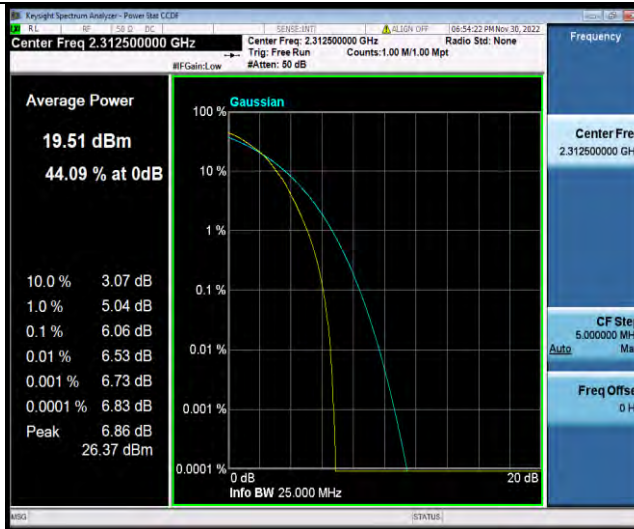

BUREAU
VERITAS

Test Report No.: W7L-P22110036RF06

Band30-10MHz-QPSK-27710-1RB#0