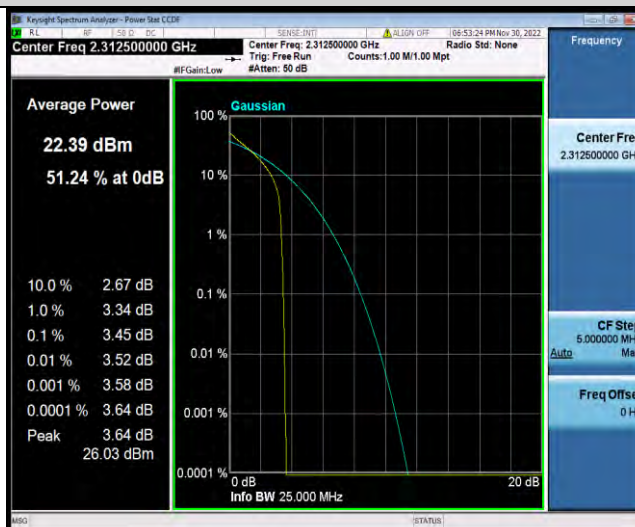

## Test Graphs

BUREAU  
VERITAS

Test Report No.: W7L-P22110036RF06

Band30-5MHz-QPSK-27710-25RB#0

Band30-5MHz-QPSK-27735-1RB#0

Band30-5MHz-QPSK-27735-25RB#0

BUREAU VERITAS

Test Report No.: W7L-P22110036RF06