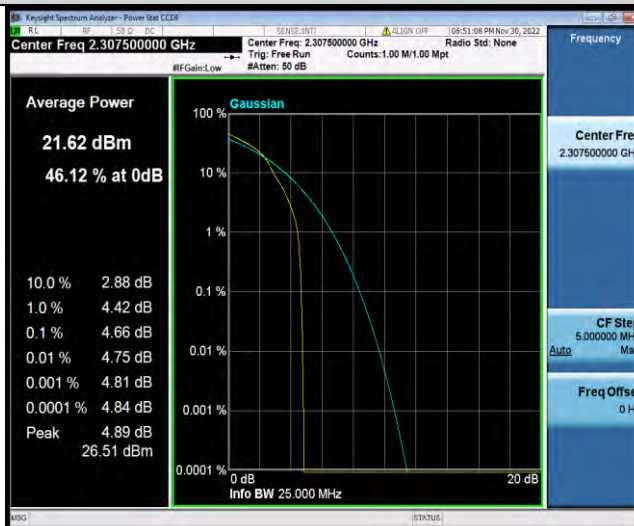

Band30-5MHz-16QAM-27685-25RB#0