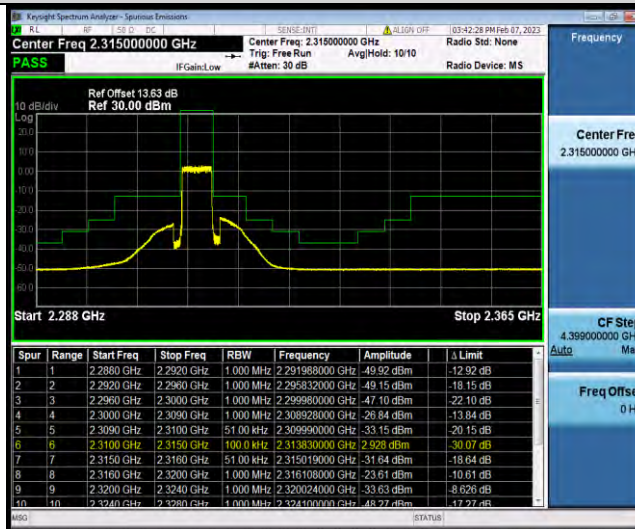

Band30-5MHz-64QAM-27685-1RB#0