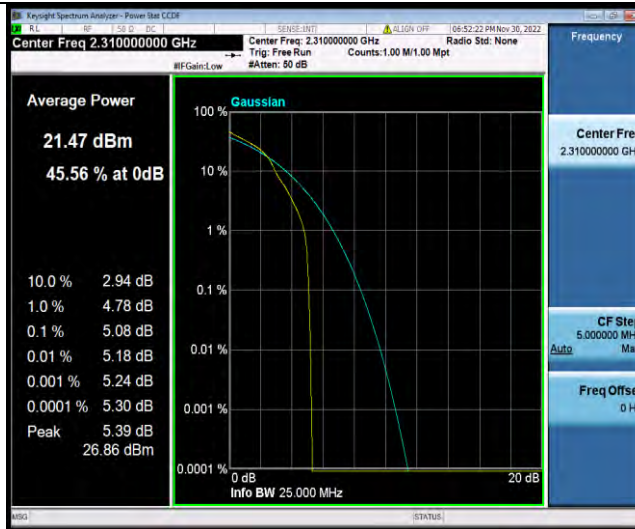

BUREAU
VERITAS

Test Report No.: W7L-P22110036RF06

Band30-5MHz-16QAM-27710-25RB#0