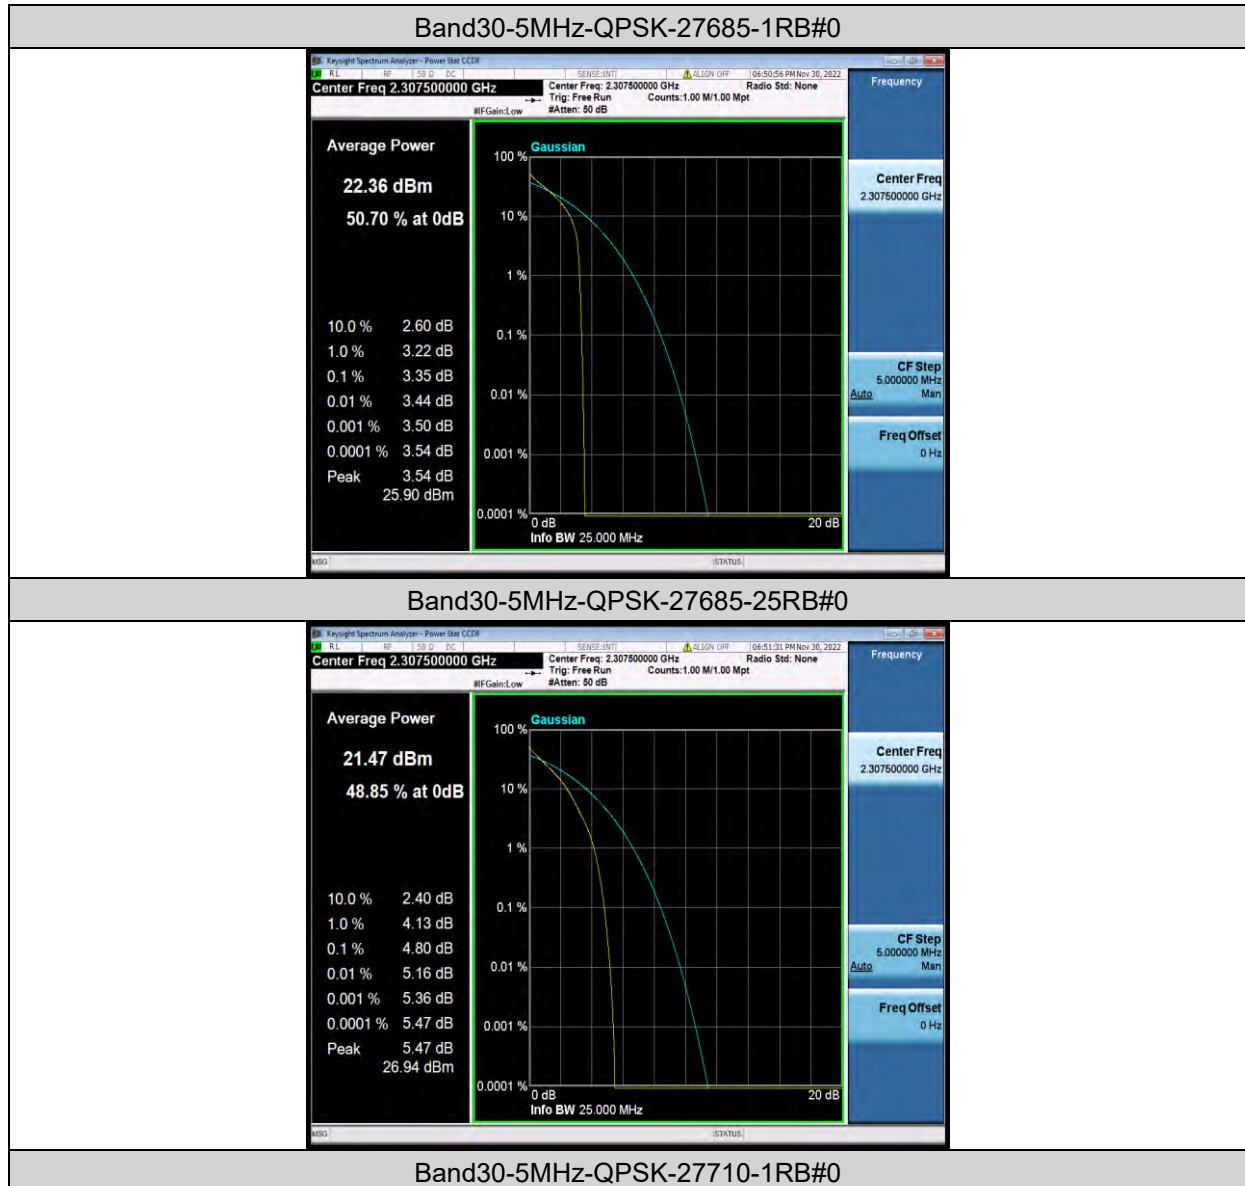

## Test Graphs

BUREAU  
VERITAS

Test Report No.: W7L-P22110036RF06

Band30-5MHz-QPSK-27710-25RB#0

Band30-5MHz-QPSK-27735-1RB#0

Band30-5MHz-QPSK-27735-25RB#0

BUREAU VERITAS

Test Report No.: W7L-P22110036RF06