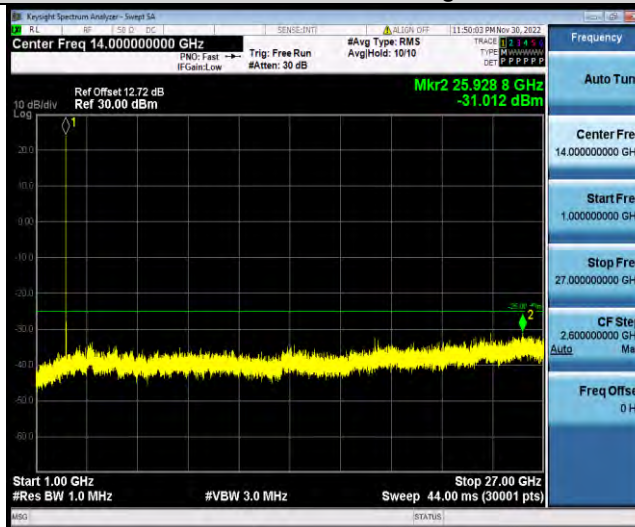

Band7-15MHz-QPSK-21375-1RB#0-Range1:30~1000MHz