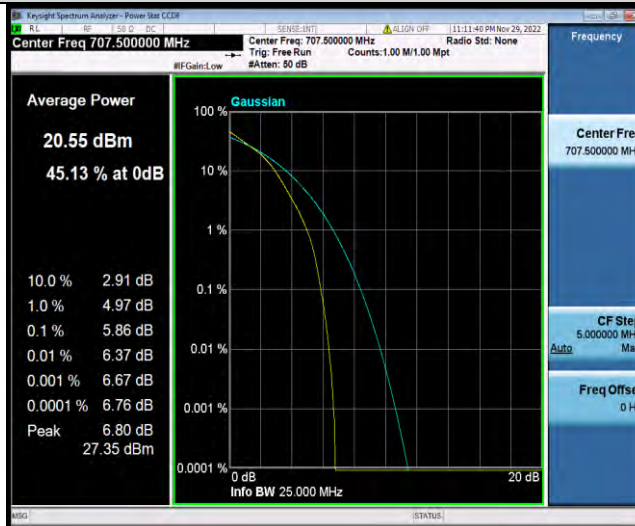

Test Report No.: W7L-P22110036RF06

Band12-10MHz-16QAM-23060-1RB#0

Band12-10MHz-16QAM-23060-50RB#0

Band12-10MHz-16QAM-23095-1RB#0

BUREAU VERITAS

Test Report No.: W7L-P22110036RF06

Band12-10MHz-16QAM-23095-50RB#0