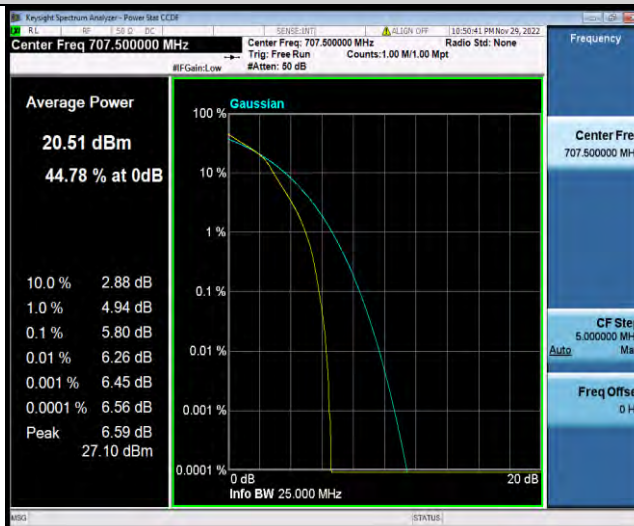

Band12-5MHz-16QAM-23095-1RB#0

BUREAU
VERITAS

Test Report No.: W7L-P22110036RF06

Band12-5MHz-16QAM-23095-25RB#0

Band12-5MHz-16QAM-23155-1RB#0

Band12-5MHz-16QAM-23155-25RB#0

BUREAU
VERITAS

Test Report No.: W7L-P22110036RF06