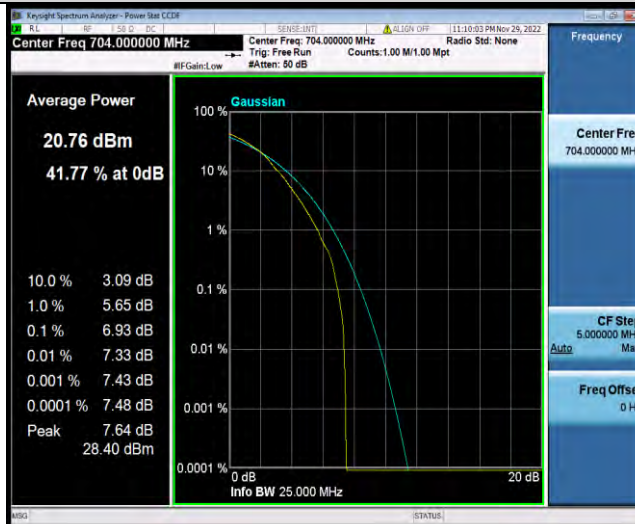

Band12-10MHz-16QAM-23130-1RB#0

Band12-10MHz-16QAM-23130-50RB#0

BUREAU
VERITAS

Test Report No.: W7L-P22110036RF06

Band12-10MHz-64QAM-23060-1RB#0

Band12-10MHz-64QAM-23060-50RB#0

Band12-10MHz-64QAM-23095-1RB#0