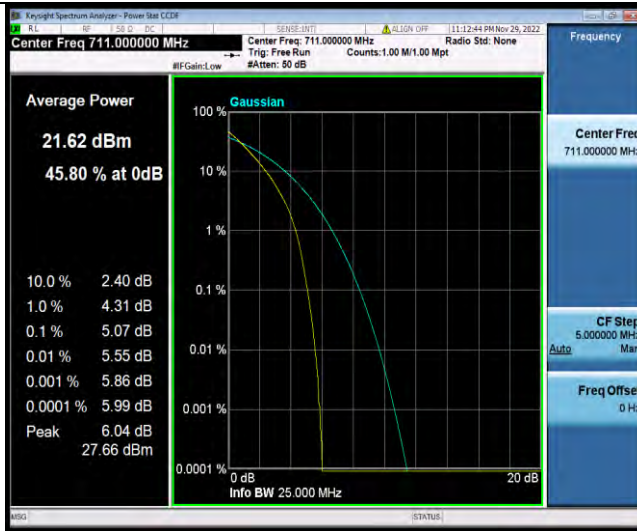

BUREAU VERITAS

Test Report No.: W7L-P22110036RF06

Band12-10MHz-16QAM-23060-1RB#0