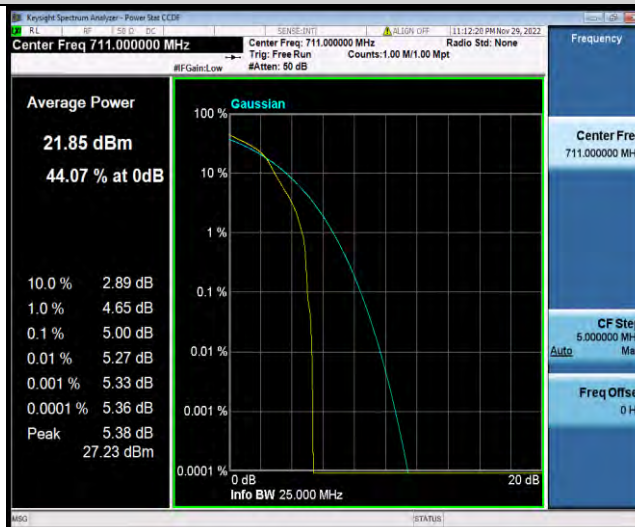

Band12-10MHz-16QAM-23130-50RB#0