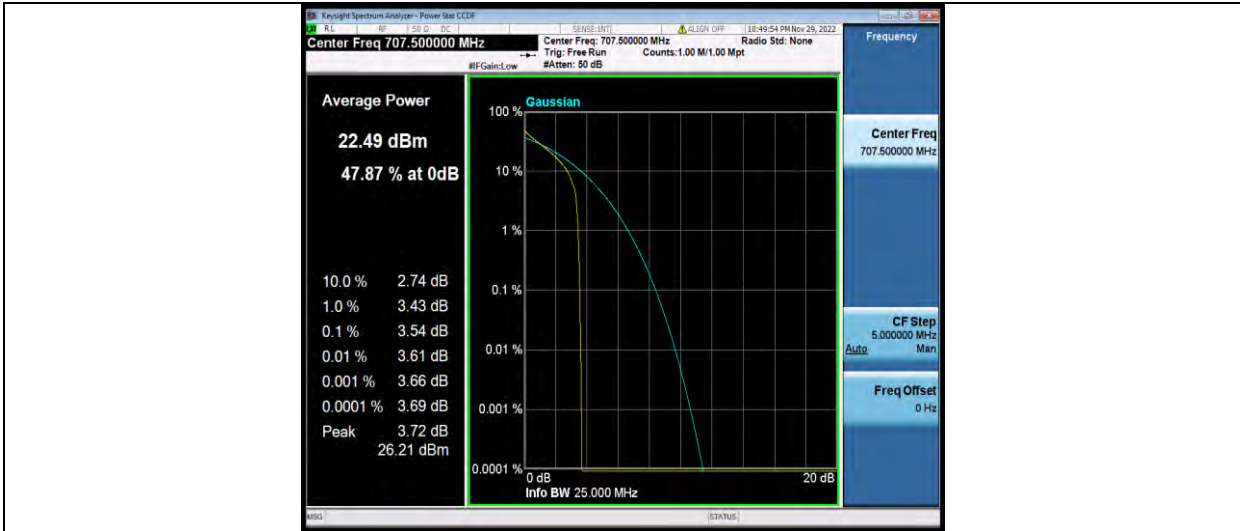

BUREAU VERITAS

Test Report No.: W7L-P22110036RF06

Band12-5MHz-QPSK-23095-25RB#0