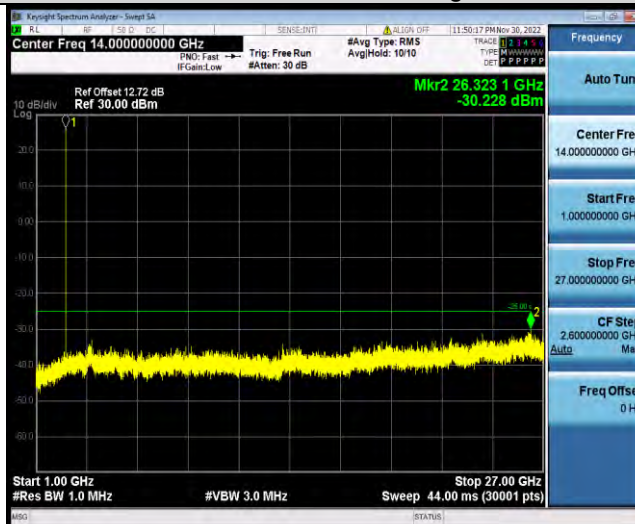

Band7-15MHz-16QAM-21375-1RB#0-Range1:30~1000MHz