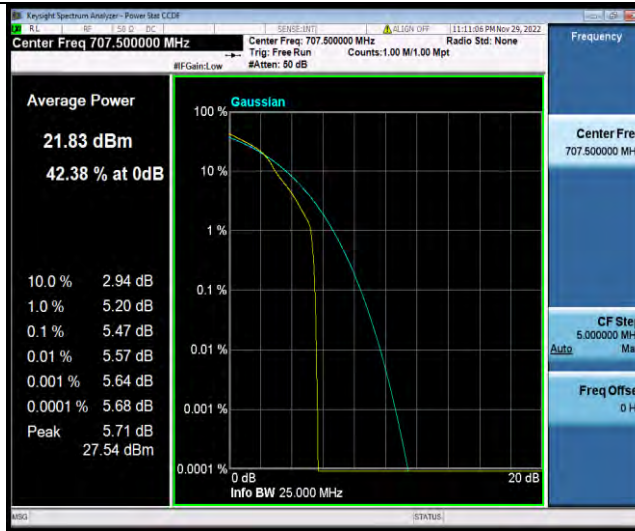

Test Report No.: W7L-P22110036RF06

Band12-10MHz-16QAM-23060-1RB#0

Band12-10MHz-16QAM-23060-50RB#0

Band12-10MHz-16QAM-23095-1RB#0

BUREAU VERITAS

Test Report No.: W7L-P22110036RF06

Band12-10MHz-16QAM-23095-50RB#0