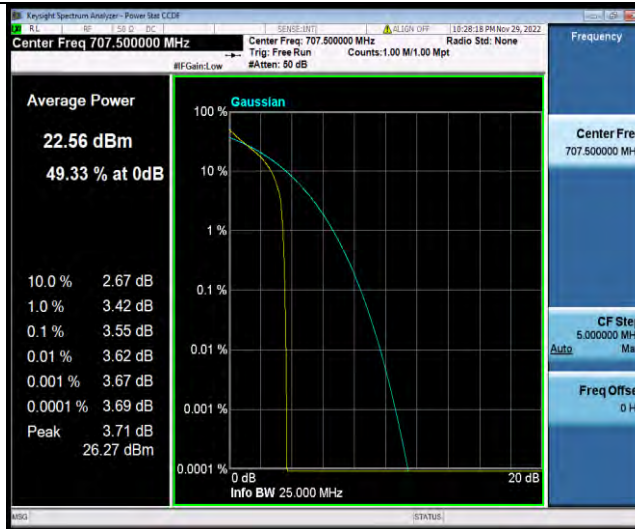

BUREAU
VERITAS

Test Report No.: W7L-P22110036RF06

Band12-3MHz-QPSK-23095-15RB#0