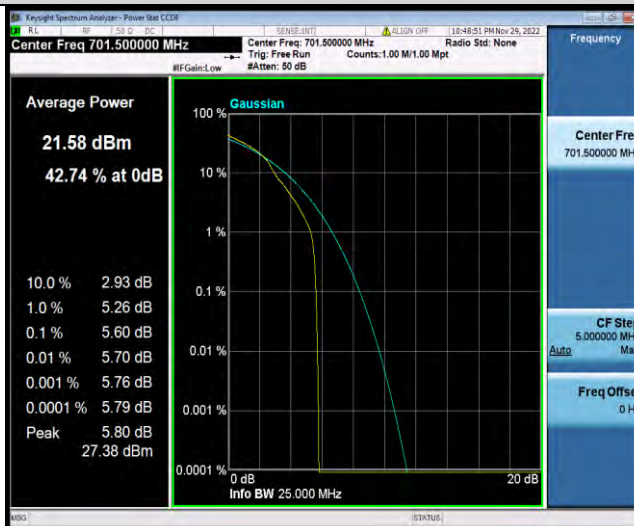

Test Report No.: W7L-P22110036RF06

Band12-5MHz-QPSK-23095-25RB#0

Band12-5MHz-QPSK-23155-1RB#0

Band12-5MHz-QPSK-23155-25RB#0

BUREAU VERITAS

Test Report No.: W7L-P22110036RF06

Band12-5MHz-16QAM-23035-1RB#0

Band12-5MHz-16QAM-23035-25RB#0