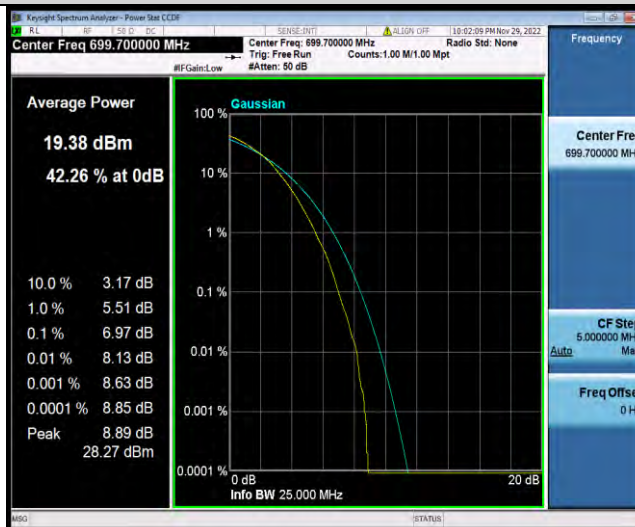

Band12-1.4MHz-16QAM-23173-6RB#0

BUREAU
VERITAS

Test Report No.: W7L-P22110036RF06

Band12-1.4MHz-64QAM-23017-1RB#0

Band12-1.4MHz-64QAM-23017-6RB#0

Band12-1.4MHz-64QAM-23095-1RB#0

BUREAU VERITAS

Test Report No.: W7L-P22110036RF06