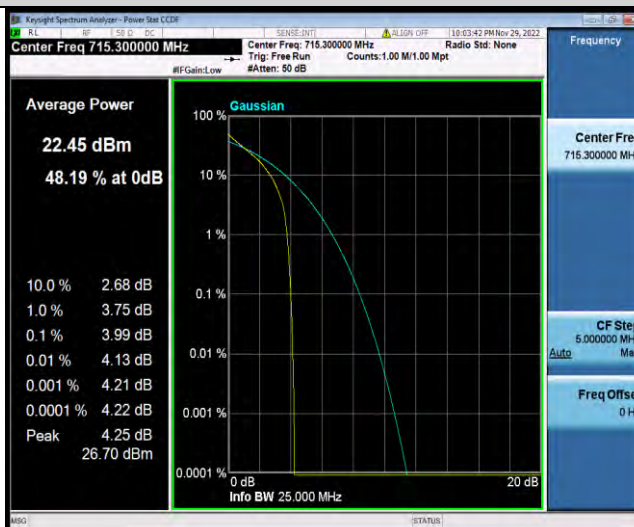

Test Graphs

BUREAU VERITAS

Test Report No.: W7L-P22110036RF06

Band12-1.4MHz-QPSK-23095-6RB#0

Band12-1.4MHz-QPSK-23173-1RB#0

Band12-1.4MHz-QPSK-23173-6RB#0

BUREAU VERITAS

Test Report No.: W7L-P22110036RF06