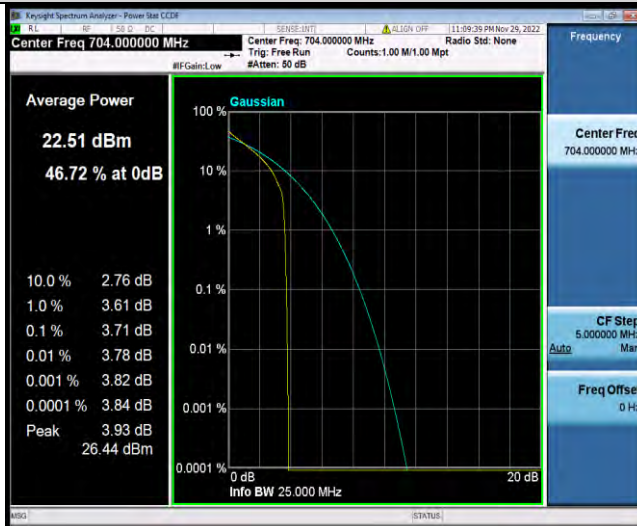

BUREAU VERITAS

Test Report No.: W7L-P22110036RF06

Band12-5MHz-64QAM-23095-25RB#0

Band12-5MHz-64QAM-23155-1RB#0

Band12-5MHz-64QAM-23155-25RB#0

BUREAU VERITAS

Test Report No.: W7L-P22110036RF06

Band12-10MHz-QPSK-23060-1RB#0