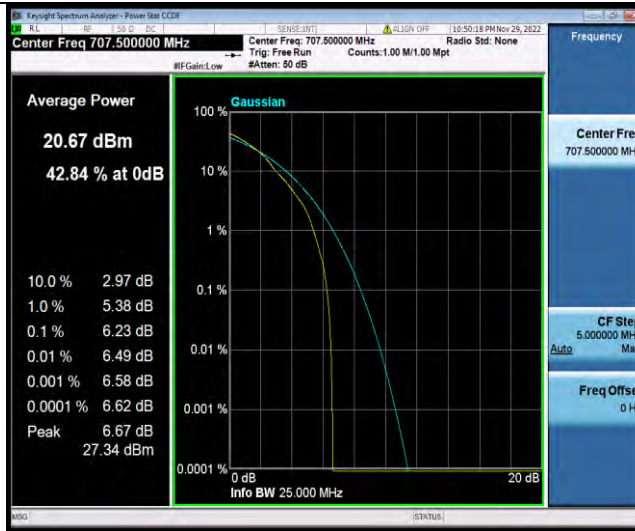

BUREAU VERITAS

Test Report No.: W7L-P22110036RF06

Band12-5MHz-64QAM-23095-25RB#0