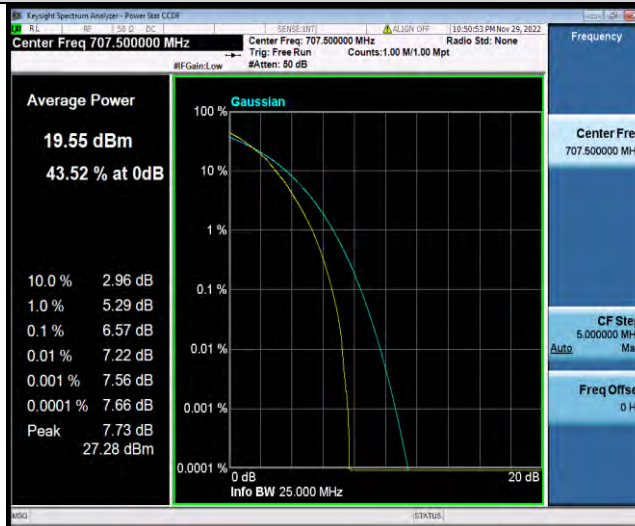

Band12-5MHz-64QAM-23155-1RB#0