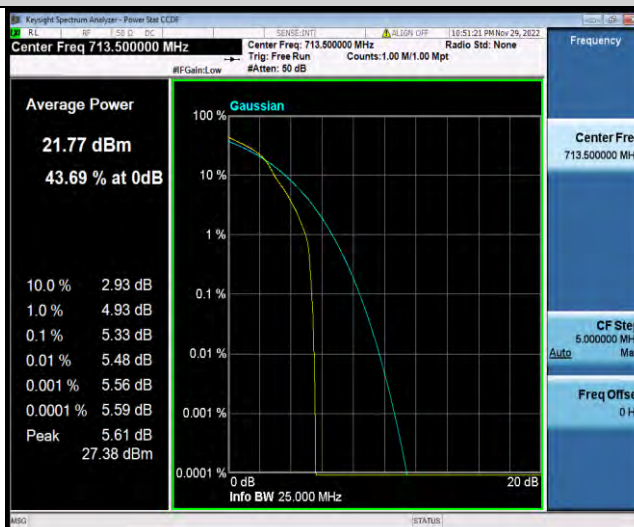

Band12-5MHz-16QAM-23095-1RB#0

BUREAU
VERITAS

Test Report No.: W7L-P22110036RF06

Band12-5MHz-16QAM-23095-25RB#0

Band12-5MHz-16QAM-23155-1RB#0

Band12-5MHz-16QAM-23155-25RB#0

BUREAU
VERITAS

Test Report No.: W7L-P22110036RF06