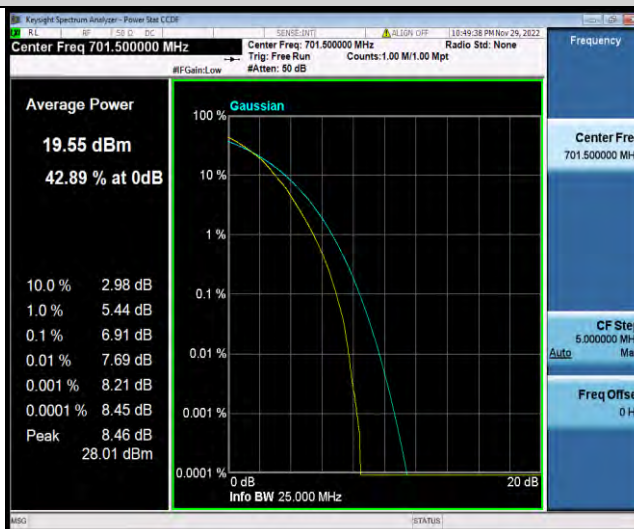

Band12-5MHz-16QAM-23095-1RB#0

BUREAU
VERITAS

Test Report No.: W7L-P22110036RF06

Band12-5MHz-16QAM-23095-25RB#0

Band12-5MHz-16QAM-23155-1RB#0

Band12-5MHz-16QAM-23155-25RB#0

BUREAU
VERITAS

Test Report No.: W7L-P22110036RF06