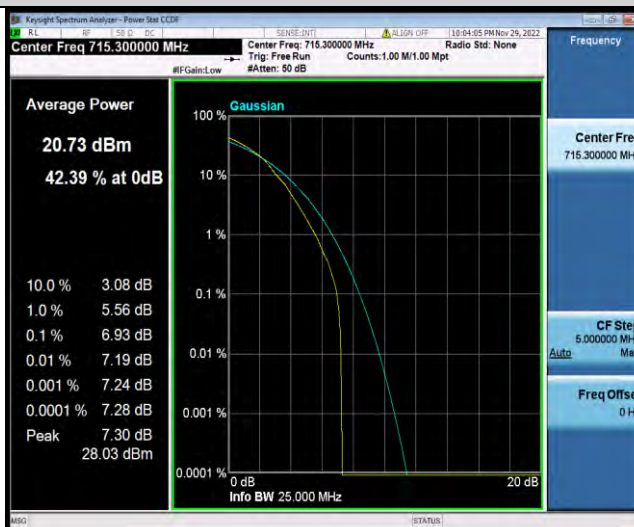

Band12-1.4MHz-64QAM-23173-6RB#0