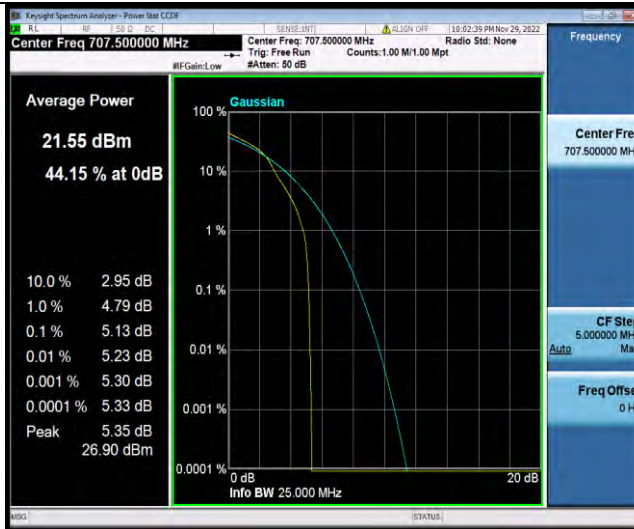

BUREAU VERITAS

Test Report No.: W7L-P22110036RF06

Band12-1.4MHz-16QAM-23095-6RB#0