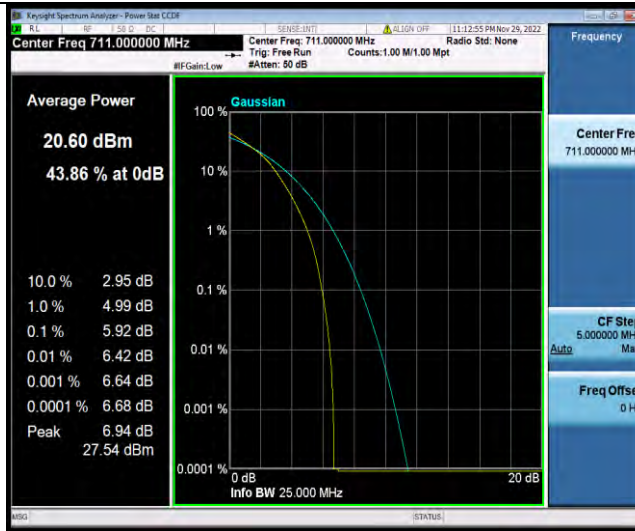

Band12-10MHz-16QAM-23130-1RB#0

Band12-10MHz-16QAM-23130-50RB#0

BUREAU
VERITAS

Test Report No.: W7L-P22110036RF06

Band12-10MHz-64QAM-23060-1RB#0

Band12-10MHz-64QAM-23060-50RB#0

Band12-10MHz-64QAM-23095-1RB#0