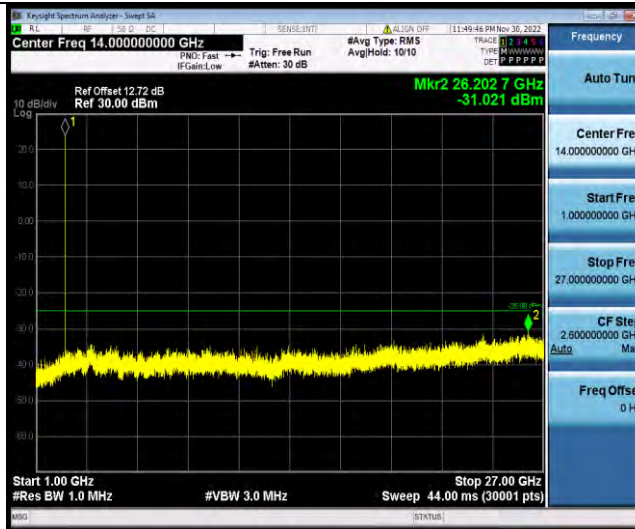

BUREAU VERITAS

Test Report No.: W7L-P22110036RF06

Band7-15MHz-64QAM-21100-1RB#0-Range1:30~1000MHz