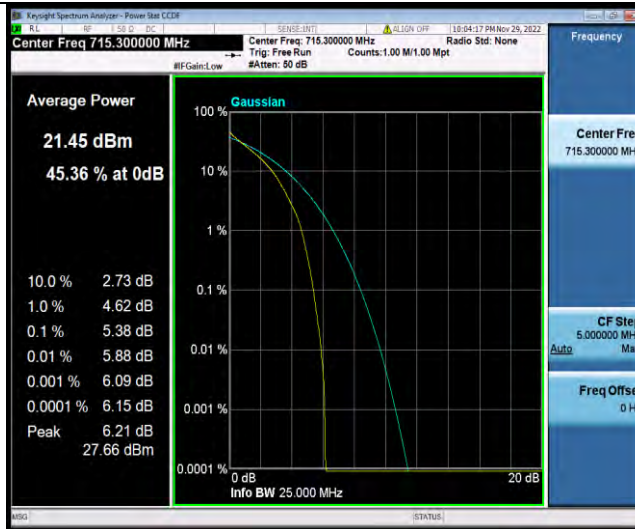

Test Graphs

BUREAU VERITAS

Test Report No.: W7L-P22110036RF06

Band12-1.4MHz-QPSK-23095-6RB#0

Band12-1.4MHz-QPSK-23173-1RB#0

Band12-1.4MHz-QPSK-23173-6RB#0

BUREAU VERITAS

Test Report No.: W7L-P22110036RF06