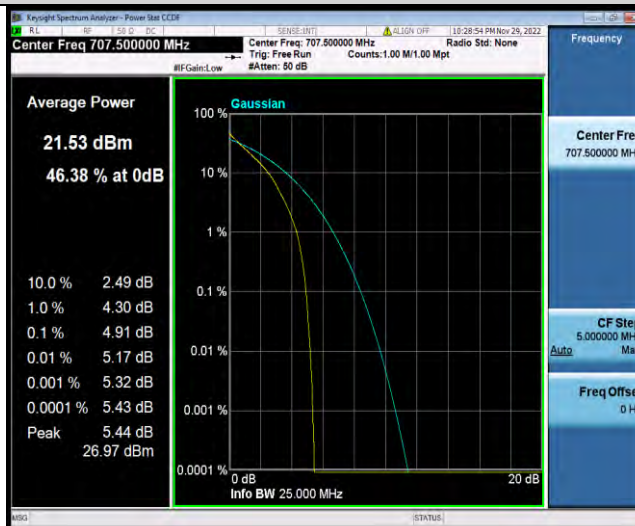

Band12-3MHz-QPSK-23165-1RB#0