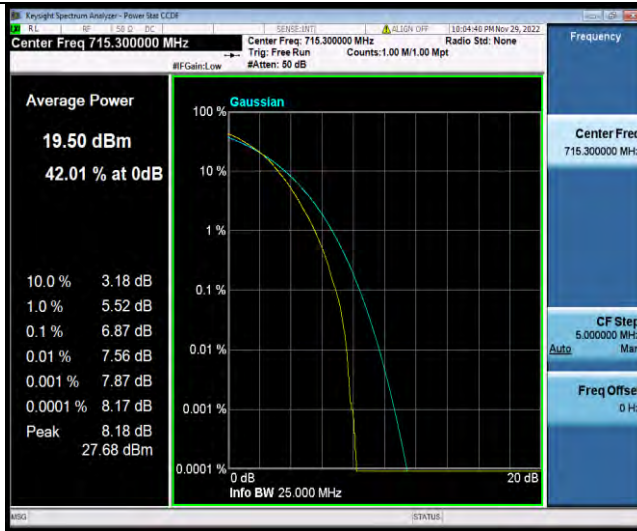

Band12-1.4MHz-64QAM-23095-6RB#0

Band12-1.4MHz-64QAM-23173-1RB#0

Band12-1.4MHz-64QAM-23173-6RB#0

BUREAU VERITAS

Test Report No.: W7L-P22110036RF06

Band12-3MHz-QPSK-23025-1RB#0

Band12-3MHz-QPSK-23025-15RB#0

Band12-3MHz-QPSK-23095-1RB#0