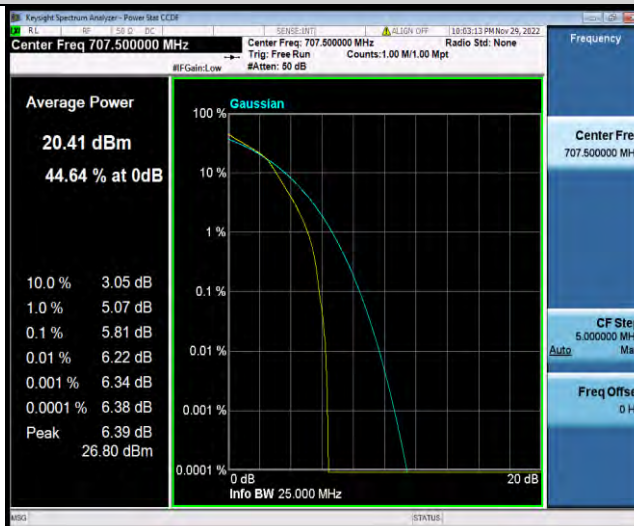

Band12-1.4MHz-16QAM-23173-1RB#0