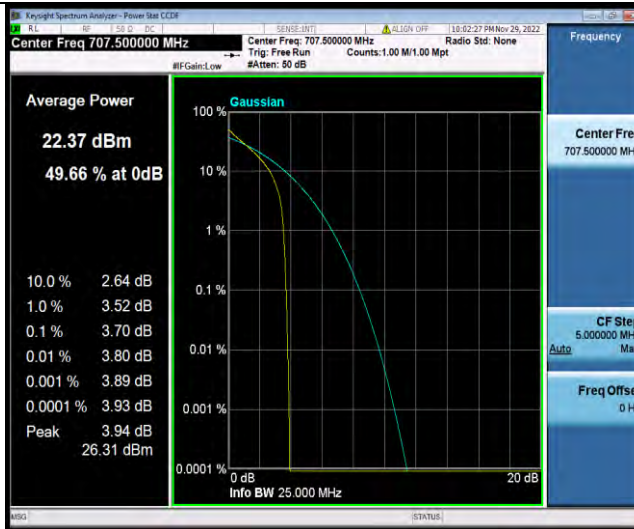

BUREAU VERITAS

Test Report No.: W7L-P22110036RF06

Band12-1.4MHz-QPSK-23095-6RB#0