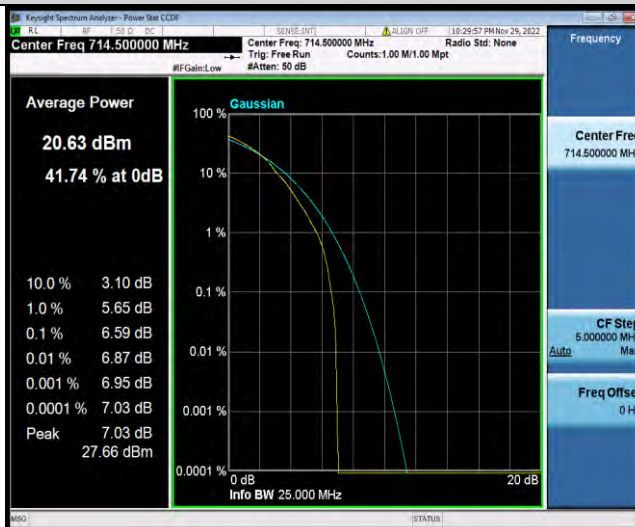

Band12-3MHz-64QAM-23165-15RB#0