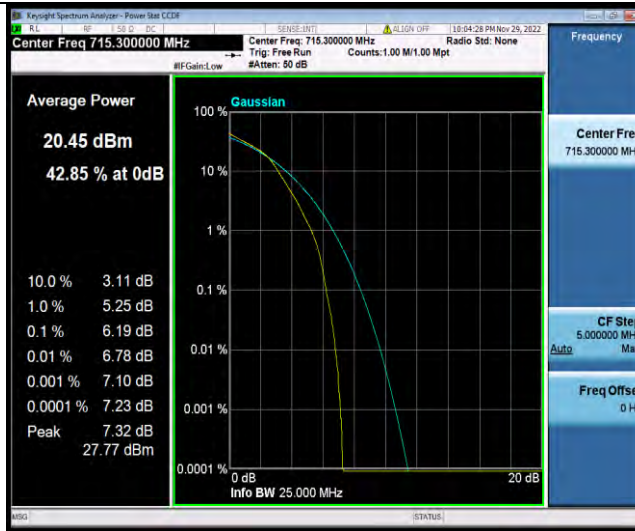

BUREAU
VERITAS

Test Report No.: W7L-P22110036RF06

Band12-1.4MHz-64QAM-23017-1RB#0