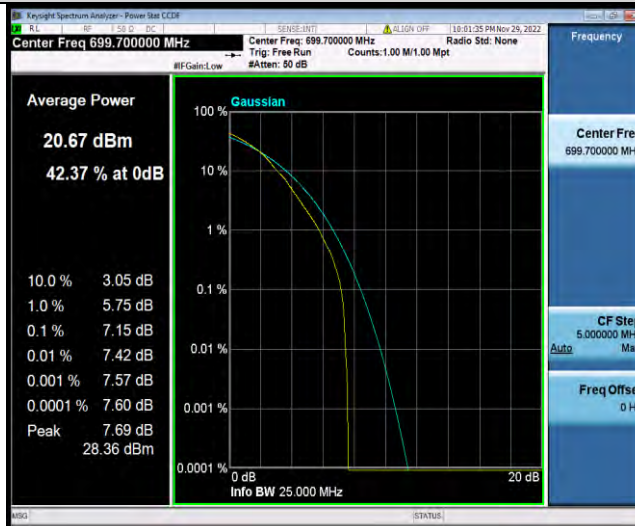

Band12-1.4MHz-16QAM-23173-6RB#0

BUREAU
VERITAS

Test Report No.: W7L-P22110036RF06

Band12-1.4MHz-64QAM-23017-1RB#0

Band12-1.4MHz-64QAM-23017-6RB#0

Band12-1.4MHz-64QAM-23095-1RB#0

BUREAU VERITAS

Test Report No.: W7L-P22110036RF06