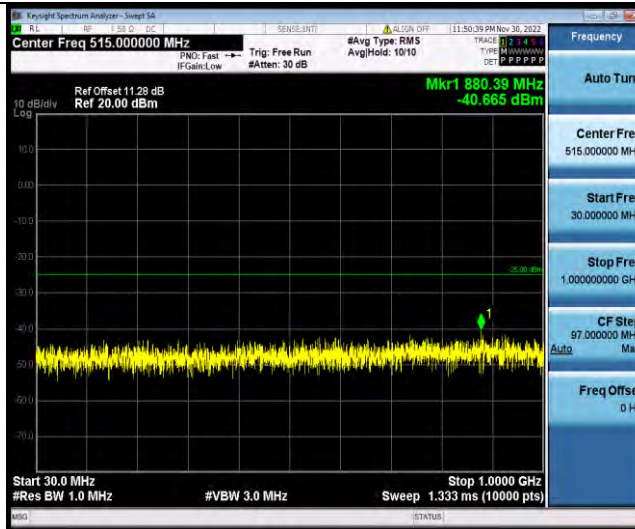

Test Report No.: W7L-P22110036RF06

Band7-15MHz-QPSK-21100-1RB#0-Range1:30~1000MHz

Band7-15MHz-QPSK-21100-1RB#0-Range2:1000~27000MHz

Band7-15MHz-QPSK-21375-1RB#0-Range1:30~1000MHz

BUREAU VERITAS

Test Report No.: W7L-P22110036RF06