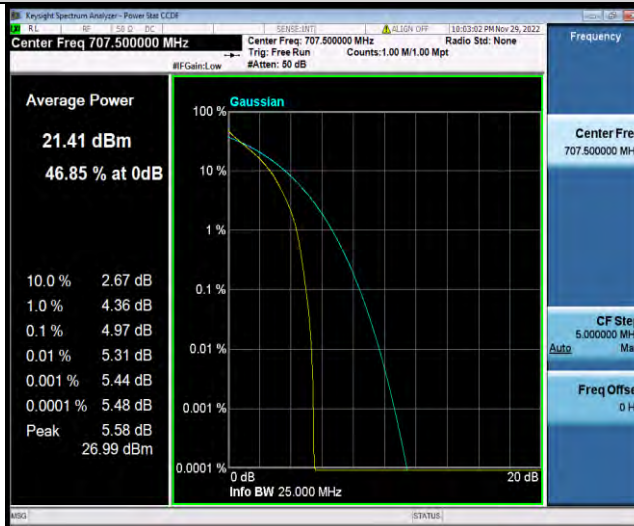

Test Graphs

BUREAU VERITAS

Test Report No.: W7L-P22110036RF06

Band12-1.4MHz-QPSK-23095-6RB#0

Band12-1.4MHz-QPSK-23173-1RB#0

Band12-1.4MHz-QPSK-23173-6RB#0

BUREAU VERITAS

Test Report No.: W7L-P22110036RF06