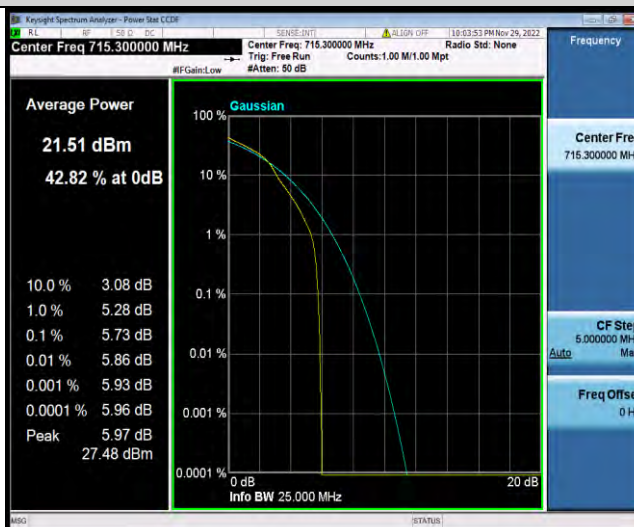

Band12-1.4MHz-16QAM-23173-6RB#0