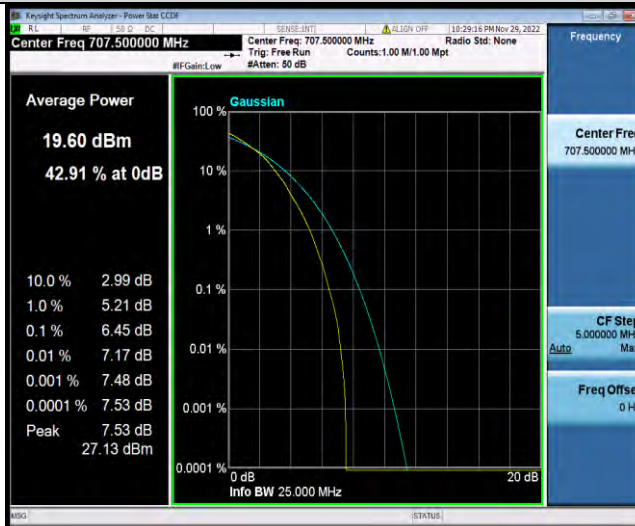

Test Report No.: W7L-P22110036RF06

Band12-3MHz-64QAM-23025-1RB#0

Band12-3MHz-64QAM-23025-15RB#0

Band12-3MHz-64QAM-23095-1RB#0

BUREAU VERITAS

Test Report No.: W7L-P22110036RF06

Band12-3MHz-64QAM-23095-15RB#0