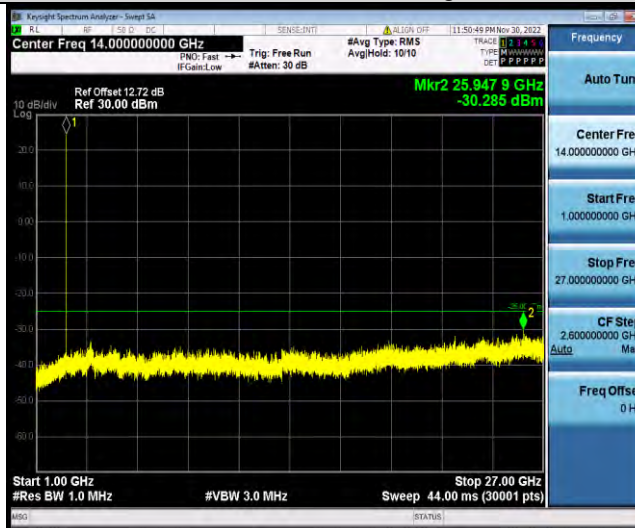

Band7-15MHz-16QAM-20825-1RB#0-Range1:30~1000MHz