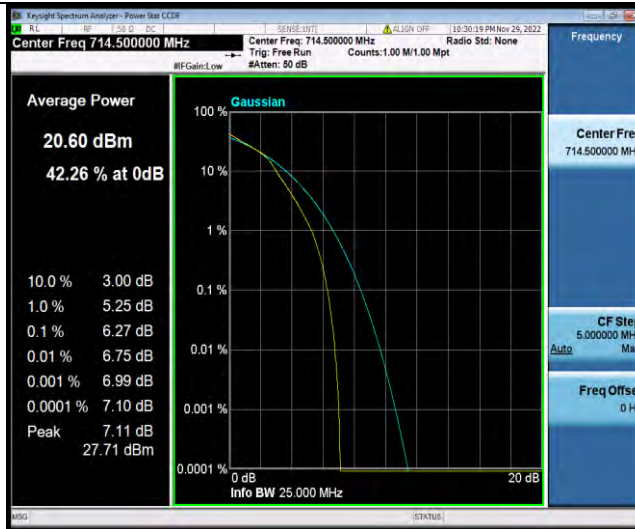

BUREAU
VERITAS

Test Report No.: W7L-P22110036RF06

Band12-3MHz-64QAM-23025-1RB#0