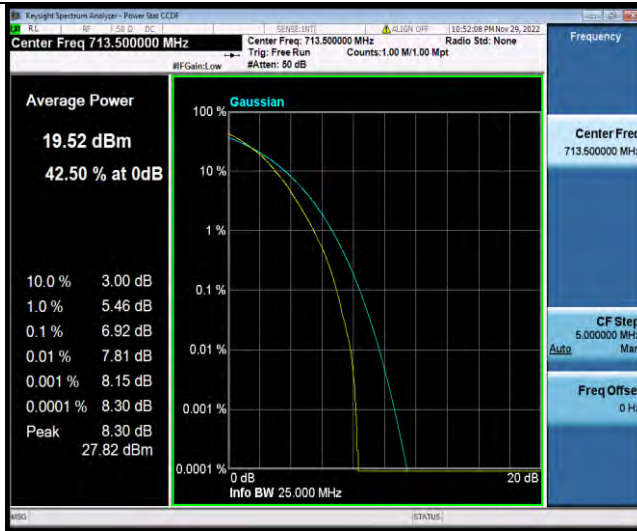

BUREAU VERITAS

Test Report No.: W7L-P22110036RF06

Band12-5MHz-64QAM-23095-25RB#0

Band12-5MHz-64QAM-23155-1RB#0

Band12-5MHz-64QAM-23155-25RB#0

BUREAU VERITAS

Test Report No.: W7L-P22110036RF06

Band12-10MHz-QPSK-23060-1RB#0