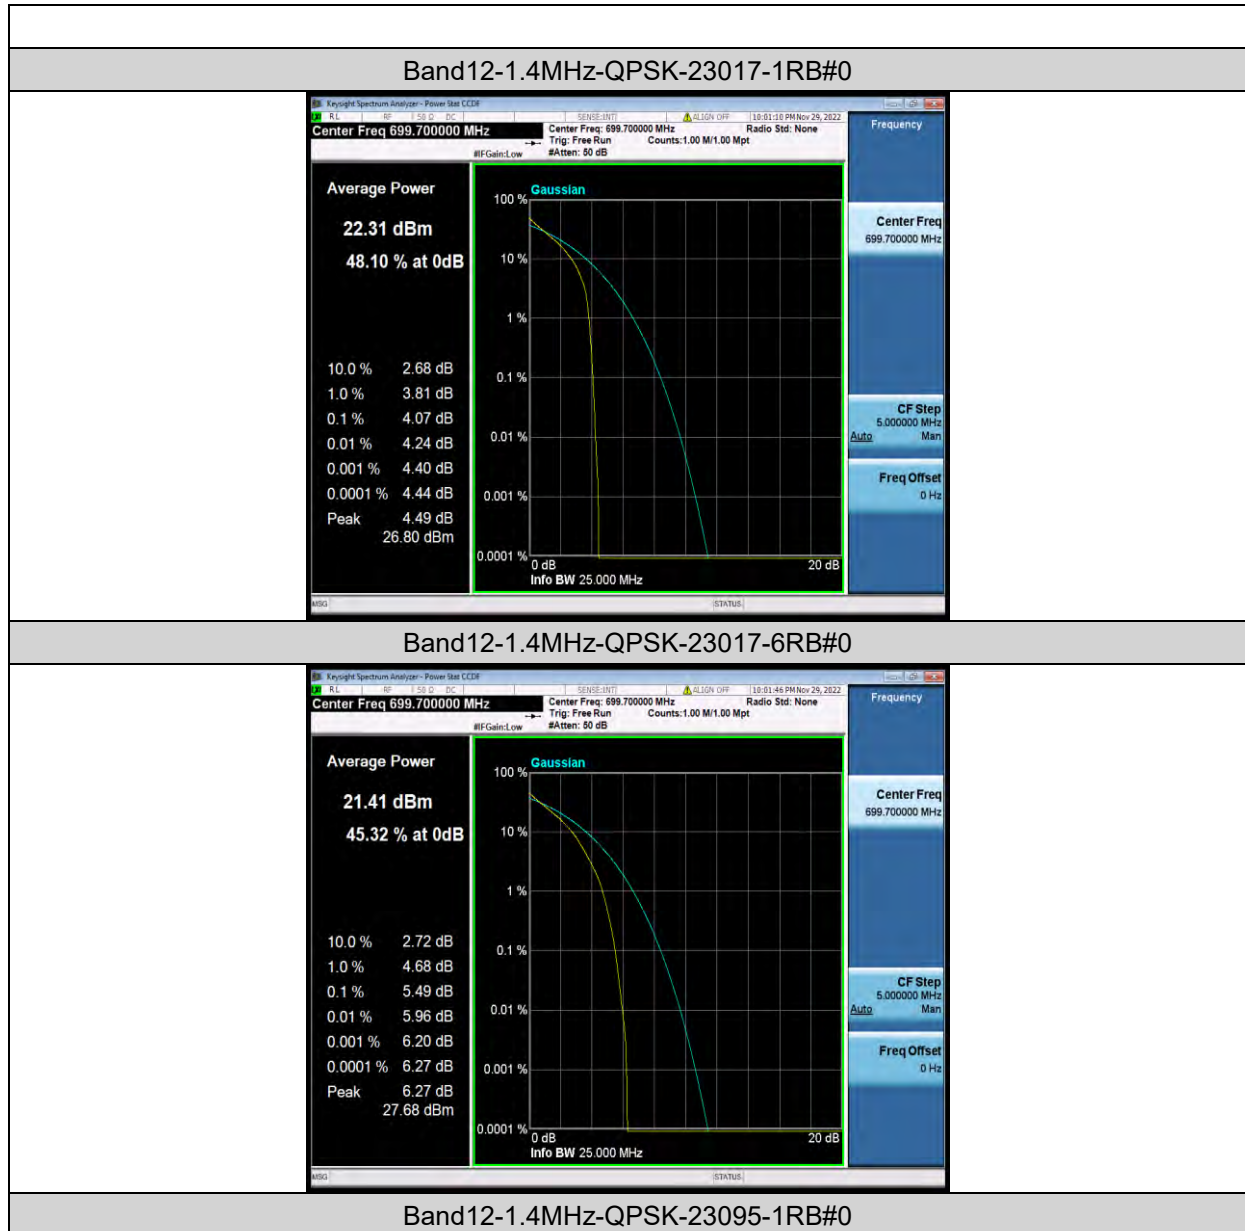

Test Graphs