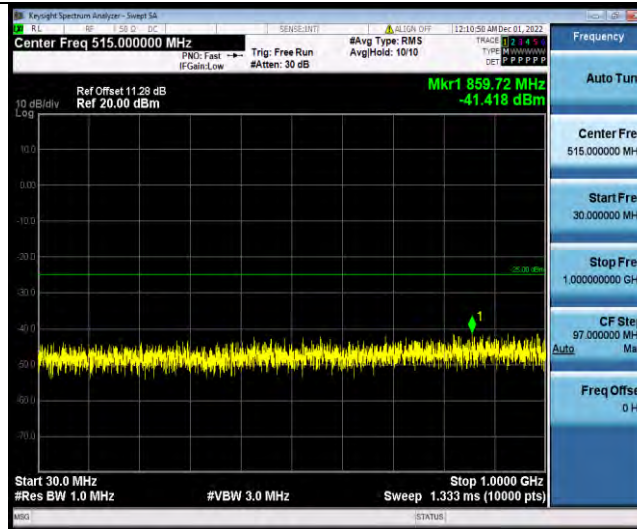

BUREAU
VERITAS

Test Report No.: W7L-P22110036RF06