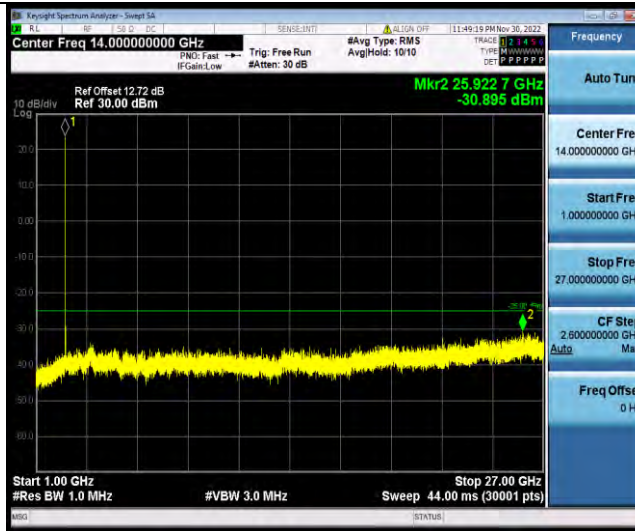

BUREAU VERITAS

Test Report No.: W7L-P22110036RF06

Band7-15MHz-QPSK-21100-1RB#0-Range1:30~1000MHz