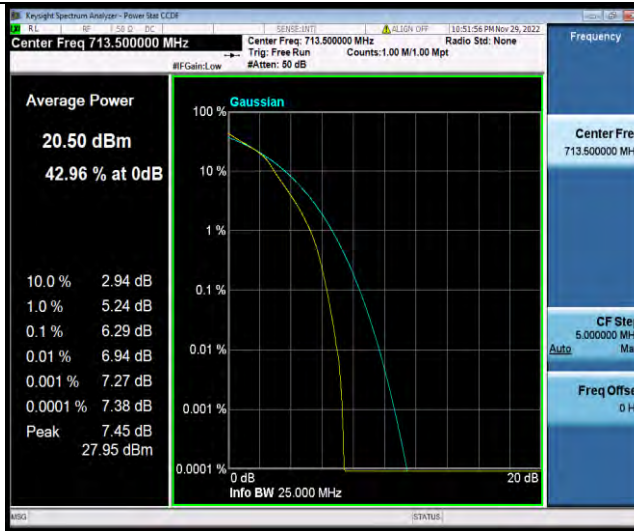

Band12-5MHz-16QAM-23095-1RB#0

BUREAU
VERITAS

Test Report No.: W7L-P22110036RF06

Band12-5MHz-16QAM-23095-25RB#0

Band12-5MHz-16QAM-23155-1RB#0

Band12-5MHz-16QAM-23155-25RB#0

BUREAU
VERITAS

Test Report No.: W7L-P22110036RF06