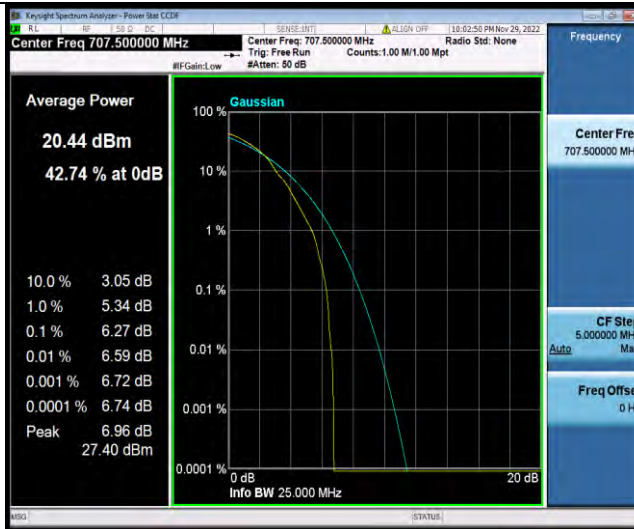

Band12-1.4MHz-16QAM-23173-6RB#0

BUREAU
VERITAS

Test Report No.: W7L-P22110036RF06

Band12-1.4MHz-64QAM-23017-1RB#0

Band12-1.4MHz-64QAM-23017-6RB#0

Band12-1.4MHz-64QAM-23095-1RB#0

BUREAU VERITAS

Test Report No.: W7L-P22110036RF06