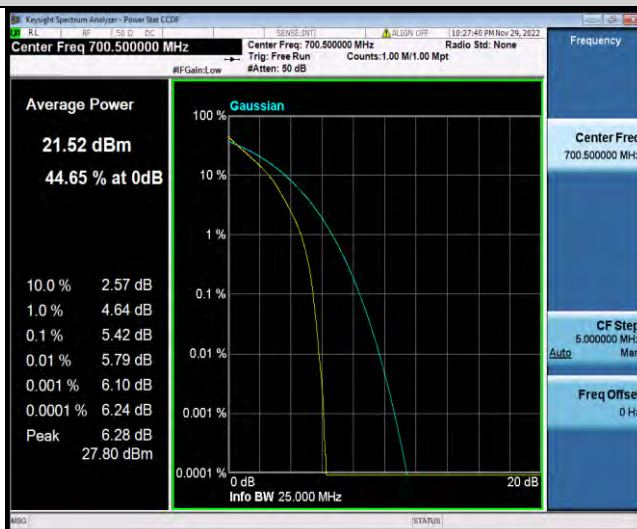

Band12-1.4MHz-64QAM-23095-6RB#0

Band12-1.4MHz-64QAM-23173-1RB#0

Band12-1.4MHz-64QAM-23173-6RB#0

BUREAU VERITAS

Test Report No.: W7L-P22110036RF06

Band12-3MHz-QPSK-23025-1RB#0

Band12-3MHz-QPSK-23025-15RB#0

Band12-3MHz-QPSK-23095-1RB#0