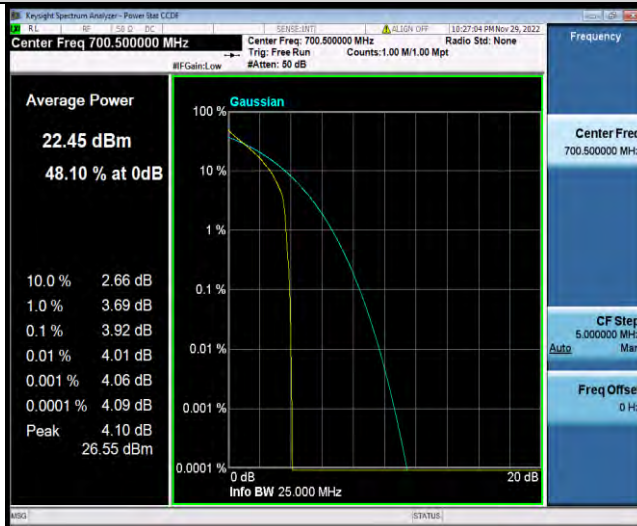

Band12-1.4MHz-64QAM-23095-6RB#0

Band12-1.4MHz-64QAM-23173-1RB#0

Band12-1.4MHz-64QAM-23173-6RB#0

BUREAU VERITAS

Test Report No.: W7L-P22110036RF06

Band12-3MHz-QPSK-23025-1RB#0

Band12-3MHz-QPSK-23025-15RB#0

Band12-3MHz-QPSK-23095-1RB#0