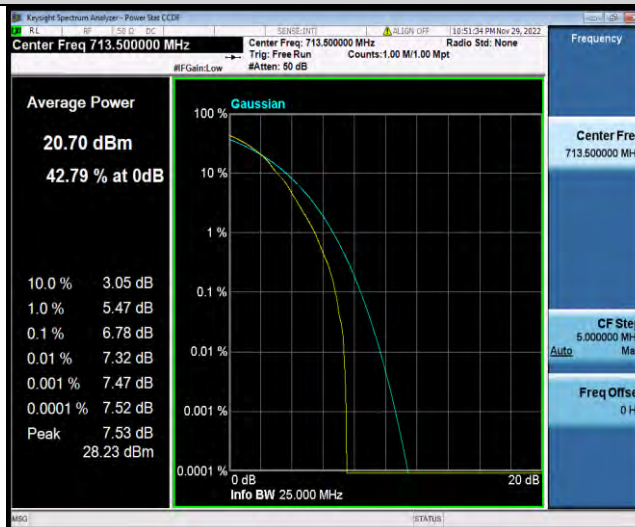

BUREAU VERITAS

Test Report No.: W7L-P22110036RF06

Band12-5MHz-64QAM-23095-25RB#0

Band12-5MHz-64QAM-23155-1RB#0

Band12-5MHz-64QAM-23155-25RB#0

BUREAU VERITAS

Test Report No.: W7L-P22110036RF06

Band12-10MHz-QPSK-23060-1RB#0