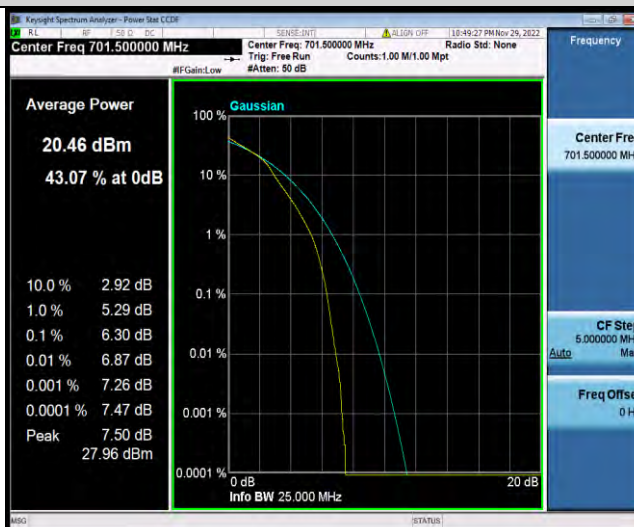

Test Report No.: W7L-P22110036RF06

Band12-5MHz-QPSK-23095-25RB#0

Band12-5MHz-QPSK-23155-1RB#0

Band12-5MHz-QPSK-23155-25RB#0

BUREAU VERITAS

Test Report No.: W7L-P22110036RF06

Band12-5MHz-16QAM-23035-1RB#0

Band12-5MHz-16QAM-23035-25RB#0