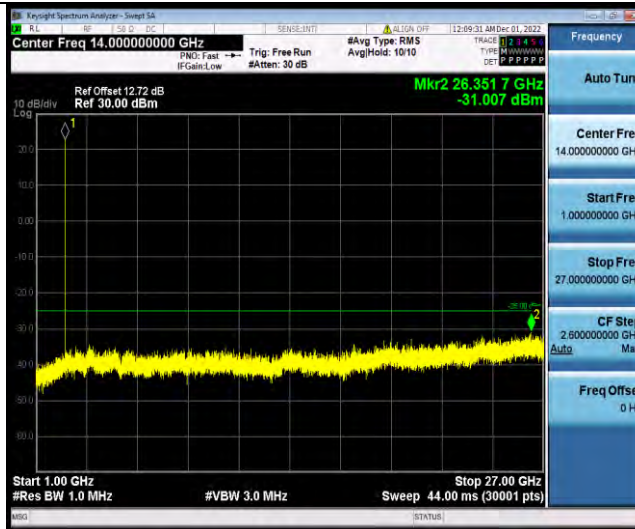

BUREAU VERITAS

Test Report No.: W7L-P22110036RF06

Band7-20MHz-64QAM-21100-1RB#0-Range1:30~1000MHz