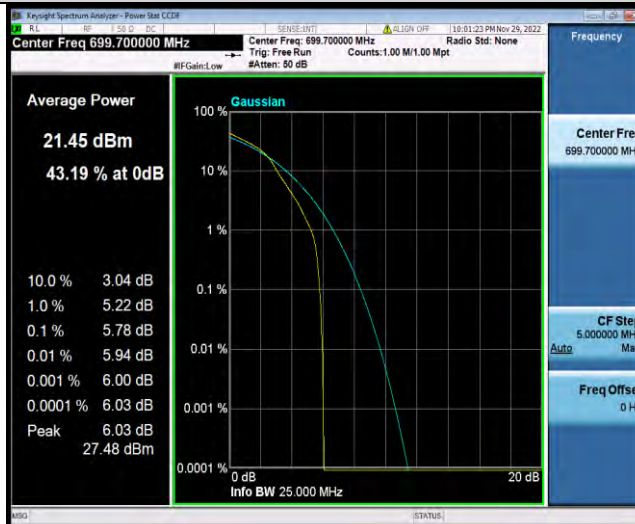

Band12-1.4MHz-16QAM-23017-6RB#0