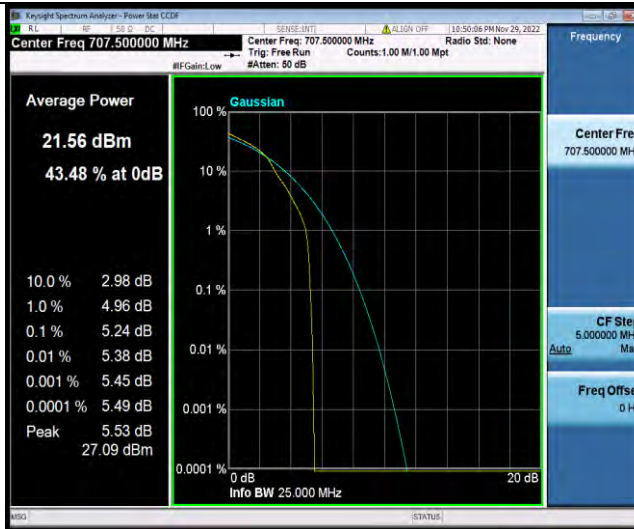

BUREAU
VERITAS

Test Report No.: W7L-P22110036RF06

Band12-5MHz-16QAM-23095-25RB#0