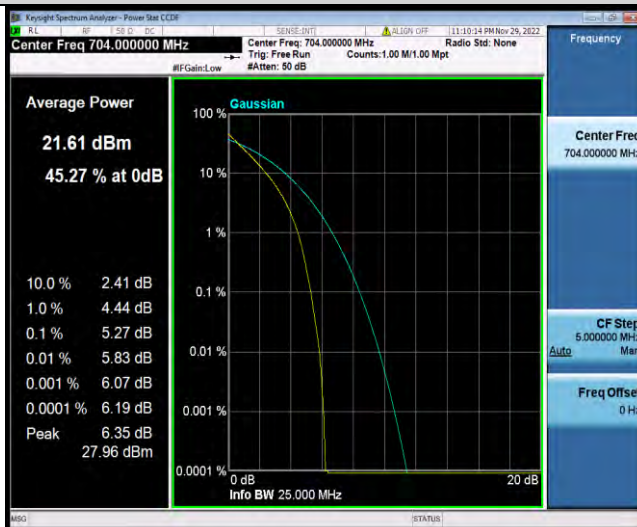

Band12-10MHz-QPSK-23095-1RB#0