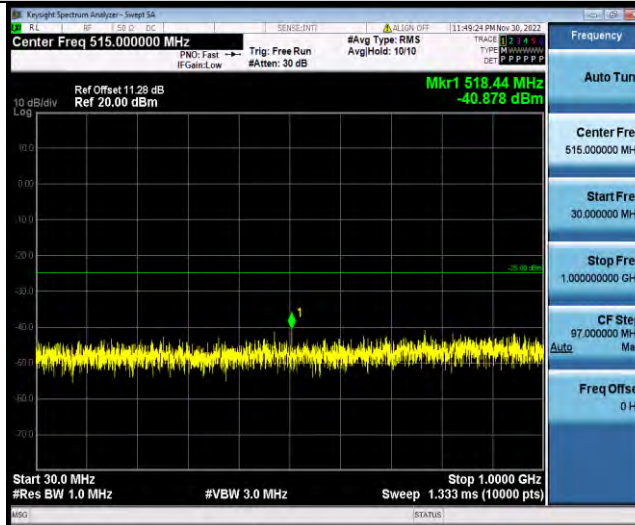

Band7-15MHz-16QAM-20825-1RB#0-Range2:1000~27000MHz