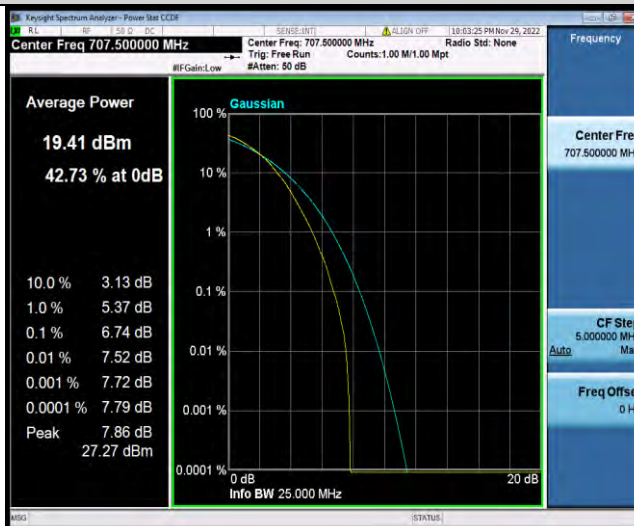

Band12-1.4MHz-64QAM-23173-1RB#0