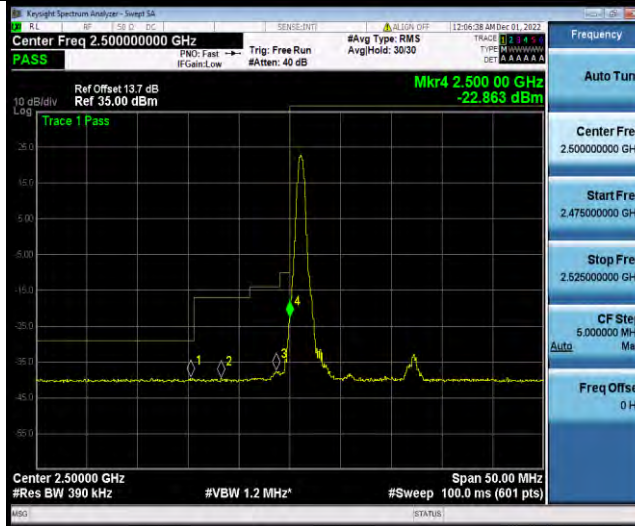

### Test Report No.: W7L-P22110036RF06

Band7-15MHz-64QAM-20825-75RB#0

Band7-15MHz-64QAM-21375-1RB#74

Band7-15MHz-64QAM-21375-75RB#0

BUREAU VERITAS

Test Report No.: W7L-P22110036RF06

Band7-20MHz-QPSK-20850-1RB#0