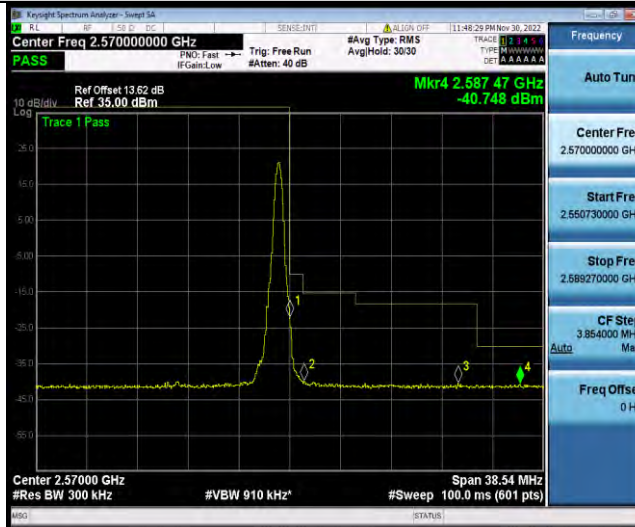

Band7-15MHz-64QAM-21375-75RB#0