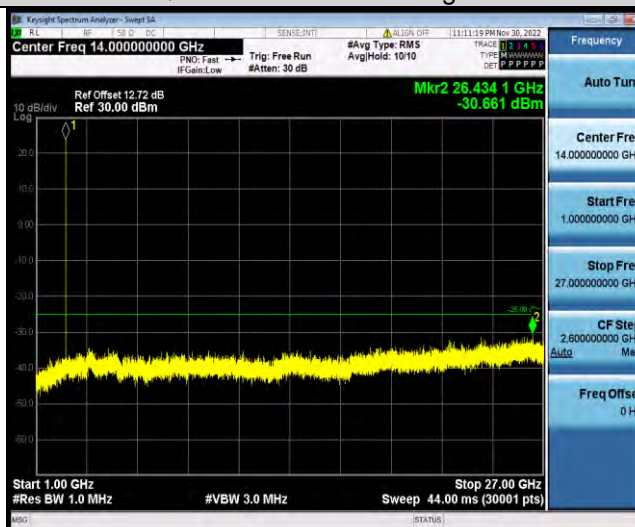

Band7-5MHz-64QAM-21425-1RB#0-Range1:30~1000MHz