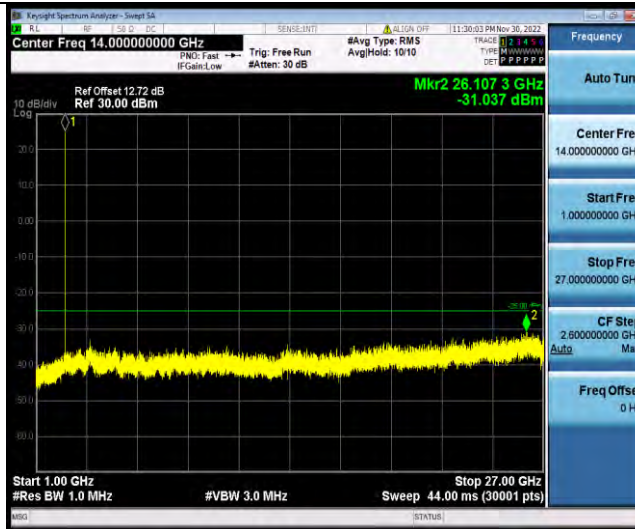

BUREAU VERITAS

Test Report No.: W7L-P22110036RF06

Band7-10MHz-16QAM-21100-1RB#0-Range1:30~1000MHz