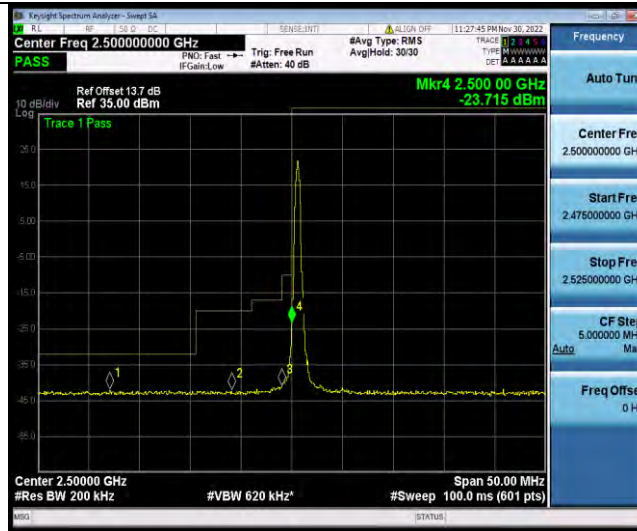

### Test Report No.: W7L-P22110036RF06

Band7-10MHz-16QAM-21400-1RB#49

Band7-10MHz-16QAM-21400-50RB#0

Band7-10MHz-64QAM-20800-1RB#0

BUREAU VERITAS

Test Report No.: W7L-P22110036RF06

Band7-10MHz-64QAM-20800-50RB#0