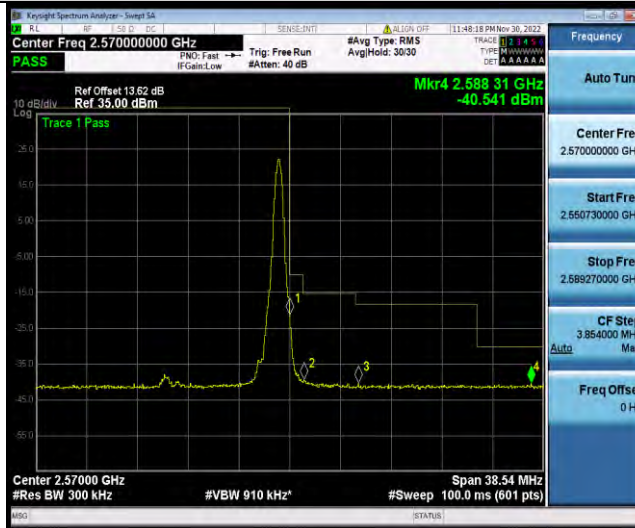

Band7-15MHz-16QAM-21375-75RB#0