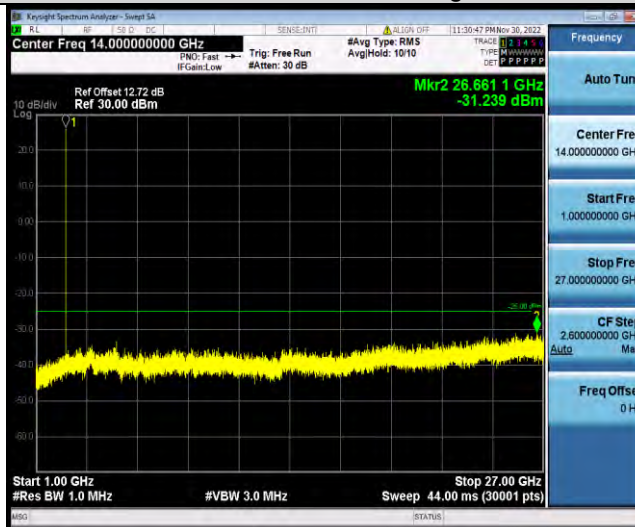

Band7-10MHz-16QAM-21400-1RB#0-Range1:30~1000MHz