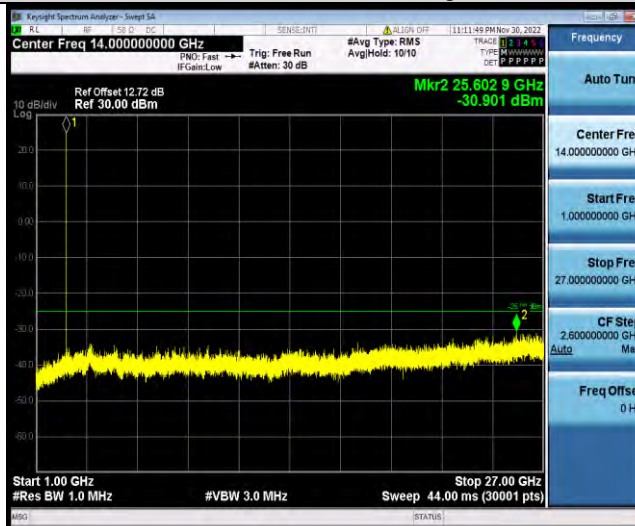

Band7-5MHz-64QAM-20775-1RB#0-Range1:30~1000MHz