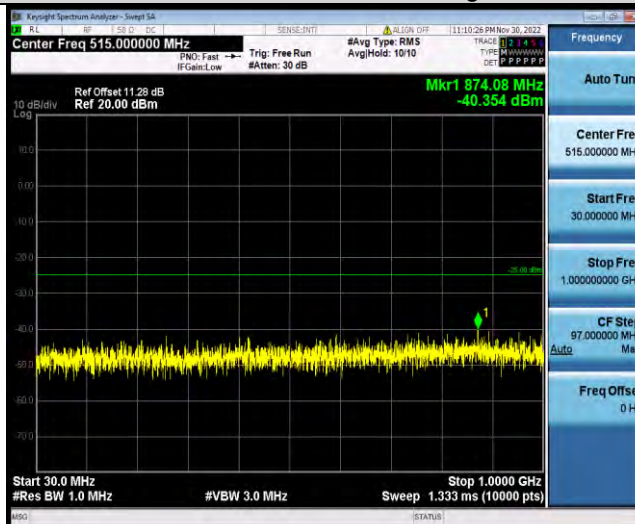

Band7-5MHz-64QAM-20775-1RB#0-Range2:1000~27000MHz