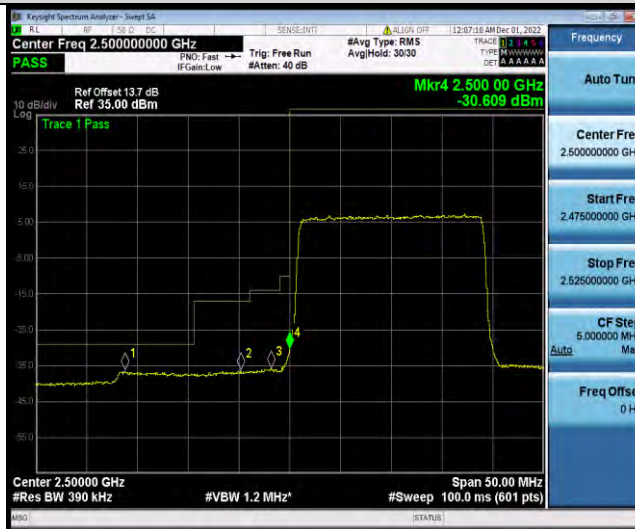

Band7-20MHz-QPSK-21350-1RB#99