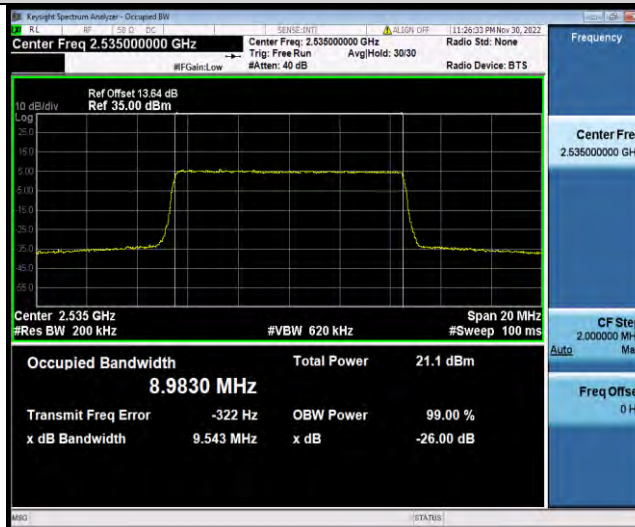

Band7-10MHz-64QAM-21400-50RB#0