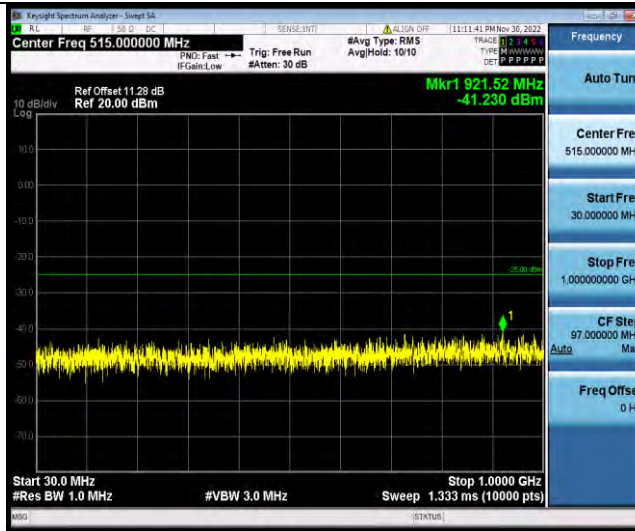

Test Report No.: W7L-P22110036RF06

Band7-5MHz-16QAM-21100-1RB#0-Range1:30~1000MHz

Band7-5MHz-16QAM-21100-1RB#0-Range2:1000~27000MHz

Band7-5MHz-16QAM-21425-1RB#0-Range1:30~1000MHz

BUREAU VERITAS

Test Report No.: W7L-P22110036RF06