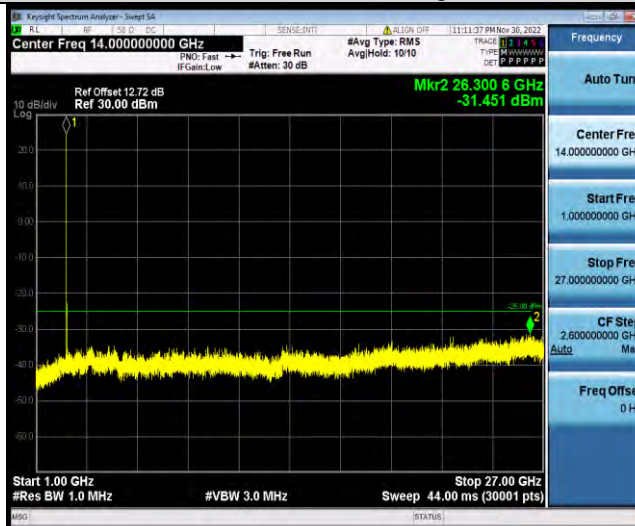

Band7-5MHz-16QAM-20775-1RB#0-Range1:30~1000MHz