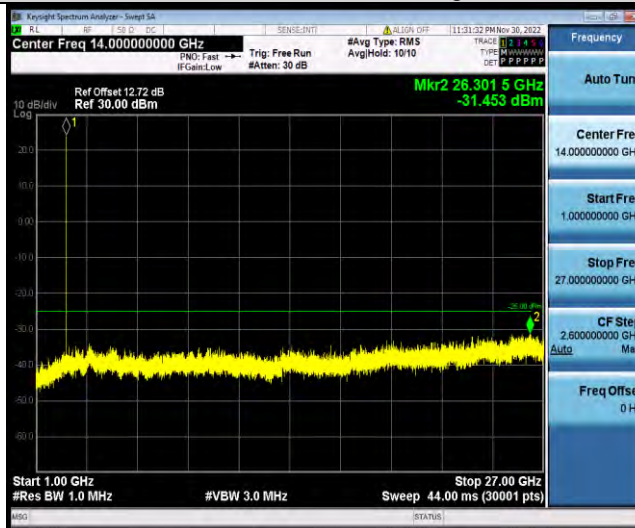

Band7-10MHz-64QAM-20800-1RB#0-Range1:30~1000MHz