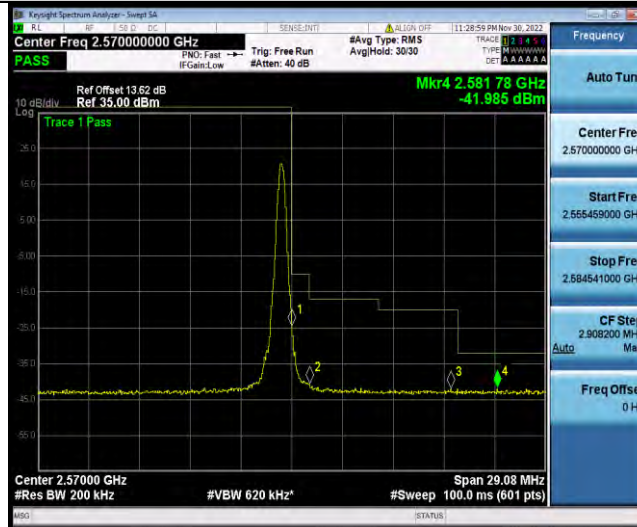

Band7-10MHz-64QAM-21400-50RB#0