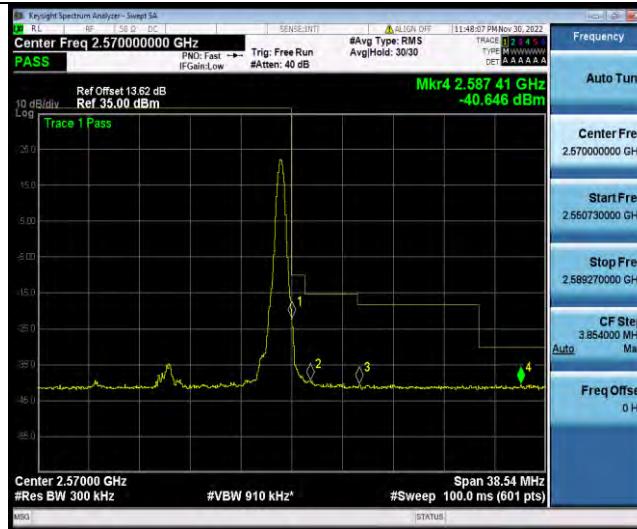

BUREAU VERITAS

Test Report No.: W7L-P22110036RF06

Band7-15MHz-QPSK-21375-75RB#0