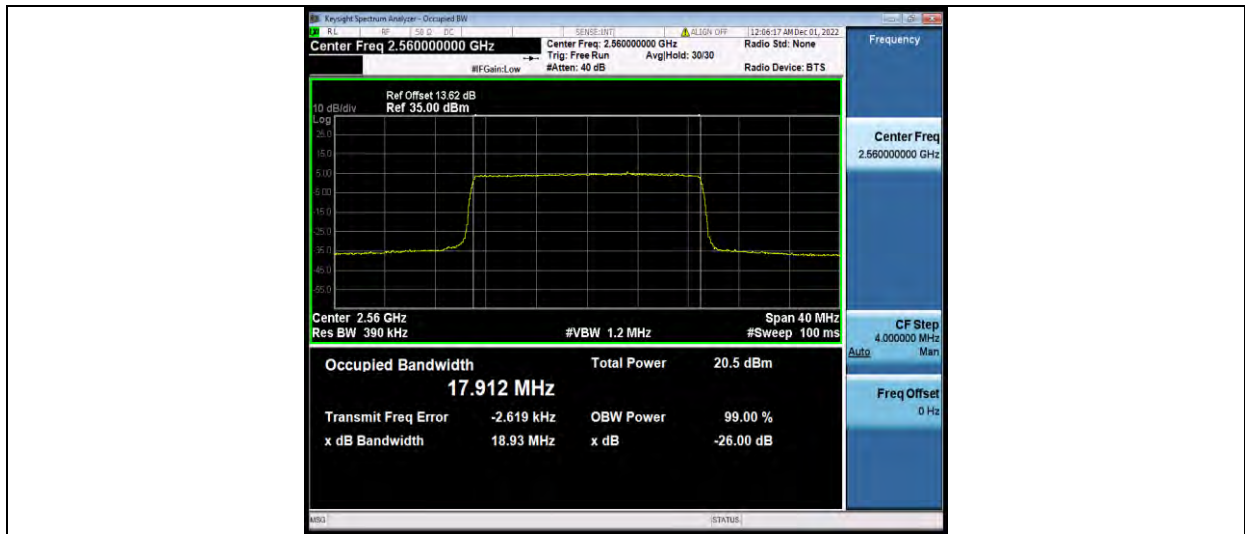

BUREAU
VERITAS

Test Report No.: W7L-P22110036RF06