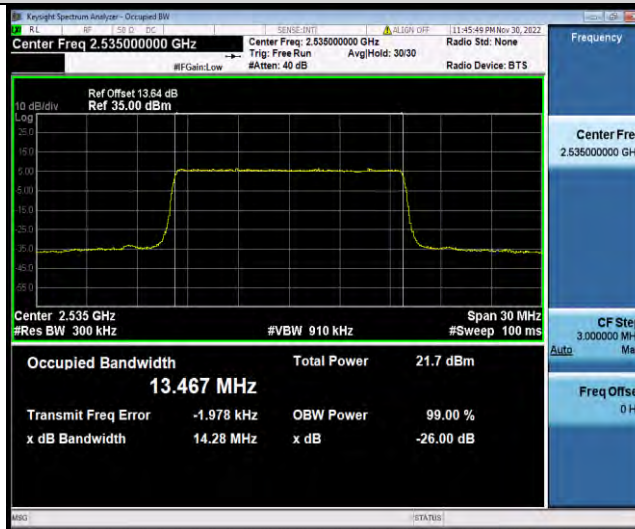

Band7-15MHz-16QAM-21375-75RB#0