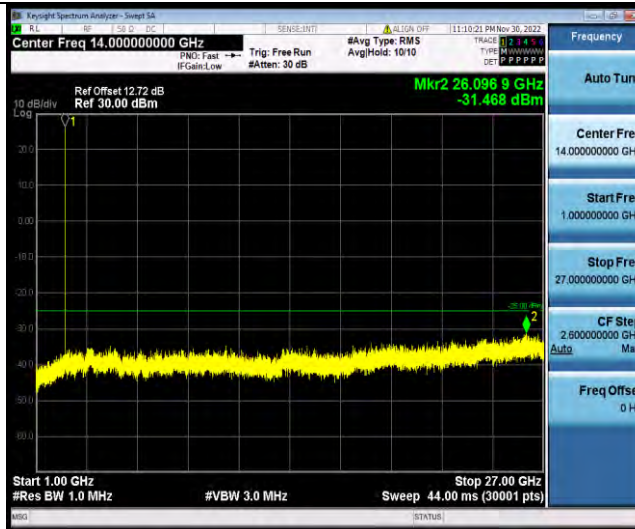

BUREAU VERITAS

Test Report No.: W7L-P22110036RF06

Band7-5MHz-16QAM-21100-1RB#0-Range1:30~1000MHz