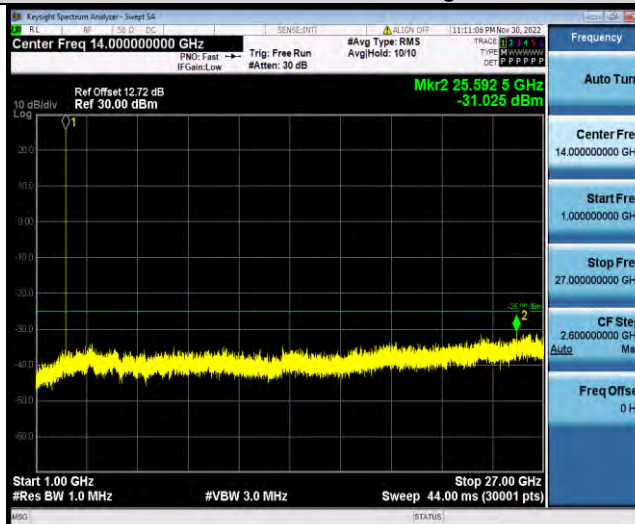

Band7-5MHz-16QAM-21425-1RB#0-Range1:30~1000MHz