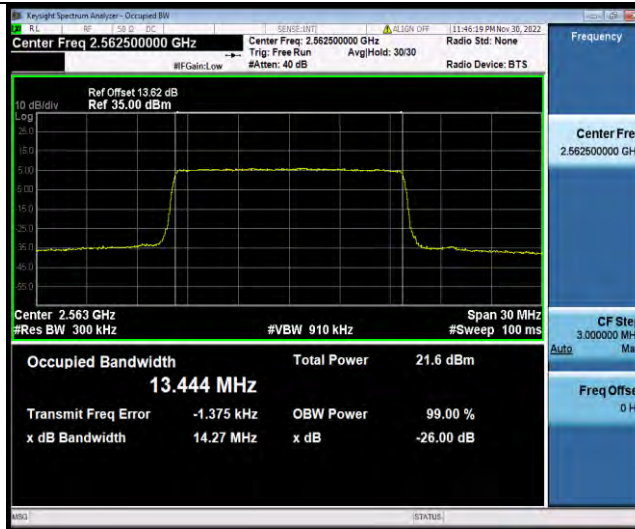

BUREAU VERITAS

Test Report No.: W7L-P22110036RF06

Band7-15MHz-64QAM-20825-75RB#0