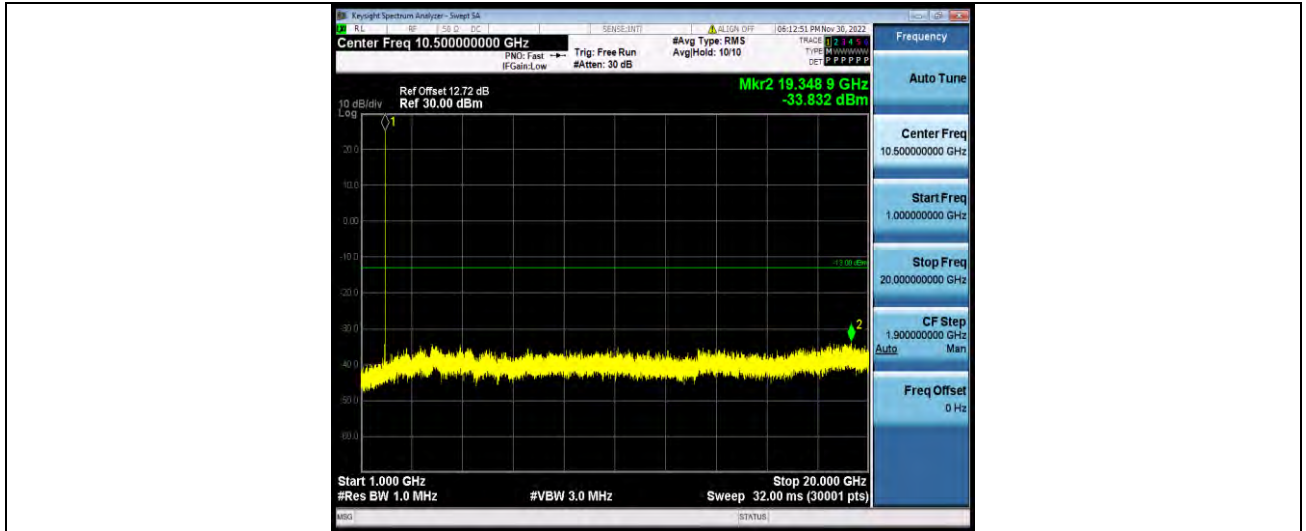

Band25-20MHz-64QAM-26590-1RB#0-Range1:30~1000MHz

Band25-20MHz-64QAM-26590-1RB#0-Range2:1000~20000MHz

BUREAU  
VERITAS

Test Report No.: W7L-P22110036RF05

BV 7Layers Communications Technology  
(Shenzhen) Co., Ltd