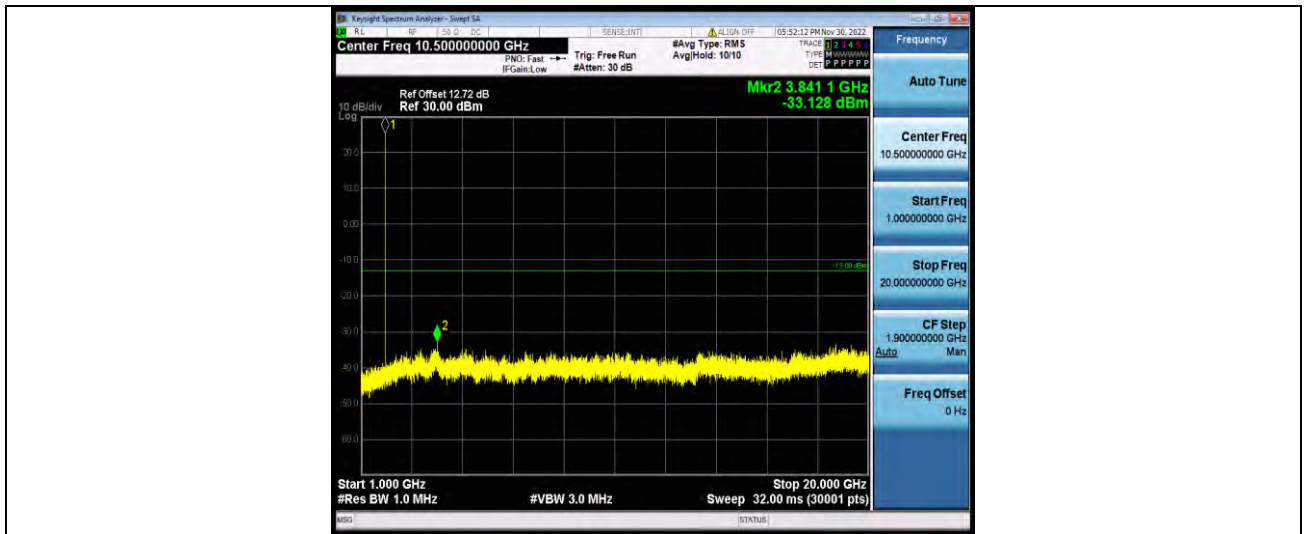

BUREAU VERITAS

Test Report No.: W7L-P22110036RF05

Band25-15MHz-16QAM-26115-1RB#0-Range1:30~1000MHz