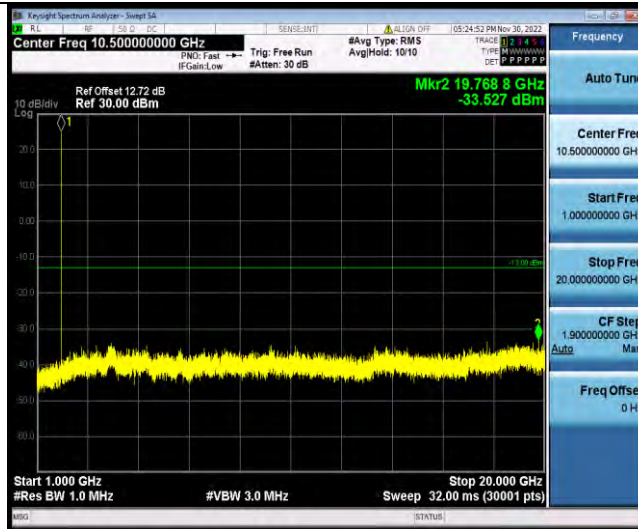

BUREAU VERITAS

Test Report No.: W7L-P22110036RF05

Band25-10MHz-16QAM-26090-1RB#0-Range1:30~1000MHz