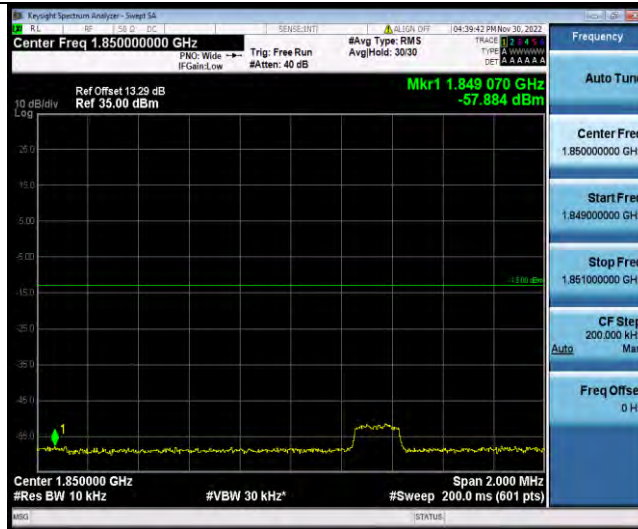

BUREAU VERITAS

Test Report No.: W7L-P22110036RF05

Band25-5MHz-64QAM-26065-25RB#0