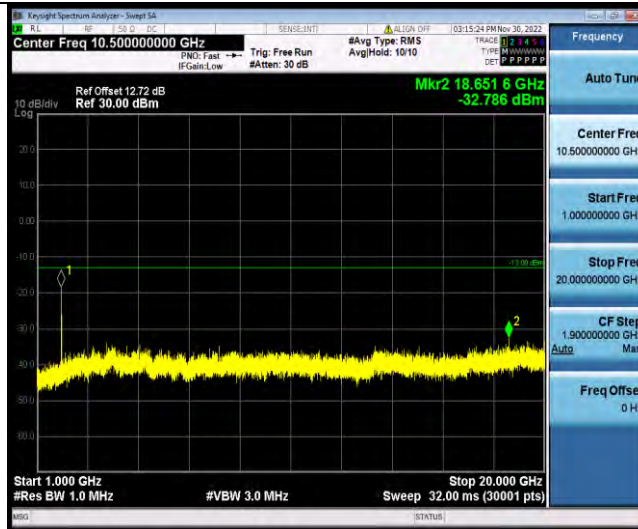

BUREAU VERITAS

Test Report No.: W7L-P22110036RF05

Band25-1.4MHz-64QAM-26047-1RB#0-Range1:30~1000MHz