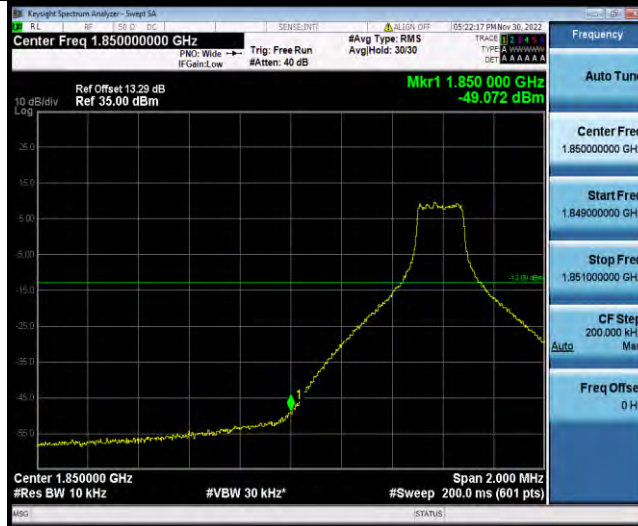

Test Report No.: W7L-P22110036RF05

Band25-10MHz-16QAM-26090-50RB#0

Band25-10MHz-16QAM-26640-1RB#49

Band25-10MHz-16QAM-26640-50RB#0

BUREAU VERITAS

Test Report No.: W7L-P22110036RF05

Band25-10MHz-64QAM-26090-1RB#0