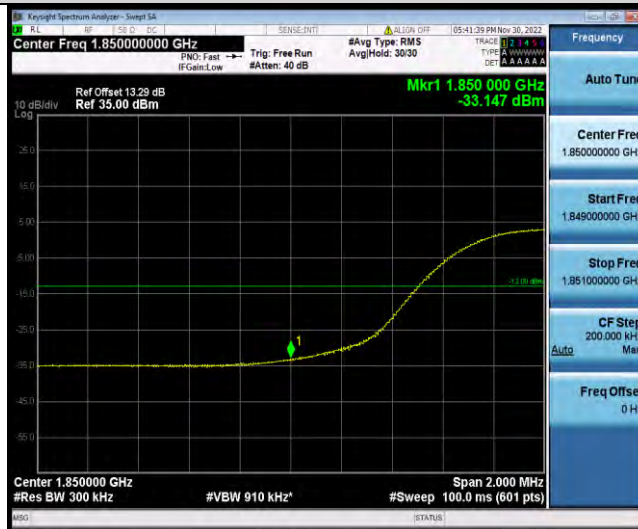

BUREAU VERITAS

Test Report No.: W7L-P22110036RF05

Band25-15MHz-64QAM-26115-1RB#0

Band25-15MHz-64QAM-26115-75RB#0

Band25-15MHz-64QAM-26615-1RB#0

BUREAU VERITAS

Test Report No.: W7L-P22110036RF05

Band25-15MHz-64QAM-26615-1RB#74