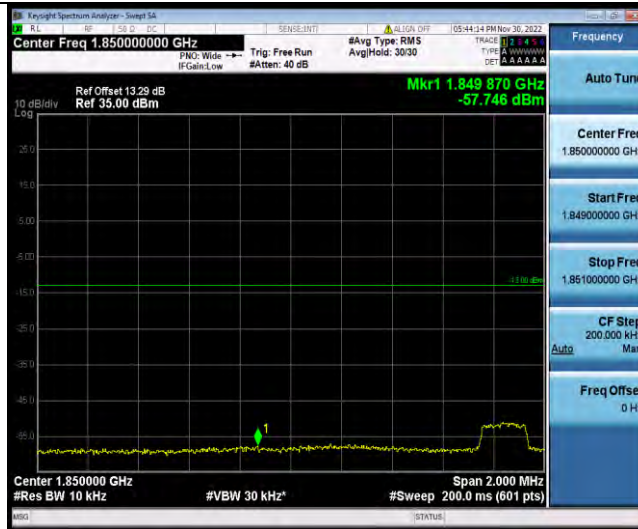

BUREAU VERITAS

Test Report No.: W7L-P22110036RF05

Band25-15MHz-QPSK-26115-75RB#0