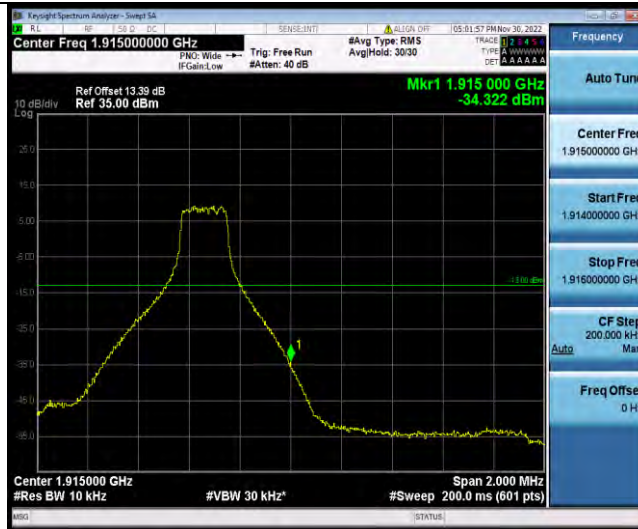

Test Report No.: W7L-P22110036RF05

Band25-5MHz-64QAM-26065-25RB#0

Band25-5MHz-64QAM-26665-1RB#0

Band25-5MHz-64QAM-26665-1RB#24

BUREAU VERITAS

Test Report No.: W7L-P22110036RF05

Band25-5MHz-64QAM-26665-25RB#0