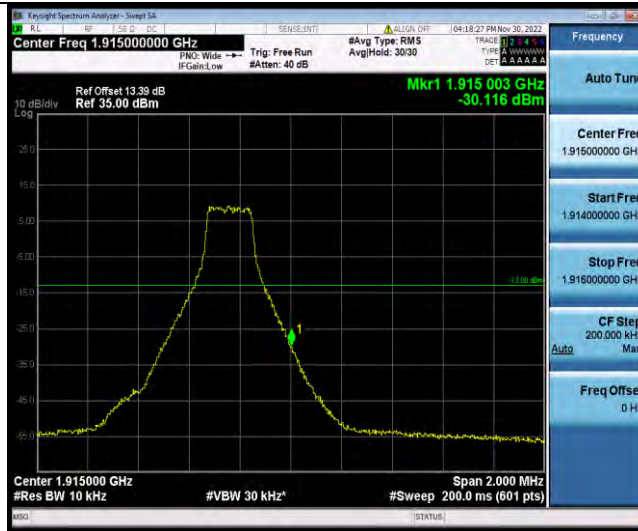

BUREAU VERITAS

Test Report No.: W7L-P22110036RF05

Band25-3MHz-64QAM-26675-15RB#0