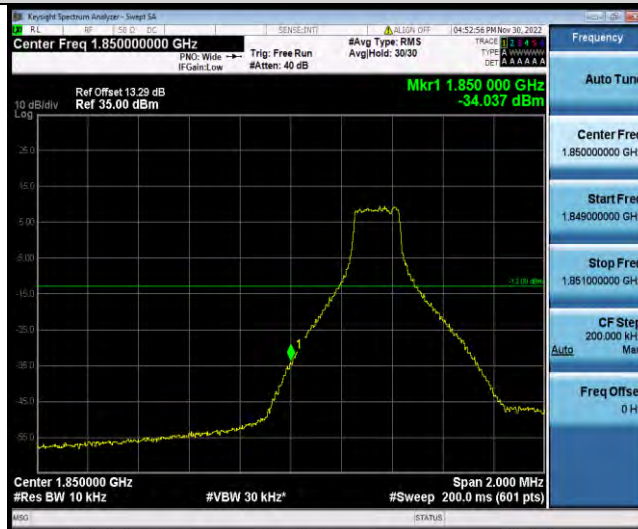

Band25-5MHz-16QAM-26665-1RB#0

Band25-5MHz-16QAM-26665-1RB#24

BUREAU VERITAS

Test Report No.: W7L-P22110036RF05

Band25-5MHz-16QAM-26665-25RB#0

Band25-5MHz-64QAM-26065-1RB#0

Band25-5MHz-64QAM-26065-1RB#24

BUREAU VERITAS