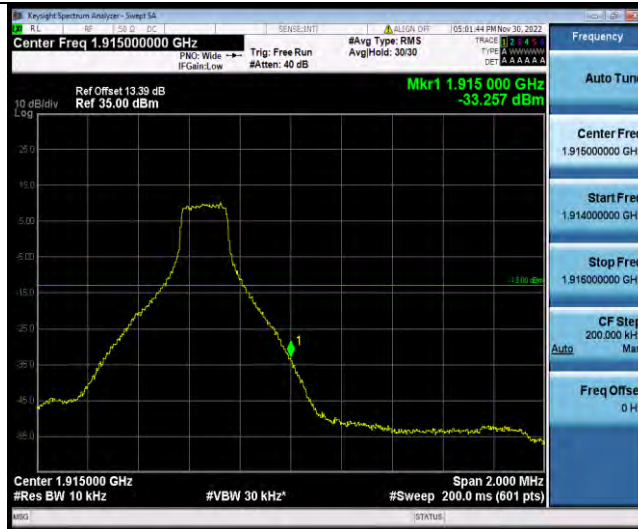

Band25-5MHz-16QAM-26665-1RB#0

Band25-5MHz-16QAM-26665-1RB#24

BUREAU VERITAS

Test Report No.: W7L-P22110036RF05

Band25-5MHz-16QAM-26665-25RB#0

Band25-5MHz-64QAM-26065-1RB#0

Band25-5MHz-64QAM-26065-1RB#24

BUREAU VERITAS