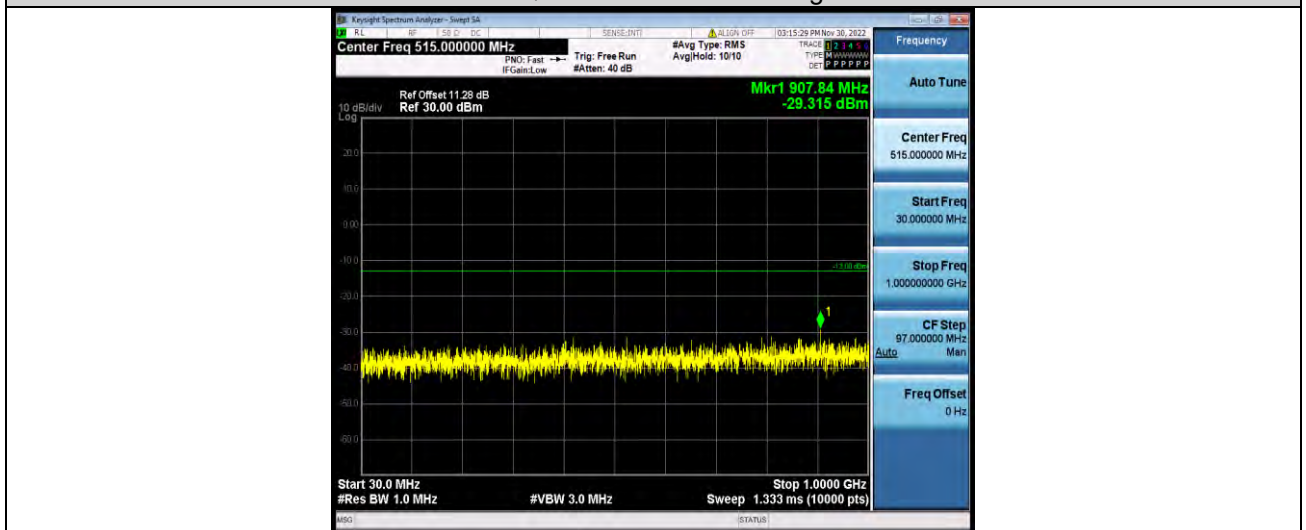

Band25-1.4MHz-64QAM-26683-1RB#0-Range2:1000~20000MHz