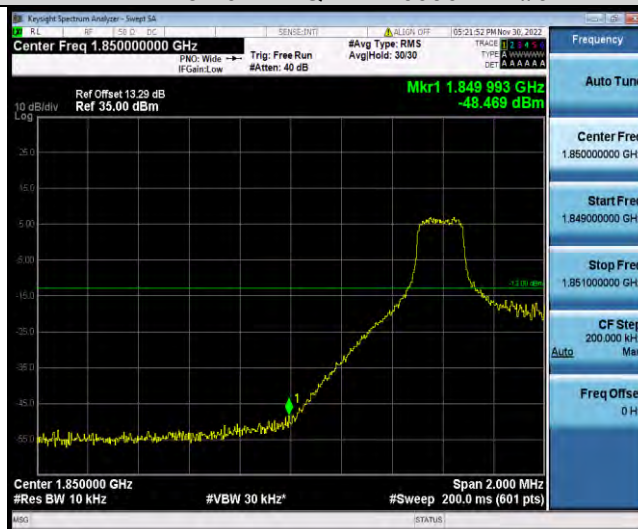

Band25-10MHz-QPSK-26090-50RB#0