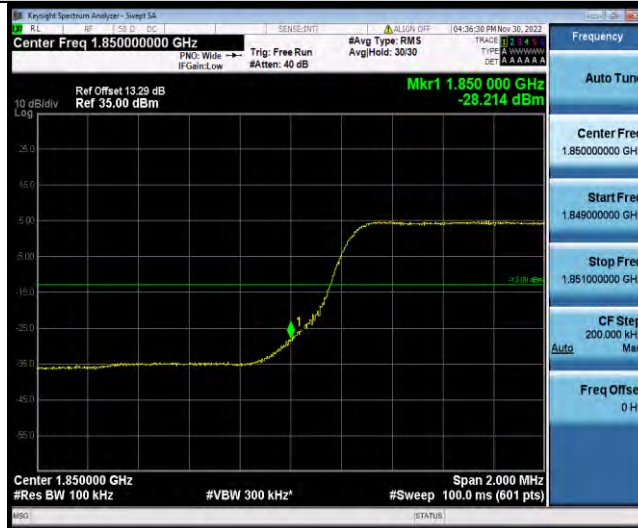

Test Report No.: W7L-P22110036RF05

Band25-5MHz-QPSK-26665-25RB#0

Band25-5MHz-16QAM-26065-1RB#0

Band25-5MHz-16QAM-26065-1RB#24

BUREAU VERITAS

Test Report No.: W7L-P22110036RF05

Band25-5MHz-16QAM-26065-25RB#0