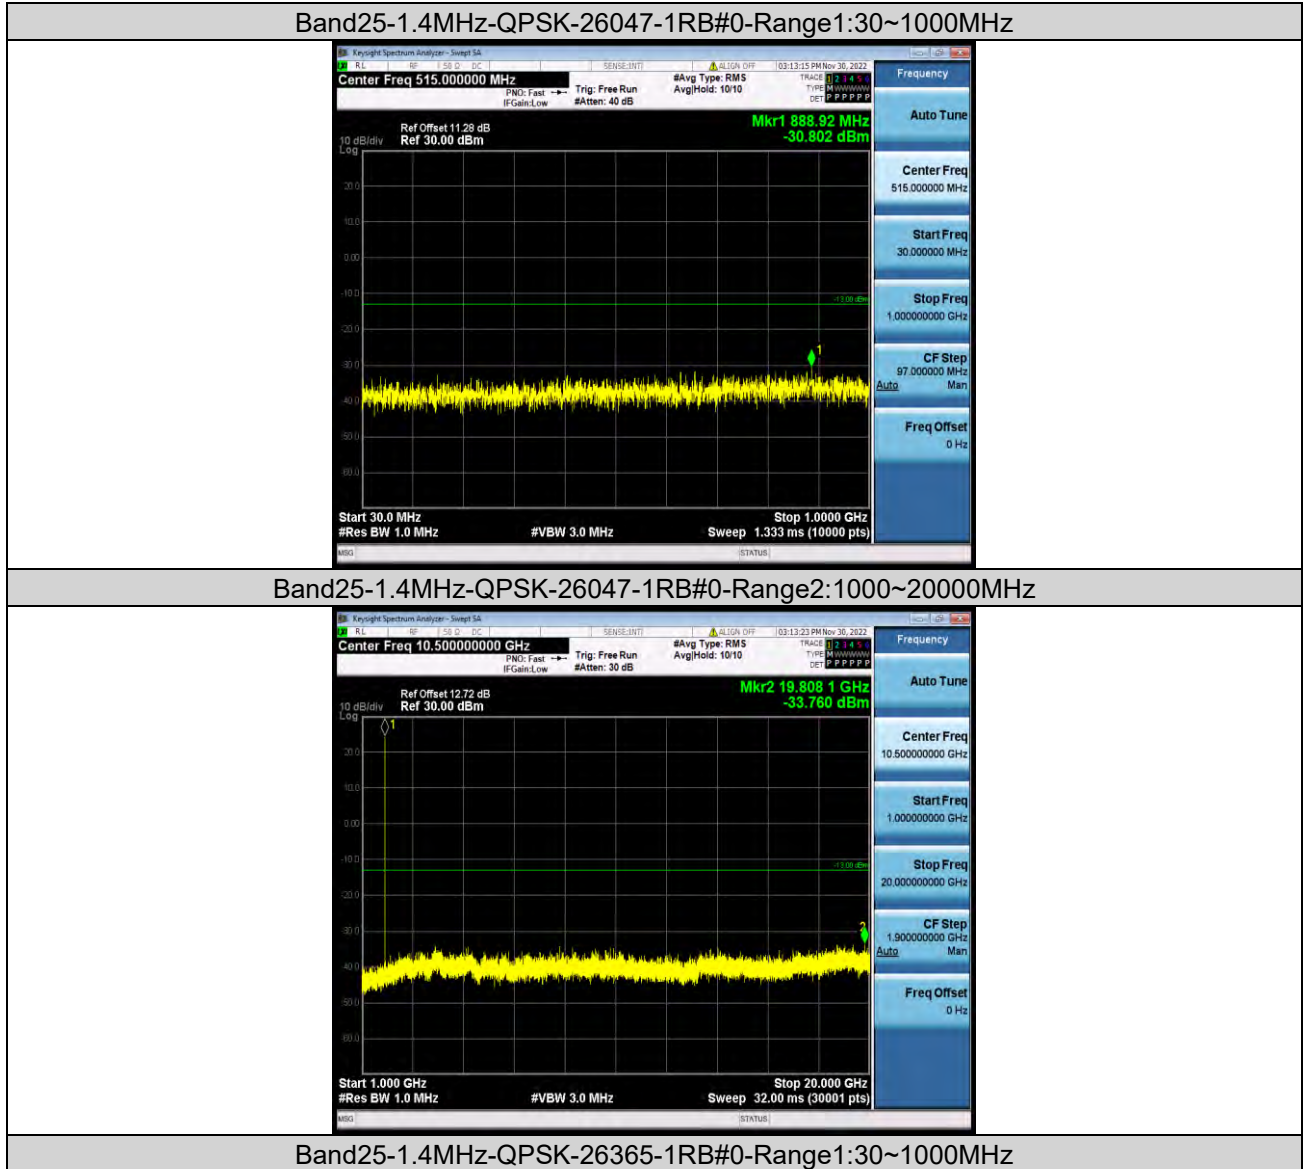

BUREAU
VERITAS

Test Report No.: W7L-P22110036RF05

Test Graphs