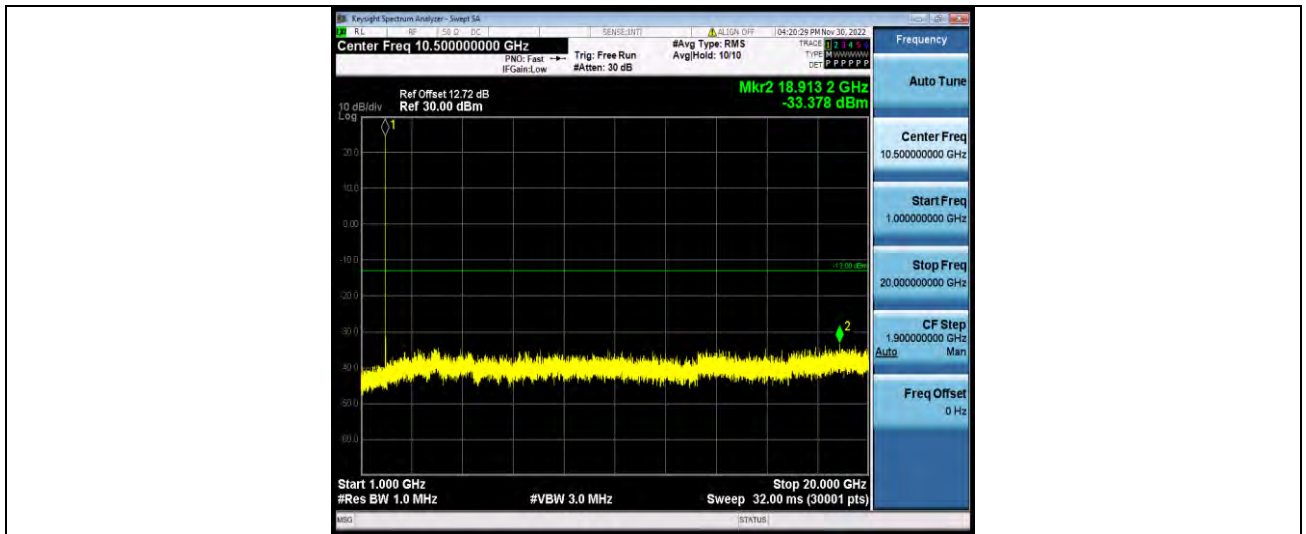

BUREAU VERITAS

Test Report No.: W7L-P22110036RF05

Band25-3MHz-64QAM-26055-1RB#0-Range1:30~1000MHz