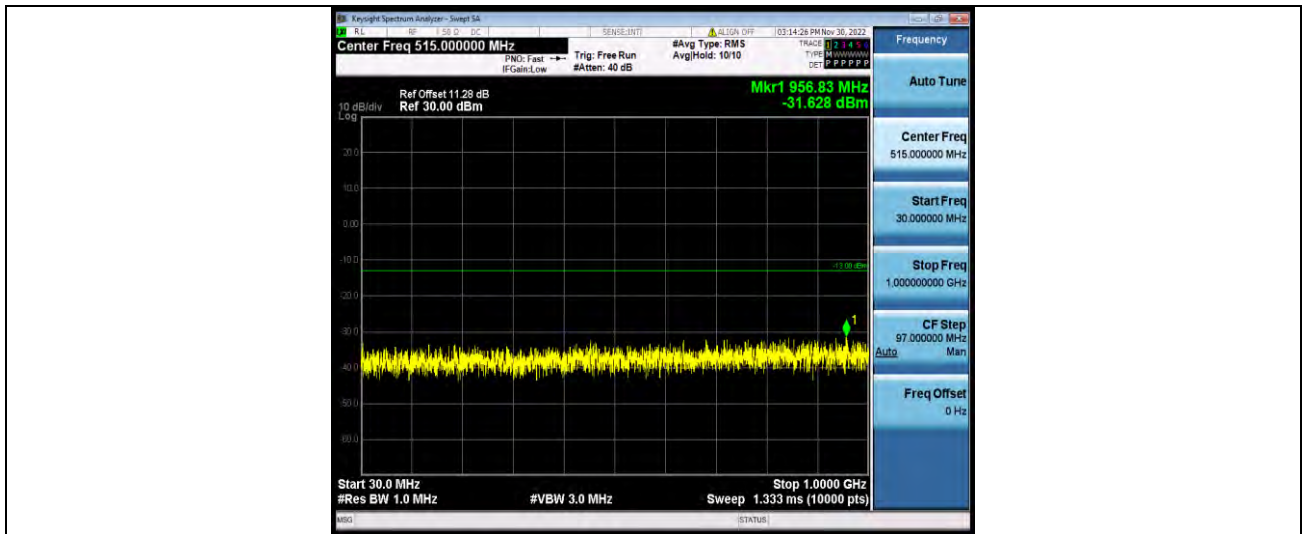

Test Report No.: W7L-P22110036RF05

Band25-1.4MHz-64QAM-26047-1RB#0-Range1:30~1000MHz

Band25-1.4MHz-64QAM-26047-1RB#0-Range2:1000~20000MHz

Band25-1.4MHz-64QAM-26365-1RB#0-Range1:30~1000MHz

BUREAU VERITAS

Test Report No.: W7L-P22110036RF05