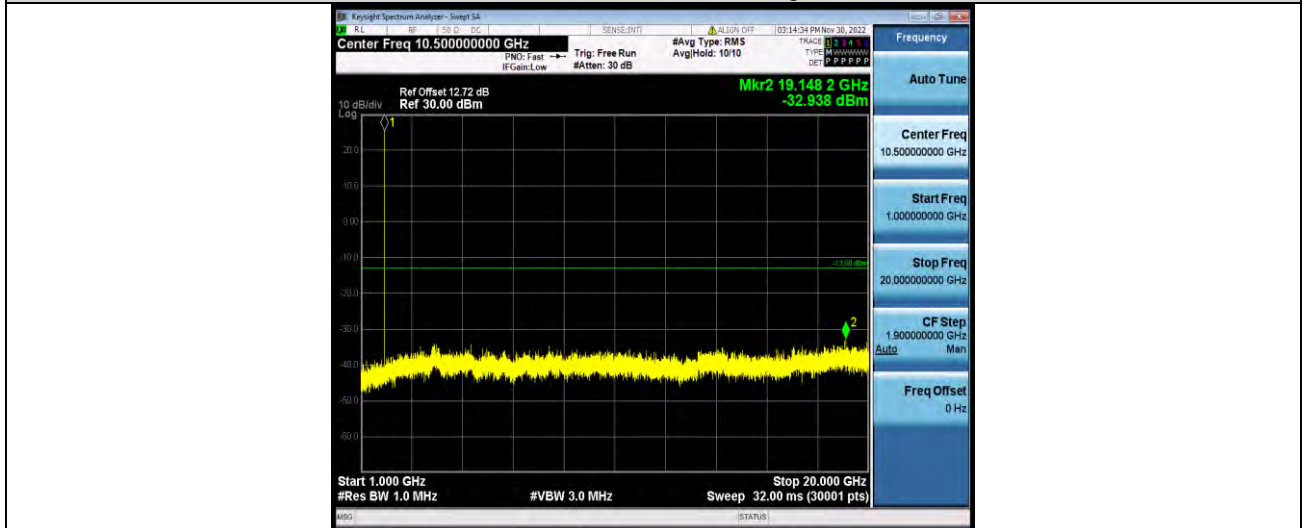

Band25-1.4MHz-64QAM-26683-1RB#0-Range1:30~1000MHz