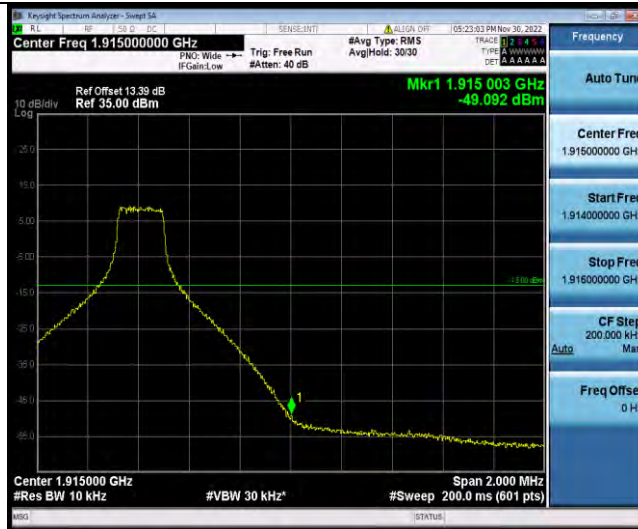

Band25-10MHz-64QAM-26090-50RB#0

Band25-10MHz-64QAM-26640-1RB#49

BUREAU VERITAS

Test Report No.: W7L-P22110036RF05

Band25-10MHz-64QAM-26640-50RB#0

Band25-15MHz-QPSK-26115-1RB#0

Band25-15MHz-QPSK-26115-1RB#74