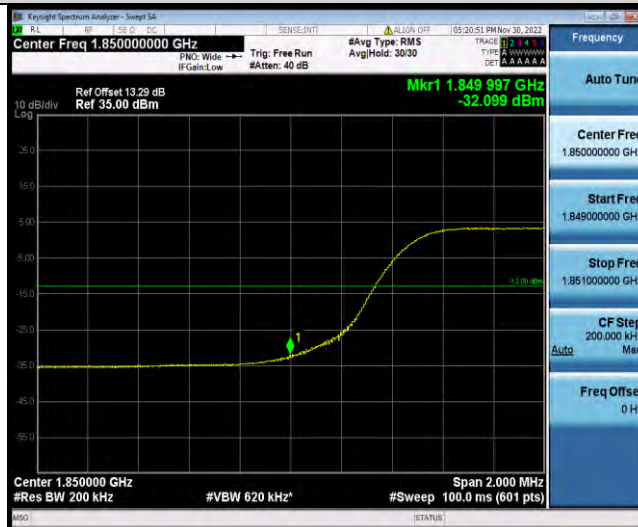

Band25-10MHz-64QAM-26640-1RB#49