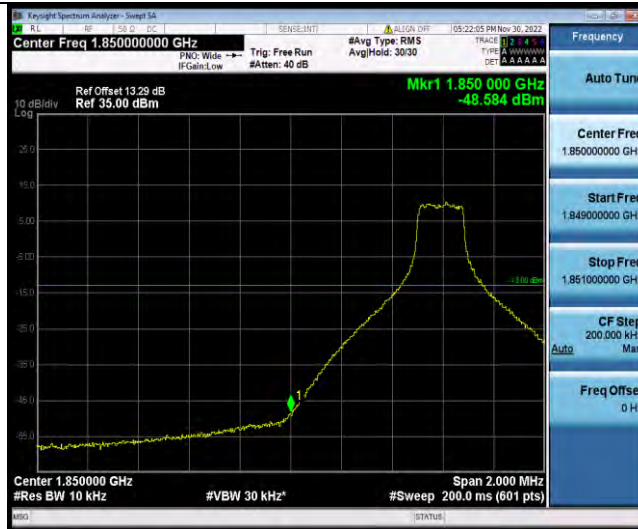

BUREAU VERITAS

Test Report No.: W7L-P22110036RF05

Band25-10MHz-16QAM-26090-50RB#0