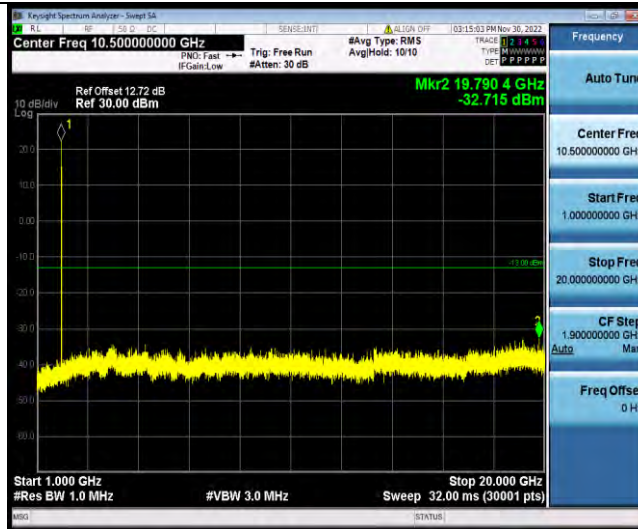

BUREAU VERITAS

Test Report No.: W7L-P22110036RF05

Band25-1.4MHz-16QAM-26047-1RB#0-Range1:30~1000MHz