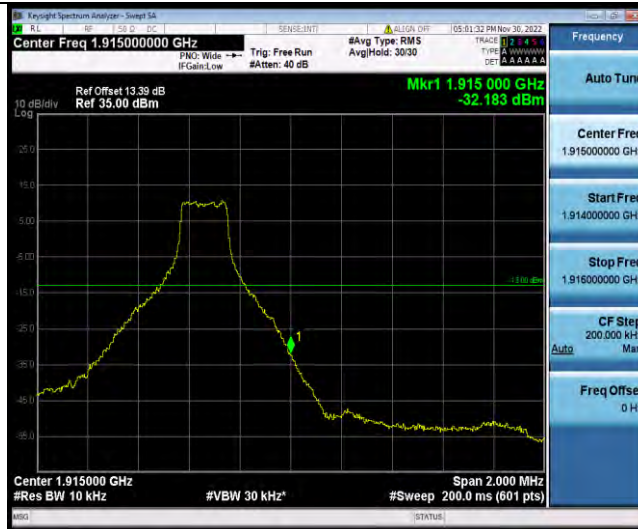

BUREAU VERITAS

Test Report No.: W7L-P22110036RF05

Band25-5MHz-QPSK-26665-25RB#0