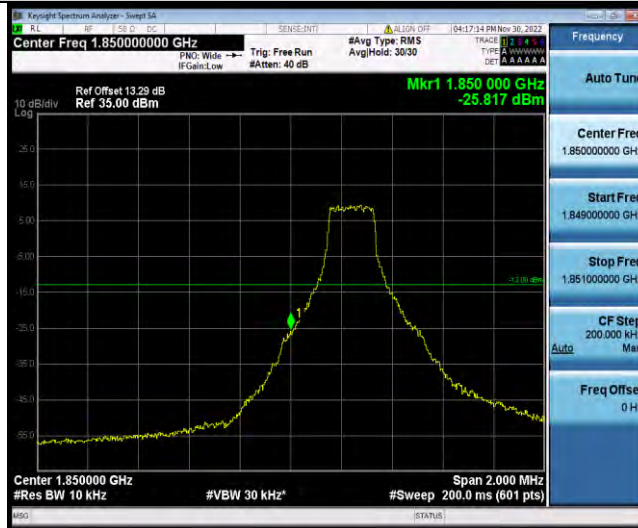

Band25-3MHz-QPSK-26055-15RB#0