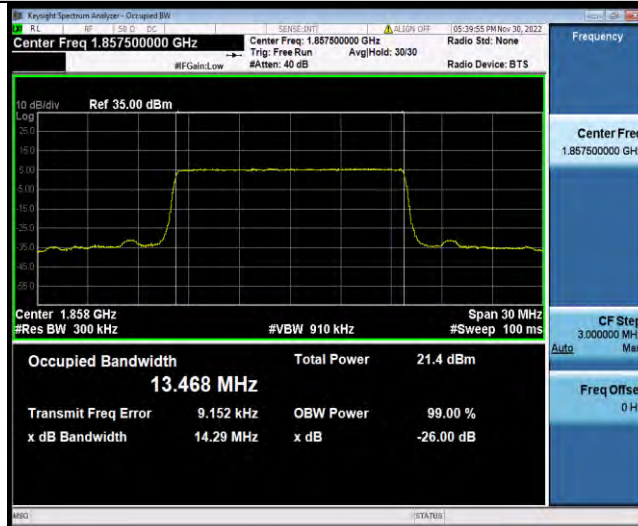

BUREAU VERITAS

Test Report No.: W7L-P22110036RF05

Band25-15MHz-QPSK-26115-75RB#0

Band25-15MHz-QPSK-26365-75RB#0

Band25-15MHz-QPSK-26615-75RB#0

BUREAU VERITAS

Test Report No.: W7L-P22110036RF05

Band25-15MHz-16QAM-26115-75RB#0