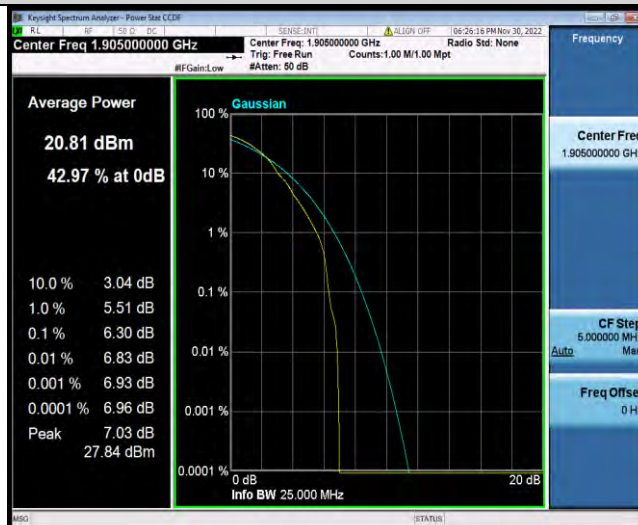

Band25-20MHz-64QAM-26590-100RB#0