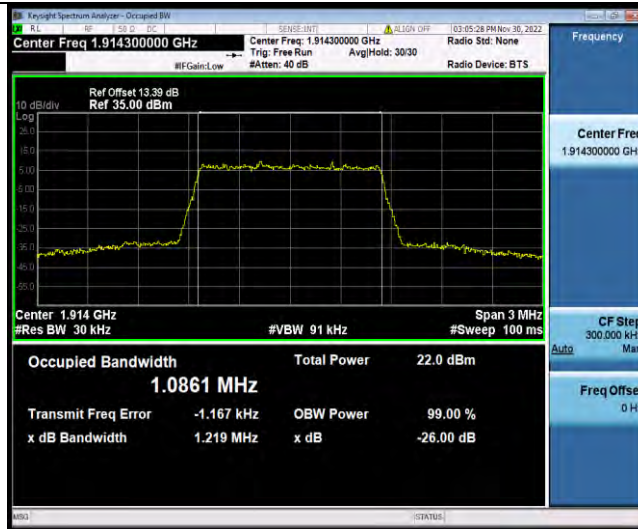

### Test Report No.: W7L-P22110036RF05

Band25-1.4MHz-64QAM-26047-6RB#0

Band25-1.4MHz-64QAM-26365-6RB#0

Band25-1.4MHz-64QAM-26683-6RB#0

BUREAU VERITAS

Test Report No.: W7L-P22110036RF05

Band25-3MHz-QPSK-26055-15RB#0