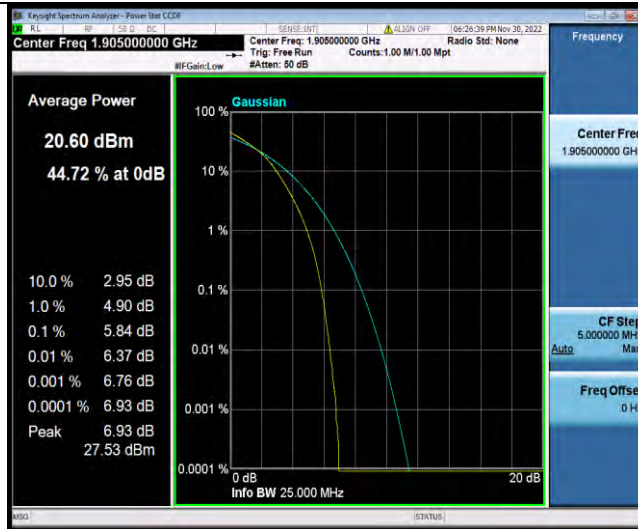

BUREAU VERITAS

Test Report No.: W7L-P22110036RF05

Band25-20MHz-64QAM-26140-1RB#0