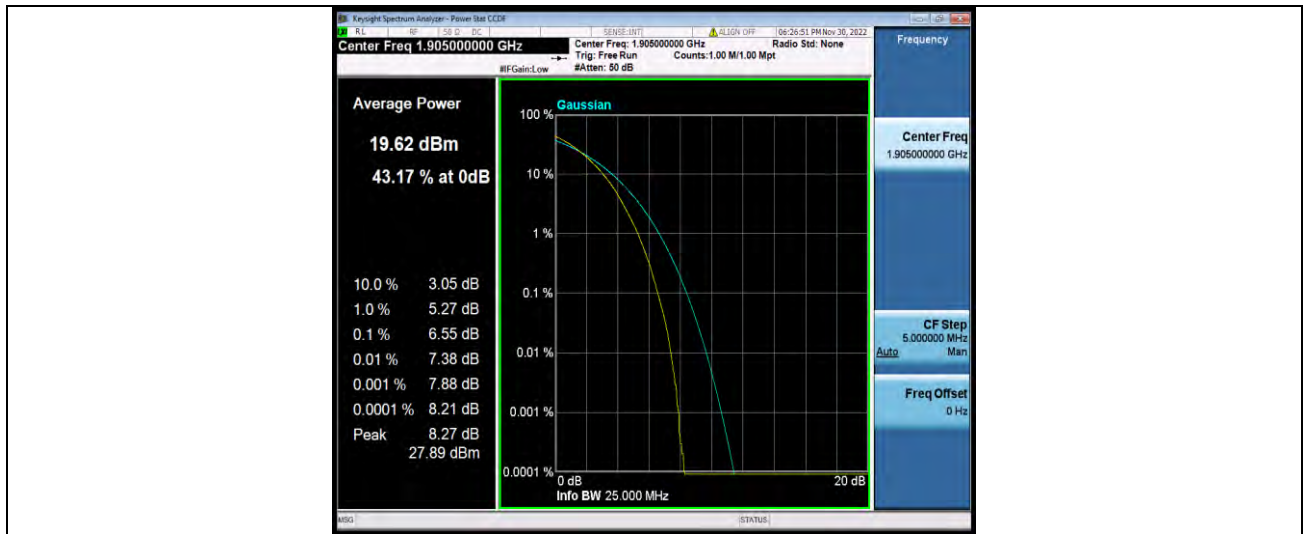

### 26DB BANDWIDTH AND OCCUPIED BANDWIDTH