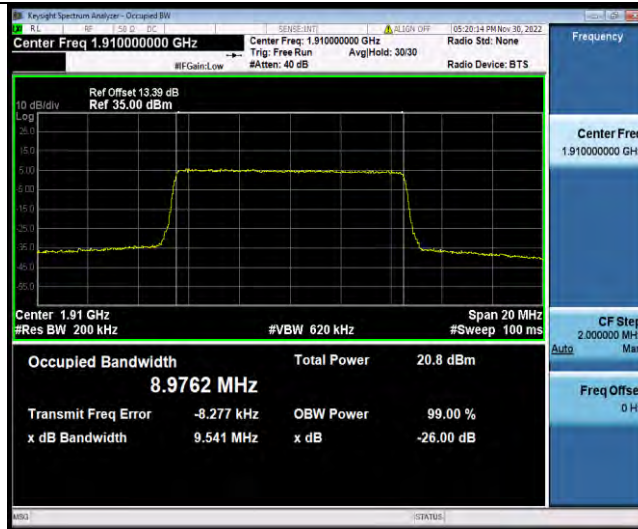

BUREAU VERITAS

Test Report No.: W7L-P22110036RF05

Band25-15MHz-QPSK-26115-75RB#0