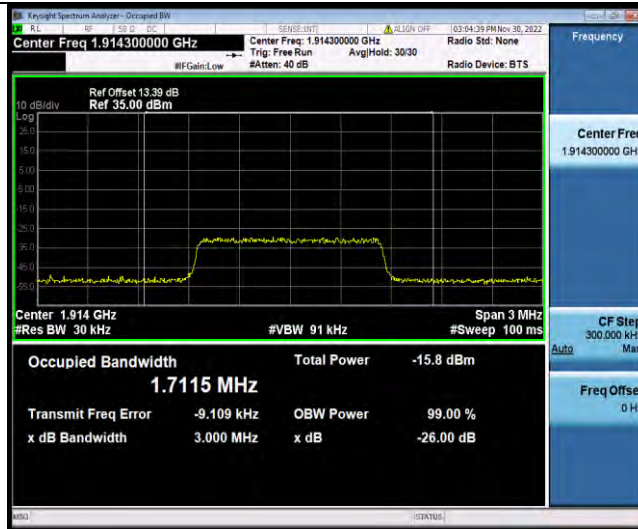

BUREAU VERITAS

Test Report No.: W7L-P22110036RF05

Band25-1.4MHz-16QAM-26047-6RB#0