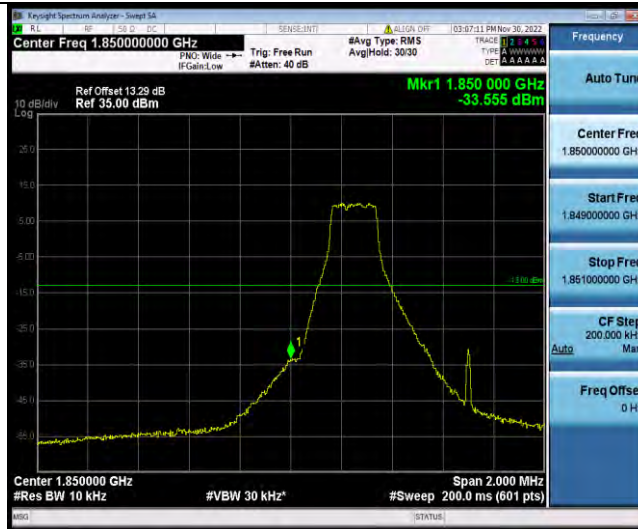

## Test Graphs

BUREAU VERITAS

Test Report No.: W7L-P22110036RF05

Band25-1.4MHz-QPSK-26683-1RB#5

Band25-1.4MHz-QPSK-26683-6RB#0

Band25-1.4MHz-16QAM-26047-1RB#0

BUREAU VERITAS

Test Report No.: W7L-P22110036RF05