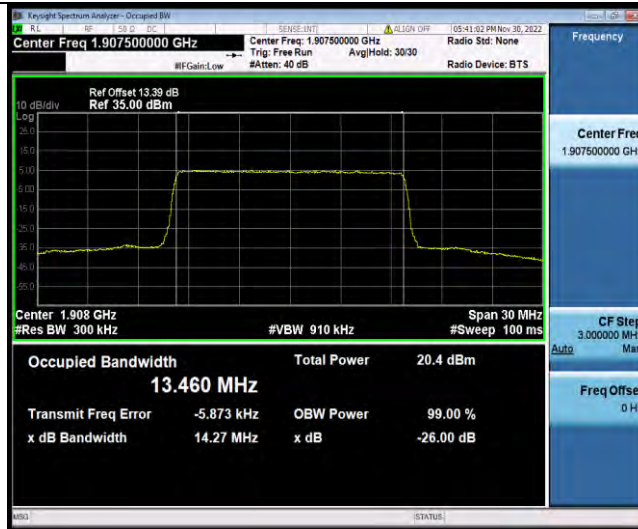

BUREAU VERITAS

Test Report No.: W7L-P22110036RF05

Band25-20MHz-QPSK-26140-100RB#0