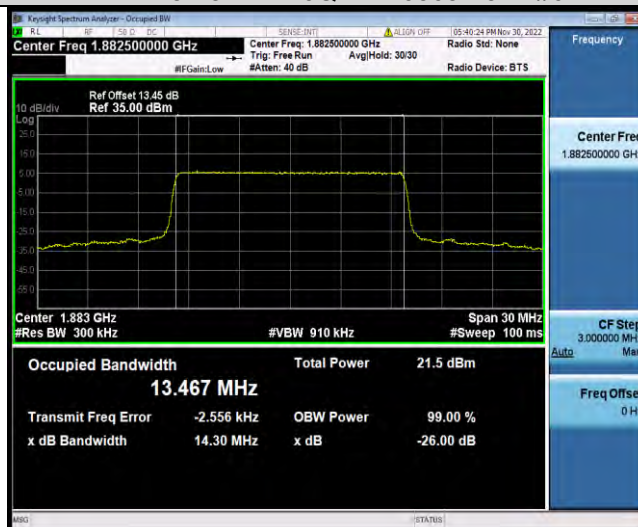

Band25-15MHz-16QAM-26615-75RB#0