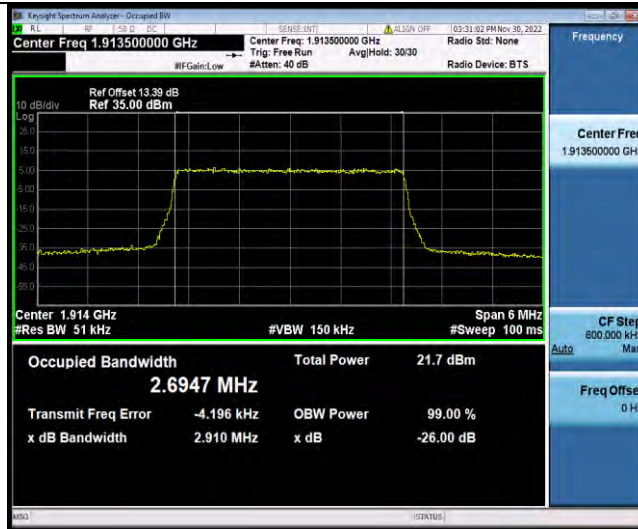

BUREAU VERITAS

Test Report No.: W7L-P22110036RF05

Band25-5MHz-QPSK-26065-25RB#0