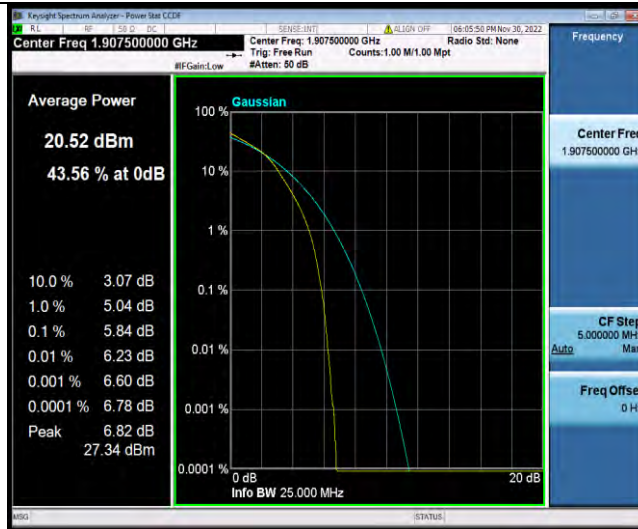

BUREAU VERITAS

Test Report No.: W7L-P22110036RF05

Band25-15MHz-64QAM-26115-1RB#0

Band25-15MHz-64QAM-26115-75RB#0

Band25-15MHz-64QAM-26365-1RB#0

BUREAU VERITAS

Test Report No.: W7L-P22110036RF05

Band25-15MHz-64QAM-26365-75RB#0