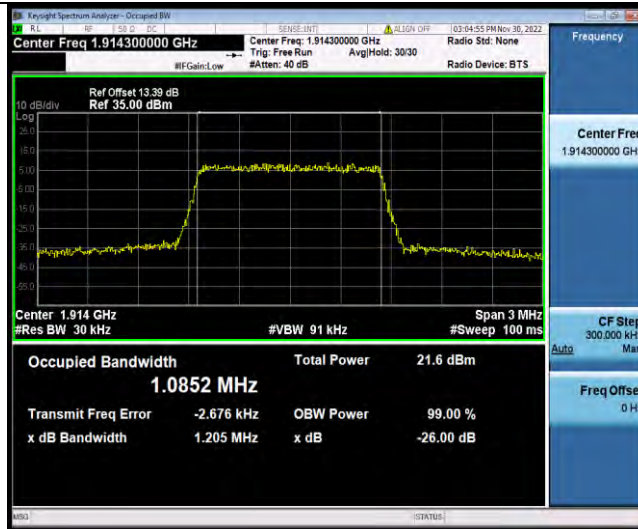

BUREAU VERITAS

Test Report No.: W7L-P22110036RF05

Band25-1.4MHz-64QAM-26047-6RB#0