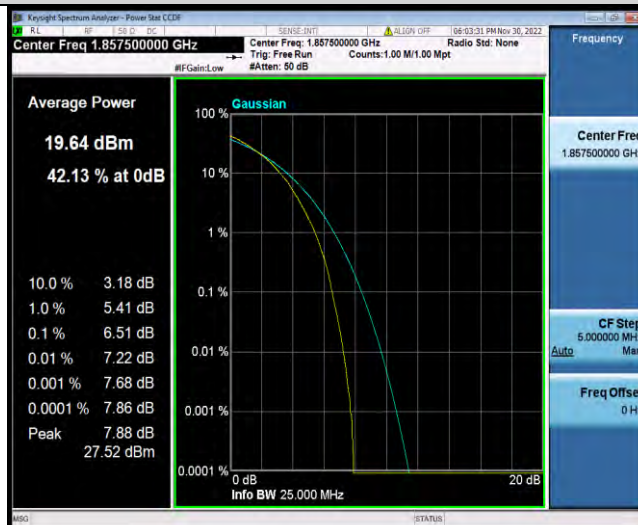

BUREAU VERITAS

Test Report No.: W7L-P22110036RF05

Band25-15MHz-64QAM-26115-1RB#0

Band25-15MHz-64QAM-26115-75RB#0

Band25-15MHz-64QAM-26365-1RB#0

BUREAU VERITAS

Test Report No.: W7L-P22110036RF05

Band25-15MHz-64QAM-26365-75RB#0