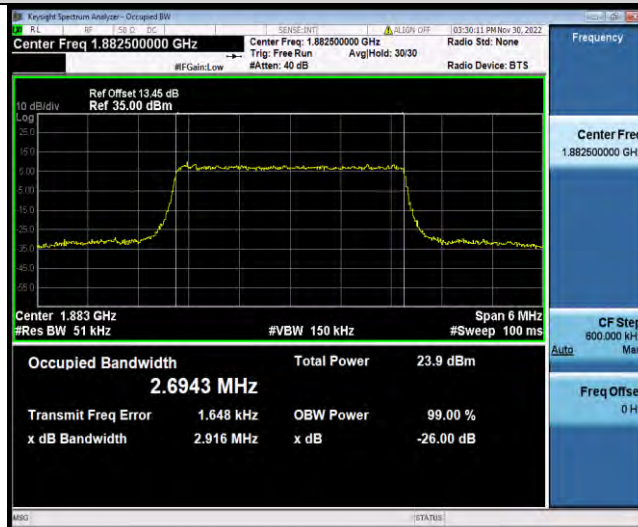

Band25-3MHz-QPSK-26675-15RB#0