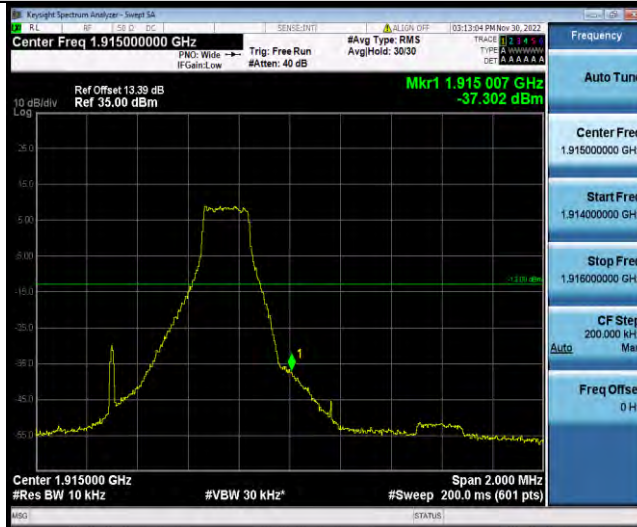

Band25-1.4MHz-64QAM-26047-6RB#0

BUREAU VERITAS

Test Report No.: W7L-P22110036RF05

Band25-1.4MHz-64QAM-26683-1RB#0

Band25-1.4MHz-64QAM-26683-1RB#5

Band25-1.4MHz-64QAM-26683-6RB#0

BUREAU VERITAS

Test Report No.: W7L-P22110036RF05