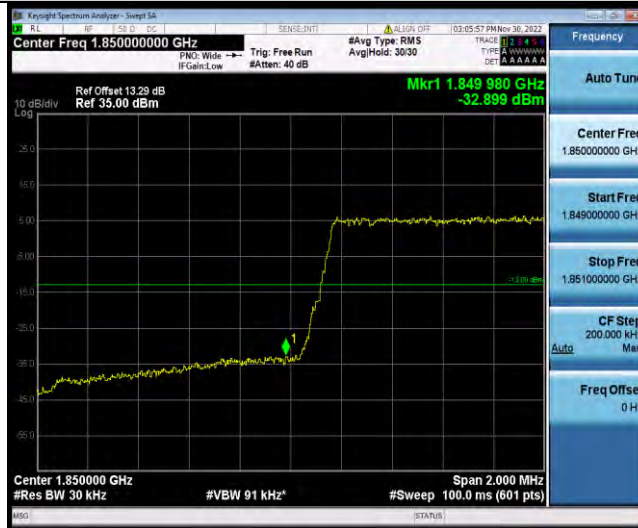

Band25-1.4MHz-16QAM-26683-1RB#0