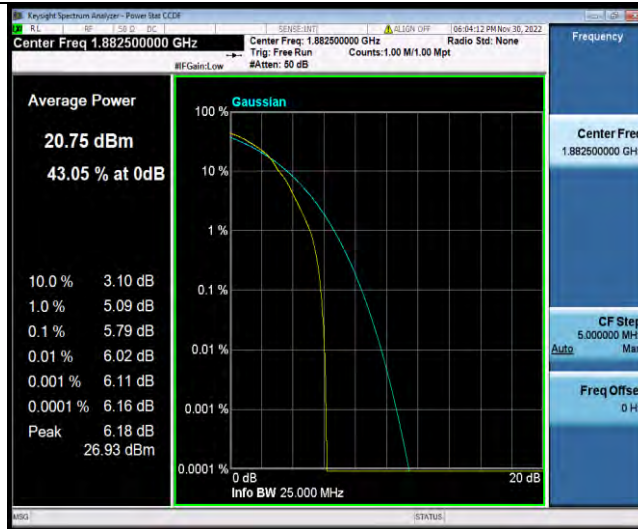

BUREAU VERITAS

Test Report No.: W7L-P22110036RF05

Band25-15MHz-64QAM-26115-1RB#0

Band25-15MHz-64QAM-26115-75RB#0

Band25-15MHz-64QAM-26365-1RB#0

BUREAU VERITAS

Test Report No.: W7L-P22110036RF05

Band25-15MHz-64QAM-26365-75RB#0