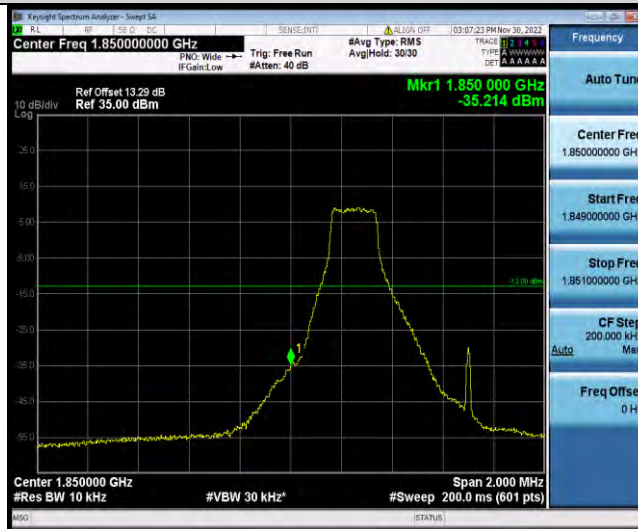

Band25-1.4MHz-16QAM-26047-6RB#0

Band25-1.4MHz-16QAM-26683-1RB#0

Band25-1.4MHz-16QAM-26683-1RB#5

BUREAU VERITAS

Test Report No.: W7L-P22110036RF05

Band25-1.4MHz-16QAM-26683-6RB#0

Band25-1.4MHz-64QAM-26047-1RB#0