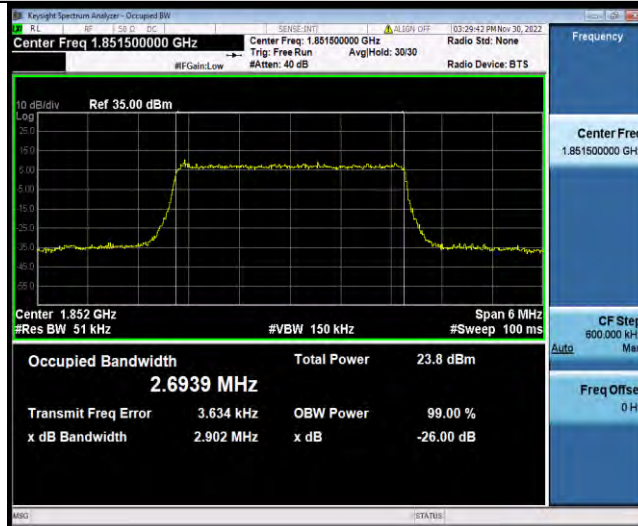

### Test Report No.: W7L-P22110036RF05

Band25-1.4MHz-64QAM-26047-6RB#0

Band25-1.4MHz-64QAM-26365-6RB#0

Band25-1.4MHz-64QAM-26683-6RB#0

BUREAU VERITAS

Test Report No.: W7L-P22110036RF05

Band25-3MHz-QPSK-26055-15RB#0