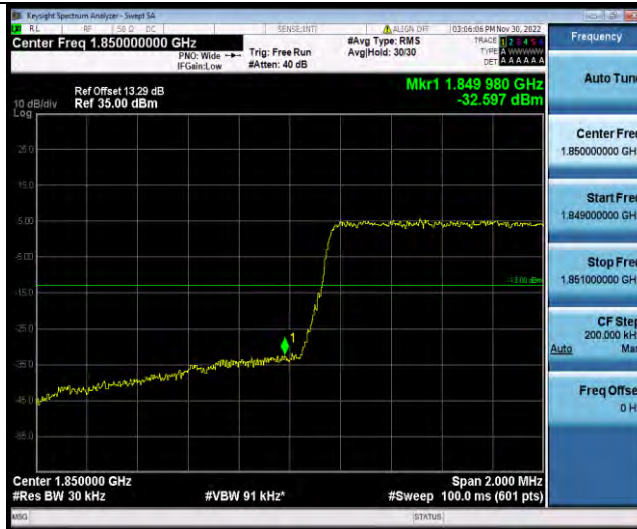

BUREAU VERITAS

Test Report No.: W7L-P22110036RF05

Band25-1.4MHz-64QAM-26683-1RB#0