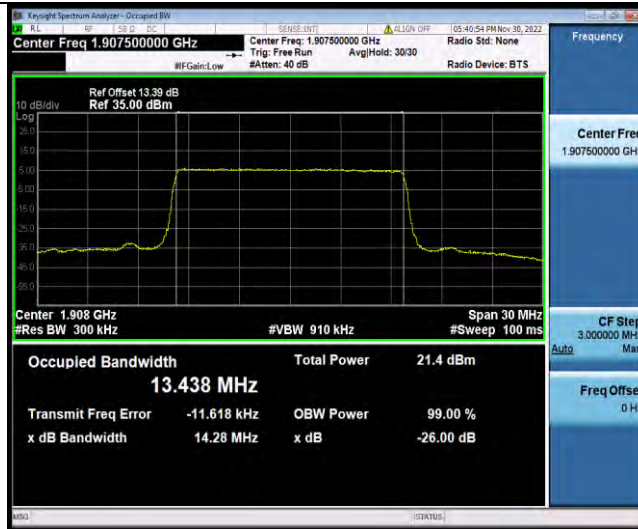

Band25-15MHz-16QAM-26365-75RB#0

Band25-15MHz-16QAM-26615-75RB#0

BUREAU VERITAS

Test Report No.: W7L-P22110036RF05

Band25-15MHz-64QAM-26115-75RB#0

Band25-15MHz-64QAM-26365-75RB#0

Band25-15MHz-64QAM-26615-75RB#0