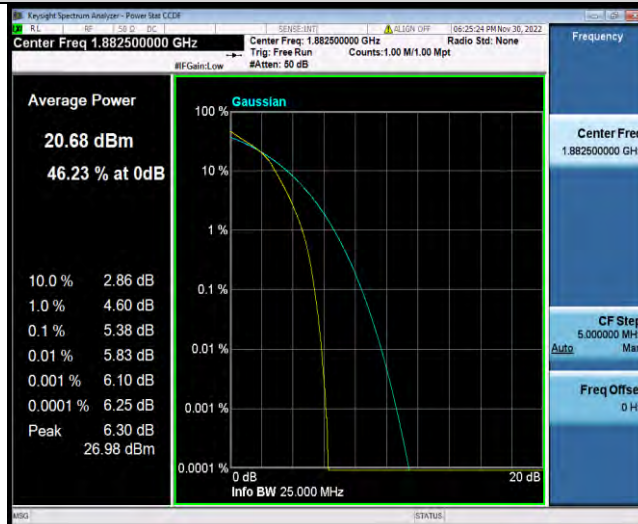

Band25-20MHz-16QAM-26590-1RB#0