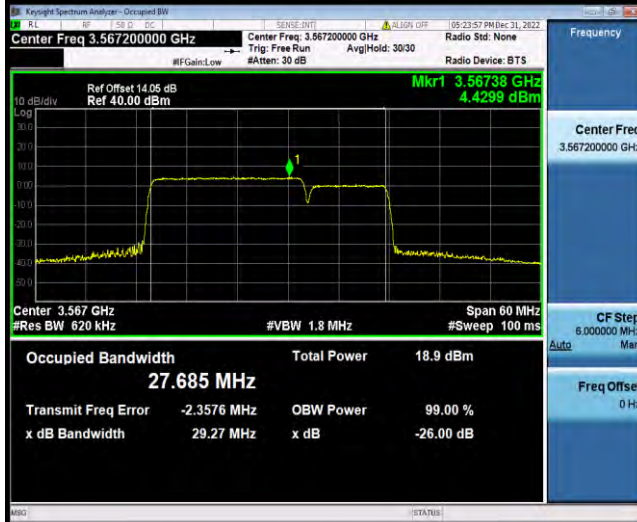

48-48-20MHz-10MHz-64QAM-64QAM-55941-56064-100RB#0-50RB#0