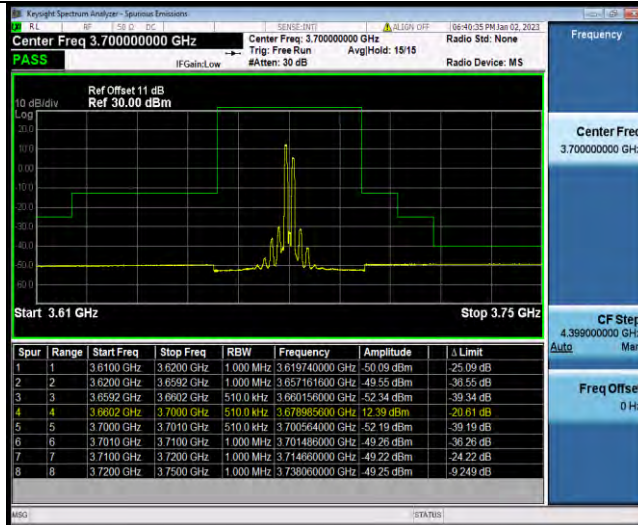

BUREAU VERITAS

Test Report No.: W7L-P22110036RF10

48-48-20MHz-20MHz-16QAM-16QAM-55340-55538-100RB#0-100RB#0