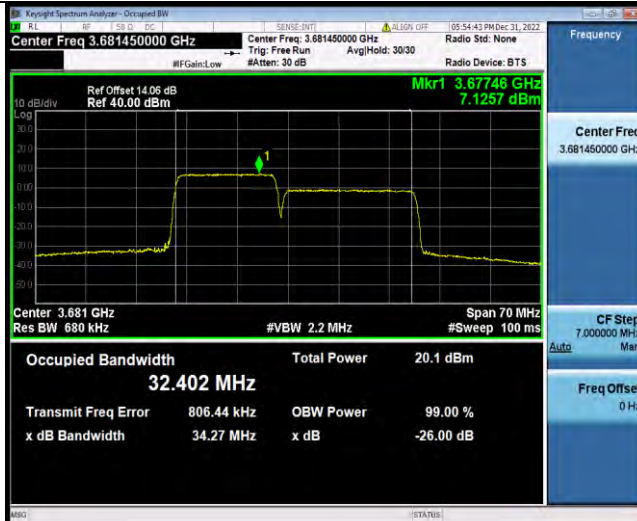

BUREAU VERITAS

Test Report No.: W7L-P22110036RF10

48-48-15MHz-20MHz-16QAM-16QAM-55318-55489-75RB#0-100RB#0

48-48-15MHz-20MHz-16QAM-16QAM-55893-56064-75RB#0-100RB#0

48-48-15MHz-20MHz-16QAM-16QAM-56469-56640-75RB#0-100RB#0