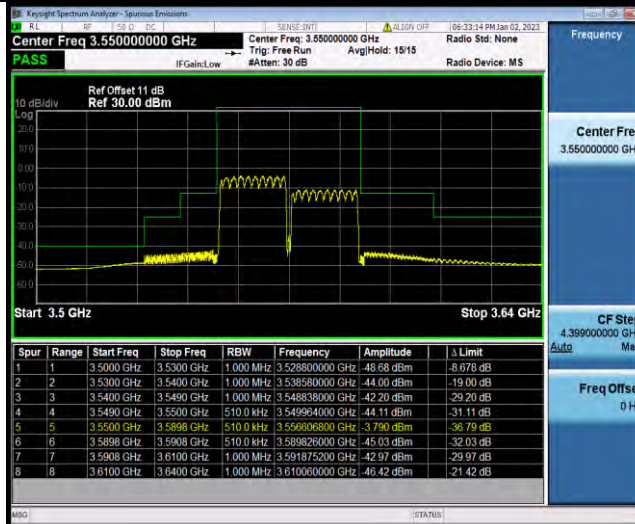

BUREAU VERITAS

Test Report No.: W7L-P22110036RF10

TEST GRAPHS

48-48-20MHz-20MHz-QPSK-QPSK-55340-55538-100RB#0-100RB#0

48-48-20MHz-20MHz-QPSK-QPSK-55340-55538-1RB#0-1RB#99