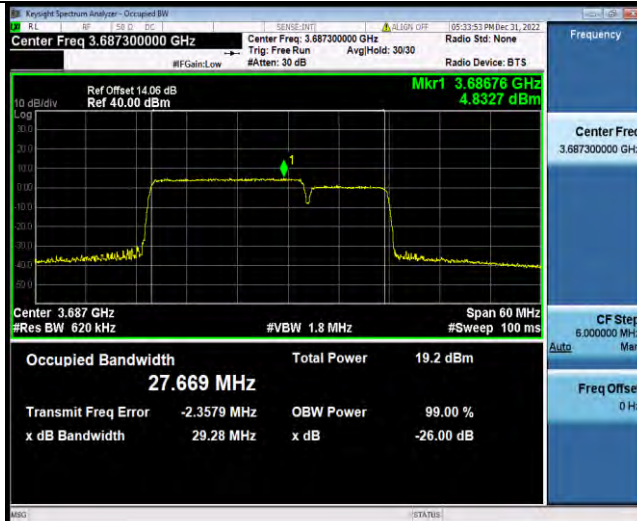

48-48-20MHz-10MHz-64QAM-64QAM-55340-55484-100RB#0-50RB#0