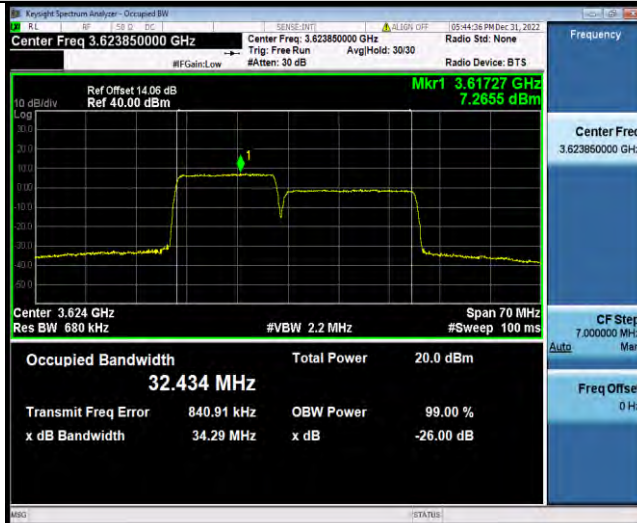

48-48-15MHz-20MHz-QPSK-QPSK-56469-56640-75RB#0-100RB#0