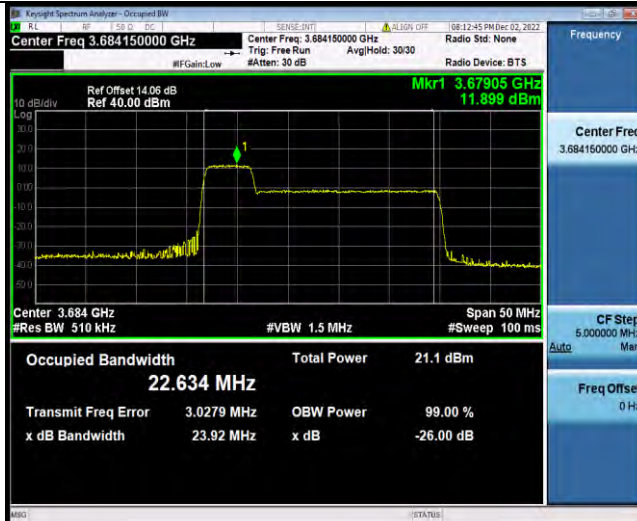

48-48-5MHz-20MHz-16QAM-16QAM-55273-55390-25RB#0-100RB#0