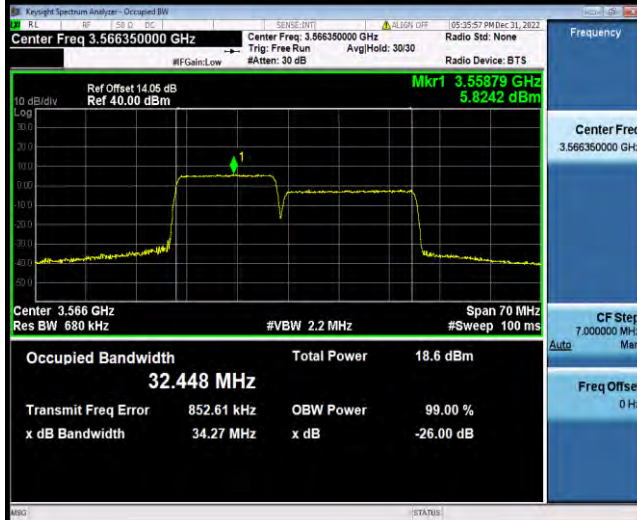

BUREAU VERITAS

Test Report No.: W7L-P22110036RF10

48-48-15MHz-20MHz-64QAM-64QAM-55318-55489-75RB#0-100RB#0

48-48-15MHz-20MHz-64QAM-64QAM-55893-56064-75RB#0-100RB#0

48-48-15MHz-20MHz-64QAM-64QAM-56469-56640-75RB#0-100RB#0