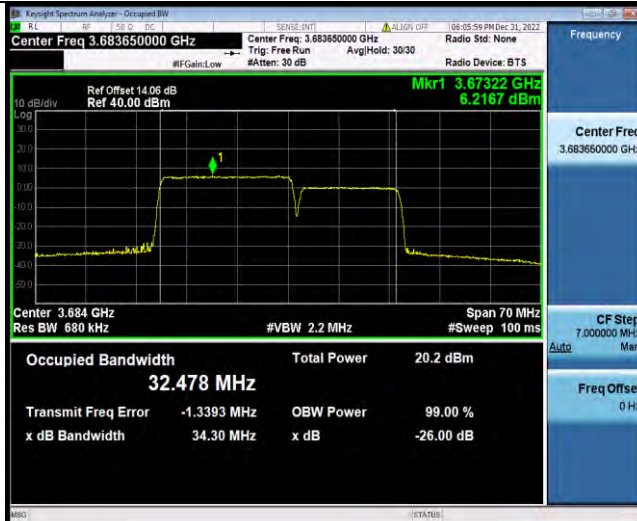

BUREAU VERITAS

Test Report No.: W7L-P22110036RF10

48-48-20MHz-15MHz-16QAM-16QAM-55340-55511-100RB#0-75RB#0