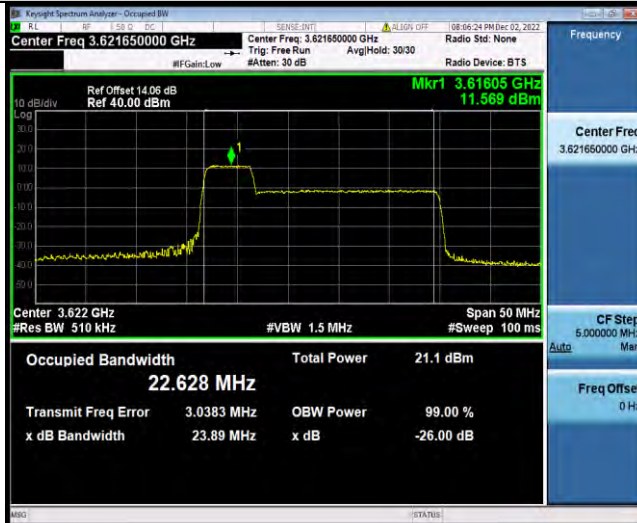

48-48-5MHz-20MHz-QPSK-QPSK-56523-56640-25RB#0-100RB#0

BV 7Layers Communications Technology (Shenzhen) Co., Ltd

No.B102, Dazu Chuangxin Mansion, North of Beihuan Avenue, North Area, Hi-Tech Industrial Park, Nanshan District, Shenzhen, Guangdong, China

Tel: +86 755 8869 6566
Fax: +86 755 8869 6577
Email: customerservice.sw@bureauveritas.com