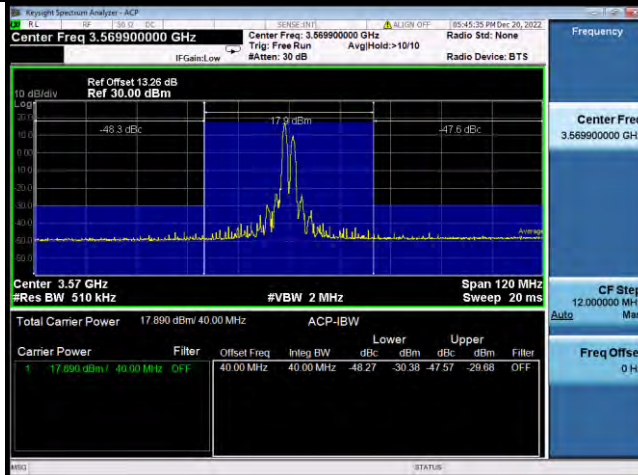

48-48-20MHz-20MHz-QPSK-QPSK-55891-56089-100RB#0-100RB#0

BV 7Layers Communications Technology (Shenzhen) Co., Ltd

No.B102, Dazu Chuangxin Mansion, North of Beihuan Avenue, North Area, Hi-Tech Industrial Park, Nanshan District, Shenzhen, Guangdong, China

Tel: +86 755 8869 6566
Fax: +86 755 8869 6577
Email: customerservice.sw@bureauveritas.com