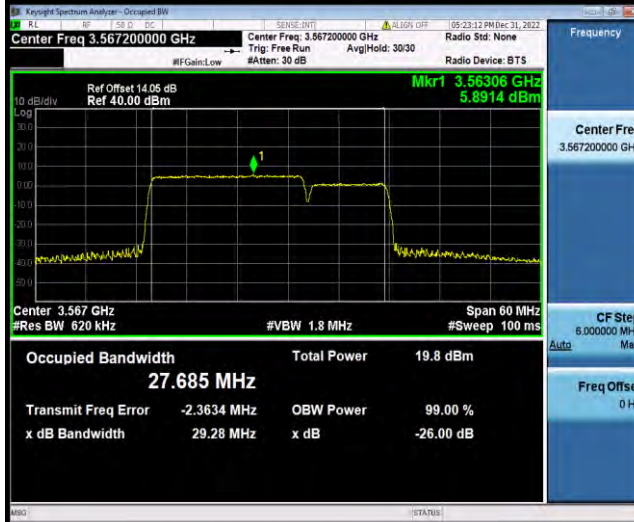

48-48-20MHz-10MHz-QPSK-QPSK-55941-56064-100RB#0-50RB#0