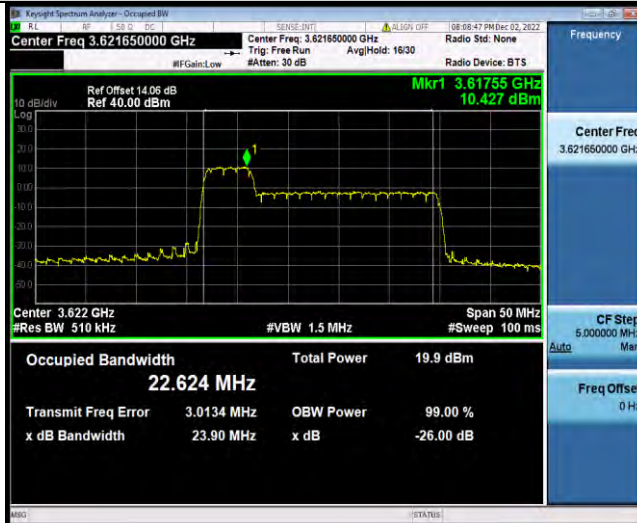

48-48-5MHz-20MHz-16QAM-16QAM-56523-56640-25RB#0-100RB#0