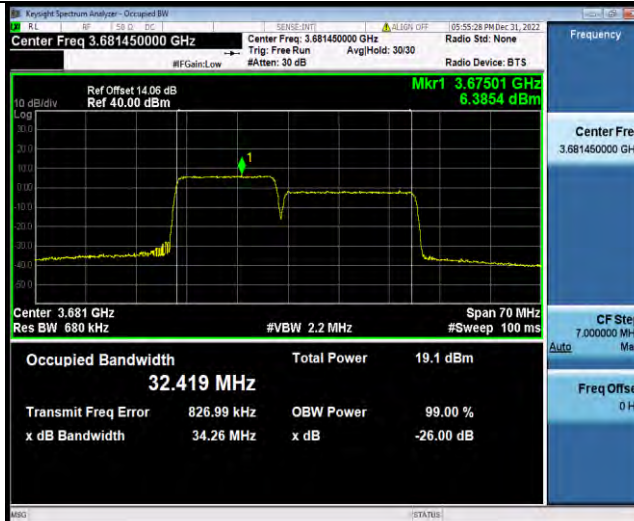

48-48-20MHz-10MHz-QPSK-QPSK-55340-55484-100RB#0-50RB#0