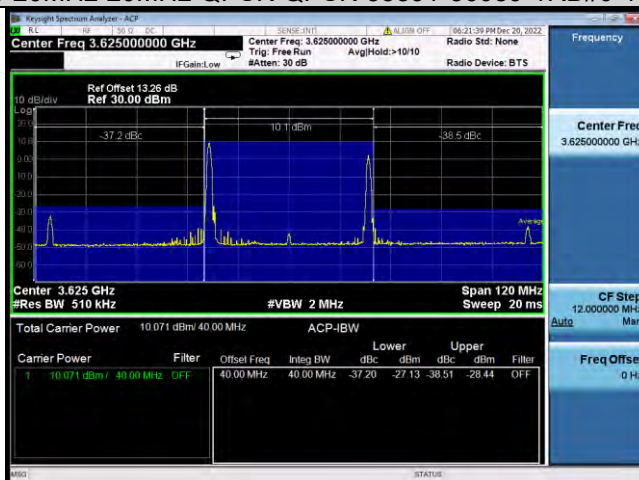

48-48-20MHz-20MHz-QPSK-QPSK-55891-56089-1RB#99-1RB#0