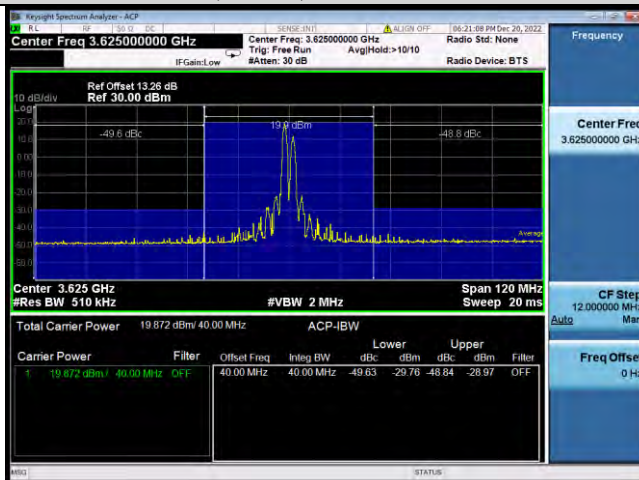

48-48-20MHz-20MHz-QPSK-QPSK-56442-56640-100RB#0-100RB#0