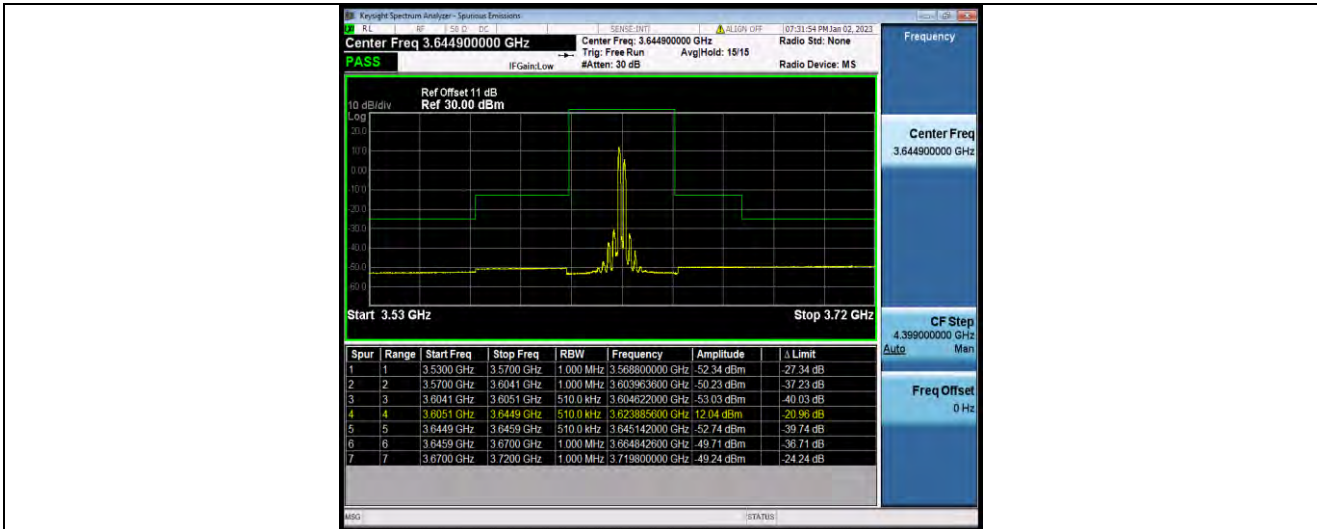

BUREAU VERITAS

Test Report No.: W7L-P22110036RF10

48-48-20MHz-20MHz-16QAM-16QAM-56442-56640-100RB#0-100RB#0