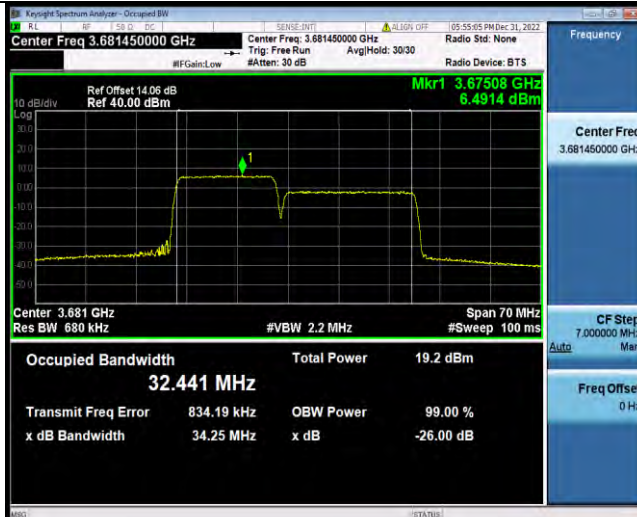

BUREAU VERITAS

Test Report No.: W7L-P22110036RF10

48-48-15MHz-20MHz-64QAM-64QAM-55318-55489-75RB#0-100RB#0

48-48-15MHz-20MHz-64QAM-64QAM-55893-56064-75RB#0-100RB#0

48-48-15MHz-20MHz-64QAM-64QAM-56469-56640-75RB#0-100RB#0