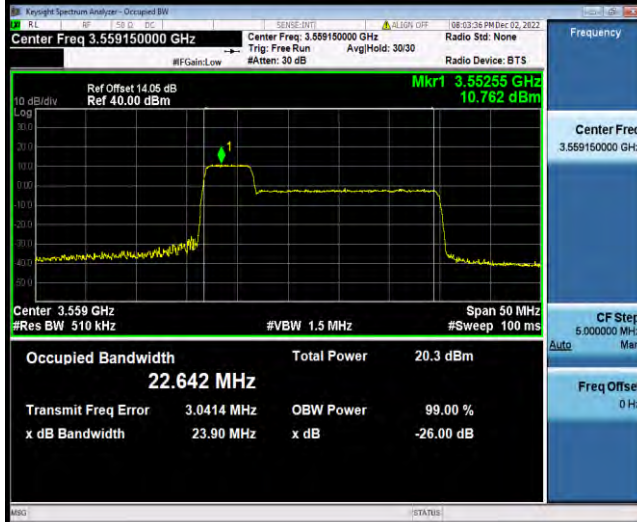

48-48-5MHz-20MHz-16QAM-16QAM-55898-56015-25RB#0-100RB#0