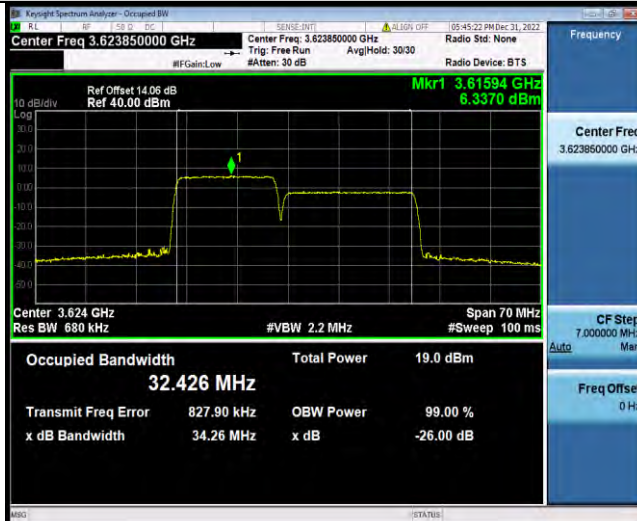

BUREAU VERITAS

Test Report No.: W7L-P22110036RF10

48-48-15MHz-20MHz-64QAM-64QAM-55318-55489-75RB#0-100RB#0

48-48-15MHz-20MHz-64QAM-64QAM-55893-56064-75RB#0-100RB#0

48-48-15MHz-20MHz-64QAM-64QAM-56469-56640-75RB#0-100RB#0