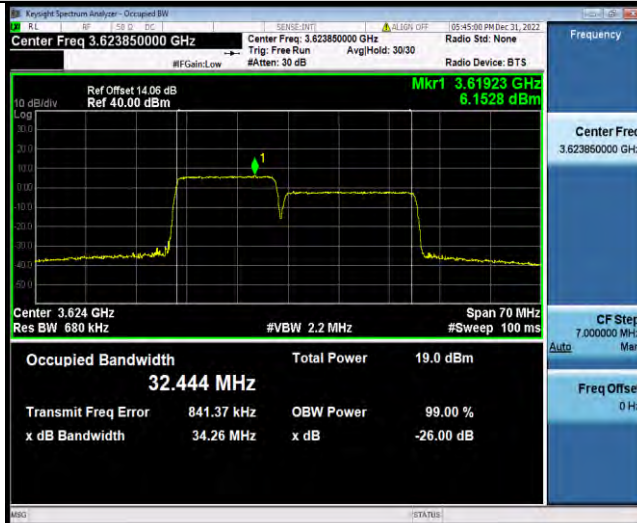

BUREAU VERITAS

Test Report No.: W7L-P22110036RF10

48-48-15MHz-20MHz-16QAM-16QAM-55318-55489-75RB#0-100RB#0

48-48-15MHz-20MHz-16QAM-16QAM-55893-56064-75RB#0-100RB#0

48-48-15MHz-20MHz-16QAM-16QAM-56469-56640-75RB#0-100RB#0