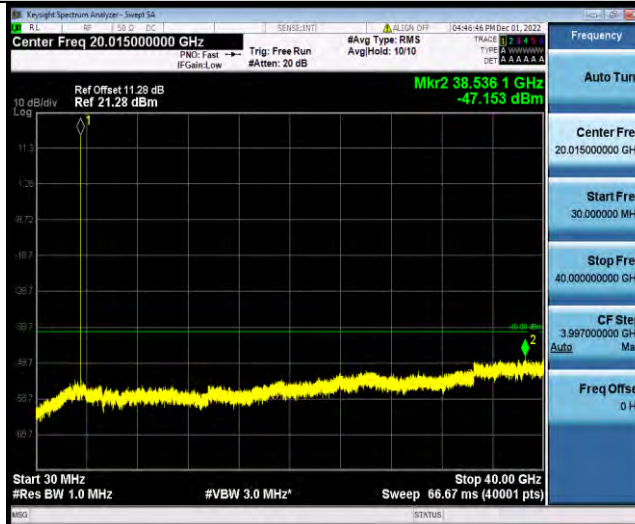

Band48-20MHz-QPSK-55990-1RB#0-Range1:30~40000MHz