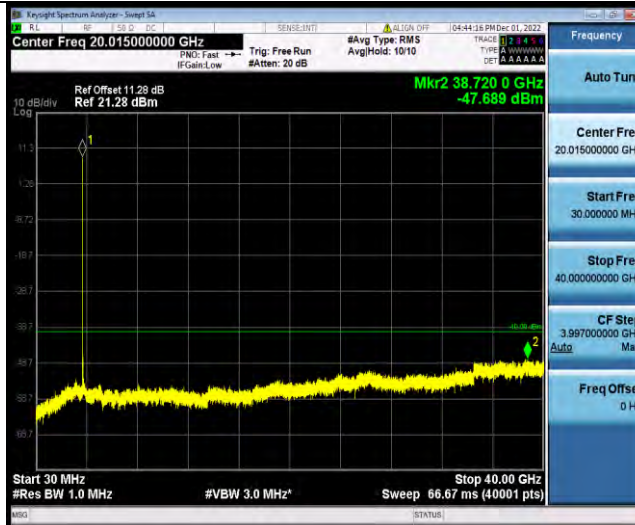

BUREAU VERITAS

Test Report No.: W7L-P22110036RF10

Band48-15MHz-QPSK-55315-1RB#0-Range1:30~40000MHz