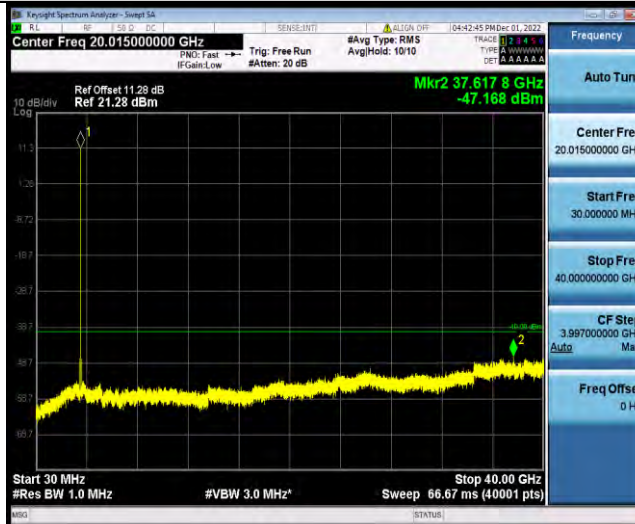

BUREAU VERITAS

Test Report No.: W7L-P22110036RF10

Band48-10MHz-16QAM-55290-1RB#0-Range1:30~40000MHz

Band48-10MHz-16QAM-55990-1RB#0-Range1:30~40000MHz

Band48-10MHz-16QAM-56690-1RB#0-Range1:30~40000MHz

BV 7Layers Communications Technology (Shenzhen) Co., Ltd