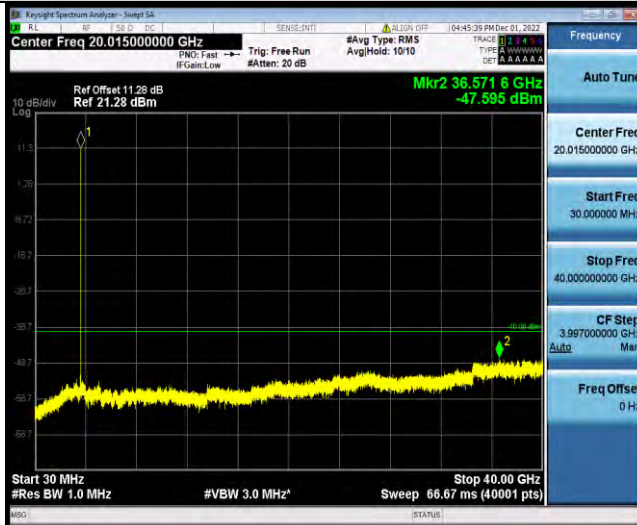

BUREAU VERITAS

Test Report No.: W7L-P22110036RF10

Band48-15MHz-64QAM-55315-1RB#0-Range1:30~40000MHz

Band48-15MHz-64QAM-55990-1RB#0-Range1:30~40000MHz

Band48-15MHz-64QAM-56665-1RB#0-Range1:30~40000MHz

BV 7Layers Communications Technology (Shenzhen) Co., Ltd