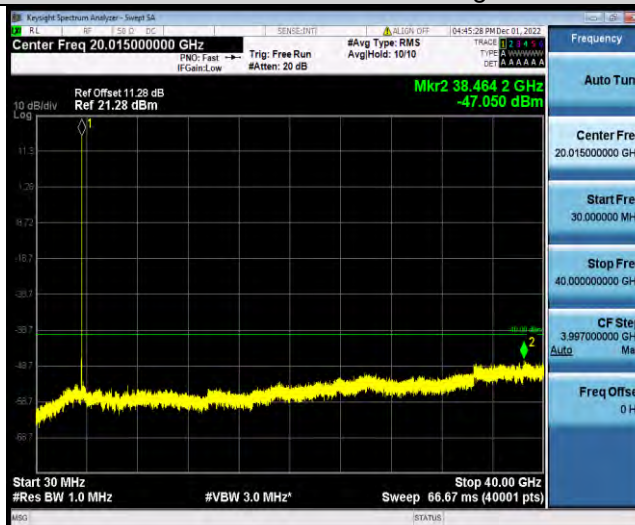

BUREAU VERITAS

Test Report No.: W7L-P22110036RF10

Band48-15MHz-16QAM-55315-1RB#0-Range1:30~40000MHz

Band48-15MHz-16QAM-55990-1RB#0-Range1:30~40000MHz

Band48-15MHz-16QAM-56665-1RB#0-Range1:30~40000MHz

BV 7Layers Communications Technology (Shenzhen) Co., Ltd