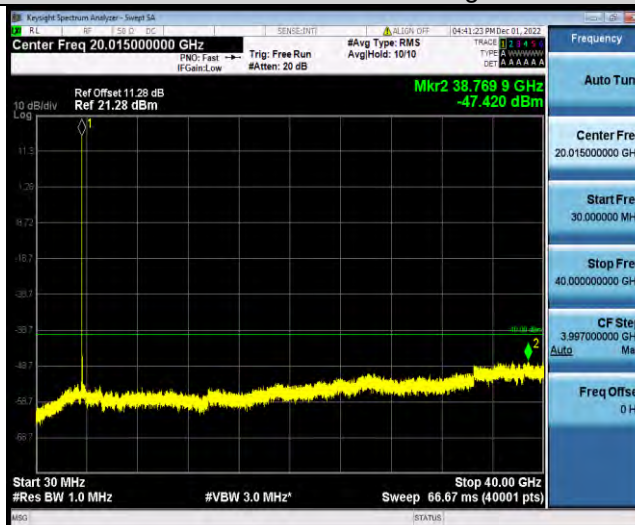

Band48-5MHz-16QAM-56715-1RB#0-Range1:30~40000MHz

BV 7Layers Communications Technology (Shenzhen) Co., Ltd

No.B102, Dazu Chuangxin Mansion, North of Beihuan Avenue, North Area, Hi-Tech Industrial Park, Nanshan District, Shenzhen, Guangdong, China

Tel: +86 755 8869 6566
Fax: +86 755 8869 6577
Email: customerservice.sw@bureauveritas.com