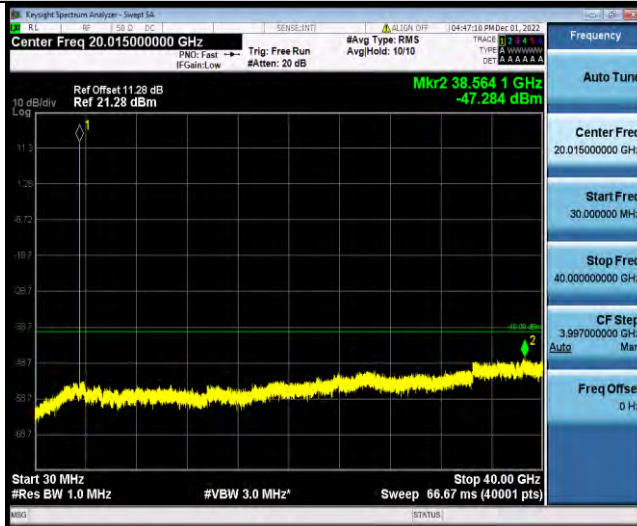

Band48-20MHz-64QAM-55990-1RB#0-Range1:30~40000MHz

Band48-20MHz-64QAM-56640-1RB#0-Range1:30~40000MHz

BV 7Layers Communications Technology (Shenzhen) Co., Ltd

No.B102, Dazu Chuangxin Mansion, North of Beihuan Avenue, North Area, Hi-Tech Industrial Park, Nanshan District, Shenzhen, Guangdong, China