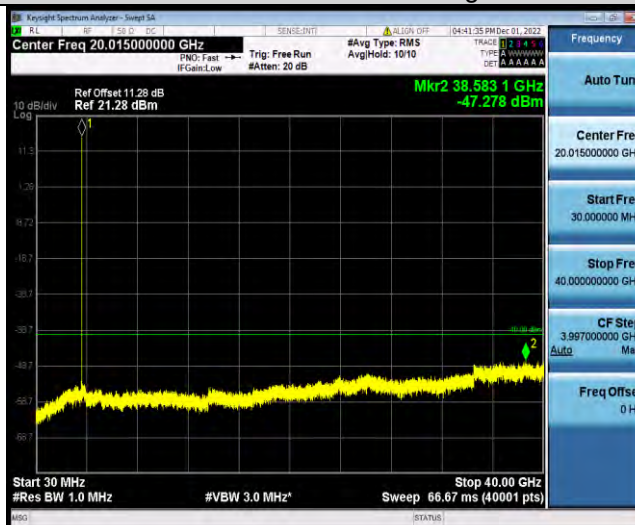

BUREAU VERITAS

Test Report No.: W7L-P22110036RF10

Band48-5MHz-64QAM-55265-1RB#0-Range1:30~40000MHz

Band48-5MHz-64QAM-55990-1RB#0-Range1:30~40000MHz

Band48-5MHz-64QAM-56715-1RB#0-Range1:30~40000MHz

BV 7Layers Communications Technology (Shenzhen) Co., Ltd