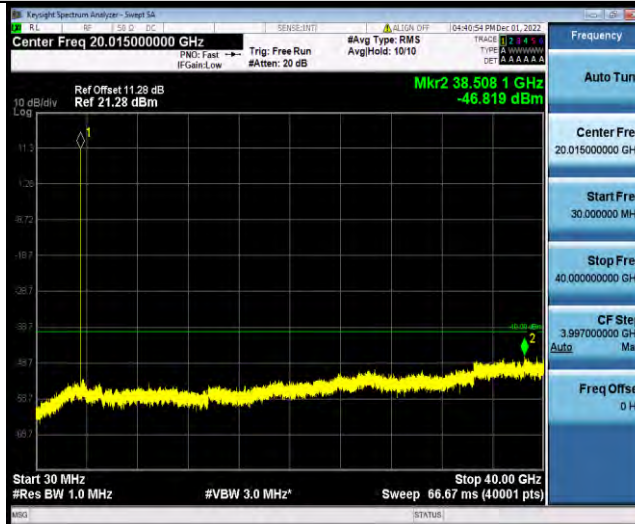

BUREAU VERITAS

Test Report No.: W7L-P22110036RF10

Band48-5MHz-64QAM-55265-1RB#0-Range1:30~40000MHz

Band48-5MHz-64QAM-55990-1RB#0-Range1:30~40000MHz

Band48-5MHz-64QAM-56715-1RB#0-Range1:30~40000MHz

BV 7Layers Communications Technology (Shenzhen) Co., Ltd