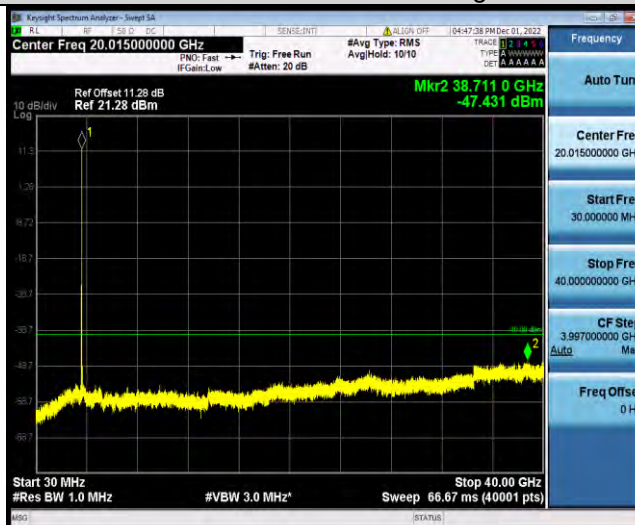

Band48-20MHz-16QAM-56640-1RB#0-Range1:30~40000MHz

BV 7Layers Communications Technology (Shenzhen) Co., Ltd

No.B102, Dazu Chuangxin Mansion, North of Beihuan Avenue, North Area, Hi-Tech Industrial Park, Nanshan District, Shenzhen, Guangdong, China

Tel: +86 755 8869 6566
Fax: +86 755 8869 6577
Email: customerservice.sw@bureauveritas.com