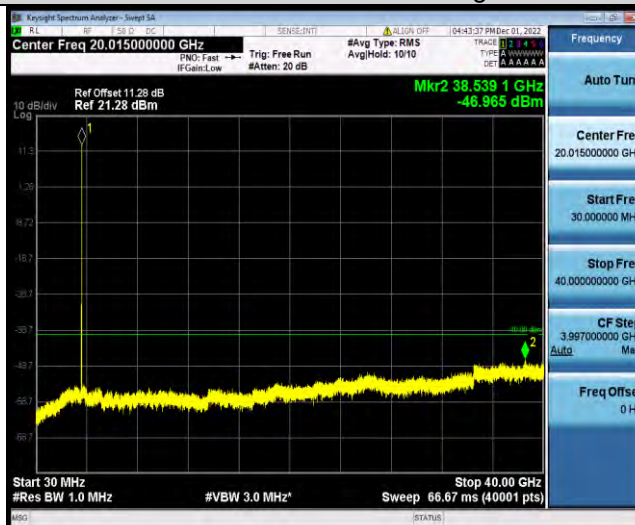

BUREAU VERITAS

Test Report No.: W7L-P22110036RF10

Band48-10MHz-64QAM-55290-1RB#0-Range1:30~40000MHz

Band48-10MHz-64QAM-55990-1RB#0-Range1:30~40000MHz

Band48-10MHz-64QAM-56690-1RB#0-Range1:30~40000MHz

BV 7Layers Communications Technology (Shenzhen) Co., Ltd