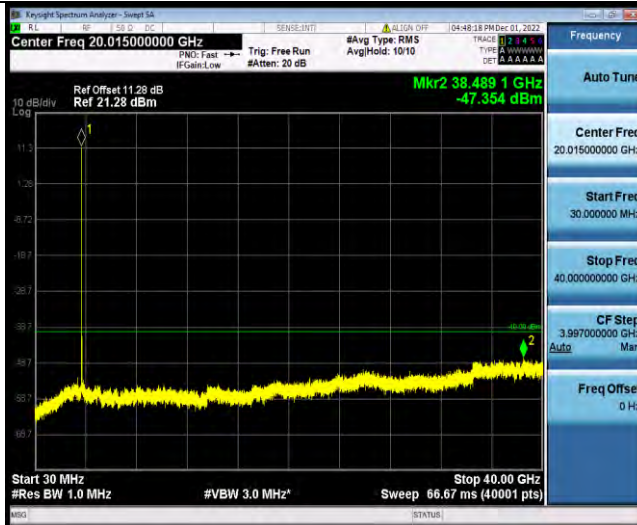

BUREAU VERITAS

Test Report No.: W7L-P22110036RF10

Band48-20MHz-64QAM-55340-1RB#0-Range1:30~40000MHz