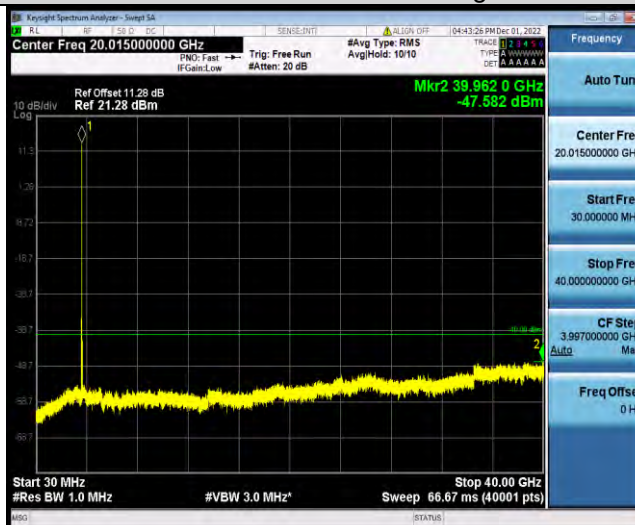

BUREAU VERITAS

Test Report No.: W7L-P22110036RF10

Band48-10MHz-16QAM-55290-1RB#0-Range1:30~40000MHz

Band48-10MHz-16QAM-55990-1RB#0-Range1:30~40000MHz

Band48-10MHz-16QAM-56690-1RB#0-Range1:30~40000MHz

BV 7Layers Communications Technology (Shenzhen) Co., Ltd