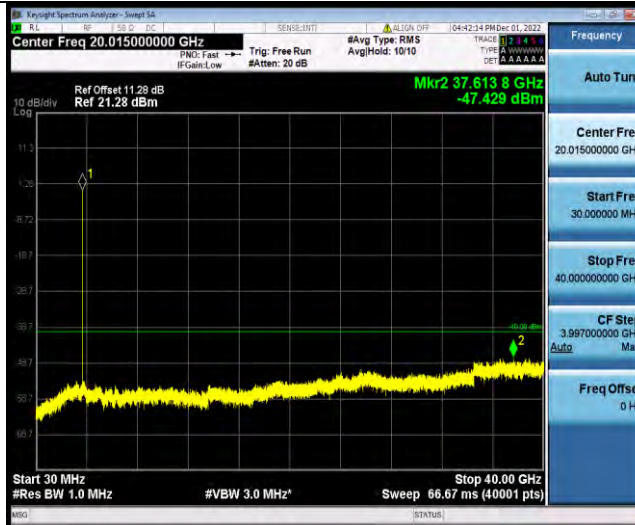

BUREAU VERITAS

Test Report No.: W7L-P22110036RF10

Band48-10MHz-QPSK-55290-1RB#0-Range1:30~40000MHz