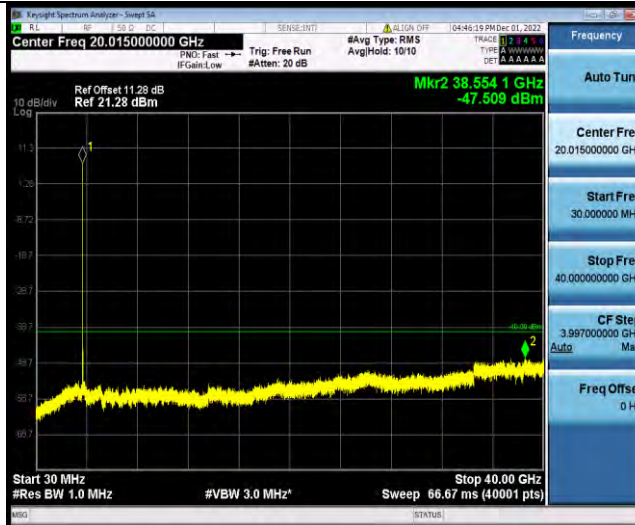

Band48-20MHz-QPSK-55340-1RB#0-Range1:30~40000MHz