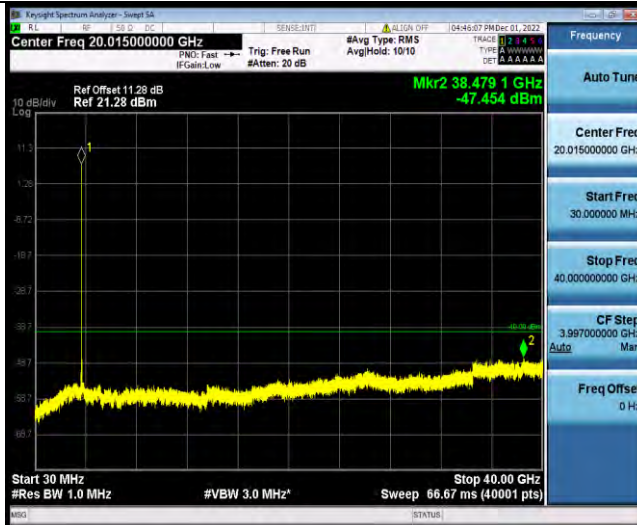

BUREAU VERITAS

Test Report No.: W7L-P22110036RF10

Band48-15MHz-64QAM-55315-1RB#0-Range1:30~40000MHz