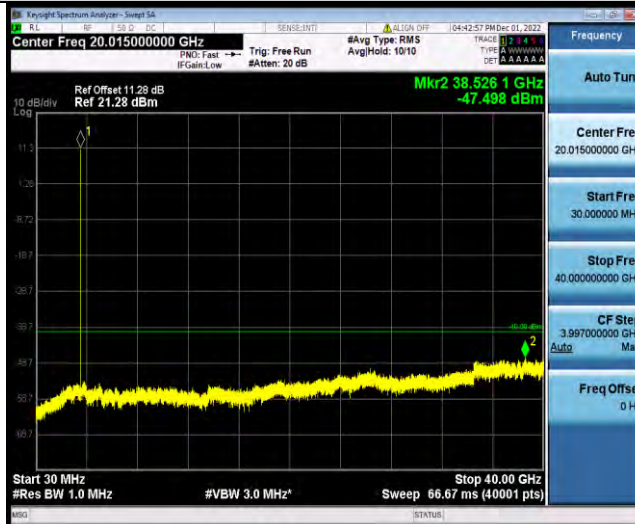

BUREAU VERITAS

Test Report No.: W7L-P22110036RF10

Band48-10MHz-64QAM-55290-1RB#0-Range1:30~40000MHz

Band48-10MHz-64QAM-55990-1RB#0-Range1:30~40000MHz

Band48-10MHz-64QAM-56690-1RB#0-Range1:30~40000MHz

BV 7Layers Communications Technology (Shenzhen) Co., Ltd