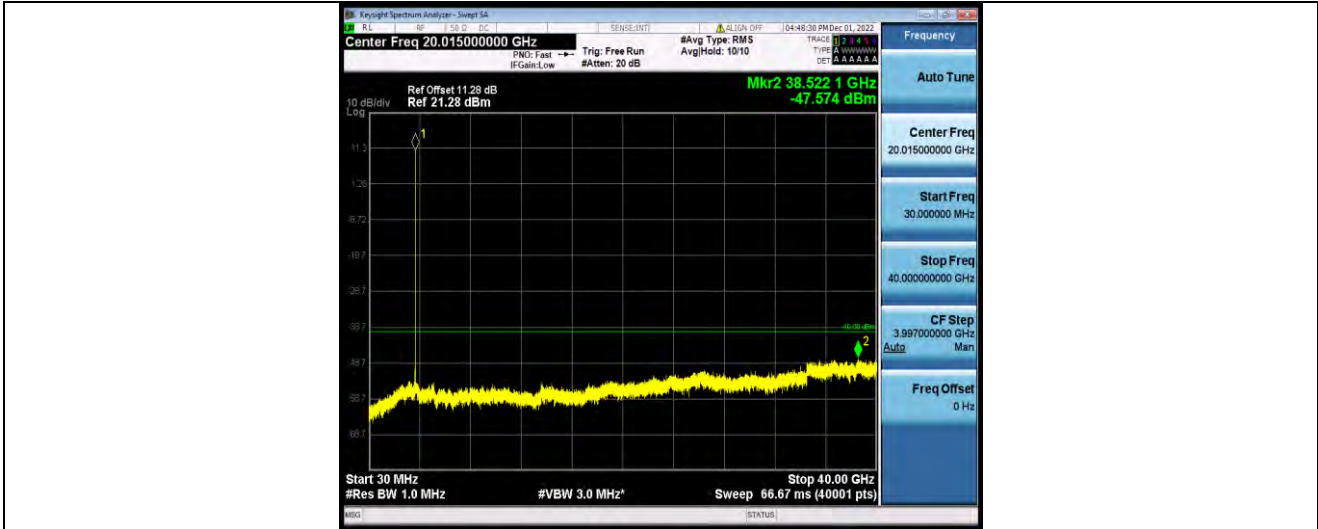

**BUREAU
VERITAS**

Test Report No.: W7L-P22110036RF10

BV 7Layers Communications Technology
(Shenzhen) Co., Ltd

No.B102, Dazu Chuangxin Mansion, North of Beihuan
Avenue, North Area, Hi-Tech Industrial Park, Nanshan
District, Shenzhen, Guangdong, China

Tel: +86 755 8869 6566
Fax: +86 755 8869 6577
Email: customerservice.sw@bureauveritas.com