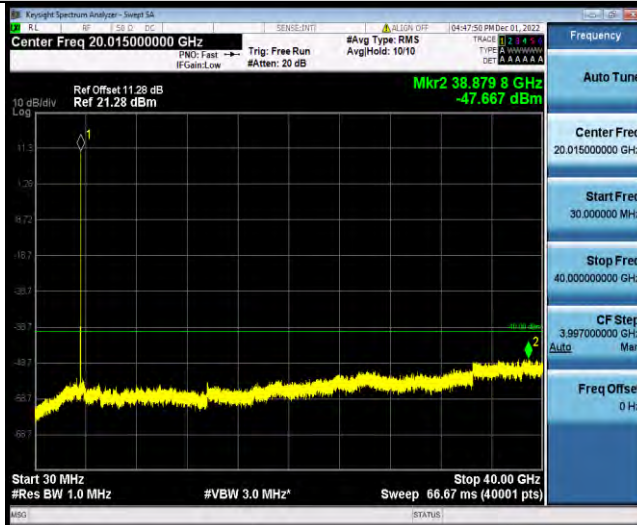

Band48-20MHz-64QAM-55990-1RB#0-Range1:30~40000MHz

Band48-20MHz-64QAM-56640-1RB#0-Range1:30~40000MHz

BV 7Layers Communications Technology (Shenzhen) Co., Ltd

No.B102, Dazu Chuangxin Mansion, North of Beihuan Avenue, North Area, Hi-Tech Industrial Park, Nanshan District, Shenzhen, Guangdong, China