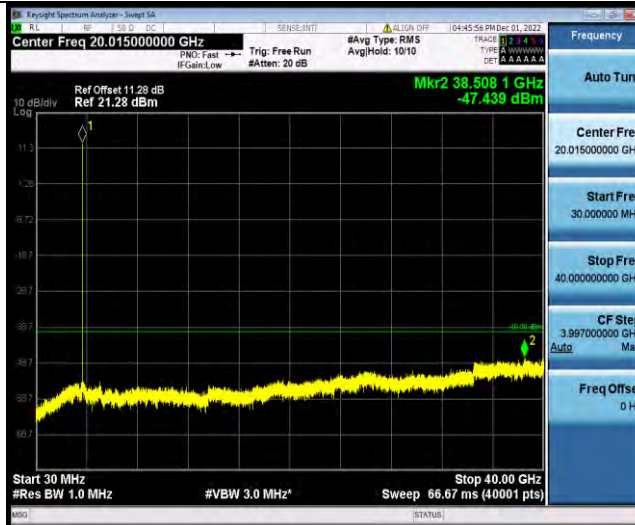

BUREAU VERITAS

Test Report No.: W7L-P22110036RF10

Band48-15MHz-16QAM-55315-1RB#0-Range1:30~40000MHz