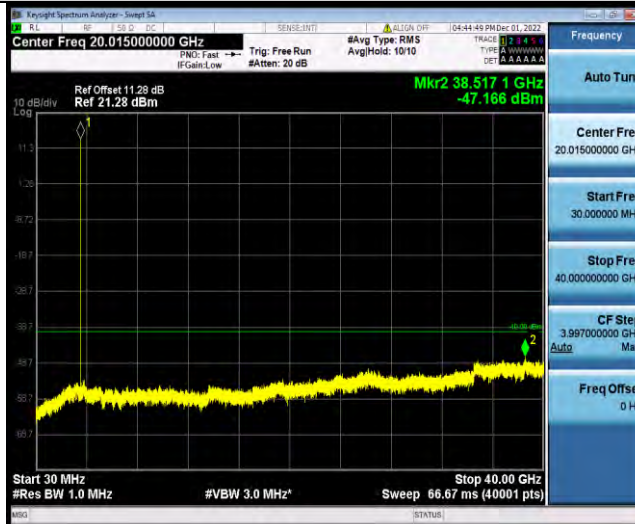

BUREAU VERITAS

Test Report No.: W7L-P22110036RF10

Band48-15MHz-16QAM-55315-1RB#0-Range1:30~40000MHz

Band48-15MHz-16QAM-55990-1RB#0-Range1:30~40000MHz

Band48-15MHz-16QAM-56665-1RB#0-Range1:30~40000MHz

BV 7Layers Communications Technology (Shenzhen) Co., Ltd