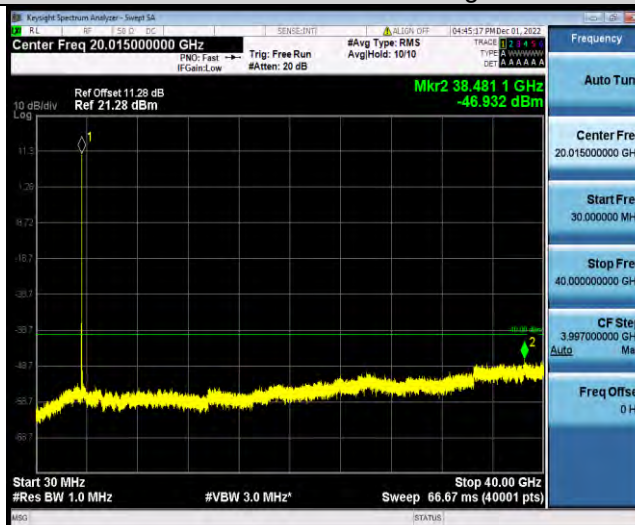

BUREAU VERITAS

Test Report No.: W7L-P22110036RF10

Band48-15MHz-QPSK-55315-1RB#0-Range1:30~40000MHz

Band48-15MHz-QPSK-55990-1RB#0-Range1:30~40000MHz

Band48-15MHz-QPSK-56665-1RB#0-Range1:30~40000MHz

BV 7Layers Communications Technology (Shenzhen) Co., Ltd