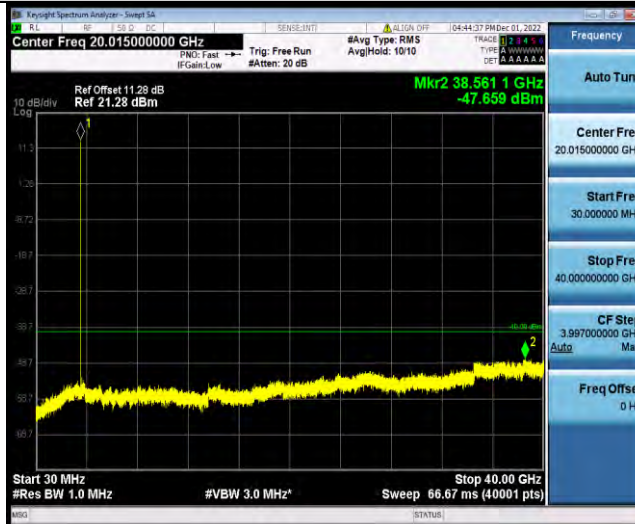

BUREAU VERITAS

Test Report No.: W7L-P22110036RF10

Band48-15MHz-QPSK-55315-1RB#0-Range1:30~40000MHz

Band48-15MHz-QPSK-55990-1RB#0-Range1:30~40000MHz

Band48-15MHz-QPSK-56665-1RB#0-Range1:30~40000MHz

BV 7Layers Communications Technology (Shenzhen) Co., Ltd