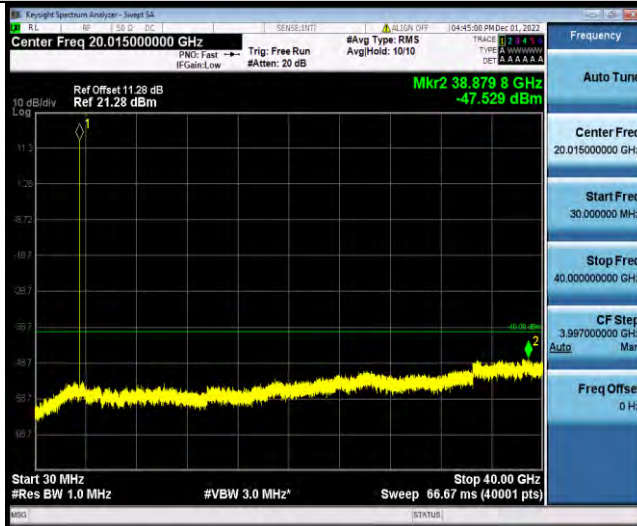

BUREAU VERITAS

Test Report No.: W7L-P22110036RF10

Band48-15MHz-64QAM-55315-1RB#0-Range1:30~40000MHz

Band48-15MHz-64QAM-55990-1RB#0-Range1:30~40000MHz

Band48-15MHz-64QAM-56665-1RB#0-Range1:30~40000MHz

BV 7Layers Communications Technology (Shenzhen) Co., Ltd