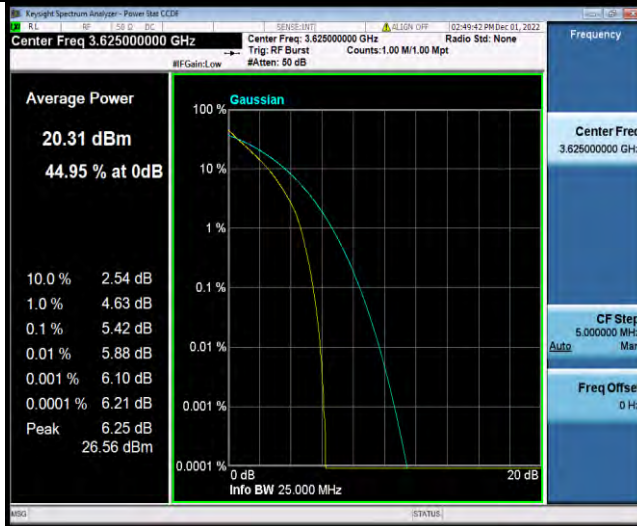

Band48-15MHz-QPSK-55990-75RB#0