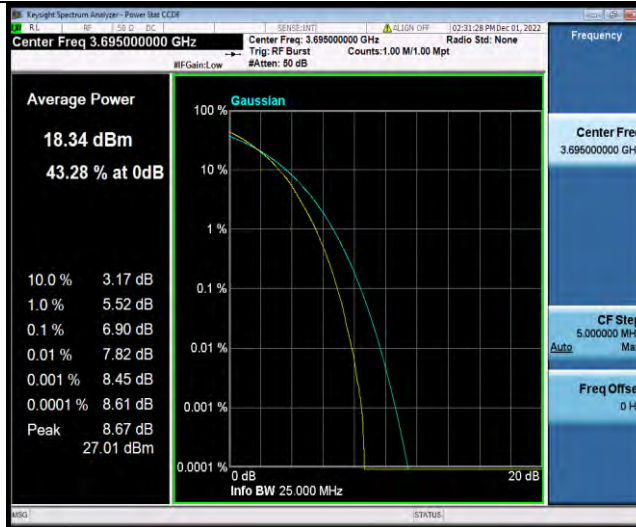

Band48-10MHz-64QAM-55290-1RB#0

Band48-10MHz-64QAM-55290-50RB#0

Band48-10MHz-64QAM-55990-1RB#0

Band48-10MHz-64QAM-55990-50RB#0

Band48-10MHz-64QAM-56690-1RB#0

Band48-10MHz-64QAM-56690-50RB#0

Band48-15MHz-QPSK-55315-1RB#0