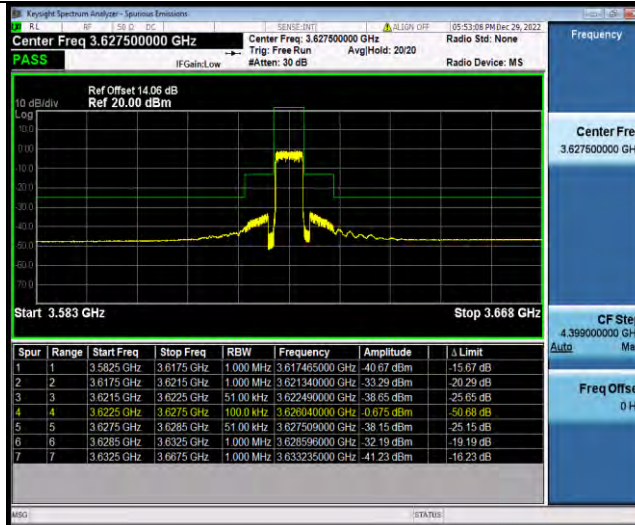

Band48-5MHz-QPSK-56715-1RB#0