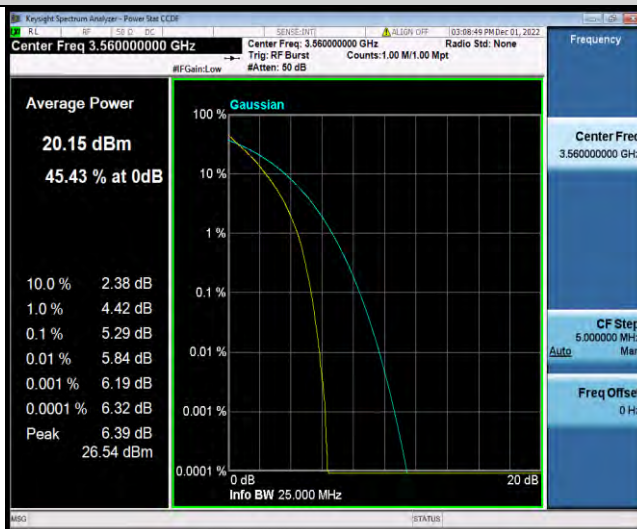

Band48-15MHz-64QAM-55990-75RB#0

Band48-15MHz-64QAM-56665-1RB#0

Band48-15MHz-64QAM-56665-75RB#0

Band48-20MHz-QPSK-55340-1RB#0

Band48-20MHz-QPSK-55340-100RB#0

Band48-20MHz-QPSK-55990-1RB#0

Band48-20MHz-QPSK-55990-100RB#0