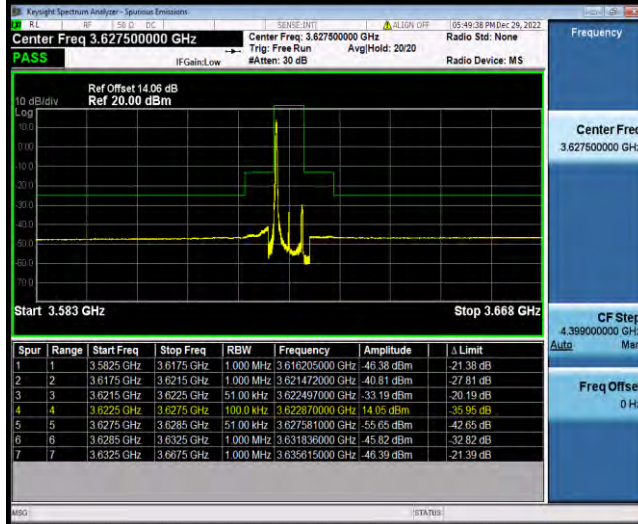

TEST GRAPHS

BUREAU VERITAS

Test Report No.: W7L-P22110036RF10

Band48-5MHz-QPSK-55990-1RB#0

Band48-5MHz-QPSK-55990-1RB#24

Band48-5MHz-QPSK-55990-25RB#0

BV 7Layers Communications Technology (Shenzhen) Co., Ltd