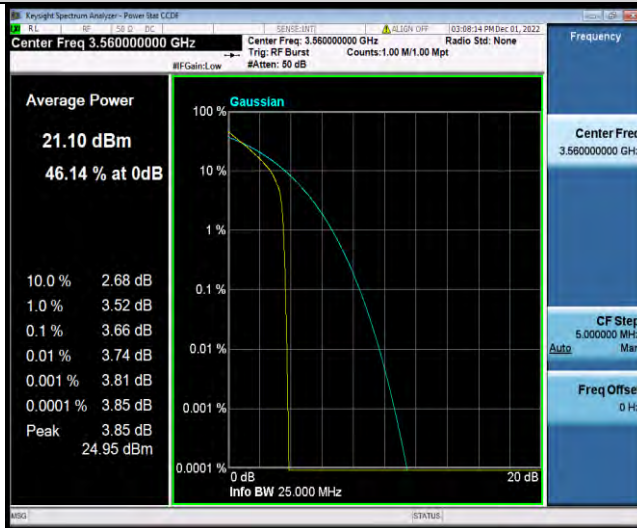

Band48-15MHz-64QAM-55990-75RB#0

Band48-15MHz-64QAM-56665-1RB#0

Band48-15MHz-64QAM-56665-75RB#0

Band48-20MHz-QPSK-55340-1RB#0

Band48-20MHz-QPSK-55340-100RB#0

Band48-20MHz-QPSK-55990-1RB#0

Band48-20MHz-QPSK-55990-100RB#0