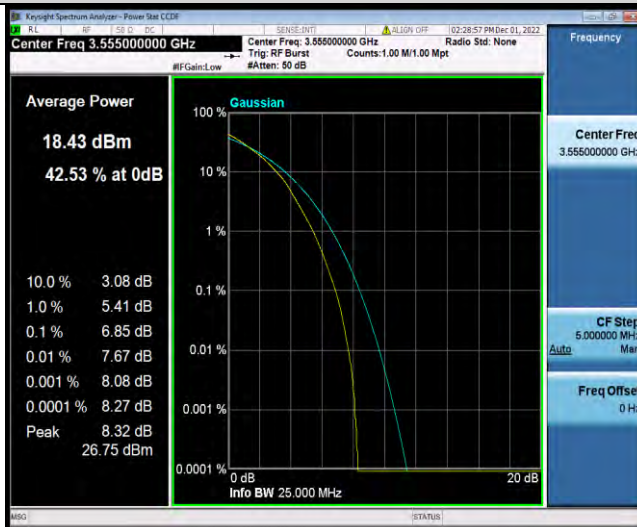

Band48-10MHz-64QAM-55290-1RB#0

Band48-10MHz-64QAM-55290-50RB#0

Band48-10MHz-64QAM-55990-1RB#0

Band48-10MHz-64QAM-55990-50RB#0

Band48-10MHz-64QAM-56690-1RB#0

Band48-10MHz-64QAM-56690-50RB#0

Band48-15MHz-QPSK-55315-1RB#0