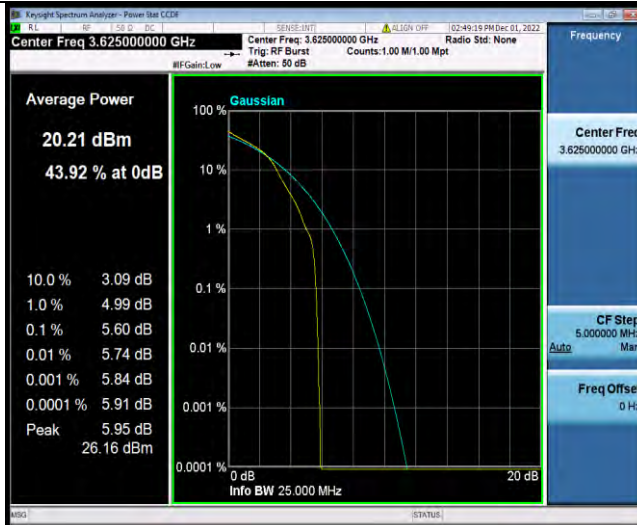

Band48-15MHz-16QAM-55990-1RB#0