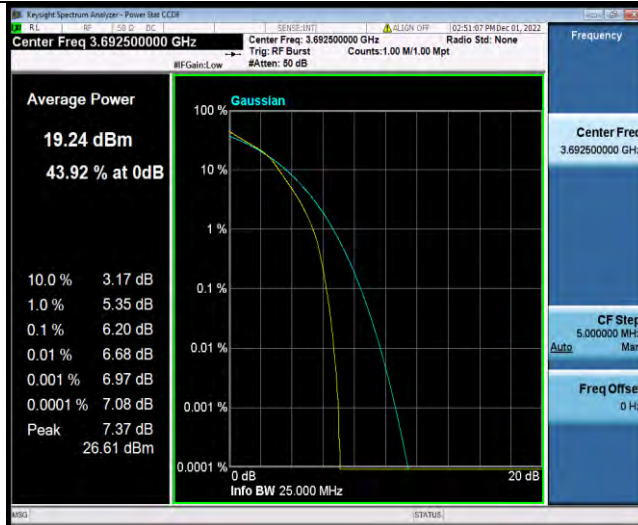

Band48-15MHz-16QAM-55990-1RB#0

Band48-15MHz-16QAM-55990-75RB#0

Band48-15MHz-16QAM-56665-1RB#0

Band48-15MHz-16QAM-56665-75RB#0

Band48-15MHz-64QAM-55315-1RB#0

Band48-15MHz-64QAM-55315-75RB#0

Band48-15MHz-64QAM-55990-1RB#0