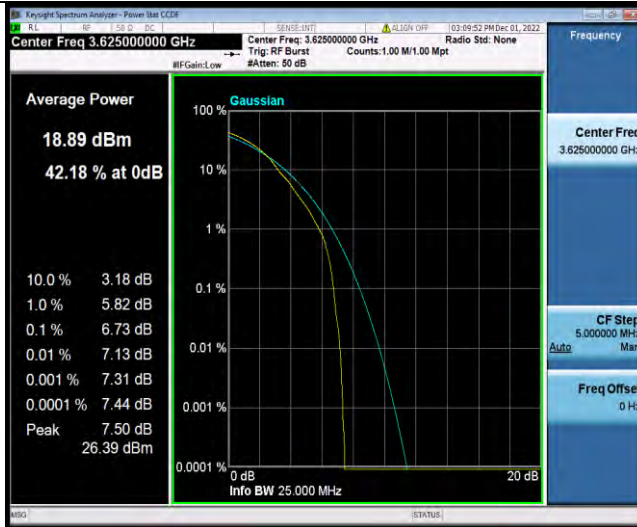

Band48-20MHz-64QAM-55990-1RB#0