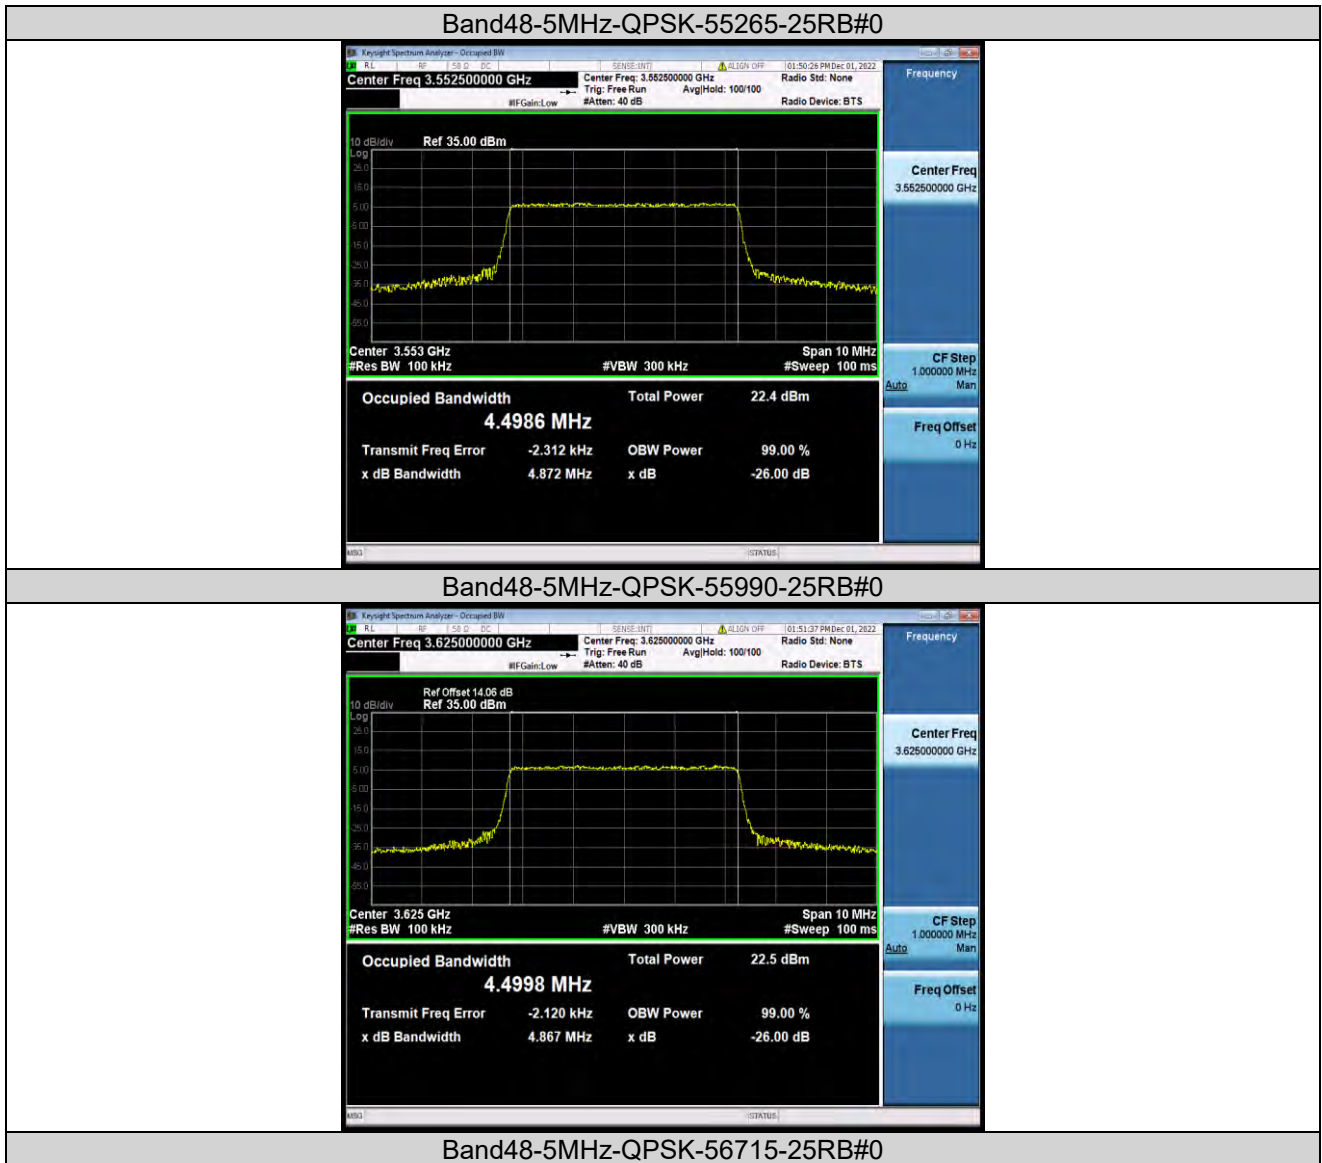

TEST GRAPHS