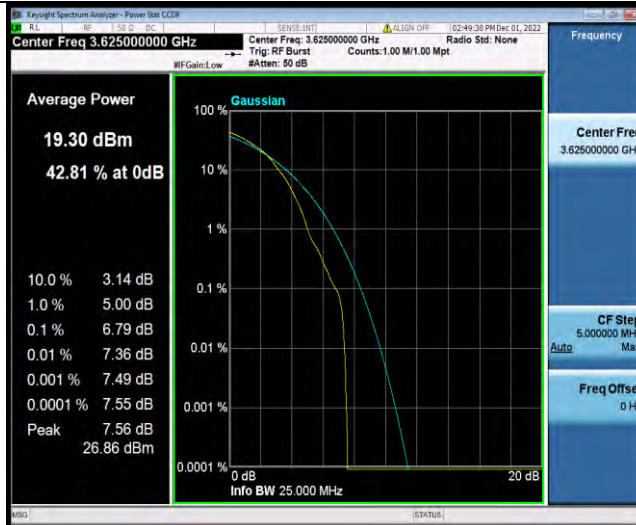

Band48-15MHz-16QAM-55990-1RB#0

Band48-15MHz-16QAM-55990-75RB#0

Band48-15MHz-16QAM-56665-1RB#0

Band48-15MHz-16QAM-56665-75RB#0

Band48-15MHz-64QAM-55315-1RB#0

Band48-15MHz-64QAM-55315-75RB#0

Band48-15MHz-64QAM-55990-1RB#0