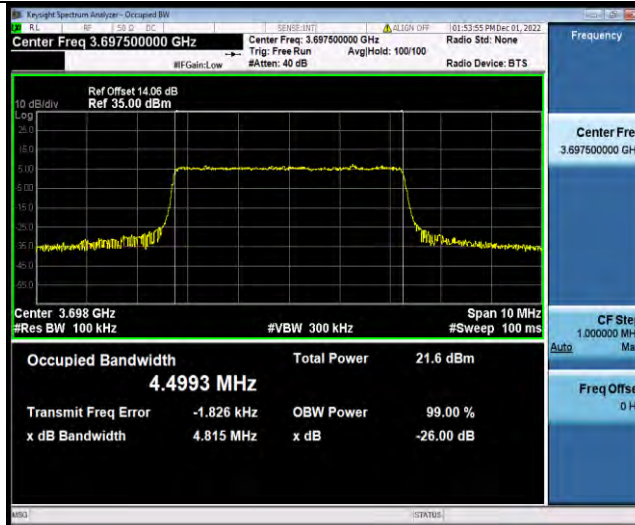

TEST GRAPHS

Band48-5MHz-16QAM-55265-25RB#0

Band48-5MHz-16QAM-55990-25RB#0

Band48-5MHz-16QAM-56715-25RB#0

Band48-5MHz-64QAM-55265-25RB#0

Band48-5MHz-64QAM-55990-25RB#0

Band48-5MHz-64QAM-56715-25RB#0

Band48-10MHz-QPSK-55290-50RB#0