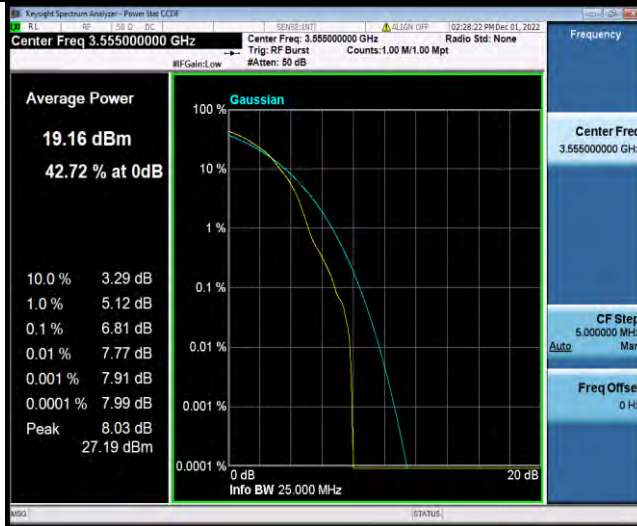

Band48-10MHz-64QAM-55290-1RB#0

Band48-10MHz-64QAM-55290-50RB#0

Band48-10MHz-64QAM-55990-1RB#0

Band48-10MHz-64QAM-55990-50RB#0

Band48-10MHz-64QAM-56690-1RB#0

Band48-10MHz-64QAM-56690-50RB#0

Band48-15MHz-QPSK-55315-1RB#0