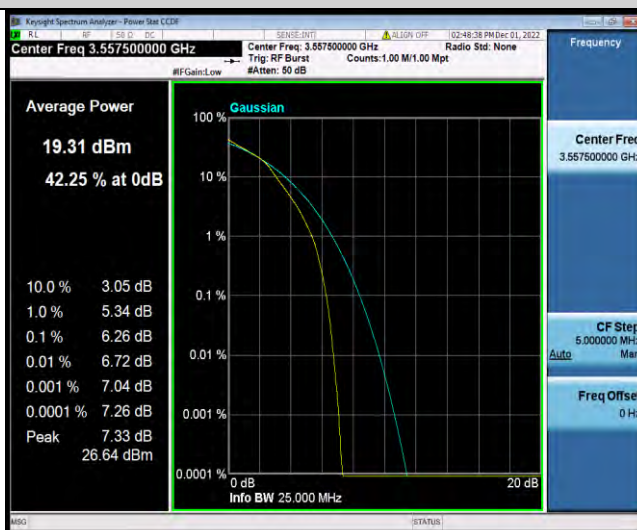

Band48-15MHz-QPSK-55315-75RB#0

Band48-15MHz-QPSK-55990-1RB#0

Band48-15MHz-QPSK-55990-75RB#0

Band48-15MHz-QPSK-56665-1RB#0

Band48-15MHz-QPSK-56665-75RB#0

Band48-15MHz-16QAM-55315-1RB#0

Band48-15MHz-16QAM-55315-75RB#0