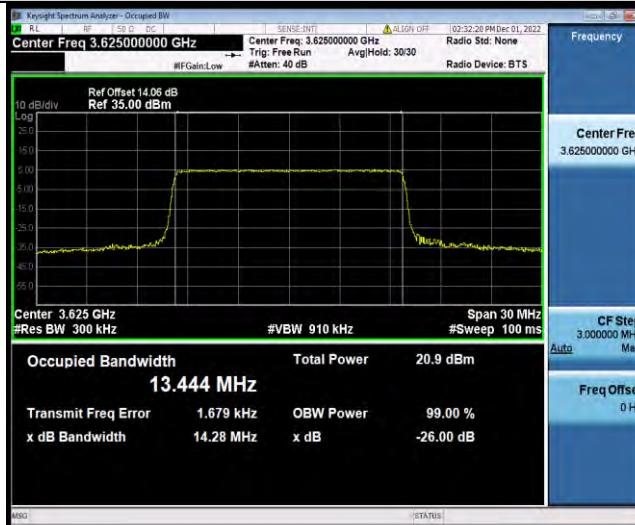

Band48-15MHz-QPSK-56665-75RB#0