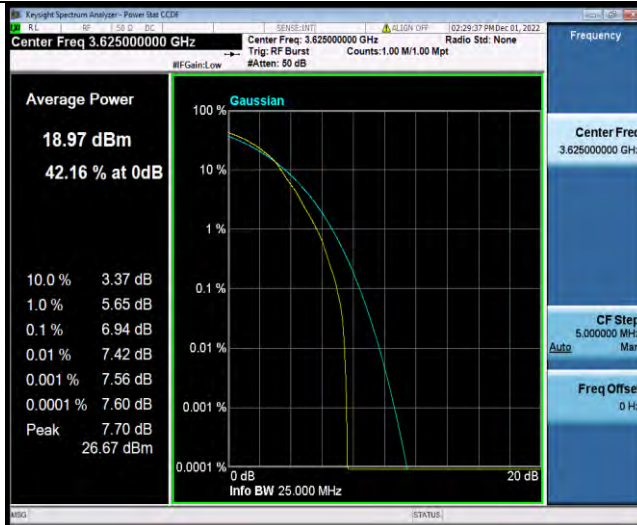

Band48-10MHz-64QAM-55290-1RB#0

Band48-10MHz-64QAM-55290-50RB#0

Band48-10MHz-64QAM-55990-1RB#0

Band48-10MHz-64QAM-55990-50RB#0

Band48-10MHz-64QAM-56690-1RB#0

Band48-10MHz-64QAM-56690-50RB#0

Band48-15MHz-QPSK-55315-1RB#0