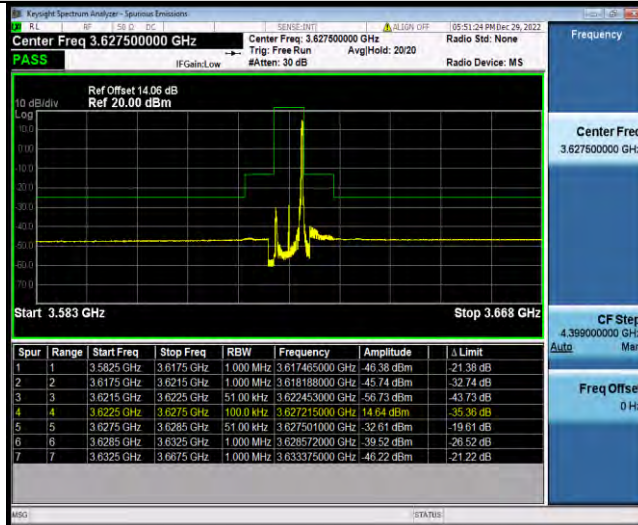

TEST GRAPHS

BUREAU VERITAS

Test Report No.: W7L-P22110036RF10

Band48-5MHz-QPSK-55990-1RB#0

Band48-5MHz-QPSK-55990-1RB#24

Band48-5MHz-QPSK-55990-25RB#0

BV 7Layers Communications Technology (Shenzhen) Co., Ltd