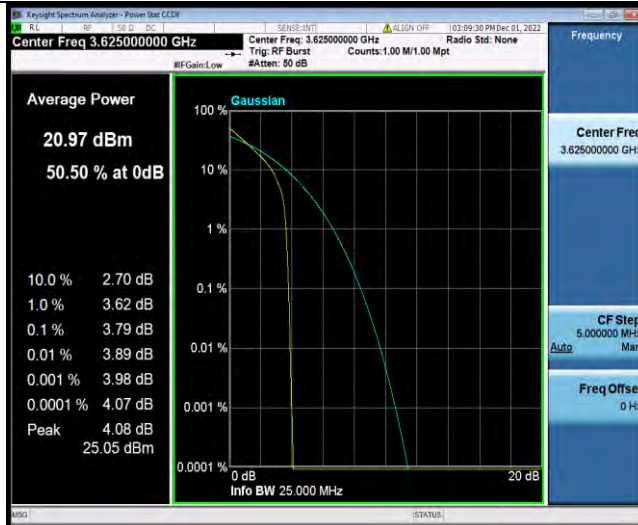

Band48-15MHz-64QAM-55990-75RB#0

Band48-15MHz-64QAM-56665-1RB#0

Band48-15MHz-64QAM-56665-75RB#0

Band48-20MHz-QPSK-55340-1RB#0

Band48-20MHz-QPSK-55340-100RB#0

Band48-20MHz-QPSK-55990-1RB#0

Band48-20MHz-QPSK-55990-100RB#0