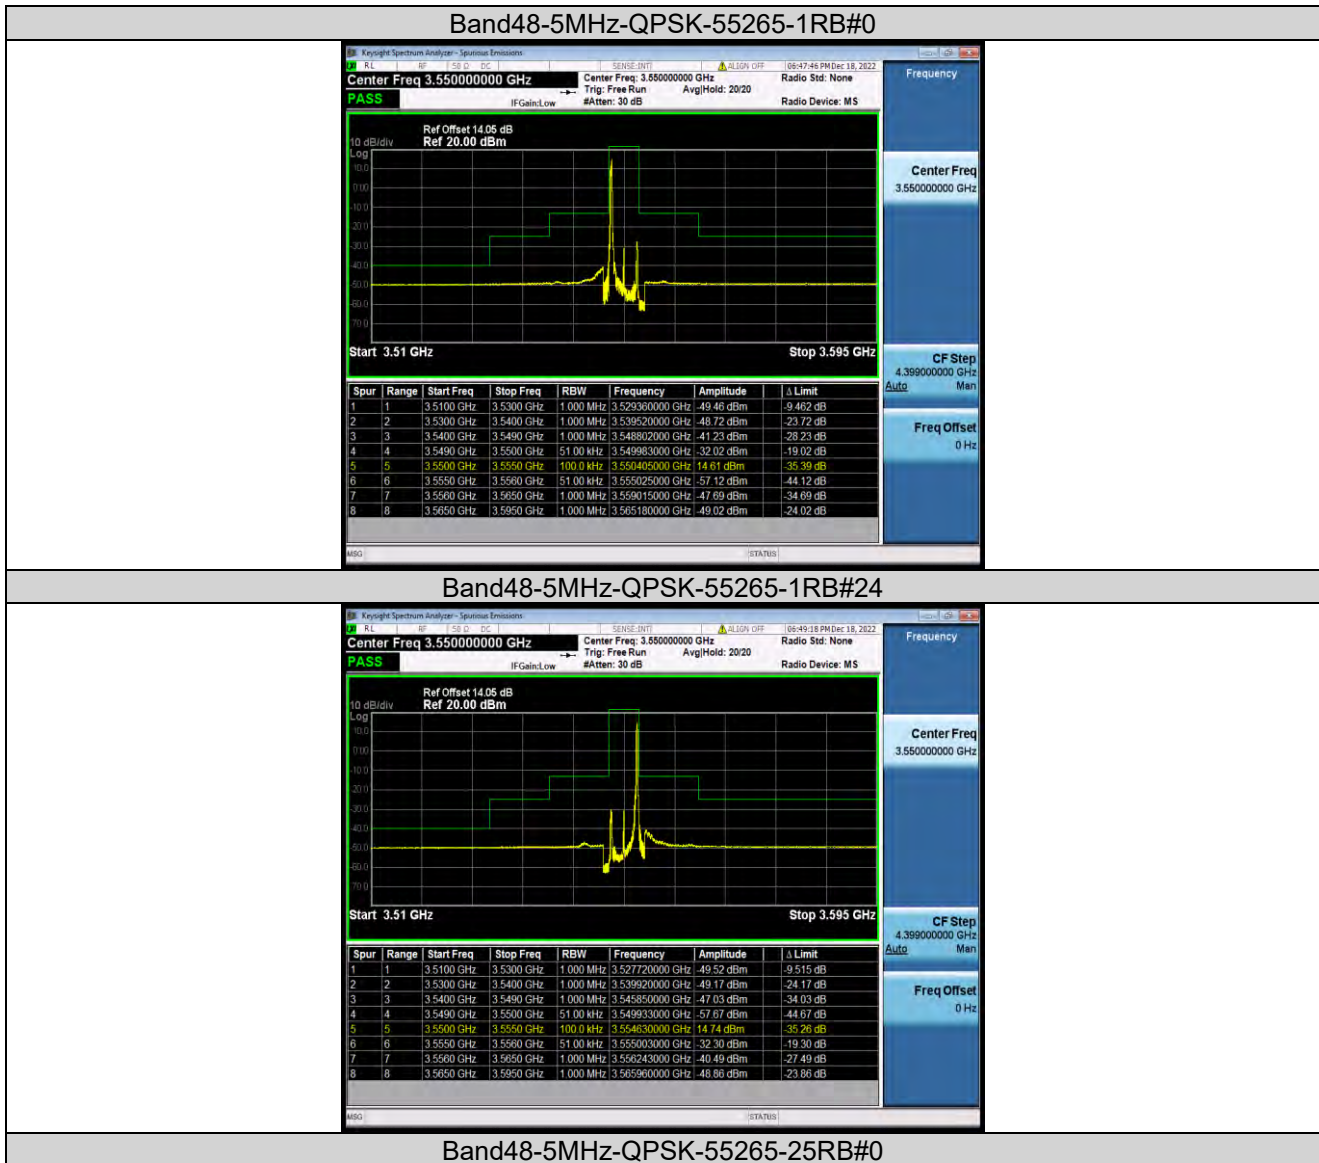

TEST GRAPHS