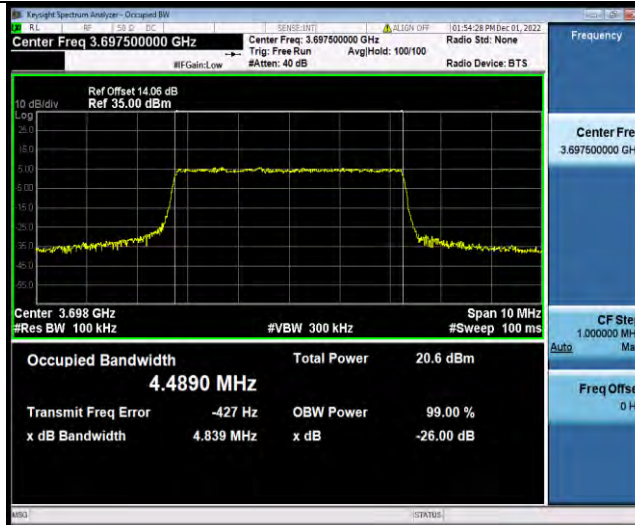

TEST GRAPHS

Band48-5MHz-16QAM-55265-25RB#0

Band48-5MHz-16QAM-55990-25RB#0

Band48-5MHz-16QAM-56715-25RB#0

Band48-5MHz-64QAM-55265-25RB#0

Band48-5MHz-64QAM-55990-25RB#0

Band48-5MHz-64QAM-56715-25RB#0

Band48-10MHz-QPSK-55290-50RB#0