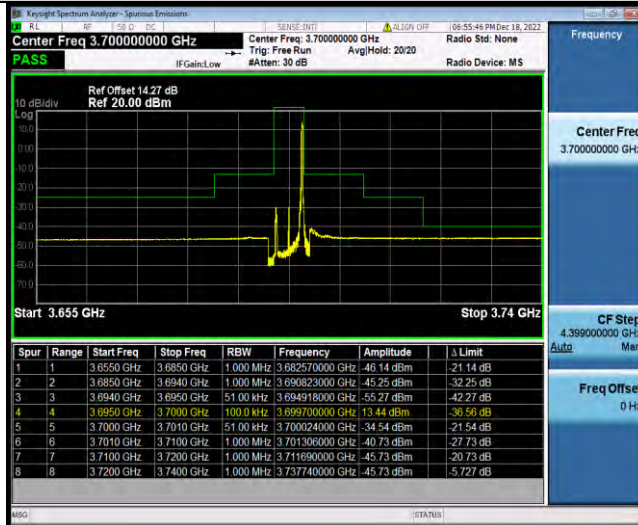

Band48-5MHz-16QAM-56715-25RB#0

BV 7Layers Communications Technology (Shenzhen) Co., Ltd

No.B102, Dazu Chuangxin Mansion, North of Beihuan Avenue, North Area, Hi-Tech Industrial Park, Nanshan District, Shenzhen, Guangdong, China

Tel: +86 755 8869 6566
Fax: +86 755 8869 6577
Email: customerservice.sw@bureauveritas.com