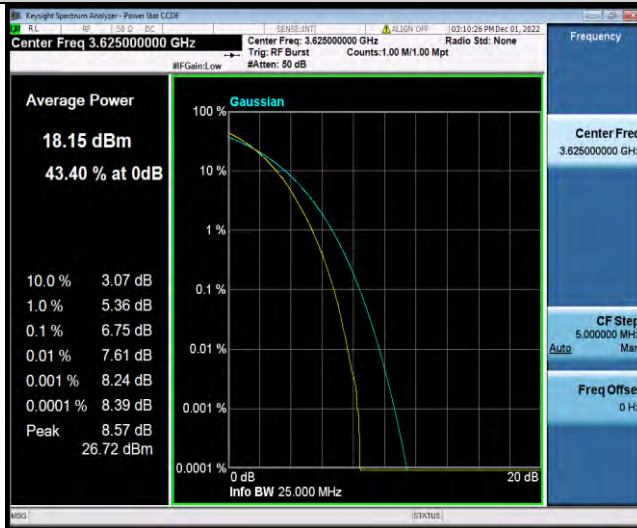

Band48-20MHz-64QAM-55990-100RB#0