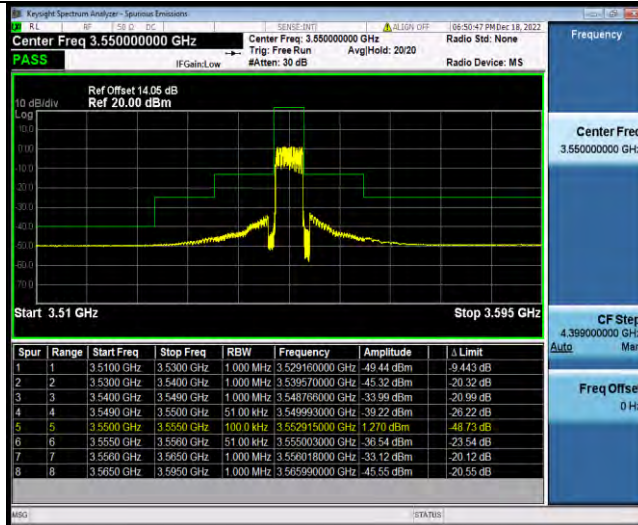

BUREAU VERITAS

Test Report No.: W7L-P22110036RF10

Band48-5MHz-QPSK-55990-1RB#0