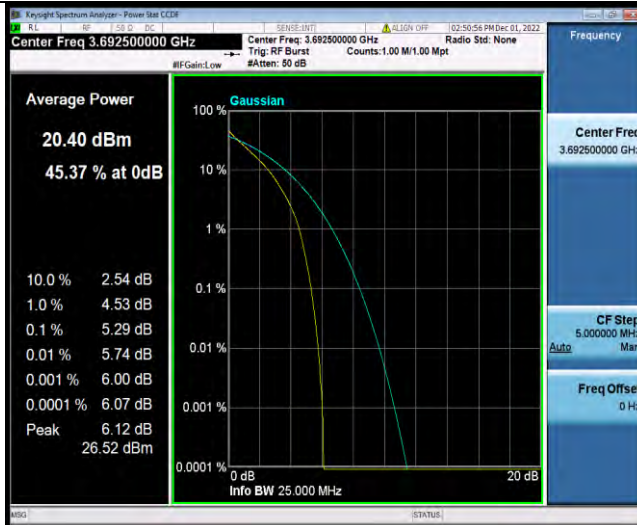

Band48-15MHz-QPSK-55315-75RB#0

Band48-15MHz-QPSK-55990-1RB#0

Band48-15MHz-QPSK-55990-75RB#0

Band48-15MHz-QPSK-56665-1RB#0

Band48-15MHz-QPSK-56665-75RB#0

Band48-15MHz-16QAM-55315-1RB#0

Band48-15MHz-16QAM-55315-75RB#0