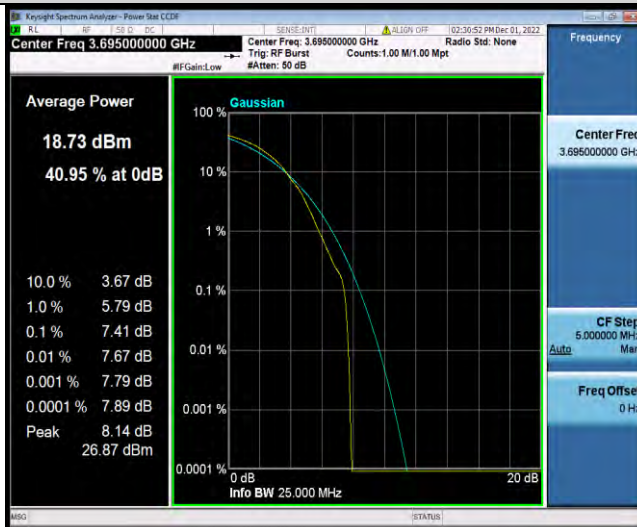

Band48-10MHz-64QAM-55290-1RB#0

Band48-10MHz-64QAM-55290-50RB#0

Band48-10MHz-64QAM-55990-1RB#0

Band48-10MHz-64QAM-55990-50RB#0

Band48-10MHz-64QAM-56690-1RB#0

Band48-10MHz-64QAM-56690-50RB#0

Band48-15MHz-QPSK-55315-1RB#0