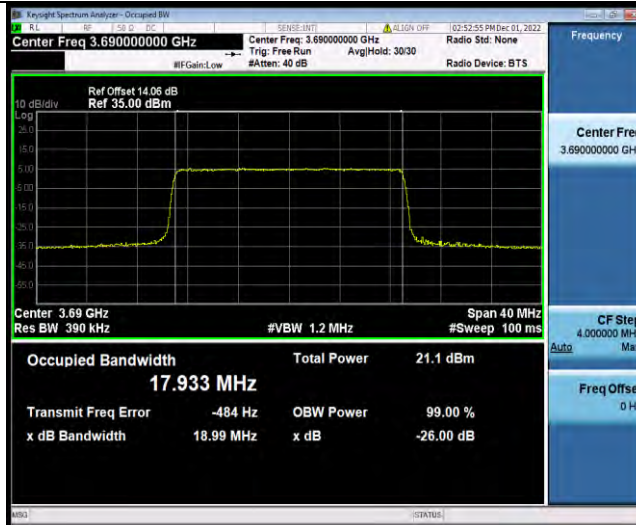

Band48-15MHz-64QAM-55315-75RB#0

Band48-15MHz-64QAM-55990-75RB#0

Band48-15MHz-64QAM-56665-75RB#0

Band48-20MHz-QPSK-55340-100RB#0

Band48-20MHz-QPSK-55990-100RB#0

Band48-20MHz-QPSK-56640-100RB#0

Band48-20MHz-16QAM-55340-100RB#0