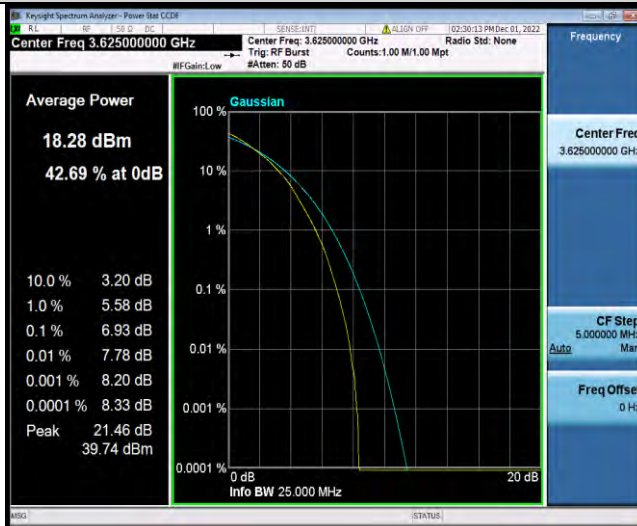

Band48-10MHz-64QAM-55290-1RB#0

Band48-10MHz-64QAM-55290-50RB#0

Band48-10MHz-64QAM-55990-1RB#0

Band48-10MHz-64QAM-55990-50RB#0

Band48-10MHz-64QAM-56690-1RB#0

Band48-10MHz-64QAM-56690-50RB#0

Band48-15MHz-QPSK-55315-1RB#0