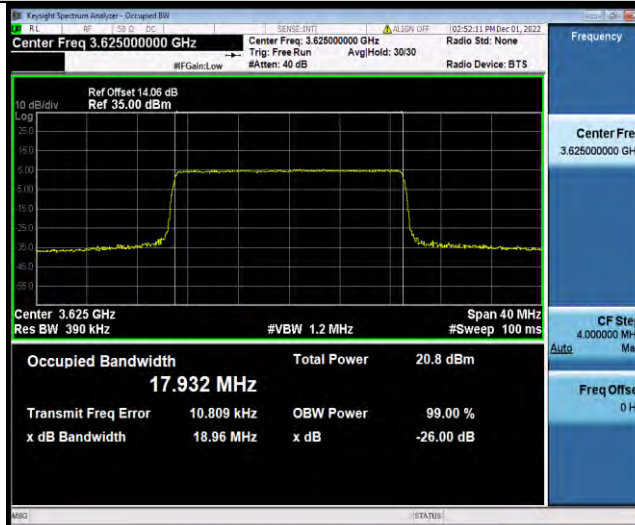

Band48-15MHz-64QAM-55315-75RB#0

Band48-15MHz-64QAM-55990-75RB#0

Band48-15MHz-64QAM-56665-75RB#0

Band48-20MHz-QPSK-55340-100RB#0

Band48-20MHz-QPSK-55990-100RB#0

Band48-20MHz-QPSK-56640-100RB#0

Band48-20MHz-16QAM-55340-100RB#0