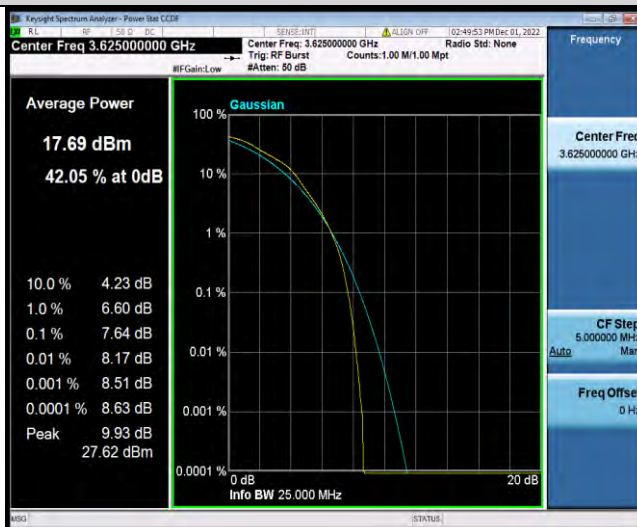

Band48-15MHz-16QAM-55990-75RB#0