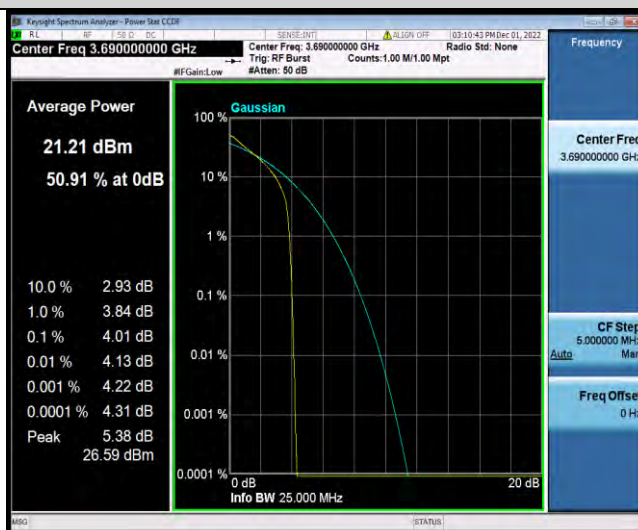

Band48-20MHz-QPSK-56640-1RB#0