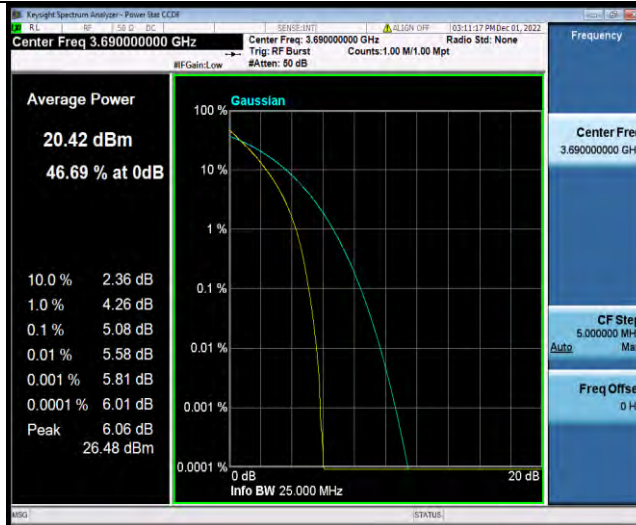

Band48-20MHz-QPSK-56640-100RB#0