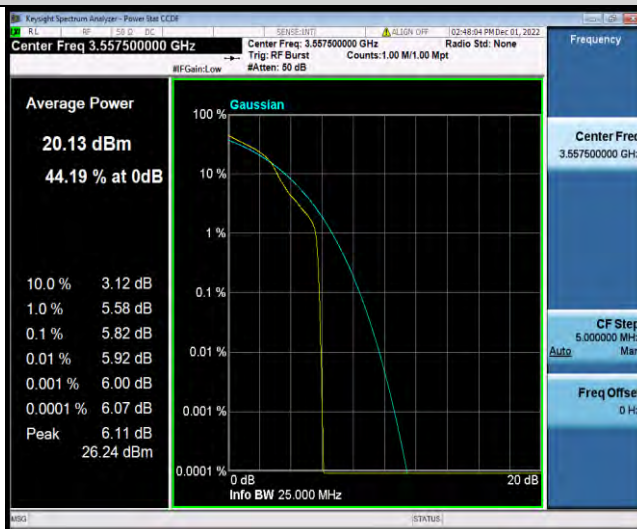

Band48-15MHz-QPSK-55315-75RB#0

Band48-15MHz-QPSK-55990-1RB#0

Band48-15MHz-QPSK-55990-75RB#0

Band48-15MHz-QPSK-56665-1RB#0

Band48-15MHz-QPSK-56665-75RB#0

Band48-15MHz-16QAM-55315-1RB#0

Band48-15MHz-16QAM-55315-75RB#0