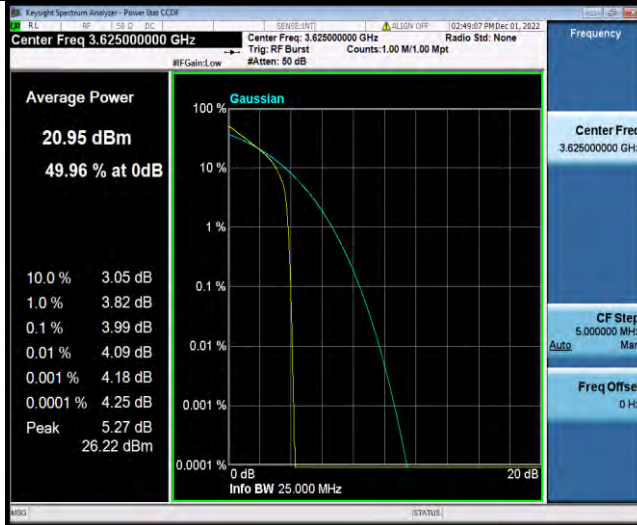

Band48-15MHz-QPSK-55990-1RB#0