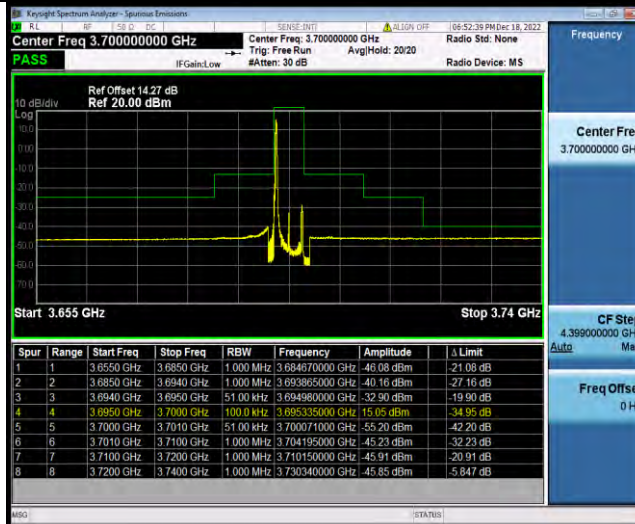

Band48-5MHz-QPSK-56715-1RB#24