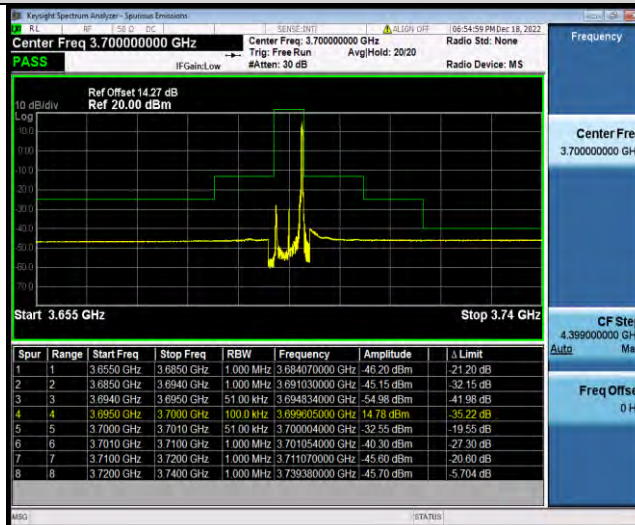

Band48-5MHz-QPSK-56715-25RB#0