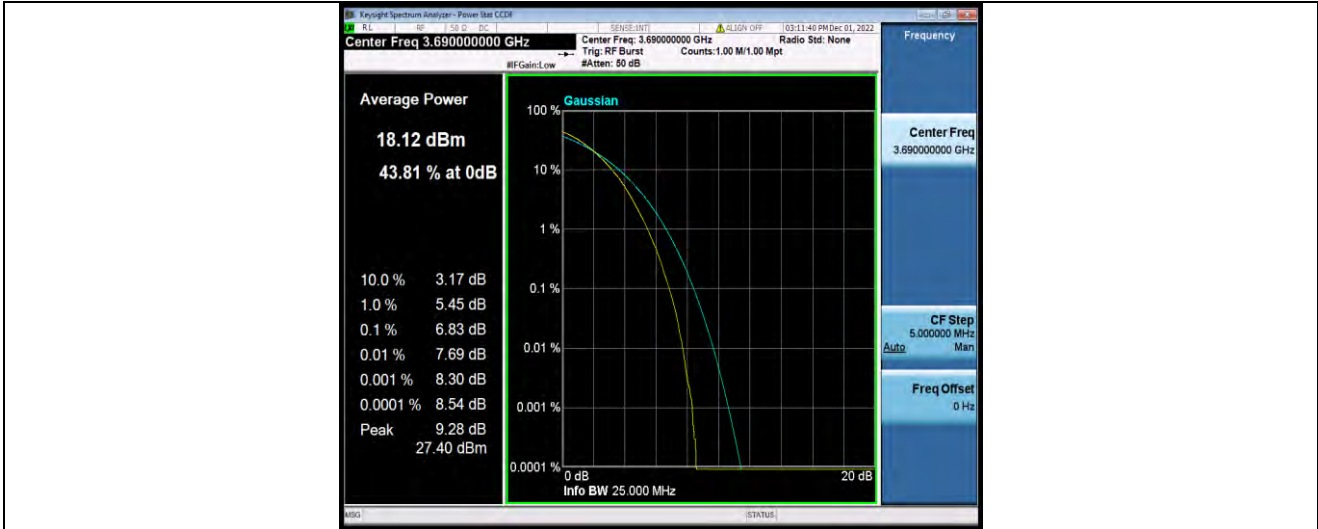

Band48-20MHz-16QAM-56640-100RB#0

Band48-20MHz-64QAM-55340-1RB#0

Band48-20MHz-64QAM-55340-100RB#0

Band48-20MHz-64QAM-55990-1RB#0

Band48-20MHz-64QAM-55990-100RB#0

Band48-20MHz-64QAM-56640-1RB#0

Band48-20MHz-64QAM-56640-100RB#0