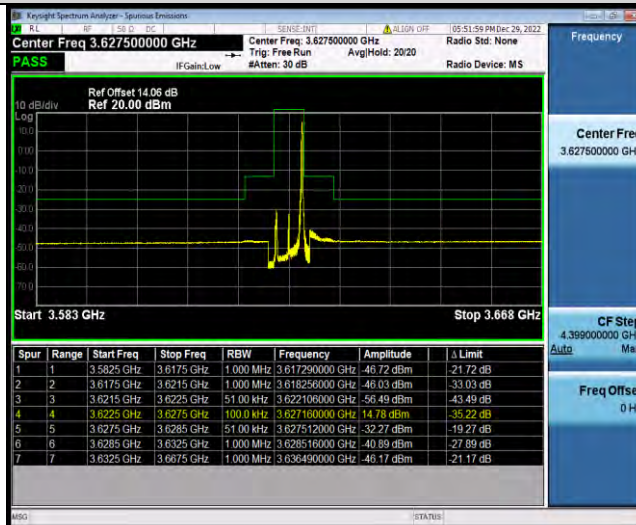

BUREAU VERITAS

Test Report No.: W7L-P22110036RF10

Band48-5MHz-16QAM-55990-1RB#0

Band48-5MHz-16QAM-55990-1RB#24

Band48-5MHz-16QAM-55990-25RB#0

BV 7Layers Communications Technology (Shenzhen) Co., Ltd

No.B102, Dazu Chuangxin Mansion, North of Beihuan Avenue, North Area, Hi-Tech Industrial Park, Nanshan District, Shenzhen, Guangdong, China