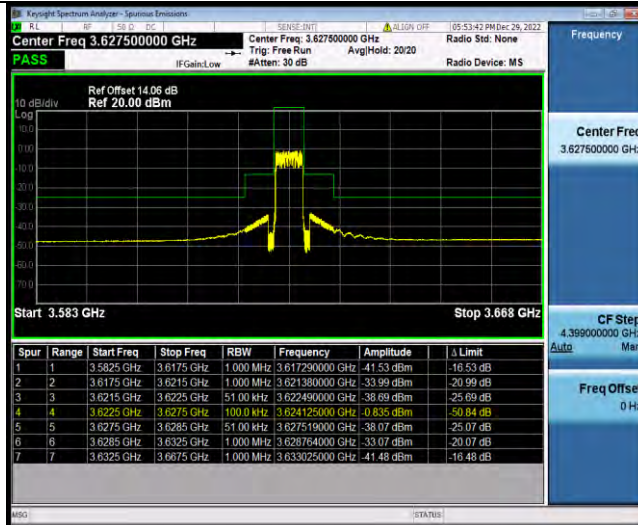

BUREAU VERITAS

Test Report No.: W7L-P22110036RF10

Band48-5MHz-16QAM-56715-1RB#0