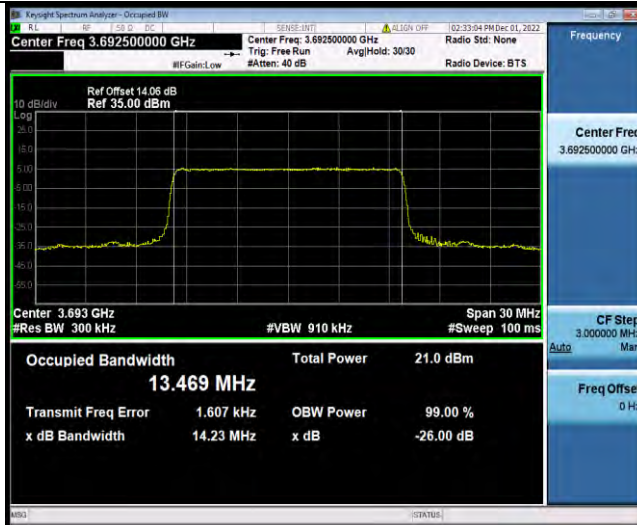

Band48-10MHz-64QAM-56690-50RB#0

Band48-15MHz-QPSK-55315-75RB#0

Band48-15MHz-QPSK-55990-75RB#0

Band48-15MHz-QPSK-56665-75RB#0

Band48-15MHz-16QAM-55315-75RB#0

Band48-15MHz-16QAM-55990-75RB#0

Band48-15MHz-16QAM-56665-75RB#0