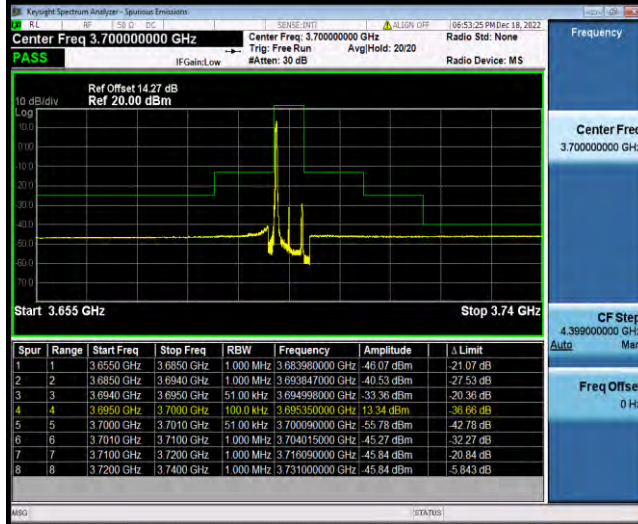

Band48-5MHz-16QAM-56715-1RB#24