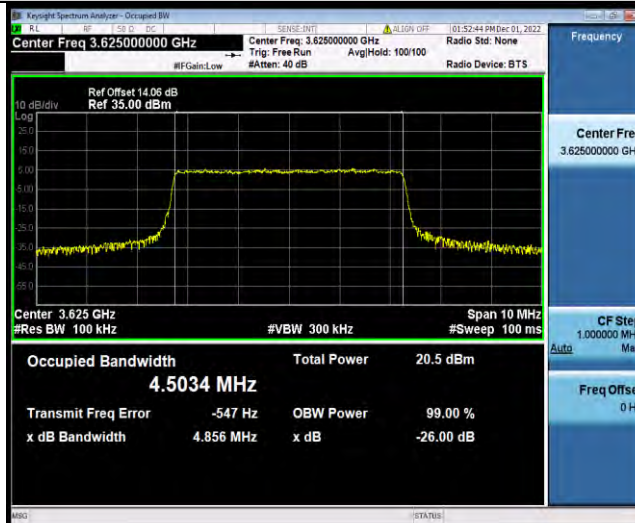

TEST GRAPHS

Band48-5MHz-16QAM-55265-25RB#0

Band48-5MHz-16QAM-55990-25RB#0

Band48-5MHz-16QAM-56715-25RB#0

Band48-5MHz-64QAM-55265-25RB#0

Band48-5MHz-64QAM-55990-25RB#0

Band48-5MHz-64QAM-56715-25RB#0

Band48-10MHz-QPSK-55290-50RB#0