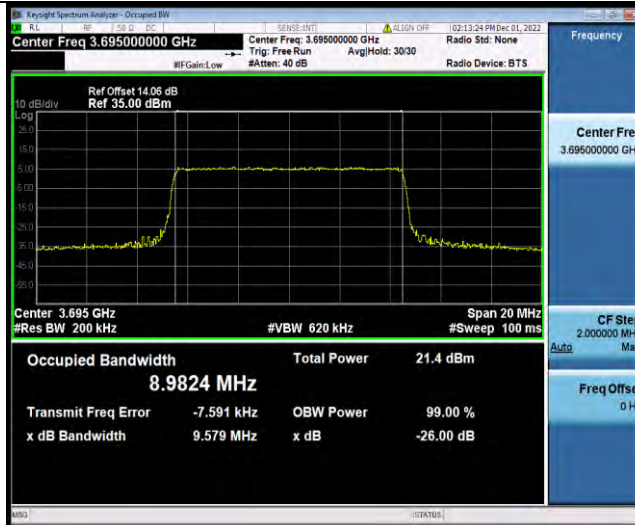

Band48-10MHz-16QAM-55290-50RB#0