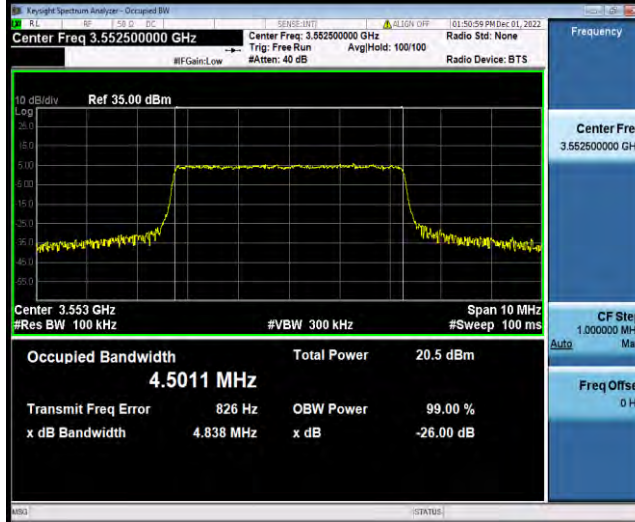

TEST GRAPHS

Band48-5MHz-16QAM-55265-25RB#0

Band48-5MHz-16QAM-55990-25RB#0

Band48-5MHz-16QAM-56715-25RB#0

Band48-5MHz-64QAM-55265-25RB#0

Band48-5MHz-64QAM-55990-25RB#0

Band48-5MHz-64QAM-56715-25RB#0

Band48-10MHz-QPSK-55290-50RB#0