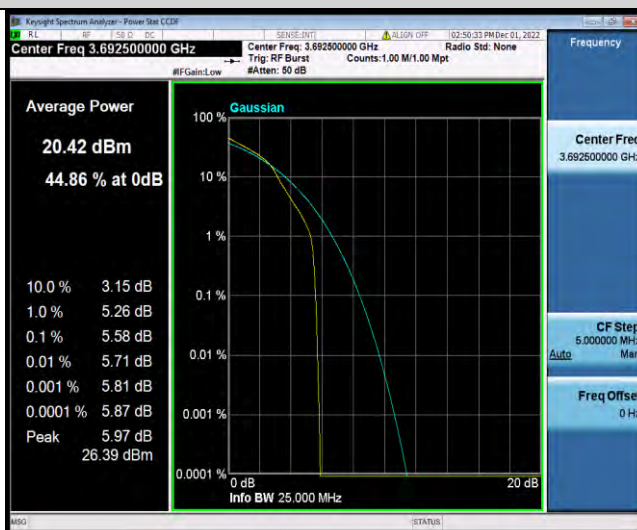

Band48-15MHz-16QAM-56665-1RB#0