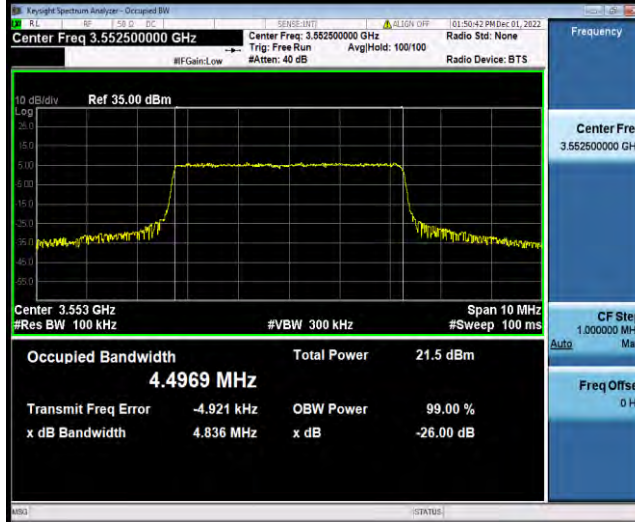

Band48-5MHz-16QAM-55990-25RB#0