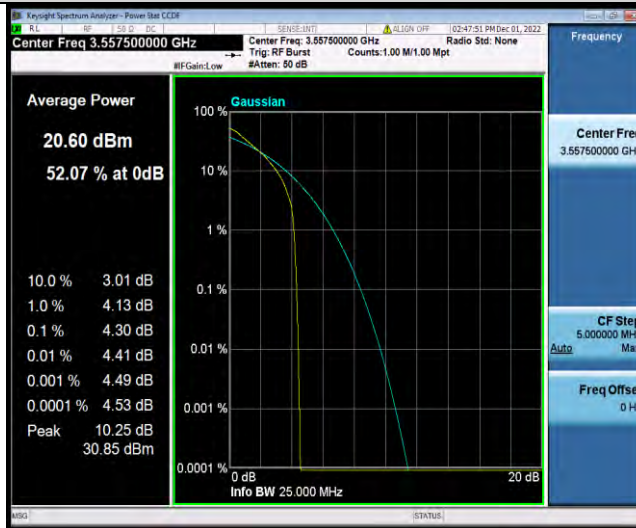

Band48-10MHz-64QAM-55290-1RB#0

Band48-10MHz-64QAM-55290-50RB#0

Band48-10MHz-64QAM-55990-1RB#0

Band48-10MHz-64QAM-55990-50RB#0

Band48-10MHz-64QAM-56690-1RB#0

Band48-10MHz-64QAM-56690-50RB#0

Band48-15MHz-QPSK-55315-1RB#0