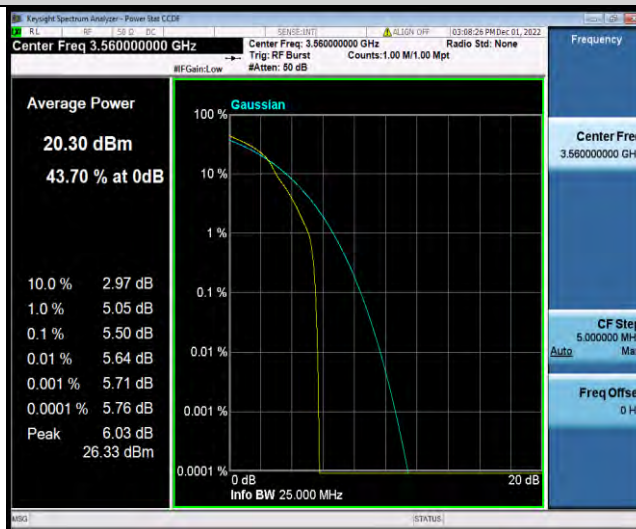

Band48-20MHz-16QAM-55340-1RB#0