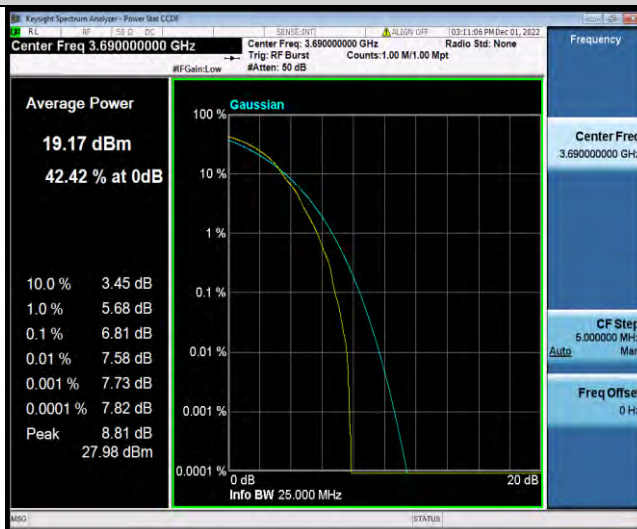

Band48-20MHz-64QAM-56640-1RB#0