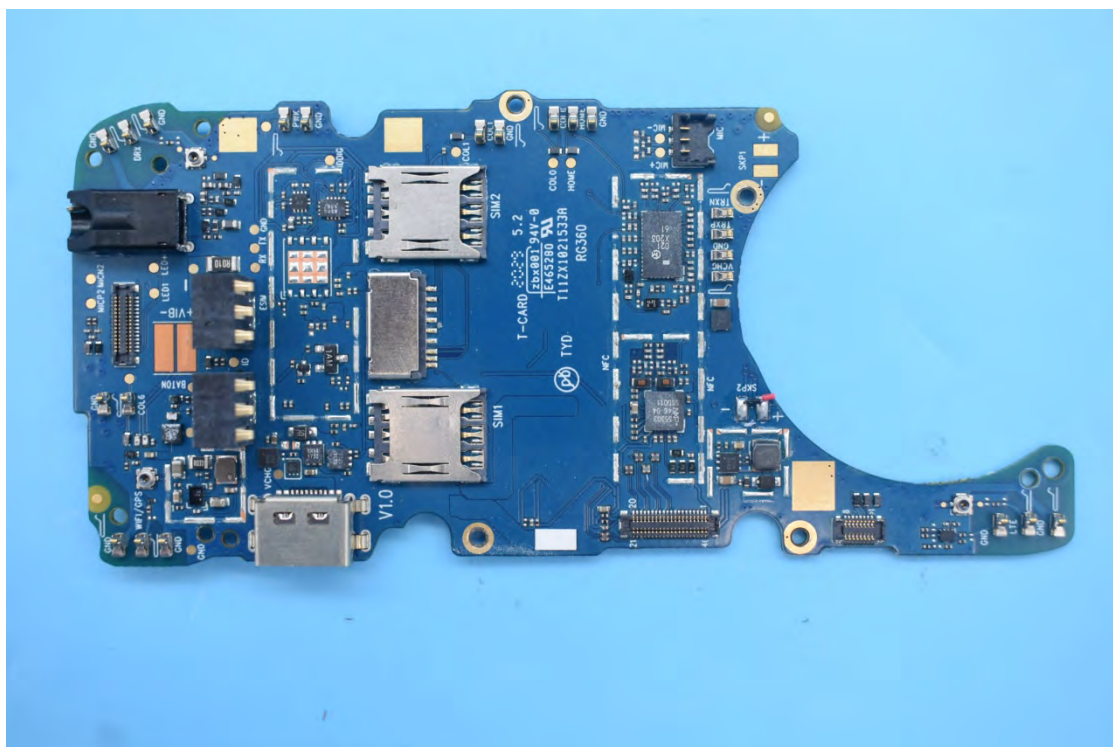

FCC ID:2AACZ-M360A01

Internal Photos

1. EUT uncover view

2. Antenna view