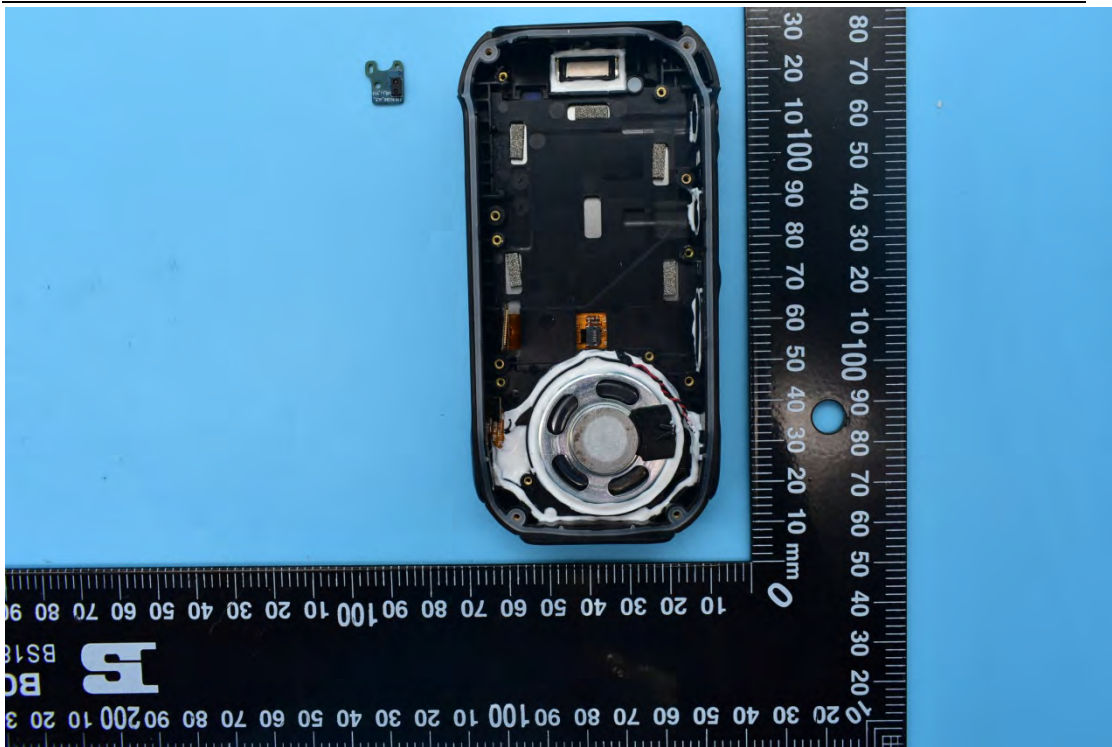

FCC ID:2AACZ-M360A01

Internal Photos

1. EUT uncover view

2. Antenna view