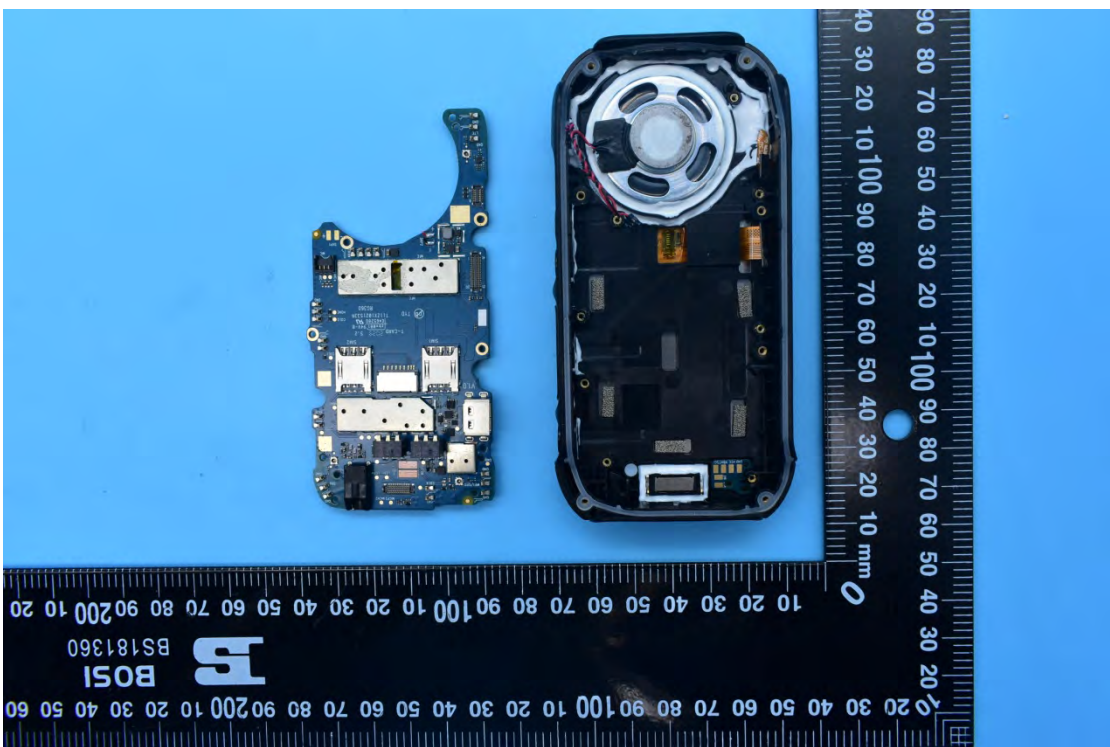

FCC ID:2AACZ-M360A01

Internal Photos

1. EUT uncover view

2. Antenna view