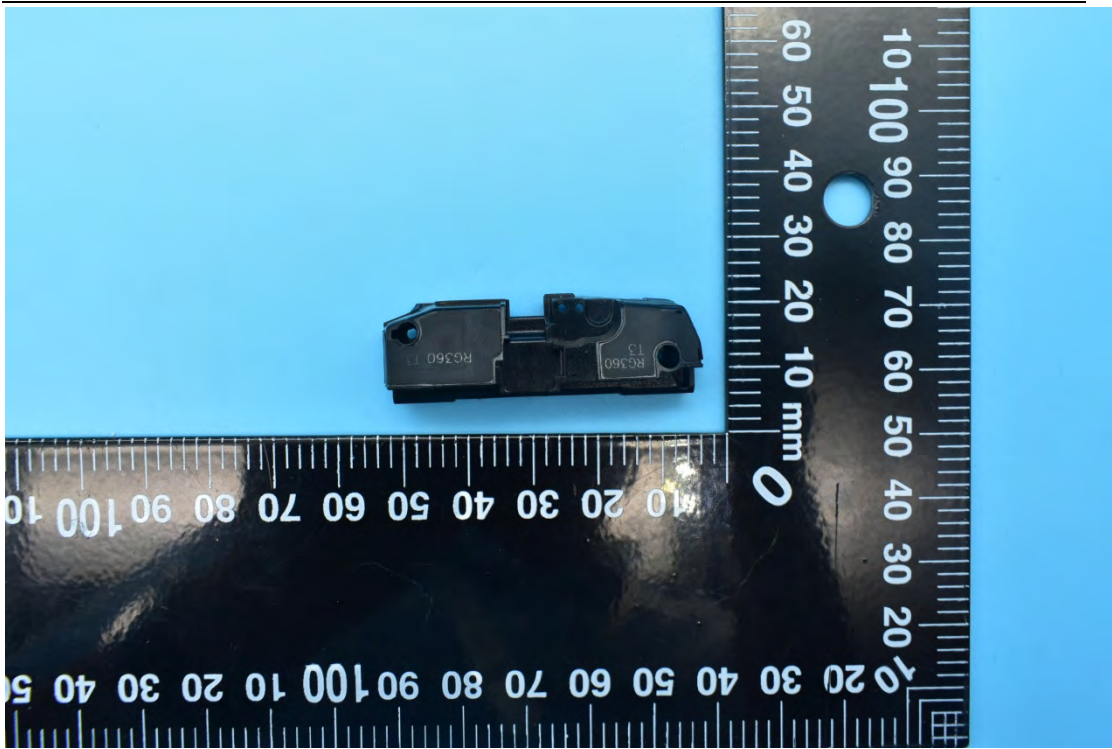

FCC ID:2AACZ-M360A01

Internal Photos

1. EUT uncover view

2. Antenna view