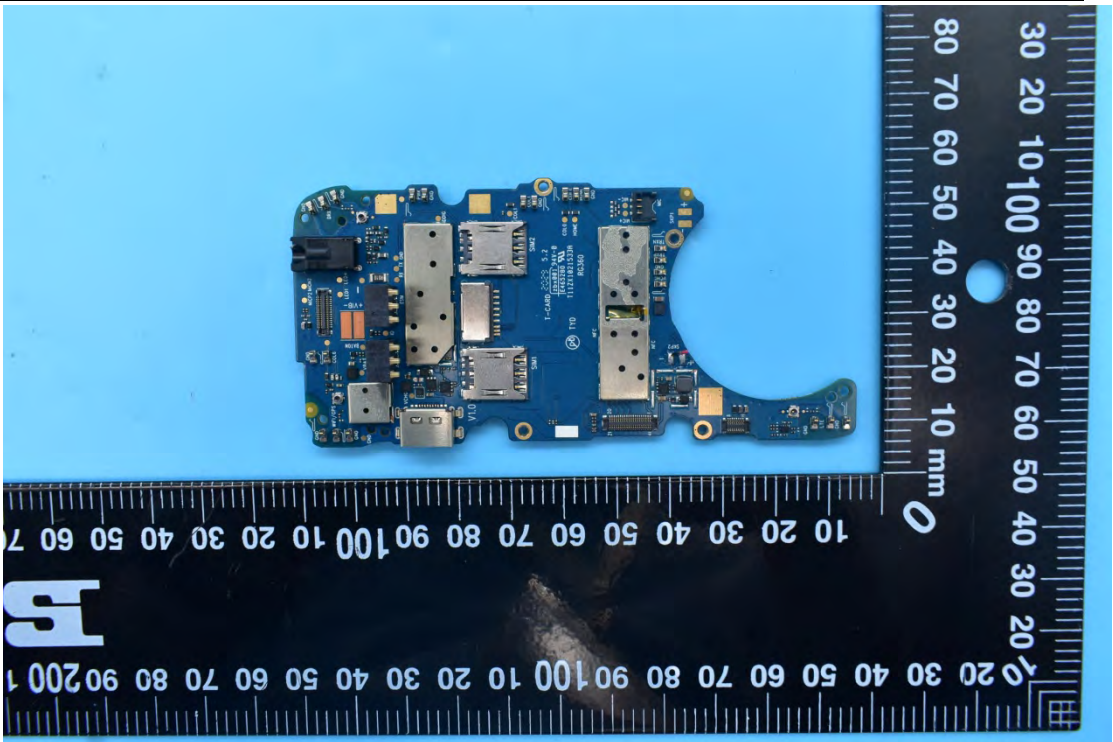

FCC ID:2AACZ-M360A01

Internal Photos

1. EUT uncover view

2. Antenna view