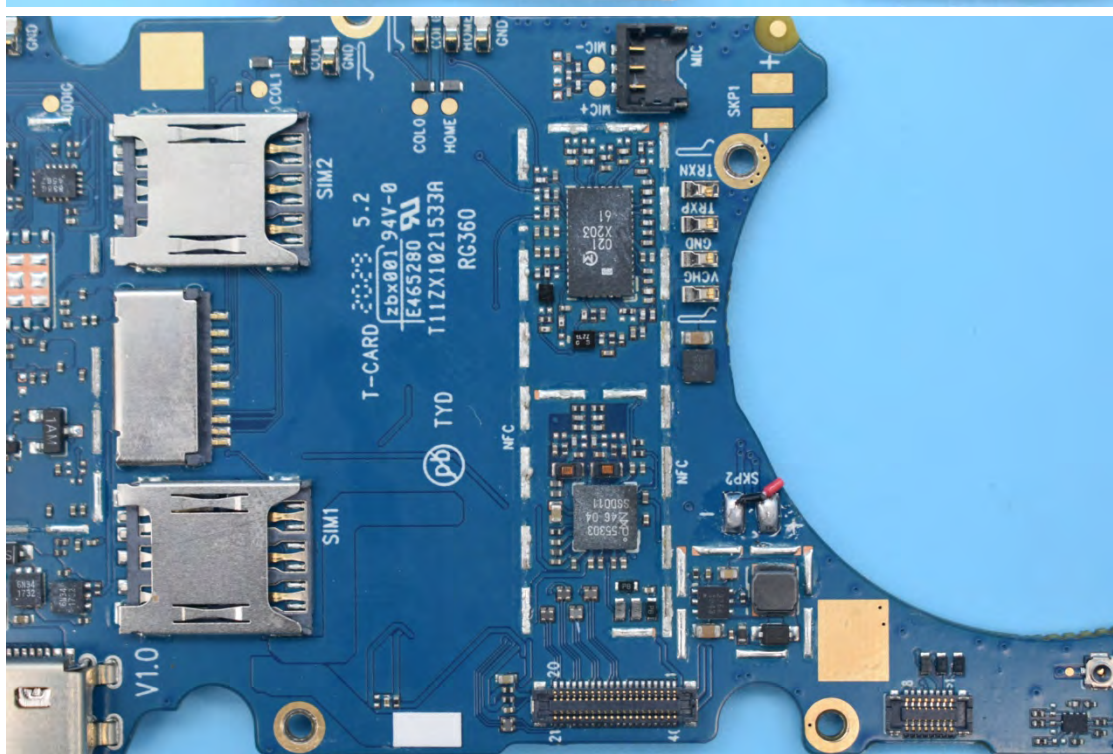

FCC ID:2AACZ-M360A01

Internal Photos

1. EUT uncover view

2. Antenna view