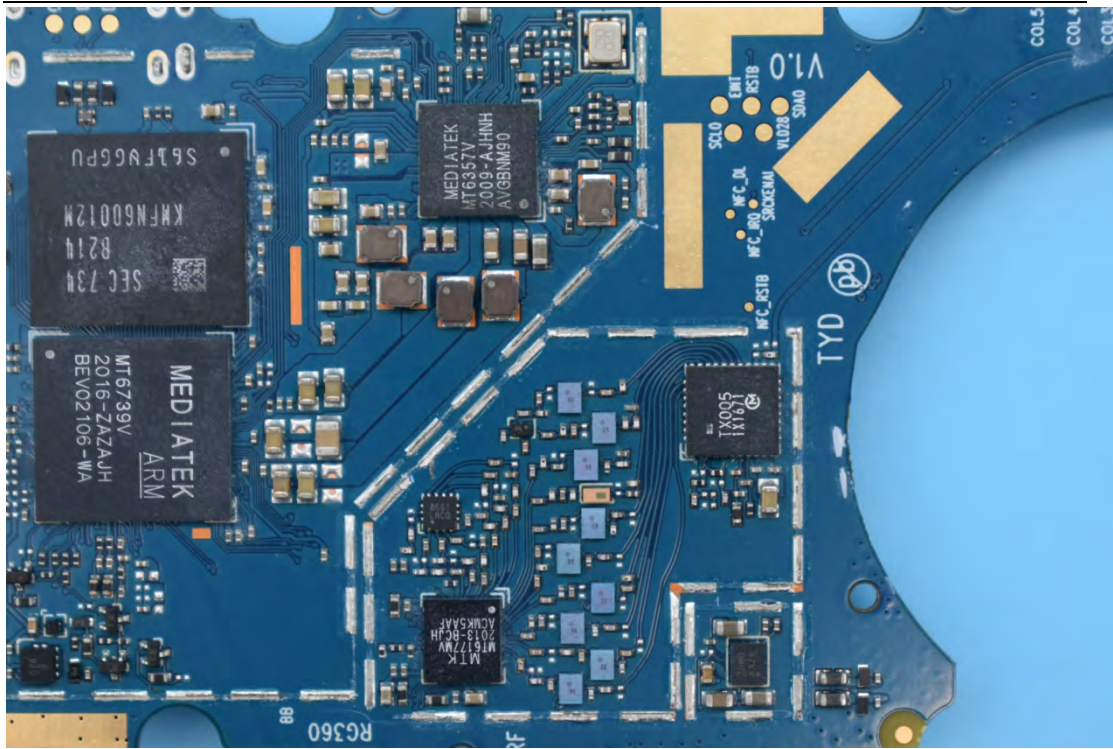

FCC ID:2AACZ-M360A01

Internal Photos

1. EUT uncover view

2. Antenna view