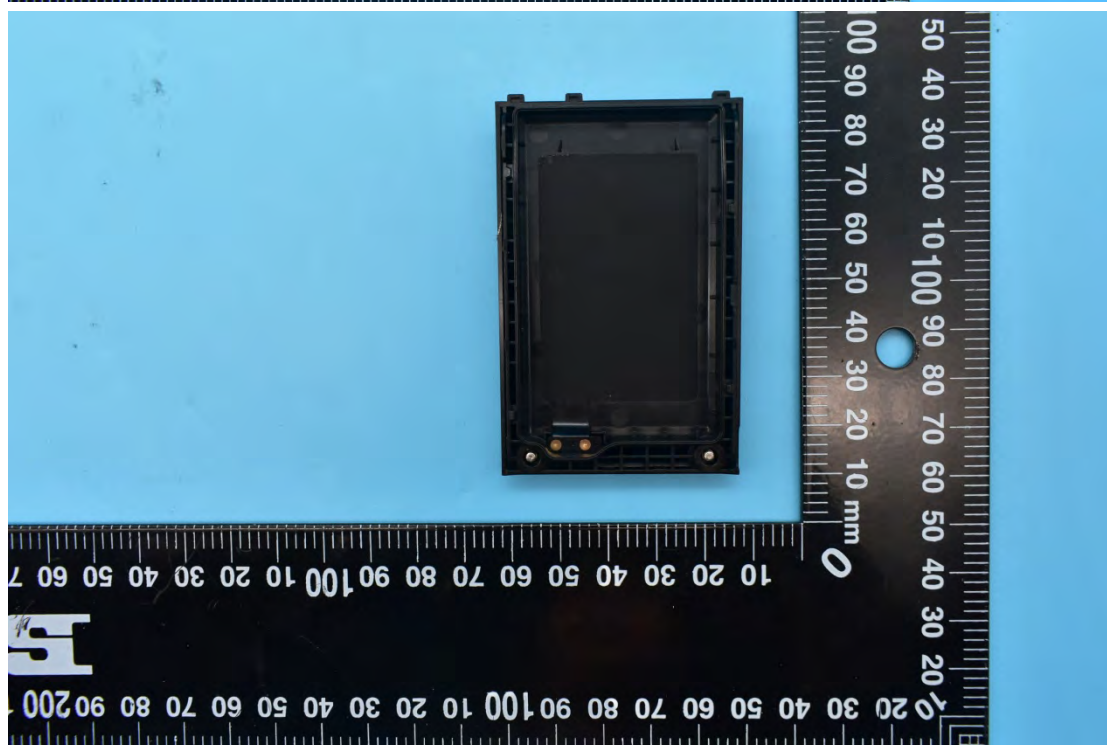

FCC ID:2AACZ-M360A01

Internal Photos

1. EUT uncover view

2. Antenna view