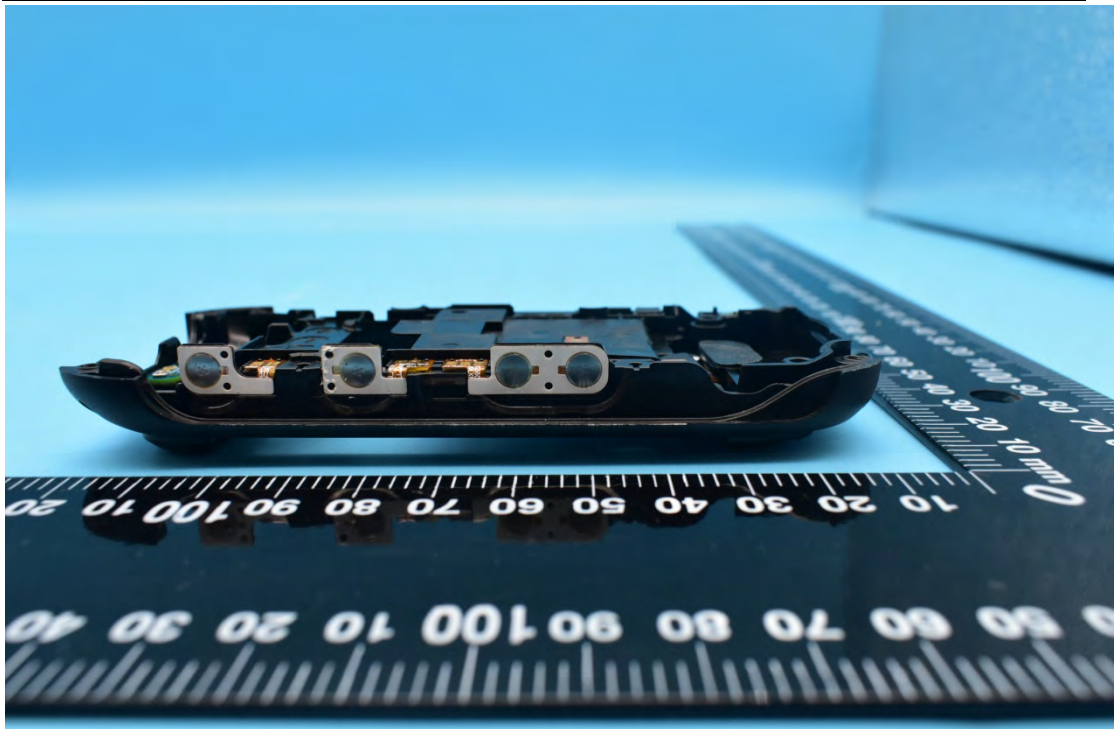

FCC ID:2AACZ-M360A01

Internal Photos

1. EUT uncover view

2. Antenna view