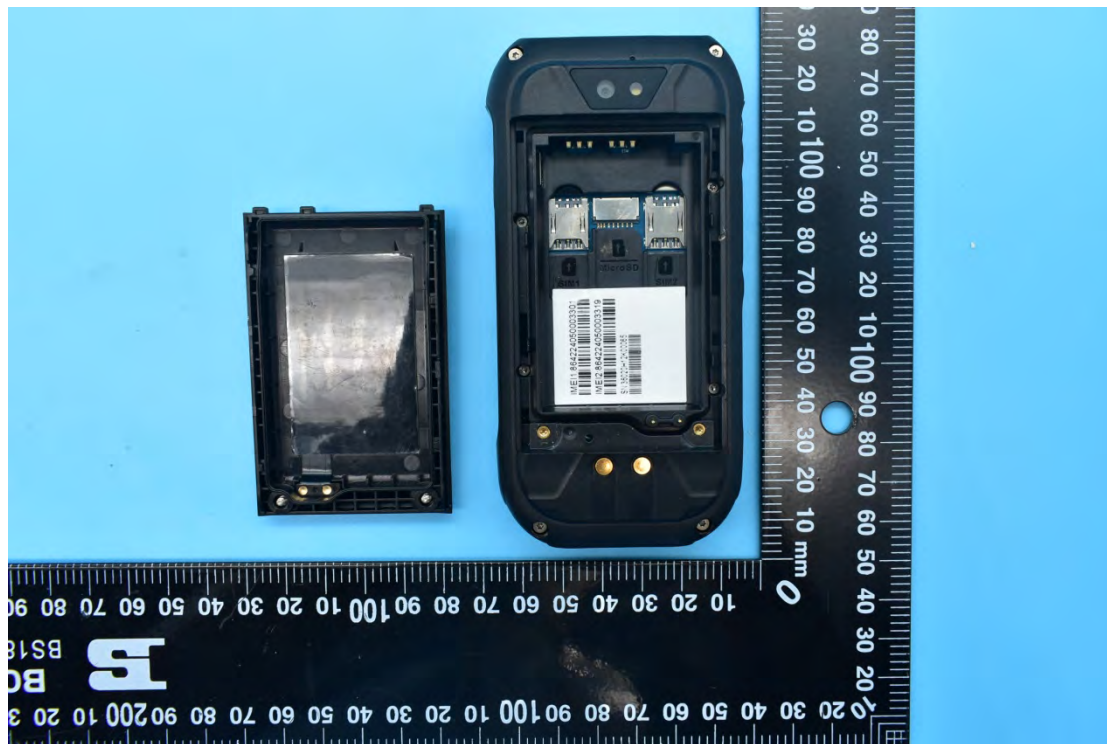

FCC ID:2AACZ-M360A01

Internal Photos

1. EUT uncover view

2. Antenna view