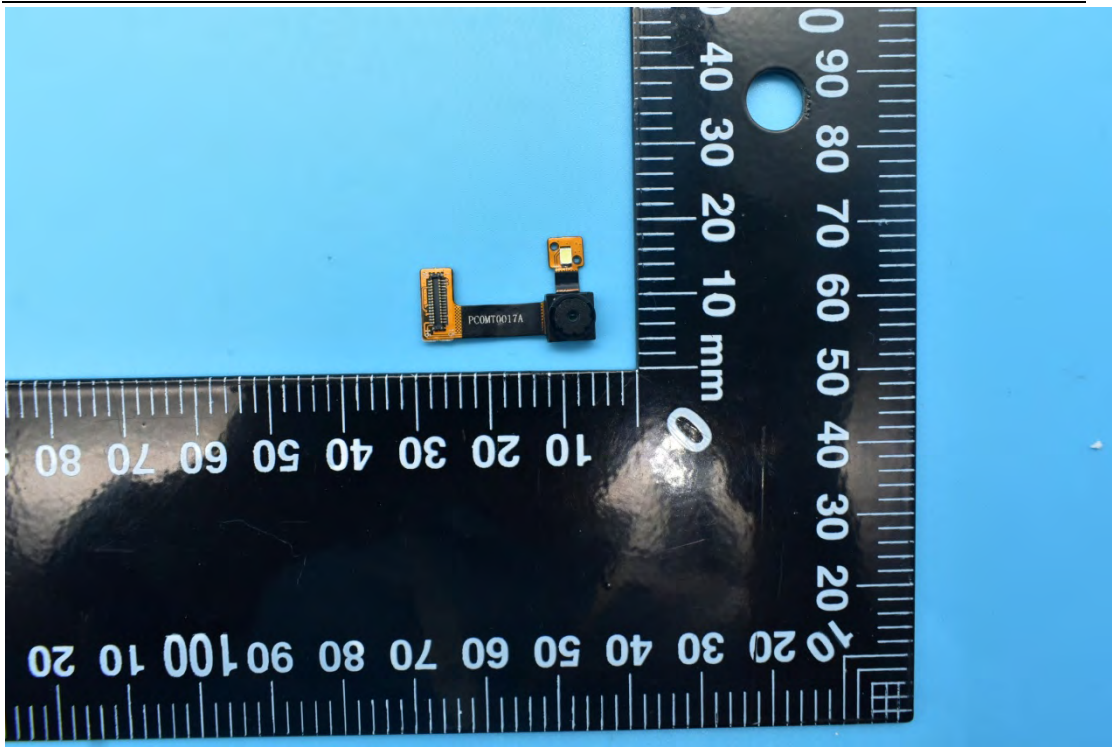

FCC ID:2AACZ-M360A01

Internal Photos

1. EUT uncover view

2. Antenna view