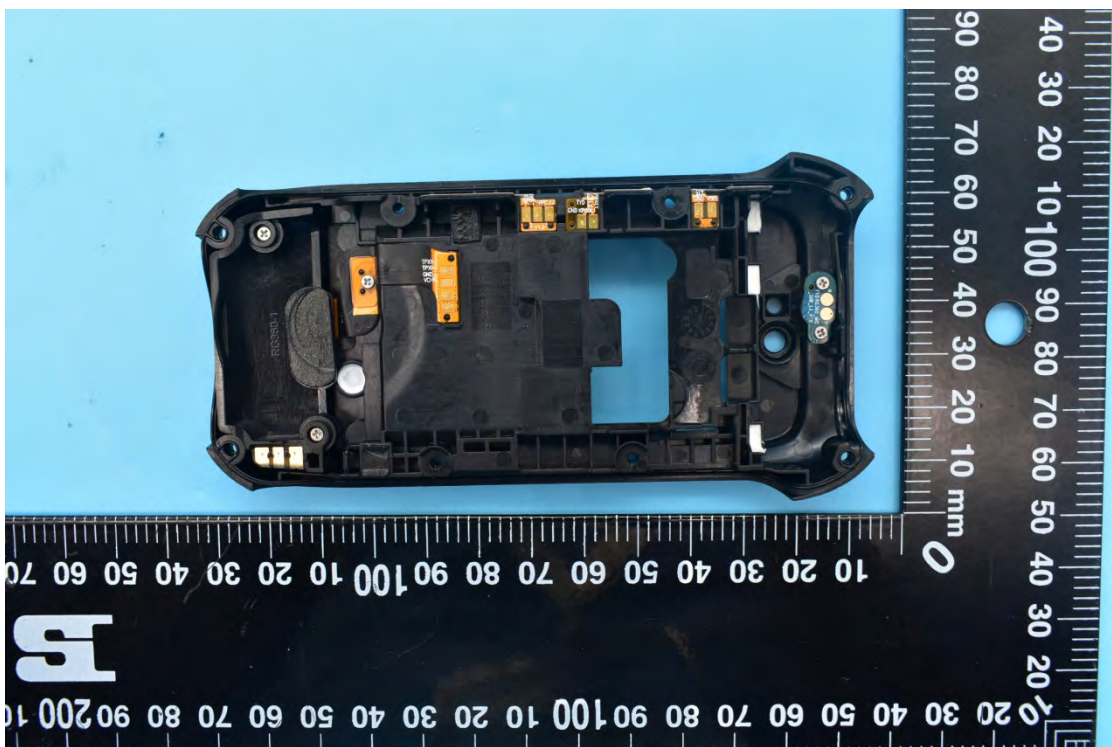

FCC ID:2AACZ-M360A01

Internal Photos

1. EUT uncover view

2. Antenna view