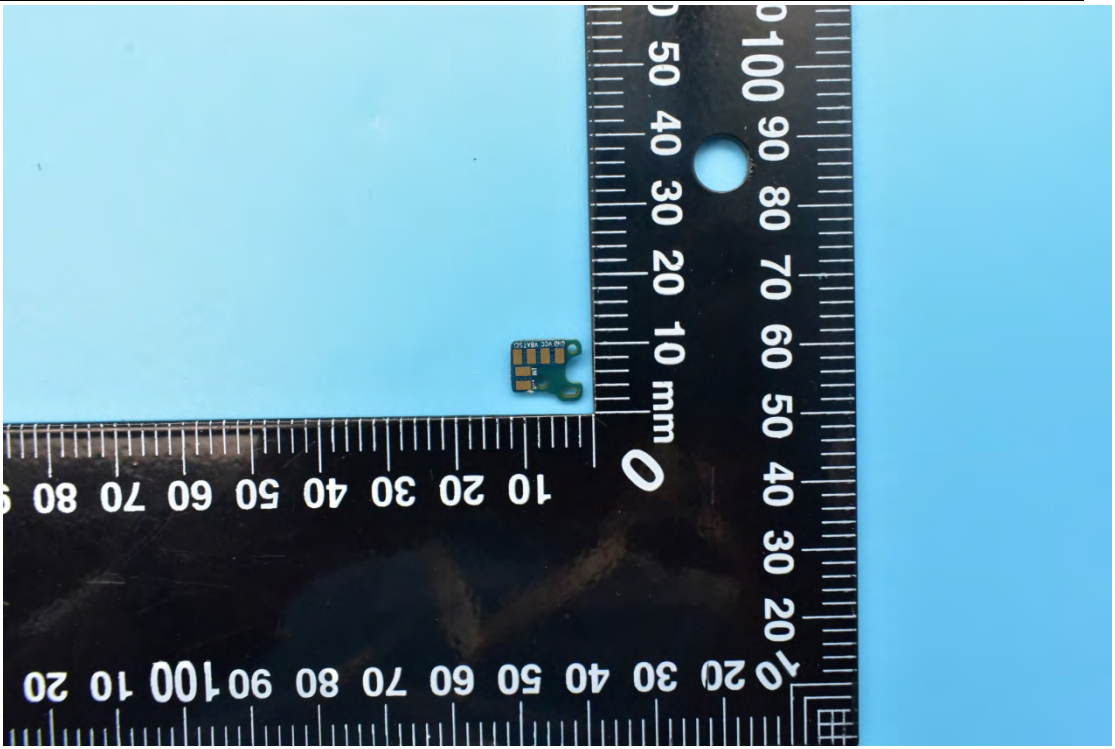

FCC ID:2AACZ-M360A01

Internal Photos

1. EUT uncover view

2. Antenna view