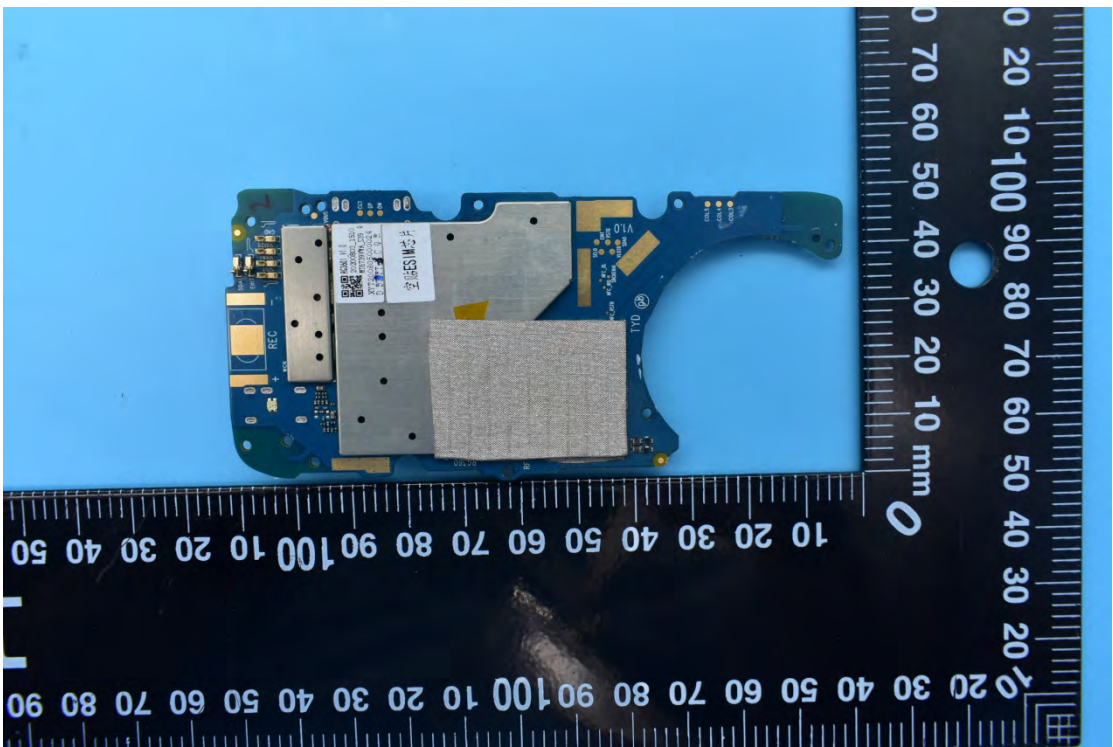

FCC ID:2AACZ-M360A01

Internal Photos

1. EUT uncover view

2. Antenna view