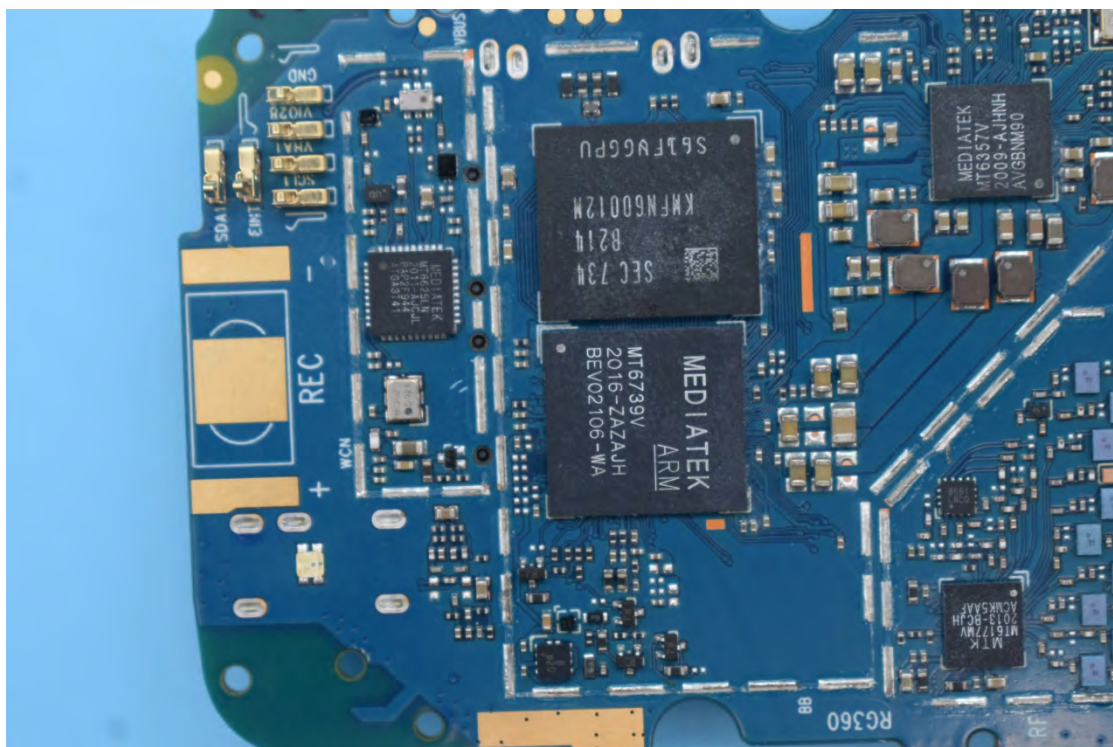

FCC ID:2AACZ-M360A01

Internal Photos

1. EUT uncover view

2. Antenna view