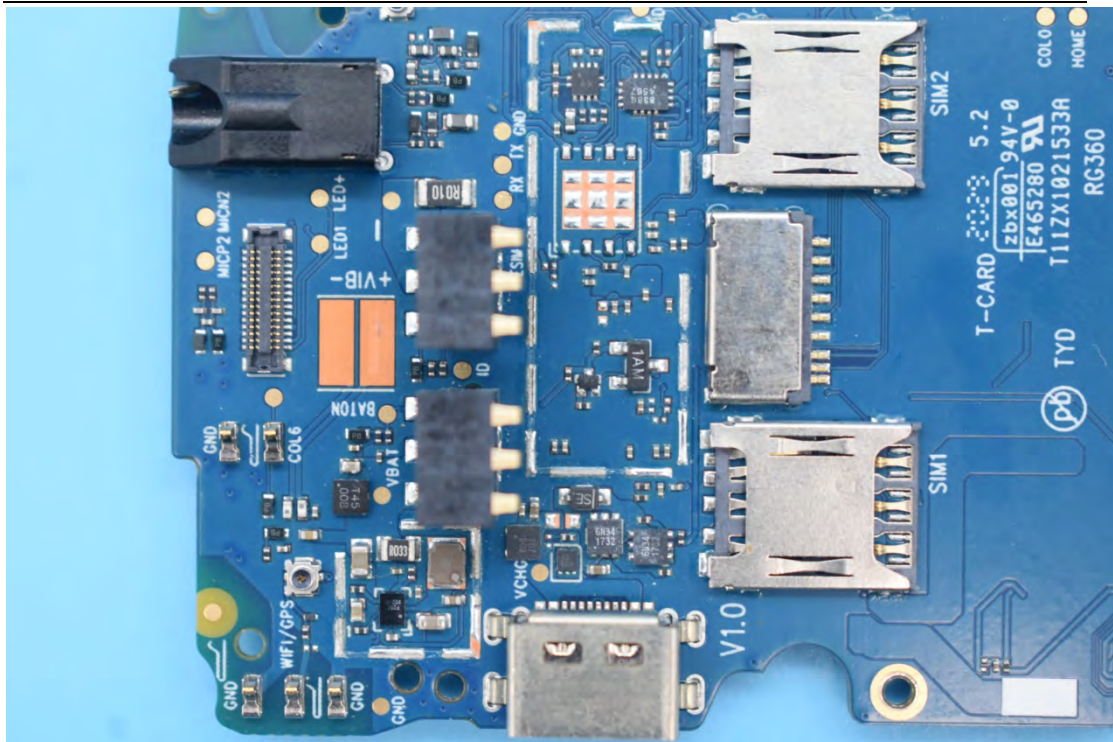

FCC ID:2AACZ-M360A01

Internal Photos

1. EUT uncover view

2. Antenna view