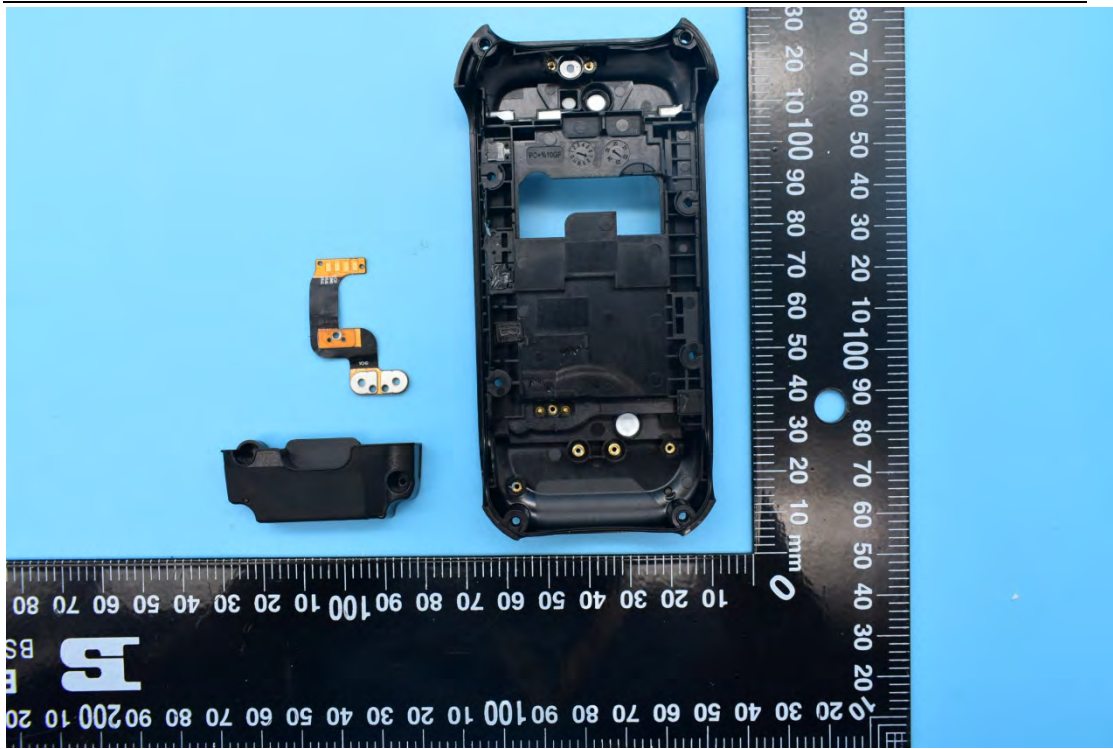

FCC ID:2AACZ-M360A01

Internal Photos

1. EUT uncover view

2. Antenna view