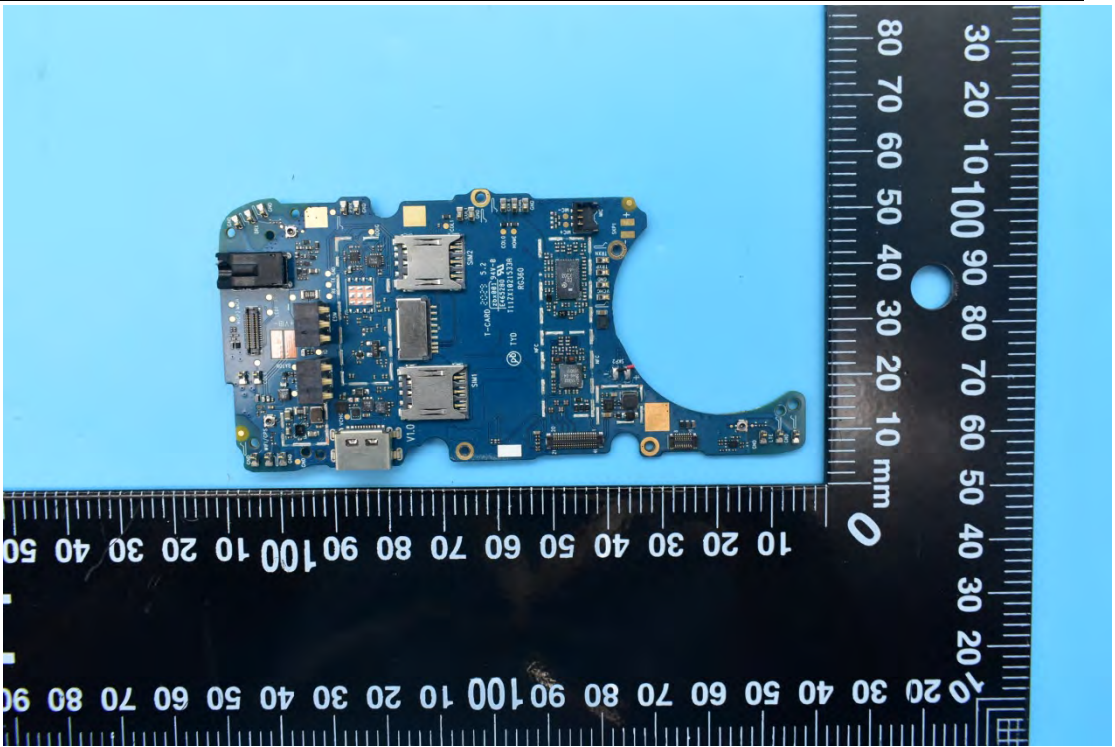

FCC ID:2AACZ-M360A01

Internal Photos

1. EUT uncover view

2. Antenna view