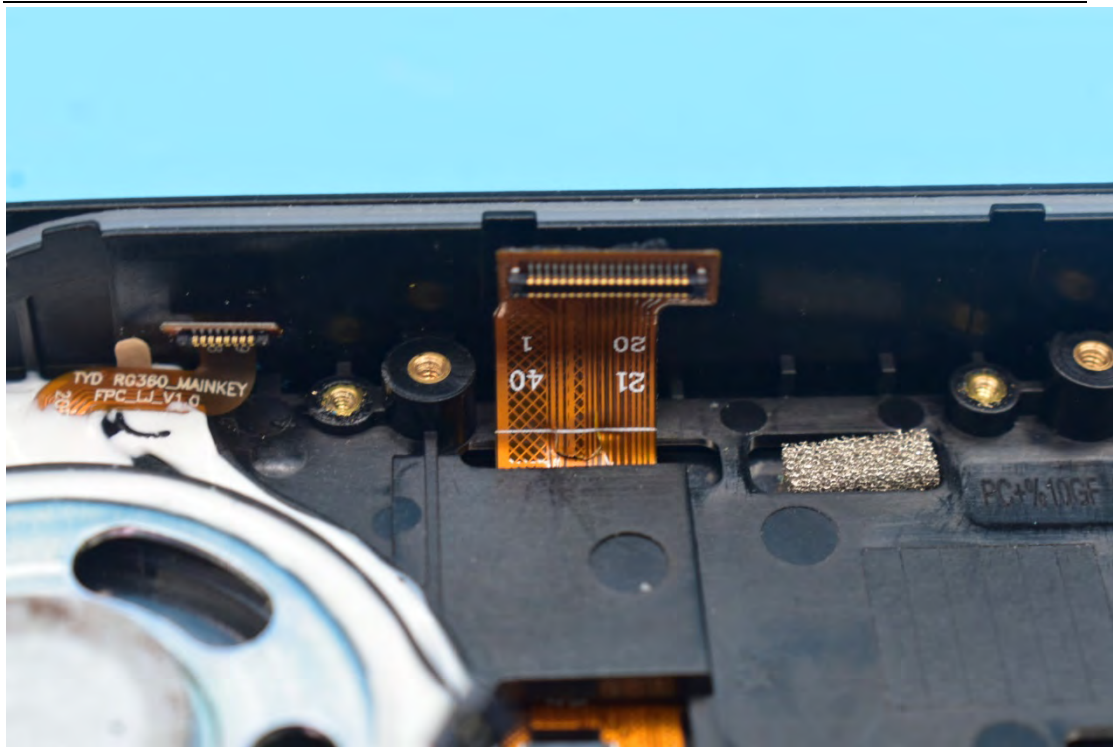

FCC ID:2AACZ-M360A01

Internal Photos

1. EUT uncover view

2. Antenna view