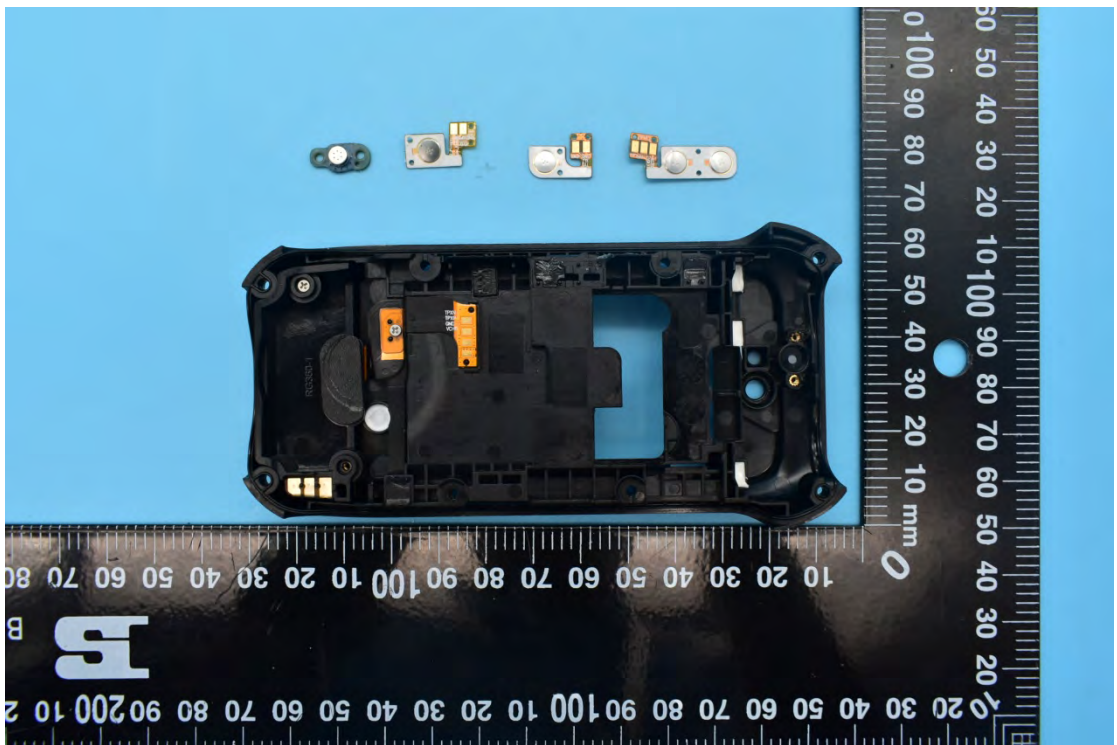

FCC ID:2AACZ-M360A01

Internal Photos

1. EUT uncover view

2. Antenna view