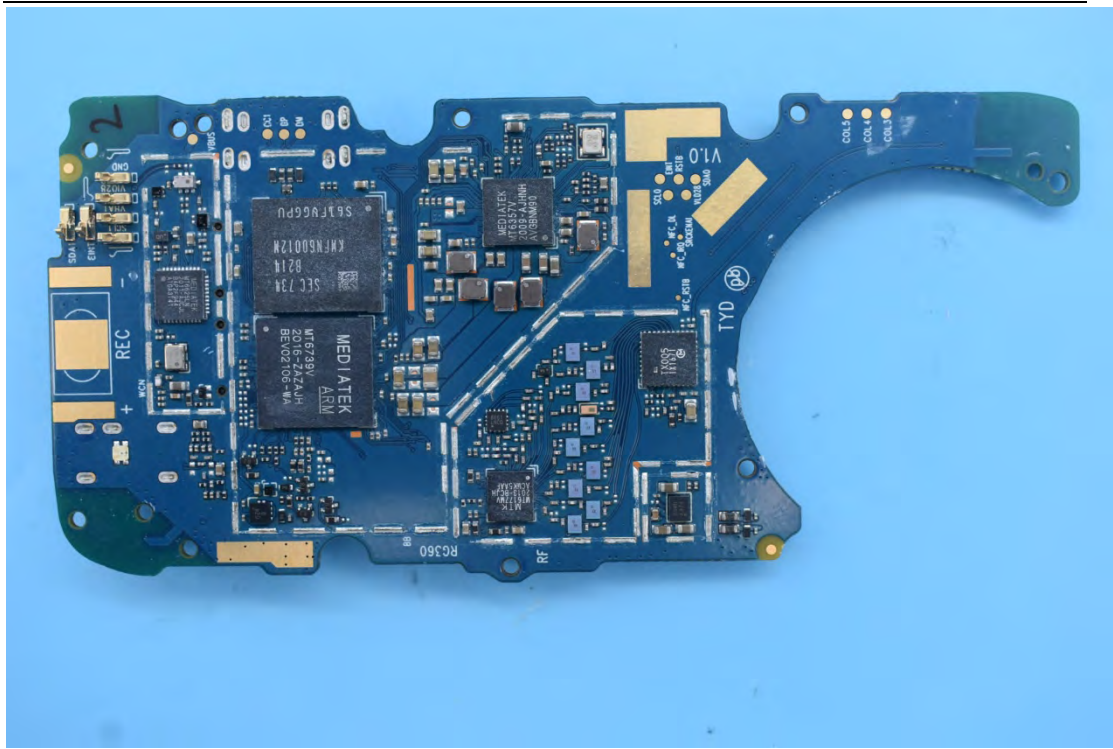

FCC ID:2AACZ-M360A01

Internal Photos

1. EUT uncover view

2. Antenna view