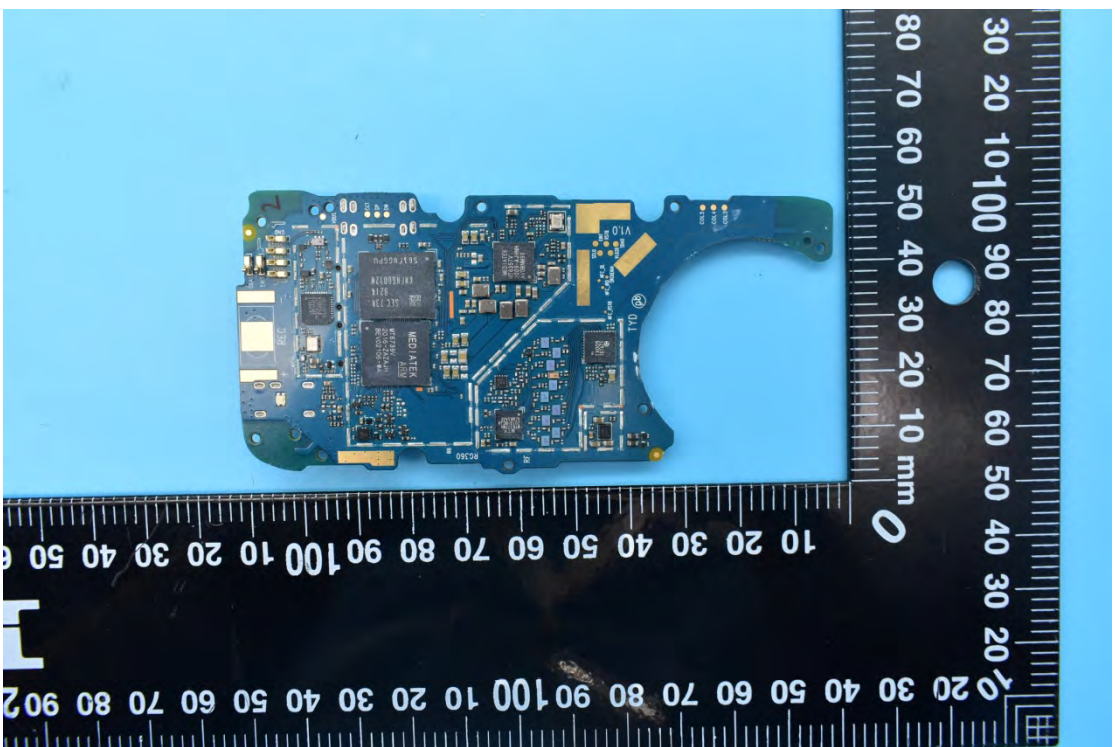

FCC ID:2AACZ-M360A01

Internal Photos

1. EUT uncover view

2. Antenna view