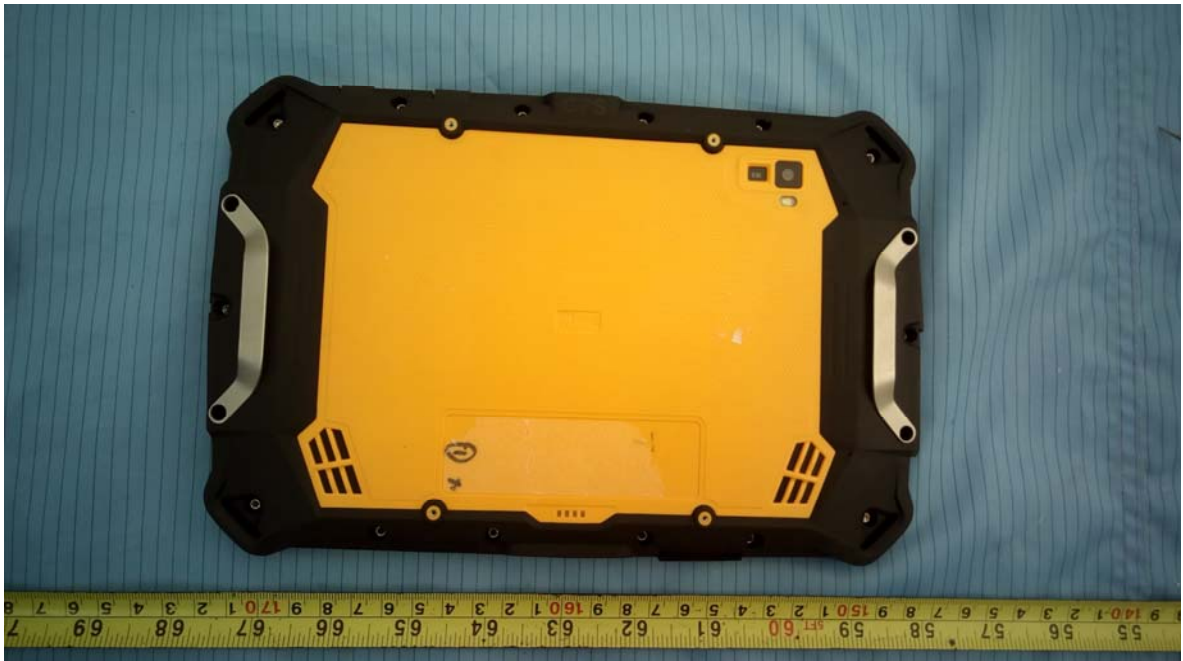

### EUT – Charging Cable View

### EUT – Charging Cable Label View

For model RG910

### EUT – All View

**EUT – Front View**

**EUT – Rear View**

**EUT – Top View**

**EUT – Bottom View**

**EUT – Left View**

**EUT – Right View**

**EUT –Adapter View**