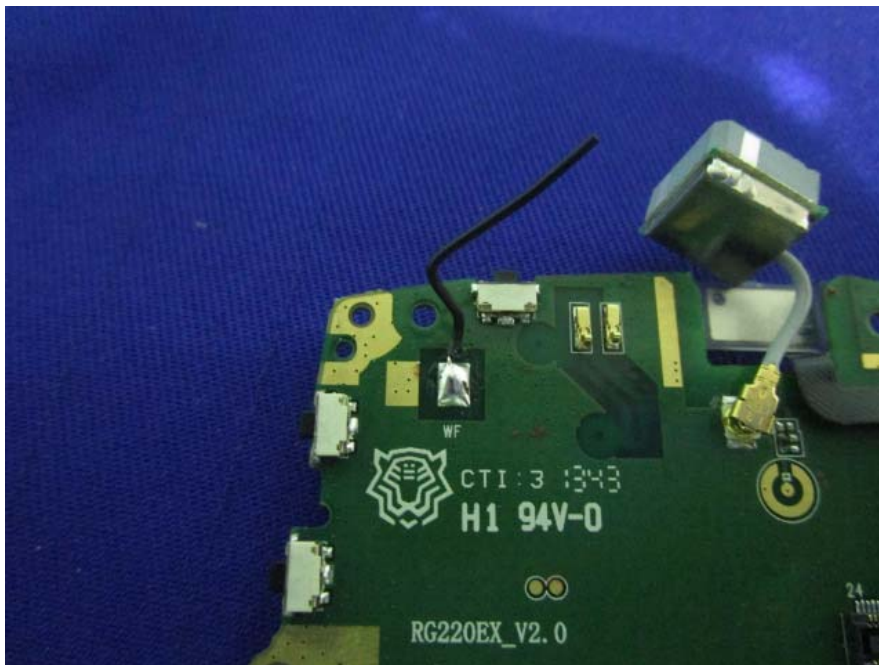

### EUT –Battery Uncover View

### EUT – Battery Information View

**EUT –Uncover View 1**

**EUT –Uncover View 2**

**EUT – Main Board Top View 1**

**EUT –Main Board Top View 2**

**EUT – Main Board Top Shielding off View**

**EUT –Main Board Bottom Shielding off View**

**EUT – GSM/WCDMA Antenna View**

**EUT – BT /Wi-Fi Antenna View**

**EUT – GSM/WCDMA Chip View**

**EUT – BT/Wi-Fi Chip View**