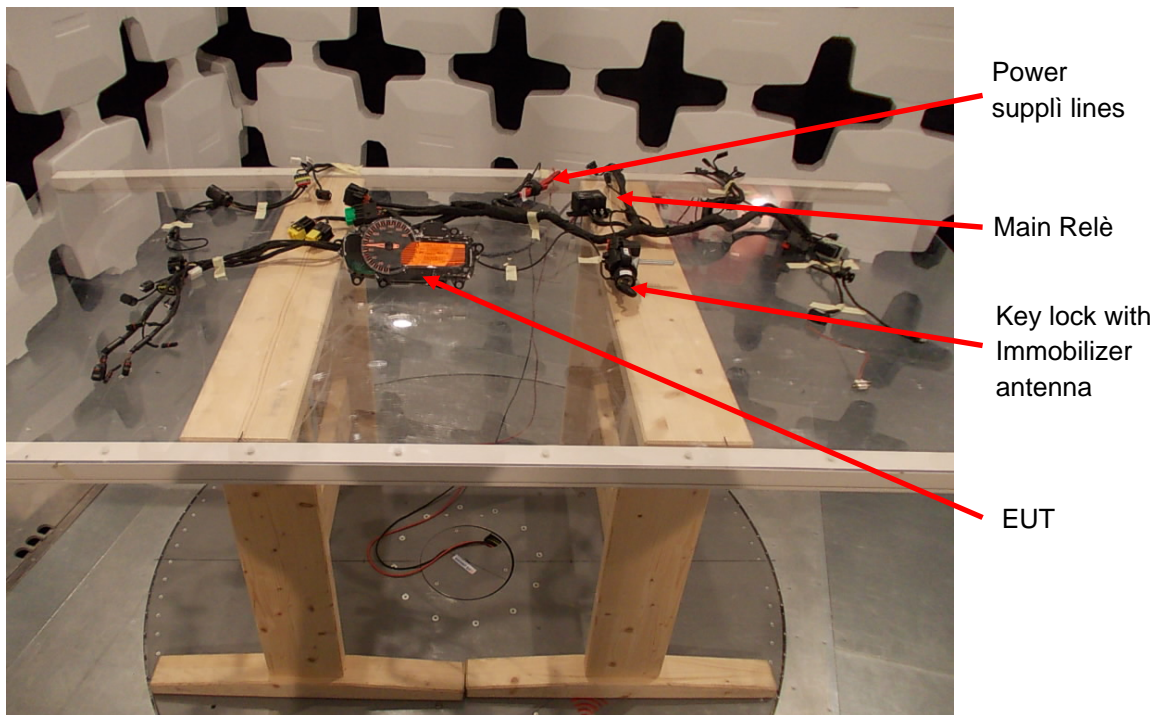

Foto dei Setup di Prova / Photo of the test setup

Emissions

Measure from 9KHz to 30MHz

Measure from 30MHz to 200MHz

Frequency Stability

EUT

Key lock with
Immobilizer
antenna

Close-Field
Probe