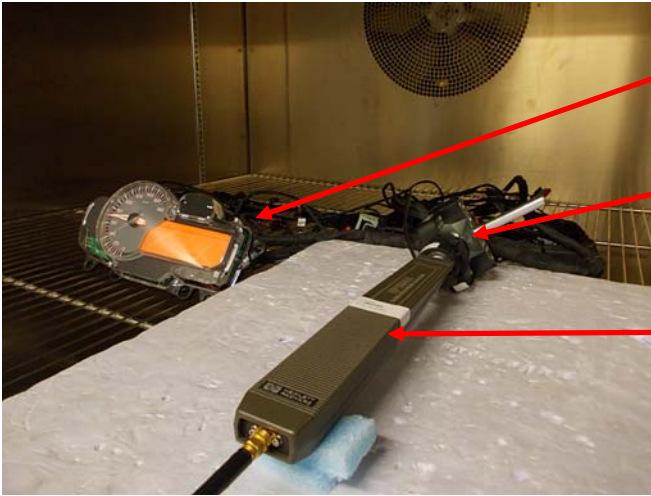

Foto dei Setup di Prova / Photo of the test setup

Emissions

Measure from 9KHz to 30MHz

Measure from 30MHz to 200MHz

Frequency Stability

EUT

Key lock with
Immobilizer
antenna

Close-Field
Probe