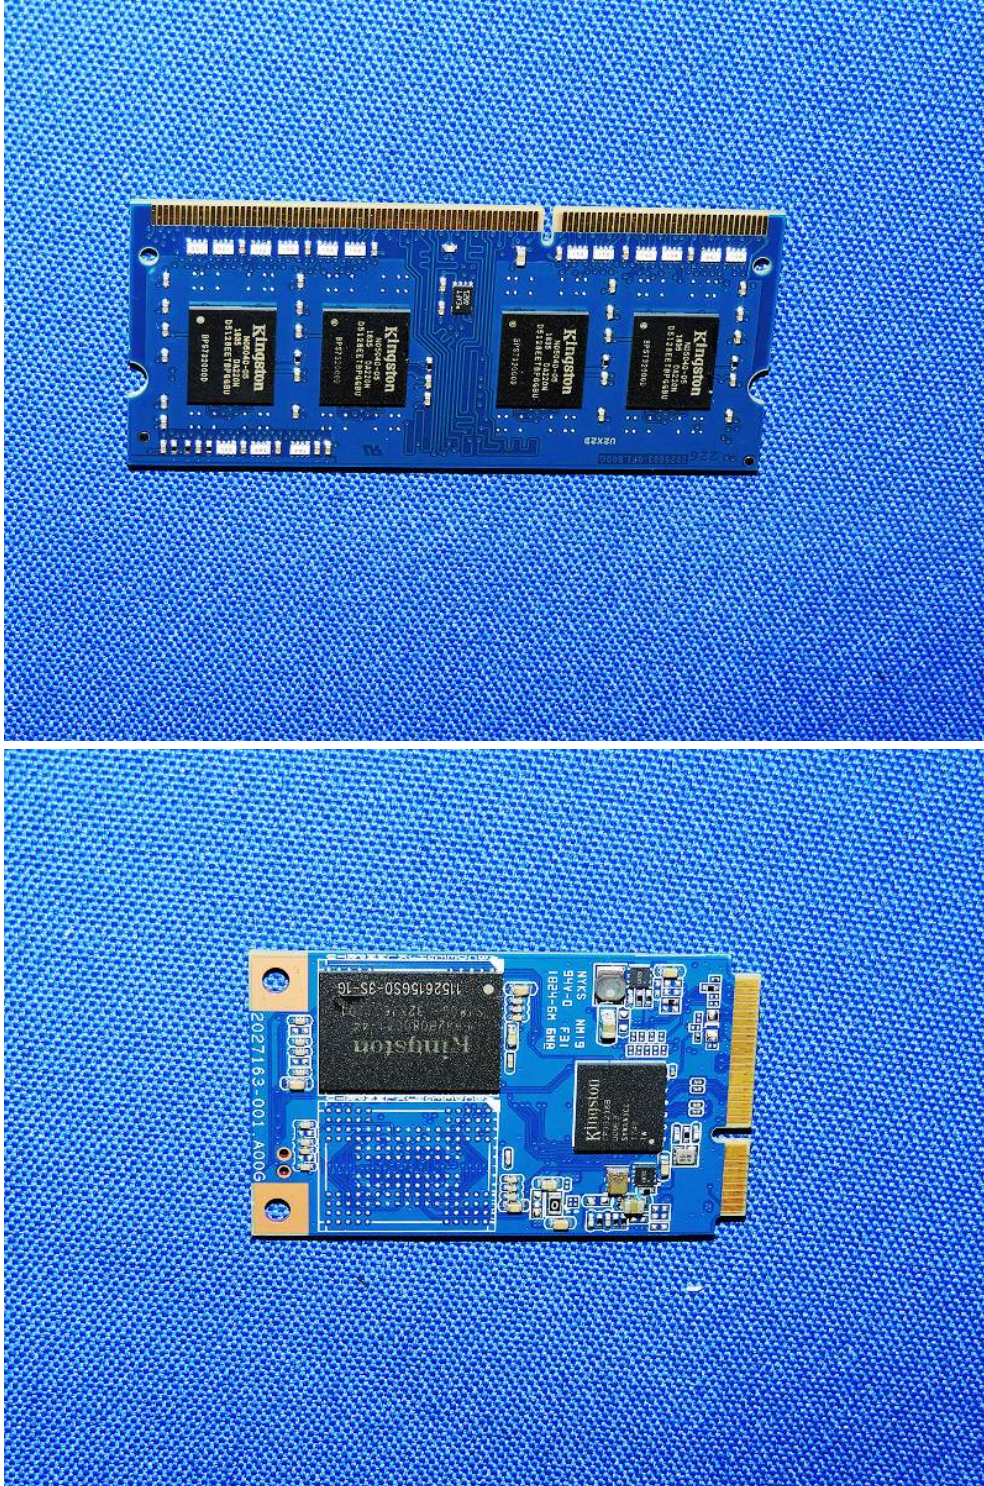

Inside view

The report refers only to the sample tested and does not apply to the bulk.

This report is issued in confidence to the client and it will be strictly treated as such by the SHENZHEN TIMEWAY TESTING LABORATORIES. It may not be reproduced rather in its entirety or in part and it may not be used for advertising. The client to whom the report is issued may, however, show or send it, or a certified copy thereof, to his customer. Supplier or others persons directly concerned. SHENZHEN TIMEWAY TESTING LABORATORIES. will not, without the consent of the client enter into any discussion of correspondence with any third party concerning the contents of the report. In the event of the improper use of the report. The SHENZHEN TIMEWAY TESTING LABORATORIES. reserves the rights to withdraw it and to adopt any other remedies which may be appropriate.