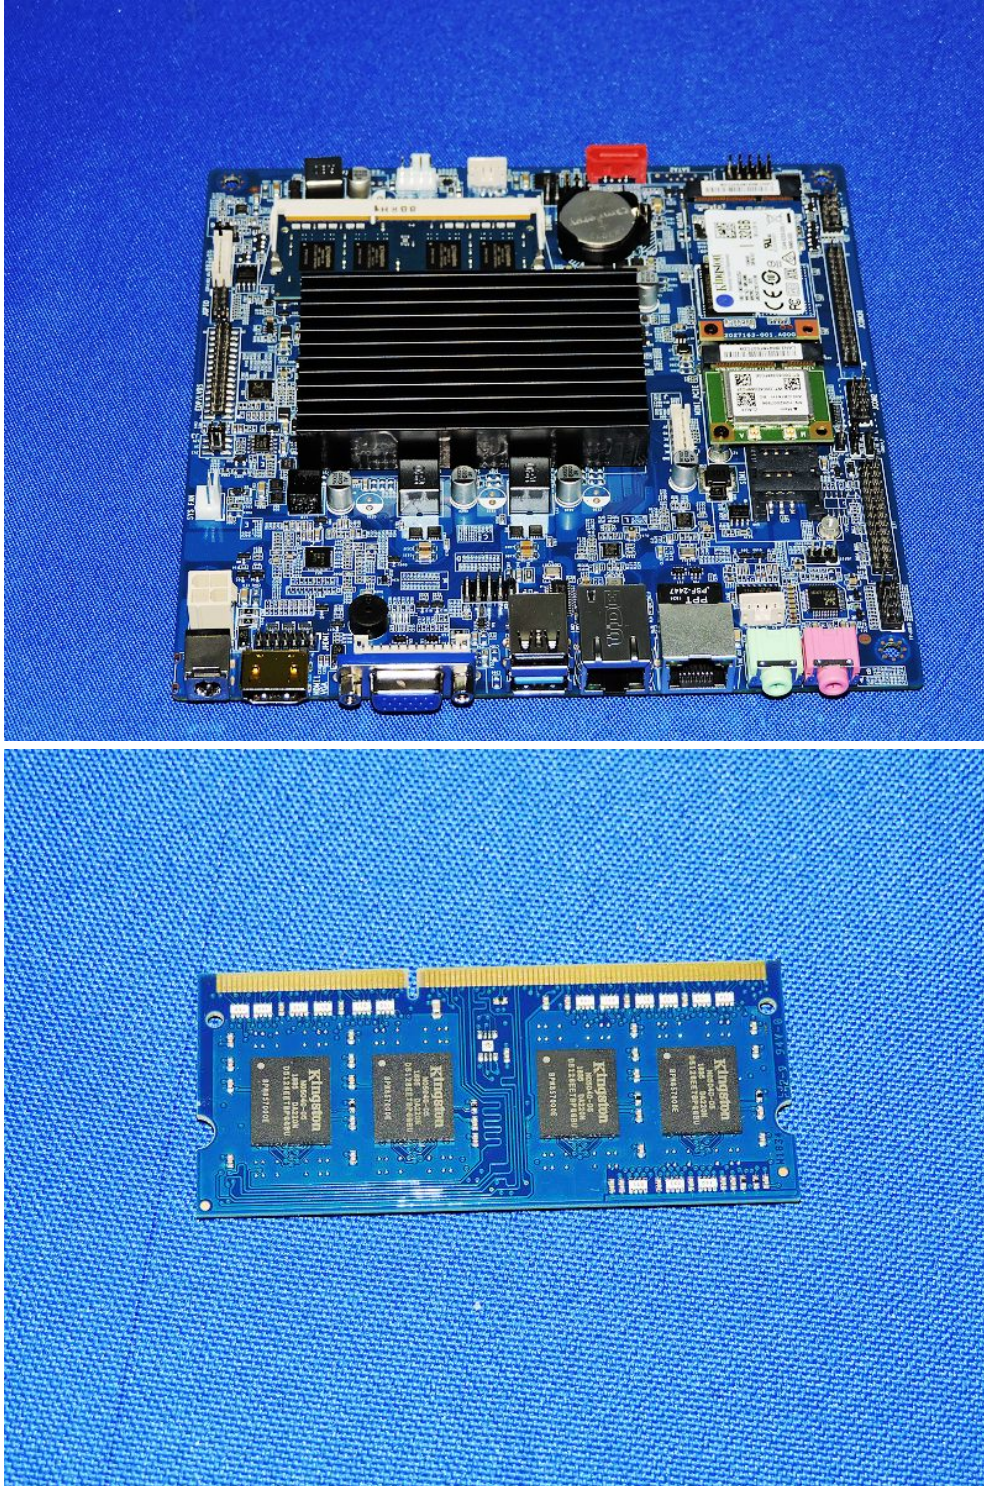

Inside view

The report refers only to the sample tested and does not apply to the bulk.

This report is issued in confidence to the client and it will be strictly treated as such by the SHENZHEN TIMEWAY TESTING LABORATORIES. It may not be reproduced rather in its entirety or in part and it may not be used for advertising. The client to whom the report is issued may, however, show or send it . or a certified copy there of prepared by the SHENZHEN TIMEWAY TESTING LABORATORIES. to his customer. Supplier or others persons directly concerned. SHENZHEN TIMEWAY TESTING LABORATORIES. will not, without the consent of the client enter into any discussion of correspondence with any third party concerning the contents of the report. In the event of the improper use of the report. The SHENZHEN TIMEWAY TESTING LABORATORIES. reserves the rights to withdraw it and to adopt any other remedies which may be appropriate.