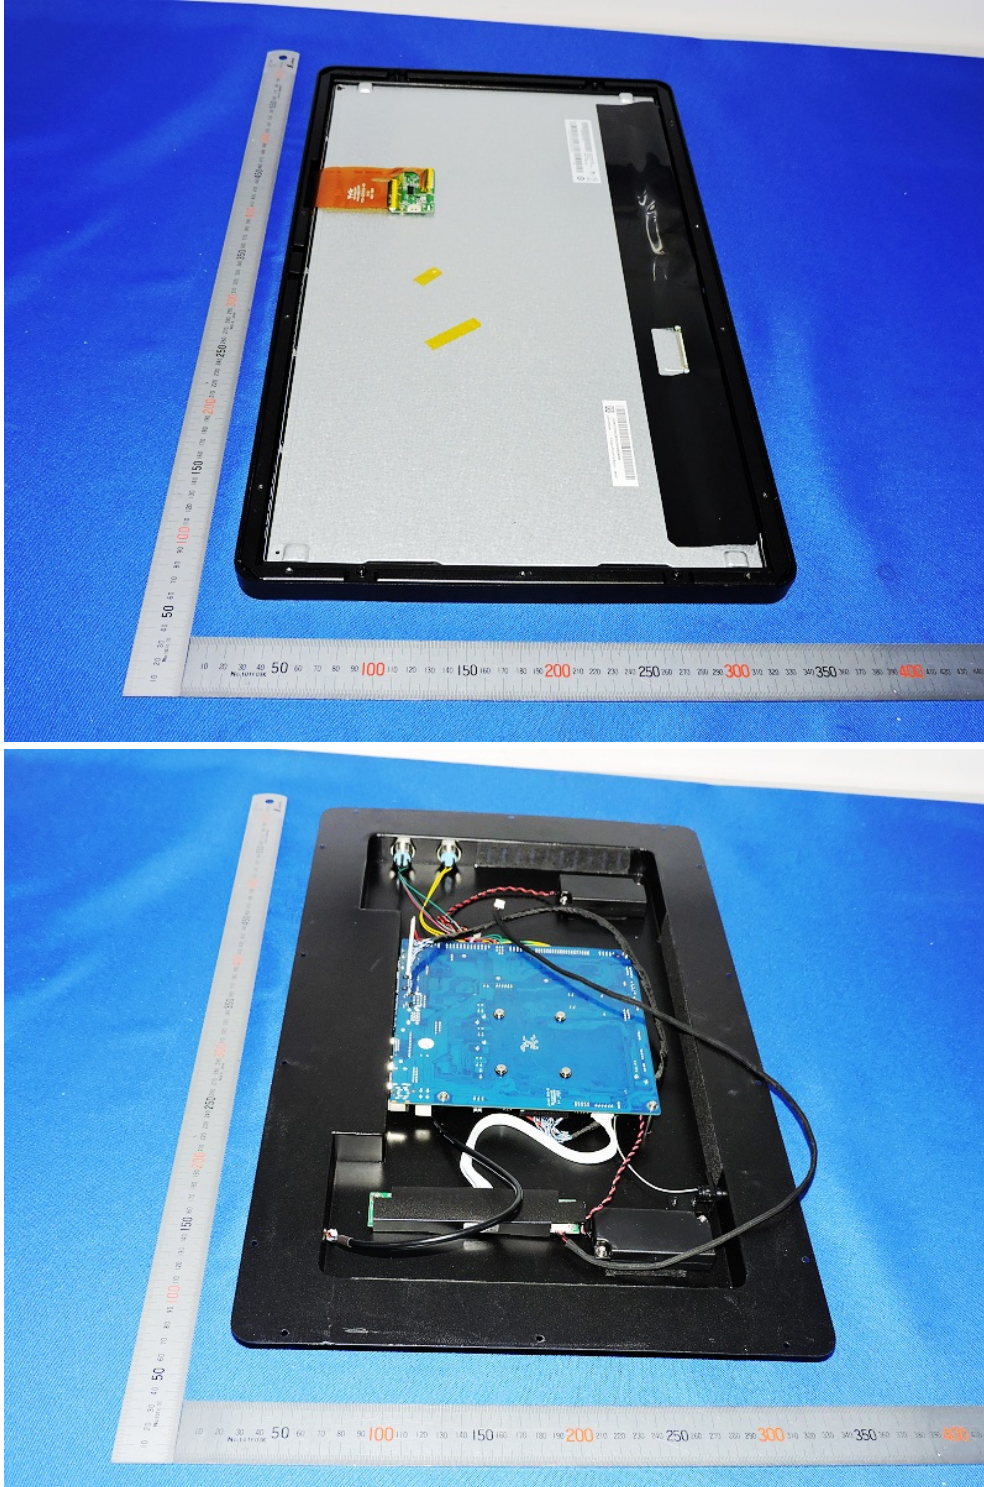

Inside view

The report refers only to the sample tested and does not apply to the bulk.

This report is issued in confidence to the client and it will be strictly treated as such by the SHENZHEN TIMEWAY TESTING LABORATORIES. It may not be reproduced rather in its entirety or in part and it may not be used for advertising. The client to whom the report is issued may, however, show or send it . or a certified copy there of prepared by the SHENZHEN TIMEWAY TESTING LABORATORIES. to his customer. Supplier or others persons directly concerned. SHENZHEN TIMEWAY TESTING LABORATORIES. will not, without the consent of the client enter into any discussion of correspondence with any third party concerning the contents of the report. In the event of the improper use of the report. The SHENZHEN TIMEWAY TESTING LABORATORIES. reserves the rights to withdraw it and to adopt any other remedies which may be appropriate.