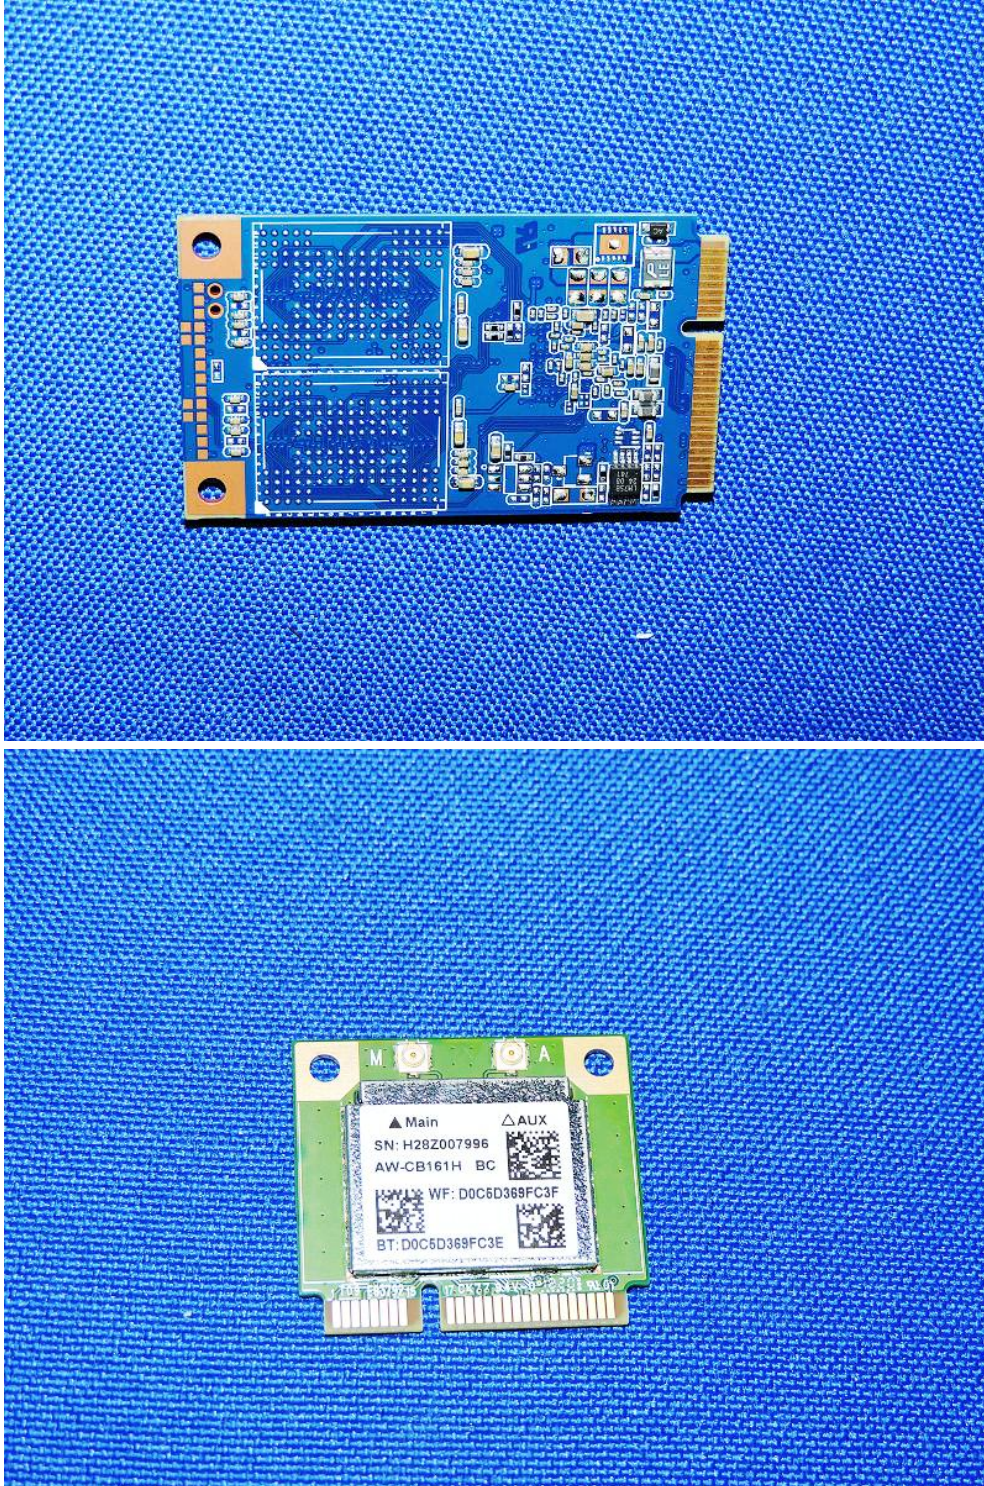

Inside view

The report refers only to the sample tested and does not apply to the bulk.

This report is issued in confidence to the client and it will be strictly treated as such by the SHENZHEN TIMEWAY TESTING LABORATORIES. It may not be reproduced rather in its entirety or in part and it may not be used for advertising. The client to whom the report is issued may, however, show or send it . or a certified copy there of prepared by the SHENZHEN TIMEWAY TESTING LABORATORIES. to his customer. Supplier or others persons directly concerned. SHENZHEN TIMEWAY TESTING LABORATORIES. will not, without the consent of the client enter into any discussion of correspondence with any third party concerning the contents of the report. In the event of the improper use of the report. The SHENZHEN TIMEWAY TESTING LABORATORIES. reserves the rights to withdraw it and to adopt any other remedies which may be appropriate.