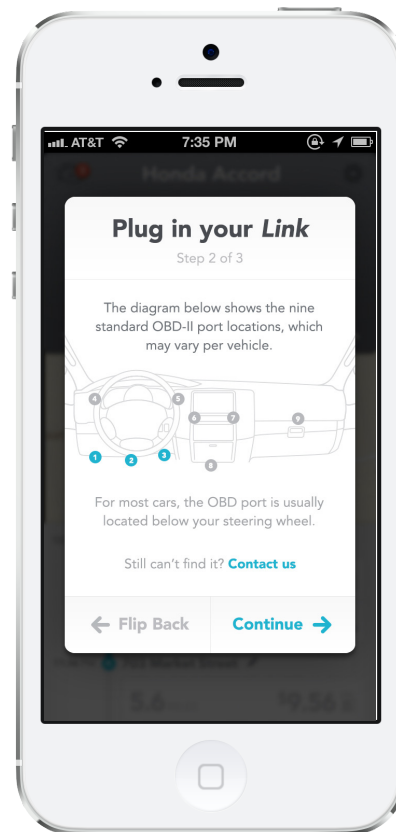

User Manual

App Tour

App Tour (continued)

App Tour *(continued)*

Link Setup *(continued)*

Link Setup (continued)

Link Setup *(continued)*

Link Setup *(continued)*