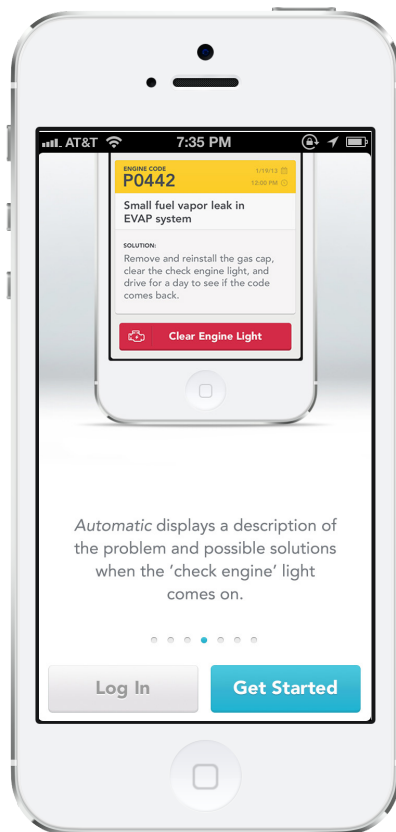

User Manual

App Tour

App Tour (continued)

App Tour *(continued)*

Link Setup *(continued)*

Link Setup (continued)

Link Setup *(continued)*

Link Setup *(continued)*