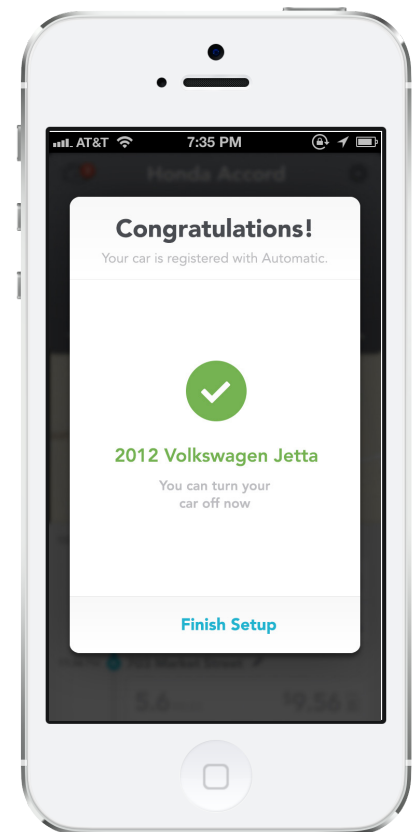

User Manual

App Tour

App Tour (continued)

App Tour *(continued)*

Link Setup *(continued)*

Link Setup (continued)

Link Setup *(continued)*

Link Setup *(continued)*