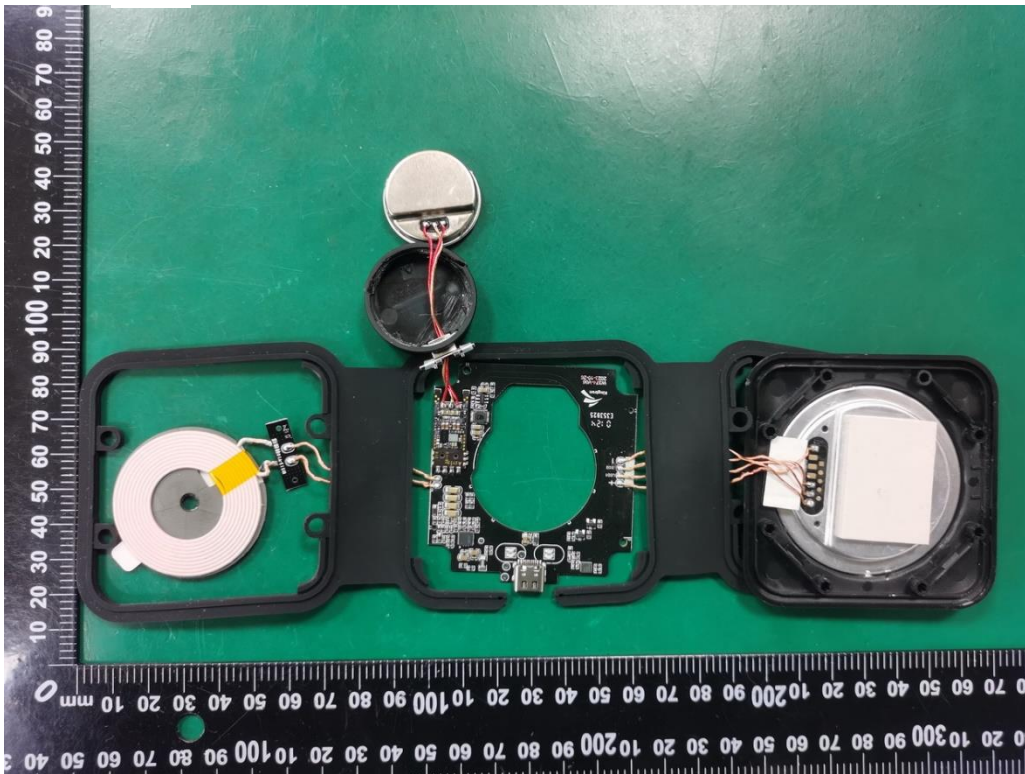

Internal Photo
FCC ID: 2AAC4-W374

AirPods ANT

Watch ANT

Phone ANT