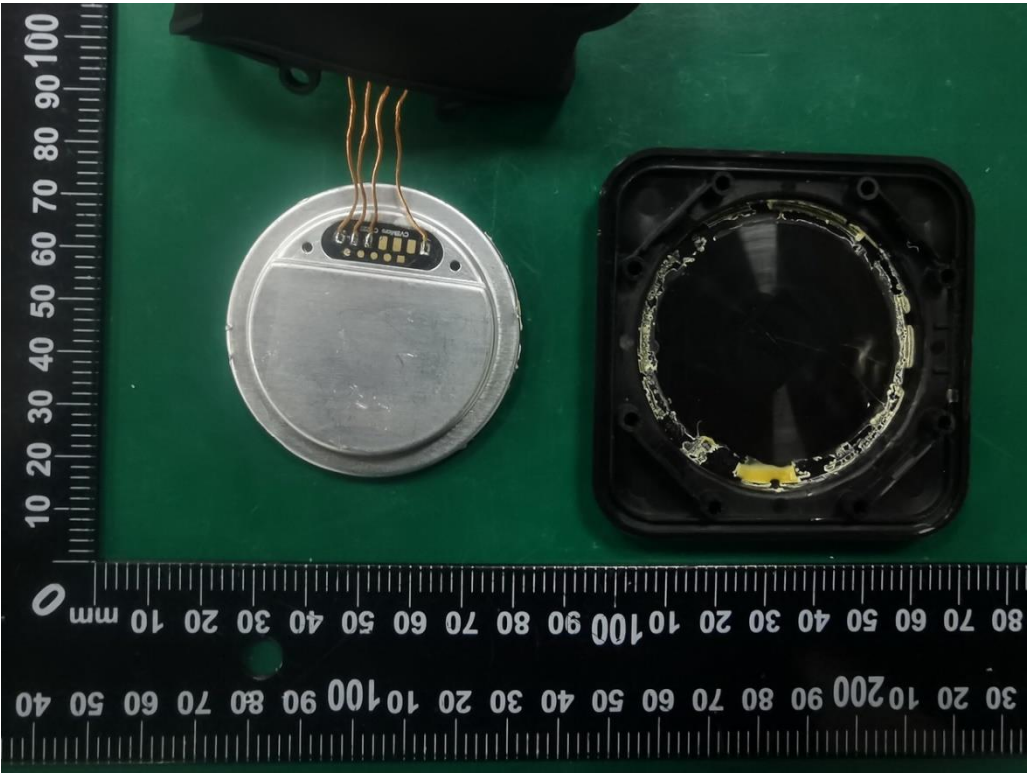

Internal Photo
FCC ID: 2AAC4-W374

AirPods ANT

Watch ANT

Phone ANT