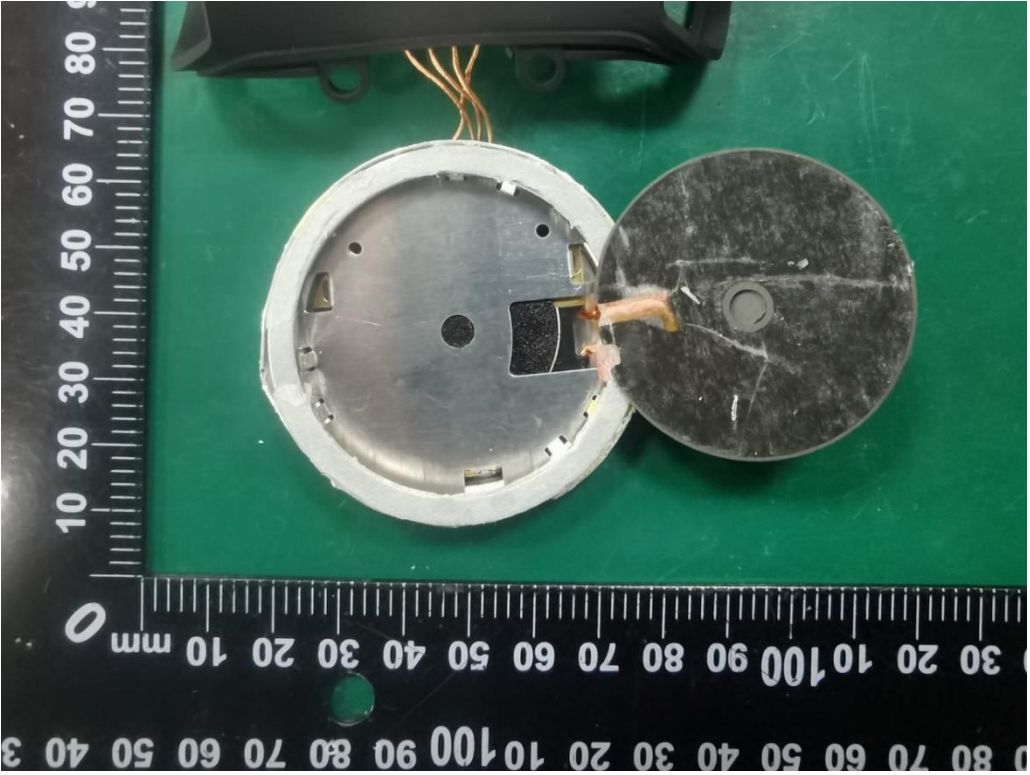

Internal Photo
FCC ID: 2AAC4-W374

AirPods ANT

Watch ANT

Phone ANT