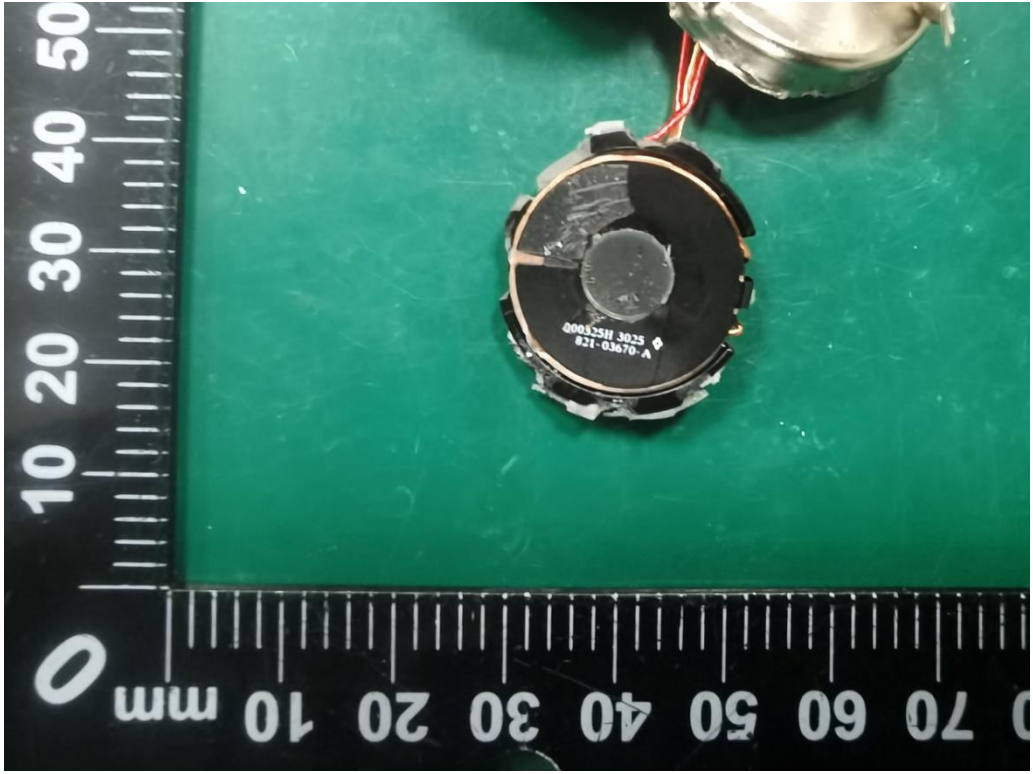

Internal Photo
FCC ID: 2AAC4-W374

AirPods ANT

Watch ANT

Phone ANT