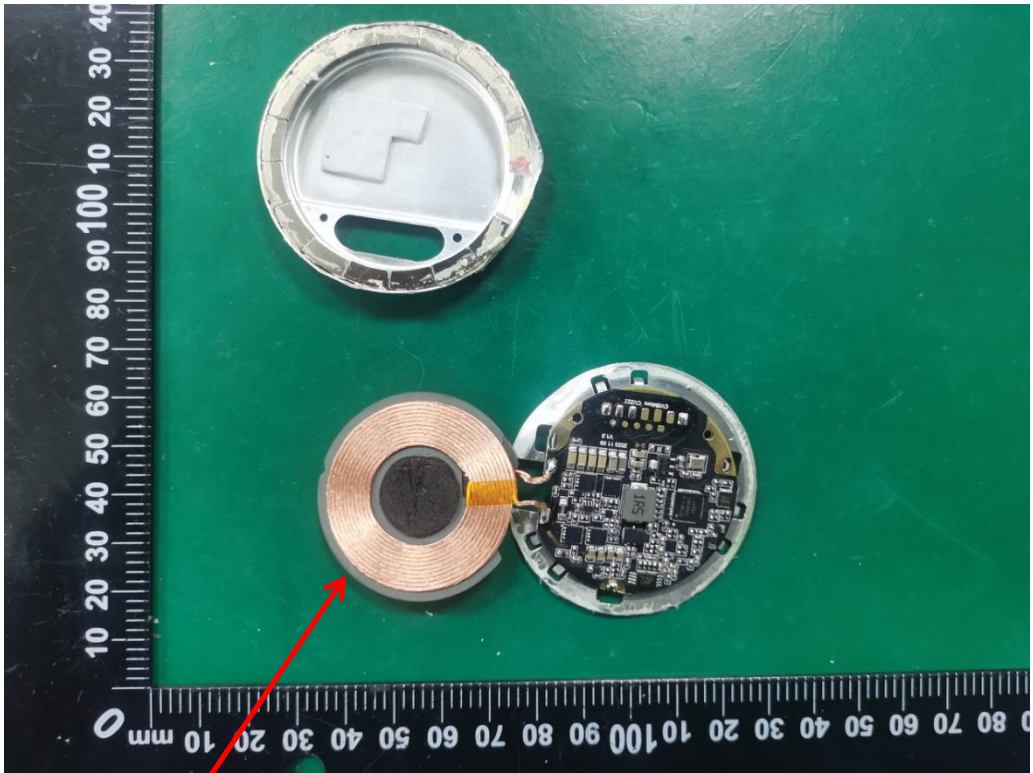

Internal Photo
FCC ID: 2AAC4-W374

AirPods ANT

Watch ANT

Phone ANT