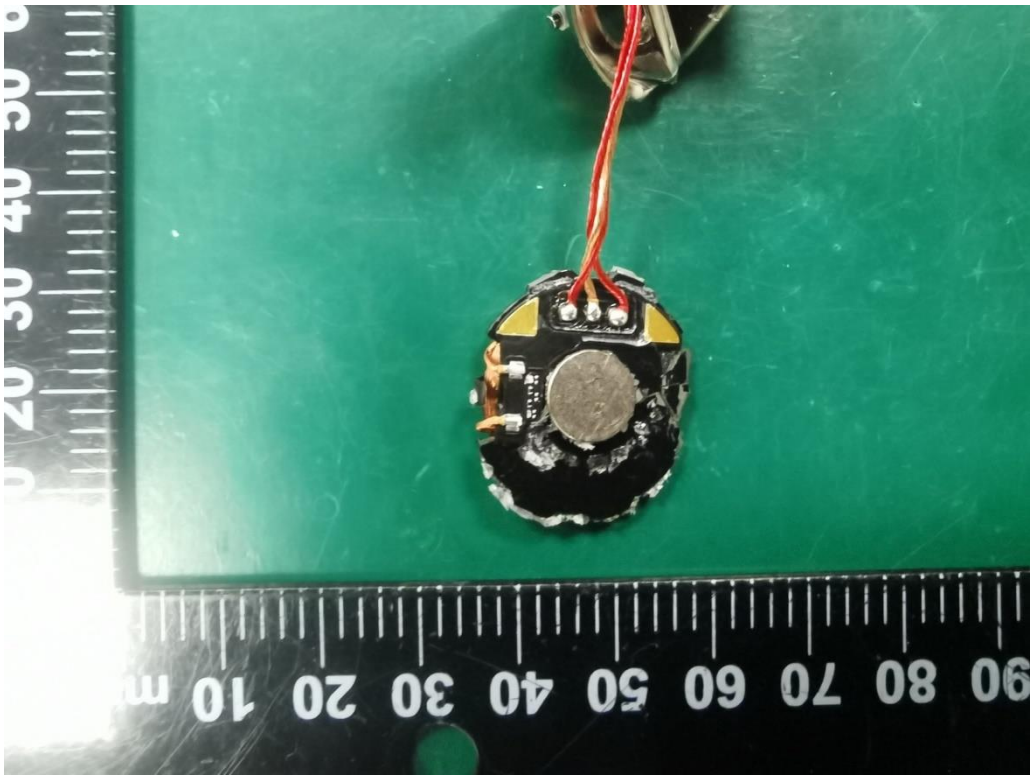

Internal Photo
FCC ID: 2AAC4-W374

AirPods ANT

Watch ANT

Phone ANT