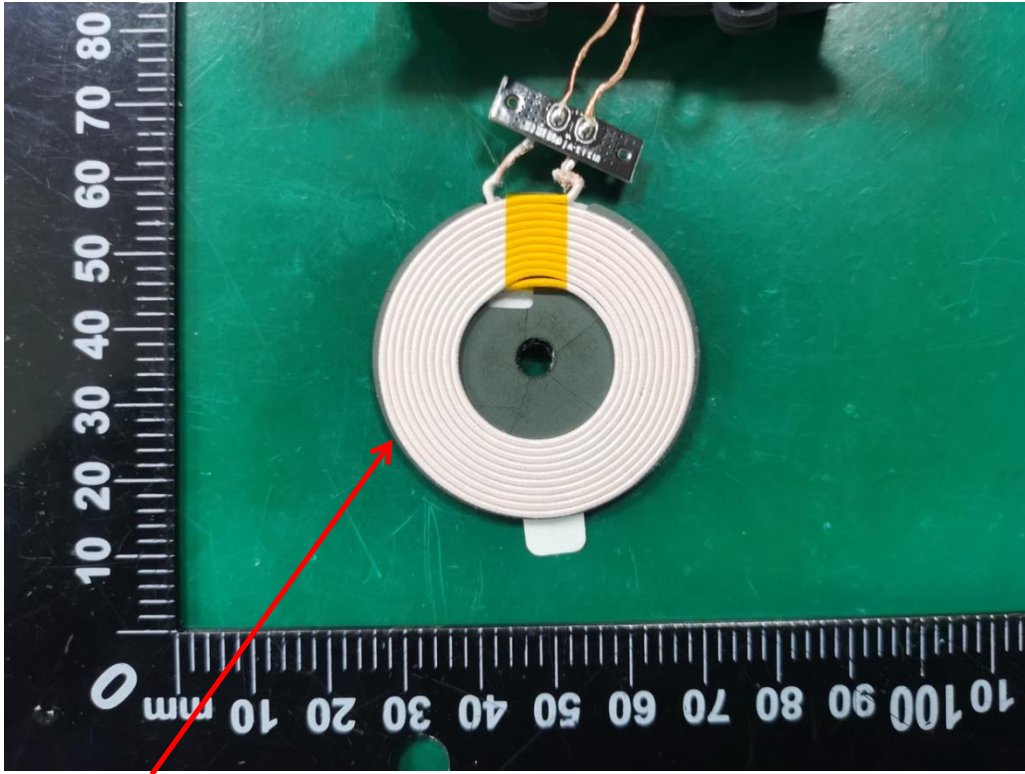

Internal Photo
FCC ID: 2AAC4-W374

AirPods ANT

Watch ANT

Phone ANT