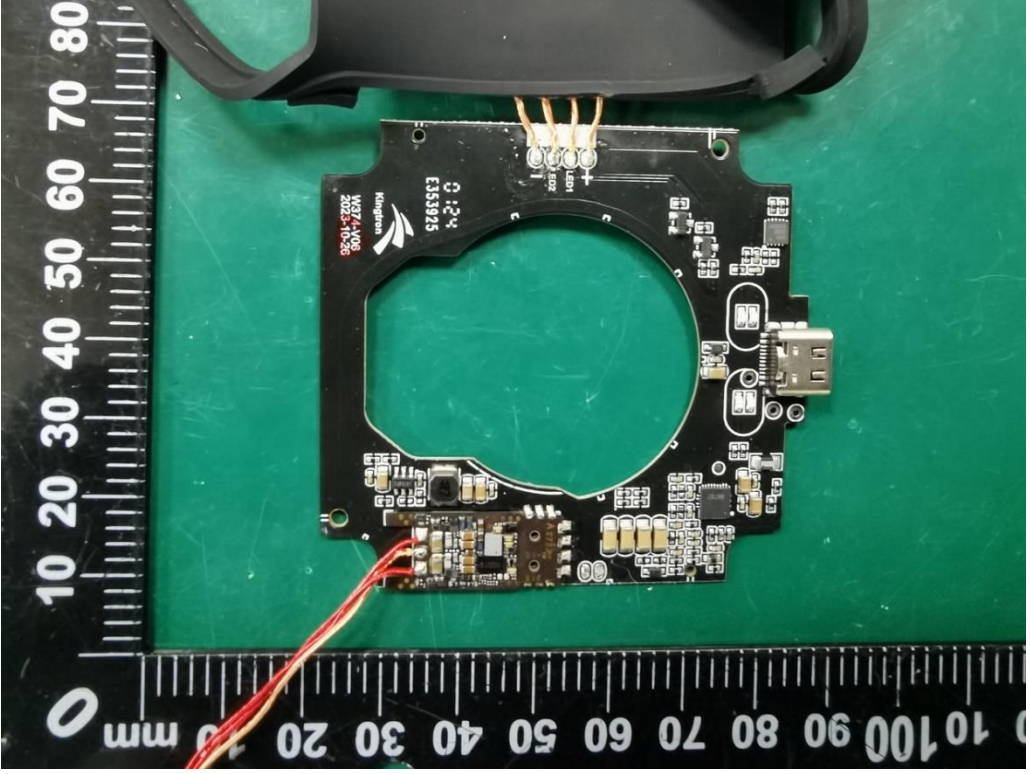

Internal Photo
FCC ID: 2AAC4-W374

AirPods ANT

Watch ANT

Phone ANT