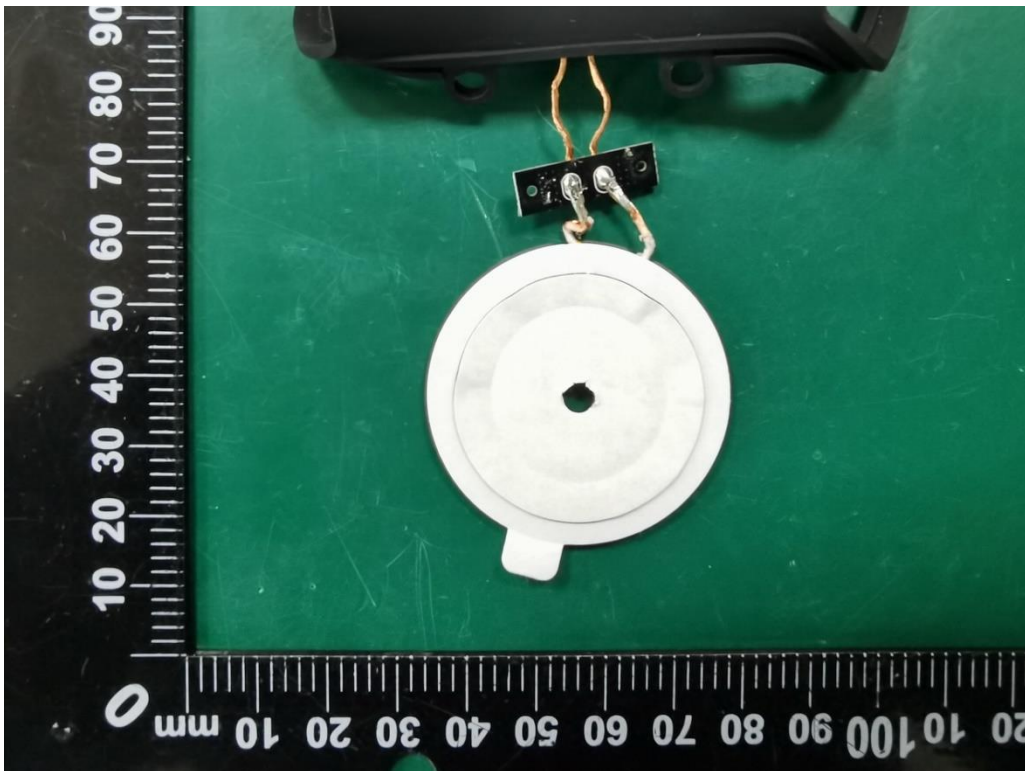

Internal Photo
FCC ID: 2AAC4-W374

AirPods ANT

Watch ANT

Phone ANT