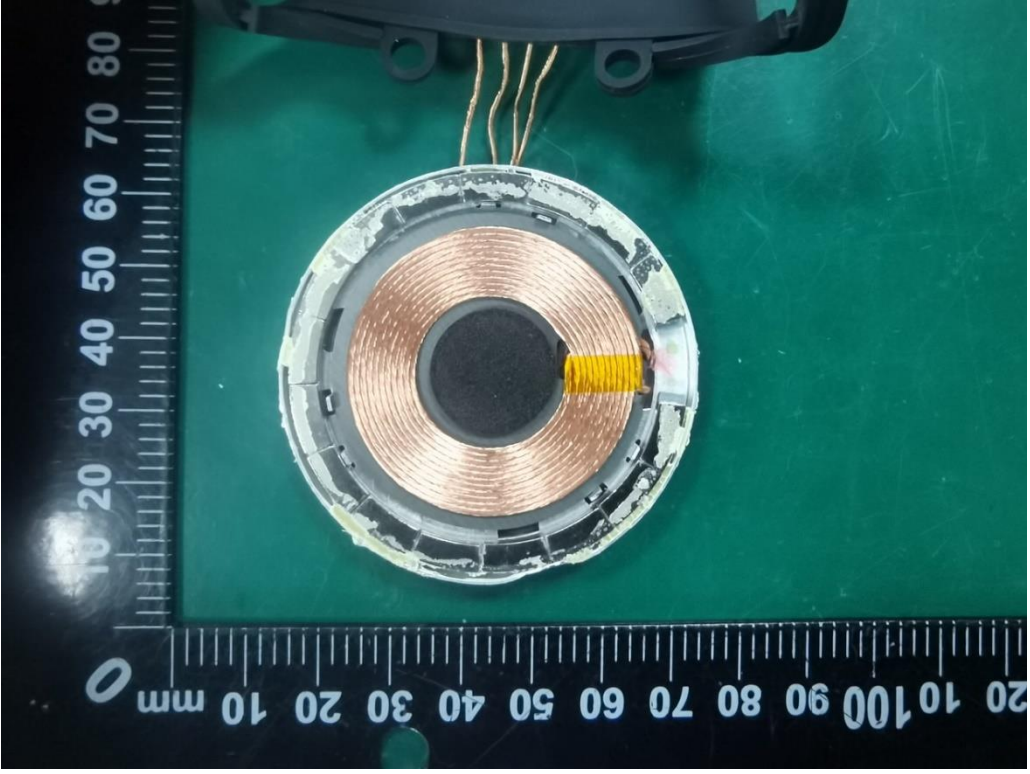

Internal Photo
FCC ID: 2AAC4-W374

AirPods ANT

Watch ANT

Phone ANT