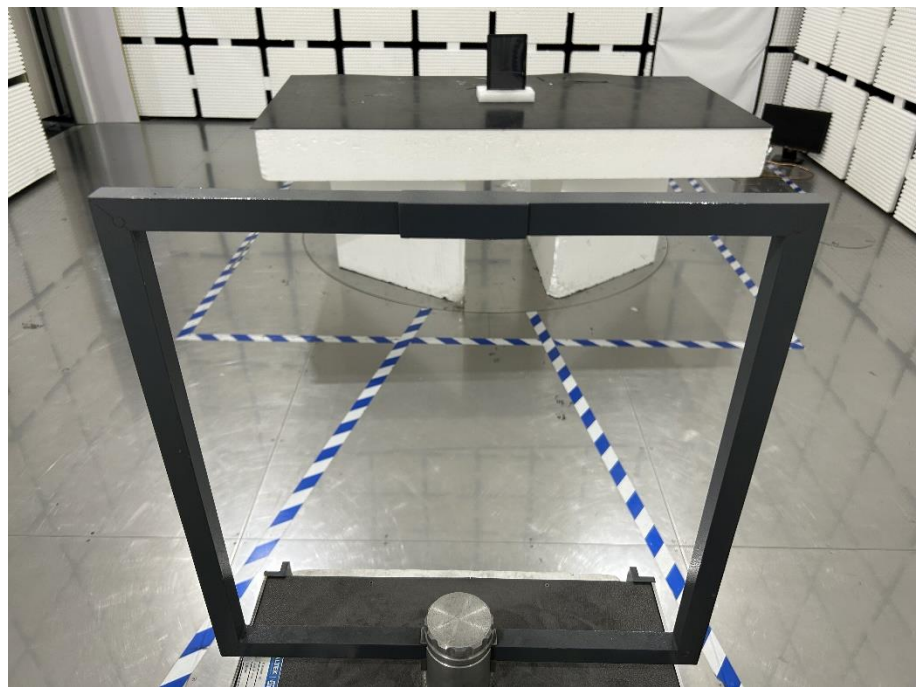

EXHIBIT 4 - TEST SETUP PHOTOGRAPHS

Conducted Emission Test Setup

Radiation Emission Test Setup (Below 30MHz)

Radiation Emission Test Setup (30MHz to 1GHz)

Radiation Emission Test Setup (1GHz to 18GHz)

**Radiation Emission Test
Setup (Above 18GHz)**