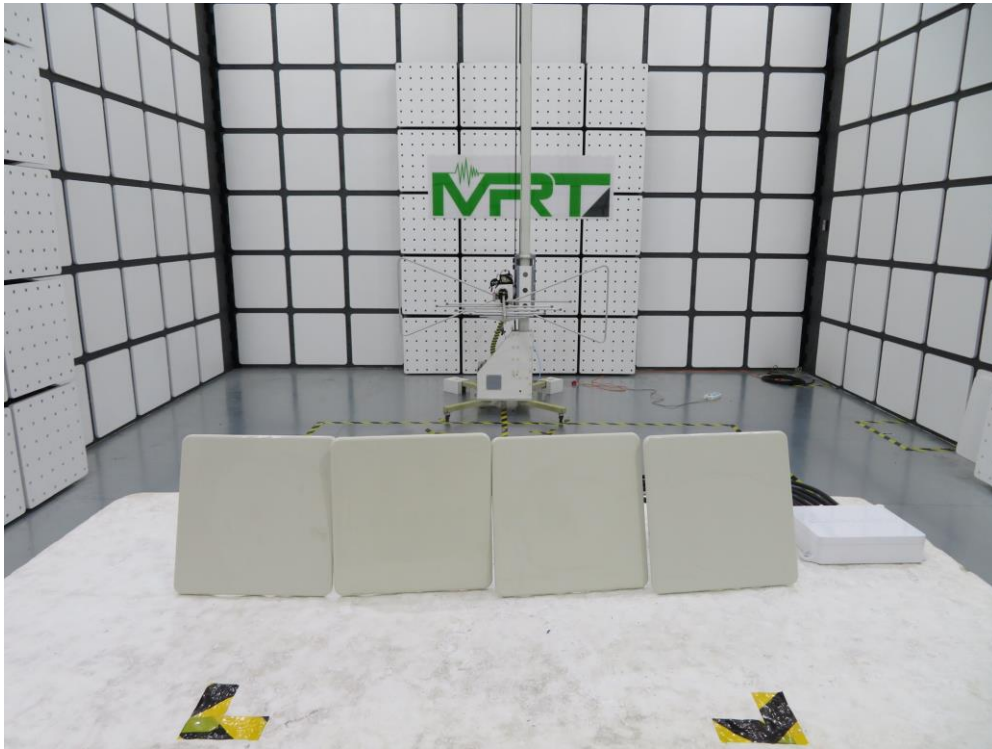

## RF Test Setup Photo

Description: Front View of Conducted Emission Test Setup

Description: Back View of Conducted Emission Test Setup

Description: Radiated Spurious Emission Test Setup for below 1GHz  
For Antenna Configuration 1# (Antenna = 23dBi)

Description: Radiated Spurious Emission Test Setup for below 1GHz  
For Antenna Configuration 2# (Antenna = 12dBi)

Description: Radiated Spurious Emission Test Setup for above 1GHz  
For Antenna Configuration 1# (Antenna = 23dBi)

Description: Radiated Spurious Emission Test Setup for above 1GHz  
For Antenna Configuration 2# (Antenna = 12dBi)