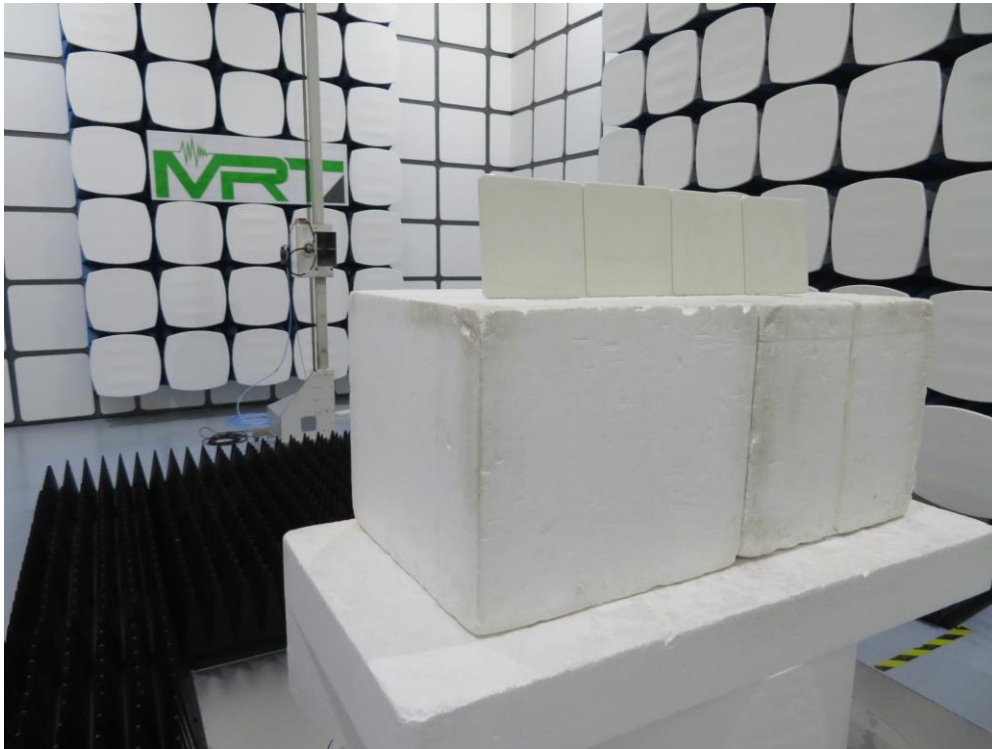

## RF Test Setup Photo

Description: Front View of Conducted Emission Test Setup

Description: Back View of Conducted Emission Test Setup

Description: Radiated Spurious Emission Test Setup for below 1GHz  
For Antenna Configuration 1# (Antenna = 23dBi)

Description: Radiated Spurious Emission Test Setup for below 1GHz  
For Antenna Configuration 2# (Antenna = 12dBi)

Description: Radiated Spurious Emission Test Setup for above 1GHz  
For Antenna Configuration 1# (Antenna = 23dBi)

Description: Radiated Spurious Emission Test Setup for above 1GHz  
For Antenna Configuration 2# (Antenna = 12dBi)