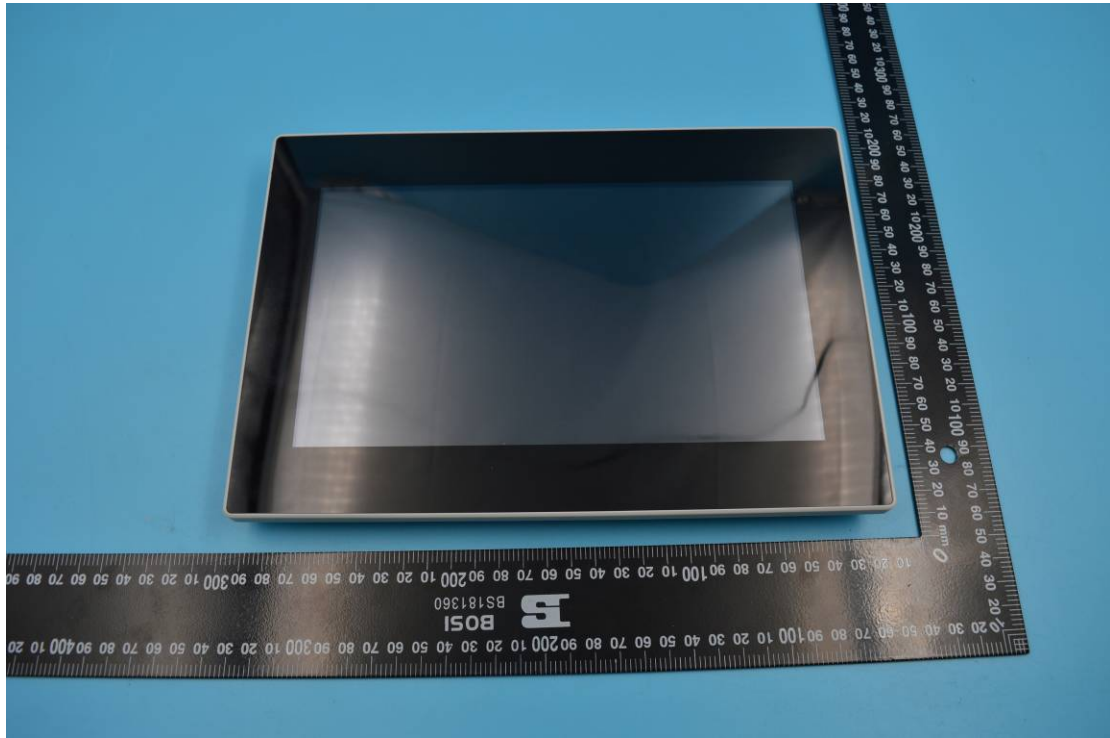

FCC ID: 2AABK-SKYLIGHT

External Photos

1. EUT front view

2. EUT rear view

3. EUT left side view

4. EUT right side view

5. EUT top view

6. EUT bottom view