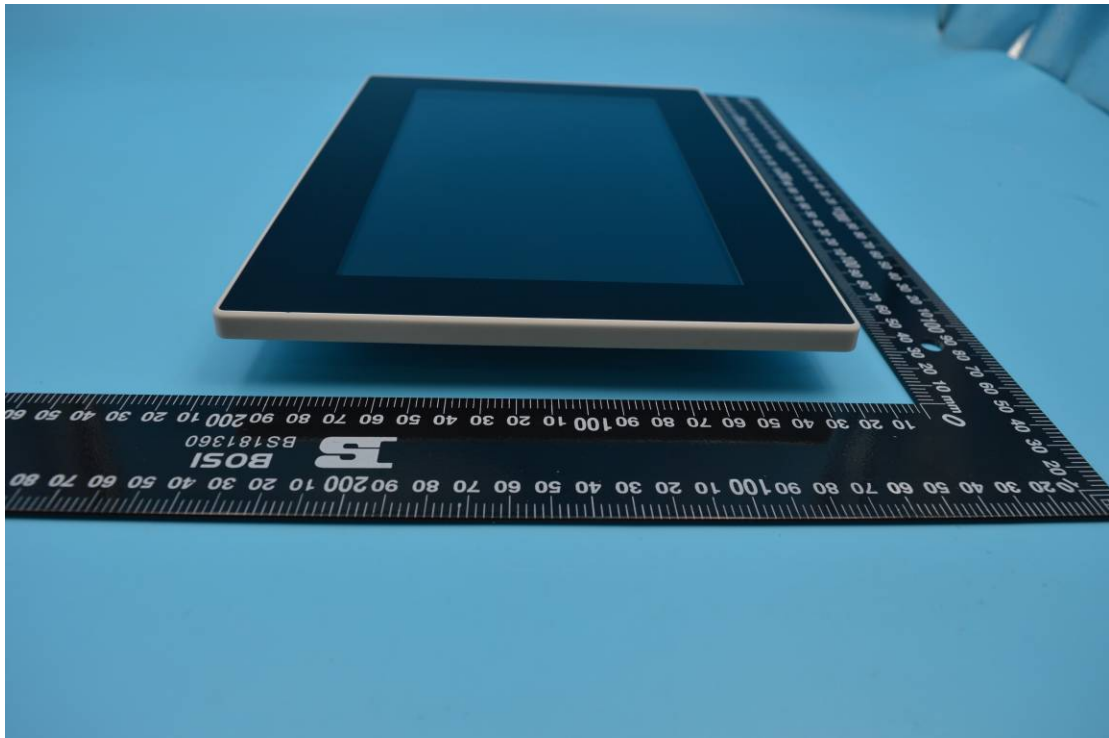

FCC ID: 2AABK-SKYLIGHT

External Photos

1. EUT front view

2. EUT rear view

3. EUT left side view

4. EUT right side view

5. EUT top view

6. EUT bottom view