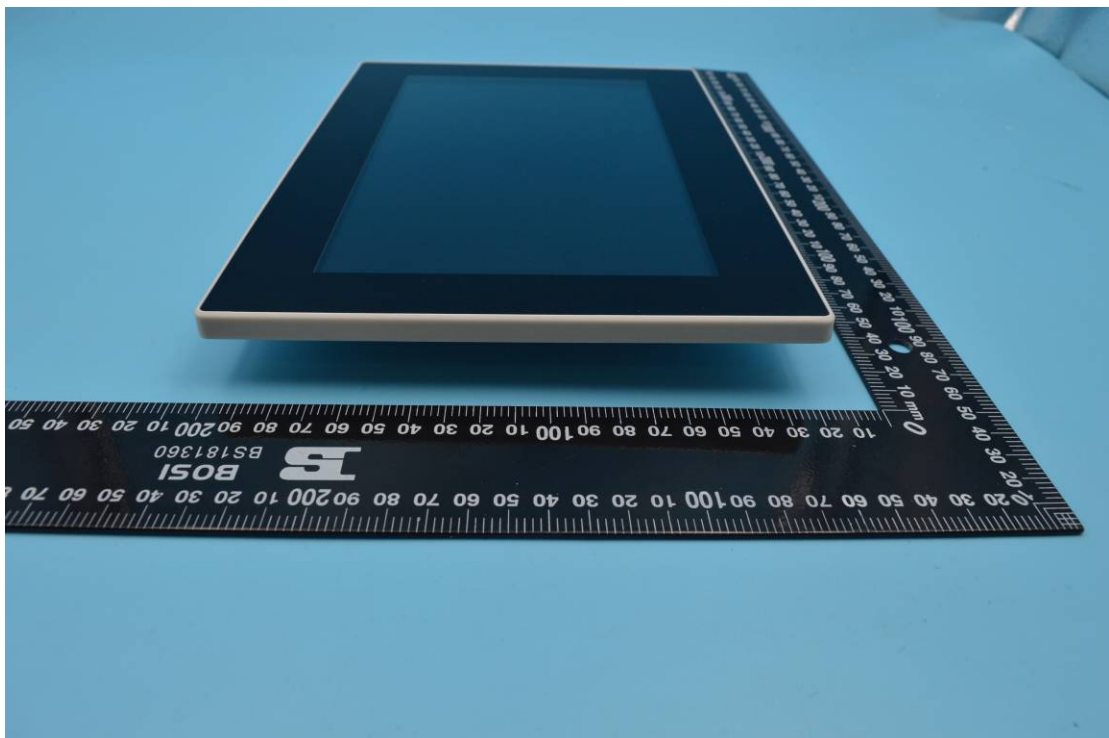

FCC ID: 2AABK-SKYLIGHT

External Photos

1. EUT front view

2. EUT rear view

3. EUT left side view

4. EUT right side view

5. EUT top view

6. EUT bottom view