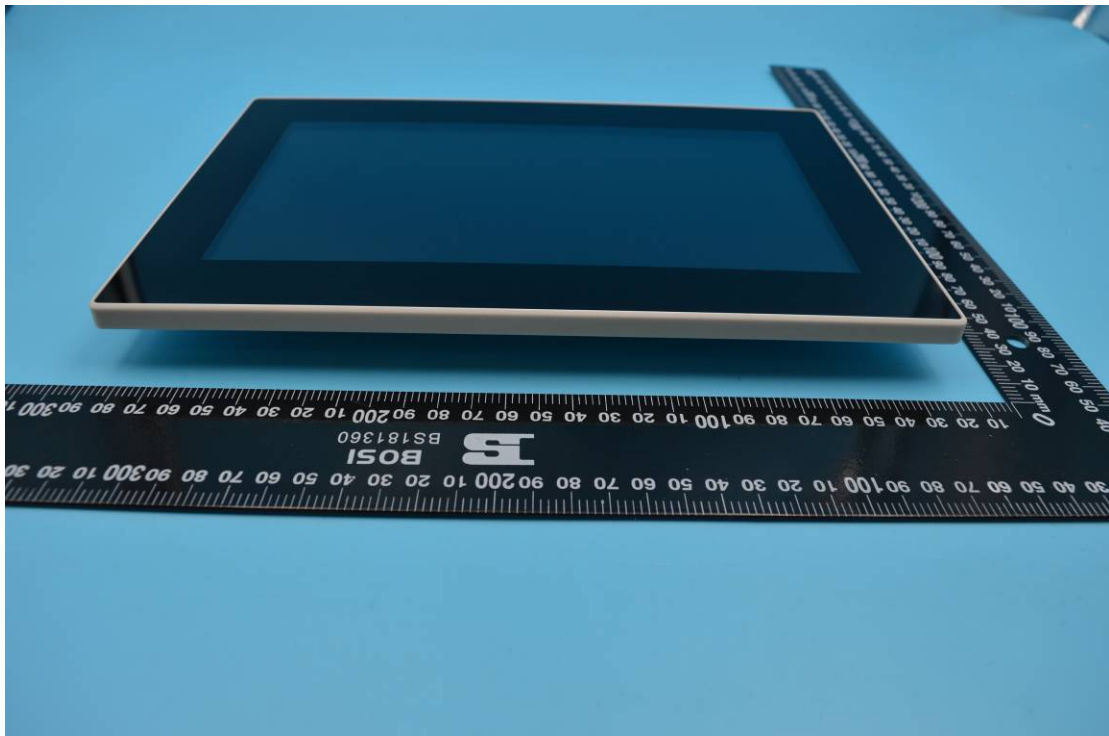

FCC ID: 2AABK-SKYLIGHT

External Photos

1. EUT front view

2. EUT rear view

3. EUT left side view

4. EUT right side view

5. EUT top view

6. EUT bottom view