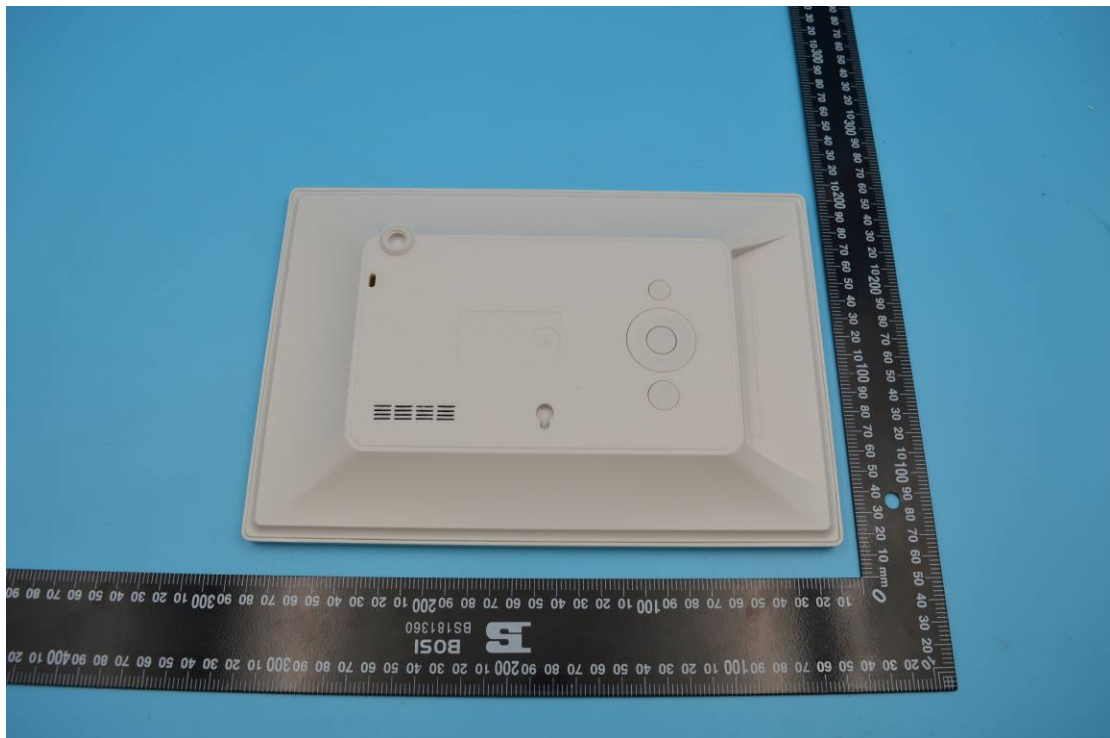

FCC ID: 2AABK-SKYLIGHT

External Photos

1. EUT front view

2. EUT rear view

3. EUT left side view

4. EUT right side view

5. EUT top view

6. EUT bottom view