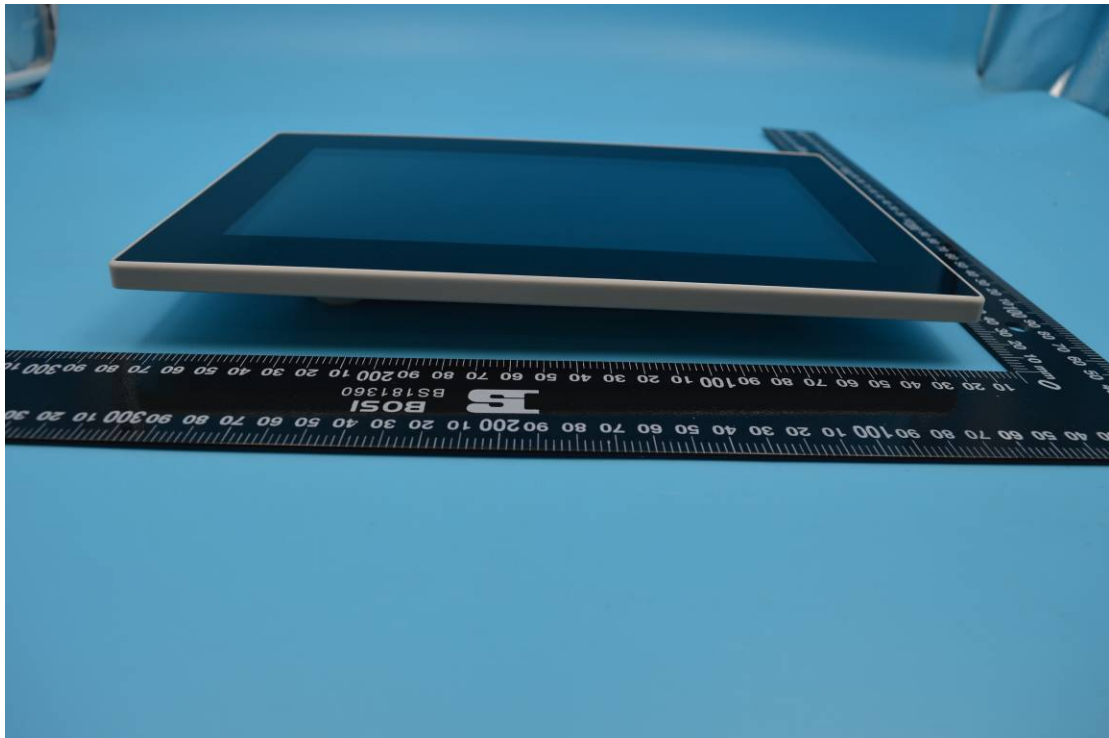

FCC ID: 2AABK-SKYLIGHT

External Photos

1. EUT front view

2. EUT rear view

3. EUT left side view

4. EUT right side view

5. EUT top view

6. EUT bottom view