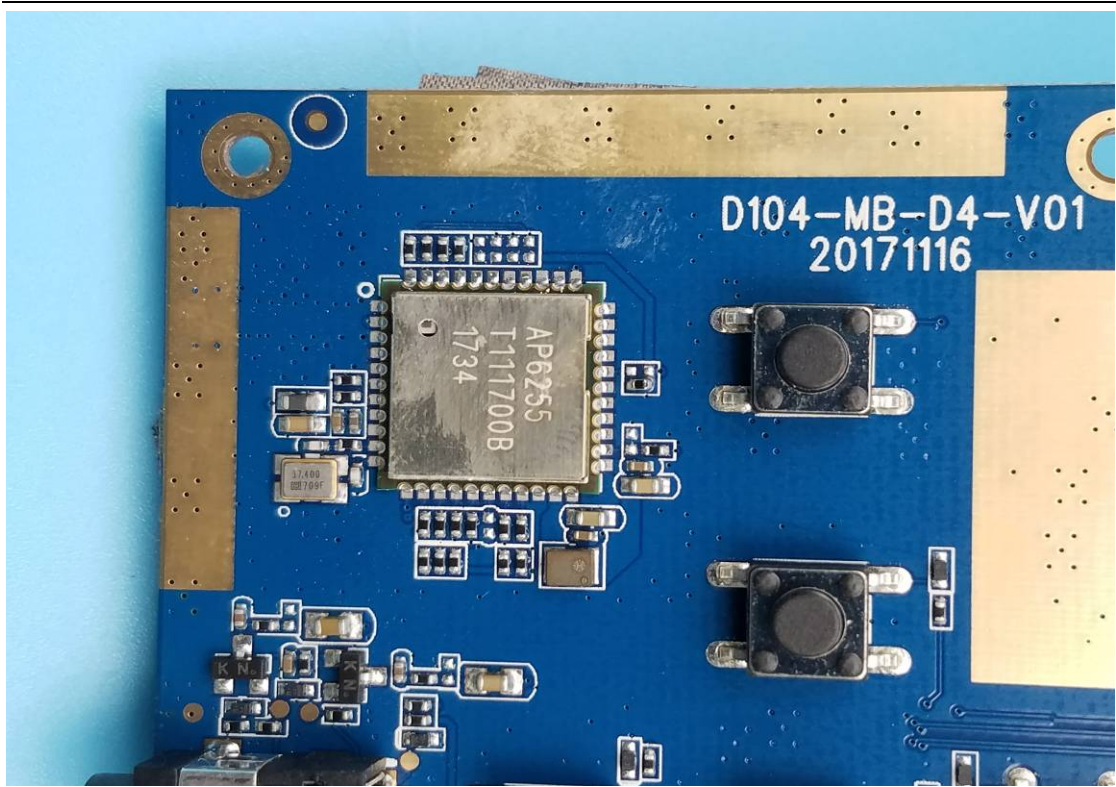

FCC ID: 2AABK-SKYLIGHT

Internal Photos

1. EUT uncover view

2. Mainboard front view

3. Mainboard rear view

4. WIFI antenna view