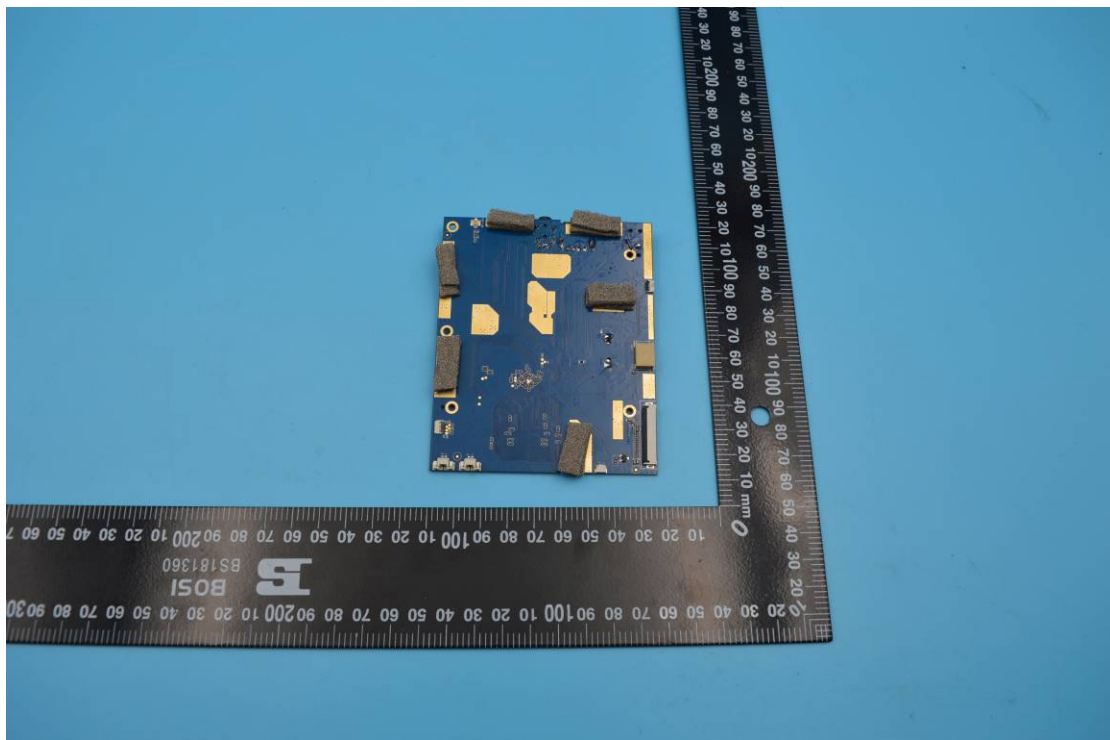

FCC ID: 2AABK-SKYLIGHT

Internal Photos

1. EUT uncover view

2. Mainboard front view

3. Mainboard rear view

4. WIFI antenna view