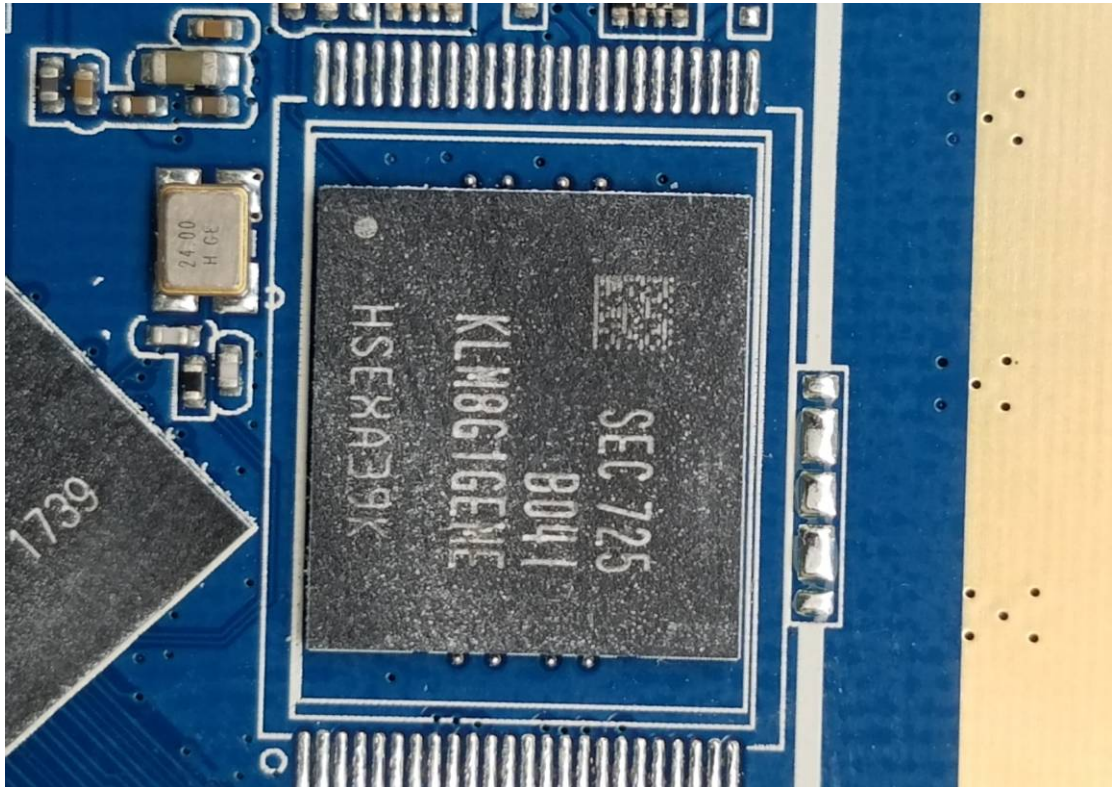

FCC ID: 2AABK-SKYLIGHT

Internal Photos

1. EUT uncover view

2. Mainboard front view

3. Mainboard rear view

4. WIFI antenna view