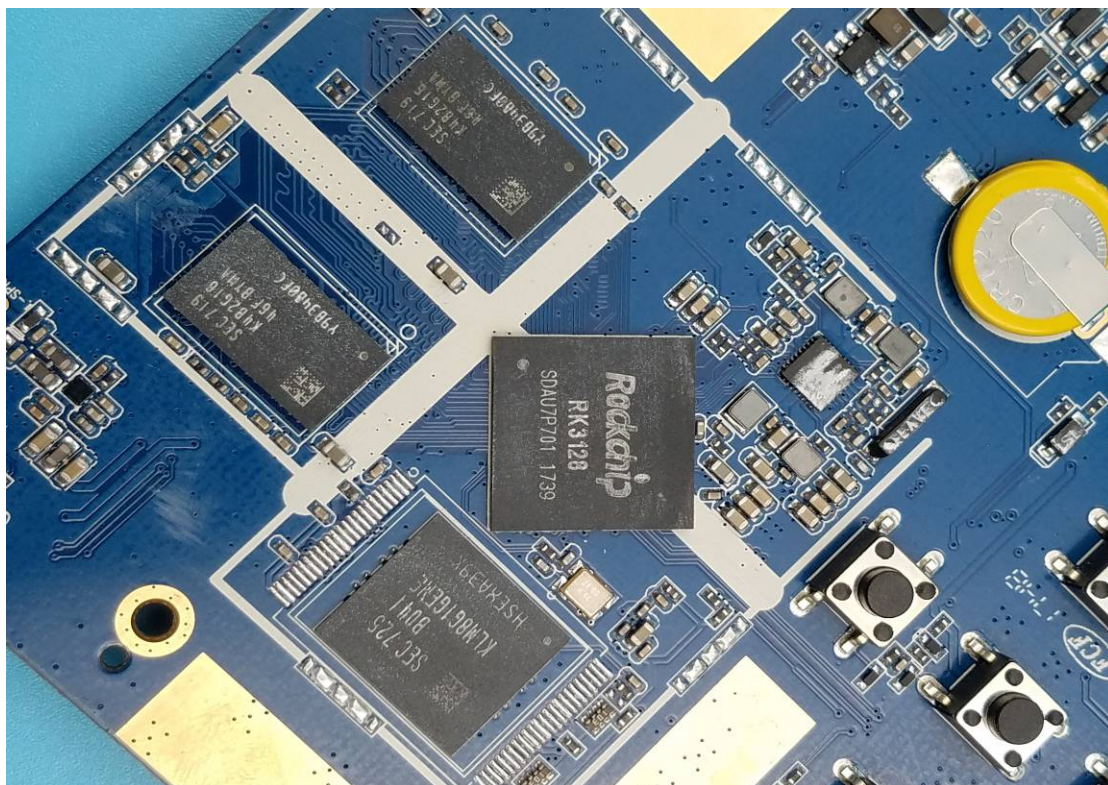

FCC ID: 2AABK-SKYLIGHT

Internal Photos

1. EUT uncover view

2. Mainboard front view

3. Mainboard rear view

4. WIFI antenna view