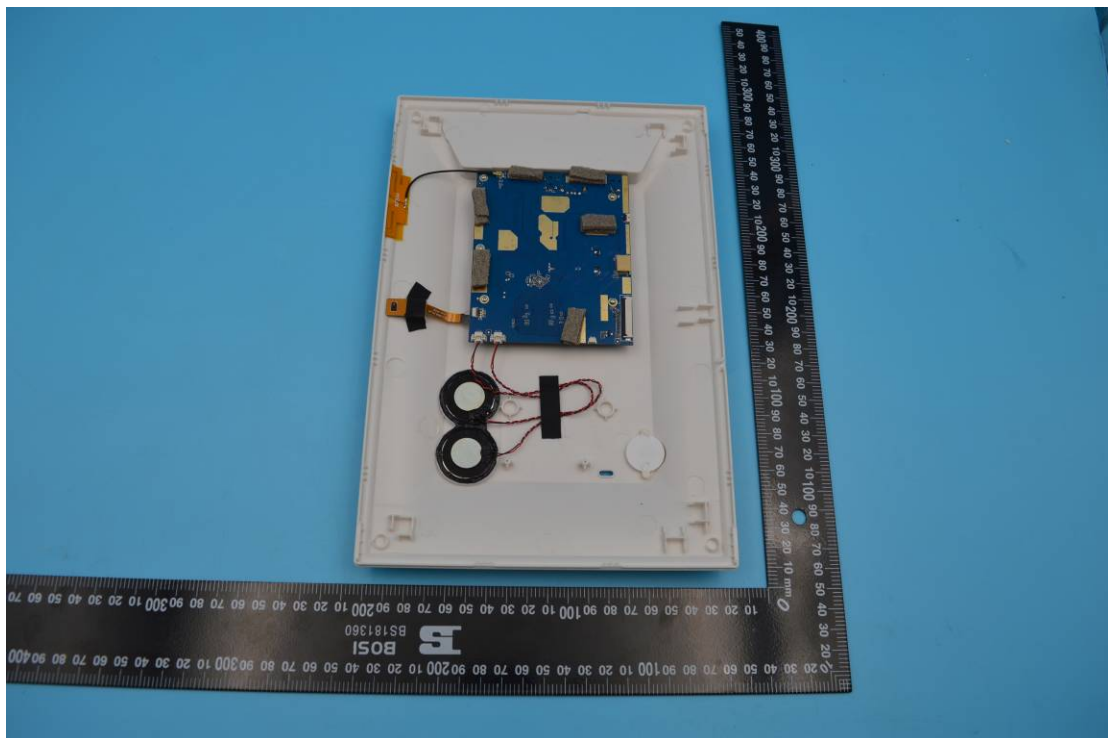

FCC ID: 2AABK-SKYLIGHT

Internal Photos

1. EUT uncover view

2. Mainboard front view

3. Mainboard rear view

4. WIFI antenna view