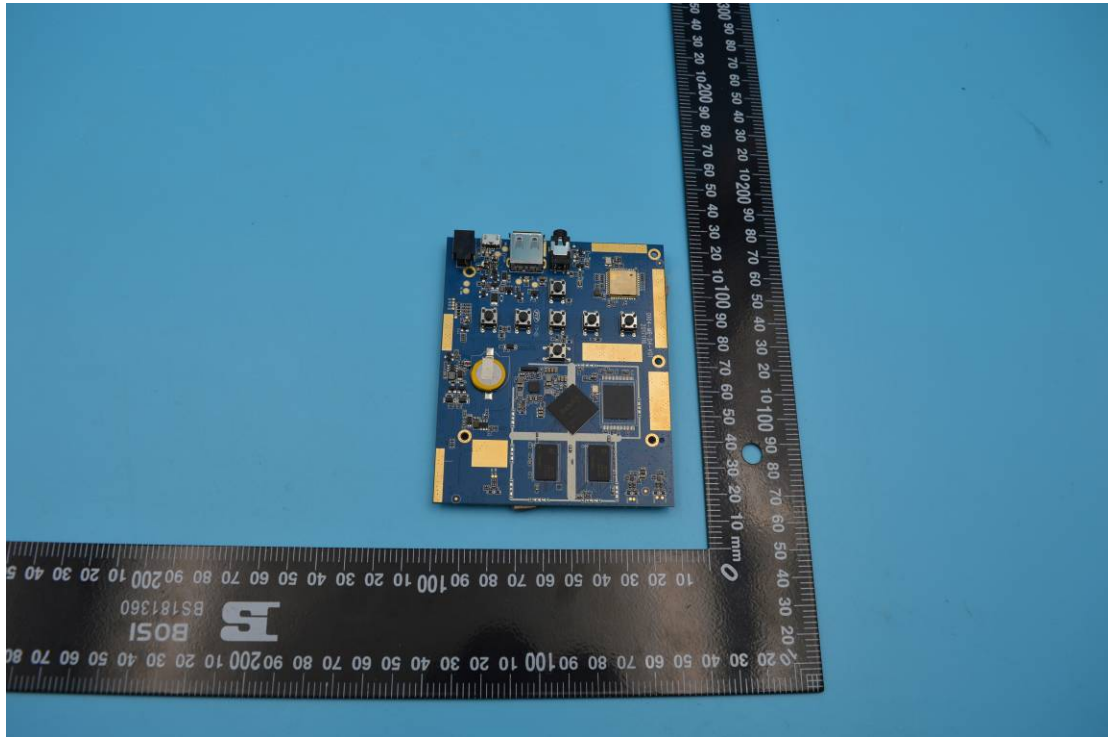

FCC ID: 2AABK-SKYLIGHT

Internal Photos

1. EUT uncover view

2. Mainboard front view

3. Mainboard rear view

4. WIFI antenna view