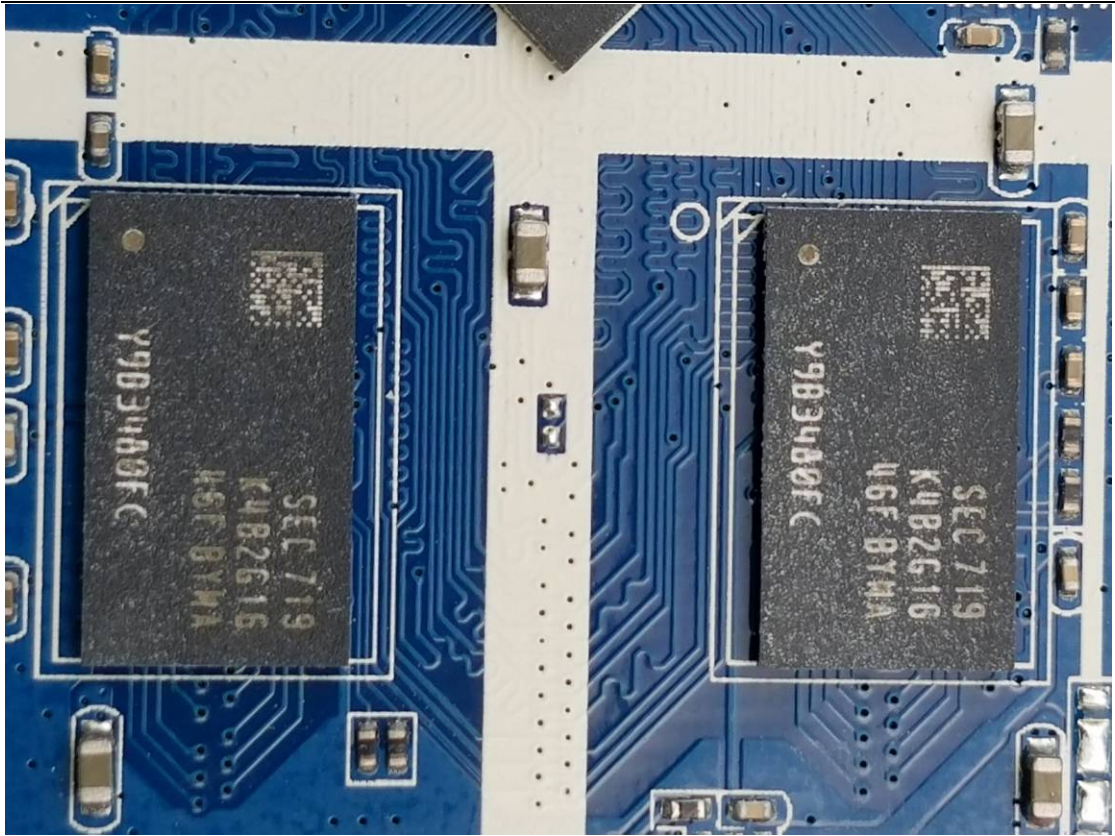

FCC ID: 2AABK-SKYLIGHT

Internal Photos

1. EUT uncover view

2. Mainboard front view

3. Mainboard rear view

4. WIFI antenna view