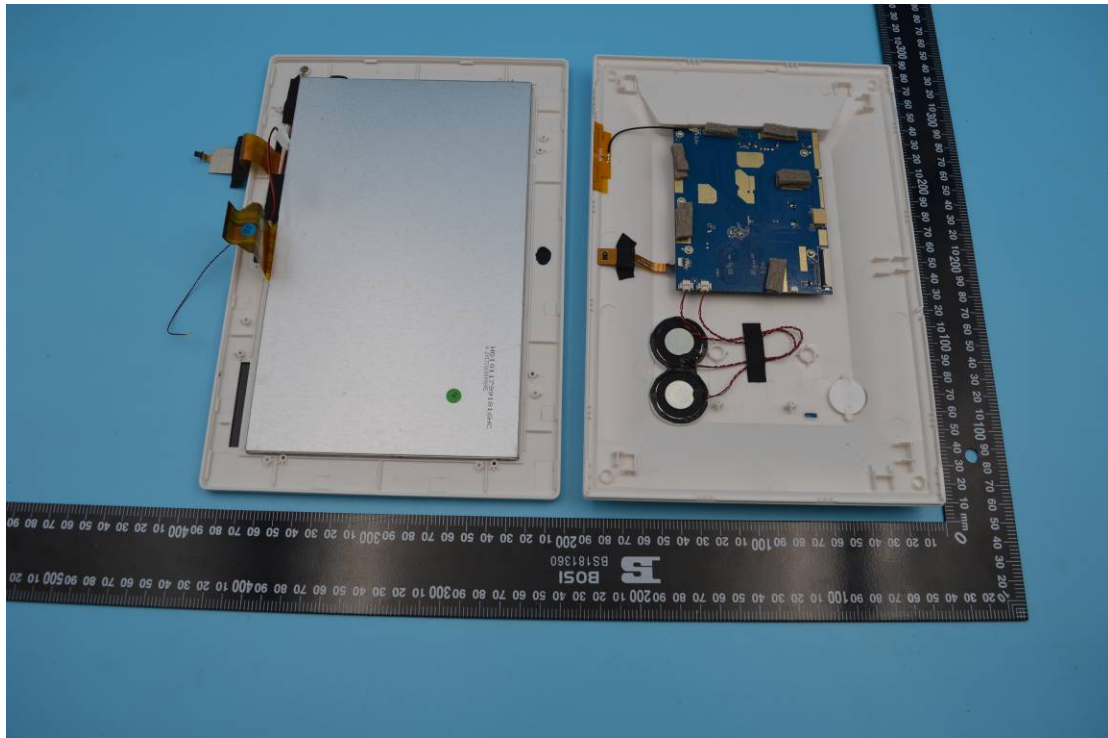

FCC ID: 2AABK-SKYLIGHT

Internal Photos

1. EUT uncover view

2. Mainboard front view

3. Mainboard rear view

4. WIFI antenna view