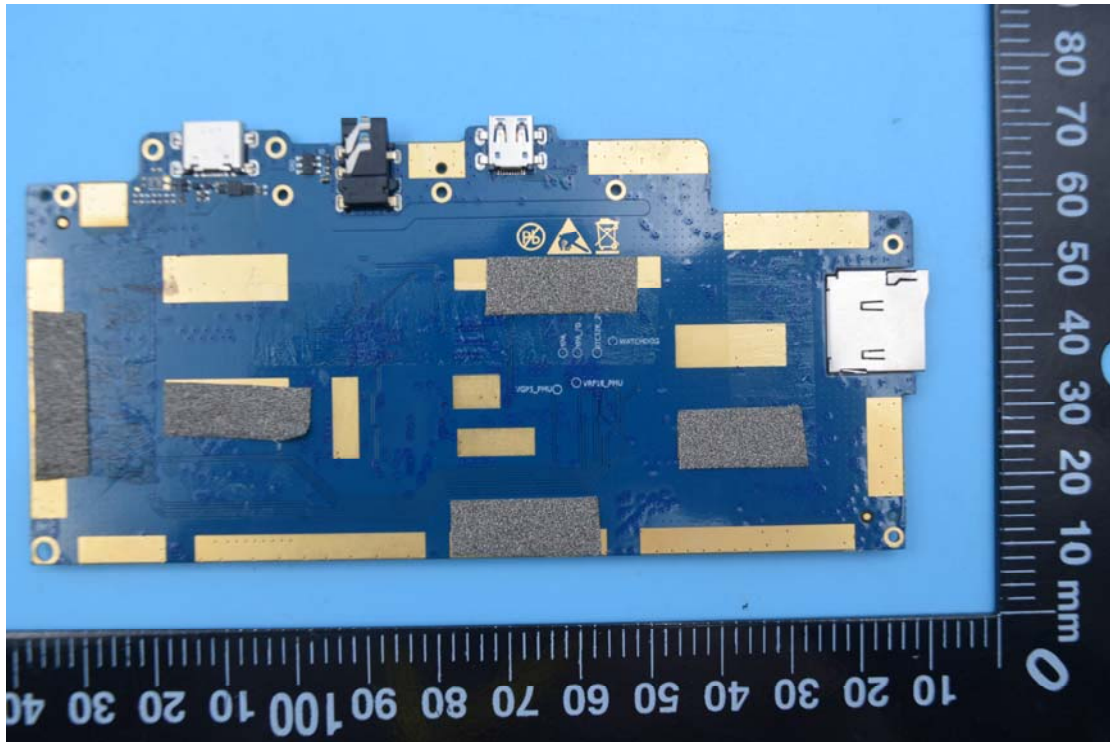

Internal Photos FCC ID: 2AABK-101S

1. EUT uncover view

2. Mainboard front view

3. Mainboard rear view

4. BT/WIFI/GPS/FM antenna view

5. NFC antenna view