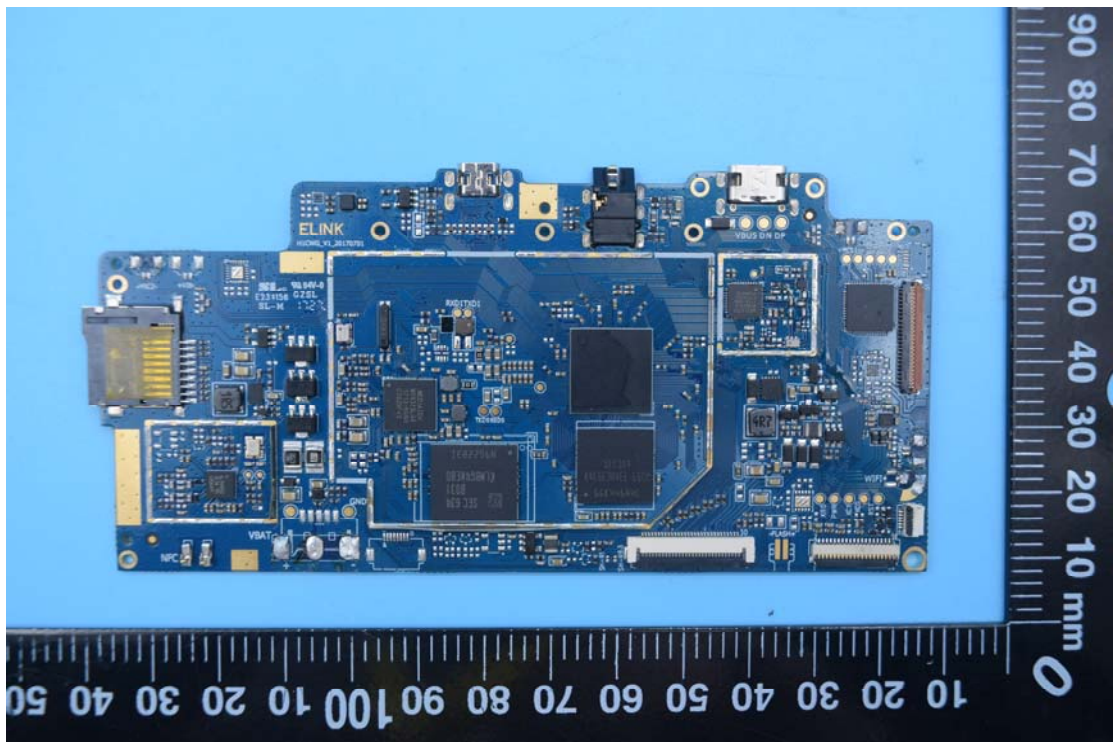

Internal Photos FCC ID: 2AABK-101S

1. EUT uncover view

2. Mainboard front view

3. Mainboard rear view

4. BT/WIFI/GPS/FM antenna view

5. NFC antenna view