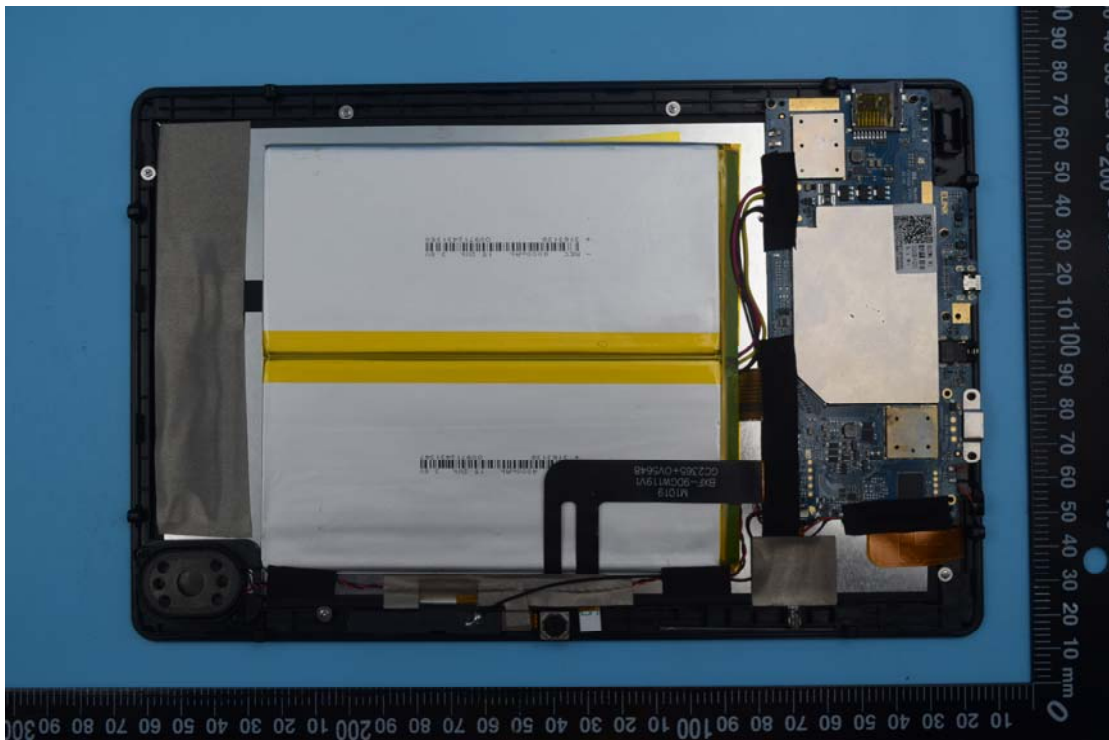

Internal Photos FCC ID: 2AABK-101S

1. EUT uncover view

2. Mainboard front view

3. Mainboard rear view

4. BT/WIFI/GPS/FM antenna view

5. NFC antenna view