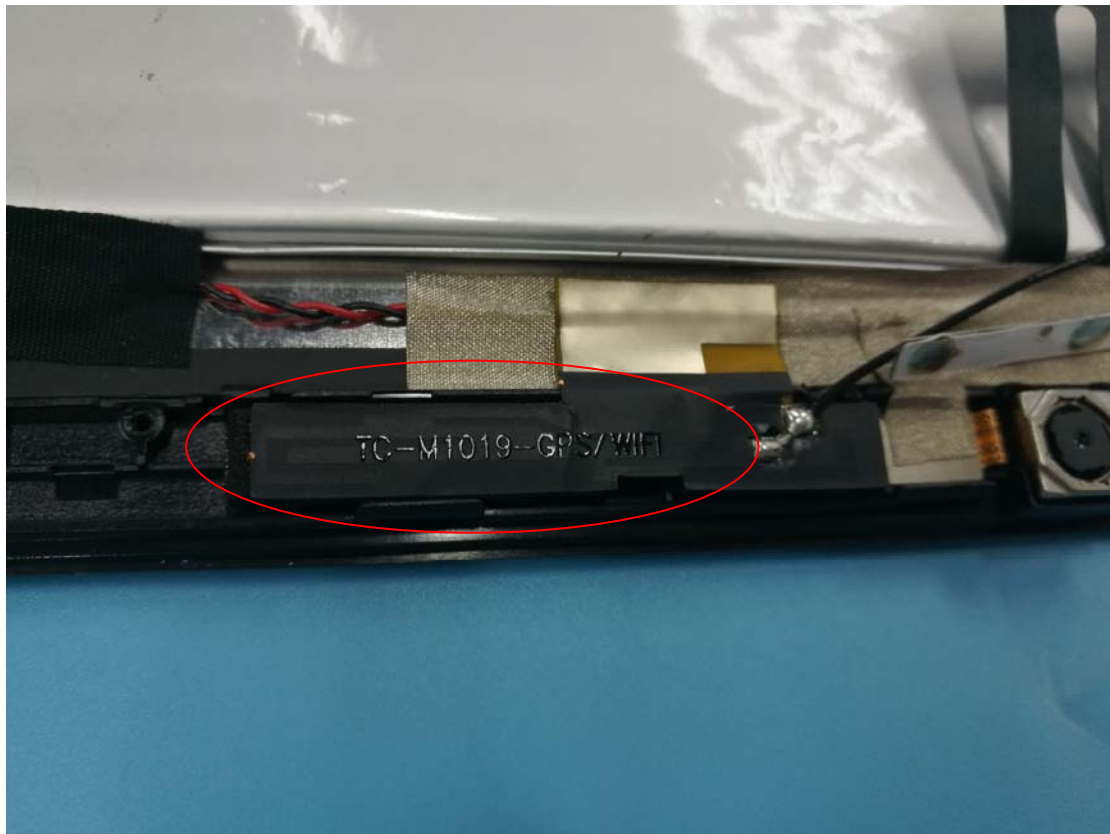

Internal Photos FCC ID: 2AABK-101S

1. EUT uncover view

2. Mainboard front view

3. Mainboard rear view

4. BT/WIFI/GPS/FM antenna view

5. NFC antenna view