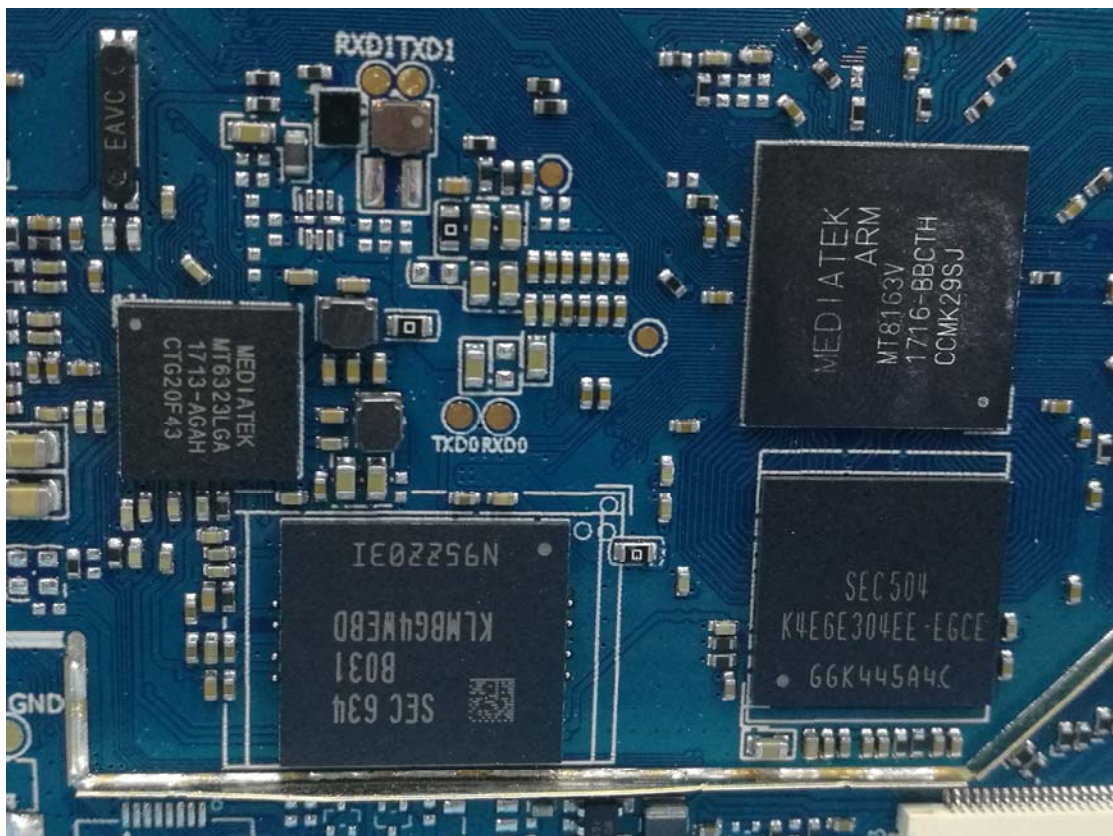

Internal Photos FCC ID: 2AABK-101S

1. EUT uncover view

2. Mainboard front view

3. Mainboard rear view

4. BT/WIFI/GPS/FM antenna view

5. NFC antenna view