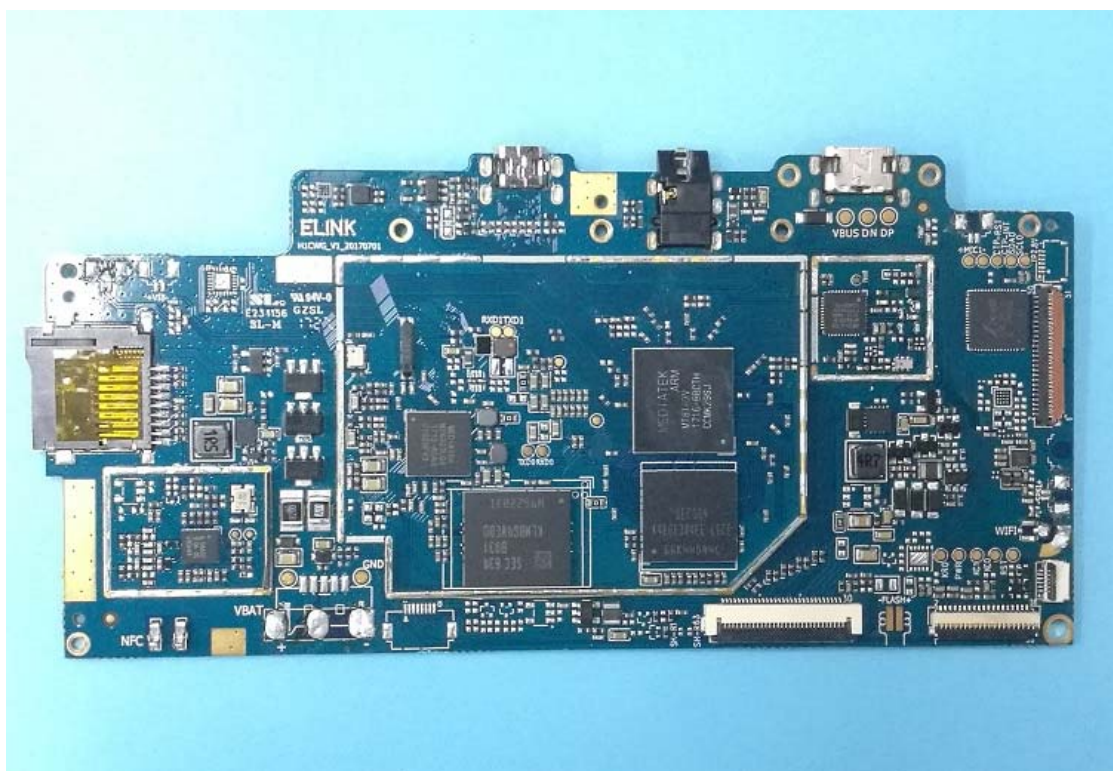

Internal Photos FCC ID: 2AABK-101S

1. EUT uncover view

2. Mainboard front view

3. Mainboard rear view

4. BT/WIFI/GPS/FM antenna view

5. NFC antenna view