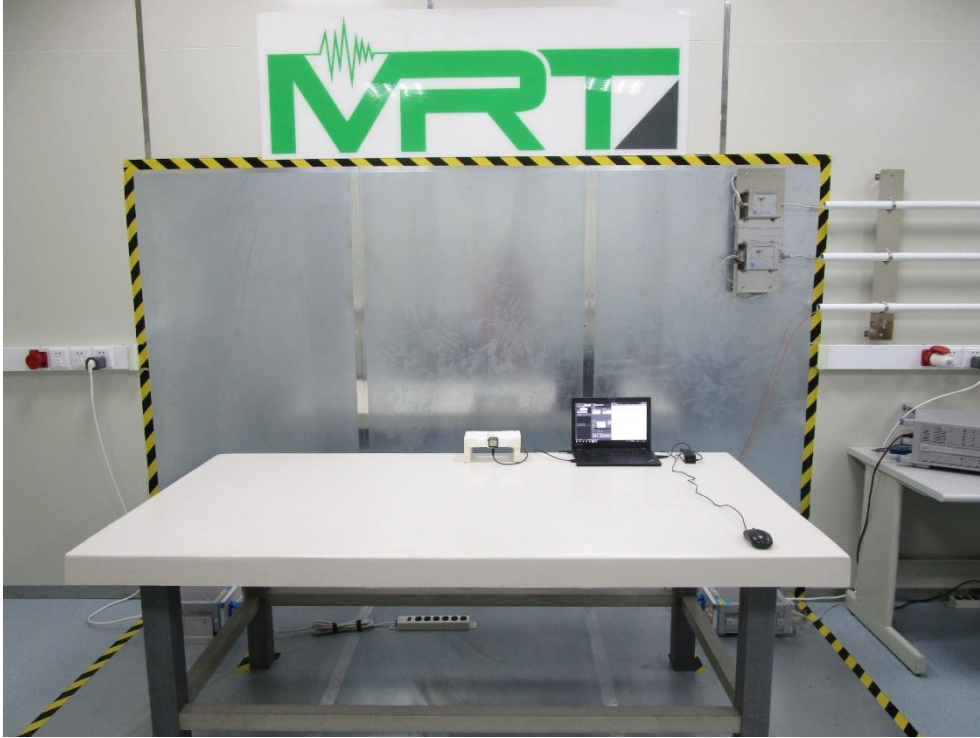

Product: Wireless module

Brand Name: EnzyTek

Model Number: BTA-QA4020-1

Test Photograph

Description: Front View of Conducted Emission Test Setup

Description: Back View of Conducted Emission Test Setup

Description: Radiated Emission Test Setup for below 1GHz

Description: Radiated Emission Test Setup for 1GHz~18GHz

Description: Radiated Emission Test Setup for 18~40GHz

Description: Radiated Emission Test Setup

Description: Conducted Emission Test Setup