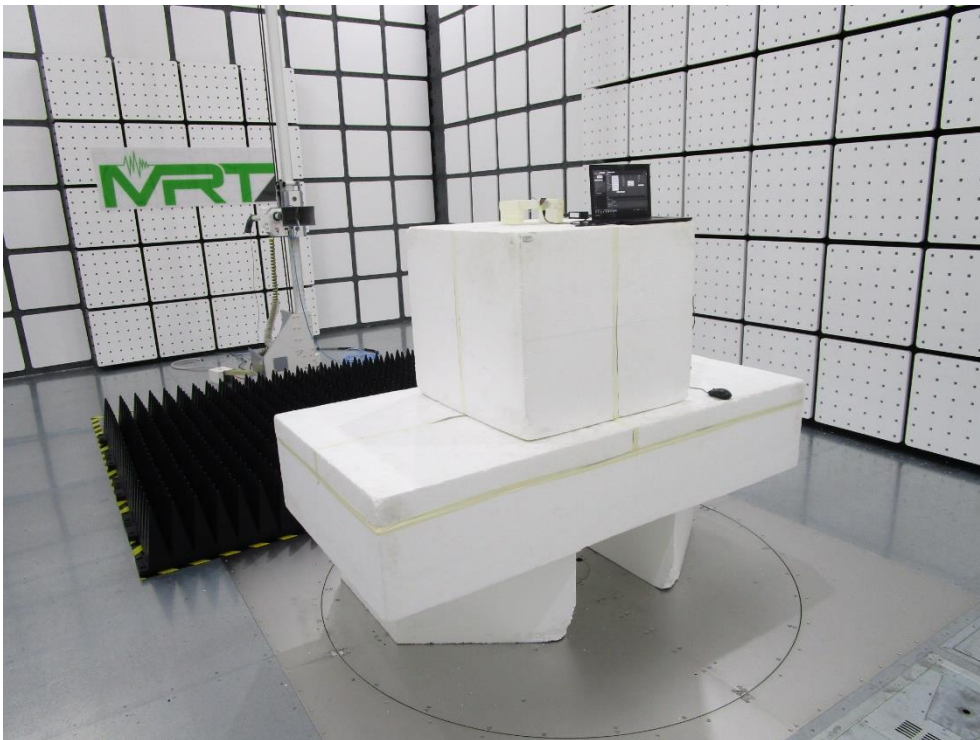

Product: Wireless module

Brand Name: EnzyTek

Model Number: BTA-QA4020-1

Test Photograph

Description: Front View of Conducted Emission Test Setup

Description: Back View of Conducted Emission Test Setup

Description: Radiated Emission Test Setup for below 1GHz

Description: Radiated Emission Test Setup for 1GHz~18GHz

Description: Radiated Emission Test Setup for 18~40GHz

Description: Radiated Emission Test Setup

Description: Conducted Emission Test Setup