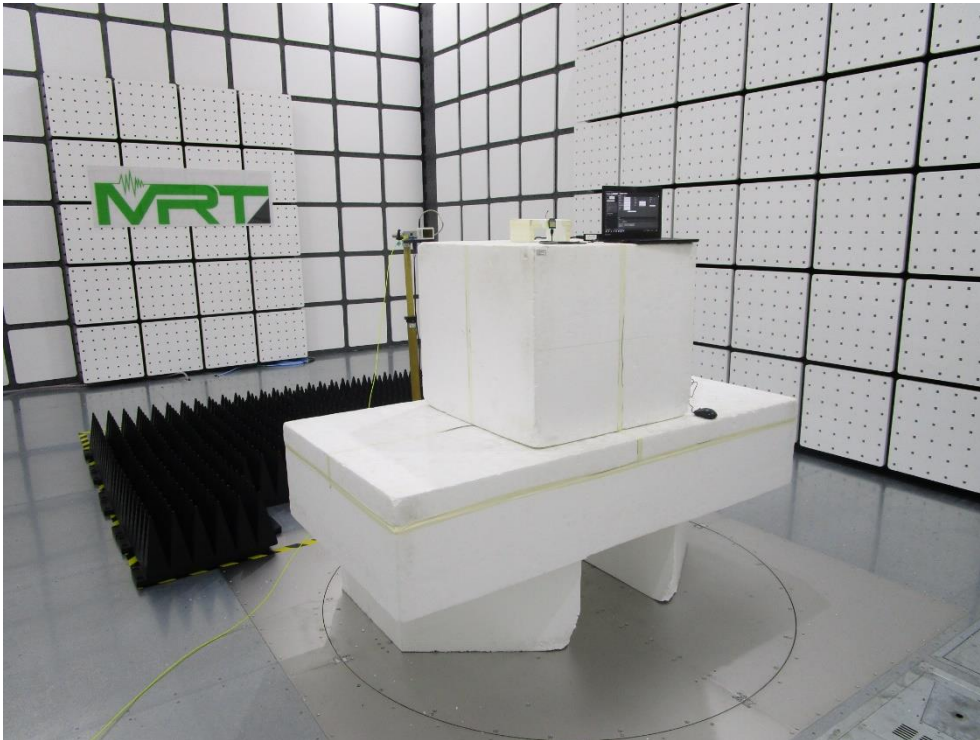

Product: Wireless module

Brand Name: EnzyTek

Model Number: BTA-QA4020-1

Test Photograph

Description: Front View of Conducted Emission Test Setup

Description: Back View of Conducted Emission Test Setup

Description: Radiated Emission Test Setup for below 1GHz

Description: Radiated Emission Test Setup for 1GHz~18GHz

Description: Radiated Emission Test Setup for 18~40GHz

Description: Radiated Emission Test Setup

Description: Conducted Emission Test Setup