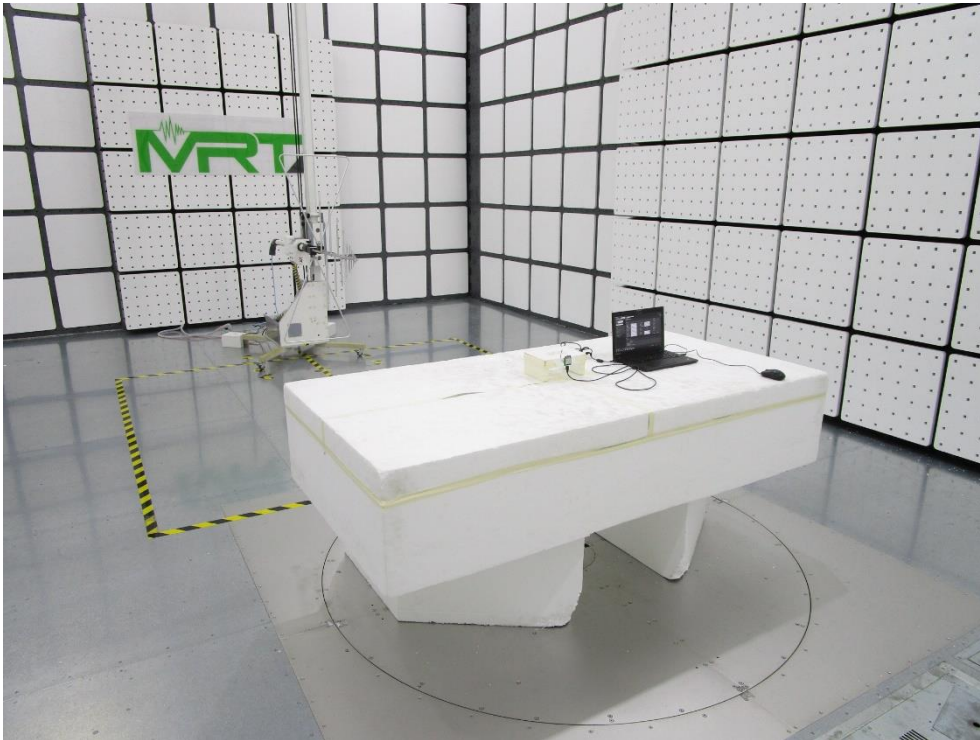

Product: Wireless module

Brand Name: EnzyTek

Model Number: BTA-QA4020-1

Test Photograph

Description: Front View of Conducted Emission Test Setup

Description: Back View of Conducted Emission Test Setup

Description: Radiated Emission Test Setup for below 1GHz

Description: Radiated Emission Test Setup for 1GHz~18GHz

Description: Radiated Emission Test Setup for 18~40GHz

Description: Radiated Emission Test Setup

Description: Conducted Emission Test Setup