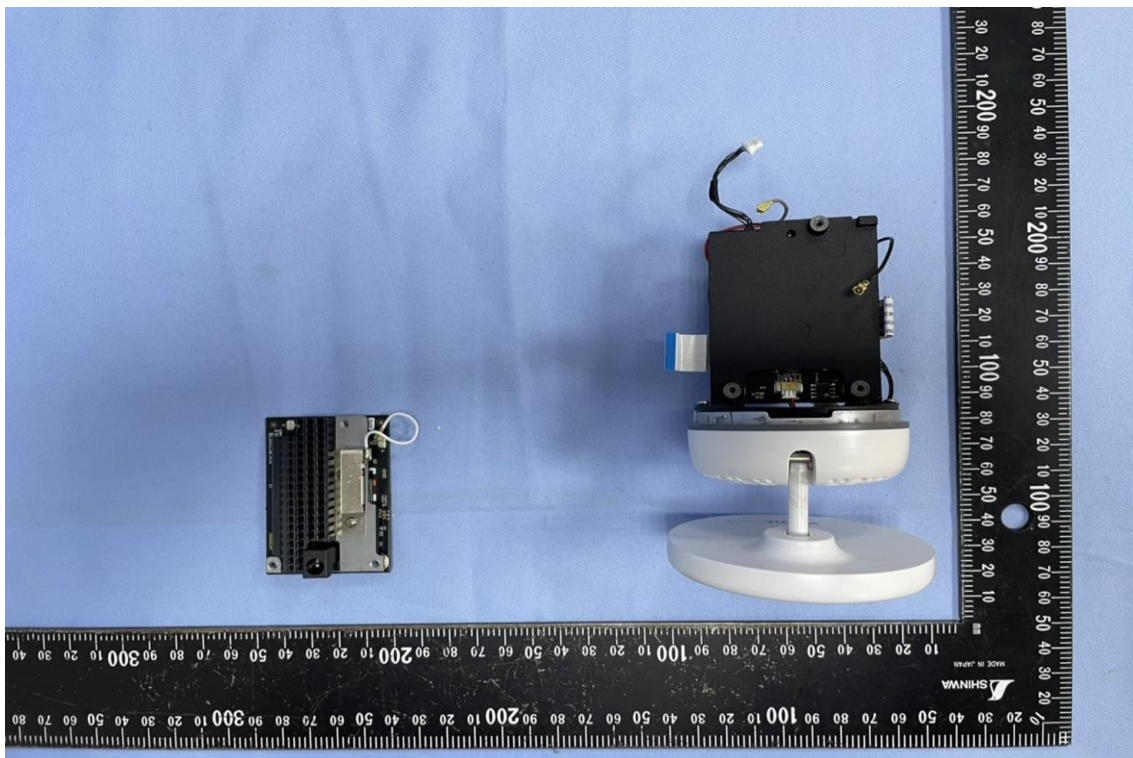

INTERNAL PHOTOGRAPHS OF EUT

Antenna-1

Antenna-2

Antenna-3

Module

Crystal

POWER IC: TPS62140RGTR-POWER IC-U1

POWER IC: TPS62150RGTR- POWER IC-U1

POWER IC: TPS62140RGTR-POWER IC-U4

POWER IC: TPS62150RGTR- POWER IC-U4

POWER IC: TPS62140RGTR - POWER IC-U10