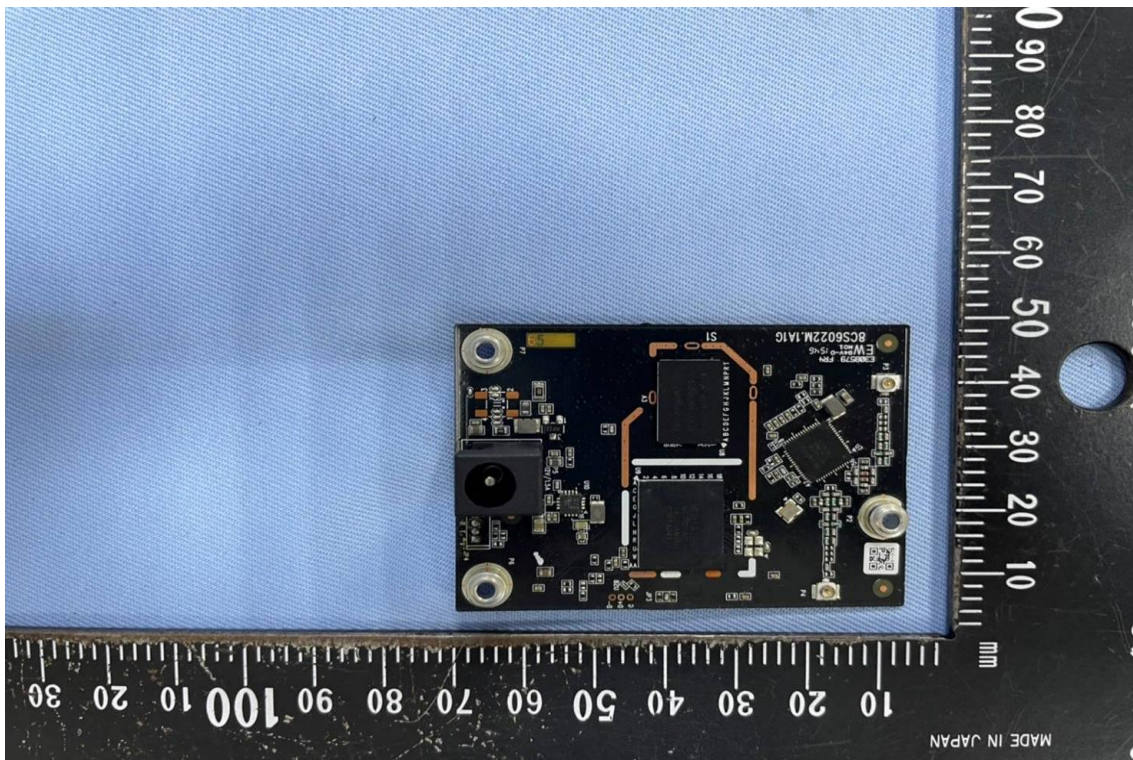

INTERNAL PHOTOGRAPHS OF EUT

Antenna-1

Antenna-2

Antenna-3

Module

Crystal

POWER IC: TPS62140RGTR-POWER IC-U1

POWER IC: TPS62150RGTR- POWER IC-U1

POWER IC: TPS62140RGTR-POWER IC-U4

POWER IC: TPS62150RGTR- POWER IC-U4

POWER IC: TPS62140RGTR - POWER IC-U10