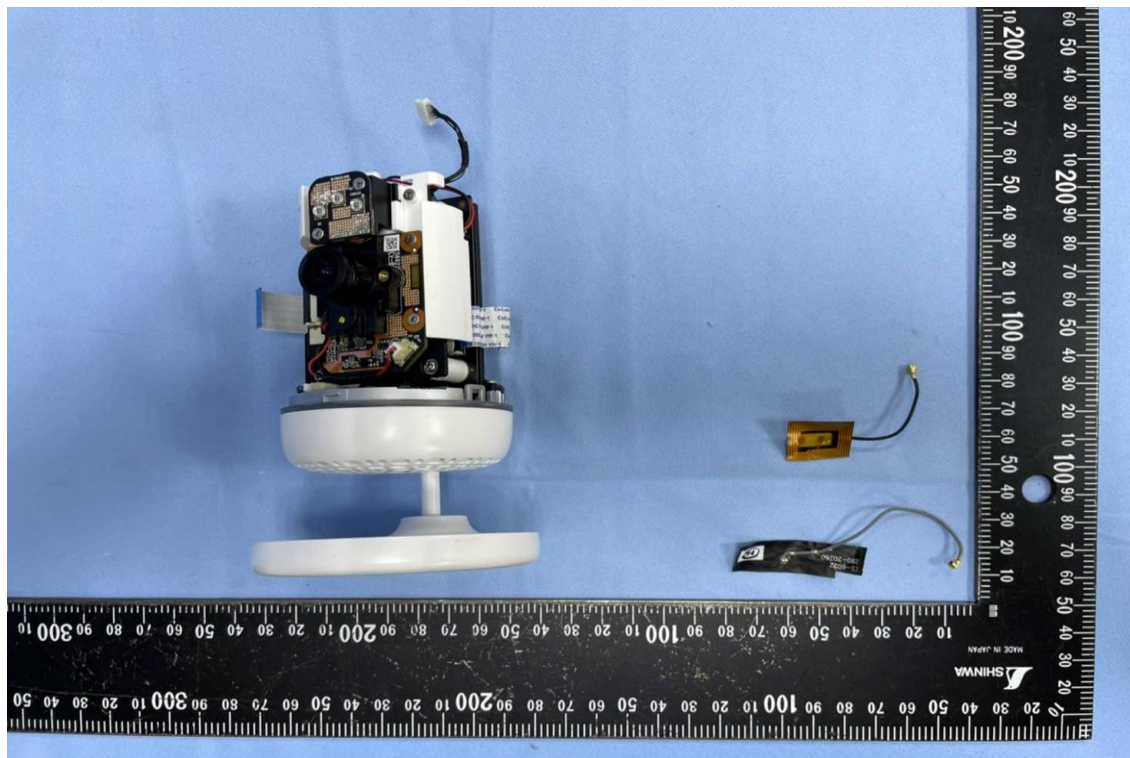

INTERNAL PHOTOGRAPHS OF EUT

Antenna-1

Antenna-2

Antenna-3

Module

Crystal

POWER IC: TPS62140RGTR-POWER IC-U1

POWER IC: TPS62150RGTR- POWER IC-U1

POWER IC: TPS62140RGTR-POWER IC-U4

POWER IC: TPS62150RGTR- POWER IC-U4

POWER IC: TPS62140RGTR - POWER IC-U10