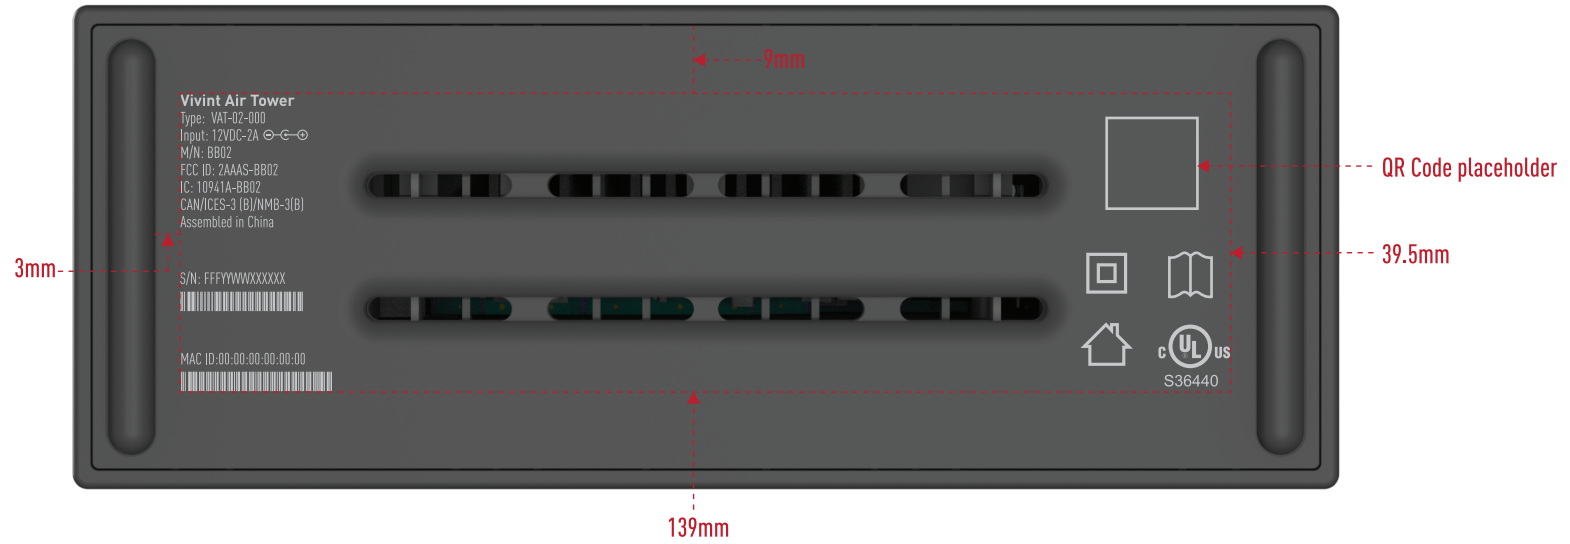

Image shows placement of label on bottom of Air Tower

**Vivint Air Tower**  
Type: VAT-02-000  
Input: 12VDC-2A ⏻⏻  
M/N: BB02  
FCC ID: ZAAAAS-BB02  
IC: 10941A-BB02  
CAN/ICES-3 (B)/NMB-3(B)  
Assembled in China