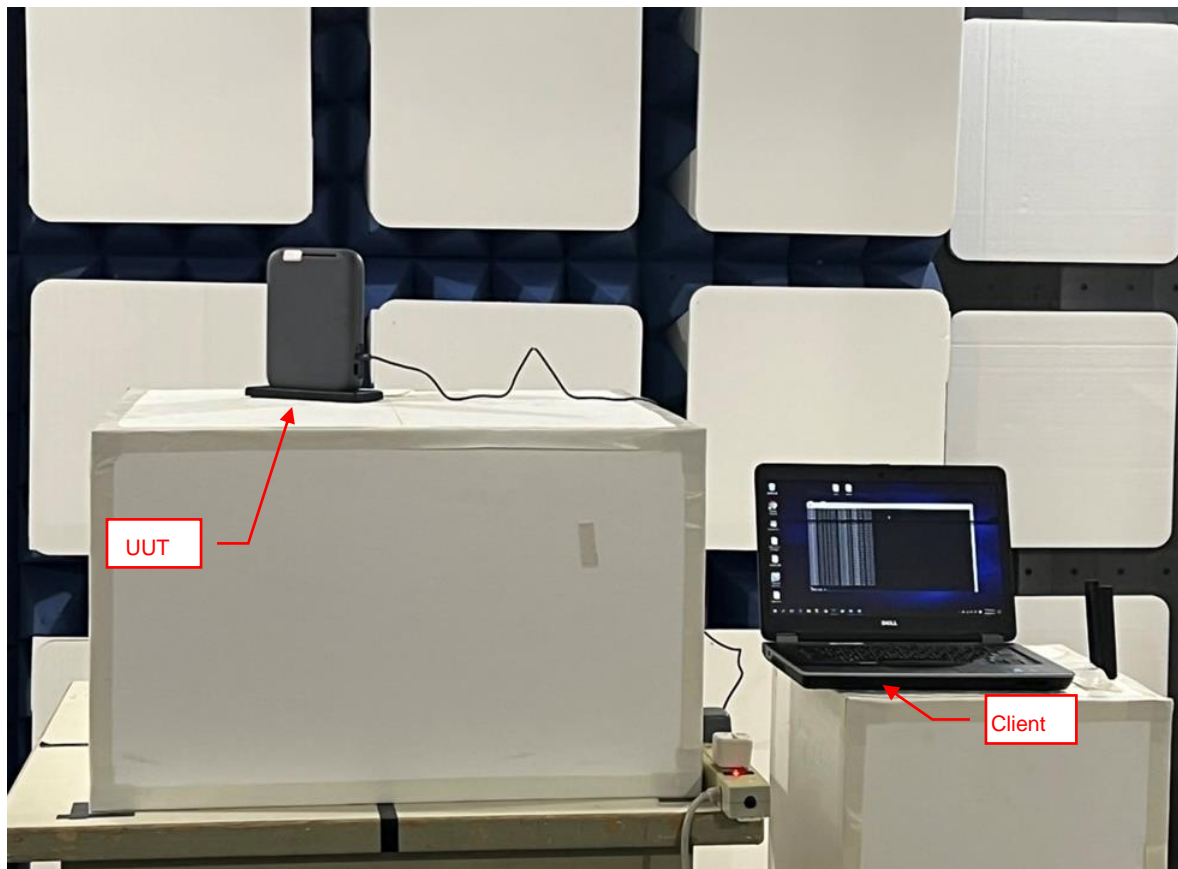

## PHOTOGRAPHS OF THE TEST CONFIGURATION

Set UUT as Master mode (Radar injected into Master)  
High Band