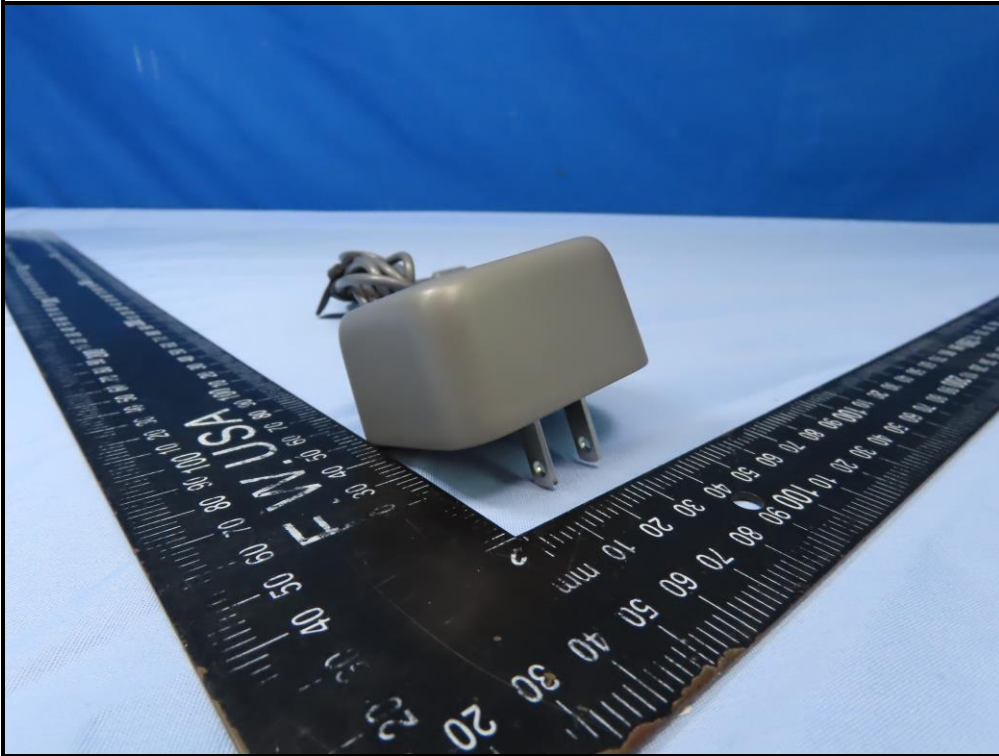

CONSTRUCTION PHOTOS OF EUT

Adapter (Brand: HONOTO, Model: ADS-24FUD-12 12024EPCU)

Adapter (Brand: ZB-Power, Model: ZB-H120020A-88)