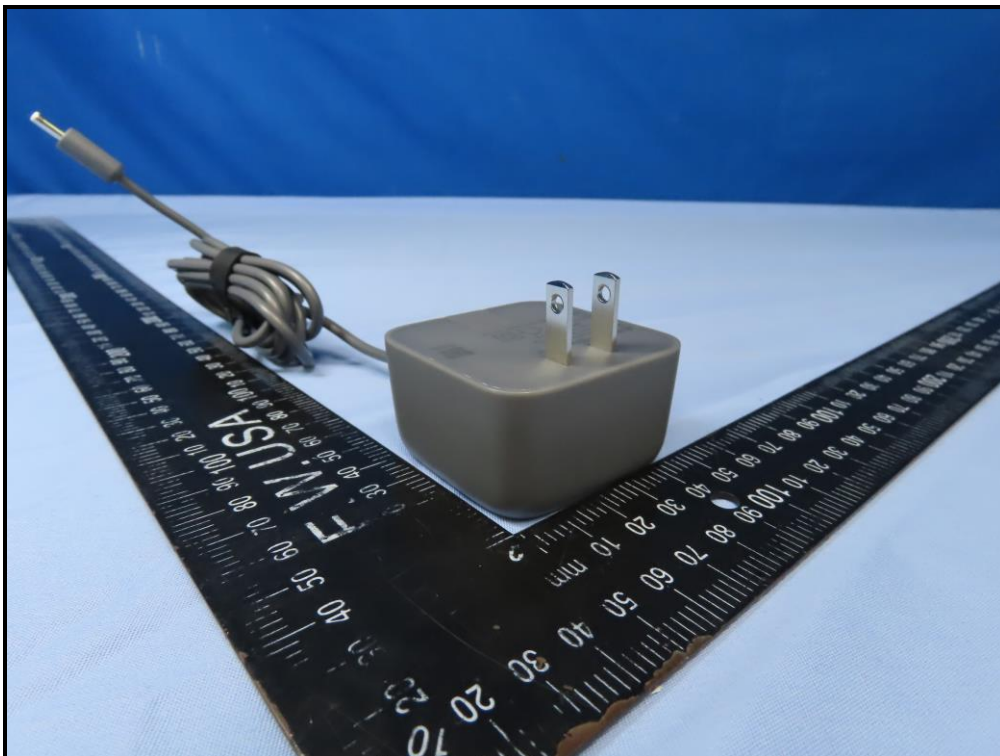

CONSTRUCTION PHOTOS OF EUT

Adapter (Brand: HONOTO, Model: ADS-24FUD-12 12024EPCU)

Adapter (Brand: ZB-Power, Model: ZB-H120020A-88)