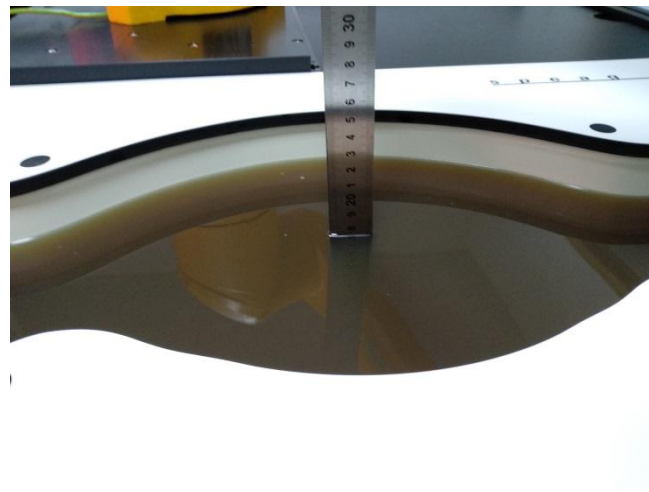

Test Setup Photos

Liquid depth in the Body phantom

Front with ant 90°

Rear with ant 0°

Rear with ant 90°

Top with ant 90°